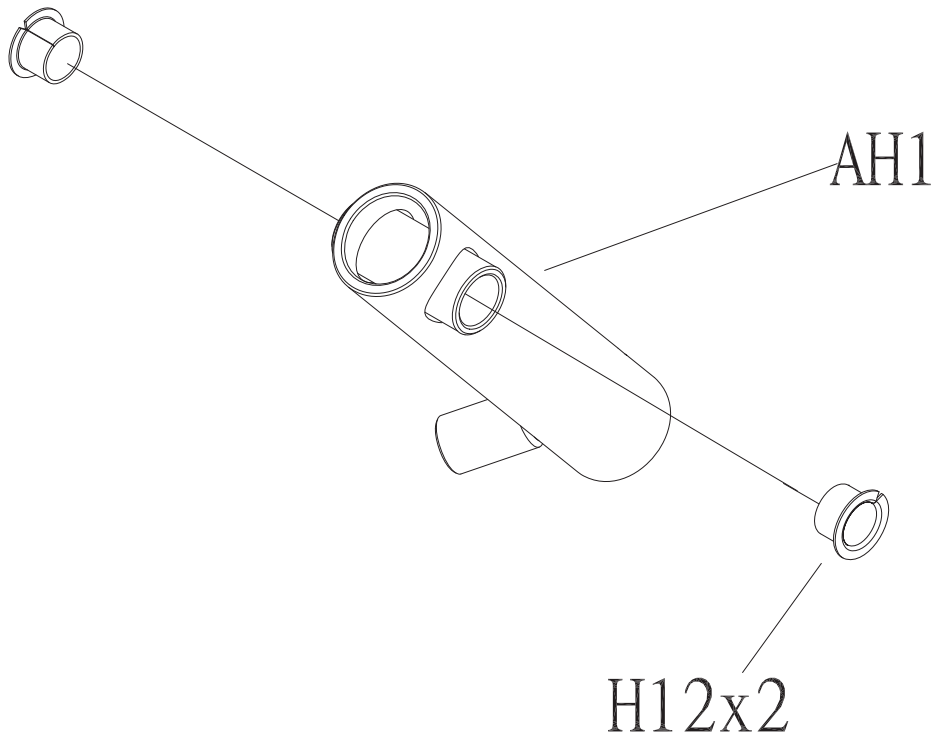

DRAWING NO			
PART NAME	Swivel Housing Set;GM02CKM-G3		
PART NO	See chart	REV	A
APPROVE	Ares	DATE	07/09/14

Coulour	Part no.
Default	087735
Black Matte	1000349194

DRAWING NO			
PART NAME	Cam Weldment;GM02CKM-G3		
PART NO	See chart	REV	A
APPROVE	Ares	DATE	07/09/14

Coulour	Part no.
Default	024101-ZG2
Black Matte	1000349193

DRAWING NO			
PART NAME	Swivel arm set;GM02CKM-G3		
PART NO	See chart	REV	A
APPROVE	Ares	DATE	01/09/2015

Coulour	Part no.
Default	087736
Iced Sliver	1000349192

DRAWING NO			
PART NAME	Base Set;GM02CKM-G3		
PART NO	See chart	REV	A
APPROVE	Ares	DATE	07/09/14

Coulour	Part no.
Default	1000210175
Black Matte	1000349191

DRAWING NO			
PART NAME	Frame set;GM02CKM-G3		
PART NO	See chart	REV	A
APPROVE	Ares	DATE	07/09/14

Coulour	Part no.
Default	091926
Iced Sliver	1000349190

DRAWING NO			
PART NAME	ADJUST SET;SA;;;GM30C;SERVICE		
PART NO	1000212618	REV	A
APPROVE	Bonnie	DATE	20110126

DRAWING NO			
PART NAME	COVER SET;GM11D-KM		
PART NO	085728	REV	A
APPROVE	KNIGHT	DATE	111214