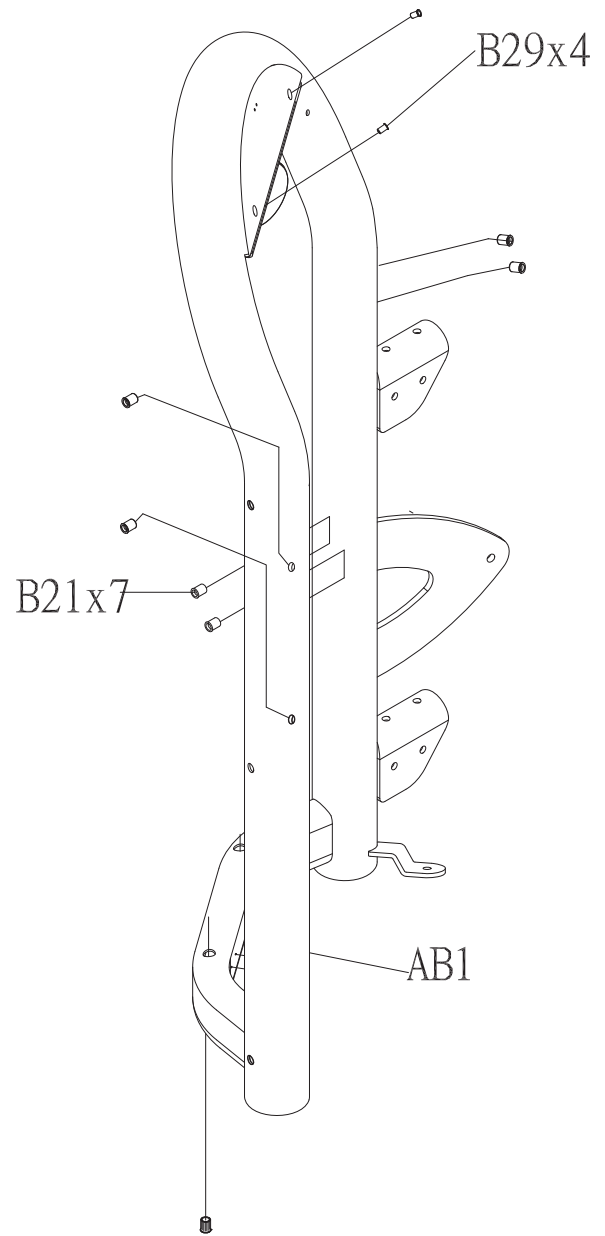

DRAWING NO			
PART NAME	Swivel Housing Set;GM02CKM-G3		
PART NO	See chart	REV	A
APPROVE	Ares	DATE	07/09/14

Coulour	Part no.
Default	087735
Black Matte	1000349194

DRAWING NO			
PART NAME	Cam Weldment;GM02CKM-G3		
PART NO	See chart	REV	A
APPROVE	Ares	DATE	07/09/14

Coulour	Part no.
Default	024101-ZG2
Black Matte	1000349193

DRAWING NO			
PART NAME	Swivel arm set;GM02CKM-G3		
PART NO	See chart	REV	A
APPROVE	Ares	DATE	01/09/2015

Coulour	Part no.
Default	087736
Iced Sliver	1000349192

DRAWING NO			
PART NAME	Base Set;GM02CKM-G3		
PART NO	See chart	REV	A
APPROVE	Ares	DATE	07/09/14

Coulour	Part no.
Default	1000210175
Black Matte	1000349191

DRAWING NO			
PART NAME	Frame set;GM02CKM-G3		
PART NO	See chart	REV	A
APPROVE	Ares	DATE	07/09/14

Coulour	Part no.
Default	091926
Iced Sliver	1000349190

DRAWING NO			
PART NAME	ADJUST SET;SA;;;GM30C;SERVICE		
PART NO	1000212618	REV	A
APPROVE	Bonnie	DATE	20110126

DRAWING NO			
PART NAME	COVER SET;GM11D-KM		
PART NO	085728	REV	A
APPROVE	KNIGHT	DATE	111214