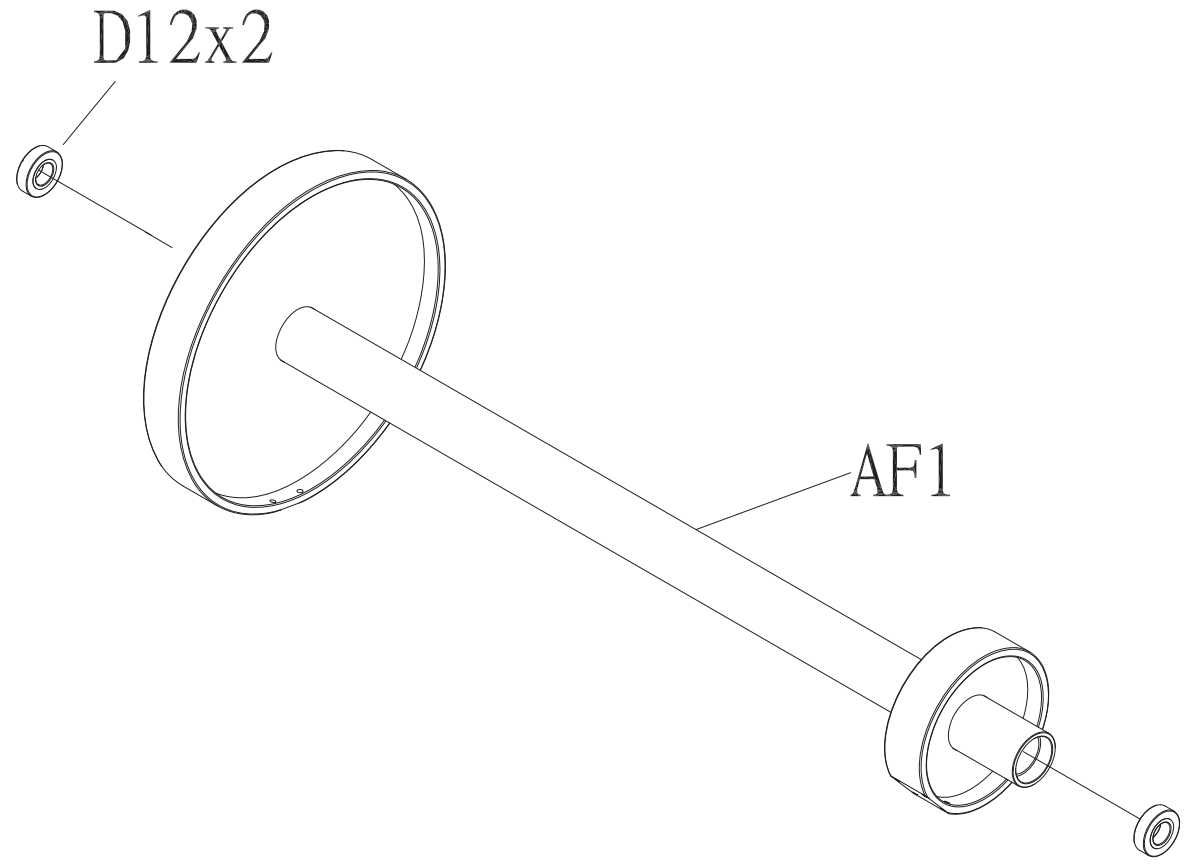

DRAWING NO			
PART NAME	Swivel Housing Set;GM02CKM-G3		
PART NO	See chart	REV	A
APPROVE	Ares	DATE	07/09/14

Coulour	Part no.
Default	087735
Black Matte	1000349194

DRAWING NO			
PART NAME	Cam Weldment;GM02CKM-G3		
PART NO	See chart	REV	A
APPROVE	Ares	DATE	07/09/14

Coulour	Part no.
Default	024101-ZG2
Black Matte	1000349193

DRAWING NO			
PART NAME	Swivel arm set;GM02CKM-G3		
PART NO	See chart	REV	A
APPROVE	Ares	DATE	01/09/2015

Coulour	Part no.
Default	087736
Iced Sliver	1000349192

DRAWING NO			
PART NAME	Base Set;GM02CKM-G3		
PART NO	See chart	REV	A
APPROVE	Ares	DATE	07/09/14

Coulour	Part no.
Default	1000210175
Black Matte	1000349191

DRAWING NO			
PART NAME	Frame set;GM02CKM-G3		
PART NO	See chart	REV	A
APPROVE	Ares	DATE	07/09/14

Coulour	Part no.
Default	091926
Iced Sliver	1000349190

DRAWING NO			
PART NAME	ADJUST SET;SA;;;GM30C;SERVICE		
PART NO	1000212618	REV	A
APPROVE	Bonnie	DATE	20110126

DRAWING NO			
PART NAME	COVER SET;GM11D-KM		
PART NO	085728	REV	A
APPROVE	KNIGHT	DATE	111214