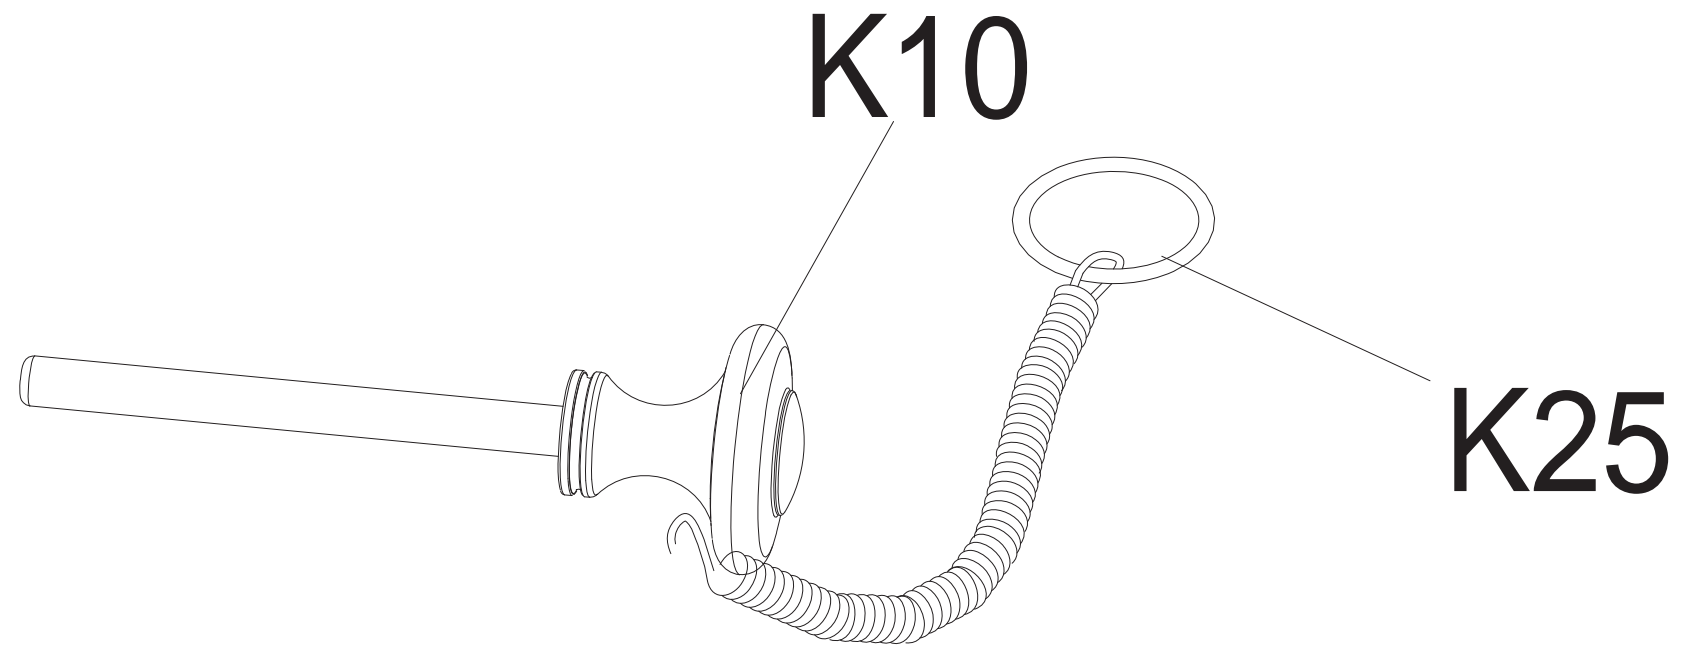

DRAWING NO			
PART NAME	Swivel Housing Set;GM02CKM-G3		
PART NO	See chart	REV	A
APPROVE	Ares	DATE	07/09/14

Coulour	Part no.
Default	087735
Black Matte	1000349194

DRAWING NO			
PART NAME	Cam Weldment;GM02CKM-G3		
PART NO	See chart	REV	A
APPROVE	Ares	DATE	07/09/14

Coulour	Part no.
Default	024101-ZG2
Black Matte	1000349193

DRAWING NO			
PART NAME	Swivel arm set;GM02CKM-G3		
PART NO	See chart	REV	A
APPROVE	Ares	DATE	01/09/2015

Coulour	Part no.
Default	087736
Iced Sliver	1000349192

DRAWING NO			
PART NAME	Base Set;GM02CKM-G3		
PART NO	See chart	REV	A
APPROVE	Ares	DATE	07/09/14

Coulour	Part no.
Default	1000210175
Black Matte	1000349191

DRAWING NO			
PART NAME	Frame set;GM02CKM-G3		
PART NO	See chart	REV	A
APPROVE	Ares	DATE	07/09/14

Coulour	Part no.
Default	091926
Iced Sliver	1000349190

DRAWING NO			
PART NAME	ADJUST SET;SA;;;GM30C;SERVICE		
PART NO	1000212618	REV	A
APPROVE	Bonnie	DATE	20110126

DRAWING NO			
PART NAME	COVER SET;GM11D-KM		
PART NO	085728	REV	A
APPROVE	KNIGHT	DATE	111214