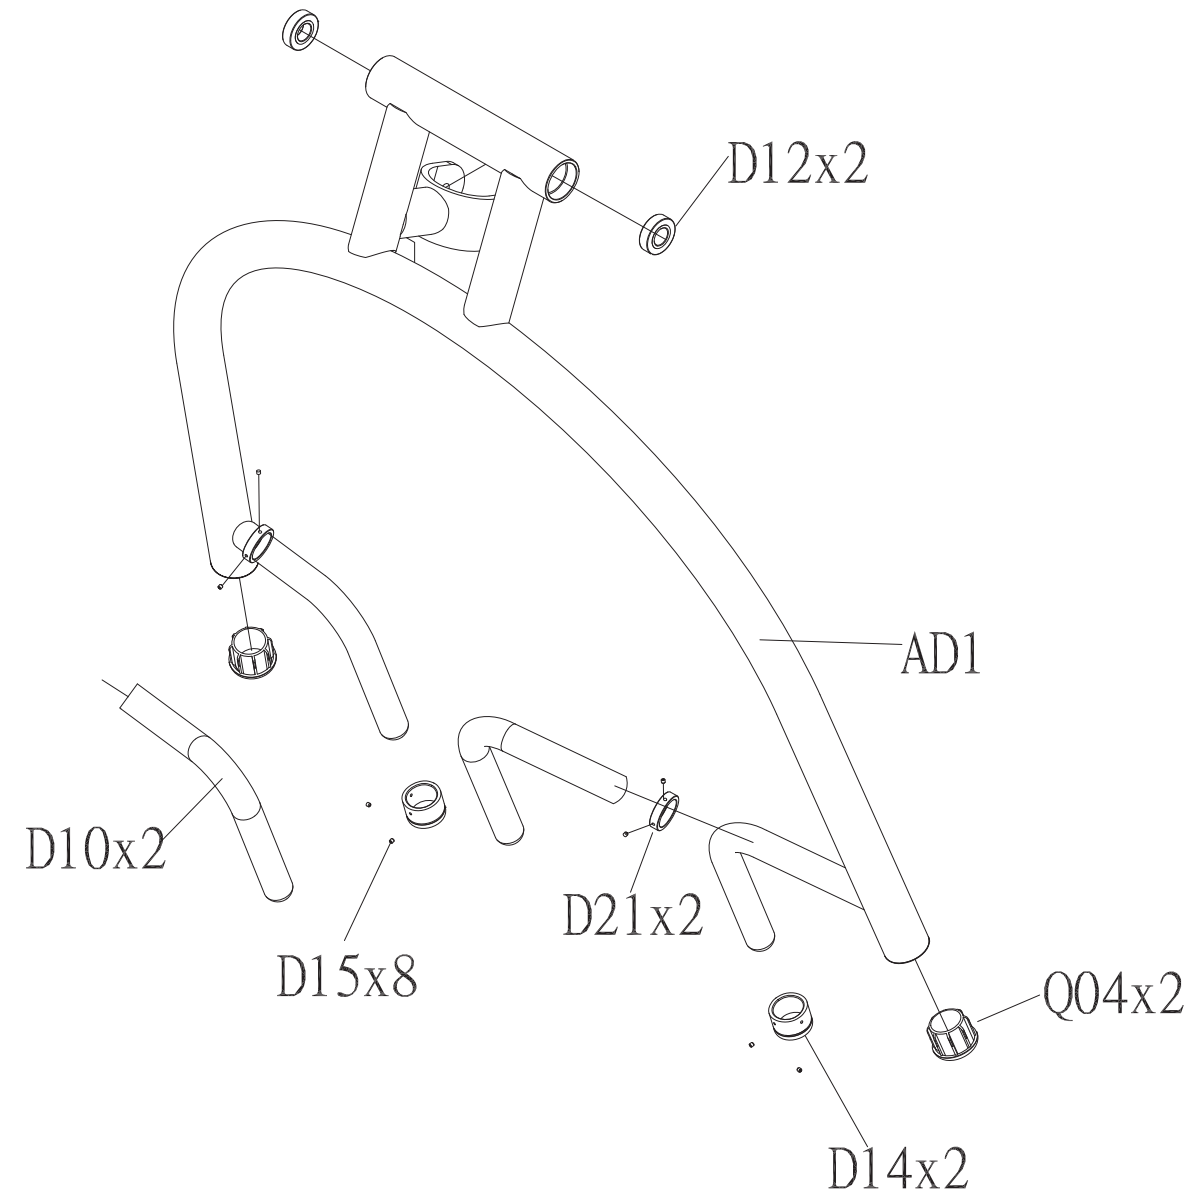

DRAWING NO			
PART NAME	Swivel Housing Set;GM02CKM-G3		
PART NO	See chart	REV	A
APPROVE	Ares	DATE	07/09/14

Coulour	Part no.
Default	087735
Black Matte	1000349194

DRAWING NO			
PART NAME	Cam Weldment;GM02CKM-G3		
PART NO	See chart	REV	A
APPROVE	Ares	DATE	07/09/14

Coulour	Part no.
Default	024101-ZG2
Black Matte	1000349193

DRAWING NO			
PART NAME	Swivel arm set;GM02CKM-G3		
PART NO	See chart	REV	A
APPROVE	Ares	DATE	01/09/2015

Coulour	Part no.
Default	087736
Iced Sliver	1000349192

DRAWING NO			
PART NAME	Base Set;GM02CKM-G3		
PART NO	See chart	REV	A
APPROVE	Ares	DATE	07/09/14

Coulour	Part no.
Default	1000210175
Black Matte	1000349191

DRAWING NO			
PART NAME	Frame set;GM02CKM-G3		
PART NO	See chart	REV	A
APPROVE	Ares	DATE	07/09/14

Coulour	Part no.
Default	091926
Iced Sliver	1000349190

DRAWING NO			
PART NAME	ADJUST SET;SA;;;GM30C;SERVICE		
PART NO	1000212618	REV	A
APPROVE	Bonnie	DATE	20110126

DRAWING NO			
PART NAME	COVER SET;GM11D-KM		
PART NO	085728	REV	A
APPROVE	KNIGHT	DATE	111214