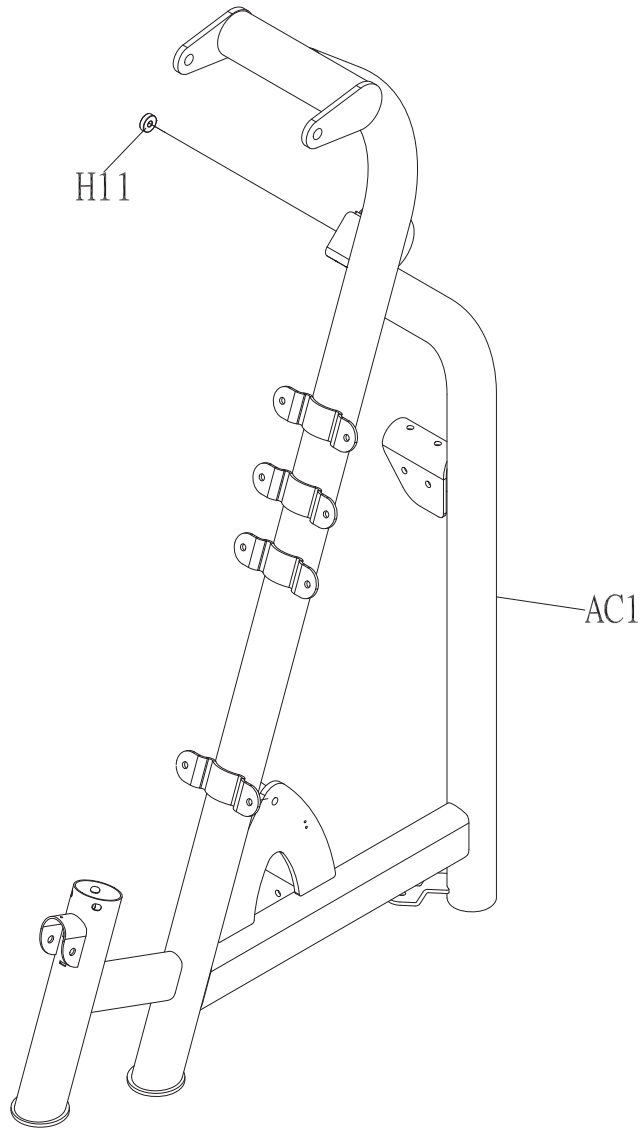

DRAWING NO			
PART NAME	Swivel Housing Set;GM02CKM-G3		
PART NO	See chart	REV	A
APPROVE	Ares	DATE	07/09/14

Coulour	Part no.
Default	087735
Black Matte	1000349194

DRAWING NO			
PART NAME	Cam Weldment;GM02CKM-G3		
PART NO	See chart	REV	A
APPROVE	Ares	DATE	07/09/14

Coulour	Part no.
Default	024101-ZG2
Black Matte	1000349193

DRAWING NO			
PART NAME	Swivel arm set;GM02CKM-G3		
PART NO	See chart	REV	A
APPROVE	Ares	DATE	01/09/2015

Coulour	Part no.
Default	087736
Iced Sliver	1000349192

DRAWING NO			
PART NAME	Base Set;GM02CKM-G3		
PART NO	See chart	REV	A
APPROVE	Ares	DATE	07/09/14

Coulour	Part no.
Default	1000210175
Black Matte	1000349191

DRAWING NO			
PART NAME	Frame set;GM02CKM-G3		
PART NO	See chart	REV	A
APPROVE	Ares	DATE	07/09/14

Coulour	Part no.
Default	091926
Iced Sliver	1000349190

DRAWING NO			
PART NAME	ADJUST SET;SA;;;GM30C;SERVICE		
PART NO	1000212618	REV	A
APPROVE	Bonnie	DATE	20110126

DRAWING NO			
PART NAME	COVER SET;GM11D-KM		
PART NO	085728	REV	A
APPROVE	KNIGHT	DATE	111214