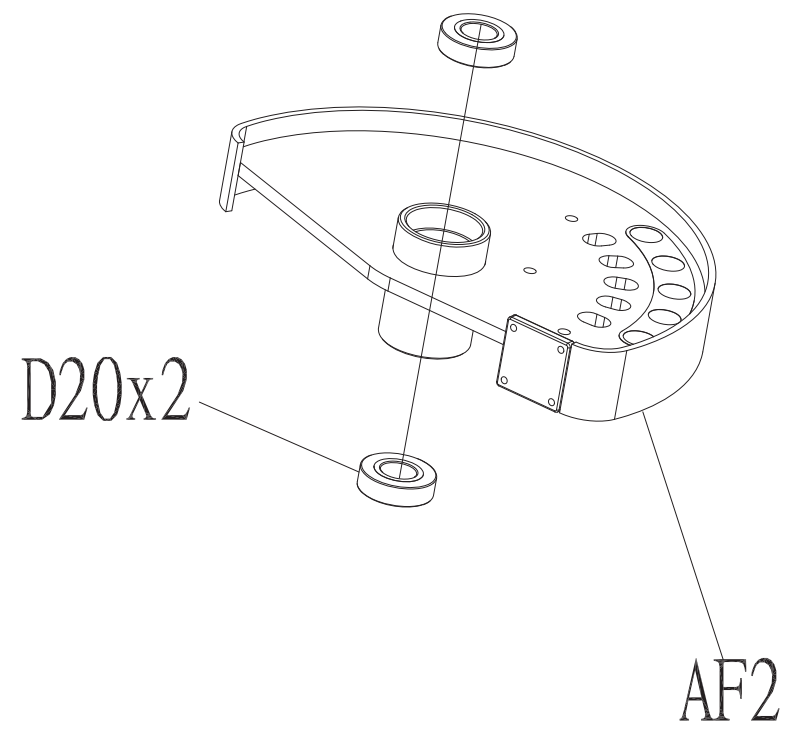

DRAWING NO			
PART NAME	Frame set;GM06C-KM		
PART NO	See chart	REV	A
APPROVE	Ares	DATE	07/10/14

Coulour	Part no.
Default	095285
Black Matte	1000349195

DRAWING NO			
PART NAME	Pedal arm set;;left;GM06C-KM		
PART NO	See chart	REV	A
APPROVE	Ares	DATE	07/10/14

Coulour	Part no.
Default	1000215330
Black Matte	1000349196

DRAWING NO			
PART NAME	Pedal Arm set;;right;GM06C-KM		
PART NO	See chart	REV	A
APPROVE	Ares	DATE	07/10/14

Coulour	Part no.
Default	1000215329
Black Matte	1000349197

DRAWING NO			
PART NAME	CAM SET;;left;GM06C-KM;		
PART NO	See chart	REV	A
APPROVE	Ares	DATE	07/10/14

Coulour	Part no.
Default	1000214913
Iced Sliver	1000349198

DRAWING NO			
PART NAME	CAM SET;;right;GM06C-KM;		
PART NO	See chart	REV	A
APPROVE	Ares	DATE	07/10/14

Coulour	Part no.
Default	1000214914
Iced Sliver	1000349199

DRAWING NO			
PART NAME	Sliding Pulley Frame;GM06C		
PART NO	See chart	REV	A
APPROVE	Ares	DATE	07/10/14

Coulour	Part no.
Default	013444-ZG2
Iced Sliver	1000349200