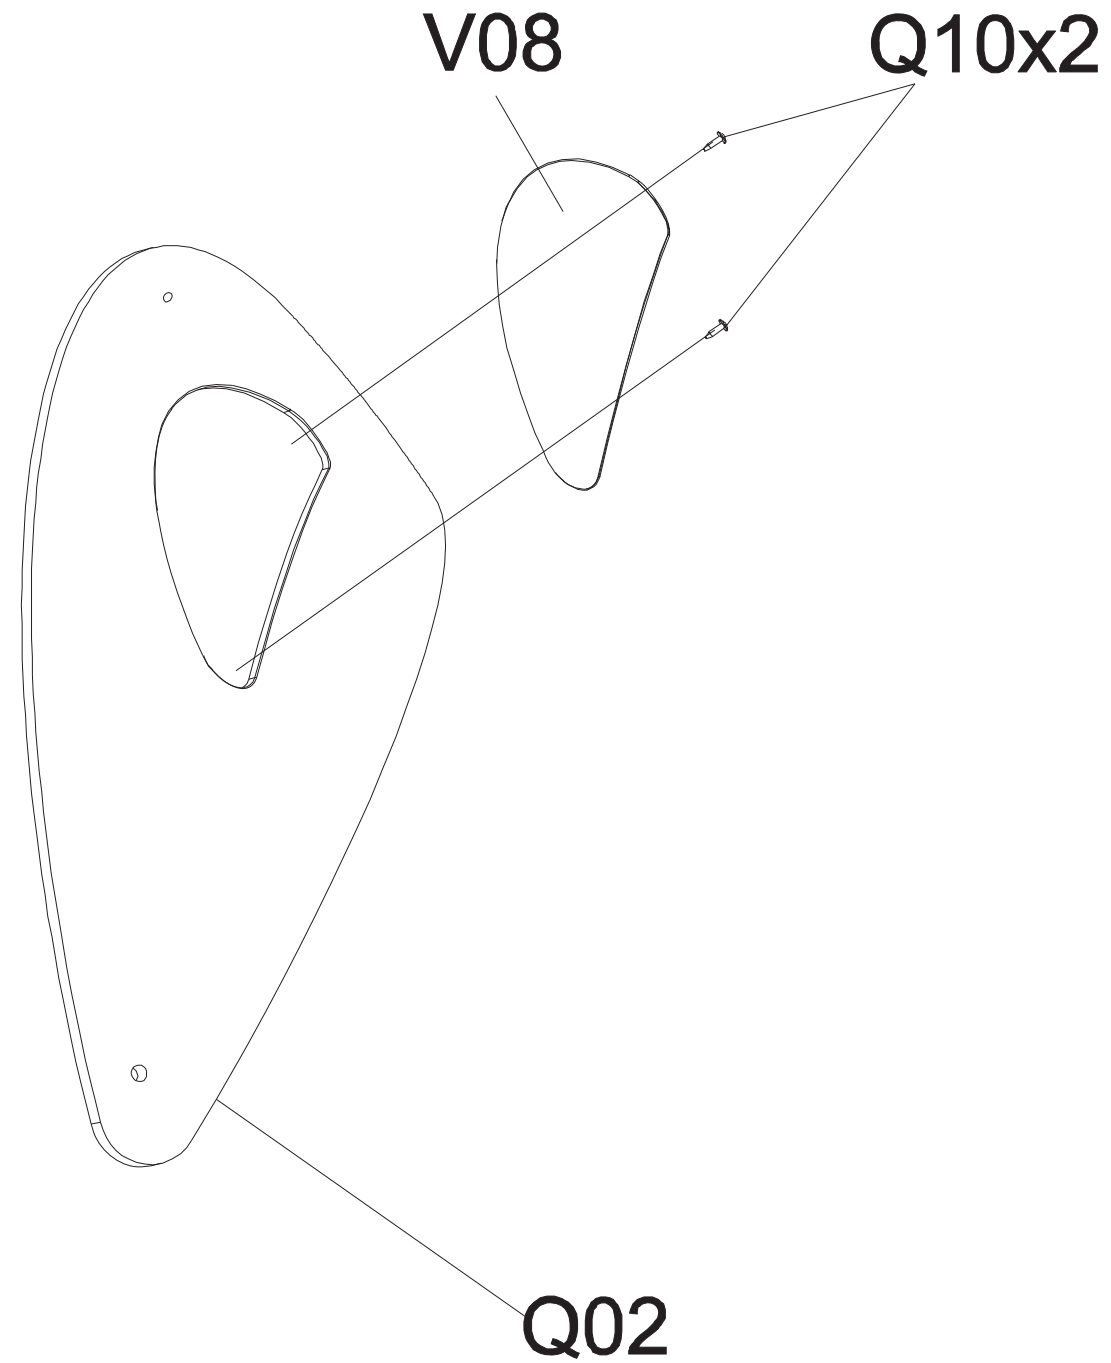

DRAWING NO			
PART NAME	COVER SET;GM11D-KM		
PART NO	085728	REV	A
APPROVE	KNIGHT	DATE	111214

DRAWING NO			
PART NAME	ADJUST SET;SA;;;GM30C;SERVICE		
PART NO	1000212618	REV	A
APPROVE	Bonnie	DATE	20110126

DRAWING NO			
PART NAME	Frame set;GM06C-KM		
PART NO	See chart	REV	A
APPROVE	Ares	DATE	07/10/14

Coulour	Part no.
Default	095285
Black Matte	1000349195

DRAWING NO			
PART NAME	Pedal arm set;;left;GM06C-KM		
PART NO	See chart	REV	A
APPROVE	Ares	DATE	07/10/14

Coulour	Part no.
Default	1000215330
Black Matte	1000349196

DRAWING NO			
PART NAME	Pedal Arm set;;right;GM06C-KM		
PART NO	See chart	REV	A
APPROVE	Ares	DATE	07/10/14

Coulour	Part no.
Default	1000215329
Black Matte	1000349197

Coulour	Part no.
Default	1000214914
Iced Sliver	1000349199

DRAWING NO			
PART NAME	Sliding Pulley Frame;GM06C		
PART NO	See chart	REV	A
APPROVE	Ares	DATE	07/10/14

Coulour	Part no.
Default	013444-ZG2
Iced Sliver	1000349200