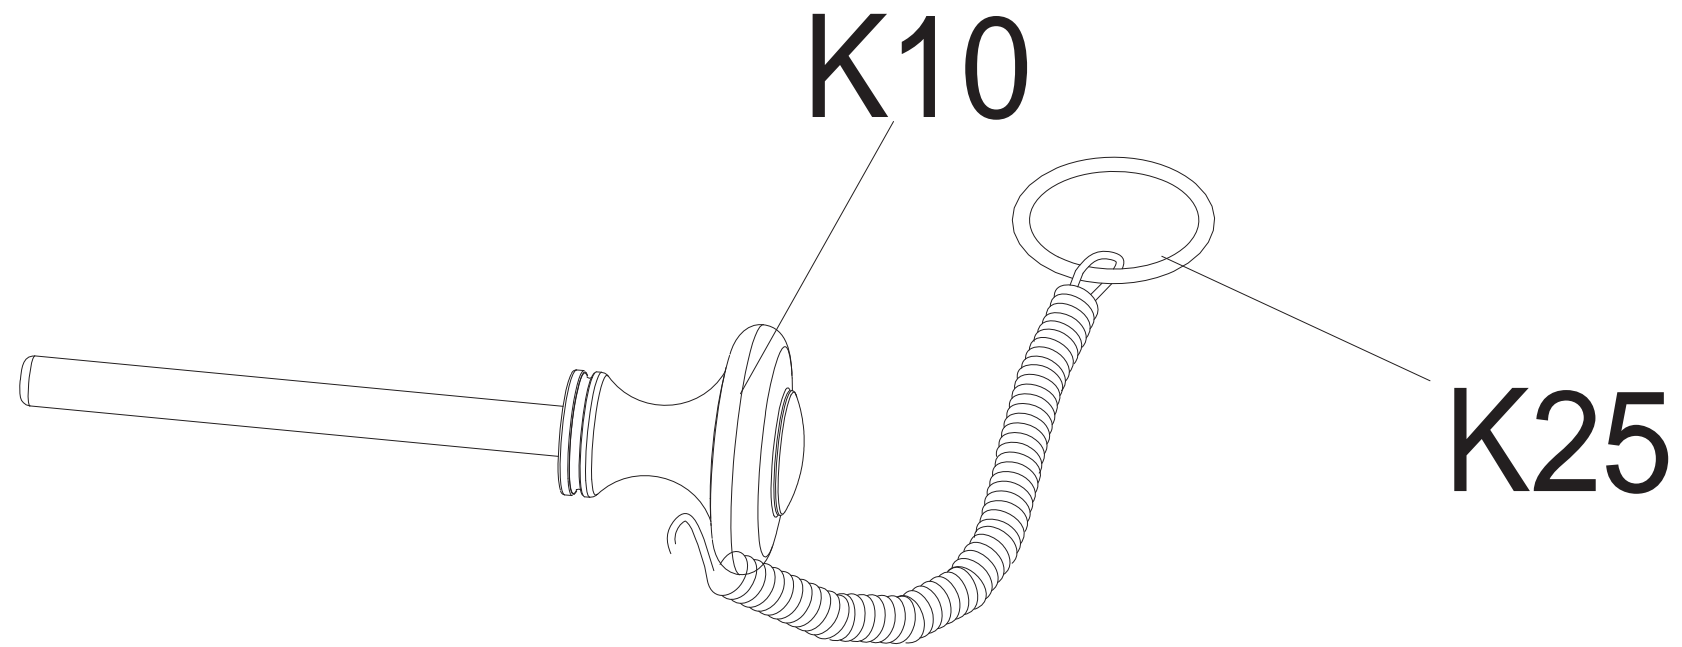

DRAWING NO			
PART NAME	COVER SET;GM11D-KM		
PART NO	085728	REV	A
APPROVE	KNIGHT	DATE	111214

DRAWING NO			
PART NAME	ADJUST SET;SA;;;GM30C;SERVICE		
PART NO	1000212618	REV	A
APPROVE	Bonnie	DATE	20110126

DRAWING NO			
PART NAME	Frame set;GM06C-KM		
PART NO	See chart	REV	A
APPROVE	Ares	DATE	07/10/14

Coulour	Part no.
Default	095285
Black Matte	1000349195

DRAWING NO			
PART NAME	Pedal arm set;;left;GM06C-KM		
PART NO	See chart	REV	A
APPROVE	Ares	DATE	07/10/14

Coulour	Part no.
Default	1000215330
Black Matte	1000349196

DRAWING NO			
PART NAME	Pedal Arm set;;right;GM06C-KM		
PART NO	See chart	REV	A
APPROVE	Ares	DATE	07/10/14

Coulour	Part no.
Default	1000215329
Black Matte	1000349197

Coulour	Part no.
Default	1000214914
Iced Sliver	1000349199

DRAWING NO			
PART NAME	Sliding Pulley Frame;GM06C		
PART NO	See chart	REV	A
APPROVE	Ares	DATE	07/10/14

Coulour	Part no.
Default	013444-ZG2
Iced Sliver	1000349200