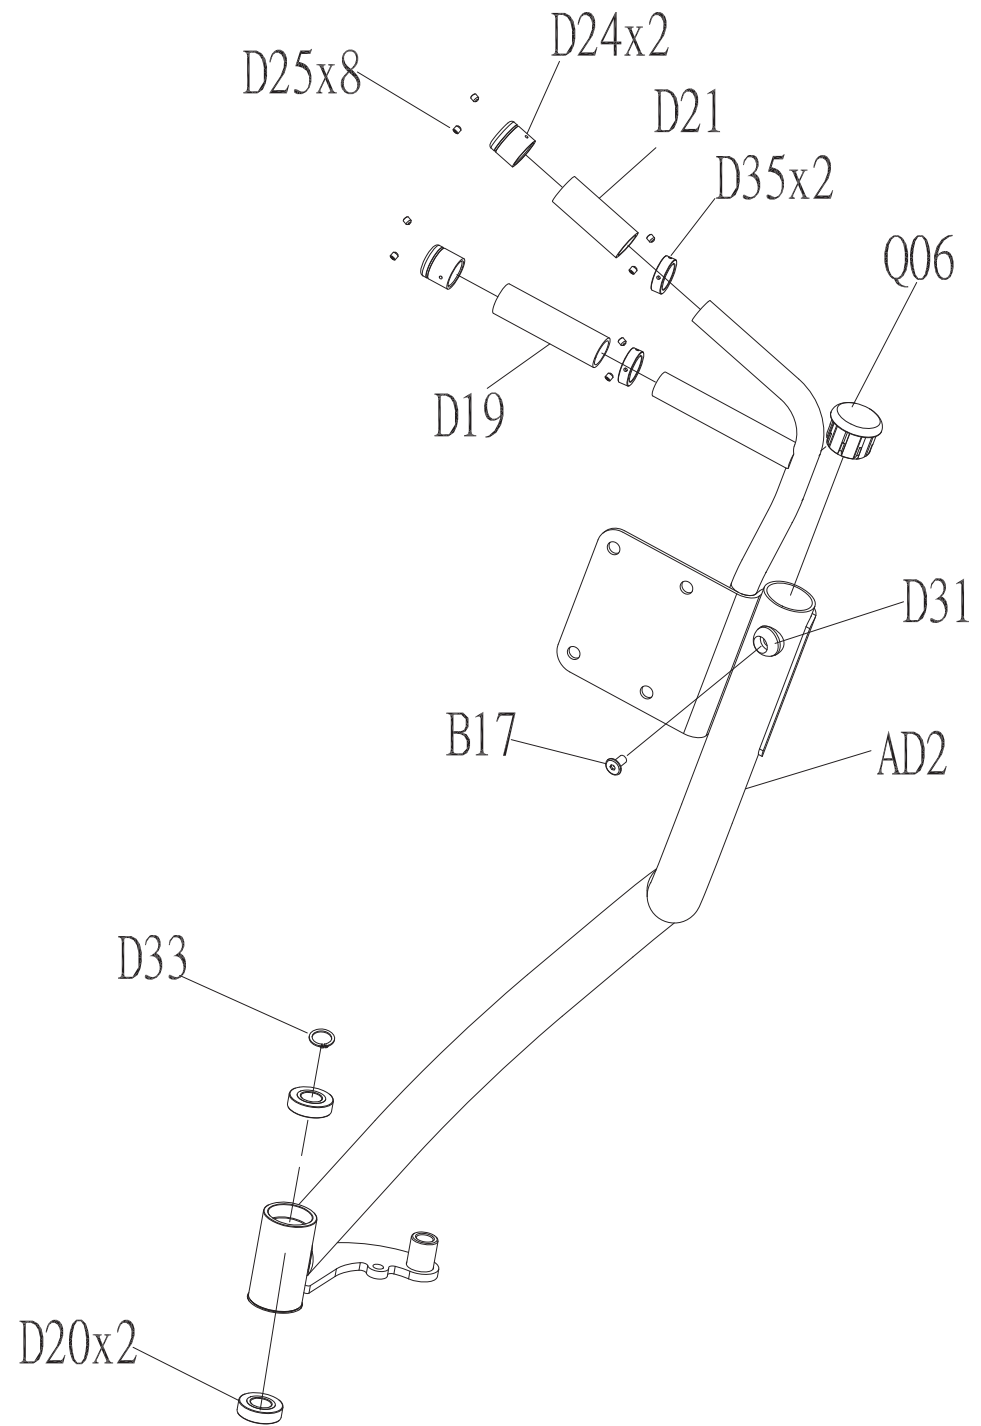

DRAWING NO			
PART NAME	COVER SET;GM11D-KM		
PART NO	085728	REV	A
APPROVE	KNIGHT	DATE	111214

DRAWING NO			
PART NAME	ADJUST SET;SA;;;GM30C;SERVICE		
PART NO	1000212618	REV	A
APPROVE	Bonnie	DATE	20110126

DRAWING NO			
PART NAME	Frame set;GM06C-KM		
PART NO	See chart	REV	A
APPROVE	Ares	DATE	07/10/14

Coulour	Part no.
Default	095285
Black Matte	1000349195

DRAWING NO			
PART NAME	Pedal arm set;;left;GM06C-KM		
PART NO	See chart	REV	A
APPROVE	Ares	DATE	07/10/14

Coulour	Part no.
Default	1000215330
Black Matte	1000349196

DRAWING NO			
PART NAME	Pedal Arm set;;right;GM06C-KM		
PART NO	See chart	REV	A
APPROVE	Ares	DATE	07/10/14

Coulour	Part no.
Default	1000215329
Black Matte	1000349197

DRAWING NO			
PART NAME	CAM SET;;left;GM06C-KM;		
PART NO	See chart	REV	A
APPROVE	Ares	DATE	07/10/14

Coulour	Part no.
Default	1000214913
Iced Sliver	1000349198

DRAWING NO			
PART NAME	CAM SET;;right;GM06C-KM;		
PART NO	See chart	REV	A
APPROVE	Ares	DATE	07/10/14