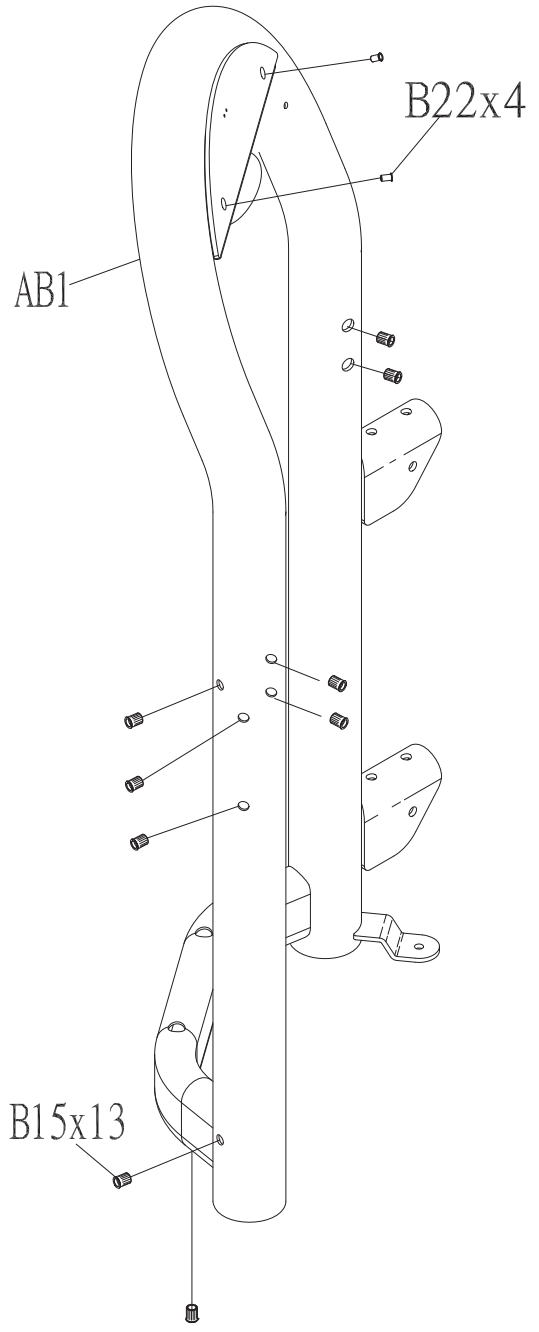

DRAWING NO			
PART NAME	COVER SET;GM11D-KM		
PART NO	085728	REV	A
APPROVE	KNIGHT	DATE	111214

DRAWING NO			
PART NAME	ADJUST SET;SA;;;GM30C;SERVICE		
PART NO	1000212618	REV	A
APPROVE	Bonnie	DATE	20110126

DRAWING NO			
PART NAME	Frame set;GM06C-KM		
PART NO	See chart	REV	A
APPROVE	Ares	DATE	07/10/14

Coulour	Part no.
Default	095285
Black Matte	1000349195

DRAWING NO			
PART NAME	Pedal arm set;;left;GM06C-KM		
PART NO	See chart	REV	A
APPROVE	Ares	DATE	07/10/14

Coulour	Part no.
Default	1000215330
Black Matte	1000349196

DRAWING NO			
PART NAME	Pedal Arm set;;right;GM06C-KM		
PART NO	See chart	REV	A
APPROVE	Ares	DATE	07/10/14

Coulour	Part no.
Default	1000215329
Black Matte	1000349197

DRAWING NO			
PART NAME	CAM SET;;left;GM06C-KM;		
PART NO	See chart	REV	A
APPROVE	Ares	DATE	07/10/14

Coulour	Part no.
Default	1000214913
Iced Sliver	1000349198

DRAWING NO			
PART NAME	CAM SET;;right;GM06C-KM;		
PART NO	See chart	REV	A
APPROVE	Ares	DATE	07/10/14