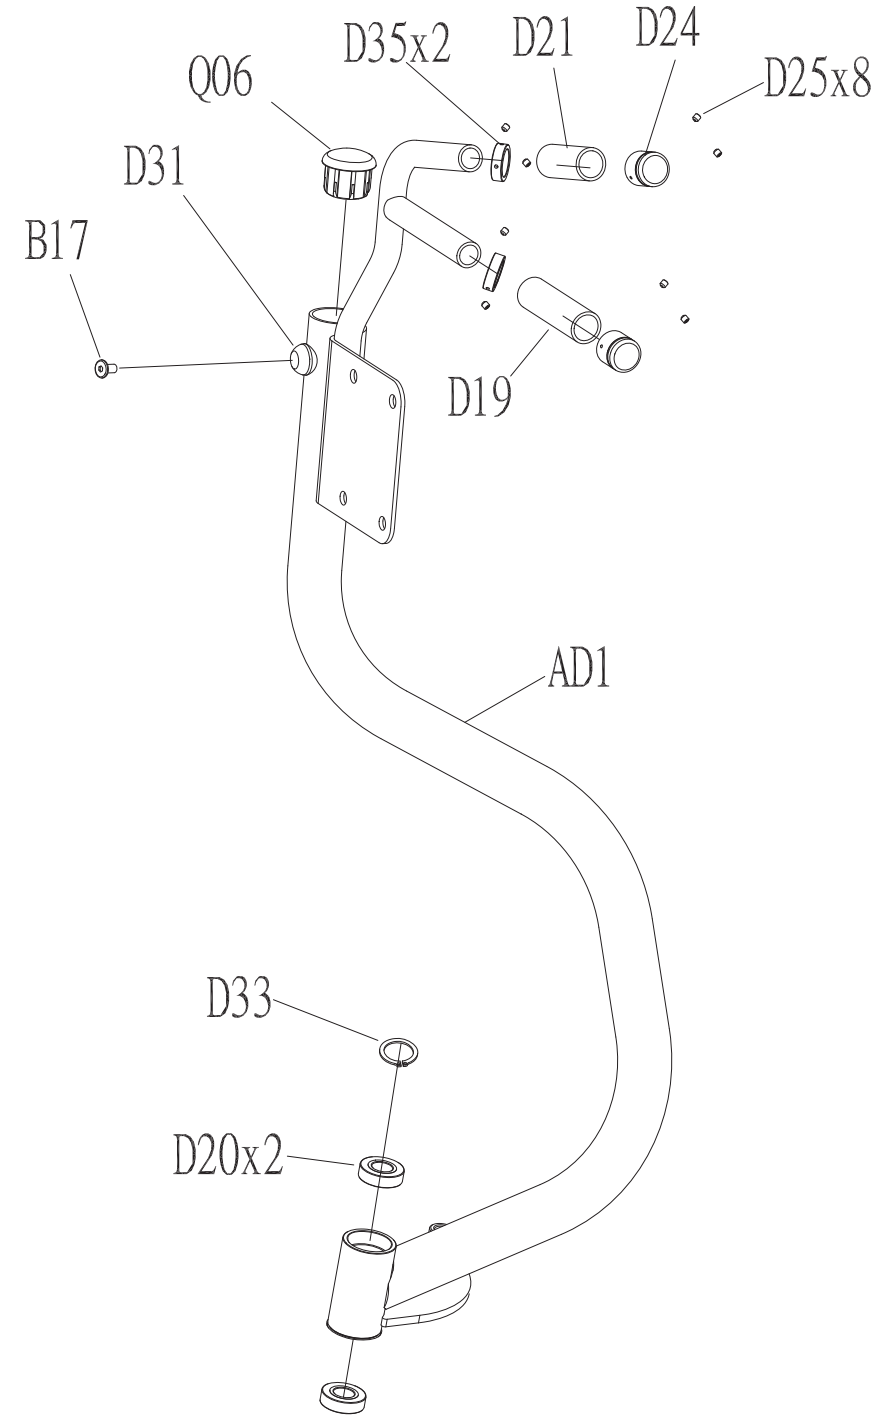

DRAWING NO			
PART NAME	COVER SET;GM11D-KM		
PART NO	085728	REV	A
APPROVE	KNIGHT	DATE	111214

DRAWING NO			
PART NAME	ADJUST SET;SA;;;GM30C;SERVICE		
PART NO	1000212618	REV	A
APPROVE	Bonnie	DATE	20110126

DRAWING NO			
PART NAME	Frame set;GM06C-KM		
PART NO	See chart	REV	A
APPROVE	Ares	DATE	07/10/14

Coulour	Part no.
Default	095285
Black Matte	1000349195

DRAWING NO			
PART NAME	Pedal arm set;;left;GM06C-KM		
PART NO	See chart	REV	A
APPROVE	Ares	DATE	07/10/14

Coulour	Part no.
Default	1000215330
Black Matte	1000349196

DRAWING NO			
PART NAME	Pedal Arm set;;right;GM06C-KM		
PART NO	See chart	REV	A
APPROVE	Ares	DATE	07/10/14

Coulour	Part no.
Default	1000215329
Black Matte	1000349197

DRAWING NO			
PART NAME	CAM SET;;left;GM06C-KM;		
PART NO	See chart	REV	A
APPROVE	Ares	DATE	07/10/14

Coulour	Part no.
Default	1000214913
Iced Sliver	1000349198

DRAWING NO			
PART NAME	CAM SET;;right;GM06C-KM;		
PART NO	See chart	REV	A
APPROVE	Ares	DATE	07/10/14