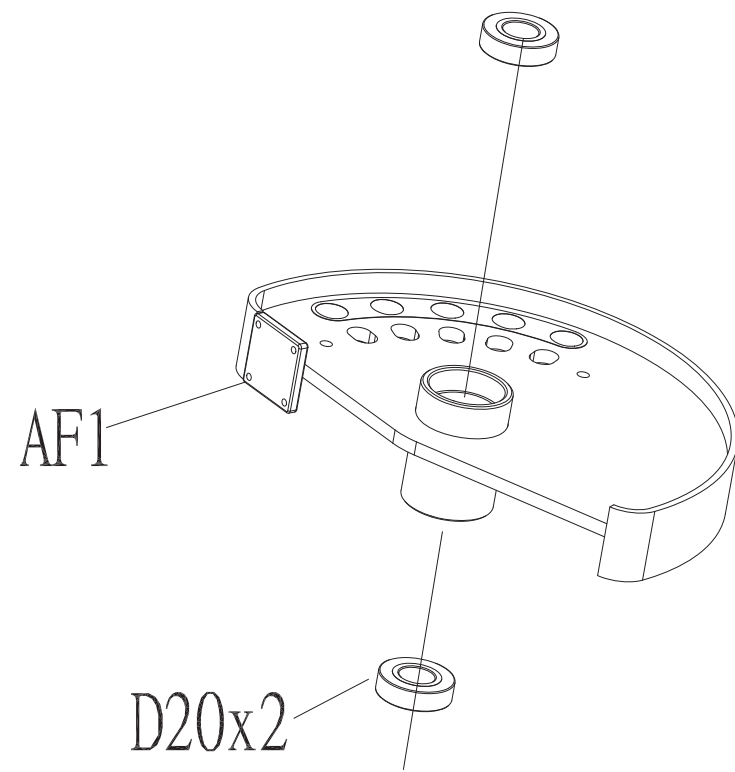

DRAWING NO			
PART NAME	Frame set;GM06C-KM		
PART NO	See chart	REV	A
APPROVE	Ares	DATE	07/10/14

Coulour	Part no.
Default	095285
Black Matte	1000349195

DRAWING NO			
PART NAME	Pedal arm set;;left;GM06C-KM		
PART NO	See chart	REV	A
APPROVE	Ares	DATE	07/10/14

Coulour	Part no.
Default	1000215330
Black Matte	1000349196

DRAWING NO			
PART NAME	Pedal Arm set;;right;GM06C-KM		
PART NO	See chart	REV	A
APPROVE	Ares	DATE	07/10/14

Coulour	Part no.
Default	1000215329
Black Matte	1000349197

DRAWING NO			
PART NAME	CAM SET;;left;GM06C-KM;		
PART NO	See chart	REV	A
APPROVE	Ares	DATE	07/10/14

Coulour	Part no.
Default	1000214913
Iced Sliver	1000349198

DRAWING NO			
PART NAME	CAM SET;;right;GM06C-KM;		
PART NO	See chart	REV	A
APPROVE	Ares	DATE	07/10/14

Coulour	Part no.
Default	1000214914
Iced Sliver	1000349199

DRAWING NO			
PART NAME	Sliding Pulley Frame;GM06C		
PART NO	See chart	REV	A
APPROVE	Ares	DATE	07/10/14

Coulour	Part no.
Default	013444-ZG2
Iced Sliver	1000349200