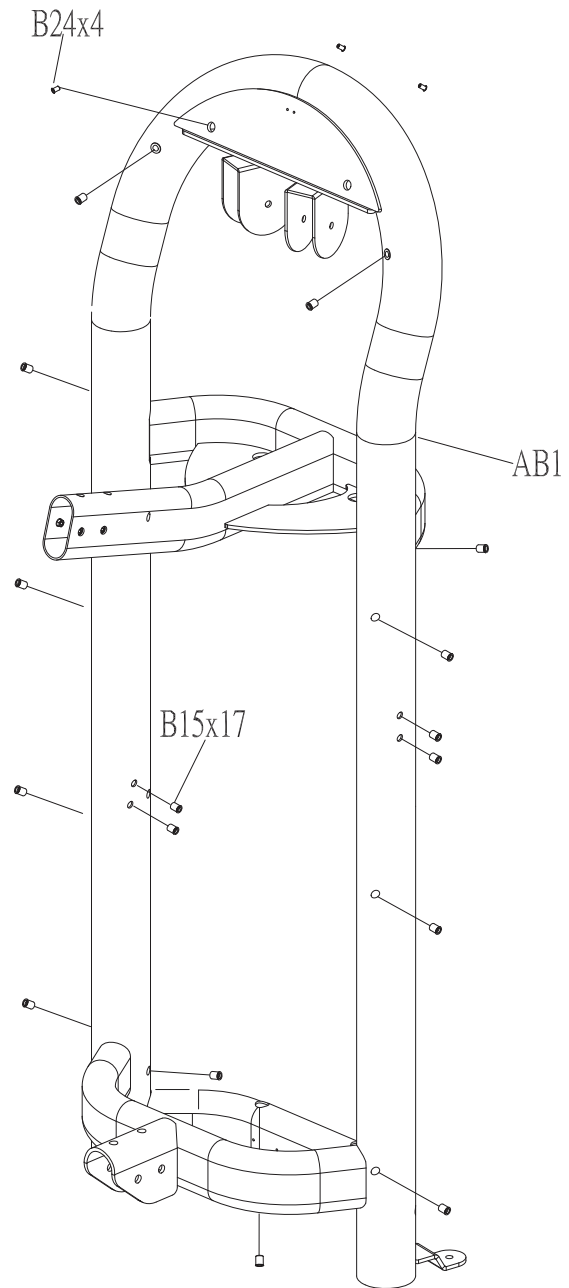

DRAWING NO	PG3GM15C-KM
PART NAME	Explosive Diagram
PART NO	MGM0396-00
APPROVE	Zhanghongyun
DATE	2019.06.21

DRAWING NO			
PART NAME	COVER SET;GM11D-KM		
PART NO	085728	REV	A
APPROVE	KNIGHT	DATE	111214

DRAWING NO			
PART NAME	Frame Set;GM15C		
PART NO	See chart	REV	A
APPROVE	Ares	DATE	07/14/14

Coulour	Part no.
Default	096889
Black Matte	1000320181
Iced Sliver	1000349212

DRAWING NO			
PART NAME	Pedal arm set;;left up;GM15C		
PART NO	See chart	REV	A
APPROVE	Ares	DATE	07/14/14

Coulour	Part no.
Default	087871
Black Matte	1000320183
Iced Sliver	1000349213

DRAWING NO			
PART NAME	Pedal arm set;;right up;GM15C		
PART NO	See chart	REV	A
APPROVE	Ares	DATE	07/14/14

Coulour	Part no.
Default	087872
Black Matte	1000320185
Iced Sliver	1000349214

DRAWING NO			
PART NAME	Pedal arm set;;left down;GM15C		
PART NO	See chart	REV	A
APPROVE	Ares	DATE	07/14/14

Color	Part no.
Default	096896
Black Matte	1000320184
Iced Sliver	1000349215

DRAWING NO			
PART NAME	Pedal arm set;;right down;GM15C		
PART NO	See chart	REV	A
APPROVE	Ares	DATE	07/14/14

Coulour	Part no.
Default	096897
Black Matte	1000320186
Iced Sliver	1000349216