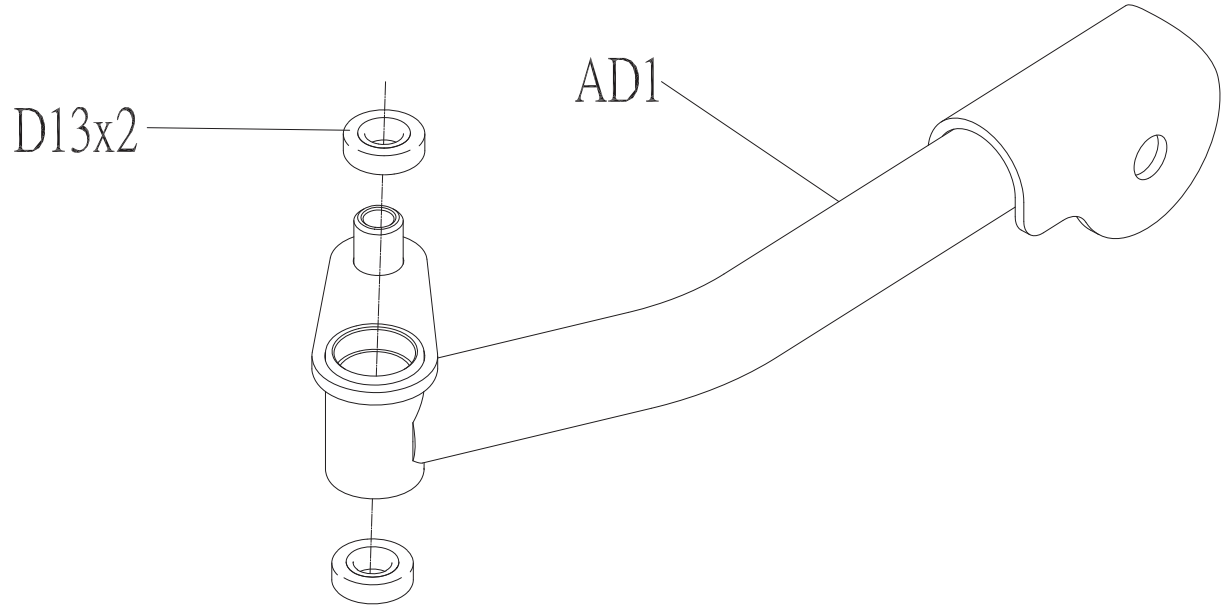

DRAWING NO	PG3GM15C-KM
PART NAME	Explosive Diagram
PART NO	MGM0396-00
APPROVE	Zhanghongyun
DATE	2019.06.21

DRAWING NO			
PART NAME	COVER SET;GM11D-KM		
PART NO	085728	REV	A
APPROVE	KNIGHT	DATE	111214

DRAWING NO			
PART NAME	Frame Set;GM15C		
PART NO	See chart	REV	A
APPROVE	Ares	DATE	07/14/14

Coulour	Part no.
Default	096889
Black Matte	1000320181
Iced Sliver	1000349212

DRAWING NO			
PART NAME	Pedal arm set;;left up;GM15C		
PART NO	See chart	REV	A
APPROVE	Ares	DATE	07/14/14

Coulour	Part no.
Default	087871
Black Matte	1000320183
Iced Sliver	1000349213

DRAWING NO			
PART NAME	Pedal arm set;;right up;GM15C		
PART NO	See chart	REV	A
APPROVE	Ares	DATE	07/14/14

Coulour	Part no.
Default	087872
Black Matte	1000320185
Iced Sliver	1000349214

DRAWING NO			
PART NAME	Pedal arm set;;left down;GM15C		
PART NO	See chart	REV	A
APPROVE	Ares	DATE	07/14/14

Color	Part no.
Default	096896
Black Matte	1000320184
Iced Sliver	1000349215

DRAWING NO			
PART NAME	Pedal arm set;;right down;GM15C		
PART NO	See chart	REV	A
APPROVE	Ares	DATE	07/14/14

Coulour	Part no.
Default	096897
Black Matte	1000320186
Iced Sliver	1000349216