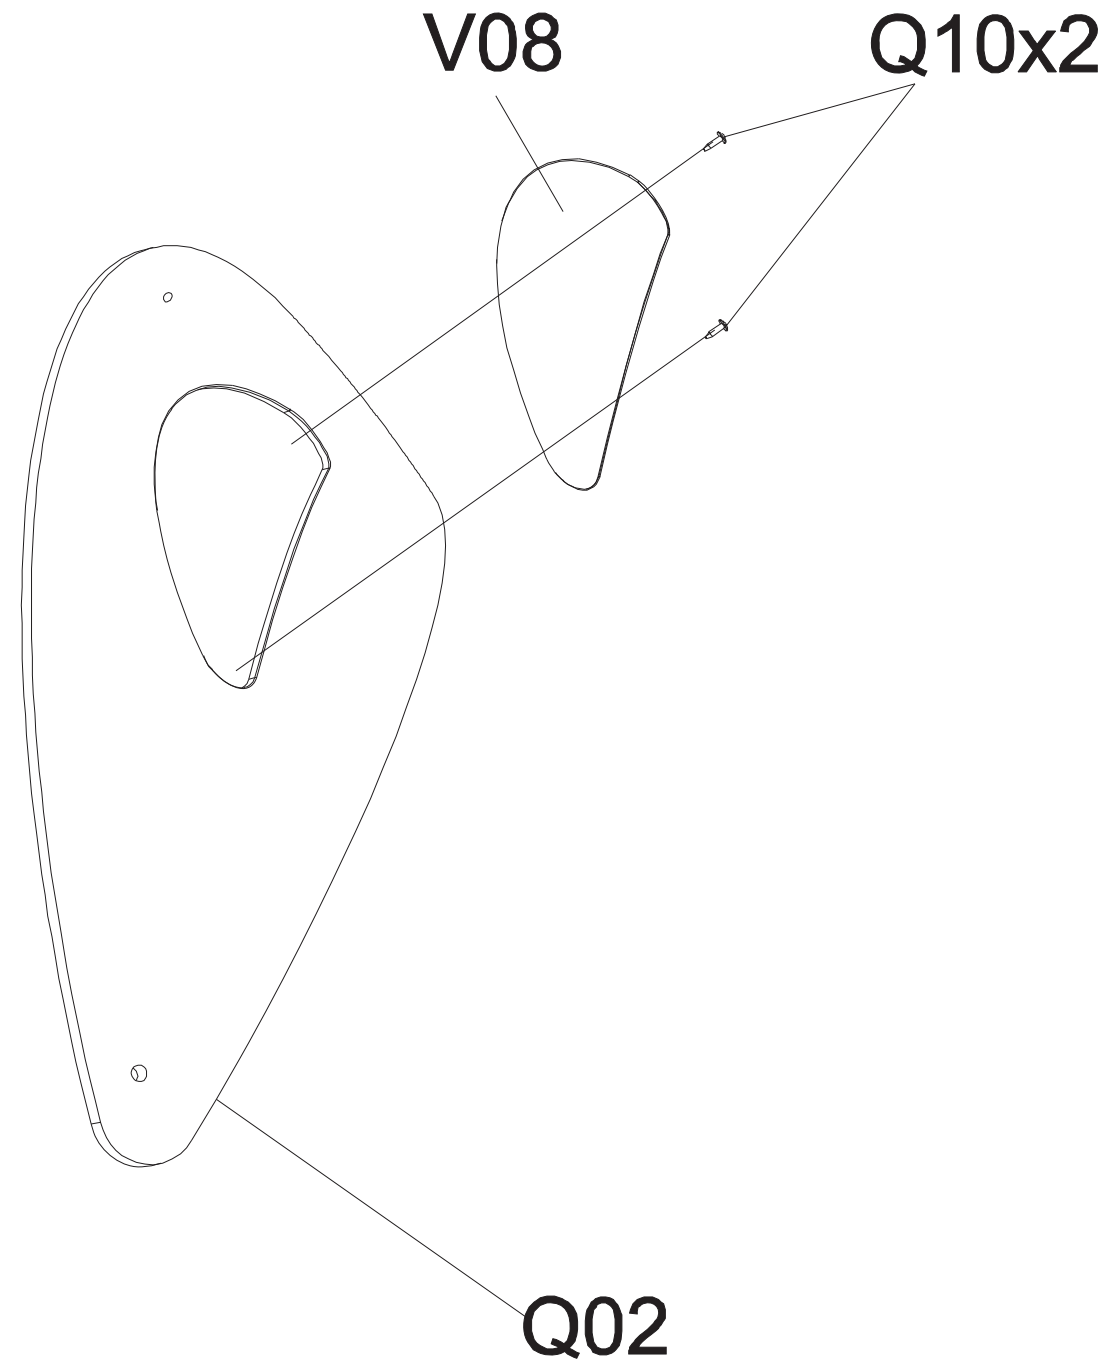

DRAWING NO	PG3GM15C-KM
PART NAME	Explosive Diagram
PART NO	MGM0396-00
APPROVE	Zhanghongyun
DATE	2019.06.21

DRAWING NO			
PART NAME	COVER SET;GM11D-KM		
PART NO	085728	REV	A
APPROVE	KNIGHT	DATE	111214

DRAWING NO			
PART NAME	Frame Set;GM15C		
PART NO	See chart	REV	A
APPROVE	Ares	DATE	07/14/14

Coulour	Part no.
Default	096889
Black Matte	1000320181
Iced Sliver	1000349212

DRAWING NO			
PART NAME	Pedal arm set;;left up;GM15C		
PART NO	See chart	REV	A
APPROVE	Ares	DATE	07/14/14

Coulour	Part no.
Default	087871
Black Matte	1000320183
Iced Sliver	1000349213

DRAWING NO			
PART NAME	Pedal arm set;;right up;GM15C		
PART NO	See chart	REV	A
APPROVE	Ares	DATE	07/14/14

Coulour	Part no.
Default	087872
Black Matte	1000320185
Iced Sliver	1000349214

DRAWING NO			
PART NAME	Pedal arm set;;left down;GM15C		
PART NO	See chart	REV	A
APPROVE	Ares	DATE	07/14/14

Color	Part no.
Default	096896
Black Matte	1000320184
Iced Sliver	1000349215

DRAWING NO			
PART NAME	Pedal arm set;;right down;GM15C		
PART NO	See chart	REV	A
APPROVE	Ares	DATE	07/14/14

Coulour	Part no.
Default	096897
Black Matte	1000320186
Iced Sliver	1000349216