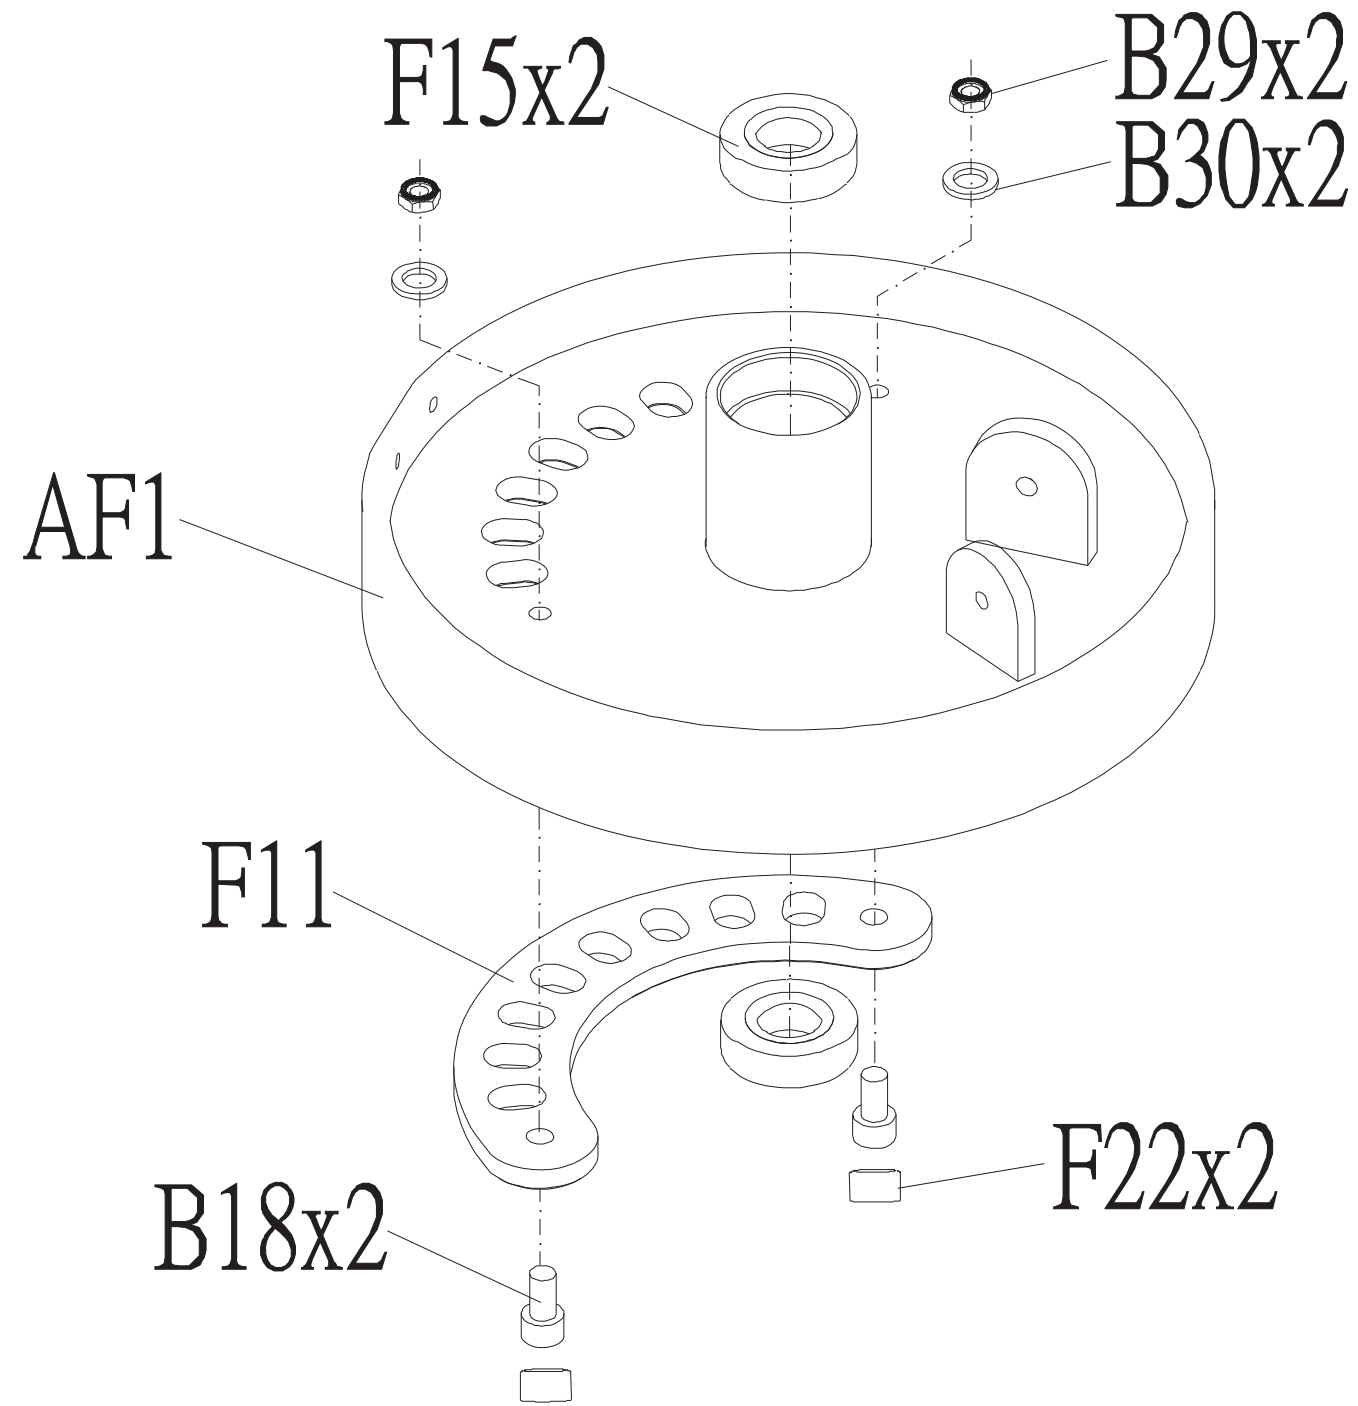

DRAWING NO			
PART NAME	Pedal arm set;;right up;GM15C		
PART NO	See chart	REV	A
APPROVE	Ares	DATE	07/14/14

Coulour	Part no.
Default	087872
Black Matte	1000320185
Iced Sliver	1000349214

DRAWING NO			
PART NAME	Pedal arm set;;left down;GM15C		
PART NO	See chart	REV	A
APPROVE	Ares	DATE	07/14/14

Color	Part no.
Default	096896
Black Matte	1000320184
Iced Sliver	1000349215

DRAWING NO			
PART NAME	Pedal arm set;;right down;GM15C		
PART NO	See chart	REV	A
APPROVE	Ares	DATE	07/14/14

Coulour	Part no.
Default	096897
Black Matte	1000320186
Iced Sliver	1000349216

DRAWING NO	
PART NAME	LEFT CAM FRAME SET;GM15
PART NO	SEE CHART REV A
APPROVE	ARES DATE 2015/02/16

COLOR	PART NO.
DEFAULT	087865
BLACK MATTE	1000320187
ICED SLIVER	1000349217

DRAWING NO			
PART NAME	LEFT CAM FRAME SET;GM15		
PART NO	SEE CHART	REV	A
APPROVE	ARES	DATE	2015/02/16

COLOR	PART NO.
DEFAULT	087866
BLACK MATTE	1000320188
ICED SILVER	1000349218