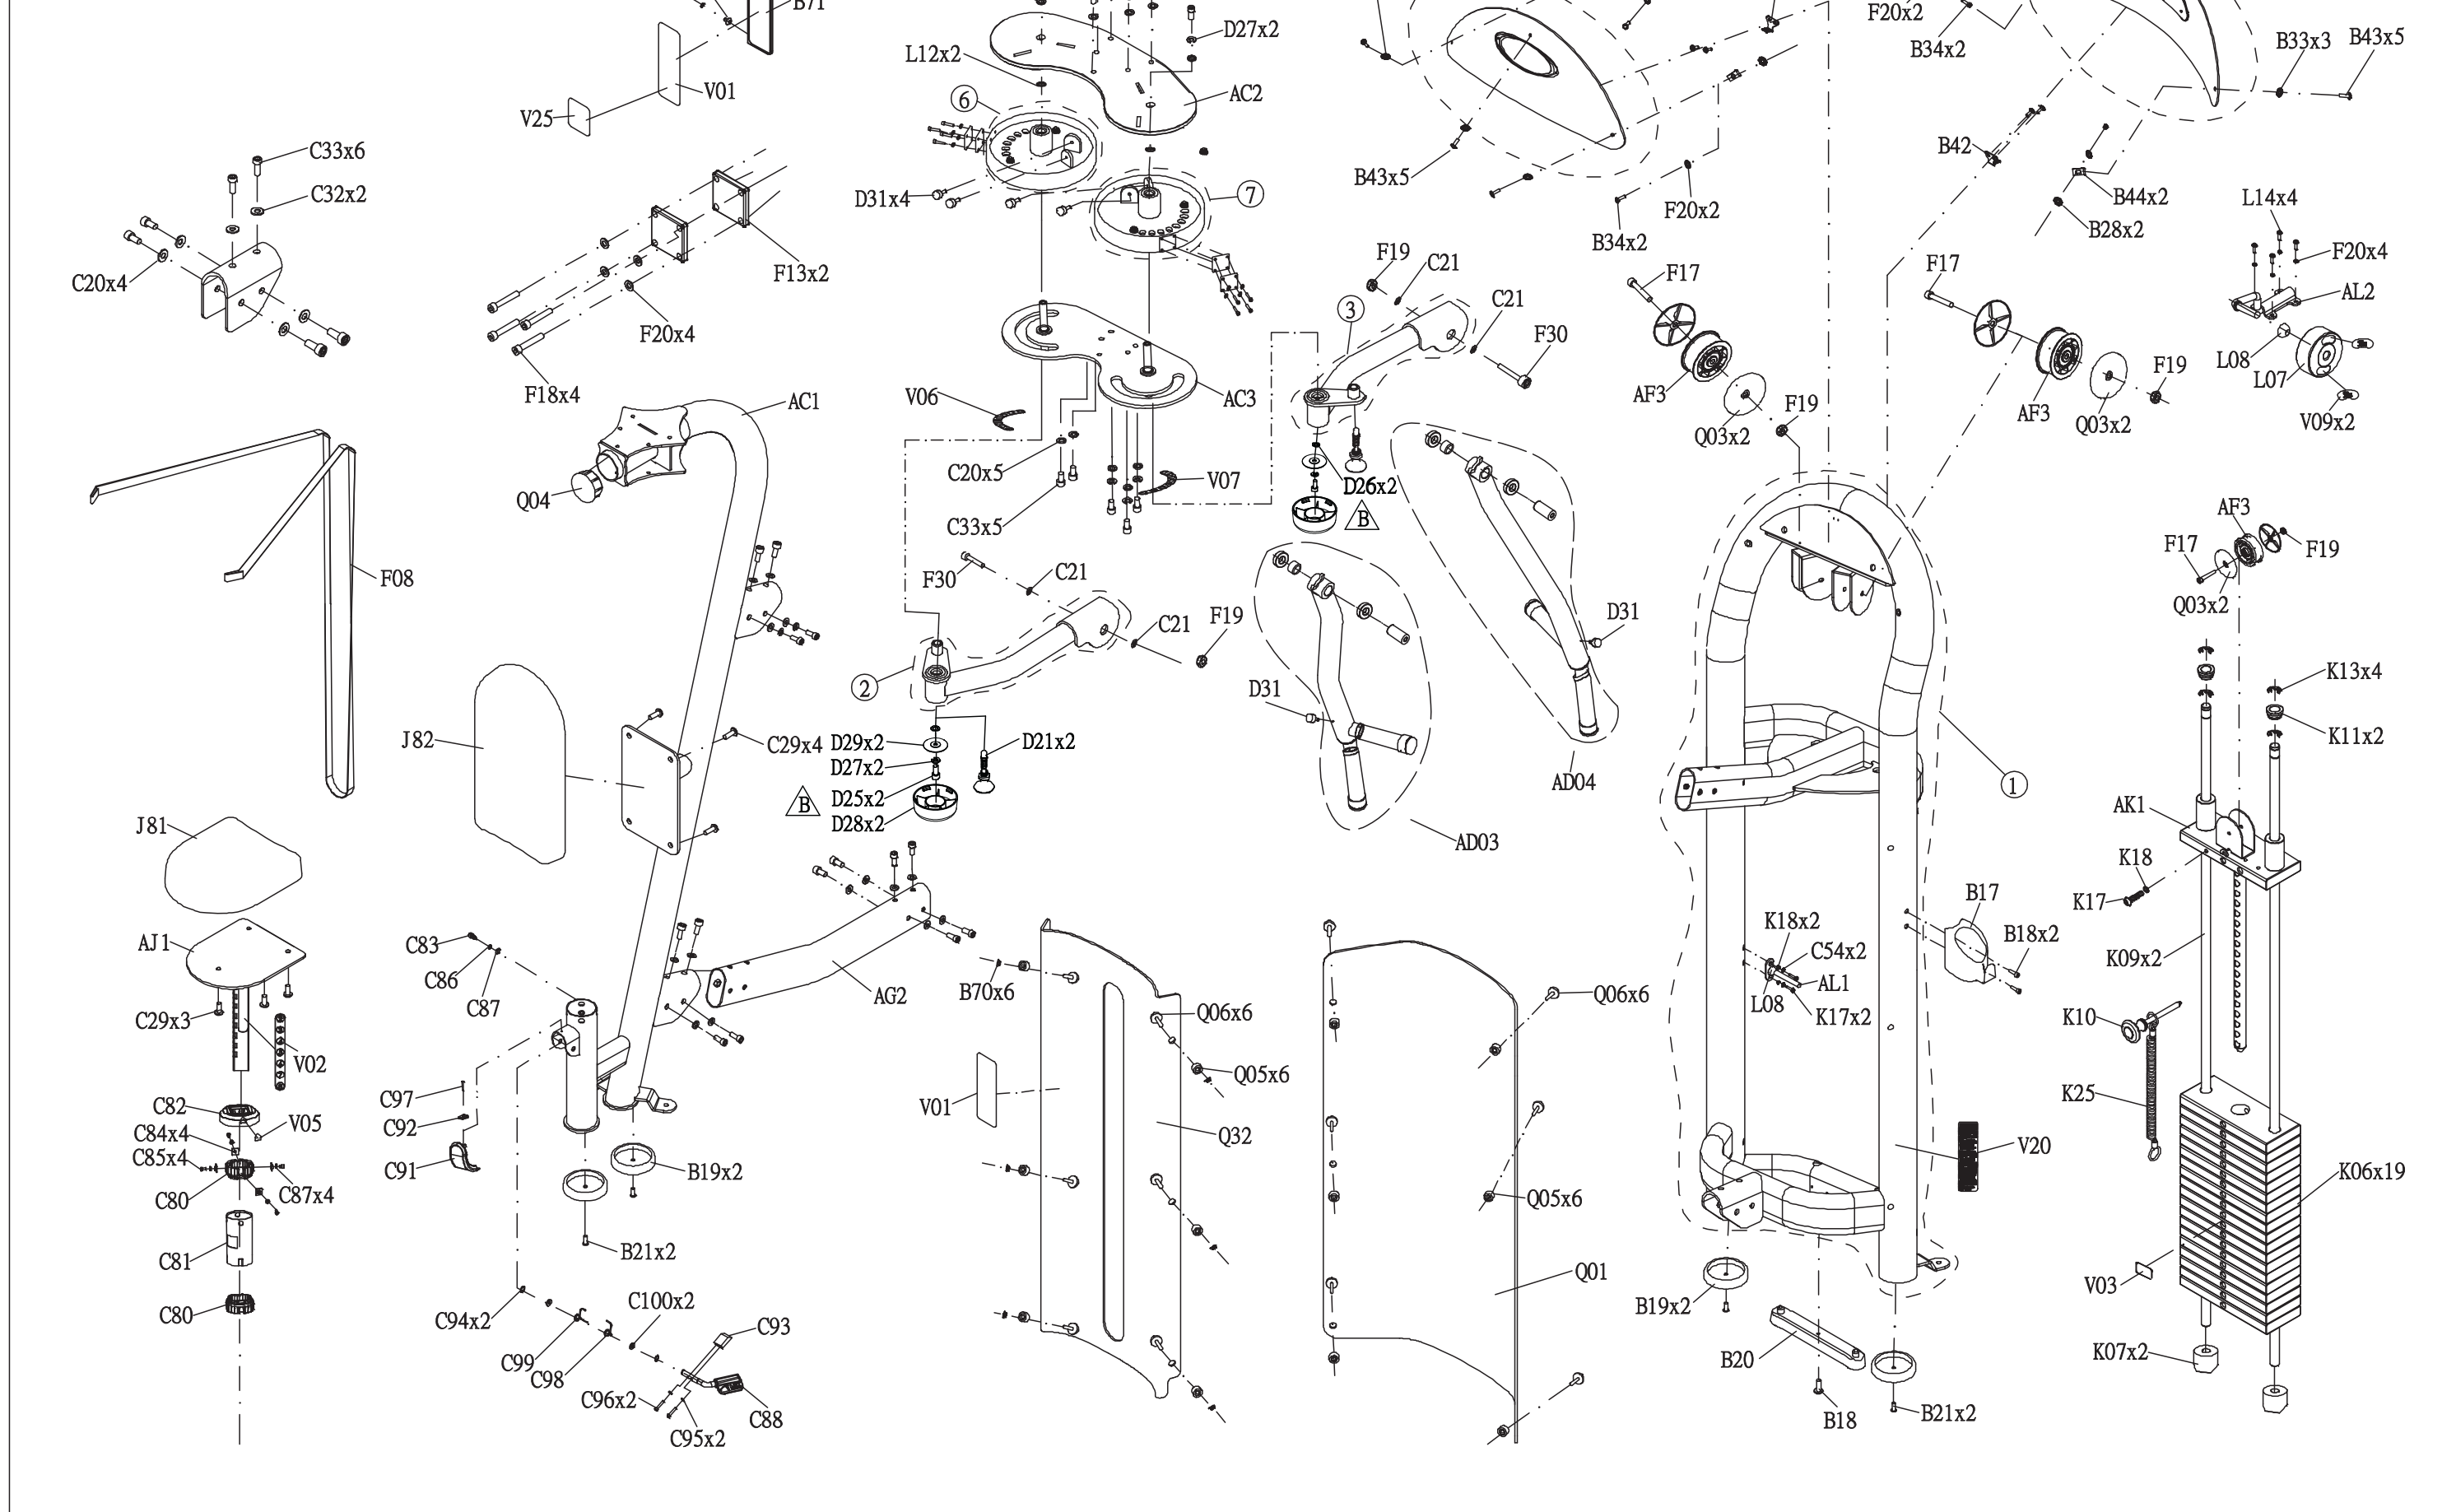

DRAWING NO	PG3GM15C-KM
PART NAME	Explosive Diagram
PART NO	MGM0396-00
APPROVE	Zhanghongyun
DATE	2019.06.21

DRAWING NO			
PART NAME	COVER SET;GM11D-KM		
PART NO	085728	REV	A
APPROVE	KNIGHT	DATE	111214

DRAWING NO			
PART NAME	Frame Set;GM15C		
PART NO	See chart	REV	A
APPROVE	Ares	DATE	07/14/14

Coulour	Part no.
Default	096889
Black Matte	1000320181
Iced Sliver	1000349212

DRAWING NO			
PART NAME	Pedal arm set;;left up;GM15C		
PART NO	See chart	REV	A
APPROVE	Ares	DATE	07/14/14

Coulour	Part no.
Default	087871
Black Matte	1000320183
Iced Sliver	1000349213

Color	Part no.
Default	096896
Black Matte	1000320184
Iced Sliver	1000349215

DRAWING NO			
PART NAME	Pedal arm set;;right down;GM15C		
PART NO	See chart	REV	A
APPROVE	Ares	DATE	07/14/14

Coulour	Part no.
Default	096897
Black Matte	1000320186
Iced Sliver	1000349216

DRAWING NO	
PART NAME	LEFT CAM FRAME SET;GM15
PART NO	SEE CHART REV A
APPROVE	ARES DATE 2015/02/16

COLOR	PART NO.
DEFAULT	087865
BLACK MATTE	1000320187
ICED SLIVER	1000349217

DRAWING NO			
PART NAME	LEFT CAM FRAME SET;GM15		
PART NO	SEE CHART	REV	A
APPROVE	ARES	DATE	2015/02/16