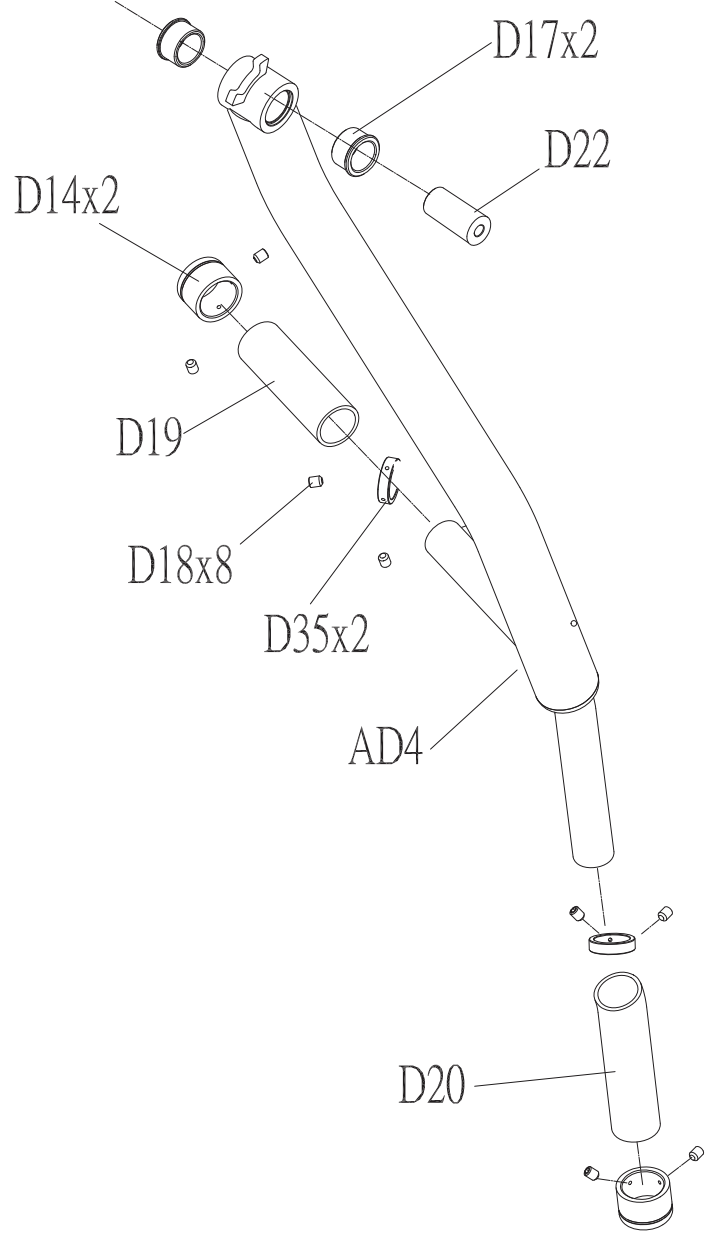

Coulour	Part no.
Default	096889
Black Matte	1000320181
Iced Sliver	1000349212

DRAWING NO			
PART NAME	Pedal arm set;;left up;GM15C		
PART NO	See chart	REV	A
APPROVE	Ares	DATE	07/14/14

Coulour	Part no.
Default	087871
Black Matte	1000320183
Iced Sliver	1000349213

DRAWING NO			
PART NAME	Pedal arm set;;right up;GM15C		
PART NO	See chart	REV	A
APPROVE	Ares	DATE	07/14/14

Coulour	Part no.
Default	087872
Black Matte	1000320185
Iced Sliver	1000349214

DRAWING NO			
PART NAME	Pedal arm set;;left down;GM15C		
PART NO	See chart	REV	A
APPROVE	Ares	DATE	07/14/14

Color	Part no.
Default	096896
Black Matte	1000320184
Iced Sliver	1000349215

DRAWING NO			
PART NAME	Pedal arm set;;right down;GM15C		
PART NO	See chart	REV	A
APPROVE	Ares	DATE	07/14/14

Coulour	Part no.
Default	096897
Black Matte	1000320186
Iced Sliver	1000349216

DRAWING NO	
PART NAME	LEFT CAM FRAME SET;GM15
PART NO	SEE CHART REV A
APPROVE	ARES DATE 2015/02/16

COLOR	PART NO.
DEFAULT	087865
BLACK MATTE	1000320187
ICED SLIVER	1000349217

DRAWING NO			
PART NAME	LEFT CAM FRAME SET;GM15		
PART NO	SEE CHART	REV	A
APPROVE	ARES	DATE	2015/02/16