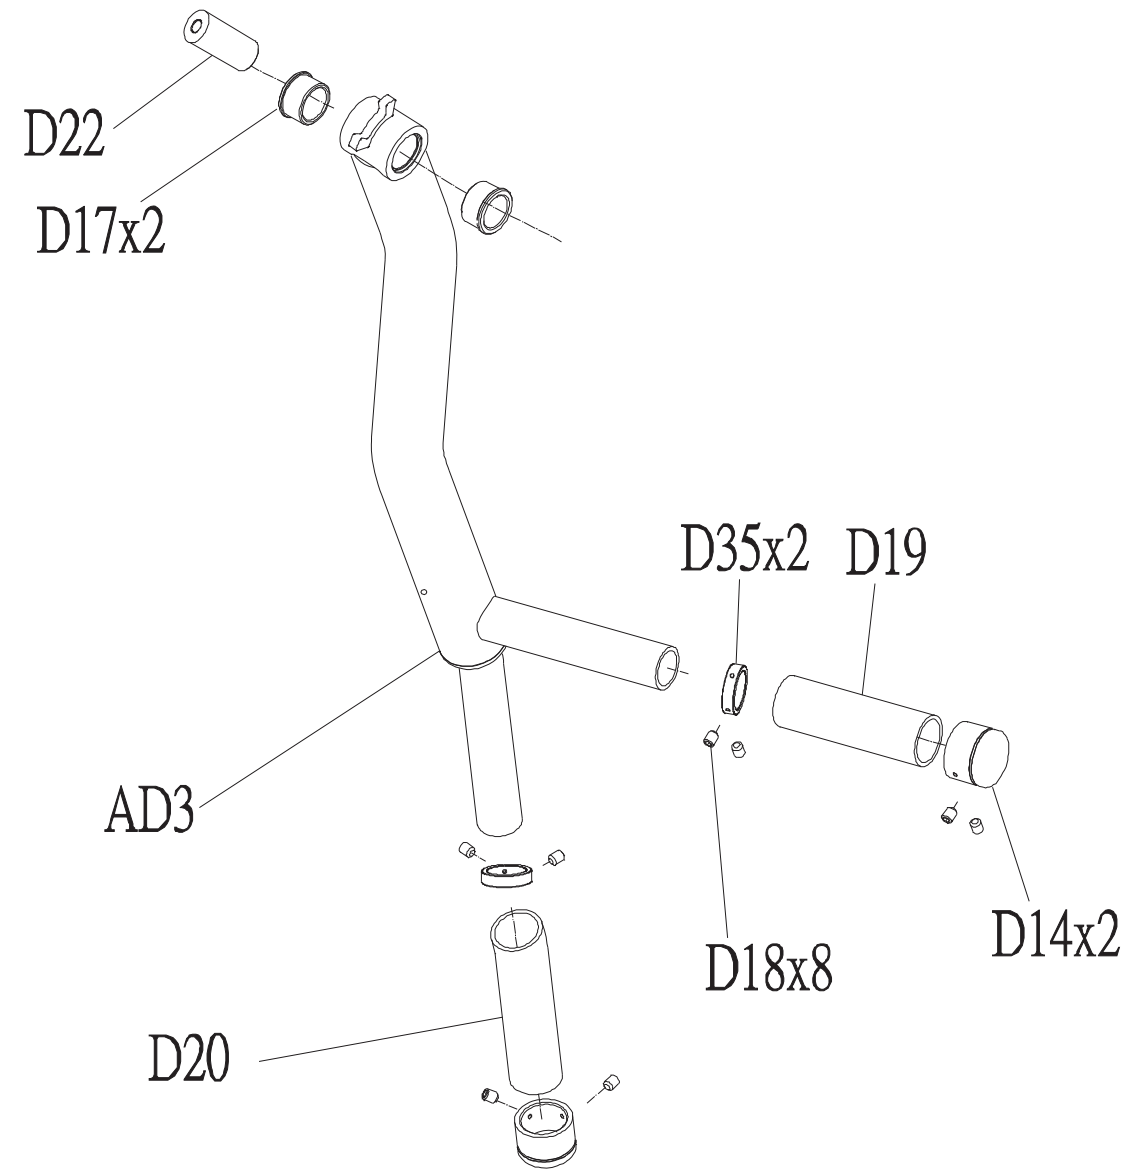

Coulour	Part no.
Default	096889
Black Matte	1000320181
Iced Sliver	1000349212

DRAWING NO			
PART NAME	Pedal arm set;;left up;GM15C		
PART NO	See chart	REV	A
APPROVE	Ares	DATE	07/14/14

Coulour	Part no.
Default	087871
Black Matte	1000320183
Iced Sliver	1000349213

DRAWING NO			
PART NAME	Pedal arm set;;right up;GM15C		
PART NO	See chart	REV	A
APPROVE	Ares	DATE	07/14/14

Coulour	Part no.
Default	087872
Black Matte	1000320185
Iced Sliver	1000349214

DRAWING NO			
PART NAME	Pedal arm set;;left down;GM15C		
PART NO	See chart	REV	A
APPROVE	Ares	DATE	07/14/14

Color	Part no.
Default	096896
Black Matte	1000320184
Iced Sliver	1000349215

DRAWING NO			
PART NAME	Pedal arm set;;right down;GM15C		
PART NO	See chart	REV	A
APPROVE	Ares	DATE	07/14/14

Coulour	Part no.
Default	096897
Black Matte	1000320186
Iced Sliver	1000349216

DRAWING NO	
PART NAME	LEFT CAM FRAME SET;GM15
PART NO	SEE CHART REV A
APPROVE	ARES DATE 2015/02/16

COLOR	PART NO.
DEFAULT	087865
BLACK MATTE	1000320187
ICED SLIVER	1000349217

DRAWING NO			
PART NAME	LEFT CAM FRAME SET;GM15		
PART NO	SEE CHART	REV	A
APPROVE	ARES	DATE	2015/02/16