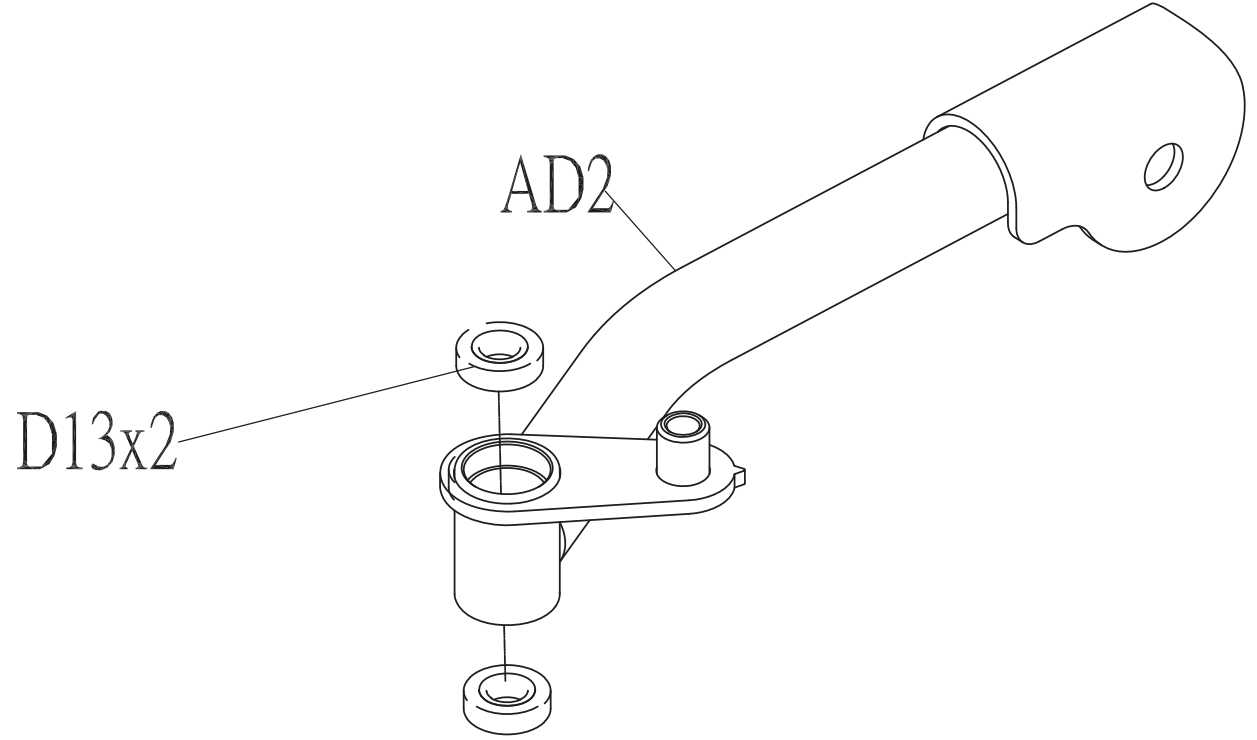

DRAWING NO	PG3GM15C-KM
PART NAME	Explosive Diagram
PART NO	MGM0396-00
APPROVE	Zhanghongyun
DATE	2019.06.21

DRAWING NO			
PART NAME	COVER SET;GM11D-KM		
PART NO	085728	REV	A
APPROVE	KNIGHT	DATE	111214

DRAWING NO			
PART NAME	Frame Set;GM15C		
PART NO	See chart	REV	A
APPROVE	Ares	DATE	07/14/14

Coulour	Part no.
Default	096889
Black Matte	1000320181
Iced Sliver	1000349212

DRAWING NO			
PART NAME	Pedal arm set;;left up;GM15C		
PART NO	See chart	REV	A
APPROVE	Ares	DATE	07/14/14

Coulour	Part no.
Default	087871
Black Matte	1000320183
Iced Sliver	1000349213

DRAWING NO			
PART NAME	Pedal arm set;;right up;GM15C		
PART NO	See chart	REV	A
APPROVE	Ares	DATE	07/14/14

Coulour	Part no.
Default	087872
Black Matte	1000320185
Iced Sliver	1000349214

DRAWING NO			
PART NAME	Pedal arm set;;left down;GM15C		
PART NO	See chart	REV	A
APPROVE	Ares	DATE	07/14/14

Color	Part no.
Default	096896
Black Matte	1000320184
Iced Sliver	1000349215

DRAWING NO			
PART NAME	Pedal arm set;;right down;GM15C		
PART NO	See chart	REV	A
APPROVE	Ares	DATE	07/14/14

Coulour	Part no.
Default	096897
Black Matte	1000320186
Iced Sliver	1000349216