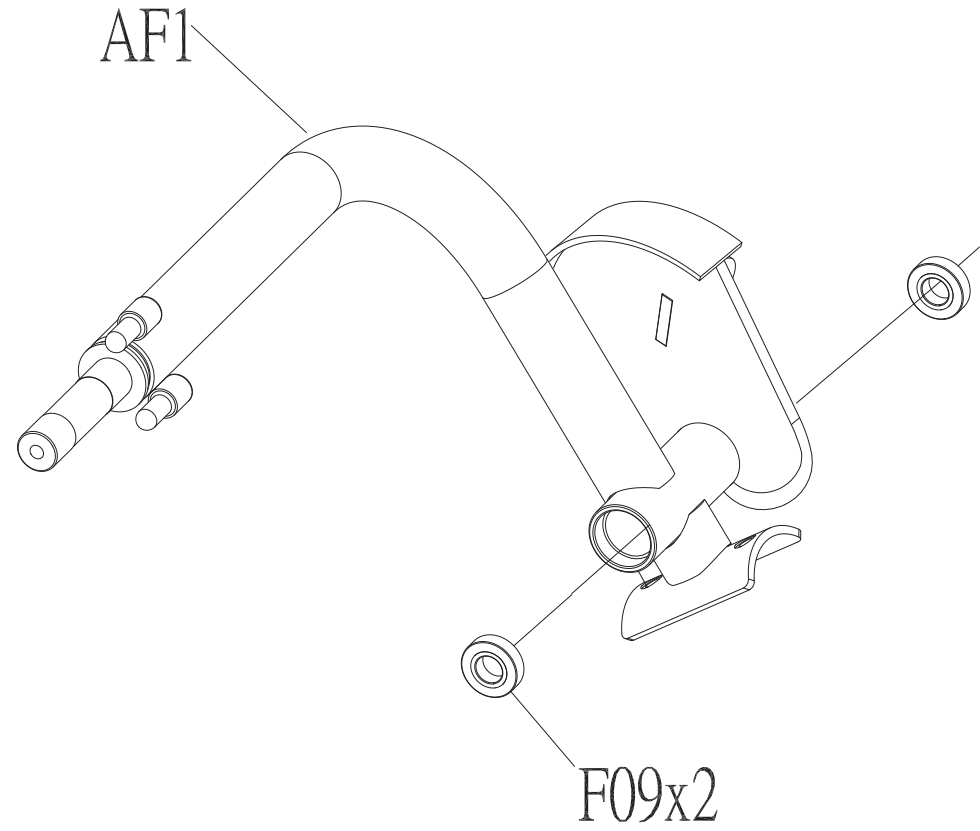

DRAWING NO			
PART NAME	COVER SET;GM11D-KM		
PART NO	085728	REV	A
APPROVE	KNIGHT	DATE	111214

DRAWING NO			
PART NAME	Frame Set;GM23CKM-G3;		
PART NO	See chart	REV	A
APPROVE	Ares	DATE	07/21/14

Coulour	Part no.
Default	1000211496
Black Matte	1000320234
Iced Sliver	1000349244

DRAWING NO			
PART NAME	Handle Set;GM23CKM-G3		
PART NO	See chart	REV	A
APPROVE	Ares	DATE	07/21/14

Coulour	Part no.
Default	1000211498
Black Matte	1000320235
Iced Sliver	1000349245

DRAWING NO			
PART NAME	CAM SET;GM23CKM-G3		
PART NO	See chart	REV	A
APPROVE	Ares	DATE	07/21/14

Coulour	Part no.
Default	1000211499
Black Matte	1000320236
Iced Sliver	1000349246

DRAWING NO			
PART NAME	ADJUST SET;SA;;;GM30C;SERVICE		
PART NO	1000212618	REV	A
APPROVE	Bonnie	DATE	20110126

DRAWING NO			
PART NAME	Link Tube Set;GM23CKM-G3;		
PART NO	See chart	REV	A
APPROVE	Ares	DATE	07/21/14

Coulour	Part no.
Default	1000211501
Black Matte	1000320237
Iced Sliver	1000349247