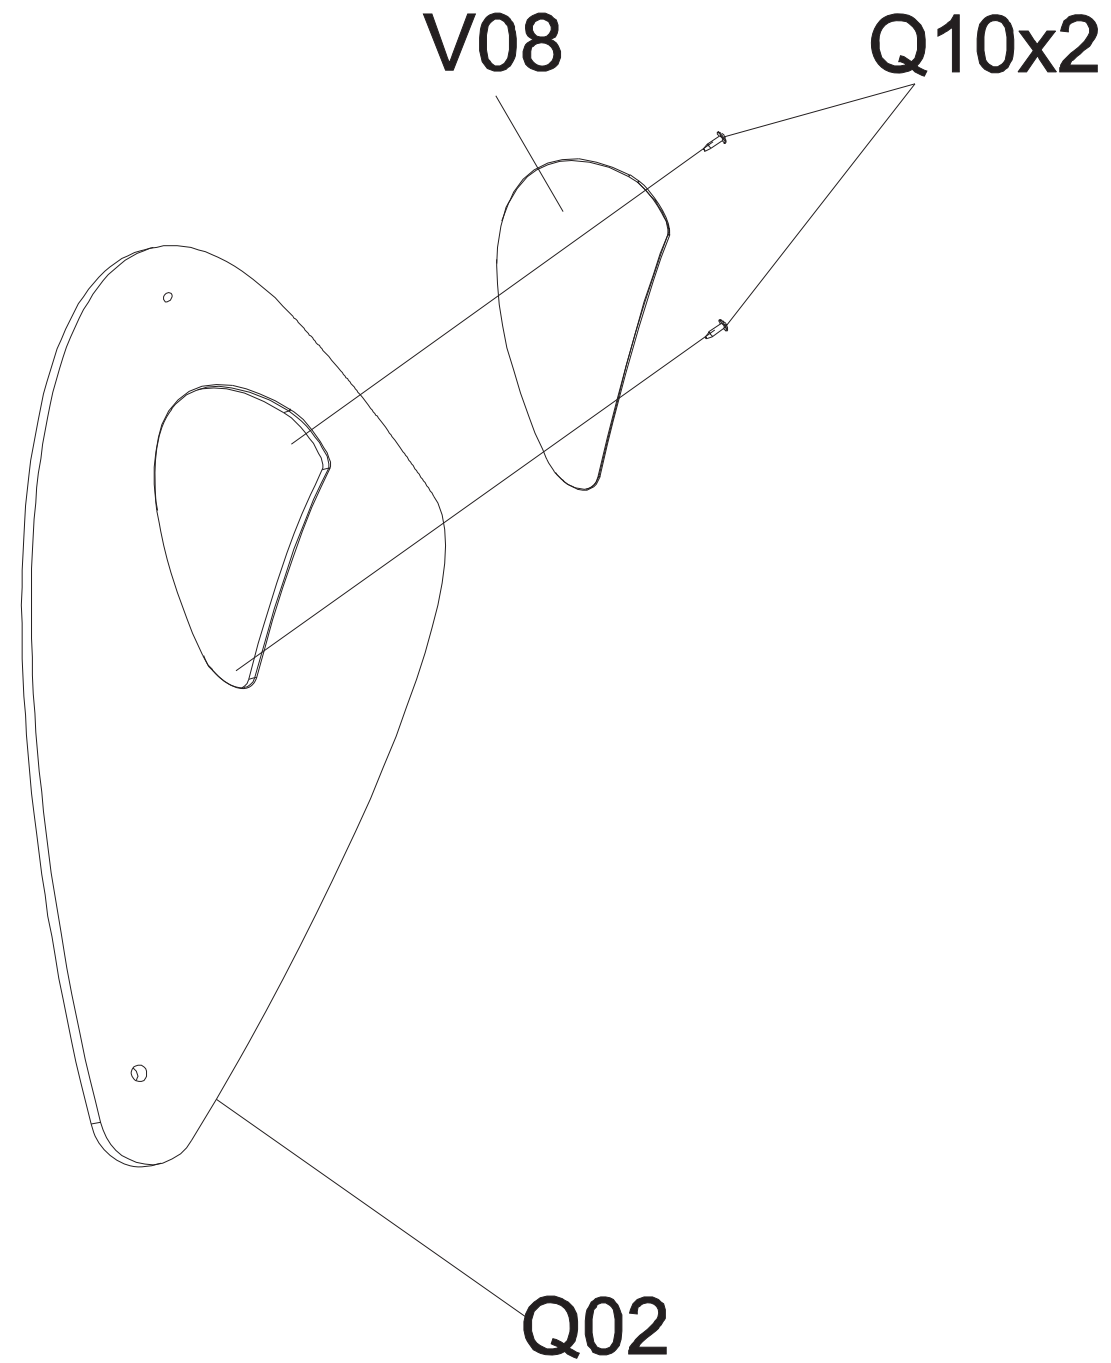

DRAWING NO			
PART NAME	COVER SET;GM11D-KM		
PART NO	085728	REV	A
APPROVE	KNIGHT	DATE	111214

DRAWING NO			
PART NAME	Frame Set;GM23CKM-G3;		
PART NO	See chart	REV	A
APPROVE	Ares	DATE	07/21/14

Coulour	Part no.
Default	1000211496
Black Matte	1000320234
Iced Sliver	1000349244

DRAWING NO			
PART NAME	Handle Set;GM23CKM-G3		
PART NO	See chart	REV	A
APPROVE	Ares	DATE	07/21/14

Coulour	Part no.
Default	1000211498
Black Matte	1000320235
Iced Sliver	1000349245

DRAWING NO			
PART NAME	CAM SET;GM23CKM-G3		
PART NO	See chart	REV	A
APPROVE	Ares	DATE	07/21/14

Coulour	Part no.
Default	1000211499
Black Matte	1000320236
Iced Sliver	1000349246

DRAWING NO			
PART NAME	ADJUST SET;SA;;;GM30C;SERVICE		
PART NO	1000212618	REV	A
APPROVE	Bonnie	DATE	20110126

DRAWING NO			
PART NAME	Link Tube Set;GM23CKM-G3;		
PART NO	See chart	REV	A
APPROVE	Ares	DATE	07/21/14

Coulour	Part no.
Default	1000211501
Black Matte	1000320237
Iced Sliver	1000349247