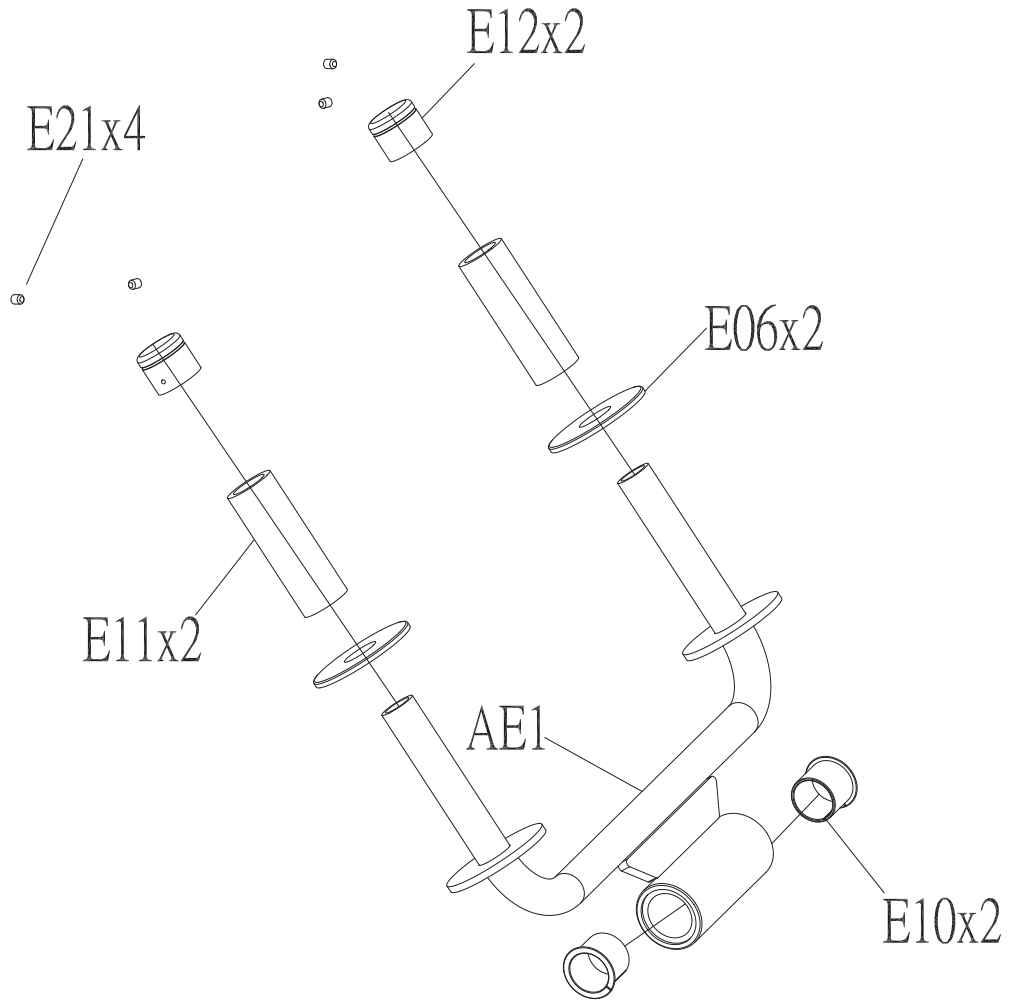

DRAWING NO			
PART NAME	COVER SET;GM11D-KM		
PART NO	085728	REV	A
APPROVE	KNIGHT	DATE	111214

DRAWING NO			
PART NAME	Frame Set;GM23CKM-G3;		
PART NO	See chart	REV	A
APPROVE	Ares	DATE	07/21/14

Coulour	Part no.
Default	1000211496
Black Matte	1000320234
Iced Sliver	1000349244

DRAWING NO			
PART NAME	Handle Set;GM23CKM-G3		
PART NO	See chart	REV	A
APPROVE	Ares	DATE	07/21/14

Coulour	Part no.
Default	1000211498
Black Matte	1000320235
Iced Sliver	1000349245

DRAWING NO			
PART NAME	CAM SET;GM23CKM-G3		
PART NO	See chart	REV	A
APPROVE	Ares	DATE	07/21/14

Coulour	Part no.
Default	1000211499
Black Matte	1000320236
Iced Sliver	1000349246

DRAWING NO			
PART NAME	ADJUST SET;SA;;;GM30C;SERVICE		
PART NO	1000212618	REV	A
APPROVE	Bonnie	DATE	20110126

DRAWING NO			
PART NAME	Link Tube Set;GM23CKM-G3;		
PART NO	See chart	REV	A
APPROVE	Ares	DATE	07/21/14

Coulour	Part no.
Default	1000211501
Black Matte	1000320237
Iced Sliver	1000349247