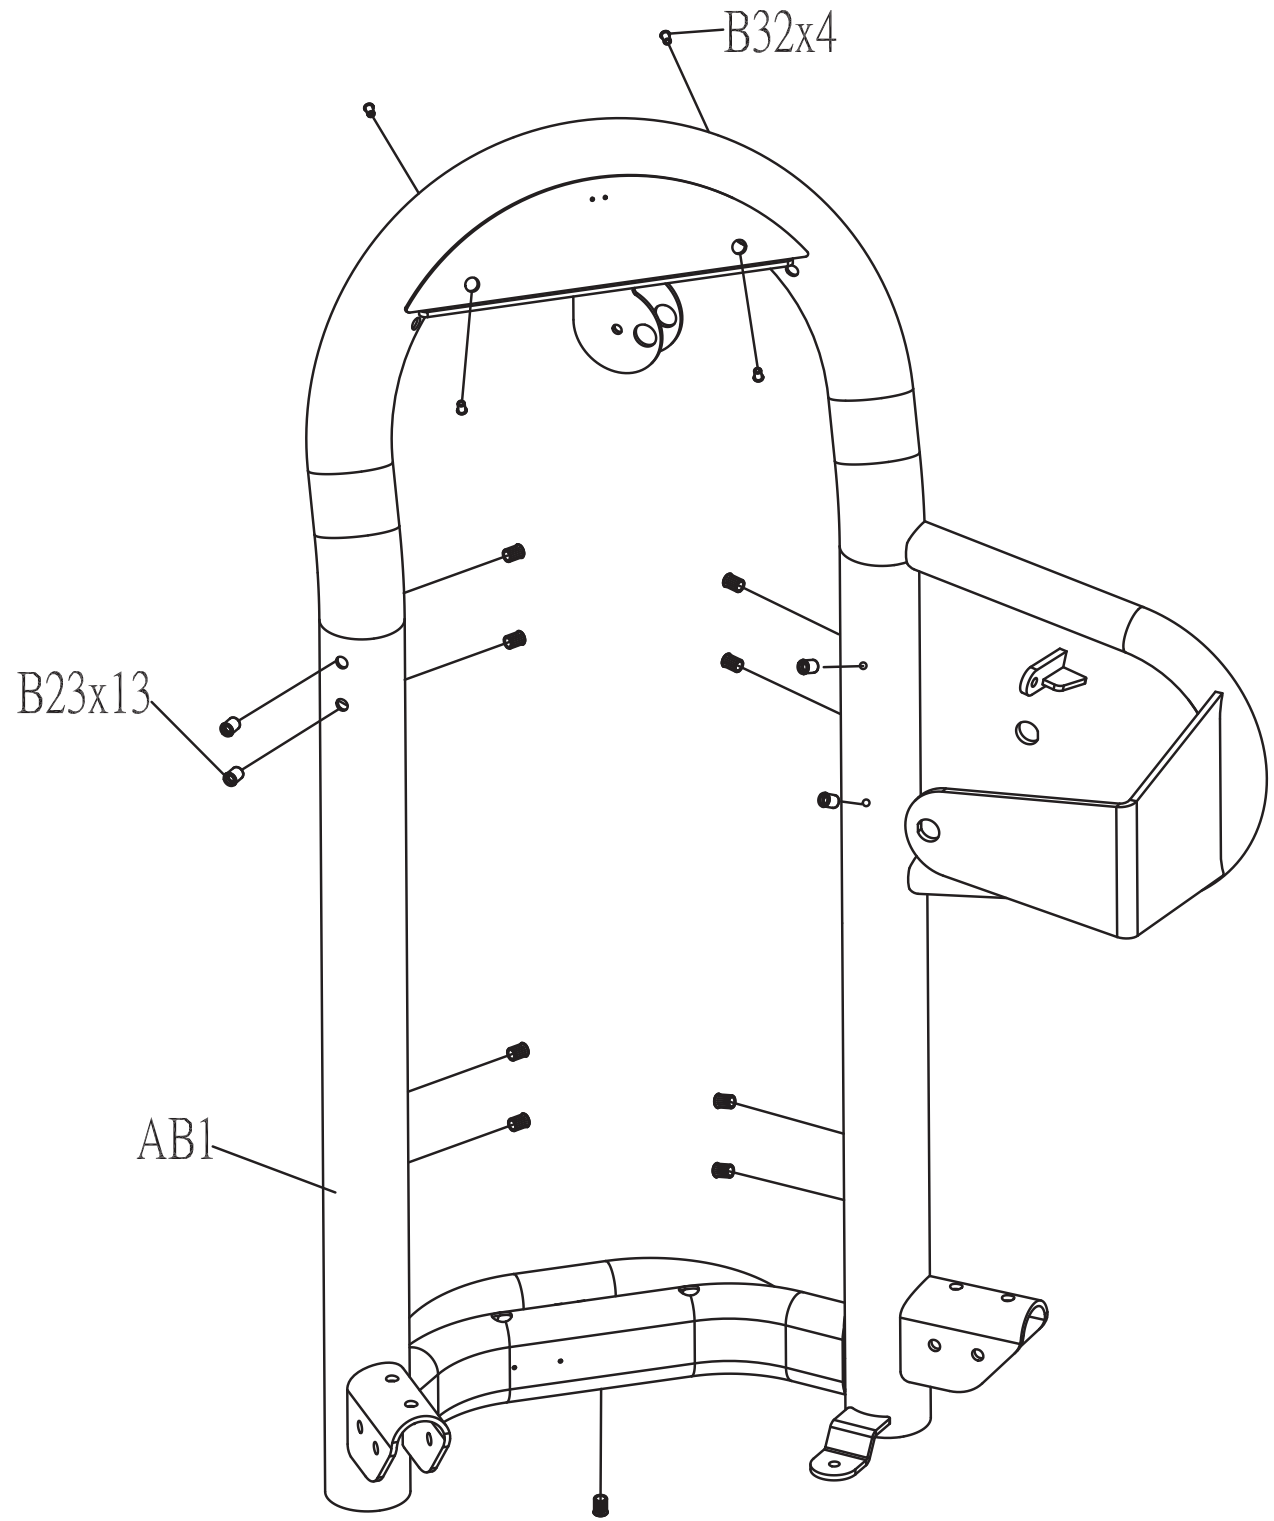

DRAWING NO			
PART NAME	COVER SET;GM11D-KM		
PART NO	085728	REV	A
APPROVE	KNIGHT	DATE	111214

DRAWING NO			
PART NAME	Frame Set;GM23CKM-G3;		
PART NO	See chart	REV	A
APPROVE	Ares	DATE	07/21/14

Coulour	Part no.
Default	1000211496
Black Matte	1000320234
Iced Sliver	1000349244

DRAWING NO			
PART NAME	Handle Set;GM23CKM-G3		
PART NO	See chart	REV	A
APPROVE	Ares	DATE	07/21/14

Coulour	Part no.
Default	1000211498
Black Matte	1000320235
Iced Sliver	1000349245

DRAWING NO			
PART NAME	CAM SET;GM23CKM-G3		
PART NO	See chart	REV	A
APPROVE	Ares	DATE	07/21/14

Coulour	Part no.
Default	1000211499
Black Matte	1000320236
Iced Sliver	1000349246

DRAWING NO			
PART NAME	ADJUST SET;SA;;;GM30C;SERVICE		
PART NO	1000212618	REV	A
APPROVE	Bonnie	DATE	20110126

DRAWING NO			
PART NAME	Link Tube Set;GM23CKM-G3;		
PART NO	See chart	REV	A
APPROVE	Ares	DATE	07/21/14

Coulour	Part no.
Default	1000211501
Black Matte	1000320237
Iced Sliver	1000349247