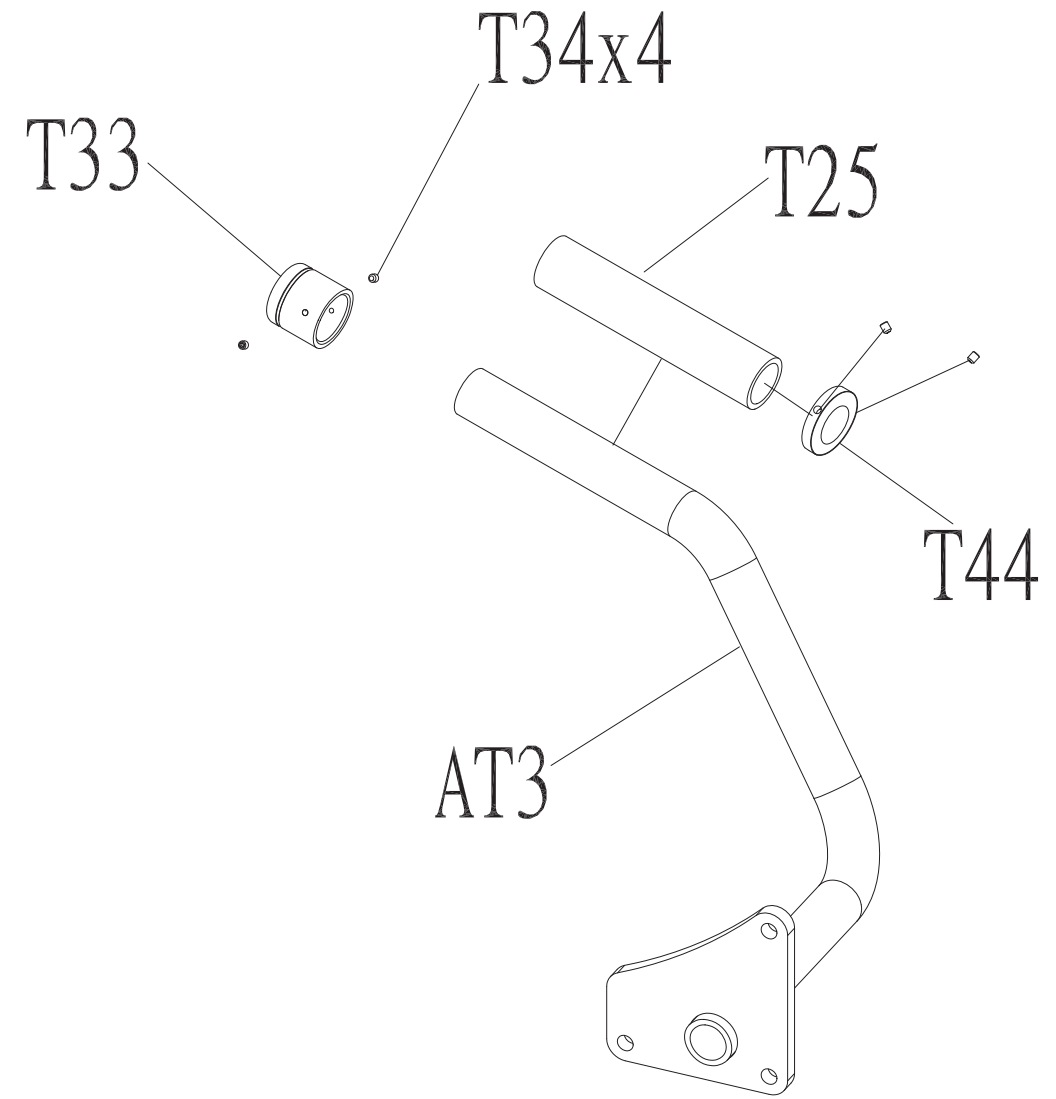

DRAWING NO	
PART NAME	Pin set;SA
PART NO	1000099694
APPROVE	Ares
DATE	2013/03/08

DRAWING NO			
PART NAME	Wheel Set:D		
PART NO	1000204523	REV	A
APPROVE	JEFFREY	DATE	03/26/11

T26

T26

T50

DRAWING NO			
PART NAME	Wheel Set;U		
PART NO	1000204524	REV	A
APPROVE	JEFFREY	DATE	03/26/11

Coulour	Part no.
Default	1000204507
Black Matte	1000319962
Iced Sliver	1000349270

DRAWING NO			
PART NAME	Linkage Tube Set;GM10B		
PART NO	See chart	REV	A
APPROVE	Ares	DATE	07/24/14

Coulour	Part no.
Default	1000204508
Black Matte	1000319963
Iced Sliver	1000349271

DRAWING NO			
PART NAME	Handle Set;;left;GM10B		
PART NO	See chart	REV	A
APPROVE	Ares	DATE	07/24/14

Coulour	Part no.
Default	1000204517
Black Matte	1000319964
Iced Sliver	1000349272

DRAWING NO			
PART NAME	Handle Set;;right;GM10B		
PART NO	See chart	REV	A
APPROVE	Ares	DATE	07/24/14

Coulour	Part no.
Default	1000204518
Black Matte	1000319965
Iced Sliver	1000349273

DRAWING NO			
PART NAME	seat set;GM10B;		
PART NO	See chart	REV	A
APPROVE	Ares	DATE	07/24/14

Coulour	Part no.
Default	1000215903
Black Matte	1000319966
Iced Sliver	1000349274