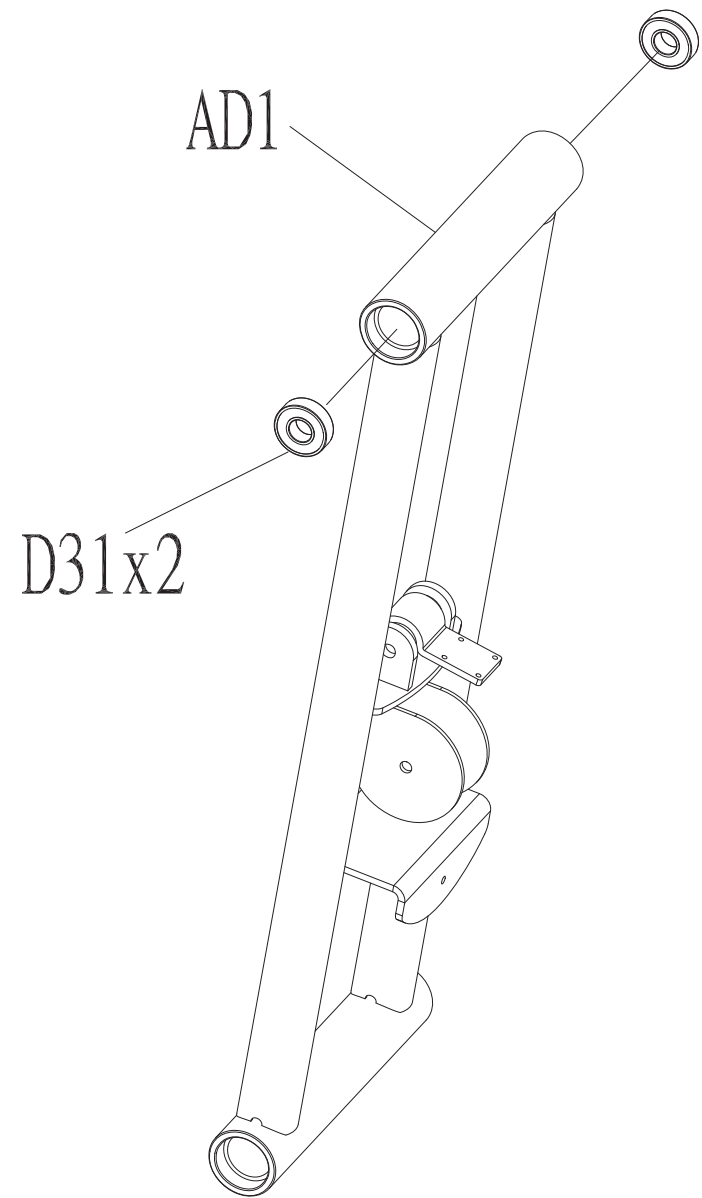

DRAWING NO	
PART NAME	Pin set;SA
PART NO	1000099694
APPROVE	Ares
DATE	2013/03/08

DRAWING NO			
PART NAME	Wheel Set:D		
PART NO	1000204523	REV	A
APPROVE	JEFFREY	DATE	03/26/11

T26

T26

T50

DRAWING NO			
PART NAME	Wheel Set;U		
PART NO	1000204524	REV	A
APPROVE	JEFFREY	DATE	03/26/11

DRAWING NO			
PART NAME	Frame Set;GM10B;;Service		
PART NO	See chart	REV	A
APPROVE	Ares	DATE	07/24/14

Coulour	Part no.
Default	1000204500
Black Matte	1000319961
Iced Sliver	1000349269

DRAWING NO			
PART NAME	Swivel arm set;GM10B		
PART NO	See chart	REV	A
APPROVE	Ares	DATE	07/24/14

Coulour	Part no.
Default	1000204507
Black Matte	1000319962
Iced Sliver	1000349270

DRAWING NO			
PART NAME	Linkage Tube Set;GM10B		
PART NO	See chart	REV	A
APPROVE	Ares	DATE	07/24/14

Coulour	Part no.
Default	1000204508
Black Matte	1000319963
Iced Sliver	1000349271

DRAWING NO			
PART NAME	Handle Set;;left;GM10B		
PART NO	See chart	REV	A
APPROVE	Ares	DATE	07/24/14

Coulour	Part no.
Default	1000204517
Black Matte	1000319964
Iced Sliver	1000349272

DRAWING NO			
PART NAME	Handle Set;;right;GM10B		
PART NO	See chart	REV	A
APPROVE	Ares	DATE	07/24/14