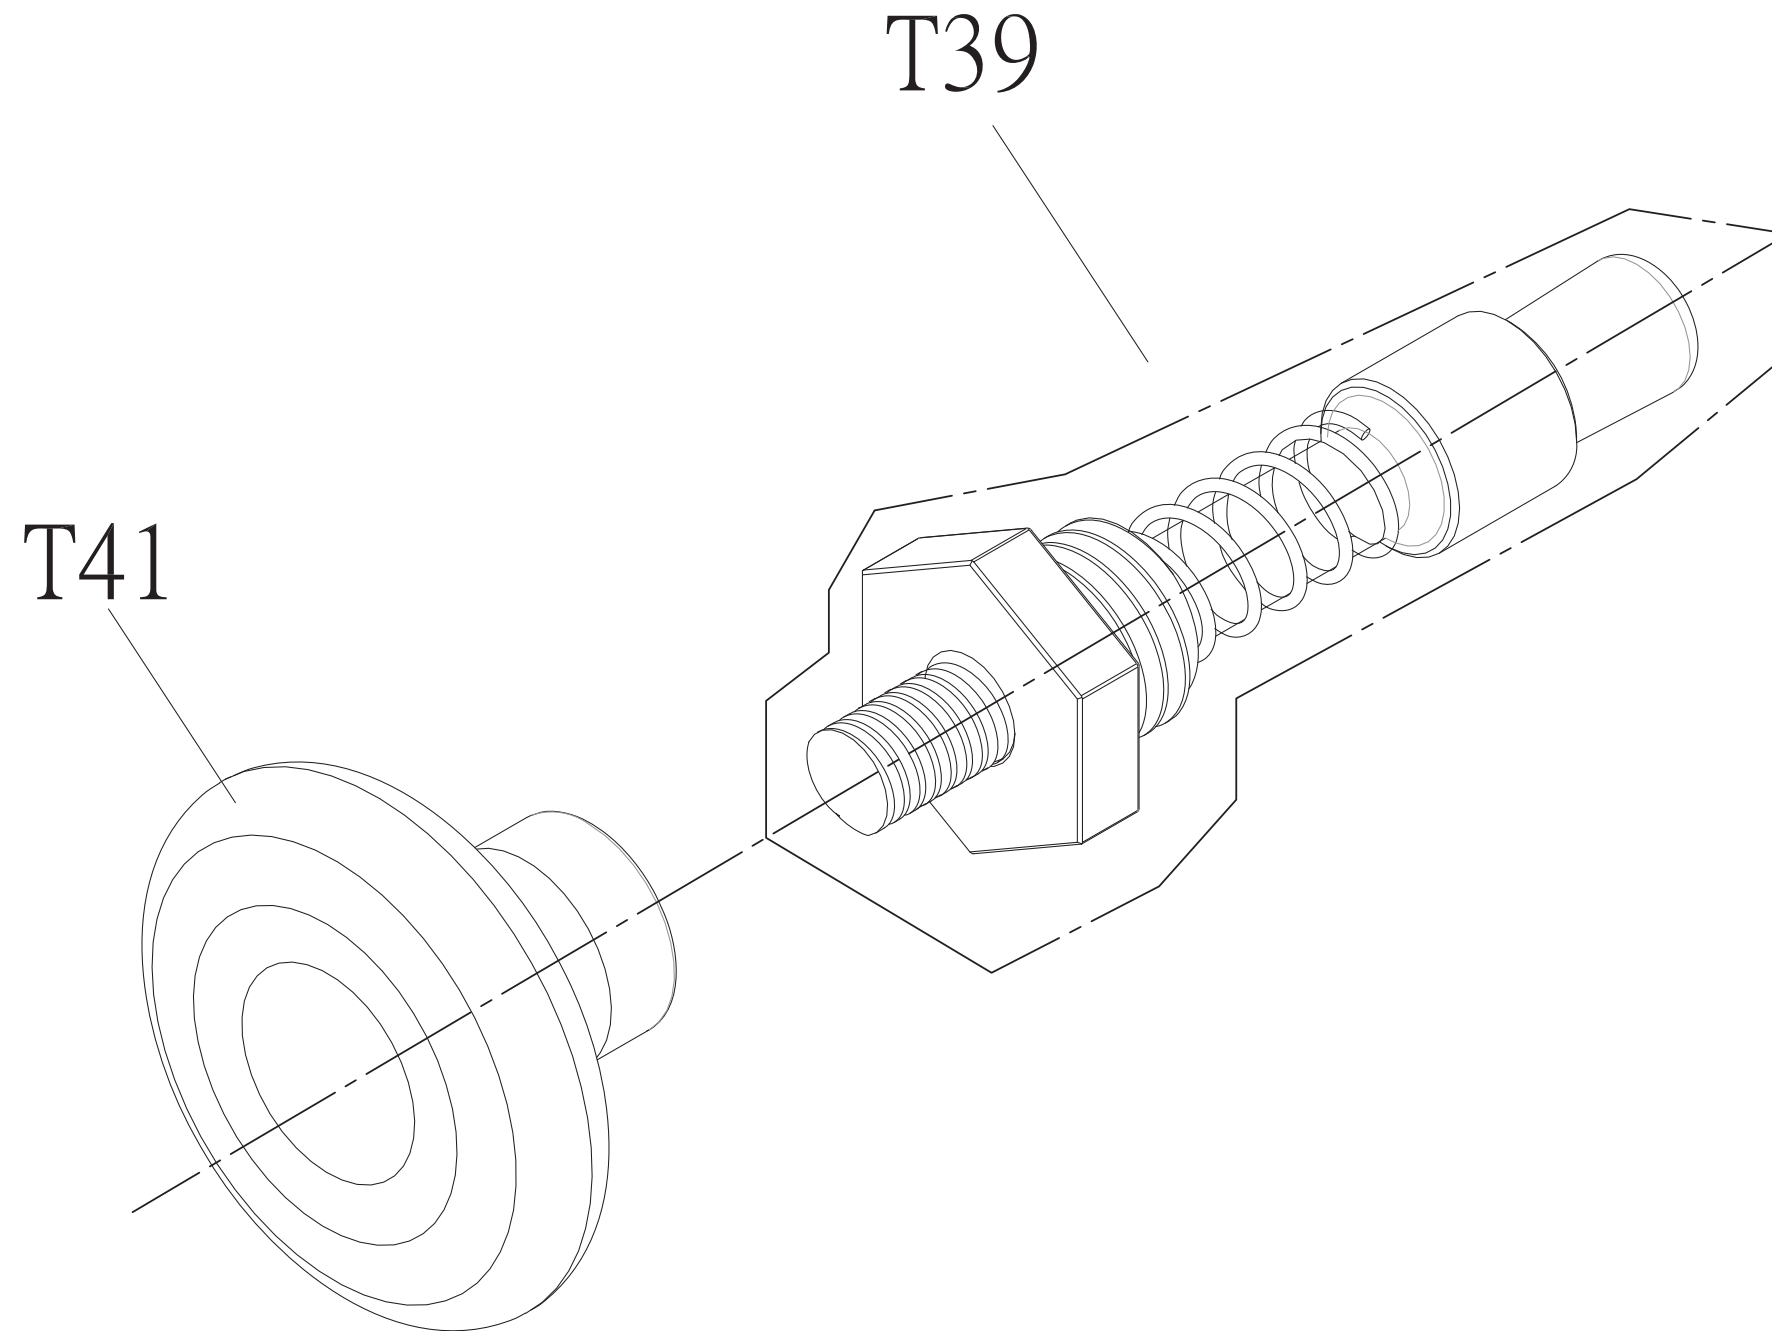

DRAWING NO	
PART NAME	Pin set;SA
PART NO	1000099694
APPROVE	Ares
DATE	2013/03/08

DRAWING NO			
PART NAME	Wheel Set:D		
PART NO	1000204523	REV	A
APPROVE	JEFFREY	DATE	03/26/11

T26

T26

T50

DRAWING NO			
PART NAME	Wheel Set;U		
PART NO	1000204524	REV	A
APPROVE	JEFFREY	DATE	03/26/11

DRAWING NO			
PART NAME	Frame Set;GM10B;;Service		
PART NO	See chart	REV	A
APPROVE	Ares	DATE	07/24/14

Coulour	Part no.
Default	1000204500
Black Matte	1000319961
Iced Sliver	1000349269

DRAWING NO			
PART NAME	Swivel arm set;GM10B		
PART NO	See chart	REV	A
APPROVE	Ares	DATE	07/24/14

Coulour	Part no.
Default	1000204507
Black Matte	1000319962
Iced Sliver	1000349270

DRAWING NO			
PART NAME	Linkage Tube Set;GM10B		
PART NO	See chart	REV	A
APPROVE	Ares	DATE	07/24/14

Coulour	Part no.
Default	1000204508
Black Matte	1000319963
Iced Sliver	1000349271

Coulour	Part no.
Default	1000204518
Black Matte	1000319965
Iced Sliver	1000349273

DRAWING NO			
PART NAME	seat set;GM10B;		
PART NO	See chart	REV	A
APPROVE	Ares	DATE	07/24/14

Coulour	Part no.
Default	1000215903
Black Matte	1000319966
Iced Sliver	1000349274