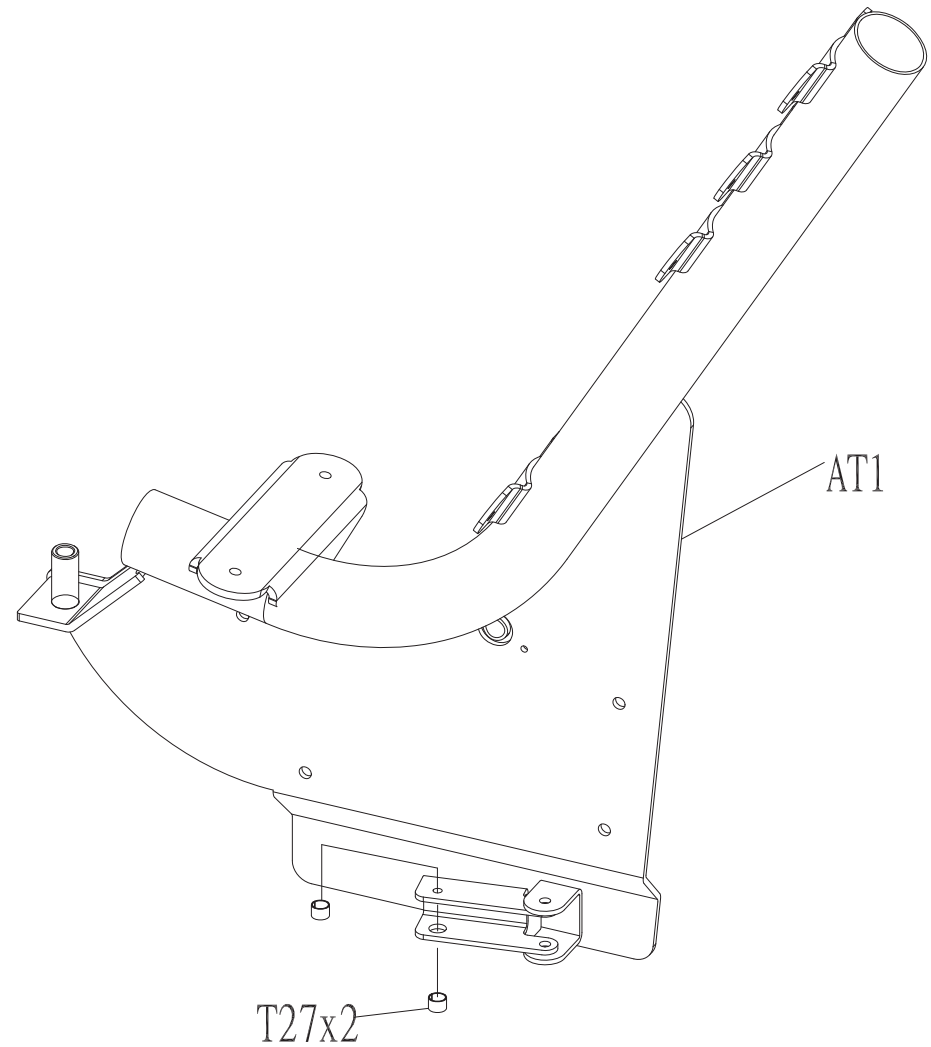

DRAWING NO	
PART NAME	Pin set;SA
PART NO	1000099694
APPROVE	Ares
DATE	2013/03/08

DRAWING NO			
PART NAME	Wheel Set:D		
PART NO	1000204523	REV	A
APPROVE	JEFFREY	DATE	03/26/11

T26

T26

T50

DRAWING NO			
PART NAME	Wheel Set;U		
PART NO	1000204524	REV	A
APPROVE	JEFFREY	DATE	03/26/11

DRAWING NO			
PART NAME	Handle Set;;left;GM10B		
PART NO	See chart	REV	A
APPROVE	Ares	DATE	07/24/14

Coulour	Part no.
Default	1000204517
Black Matte	1000319964
Iced Sliver	1000349272

DRAWING NO			
PART NAME	Handle Set;;right;GM10B		
PART NO	See chart	REV	A
APPROVE	Ares	DATE	07/24/14

Coulour	Part no.
Default	1000204518
Black Matte	1000319965
Iced Sliver	1000349273

DRAWING NO			
PART NAME	seat set;GM10B;		
PART NO	See chart	REV	A
APPROVE	Ares	DATE	07/24/14

Coulour	Part no.
Default	1000215903
Black Matte	1000319966
Iced Sliver	1000349274

DRAWING NO			
PART NAME	COVER SET;GM11D-KM		
PART NO	085775	REV	A
APPROVE	KNIGHT	DATE	111214