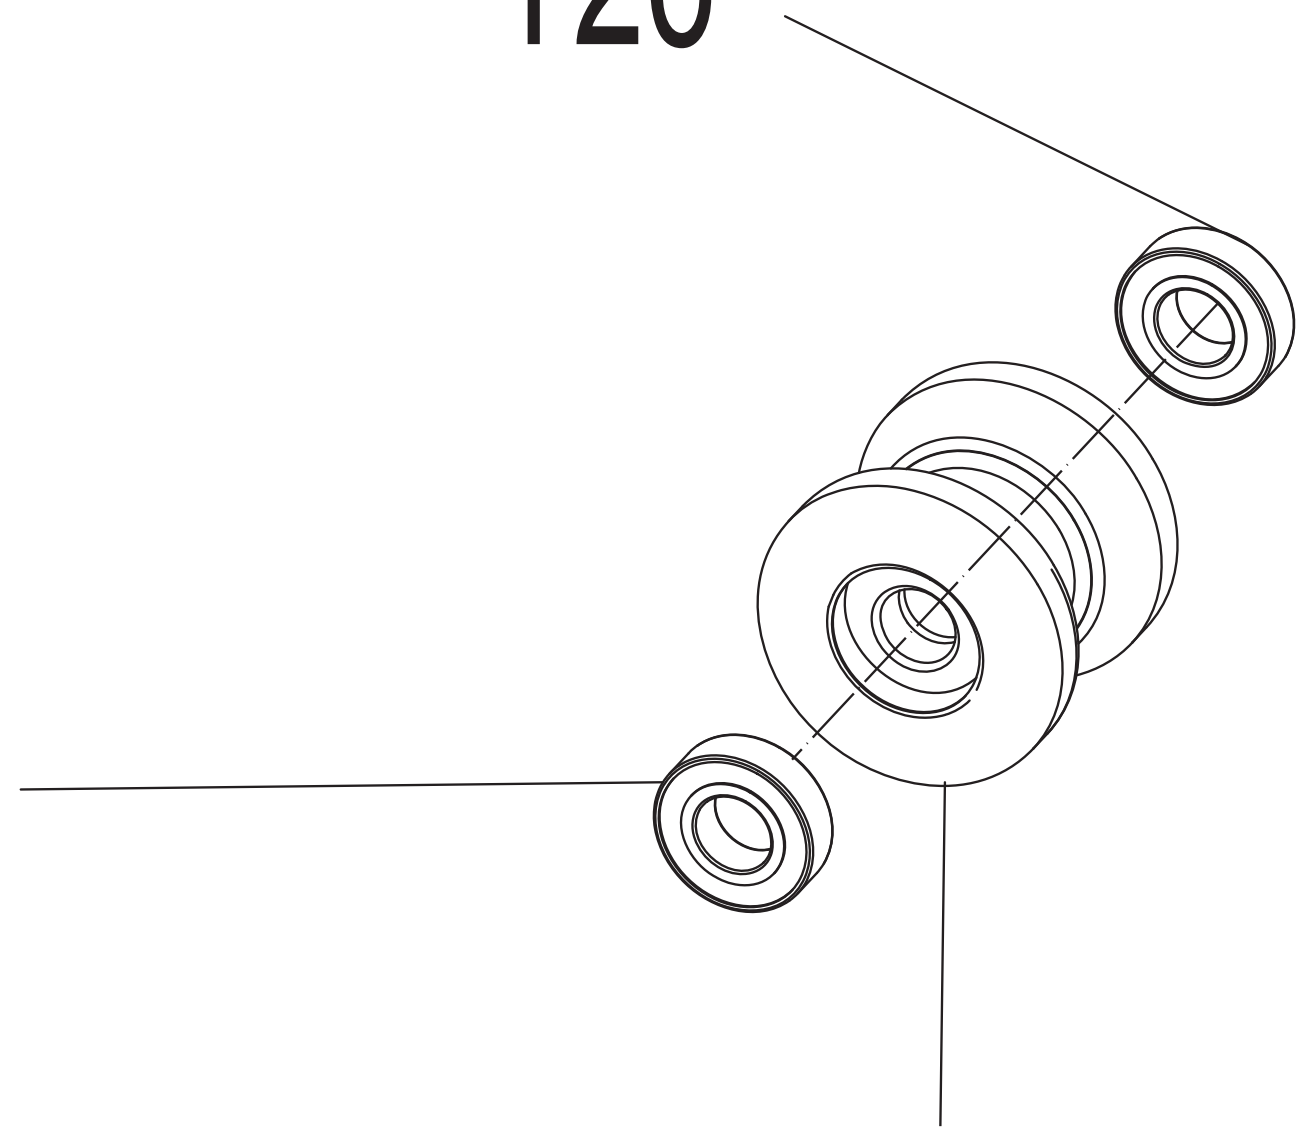

DRAWING NO	
PART NAME	Pin set;SA
PART NO	1000099694
APPROVE	Ares
DATE	2013/03/08

DRAWING NO			
PART NAME	Wheel Set:D		
PART NO	1000204523	REV	A
APPROVE	JEFFREY	DATE	03/26/11

T26

T26

T50

DRAWING NO			
PART NAME	Wheel Set;U		
PART NO	1000204524	REV	A
APPROVE	JEFFREY	DATE	03/26/11

DRAWING NO			
PART NAME	Frame Set;GM10B;;Service		
PART NO	See chart	REV	A
APPROVE	Ares	DATE	07/24/14

Coulour	Part no.
Default	1000204500
Black Matte	1000319961
Iced Sliver	1000349269

DRAWING NO			
PART NAME	Swivel arm set;GM10B		
PART NO	See chart	REV	A
APPROVE	Ares	DATE	07/24/14

Coulour	Part no.
Default	1000204507
Black Matte	1000319962
Iced Sliver	1000349270

DRAWING NO			
PART NAME	Linkage Tube Set;GM10B		
PART NO	See chart	REV	A
APPROVE	Ares	DATE	07/24/14

Coulour	Part no.
Default	1000204508
Black Matte	1000319963
Iced Sliver	1000349271

Coulour	Part no.
Default	1000204518
Black Matte	1000319965
Iced Sliver	1000349273

DRAWING NO			
PART NAME	seat set;GM10B;		
PART NO	See chart	REV	A
APPROVE	Ares	DATE	07/24/14

Coulour	Part no.
Default	1000215903
Black Matte	1000319966
Iced Sliver	1000349274