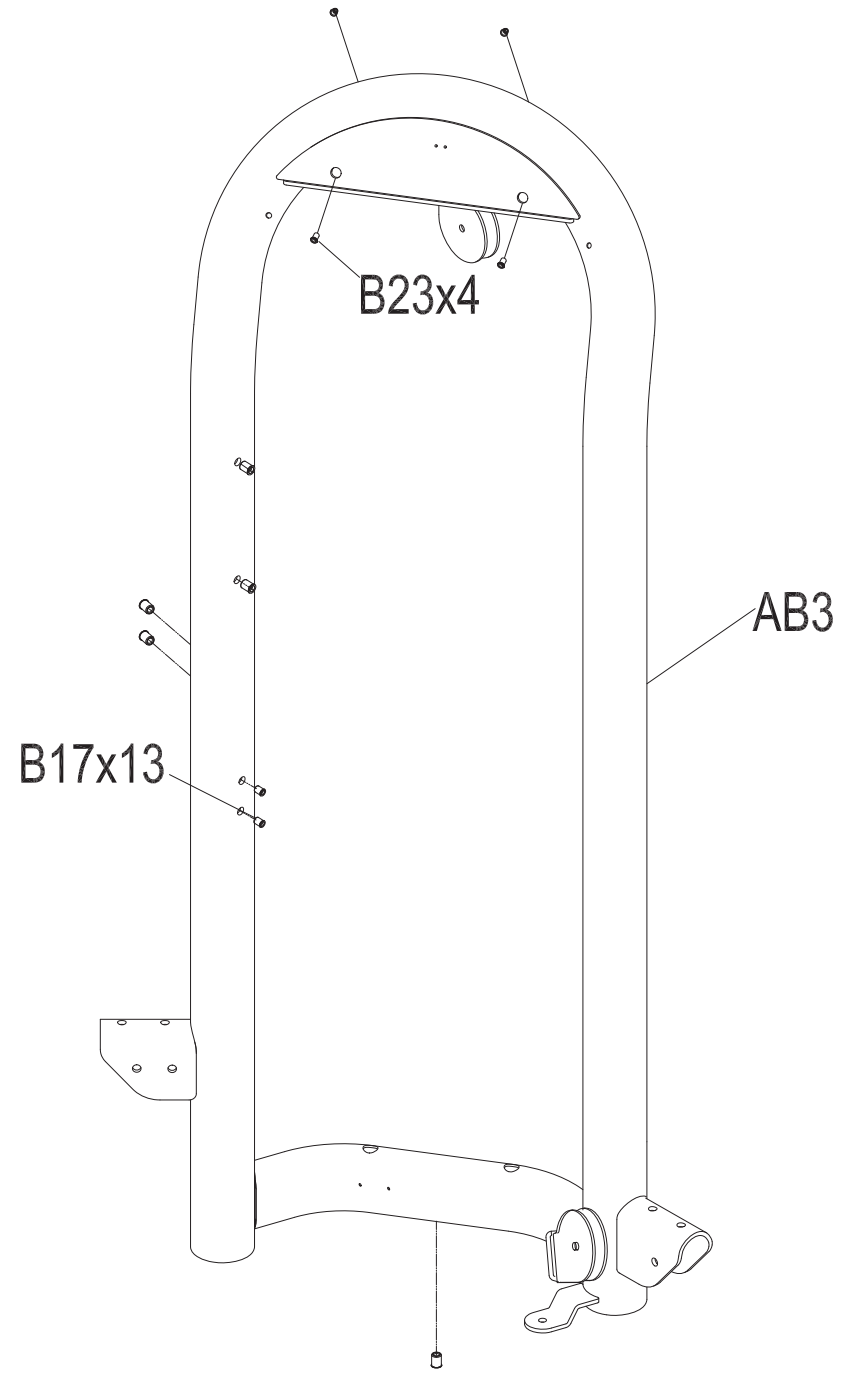

DRAWING NO	
PART NAME	Pin set;SA
PART NO	1000099694
APPROVE	Ares
DATE	2013/03/08

DRAWING NO			
PART NAME	Wheel Set:D		
PART NO	1000204523	REV	A
APPROVE	JEFFREY	DATE	03/26/11

T26

T26

T50

DRAWING NO			
PART NAME	Wheel Set;U		
PART NO	1000204524	REV	A
APPROVE	JEFFREY	DATE	03/26/11

DRAWING NO			
PART NAME	Frame Set;GM10B;;Service		
PART NO	See chart	REV	A
APPROVE	Ares	DATE	07/24/14

Coulour	Part no.
Default	1000204500
Black Matte	1000319961
Iced Sliver	1000349269

DRAWING NO			
PART NAME	Swivel arm set;GM10B		
PART NO	See chart	REV	A
APPROVE	Ares	DATE	07/24/14

Coulour	Part no.
Default	1000204507
Black Matte	1000319962
Iced Sliver	1000349270

DRAWING NO			
PART NAME	Linkage Tube Set;GM10B		
PART NO	See chart	REV	A
APPROVE	Ares	DATE	07/24/14

Coulour	Part no.
Default	1000204508
Black Matte	1000319963
Iced Sliver	1000349271

DRAWING NO			
PART NAME	Handle Set;;left;GM10B		
PART NO	See chart	REV	A
APPROVE	Ares	DATE	07/24/14

Coulour	Part no.
Default	1000204517
Black Matte	1000319964
Iced Sliver	1000349272

DRAWING NO			
PART NAME	Handle Set;;right;GM10B		
PART NO	See chart	REV	A
APPROVE	Ares	DATE	07/24/14