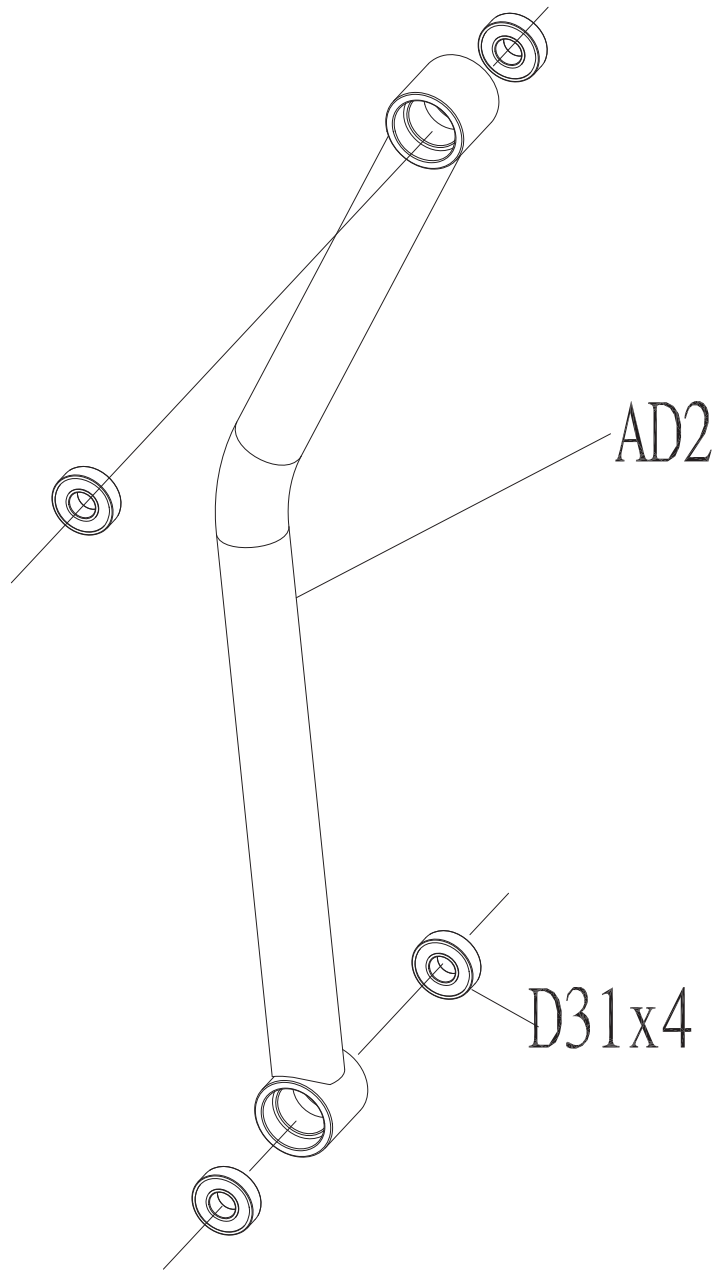

DRAWING NO	
PART NAME	Pin set;SA
PART NO	1000099694
APPROVE	Ares
DATE	2013/03/08

DRAWING NO			
PART NAME	Wheel Set:D		
PART NO	1000204523	REV	A
APPROVE	JEFFREY	DATE	03/26/11

T26

T26

T50

DRAWING NO			
PART NAME	Wheel Set;U		
PART NO	1000204524	REV	A
APPROVE	JEFFREY	DATE	03/26/11

DRAWING NO			
PART NAME	Frame Set;GM10B;;Service		
PART NO	See chart	REV	A
APPROVE	Ares	DATE	07/24/14

Coulour	Part no.
Default	1000204500
Black Matte	1000319961
Iced Sliver	1000349269

DRAWING NO			
PART NAME	Swivel arm set;GM10B		
PART NO	See chart	REV	A
APPROVE	Ares	DATE	07/24/14

Coulour	Part no.
Default	1000204507
Black Matte	1000319962
Iced Sliver	1000349270

DRAWING NO			
PART NAME	Linkage Tube Set;GM10B		
PART NO	See chart	REV	A
APPROVE	Ares	DATE	07/24/14

Coulour	Part no.
Default	1000204508
Black Matte	1000319963
Iced Sliver	1000349271

DRAWING NO			
PART NAME	Handle Set;;left;GM10B		
PART NO	See chart	REV	A
APPROVE	Ares	DATE	07/24/14

Coulour	Part no.
Default	1000204517
Black Matte	1000319964
Iced Sliver	1000349272

DRAWING NO			
PART NAME	Handle Set;;right;GM10B		
PART NO	See chart	REV	A
APPROVE	Ares	DATE	07/24/14