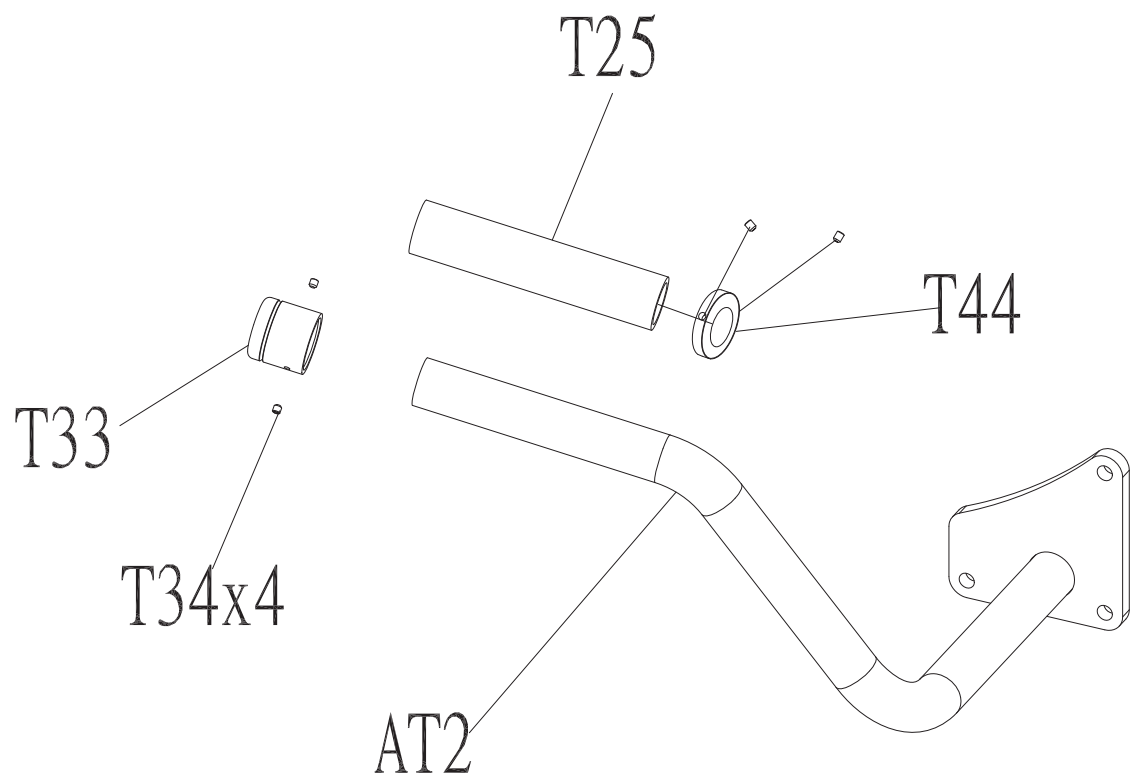

DRAWING NO			
PART NAME	Frame Set;GM10B;;Service		
PART NO	See chart	REV	A
APPROVE	Ares	DATE	07/24/14

Coulour	Part no.
Default	1000204500
Black Matte	1000319961
Iced Sliver	1000349269

DRAWING NO			
PART NAME	Swivel arm set;GM10B		
PART NO	See chart	REV	A
APPROVE	Ares	DATE	07/24/14

Coulour	Part no.
Default	1000204507
Black Matte	1000319962
Iced Sliver	1000349270

DRAWING NO			
PART NAME	Linkage Tube Set;GM10B		
PART NO	See chart	REV	A
APPROVE	Ares	DATE	07/24/14

Coulour	Part no.
Default	1000204508
Black Matte	1000319963
Iced Sliver	1000349271

DRAWING NO			
PART NAME	Handle Set;;left;GM10B		
PART NO	See chart	REV	A
APPROVE	Ares	DATE	07/24/14

Coulour	Part no.
Default	1000204517
Black Matte	1000319964
Iced Sliver	1000349272

DRAWING NO			
PART NAME	Handle Set;;right;GM10B		
PART NO	See chart	REV	A
APPROVE	Ares	DATE	07/24/14

Coulour	Part no.
Default	1000204518
Black Matte	1000319965
Iced Sliver	1000349273

DRAWING NO			
PART NAME	seat set;GM10B;		
PART NO	See chart	REV	A
APPROVE	Ares	DATE	07/24/14

Coulour	Part no.
Default	1000215903
Black Matte	1000319966
Iced Sliver	1000349274