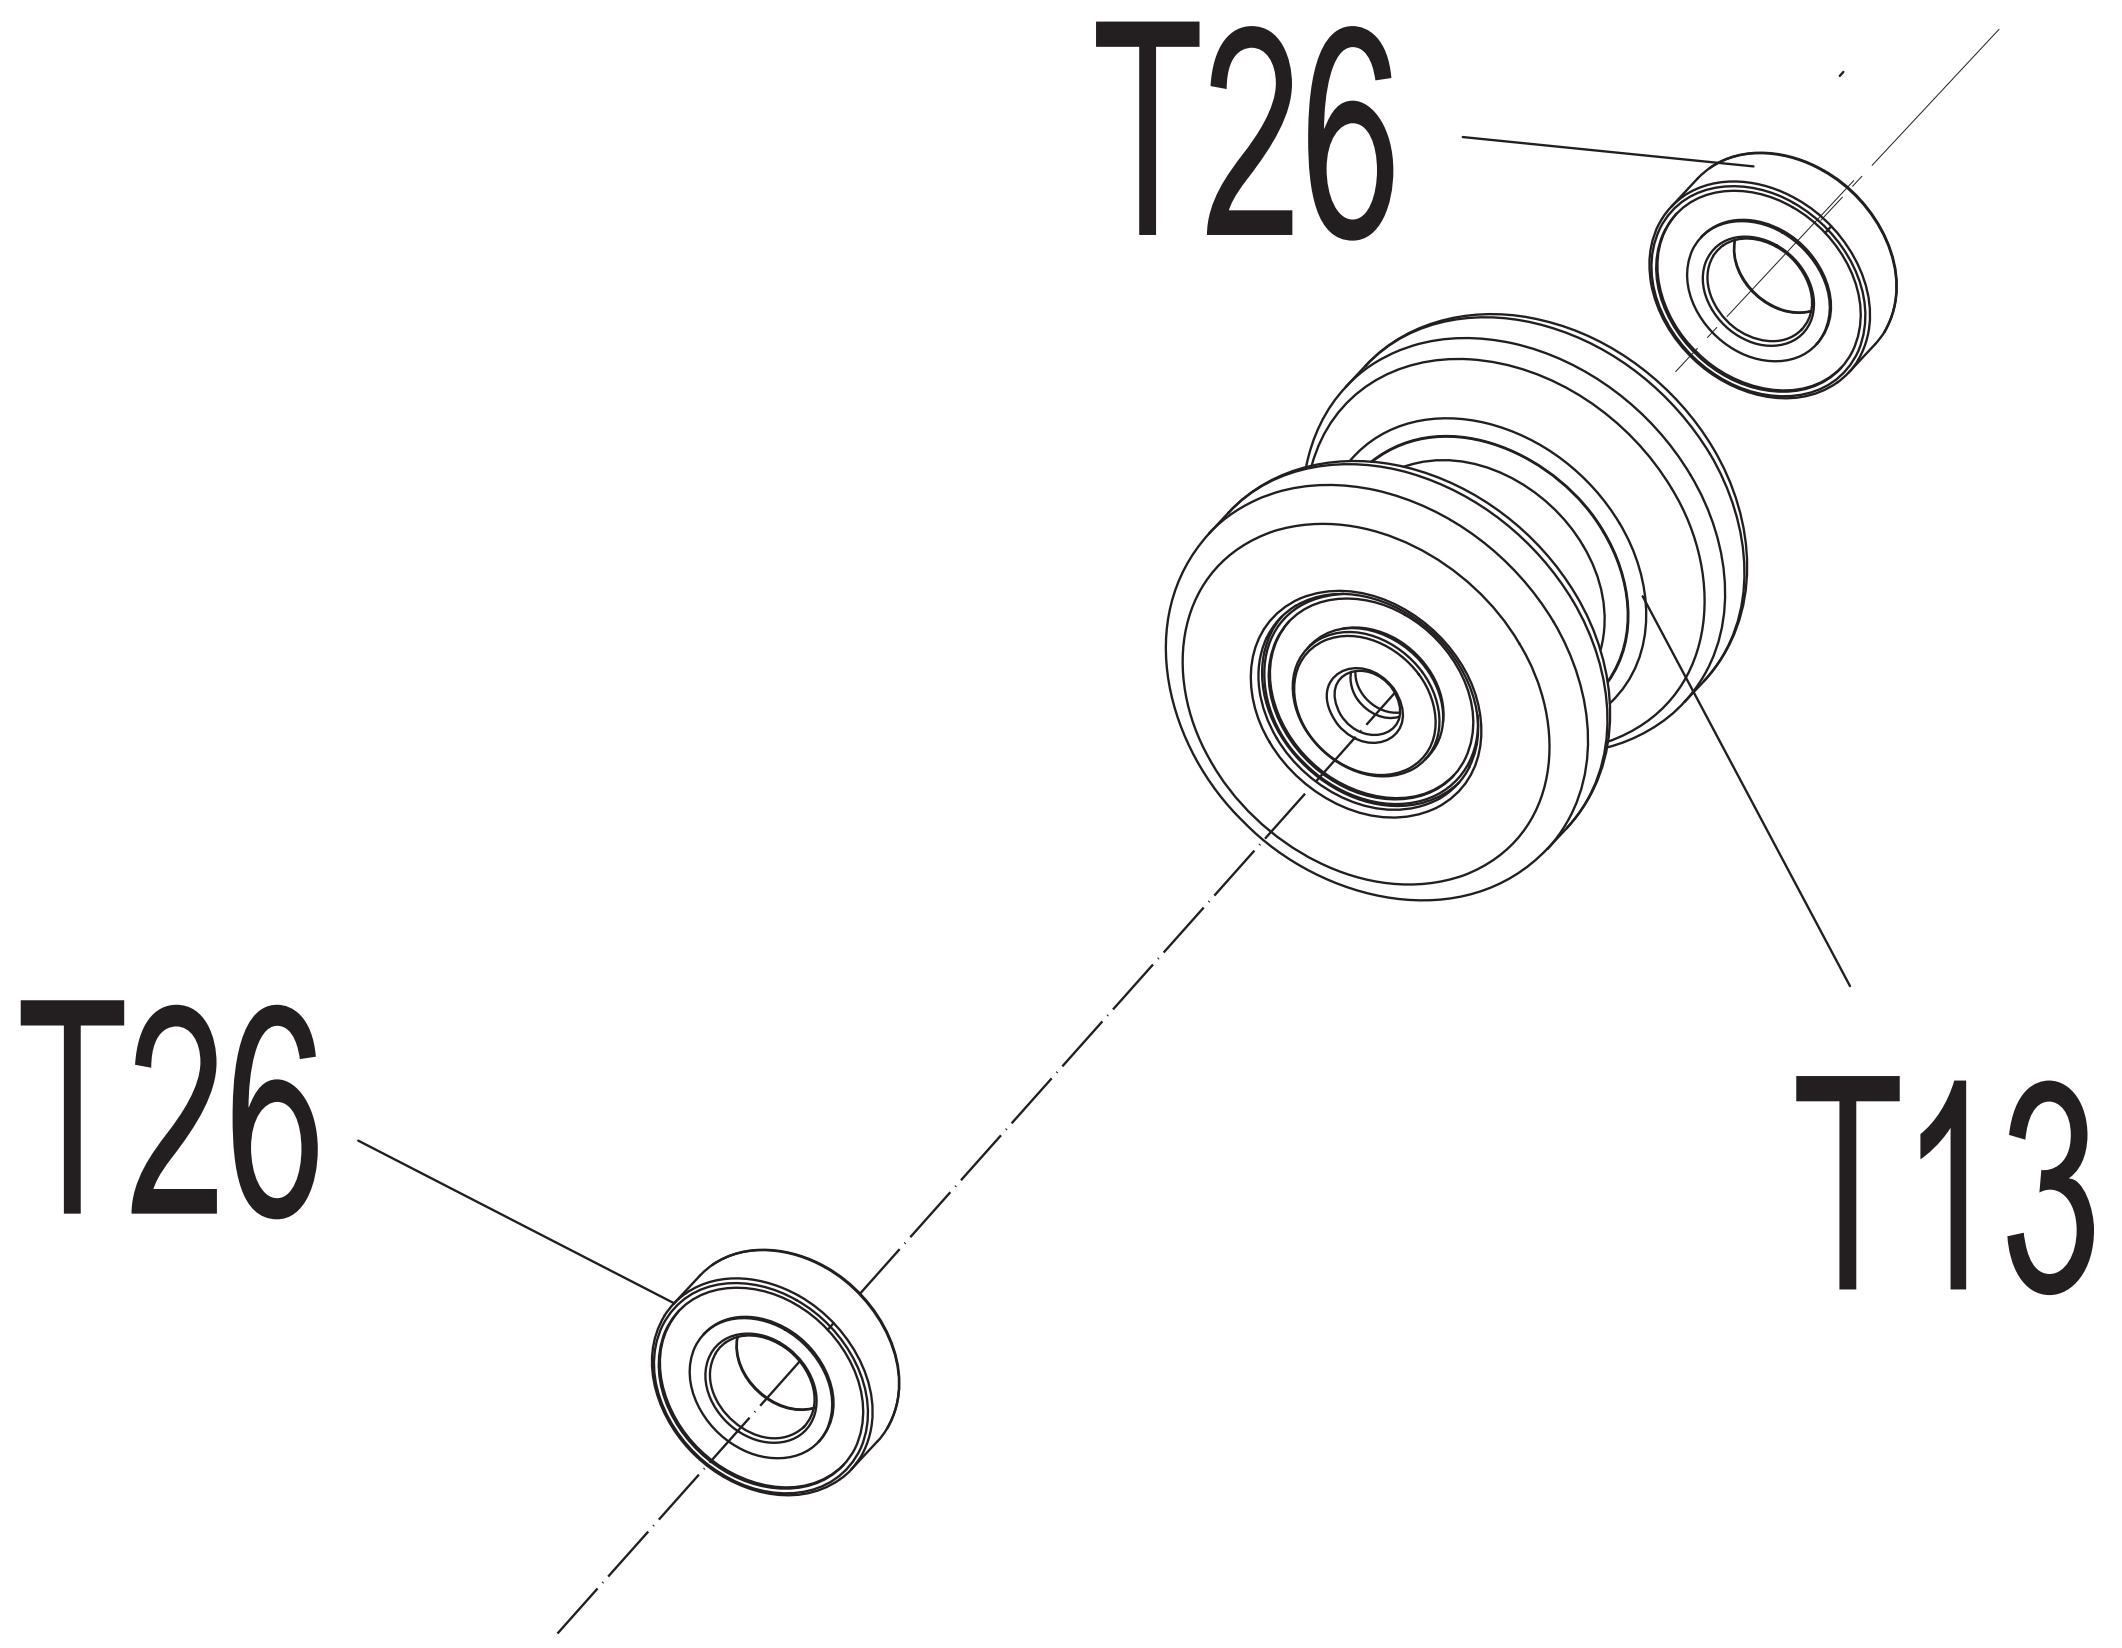

DRAWING NO	
PART NAME	Pin set;SA
PART NO	1000099694
APPROVE	Ares
DATE	2013/03/08

DRAWING NO			
PART NAME	Wheel Set:D		
PART NO	1000204523	REV	A
APPROVE	JEFFREY	DATE	03/26/11

T26

T26

T50

DRAWING NO			
PART NAME	Wheel Set;U		
PART NO	1000204524	REV	A
APPROVE	JEFFREY	DATE	03/26/11

DRAWING NO			
PART NAME	Frame Set;GM10B;;Service		
PART NO	See chart	REV	A
APPROVE	Ares	DATE	07/24/14

Coulour	Part no.
Default	1000204500
Black Matte	1000319961
Iced Sliver	1000349269

DRAWING NO			
PART NAME	Swivel arm set;GM10B		
PART NO	See chart	REV	A
APPROVE	Ares	DATE	07/24/14

Coulour	Part no.
Default	1000204507
Black Matte	1000319962
Iced Sliver	1000349270

DRAWING NO			
PART NAME	Linkage Tube Set;GM10B		
PART NO	See chart	REV	A
APPROVE	Ares	DATE	07/24/14

Coulour	Part no.
Default	1000204508
Black Matte	1000319963
Iced Sliver	1000349271

Coulour	Part no.
Default	1000204518
Black Matte	1000319965
Iced Sliver	1000349273

DRAWING NO			
PART NAME	seat set;GM10B;		
PART NO	See chart	REV	A
APPROVE	Ares	DATE	07/24/14

Coulour	Part no.
Default	1000215903
Black Matte	1000319966
Iced Sliver	1000349274