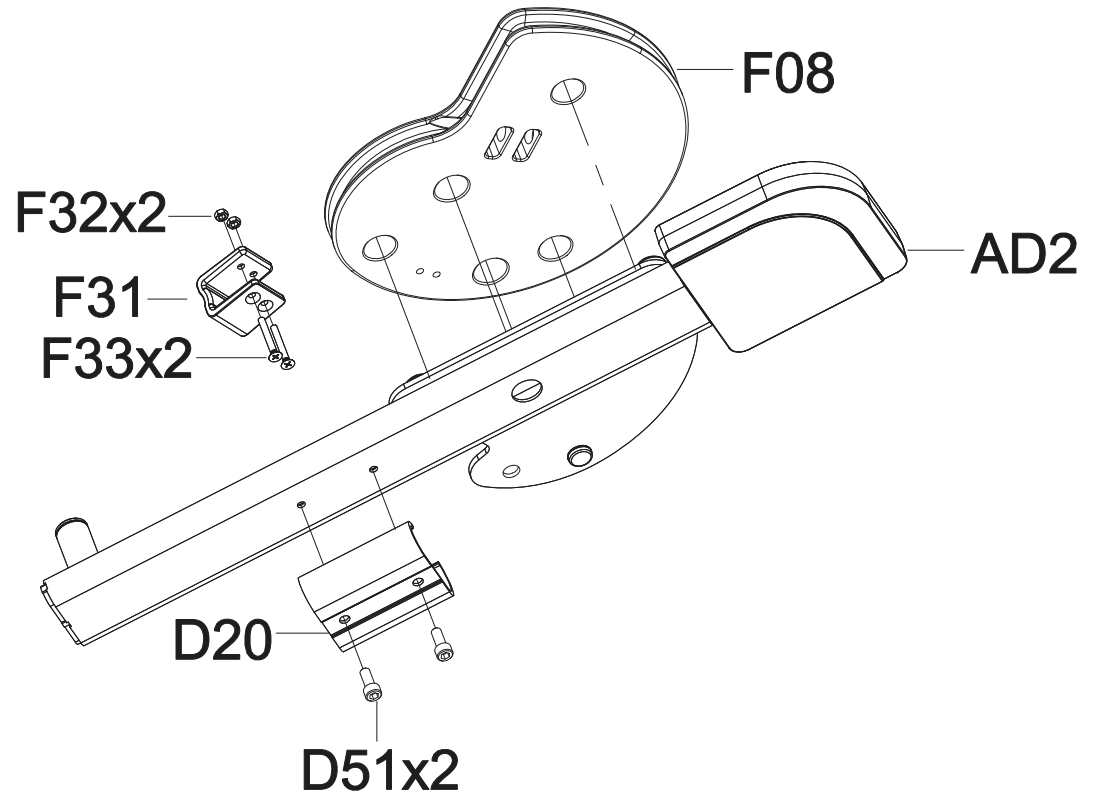

DRAWING NO	GM122-A10		
PART NAME	Pedal Arm set;Semi-Assy;right		
PART NO	See Chart		REV A
APPROVE	Zhanghuixiao	DATE	01.05.2018

Part NO.	Color
1000420166	Iced Sliver
1000420167	Platinum
1000420168	Polarized Titanium
1000420169	Lace White
1000420170	Pearl White
1000420171	Mat Black
1000420172	Black Glossy

DRAWING NO	GM122-A11		
PART NAME	Pedal Arm set;Semi-Assy;left		
PART NO	See Chart	REV	A
APPROVE	Zhanghuxiao		

Part NO.	Color
1000420180	Iced Sliver
1000420181	Platinum
1000420182	Polarized Titanium
1000420183	Lace White
1000420184	Pearl White
1000420185	Mat Black
1000420186	Black Glossy

DRAWING NO	GM122-A12		
PART NAME	Peadal Arm Grip Set;Semi-Assy		
PART NO	See Chart	REV	A
APPROVE	Zhanghuxiao	DATE	01.05.2018

Part NO.	Color
1000420194	Iced Sliver
1000420198	Platinum
1000420199	Polarized Titanium
1000420202	Lace White
1000420203	Pearl White
1000420204	Mat Black
1000420205	Black Glossy