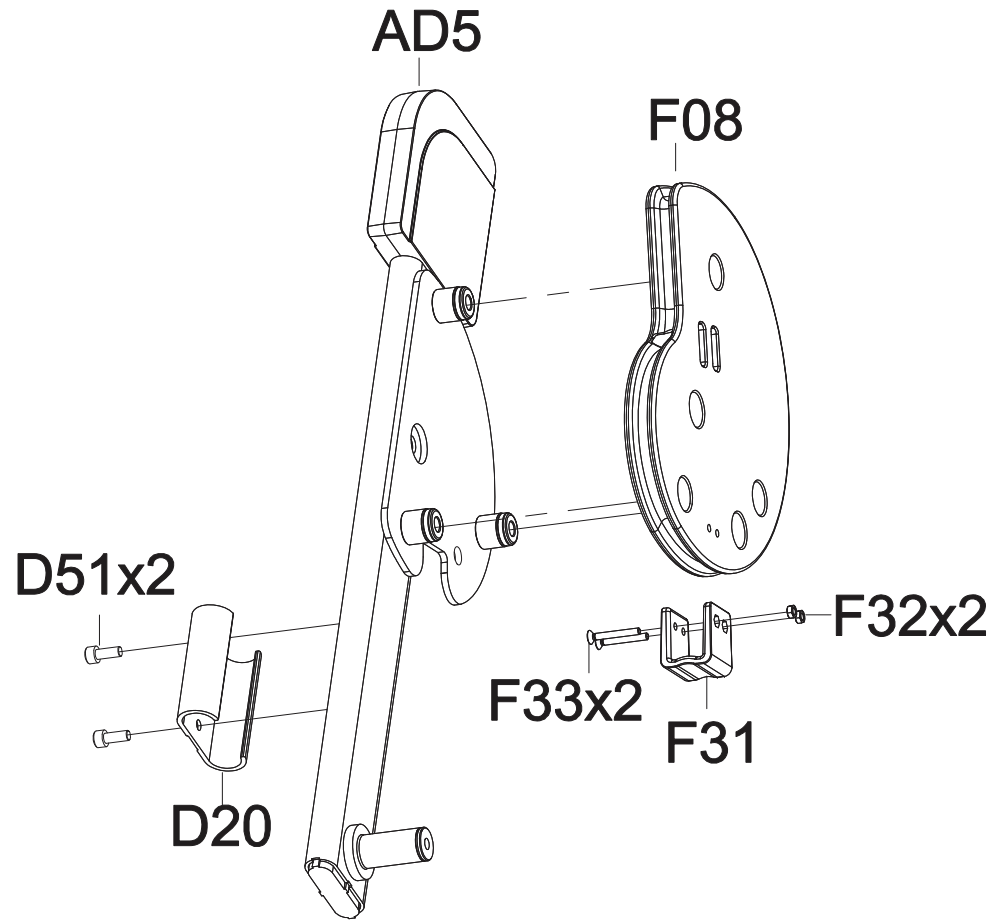

DRAWING NO	GM122-A10		
PART NAME	Pedal Arm set;Semi-Assy;right		
PART NO	See Chart		REV A
APPROVE	Zhanghuixiao	DATE	01.05.2018

Part NO.	Color
1000420166	Iced Sliver
1000420167	Platinum
1000420168	Polarized Titanium
1000420169	Lace White
1000420170	Pearl White
1000420171	Mat Black
1000420172	Black Glossy

DRAWING NO	GM122-A11		
PART NAME	Pedal Arm set;Semi-Assy;left		
PART NO	See Chart	REV	A
APPROVE	Zhanghuxiao		

Part NO.	Color
1000420180	Iced Sliver
1000420181	Platinum
1000420182	Polarized Titanium
1000420183	Lace White
1000420184	Pearl White
1000420185	Mat Black
1000420186	Black Glossy

DRAWING NO	GM122-A12		
PART NAME	Peadal Arm Grip Set;Semi-Assy		
PART NO	See Chart	REV	A
APPROVE	Zhanghuxiao	DATE	01.05.2018

Part NO.	Color
1000420194	Iced Sliver
1000420198	Platinum
1000420199	Polarized Titanium
1000420202	Lace White
1000420203	Pearl White
1000420204	Mat Black
1000420205	Black Glossy