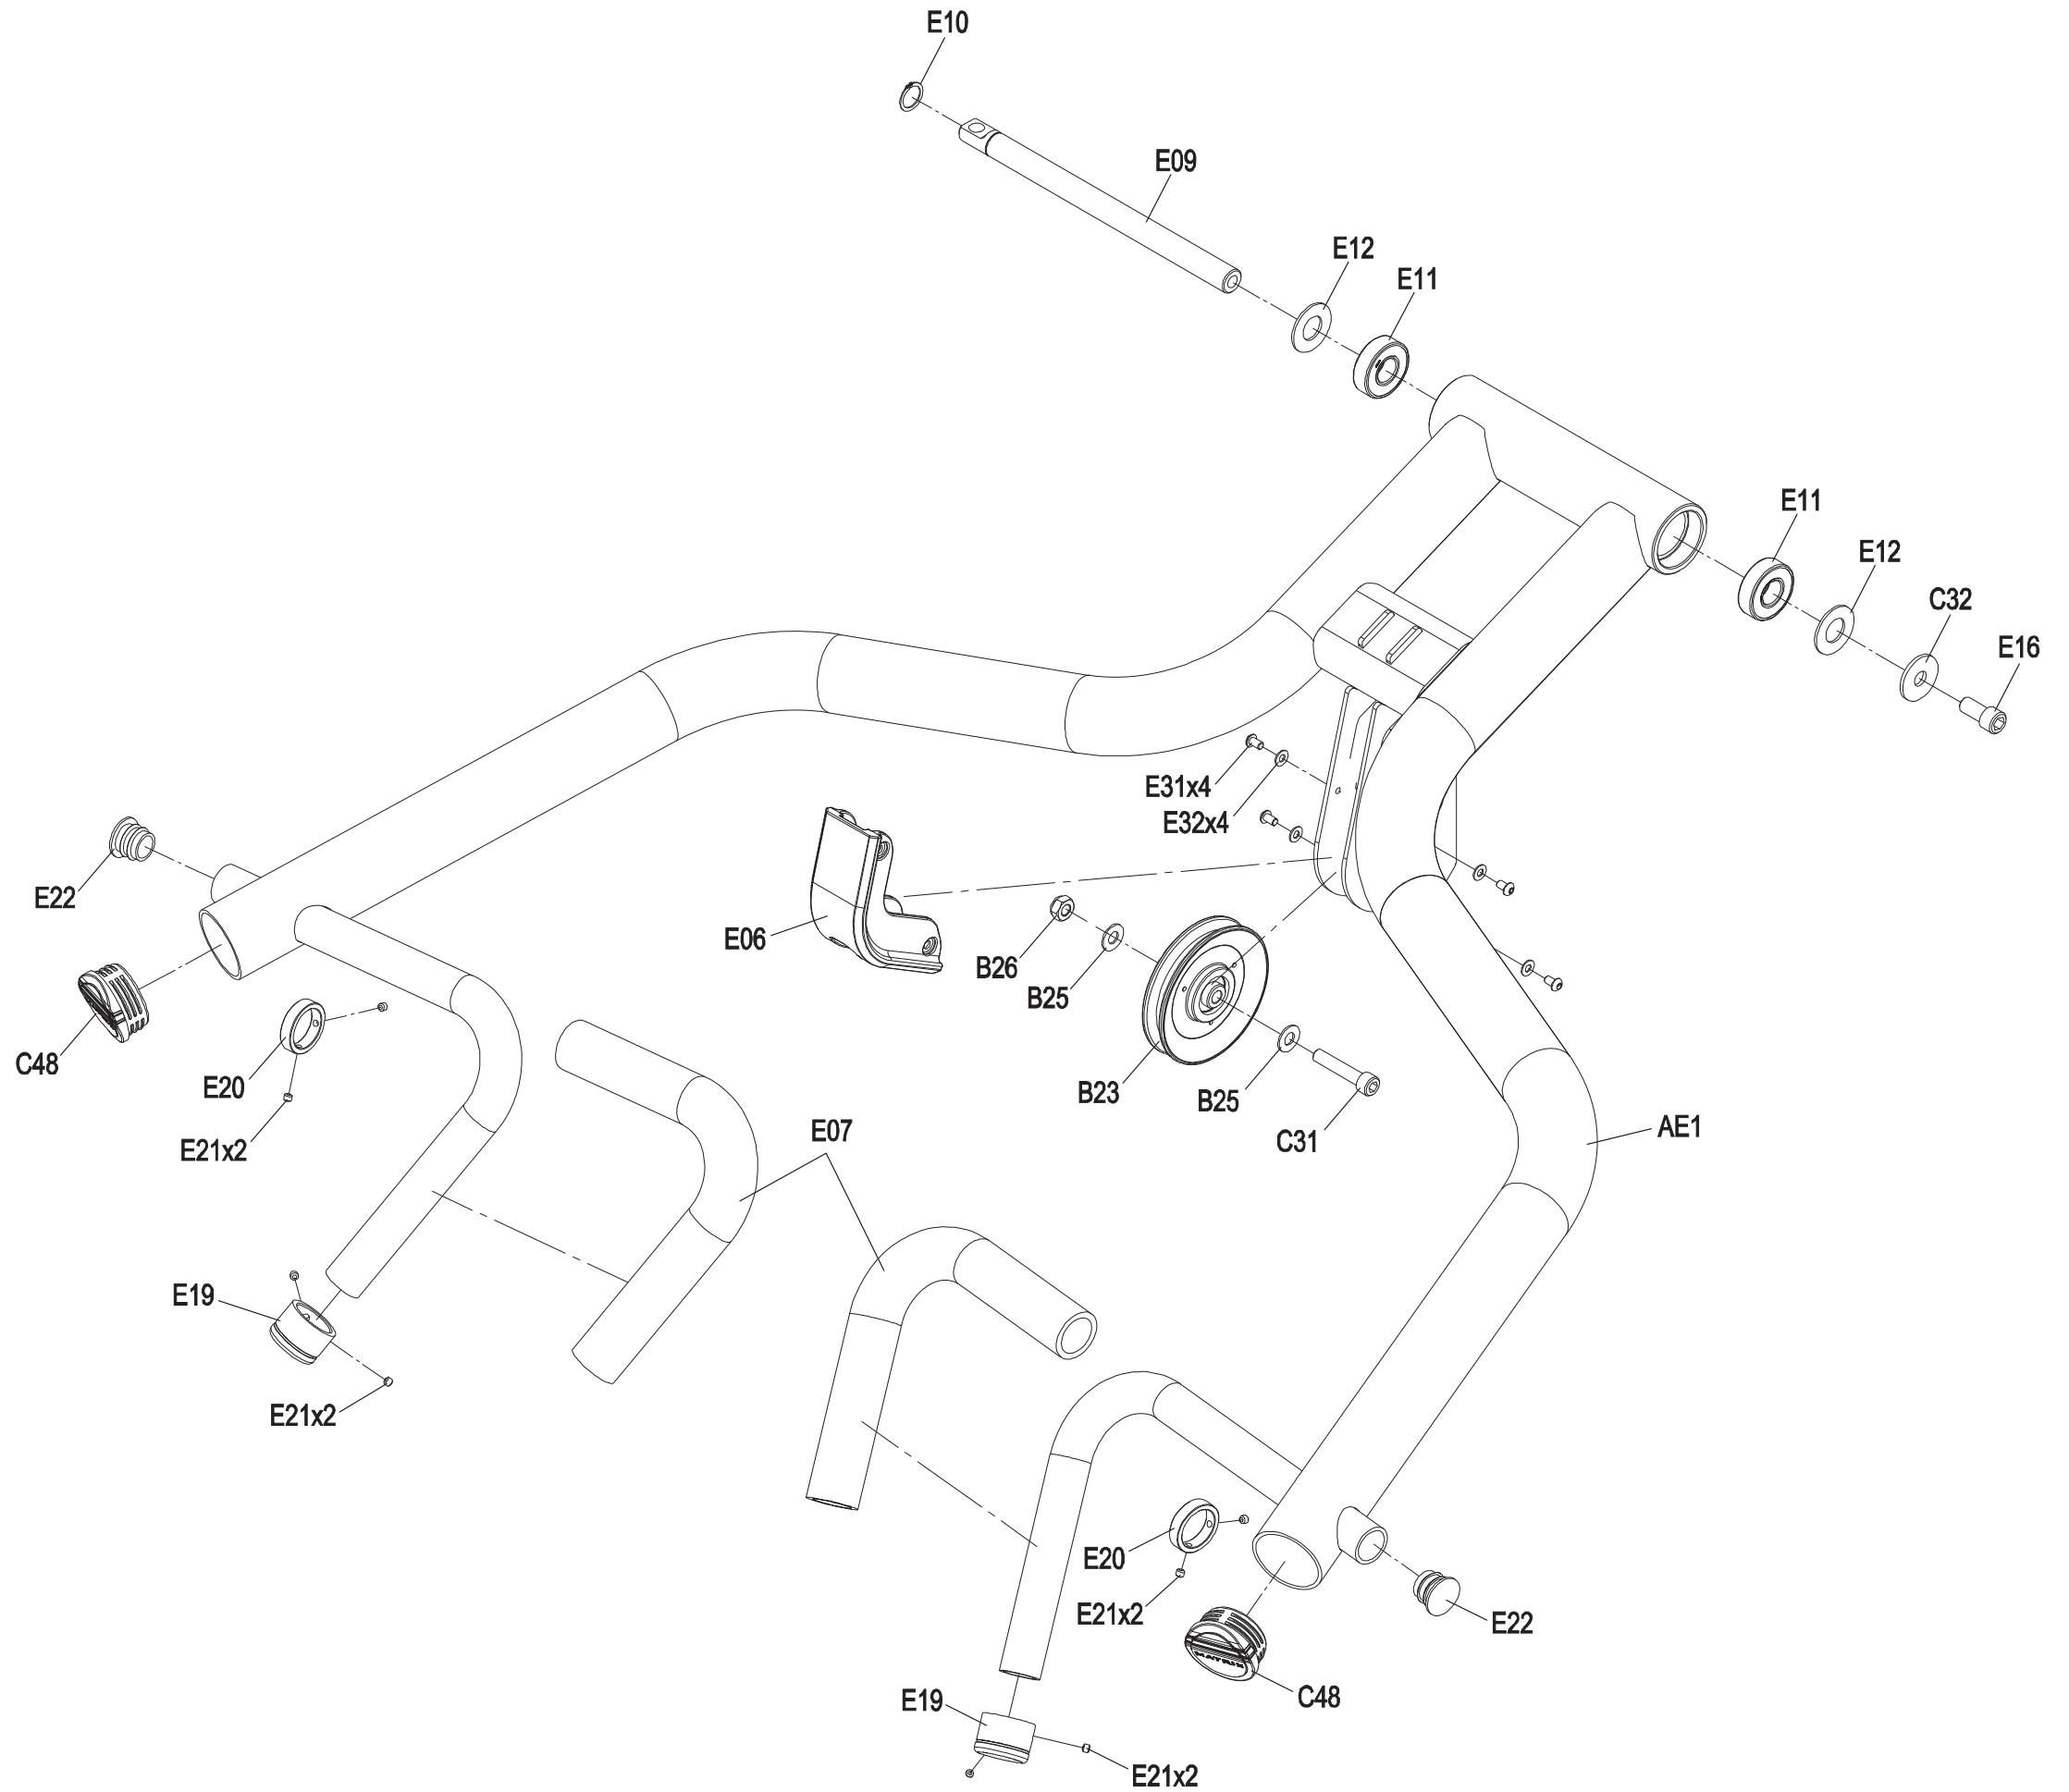

DRAWING NO	GM59-AK22		
PART NAME	Wps;Superstratum;Paint Black LM1018;		
PART NO	1000207217	REV	A
APPROVE	KNIGHT	DATE	10122016

DRAWING NO			
PART NAME	PULL PIN		
PART NO	1000209623	REV	A
APPROVE	CINDY	DATE	20111212

DRAWING NO	GM100-SF01		
PART NAME	Grip Set ; Assembling		
PART NO	See Chart		A
APPROVE	Zero	DATE	10.10.2016

Part NO.	Color
1000399308	Iced Sliver
1000399310	Mat Black
1000399317	Platinum
1000399320	Polarized Titanium
1000399322	Lace White
1000399324	BlackGlossy
1000399326	Pearl White

DRAWING NO			
PART NAME	SHIELD SET;U		
PART NO	1000220477		
APPROVE	JOHN	DATE	20120711

Note: Part of Premium Kit Only

DRAWING NO	
PART NAME	SENSE ORGAN SET
PART NO	1000200250 <span style="float: right;">REV A</span>
APPROVE	JOHN      DATE 20120711

Note: Part of Premium Kit Only

230 Lbs weight stack