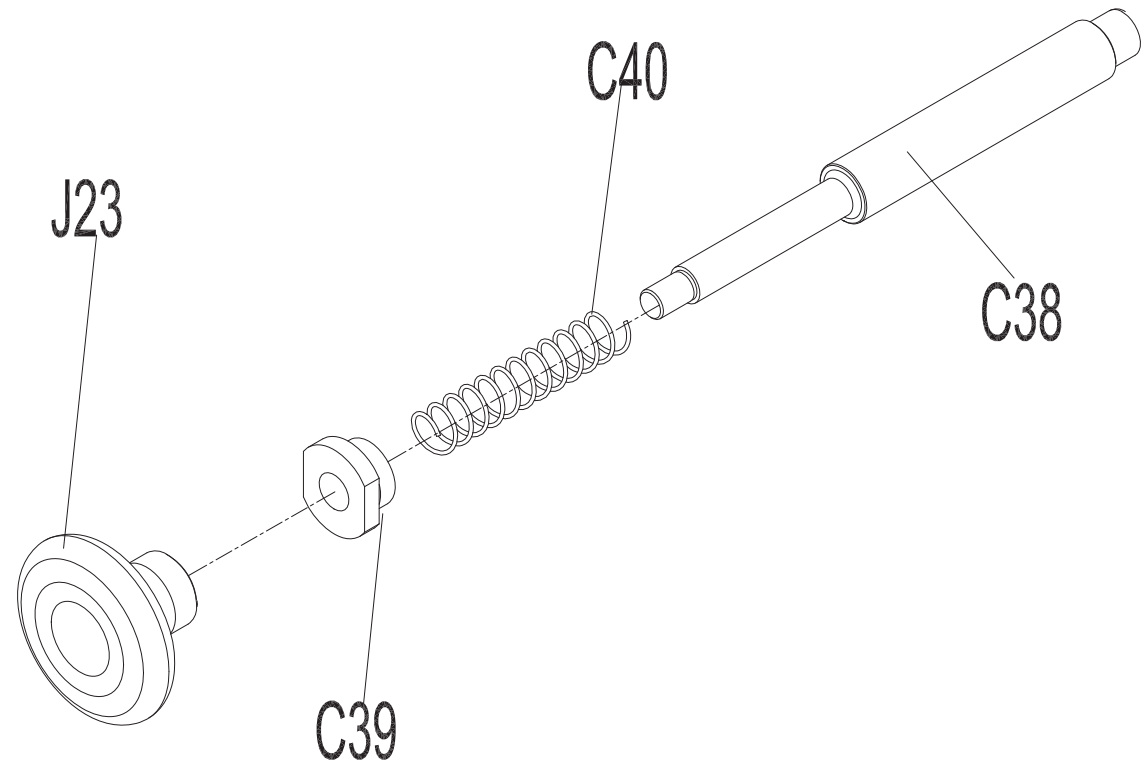

DRAWING NO	GM59-AK22		
PART NAME	Wps;Superstratum;Paint Black LM1018;		
PART NO	1000207217	REV	A
APPROVE	KNIGHT	DATE	10122016

DRAWING NO			
PART NAME	PULL PIN		
PART NO	1000209623	REV	A
APPROVE	CINDY	DATE	20111212

DRAWING NO	GM100-SF01		
PART NAME	Grip Set ; Assembling		
PART NO	See Chart		A
APPROVE	Zero	DATE	10.10.2016

Part NO.	Color
1000399308	Iced Sliver
1000399310	Mat Black
1000399317	Platinum
1000399320	Polarized Titanium
1000399322	Lace White
1000399324	BlackGlossy
1000399326	Pearl White

DRAWING NO			
PART NAME	SHIELD SET;U		
PART NO	1000220477		
APPROVE	JOHN	DATE	20120711

Note: Part of Premium Kit Only

DRAWING NO	
PART NAME	SENSE ORGAN SET
PART NO	1000200250 <span style="float: right;">REV A</span>
APPROVE	JOHN      DATE 20120711

Note: Part of Premium Kit Only

230 Lbs weight stack