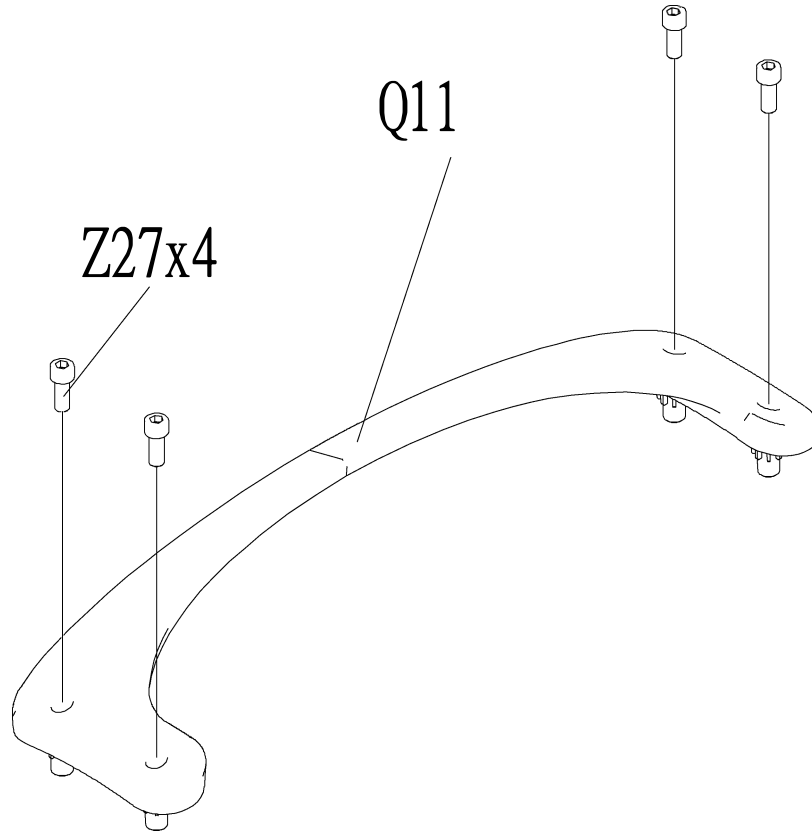

DRAWING NO	GM59-AK22		
PART NAME	Wps;Superstratum;Paint Black LM1018;		
PART NO	1000207217	REV	A
APPROVE	KNIGHT	DATE	10122016

DRAWING NO			
PART NAME	PULL PIN		
PART NO	1000209623	REV	A
APPROVE	CINDY	DATE	20111212

DRAWING NO	GM100-SF01		
PART NAME	Grip Set ; Assembling		
PART NO	See Chart		A
APPROVE	Zero	DATE	10.10.2016

Part NO.	Color
1000399308	Iced Sliver
1000399310	Mat Black
1000399317	Platinum
1000399320	Polarized Titanium
1000399322	Lace White
1000399324	BlackGlossy
1000399326	Pearl White

DRAWING NO			
PART NAME	SHIELD SET;U		
PART NO	1000220477		
APPROVE	JOHN	DATE	20120711

Note: Part of Premium Kit Only

DRAWING NO	
PART NAME	SENSE ORGAN SET
PART NO	1000200250 <span style="float: right;">REV A</span>
APPROVE	JOHN      DATE 20120711

Note: Part of Premium Kit Only

230 Lbs weight stack