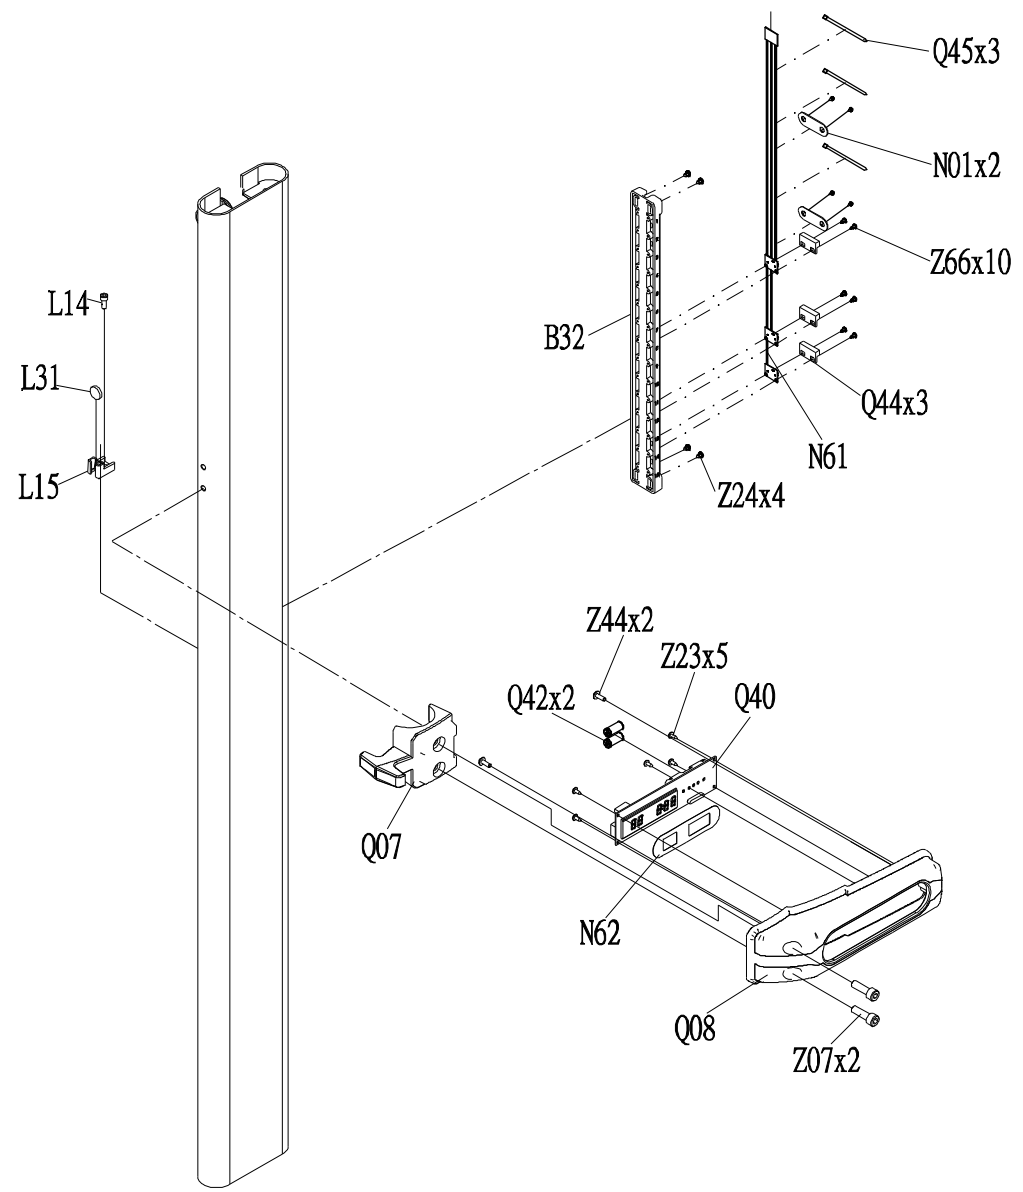

DRAWING NO	
PART NAME	SENSE ORGAN SET
PART NO	1000200250 REV A
APPROVE	JOHN DATE 20120711

Note: Part of Premium Kit Only