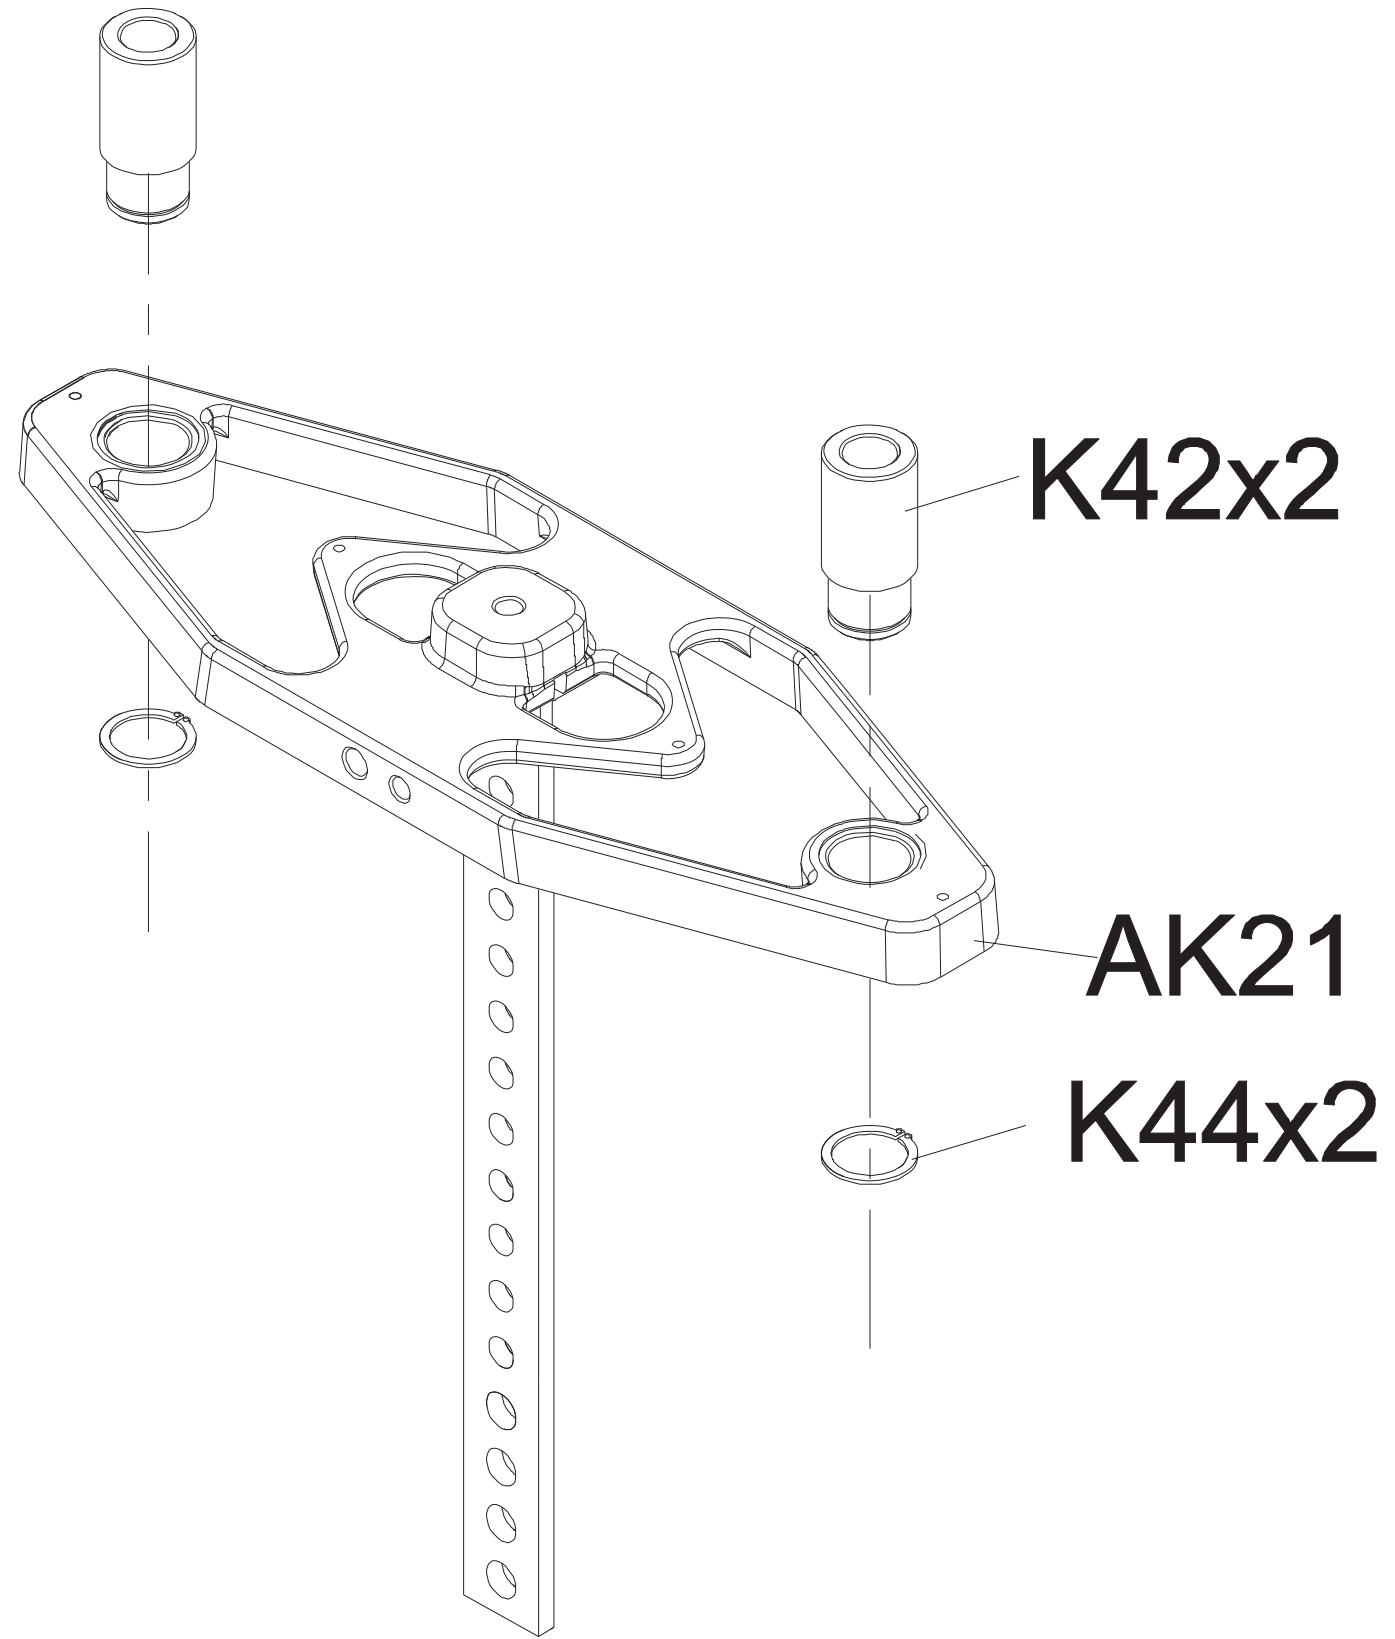

DRAWING NO	GM59-AK22		
PART NAME	Wps;Superstratum;Paint Black LM1018;		
PART NO	1000207217	REV	A
APPROVE	KNIGHT	DATE	10122016

DRAWING NO			
PART NAME	PULL PIN		
PART NO	1000209623	REV	A
APPROVE	CINDY	DATE	20111212

DRAWING NO	GM100-SF01		
PART NAME	Grip Set ; Assembling		
PART NO	See Chart		A
APPROVE	Zero	DATE	10.10.2016

Part NO.	Color
1000399308	Iced Sliver
1000399310	Mat Black
1000399317	Platinum
1000399320	Polarized Titanium
1000399322	Lace White
1000399324	BlackGlossy
1000399326	Pearl White

DRAWING NO			
PART NAME	SHIELD SET;U		
PART NO	1000220477		
APPROVE	JOHN	DATE	20120711

Note: Part of Premium Kit Only

DRAWING NO	
PART NAME	SENSE ORGAN SET
PART NO	1000200250 <span style="float: right;">REV A</span>
APPROVE	JOHN      DATE 20120711