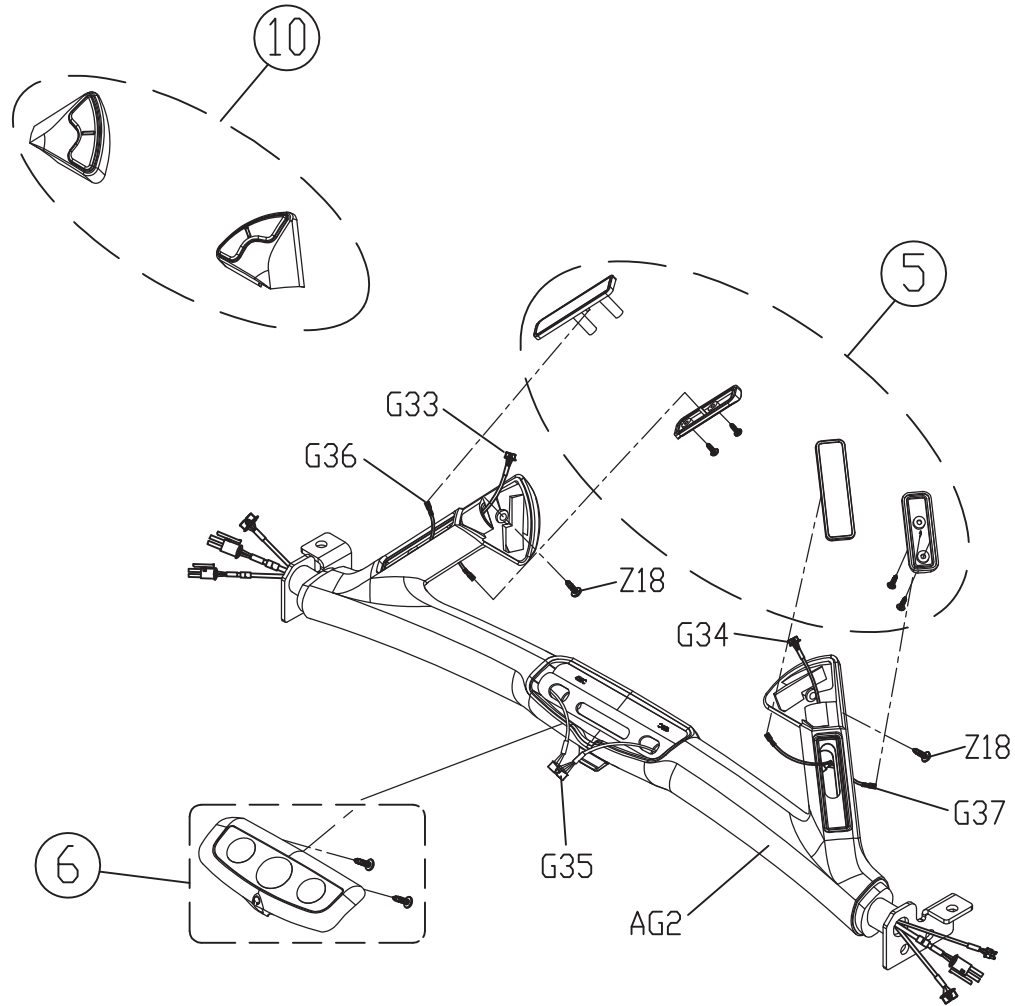

DRAWING NO	TM502-AG11		
PART NAME	Handlebar Set		
PART NO	1000207642 B		
APPROVE	SHUYI	DATE	030111

RAWING NO	TM502-AG12		
PART NAME	Quick Key Set		
PART NO	0000089687		
APPROVE	SHUYI	DATE	101211

DRAWING NO	TM520B-AN6
PART NAME	Console Set
PART NO	As Attachment
APPROVE	DICK DATE 081712

Part NO	Description
1000230475	Console Set;ES;ENG;T-7xeVA-03-C

DRAWING NO	EP613-AW31		
PART NAME	PANEL BOARD SET;15 INCH TFT LCD		
PART NO	1000233262	REV	A
APPROVE	DICK	DATE	20120615

DRAWING NO	TM503F-AW11		
PART NAME	Control Board;LMM		
PART NO	0000095708 REV I		
APPROVE	SHUYI	DATE	030512