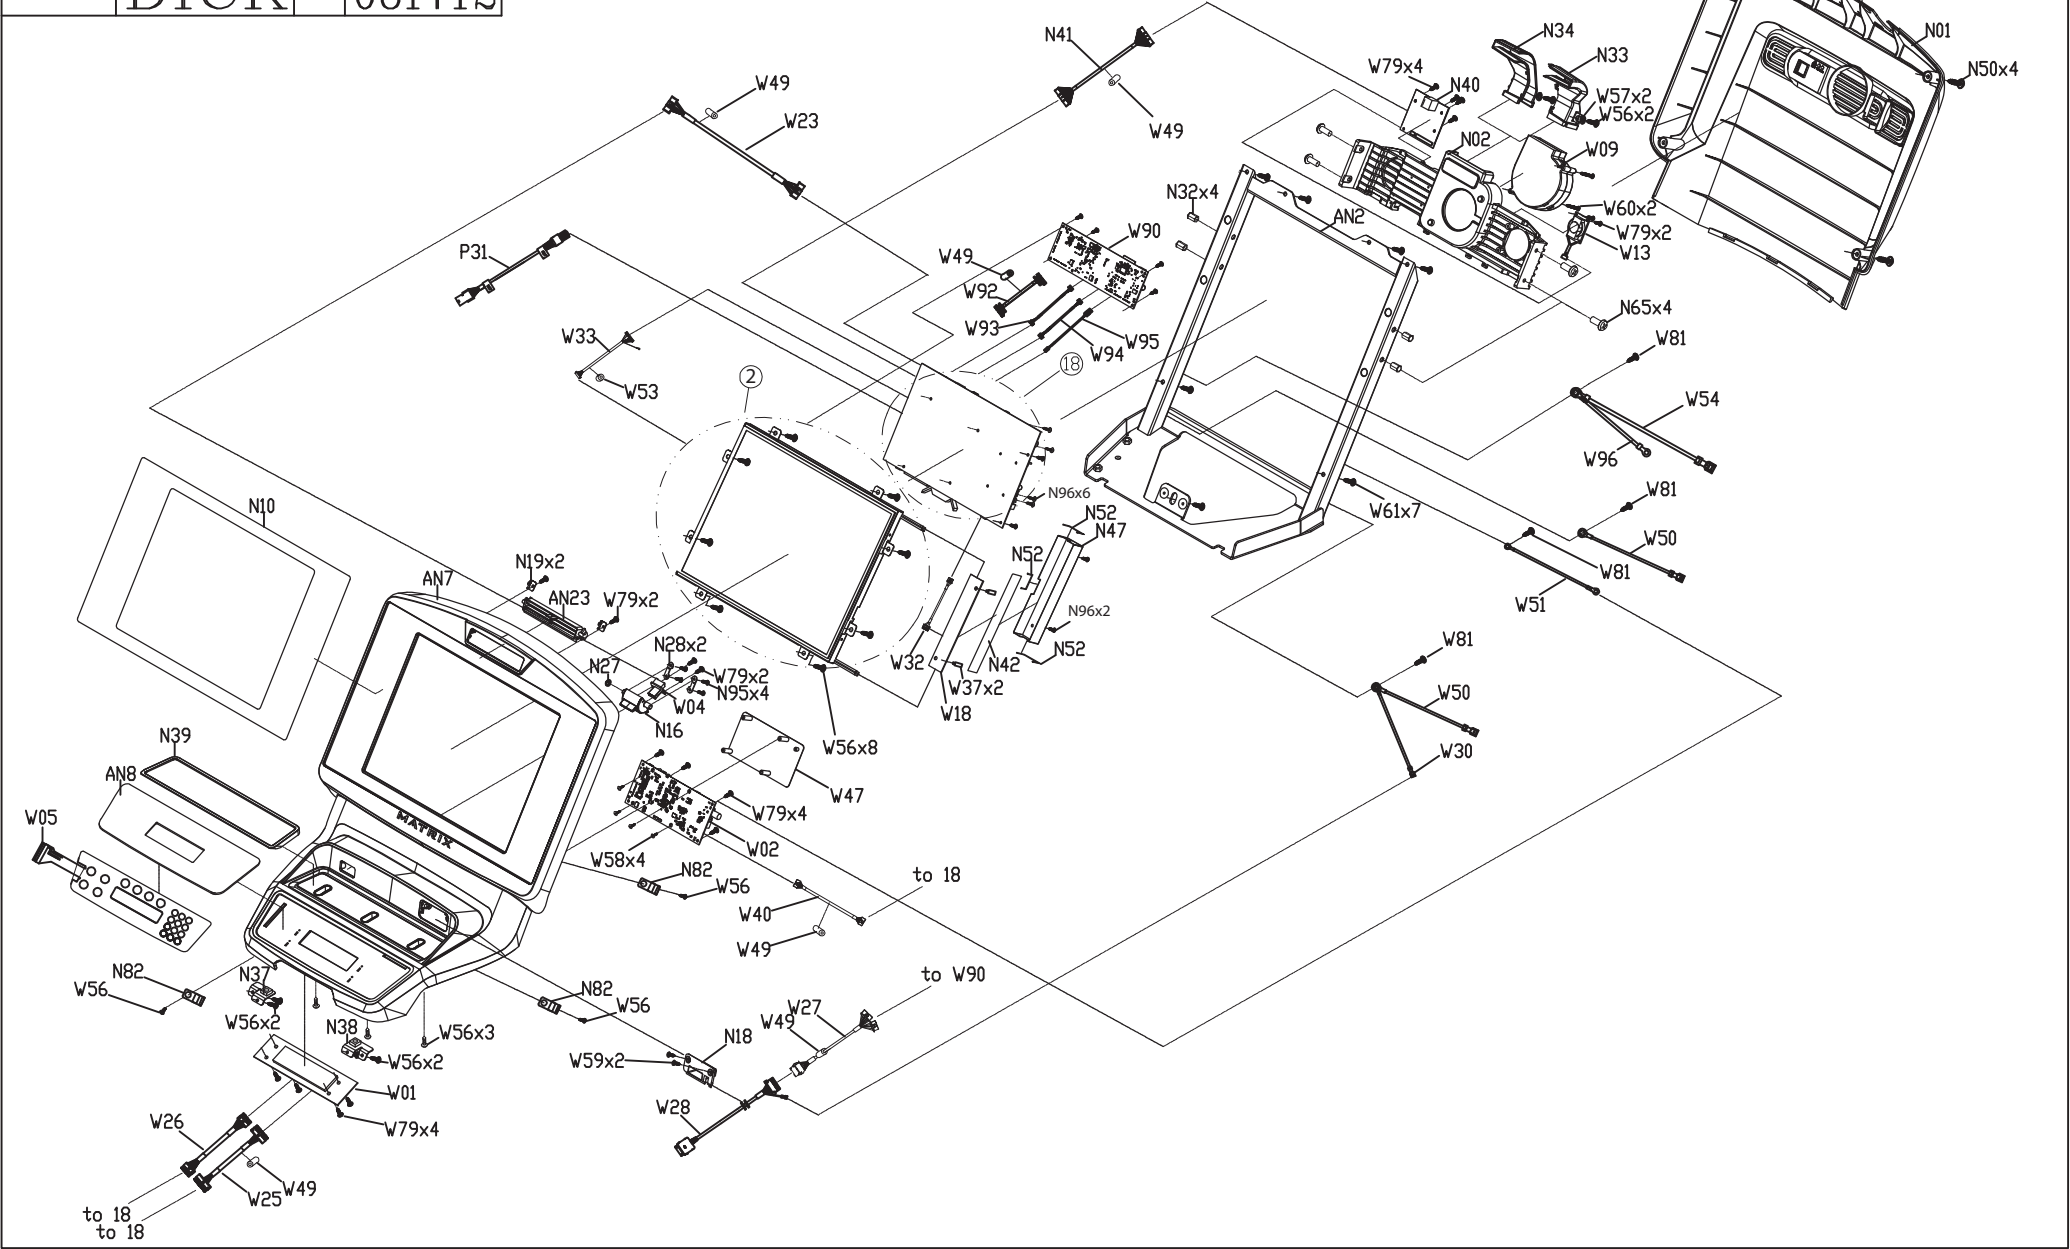

DRAWING NO	TM502-AG11		
PART NAME	Handlebar Set		
PART NO	1000207642 B		
APPROVE	SHUYI	DATE	030111

RAWING NO	TM502-AG12		
PART NAME	Quick Key Set		
PART NO	0000089687		
APPROVE	SHUYI	DATE	101211

DRAWING NO	TM520B-AN6
PART NAME	Console Set
PART NO	As Attachment
APPROVE	DICK DATE 081712

Part NO	Description
1000230475	Console Set;ES;ENG;T-7xeVA-03-C

DRAWING NO	EP613-AW31		
PART NAME	PANEL BOARD SET;15 INCH TFT LCD		
PART NO	1000233262	REV	A
APPROVE	DICK	DATE	20120615

DRAWING NO	TM503F-AW11		
PART NAME	Control Board;LMM		
PART NO	0000095708 REV I		
APPROVE	SHUYI	DATE	030512