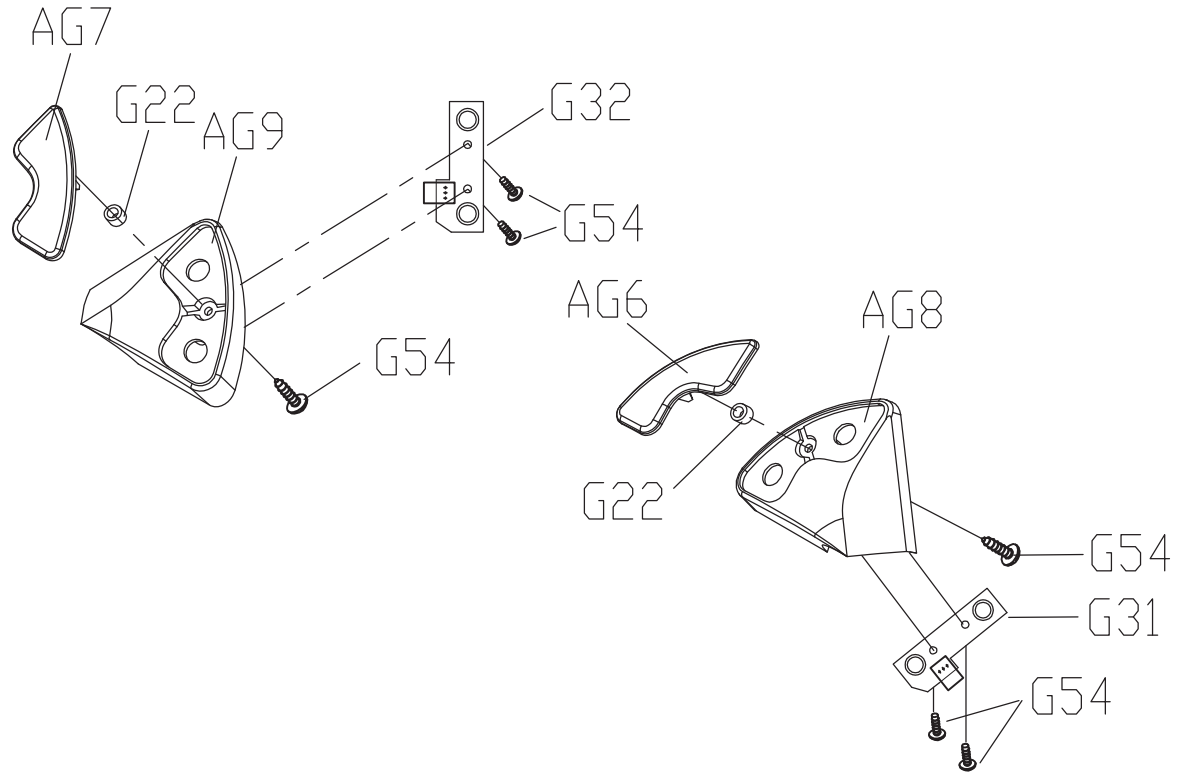

DRAWING NO	TM502-AG11		
PART NAME	Handlebar Set		
PART NO	1000207642 B		
APPROVE	SHUYI	DATE	030111

RAWING NO	TM502-AG12		
PART NAME	Quick Key Set		
PART NO	0000089687		
APPROVE	SHUYI	DATE	101211

DRAWING NO	TM520B-AN6
PART NAME	Console Set
PART NO	As Attachment
APPROVE	DICK DATE 081712

Part NO	Description
1000230475	Console Set;ES;ENG;T-7xeVA-03-C

DRAWING NO	EP613-AW31		
PART NAME	PANEL BOARD SET;15 INCH TFT LCD		
PART NO	1000233262	REV	A
APPROVE	DICK	DATE	20120615

DRAWING NO	TM503F-AW11		
PART NAME	Control Board;LMM		
PART NO	0000095708 REV I		
APPROVE	SHUYI	DATE	030512