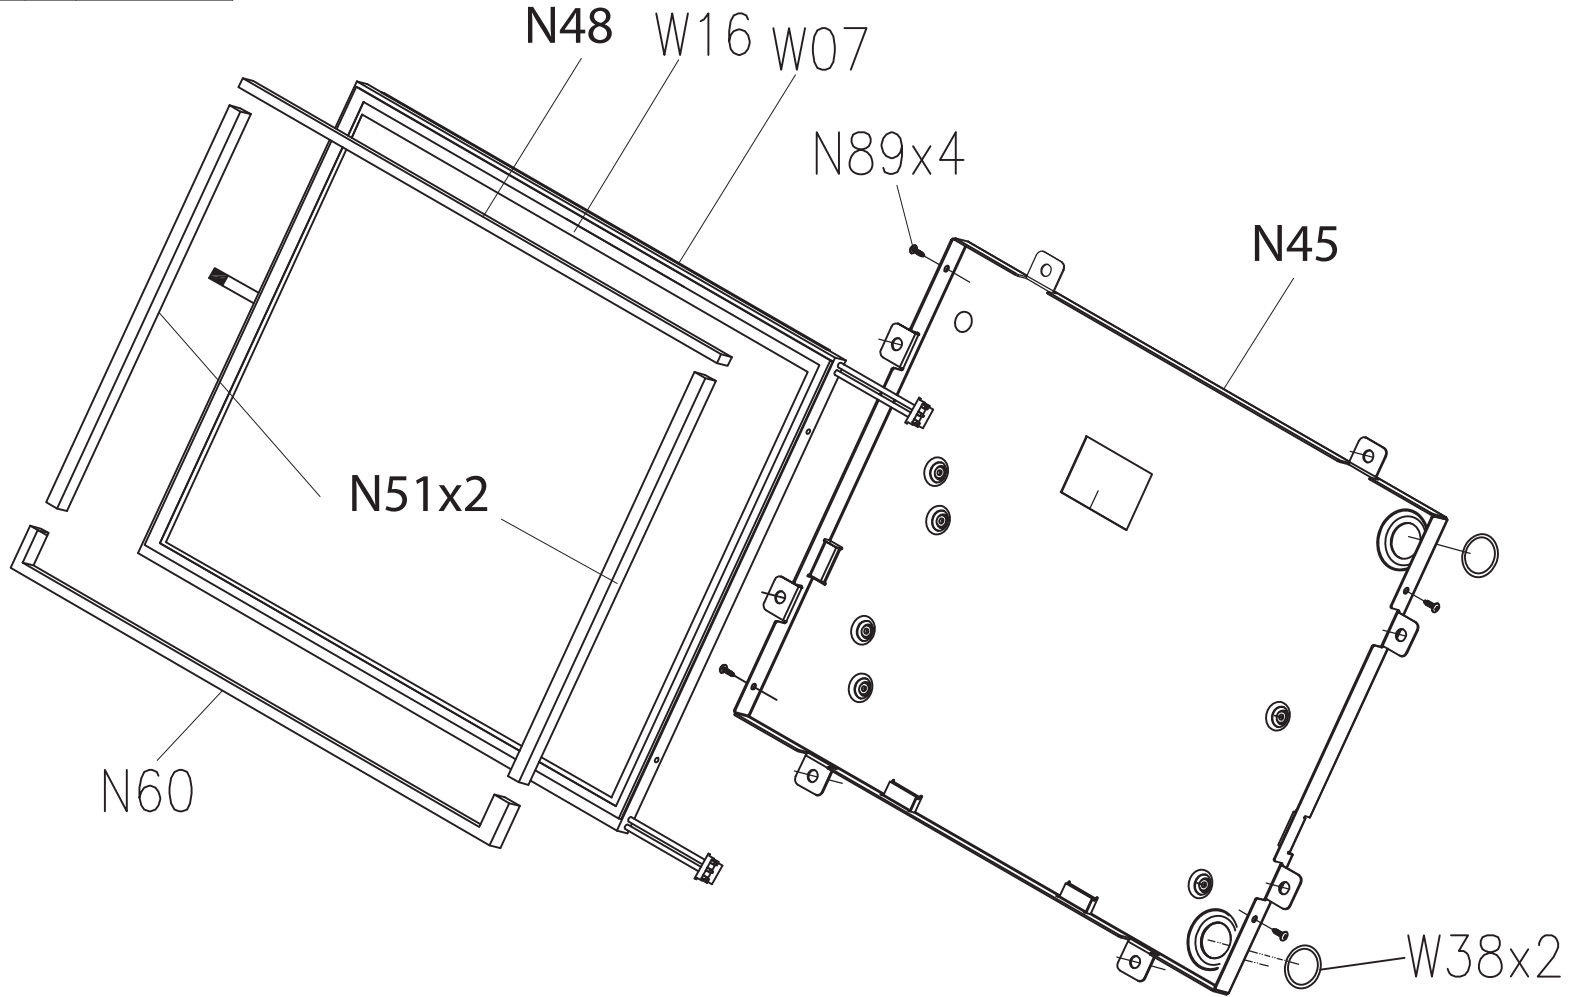

DRAWING NO	TM502-AG11		
PART NAME	Handlebar Set		
PART NO	1000207642 B		
APPROVE	SHUYI	DATE	030111

RAWING NO	TM502-AG12		
PART NAME	Quick Key Set		
PART NO	0000089687		
APPROVE	SHUYI	DATE	101211

DRAWING NO	TM520B-AN6
PART NAME	Console Set
PART NO	As Attachment
APPROVE	DICK DATE 081712

Part NO	Description
1000230475	Console Set;ES;ENG;T-7xeVA-03-C

DRAWING NO	EP613-AW31		
PART NAME	PANEL BOARD SET;15 INCH TFT LCD		
PART NO	1000233262	REV	A
APPROVE	DICK	DATE	20120615

DRAWING NO	TM503F-AW11		
PART NAME	Control Board;LMM		
PART NO	0000095708 REV I		
APPROVE	SHUYI	DATE	030512