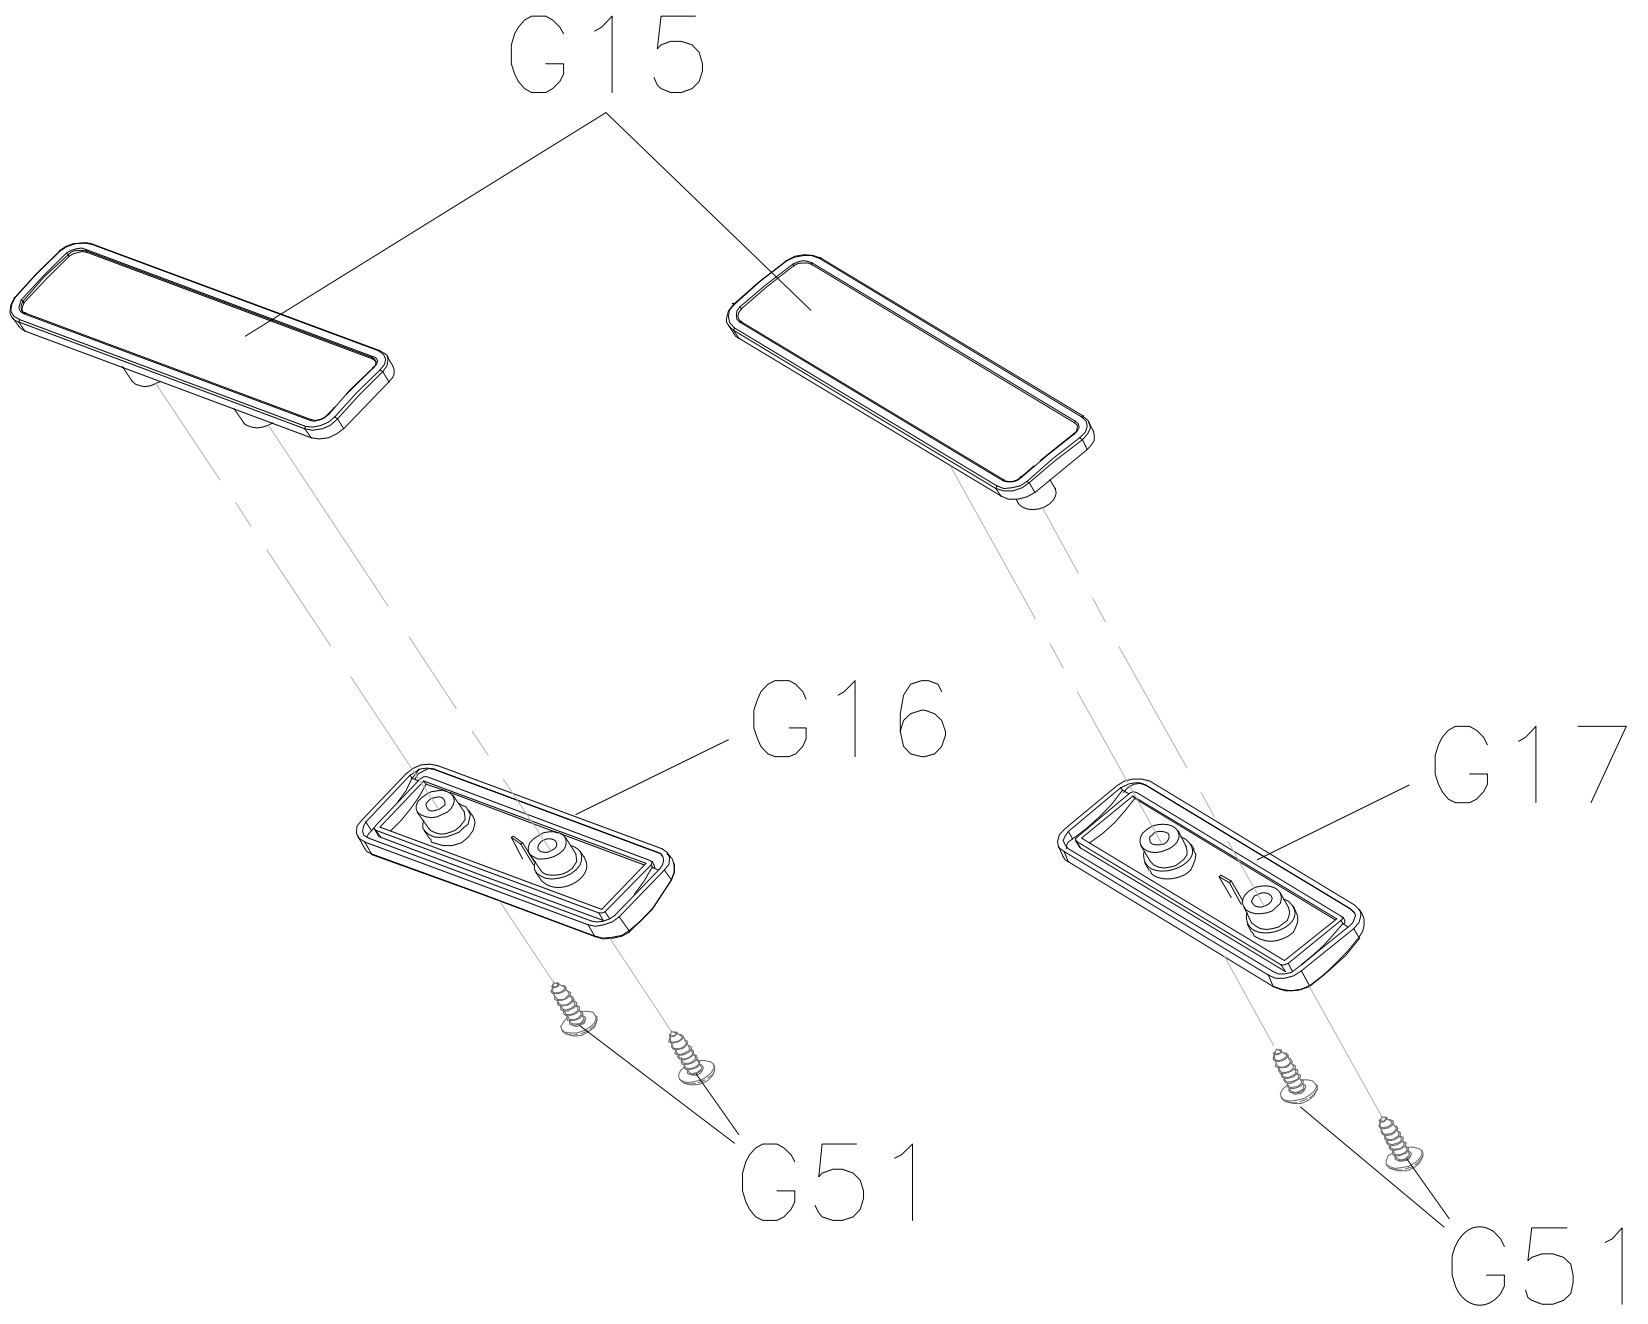

DRAWING NO	TM502-AG11		
PART NAME	Handlebar Set		
PART NO	1000207642 B		
APPROVE	SHUYI	DATE	030111

RAWING NO	TM502-AG12		
PART NAME	Quick Key Set		
PART NO	0000089687		
APPROVE	SHUYI	DATE	101211

DRAWING NO	TM520B-AN6
PART NAME	Console Set
PART NO	As Attachment
APPROVE	DICK DATE 081712

Part NO	Description
1000230475	Console Set;ES;ENG;T-7xeVA-03-C

DRAWING NO	EP613-AW31		
PART NAME	PANEL BOARD SET;15 INCH TFT LCD		
PART NO	1000233262	REV	A
APPROVE	DICK	DATE	20120615

DRAWING NO	TM503F-AW11		
PART NAME	Control Board;LMM		
PART NO	0000095708 REV I		
APPROVE	SHUYI	DATE	030512