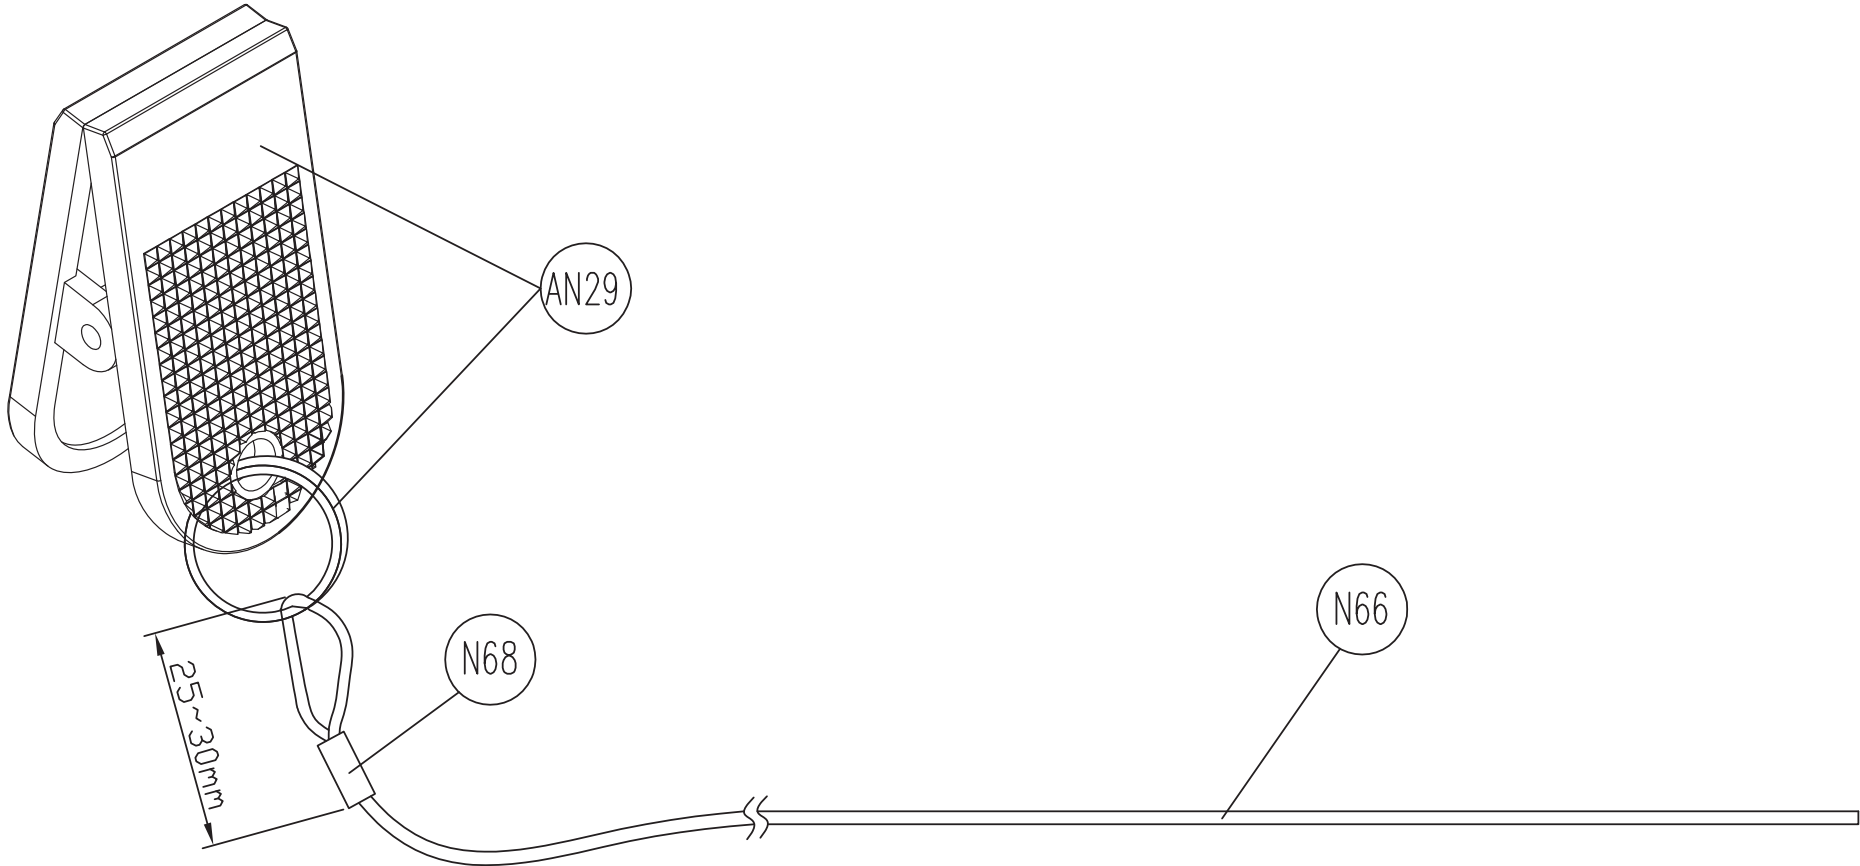

DRAWING NO	TM522-AT1		
PART NAME	Soft Switch Set		
PART NO	1000231006	REV	A
APPROVE	Kyle	DATE	061112

DRAWING NO	TM522-AT11		
PART NAME	Switch Set; Emergency		
PART NO	1000300535	REV	C
APPROVE	Drgon Long	DATE	2016.2.22

DRAWING NO	TM501-AN13		
PART NAME	Safety Switch Set		
PART NO	1000231246		
APPROVE	SHUYI	DATE	070813

備註: 組裝後總長度(含夾子/鑰匙圈)860~870mm
Note: Length of assembly(Chip/Key ring)860~870mm

DRAWING NO	TM501-AN29		
PART NAME	Safety Switch Clip Set		
PART NO	1000231247		A
APPROVE	S.T.C	DATE	032612