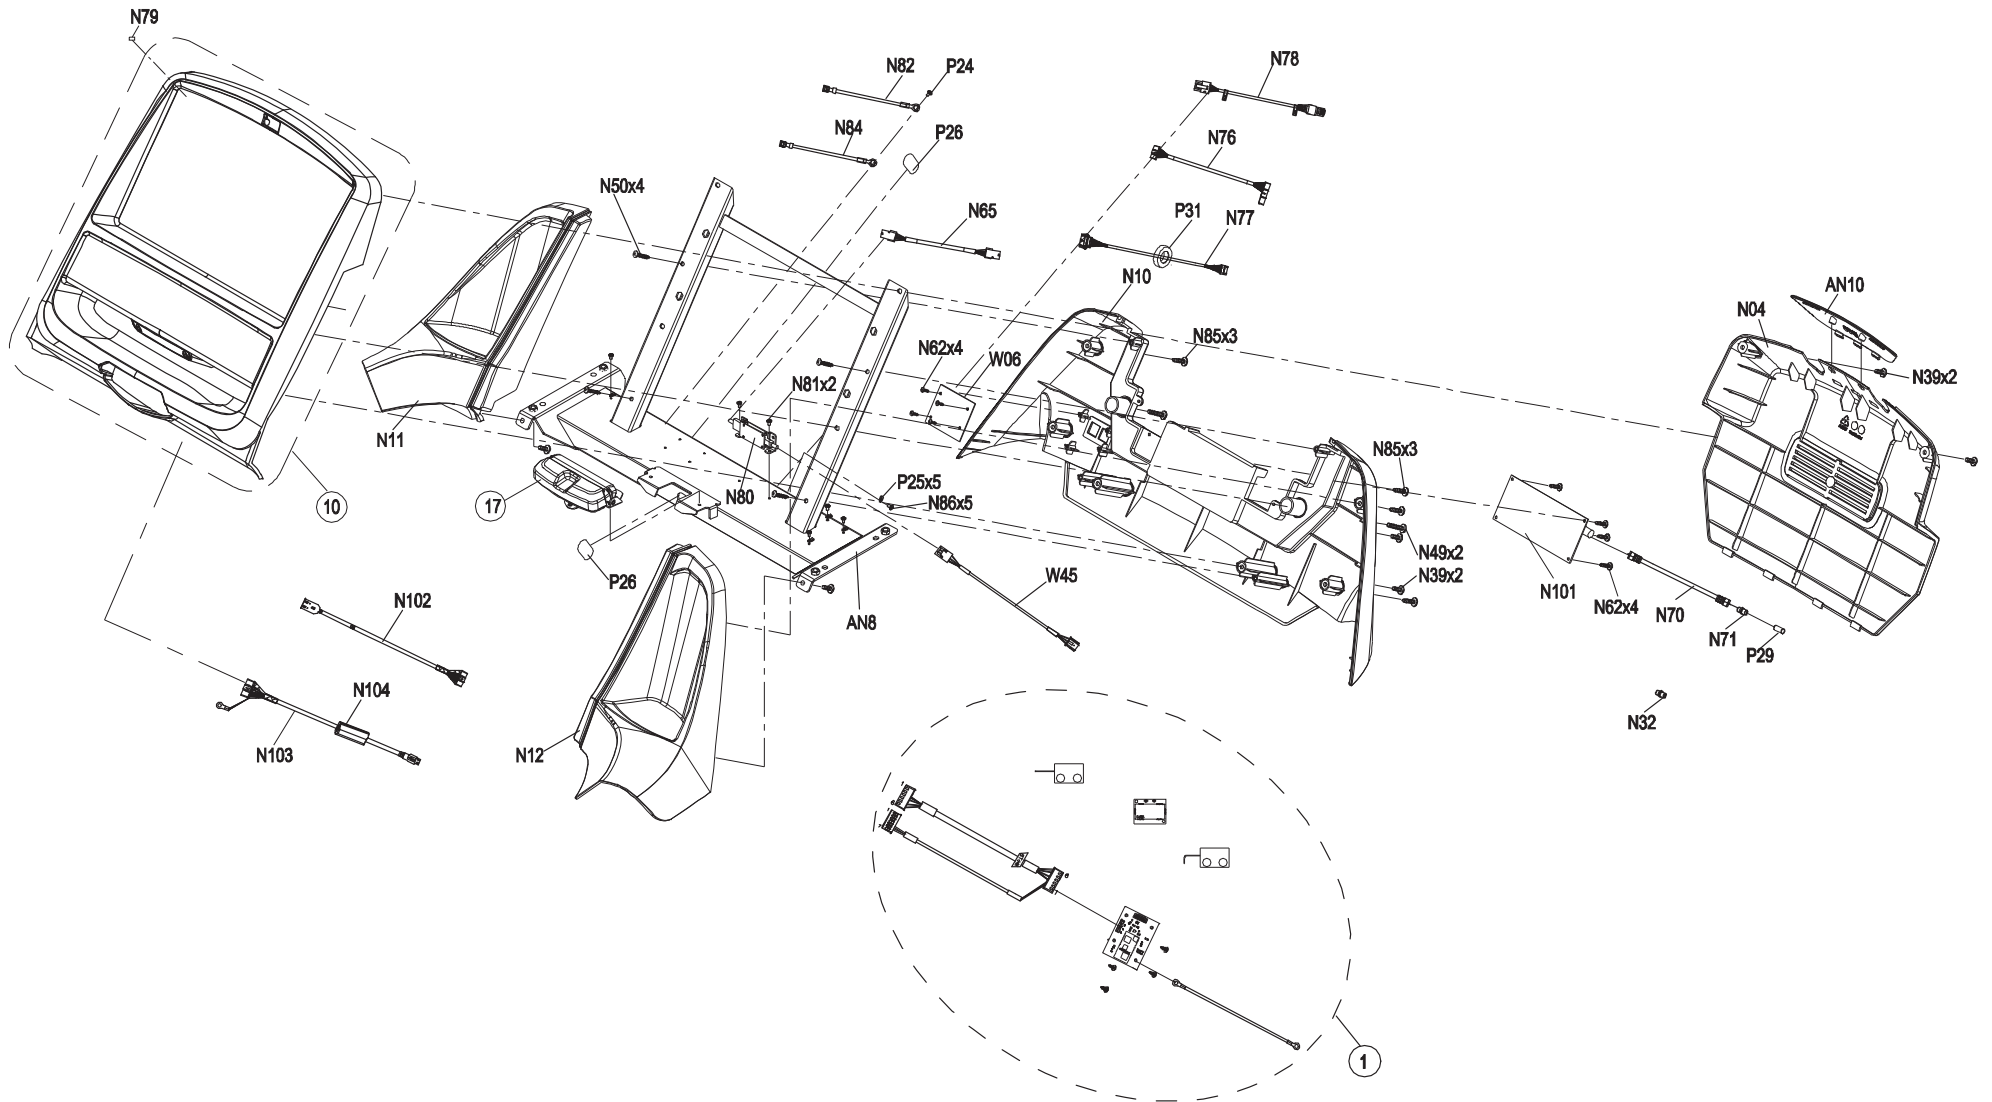

DRAWING NO	TM708L-AN64		
PART NAME	Console Set		
PART NO	1000439144	REV	A
APPROVE	Wayne	DATE	2019.05.14