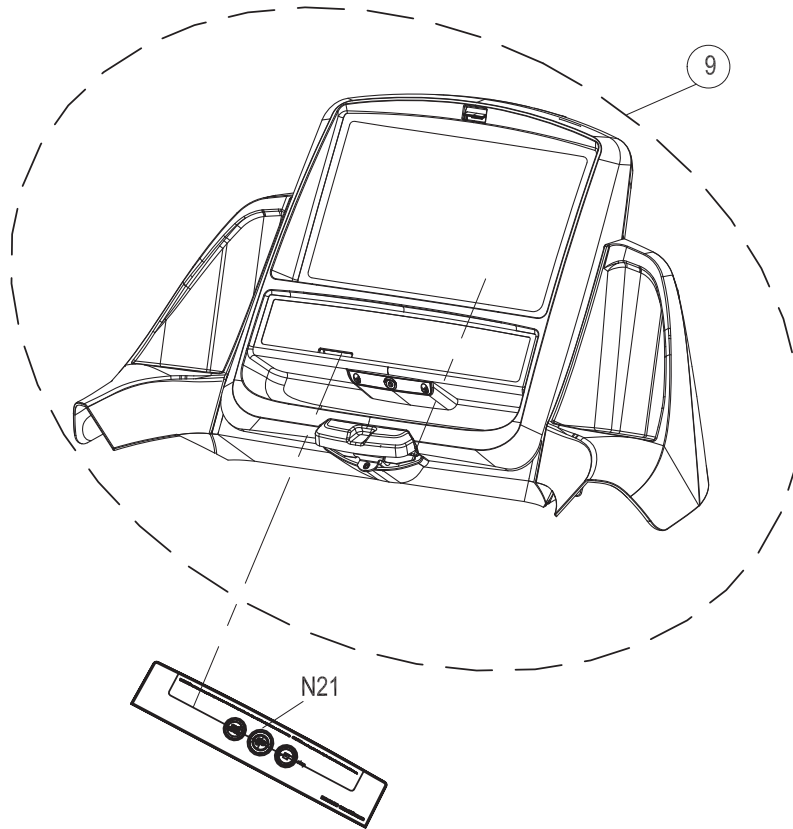

DRAWING NO	TM708L-AN264		
PART NAME	Console Set		
PART NO		REV	A
APPROVE	Wayne	DATE	2019.05.14

SAP NO.	Model Name
1000441444	Console set;;;;;English;TM708L-US5;
1000441446	Console set;;;;;Italy;TM708L-US5;
1000441447	Console set;;;;;German;TM708L-US5;
1000441448	Console set;;;;;Spanish;TM708L-US5;
1000441449	Console set;;;;;Portuguese;TM708L-US5;
1000441450	Console set;;;;;Poland;TM708L-US5;
1000441451	Console set;;;;;French;TM708L-US5;
1000441452	Console set;;;;;Dutch;TM708L-US5;
1000441453	Console set;;;;;Chinese/English;TM708L-US5;
1000441454	Console set;;;;;DANISH;TM708L-US5;