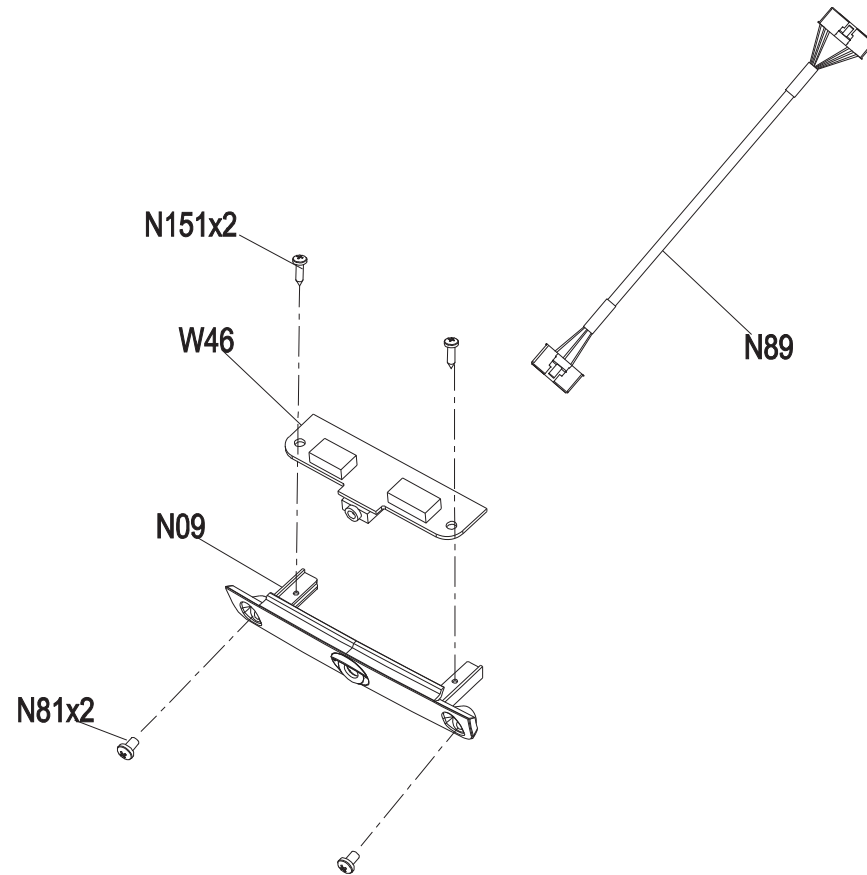

DRAWING NO	TM522-AT1		
PART NAME	Soft Switch Set		
PART NO	1000231006	REV	A
APPROVE	Kyle	DATE	061112

DRAWING NO	TM522-AT11		
PART NAME	Switch Set; Emergency		
PART NO	1000300535	REV	C
APPROVE	Drgon Long	DATE	2016.2.22

DRAWING NO	TM501-AN13		
PART NAME	Safety Switch Set		
PART NO	1000231246		
APPROVE	SHUYI	DATE	070813

備註: 組裝後總長度(含夾子/鑰匙圈)860~870mm
Note: Length of assembly(Chip/Key ring)860~870mm

DRAWING NO	TM501-AN29		
PART NAME	Safety Switch Clip Set		
PART NO	1000231247		A
APPROVE	S.T.C	DATE	032612

DRAWING NO	TM708-W55		
PART NAME	CONTROL BOARD SET		
PART NO	1000366460	REV	A
APPROVE	LIUSHUO	DATE	2018.12.27

微星 (MSI) 模組示意圖

備註：
 1.此物料為微星 (MSI) 客提供
 2.硬體版次、軟體版本請見SAP

DRAWING NO	TM708-AN8		
PART NAME	EARPHONE FIXING COVER SET		
PART NO	1000377519	REV	A
APPROVE	Long yun bo	DATE	2016.5.31

DRAWING NO	TM708-AW72		
PART NAME	control Set		
PART NO	1000389778	REV	A
APPROVE	HERO	DATE	2016.10.17