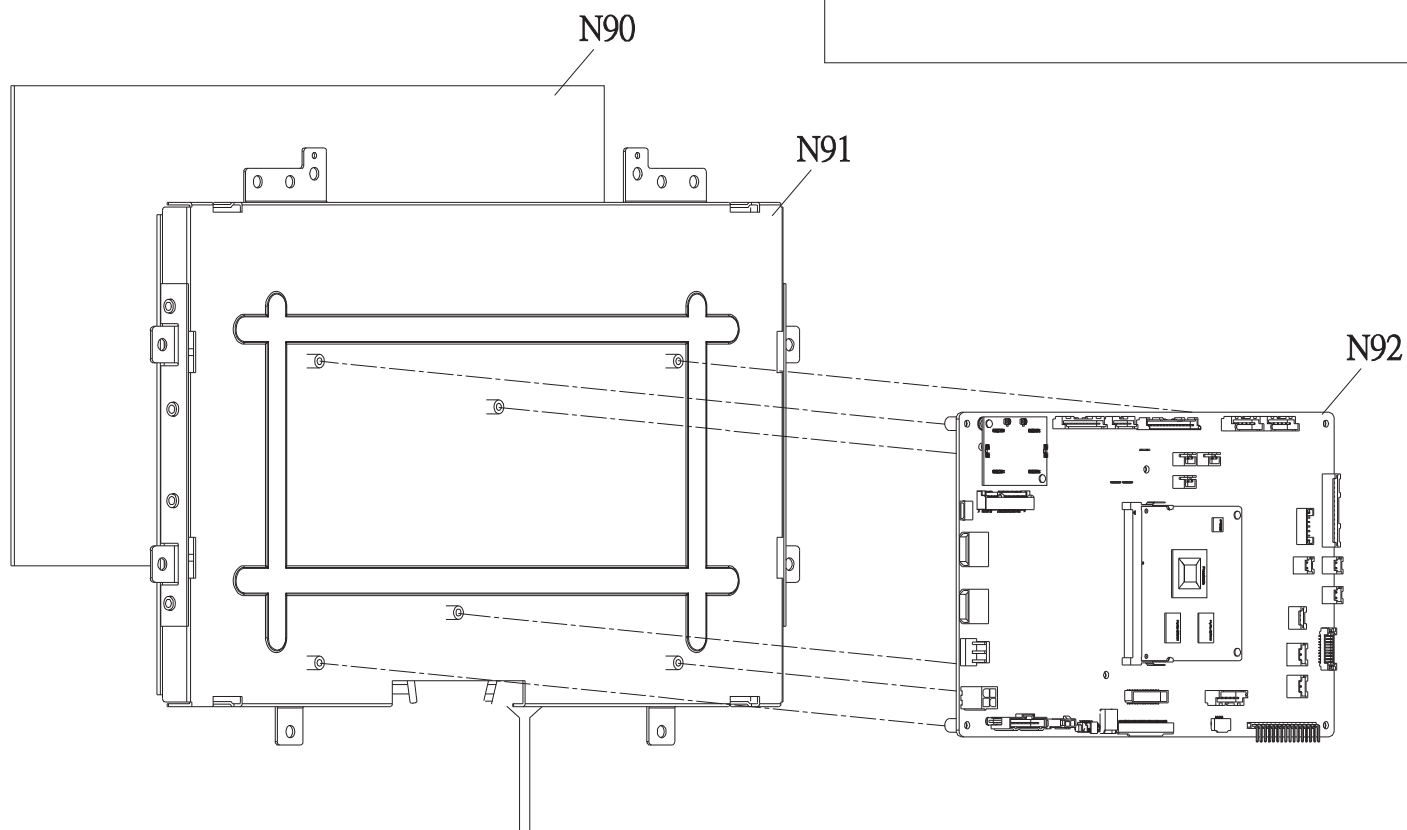

DRAWING NO	TM522-AT1		
PART NAME	Soft Switch Set		
PART NO	1000231006	REV	A
APPROVE	Kyle	DATE	061112

DRAWING NO	TM522-AT11		
PART NAME	Switch Set; Emergency		
PART NO	1000300535	REV	C
APPROVE	Drgon Long	DATE	2016.2.22

DRAWING NO	TM501-AN13		
PART NAME	Safety Switch Set		
PART NO	1000231246		
APPROVE	SHUYI	DATE	070813

備註: 組裝後總長度(含夾子/鑰匙圈)860~870mm
Note: Length of assembly(Chip/Key ring)860~870mm

DRAWING NO	TM501-AN29		
PART NAME	Safety Switch Clip Set		
PART NO	1000231247		A
APPROVE	S.T.C	DATE	032612

DRAWING NO	TM708-W55		
PART NAME	CONTROL BOARD SET		
PART NO	1000366460	REV	A
APPROVE	LIUSHUO	DATE	2018.12.27

微星 (MSI) 模組示意圖

備註：
 1.此物料為微星 (MSI) 客提供
 2.硬體版次、軟體版本請見SAP

DRAWING NO	TM708-AN8		
PART NAME	EARPHONE FIXING COVER SET		
PART NO	1000377519	REV	A
APPROVE	Long yun bo	DATE	2016.5.31

DRAWING NO	TM708-AW72		
PART NAME	control Set		
PART NO	1000389778	REV	A
APPROVE	HERO	DATE	2016.10.17