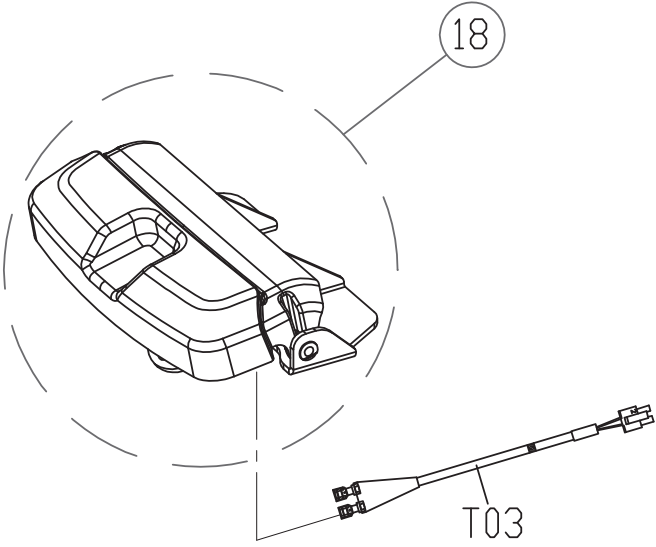

DRAWING NO	TM522-AT1		
PART NAME	Soft Switch Set		
PART NO	1000231006	REV	A
APPROVE	Kyle	DATE	061112