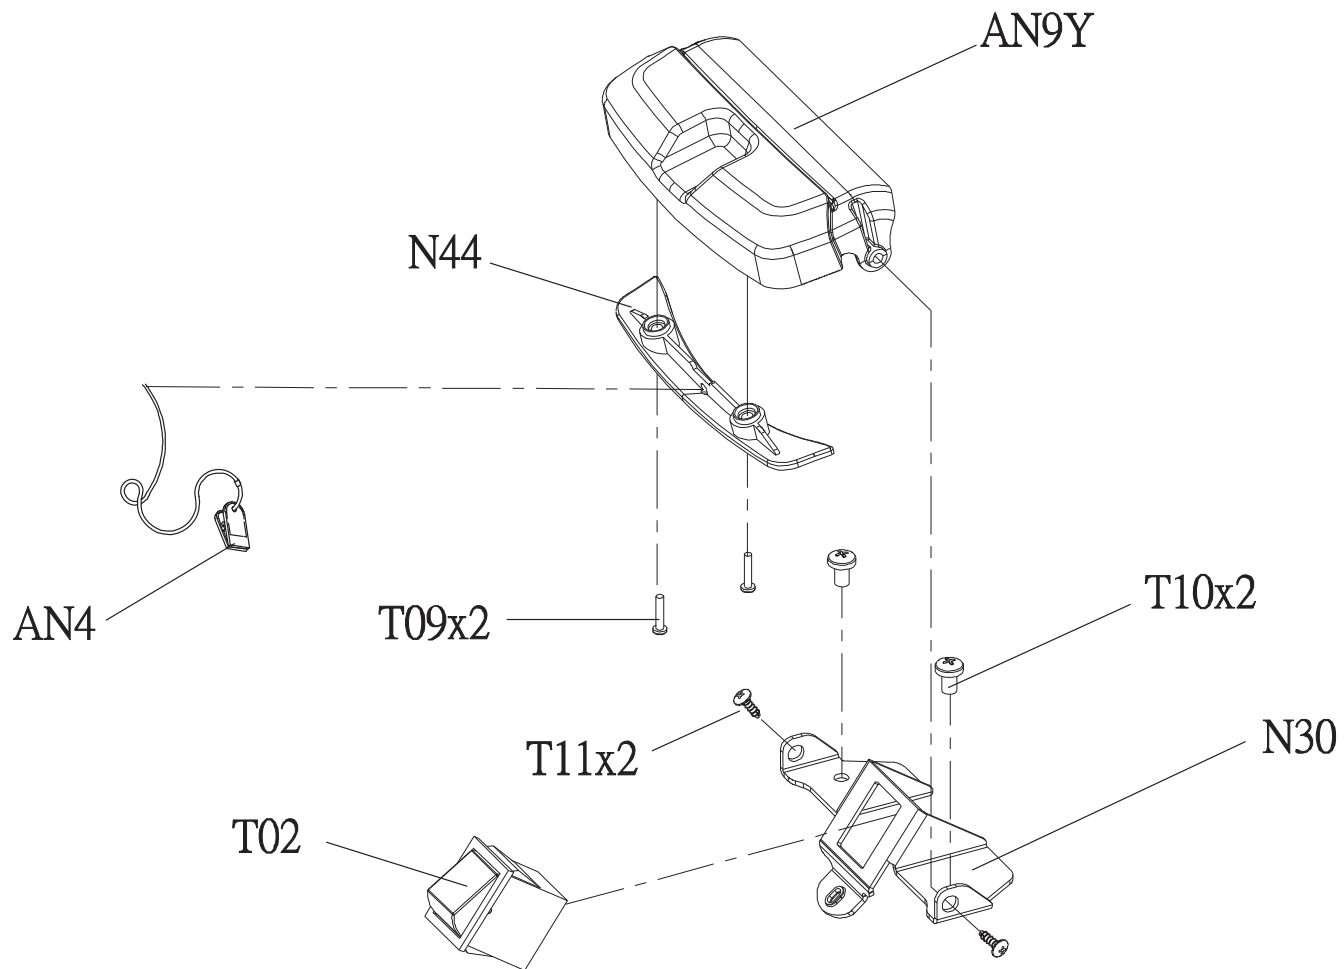

DRAWING NO	TM708L-AN64		
PART NAME	Console Set		
PART NO	1000439144	REV	A
APPROVE	Wayne	DATE	2019.05.14

DRAWING NO	TM708-AN6		
PART NAME	Console Cover Set		
PART NO	1000369147	REV	B
APPROVE	Taoyongchun	DATE	2018.06.23

DRAWING NO	TM522-AT1		
PART NAME	Soft Switch Set		
PART NO	1000231006	REV	A
APPROVE	Kyle	DATE	061112

DRAWING NO	TM522-AT11		
PART NAME	Switch Set; Emergency		
PART NO	1000300535	REV	C
APPROVE	Drgon Long	DATE	2016.2.22

DRAWING NO	TM501-AN13		
PART NAME	Safety Switch Set		
PART NO	1000231246		
APPROVE	SHUYI	DATE	070813

備註: 組裝後總長度(含夾子/鑰匙圈)860~870mm
Note: Length of assembly(Chip/Key ring)860~870mm

DRAWING NO	TM501-AN29		
PART NAME	Safety Switch Clip Set		
PART NO	1000231247		A
APPROVE	S.T.C	DATE	032612

DRAWING NO	TM708-AW72		
PART NAME	control Set		
PART NO	1000389778	REV	A
APPROVE	HERO	DATE	2016.10.17