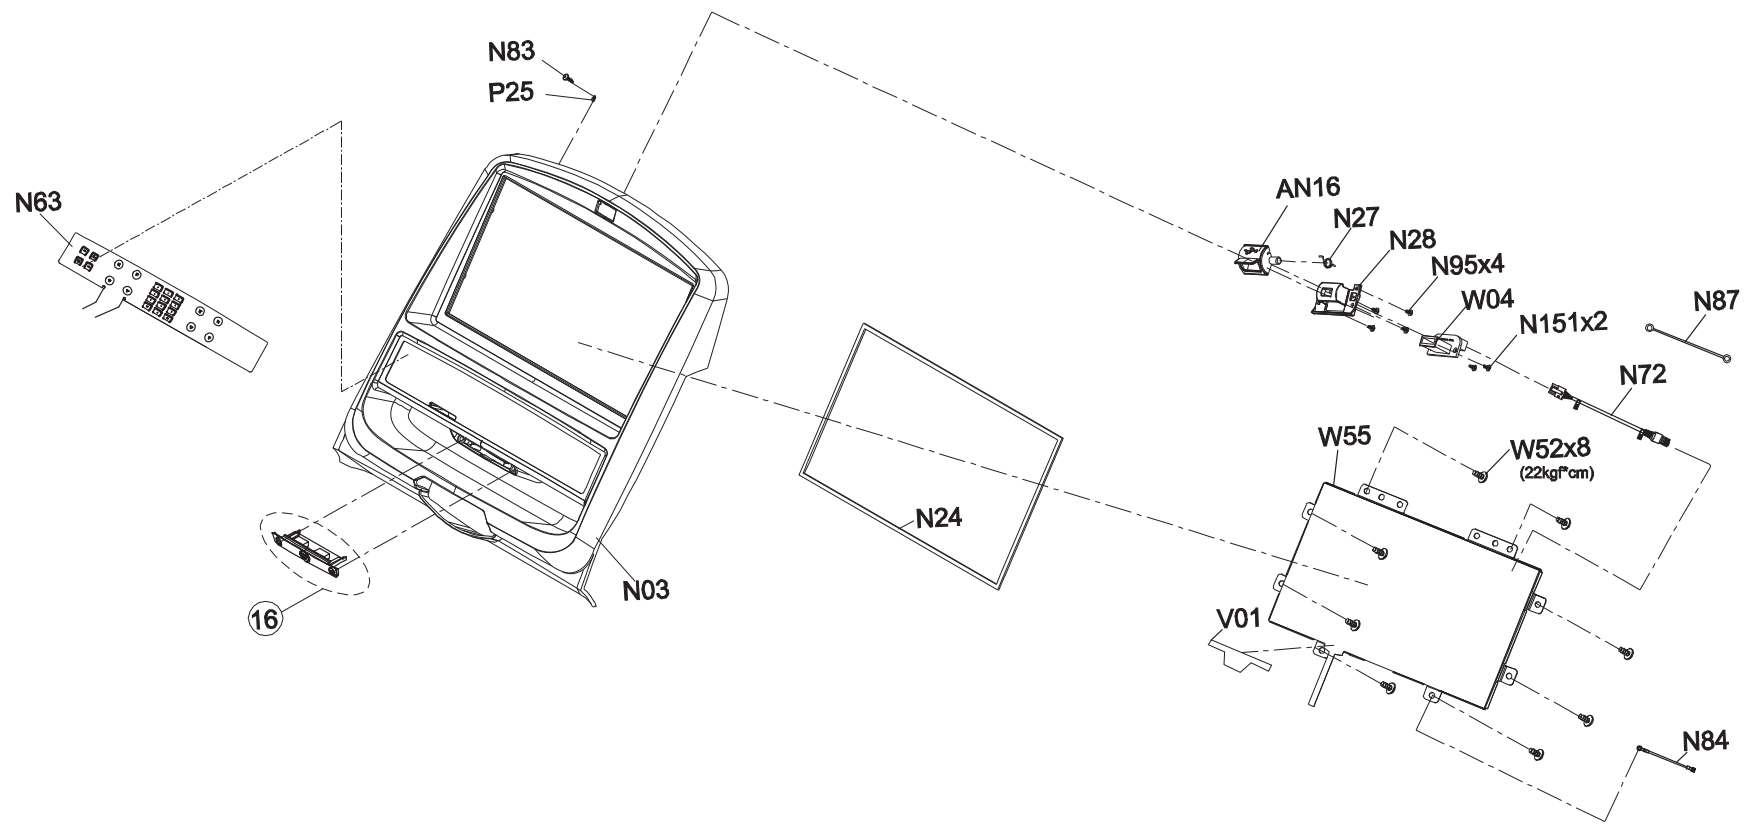

DRAWING NO	PTM708L-US5-C		
PART NAME	Explosive Rendering		
PART NO	MTM1189-00	REV	A
APPROVE	Wayne	DATE	2019.05.14

DRAWING NO	TM708L-AN264		
PART NAME	Console Set		
PART NO		REV	A
APPROVE	Wayne	DATE	2019.05.14

SAP NO.	Model Name
1000441444	Console set;;;;;English;TM708L-US5;
1000441446	Console set;;;;;Italy;TM708L-US5;
1000441447	Console set;;;;;German;TM708L-US5;
1000441448	Console set;;;;;Spanish;TM708L-US5;
1000441449	Console set;;;;;Portuguese;TM708L-US5;
1000441450	Console set;;;;;Poland;TM708L-US5;
1000441451	Console set;;;;;French;TM708L-US5;
1000441452	Console set;;;;;Dutch;TM708L-US5;
1000441453	Console set;;;;;Chinese/English;TM708L-US5;
1000441454	Console set;;;;;DANISH;TM708L-US5;

DRAWING NO	TM522-AT1		
PART NAME	Soft Switch Set		
PART NO	1000231006	REV	A
APPROVE	Kyle	DATE	061112

DRAWING NO	TM522-AT11		
PART NAME	Switch Set; Emergency		
PART NO	1000300535	REV	C
APPROVE	Drgon Long	DATE	2016.2.22

DRAWING NO	TM501-AN13		
PART NAME	Safety Switch Set		
PART NO	1000231246		
APPROVE	SHUYI	DATE	070813

備註: 組裝後總長度(含夾子/鑰匙圈)860~870mm
Note: Length of assembly(Chip/Key ring)860~870mm

DRAWING NO	TM501-AN29		
PART NAME	Safety Switch Clip Set		
PART NO	1000231247		A
APPROVE	S.T.C	DATE	032612