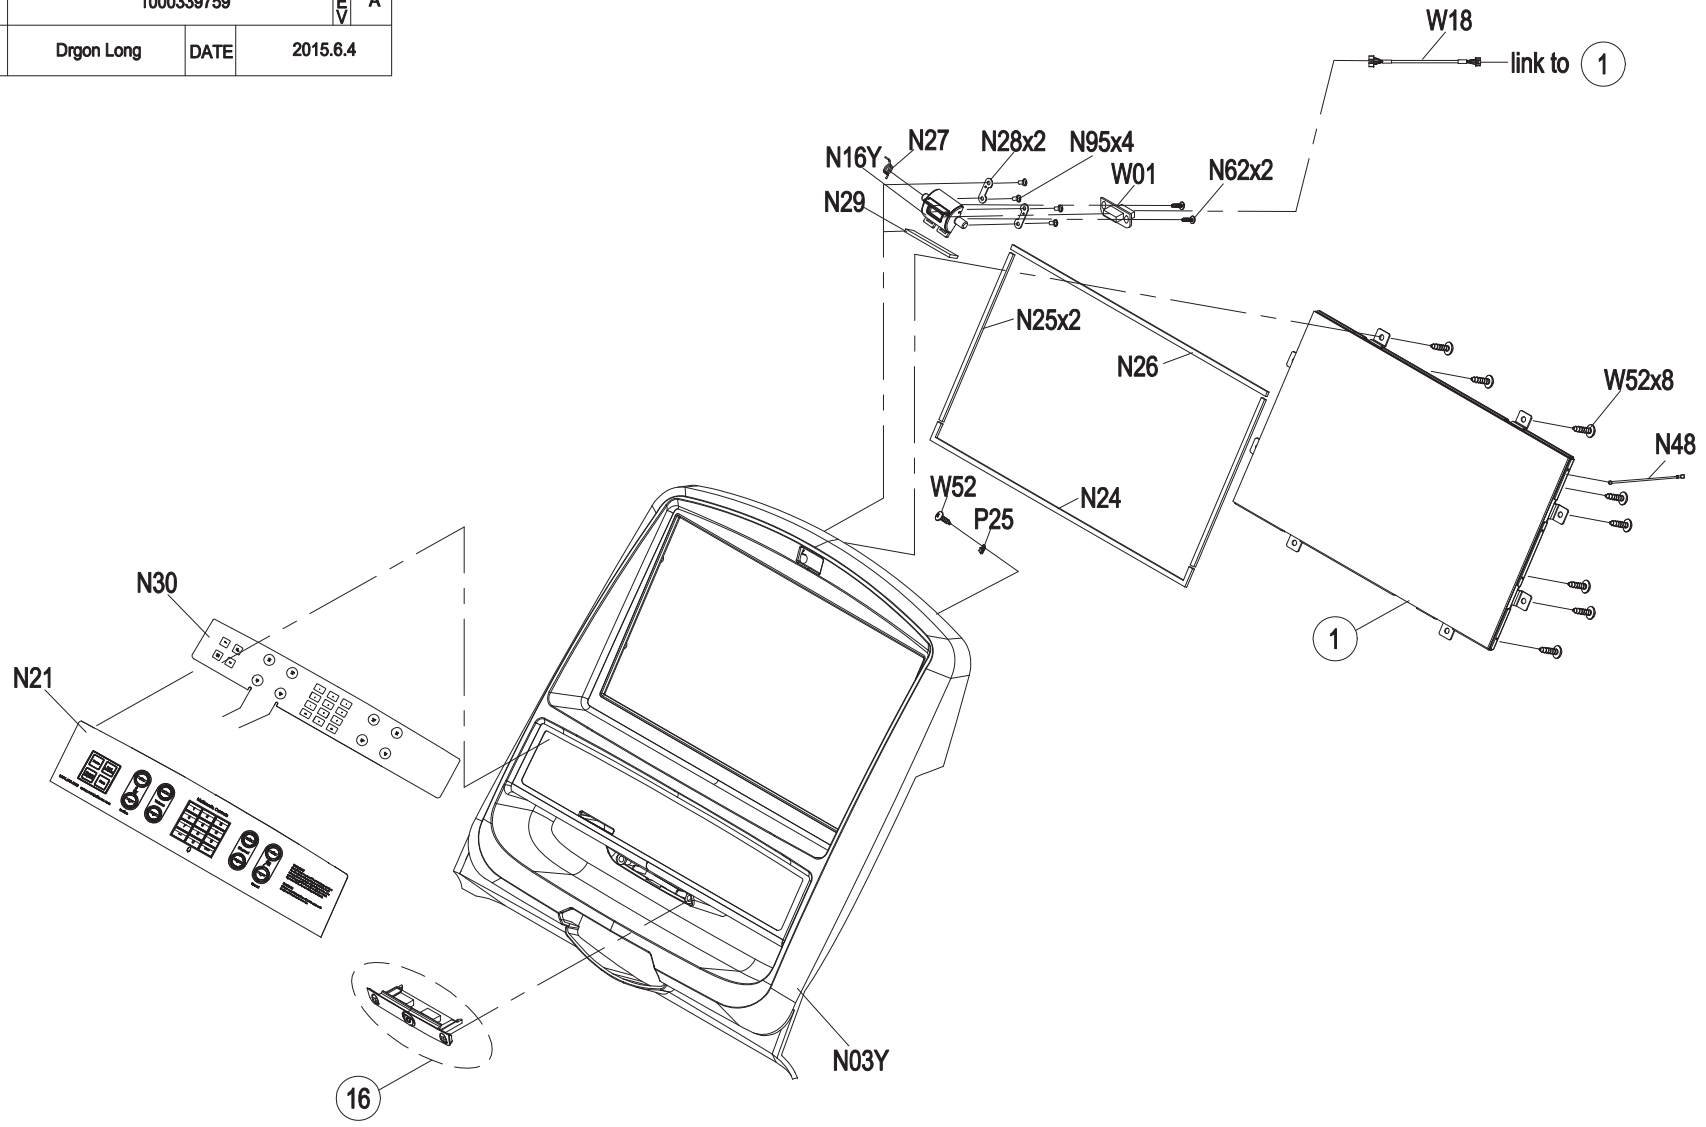

DRAWING NO	TM501-AN13		
PART NAME	Safety Switch Set		
PART NO	1000231246		
APPROVE	SHUYI	DATE	070813

備註: 組裝後總長度(含夾子/鑰匙圈)860~870mm
 Note: Length of assembly(Chip/Key ring)860~870mm

DRAWING NO	TM522-AT11		
PART NAME	Switch Set; Emergency		
PART NO	1000300535	REVIEW	A
APPROVE	Dragon Long	DATE	2015.06.04

DRAWING NO	TM526-AN10		
PART NAME	Console Cover Set		
PART NO	1000339759	REV	A
APPROVE	Drgon Long	DATE	2015.6.4

DRAWING NO	TM524-AN8		
PART NAME	EARPHONE FIXING COVER SET		
PART NO	1000359612	REV	A
APPROVE	Dragon Long	DATE	2015.06.04