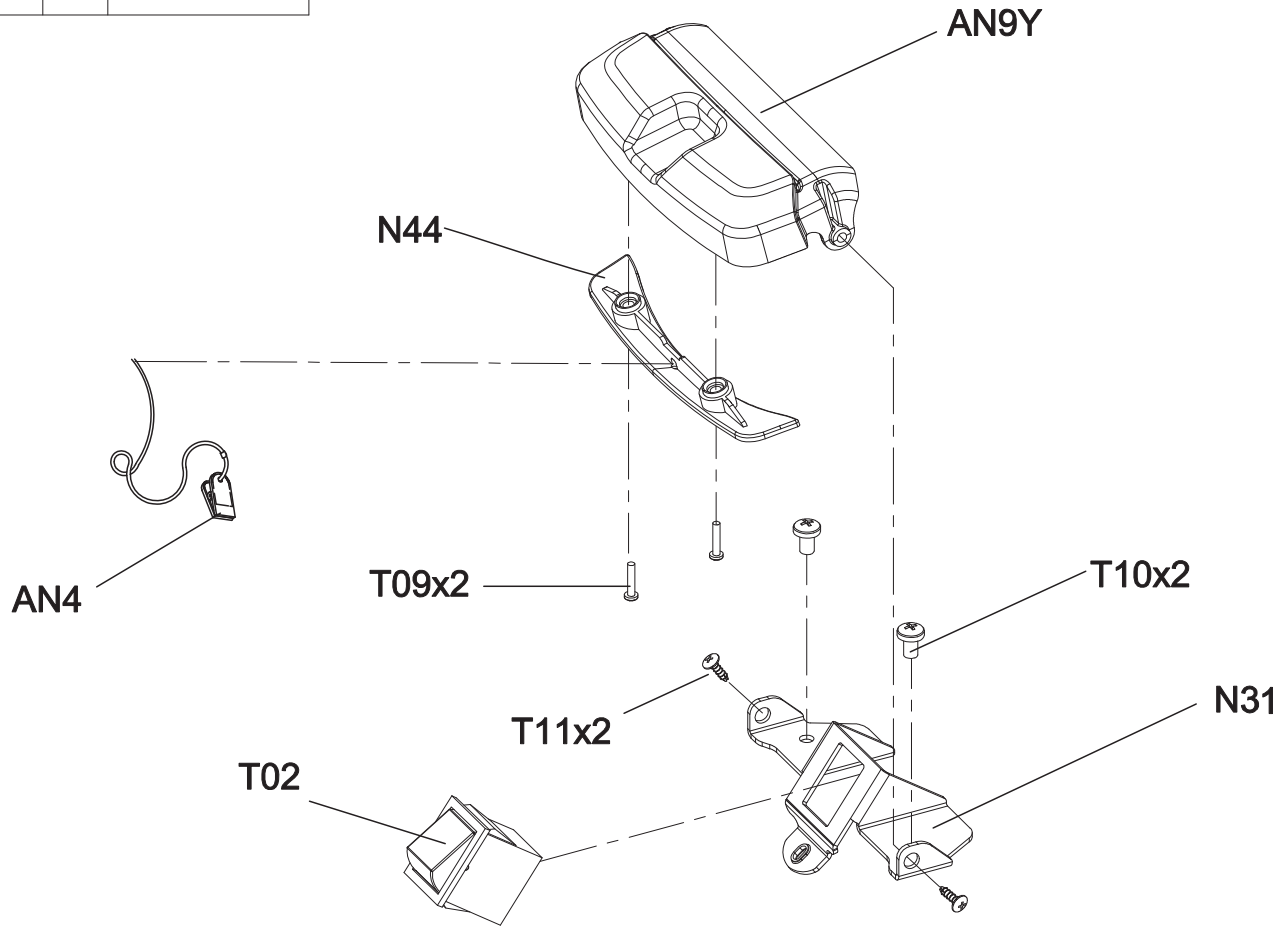

DRAWING NO	PTM526-1US-C		
PART NAME	Explosive Rendering		
PART NO	MTM0424-00		A
APPROVE	Huanghai	DATE	2015.3.26

DRAWING NO	TM522-AT1		
PART NAME	Soft Switch Set		
PART NO	1000231006	REV	A
APPROVE	Kyle	DATE	061112

DRAWING NO	TM501-AN13		
PART NAME	Safety Switch Set		
PART NO	1000231246		
APPROVE	SHUYI	DATE	070813

備註: 組裝後總長度(含夾子/鑰匙圈)860~870mm
 Note: Length of assembly(Chip/Key ring)860~870mm

DRAWING NO	TM522-AT11		
PART NAME	Switch Set; Emergency		
PART NO	1000300535	REVIEW	A
APPROVE	Dragon Long	DATE	2015.06.04

DRAWING NO	TM526-AN10		
PART NAME	Console Cover Set		
PART NO	1000339759	REV	A
APPROVE	Drgon Long	DATE	2015.6.4

DRAWING NO	TM524-AN8		
PART NAME	EARPHONE FIXING COVER SET		
PART NO	1000359612	REV	A
APPROVE	Dragon Long	DATE	2015.06.04