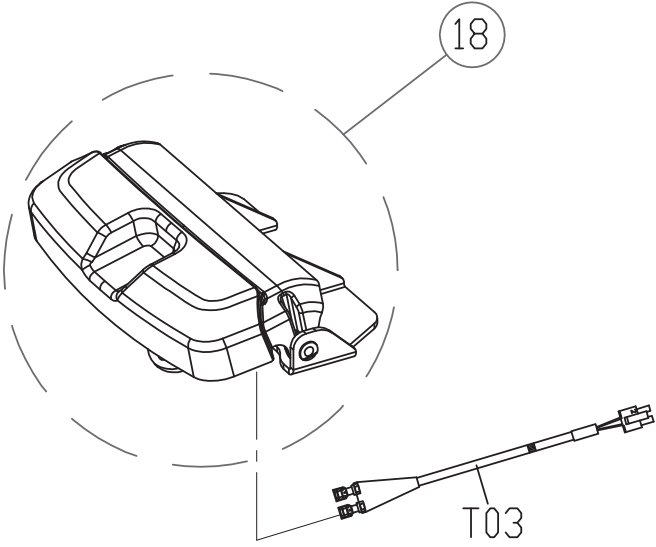

DRAWING NO	PTM526-1US-C		
PART NAME	Explosive Rendering		
PART NO	MTM0424-00		A
APPROVE	Huanghai	DATE	2015.3.26

DRAWING NO	TM522-AT1		
PART NAME	Soft Switch Set		
PART NO	1000231006	REV	A
APPROVE	Kyle	DATE	061112

DRAWING NO	TM501-AN13		
PART NAME	Safety Switch Set		
PART NO	1000231246		
APPROVE	SHUYI	DATE	070813

備註: 組裝後總長度(含夾子/鑰匙圈)860~870mm
 Note: Length of assembly(Chip/Key ring)860~870mm

DRAWING NO	TM522-AT11		
PART NAME	Switch Set; Emergency		
PART NO	1000300535	REVIEW	A
APPROVE	Dragon Long	DATE	2015.06.04