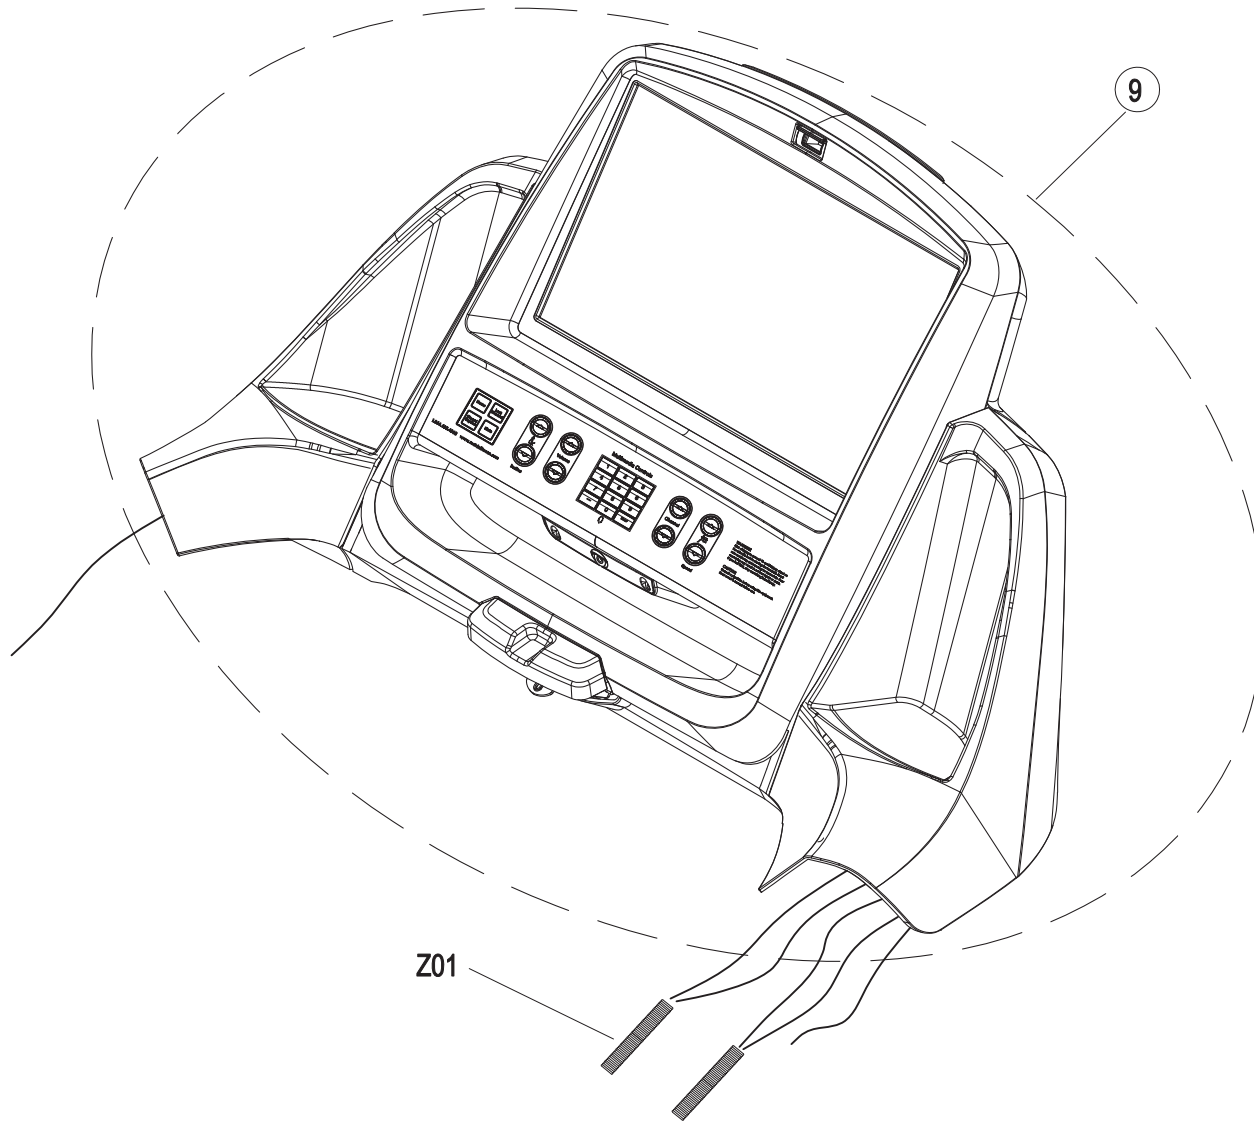

DRAWING NO	PTM526-1US-C		
PART NAME	Explosive Rendering		
PART NO	MTM0424-00		A
APPROVE	Huanghai	DATE	2015.3.26

DRAWING NO	TM522-AT1		
PART NAME	Soft Switch Set		
PART NO	1000231006	REV	A
APPROVE	Kyle	DATE	061112

DRAWING NO	TM501-AN13		
PART NAME	Safety Switch Set		
PART NO	1000231246		
APPROVE	SHUYI	DATE	070813

備註: 組裝後總長度(含夾子/鑰匙圈)860~870mm
 Note: Length of assembly(Chip/Key ring)860~870mm

DRAWING NO	TM522-AT11		
PART NAME	Switch Set; Emergency		
PART NO	1000300535	REVIEW	A
APPROVE	Dragon Long	DATE	2015.06.04