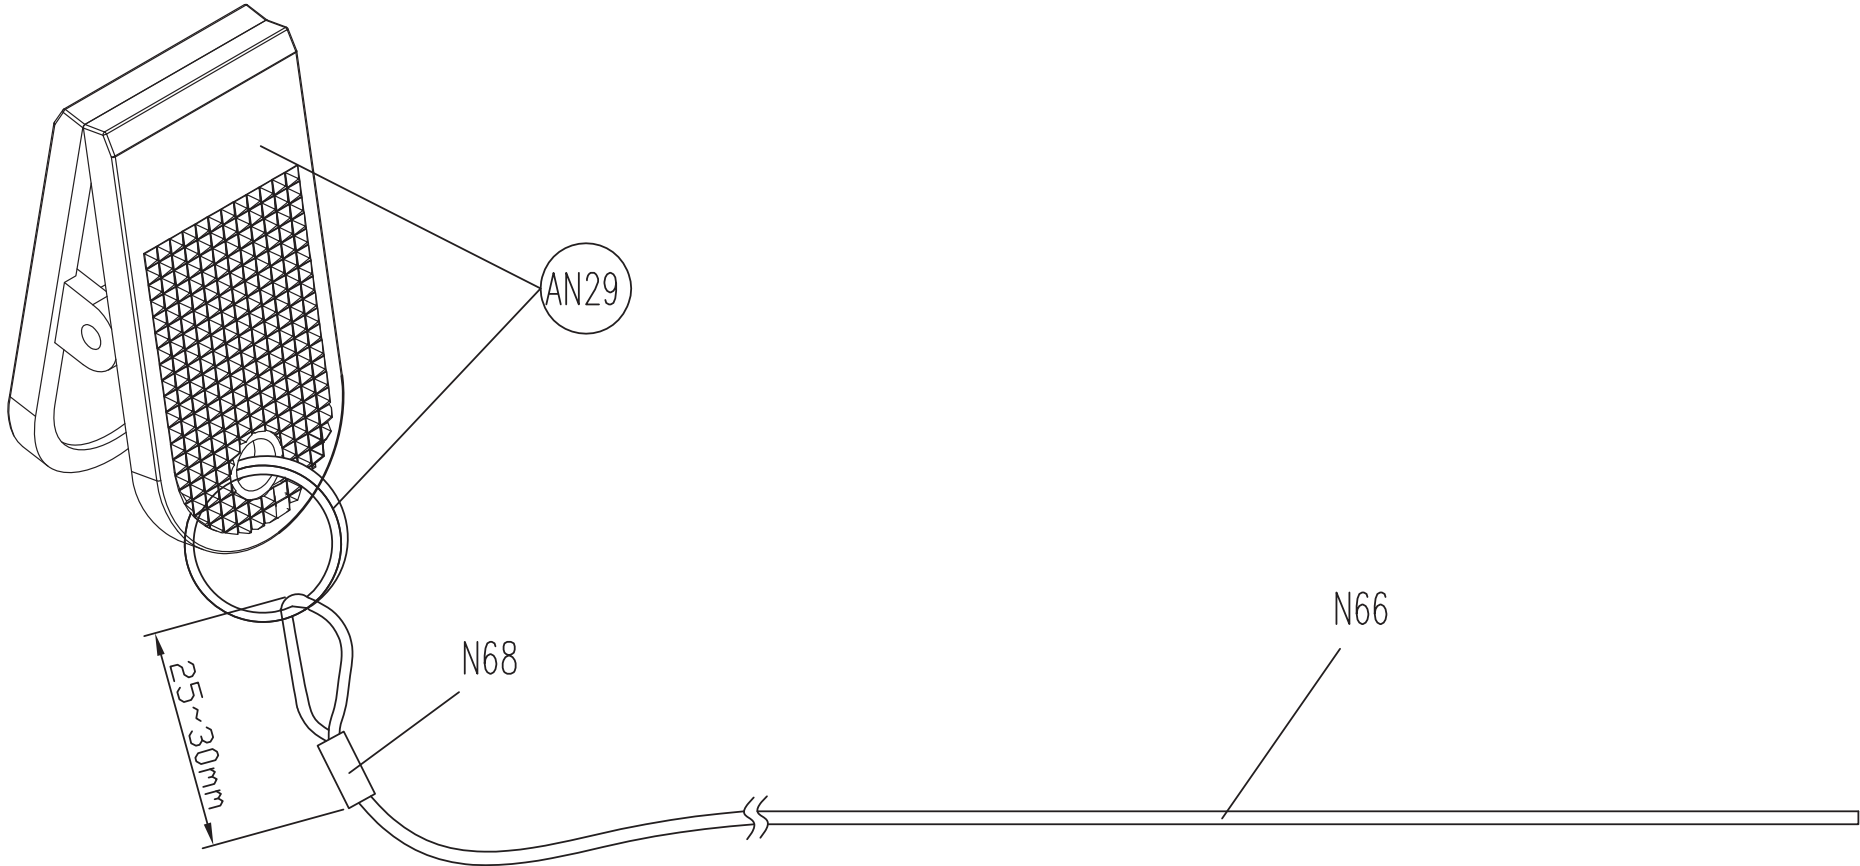

DRAWING NO	PTM526-1US-C		
PART NAME	Explosive Rendering		
PART NO	MTM0424-00		A
APPROVE	Huanghai	DATE	2015.3.26

DRAWING NO	TM522-AT1		
PART NAME	Soft Switch Set		
PART NO	1000231006	REV	A
APPROVE	Kyle	DATE	061112

DRAWING NO	TM501-AN13		
PART NAME	Safety Switch Set		
PART NO	1000231246		
APPROVE	SHUYI	DATE	070813

備註: 組裝後總長度(含夾子/鑰匙圈)860~870mm
 Note: Length of assembly(Chip/Key ring)860~870mm

DRAWING NO	TM522-AT11		
PART NAME	Switch Set; Emergency		
PART NO	1000300535	REVIEW	A
APPROVE	Dragon Long	DATE	2015.06.04

DRAWING NO	TM526-AN10		
PART NAME	Console Cover Set		
PART NO	1000339759	REV	A
APPROVE	Drgon Long	DATE	2015.6.4

DRAWING NO	TM524-AN8		
PART NAME	EARPHONE FIXING COVER SET		
PART NO	1000359612	REV	A
APPROVE	Dragon Long	DATE	2015.06.04