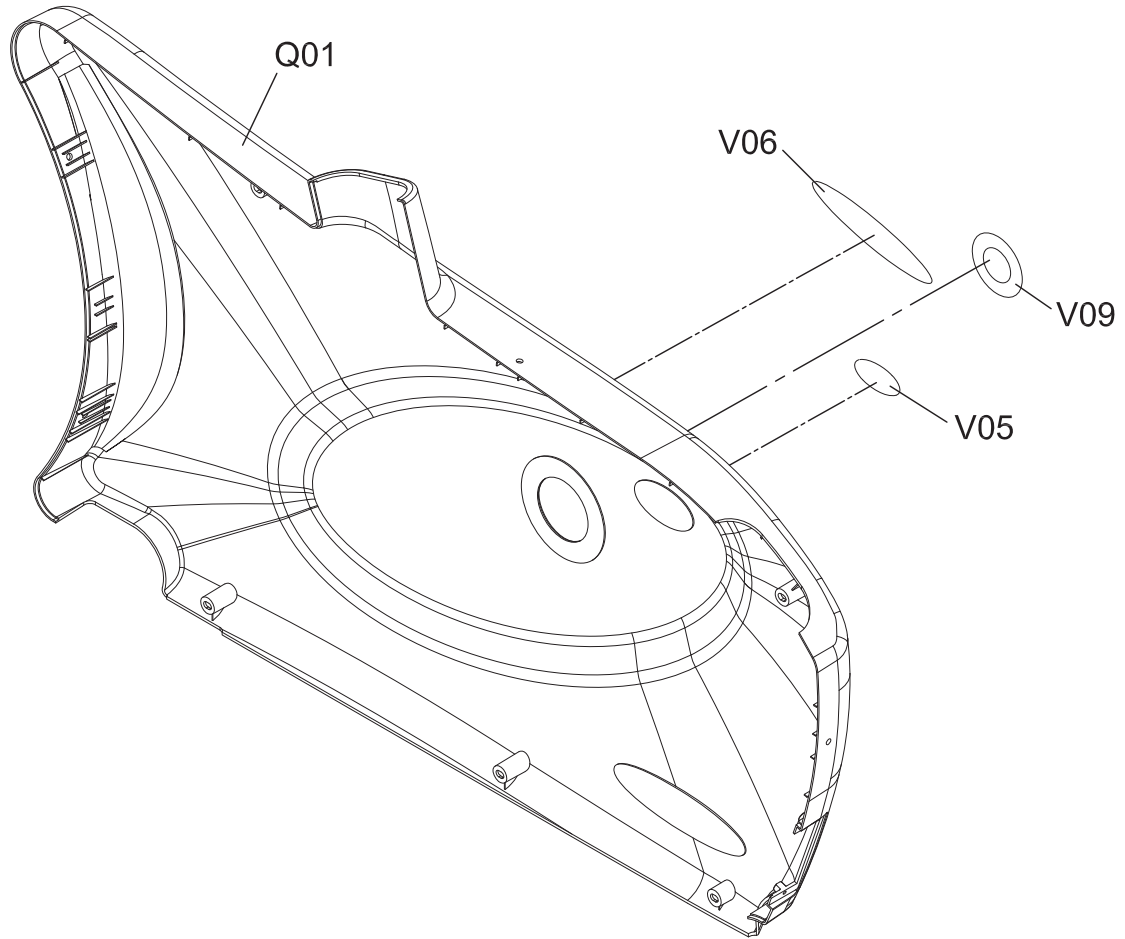

DRAWING NO	CB143-A10		
PART NAME	Console Mast Set		
PART NO	1000112773	REV	A
APPROVE		DATE	

DRAWING NO 圖 號	CB143-A11
PART NAME(CH) 零件名稱(中文)	座管組
PART NAME(EN) 零件名稱(英文)	Seat Set
SAP PART NO SAP料號	REV A

DRAWING NO	CB157-A11		
PART NAME	Rear Stabilizer Tube Set		
PART NO	1000224025	REV	A
APPROVE		DATE	

DRAWING NO	CB143-A13		
PART NAME	Handlebar Set		
PART NO	1000112776	REV	A
APPROVE		DATE	

DRAWING NO	CB157-A12		
PART NAME	Front Wheel Set		
PART NO	1000224034	REV	A
APPROVE		DATE	

DRAWING NO	RB108-AL1A		
PART NAME	Wheel Set		
PART NO	051518-A		A
APPROVE		DATE	

DRAWING NO	CB157-A13		
PART NAME	Left Cover Set		
PART NO	1000230490	REV	A
APPROVE		DATE	

DRAWING NO	CB143-A16		
PART NAME	Belt Pulley Set		
PART NO	1000112782	REV	A
APPROVE		DATE	

DRAWING NO 圖號	CB143-A17	
PART NAME(CH) 零件名稱(中文)	內置式磁控器組	
PART NAME(EN) 零件名稱(英文)	Inner Magnetic Set	
SAP PART NO SAP料號	1000112783	REV A

DRAWING NO	CB157-A15		
PART NAME	Foot Pedal Set		
PART NO	1000228989	REV	A
APPROVE		DATE	

DRAWING NO	CB157-A14		
PART NAME	Right Cover Set		
PART NO	1000230491	REV	A
APPROVE		DATE	

DRAWING NO	CB143-A20		
PART NAME	Pressure Pulley Set		
PART NO	051236-00	REV	A
APPROVE		DATE	