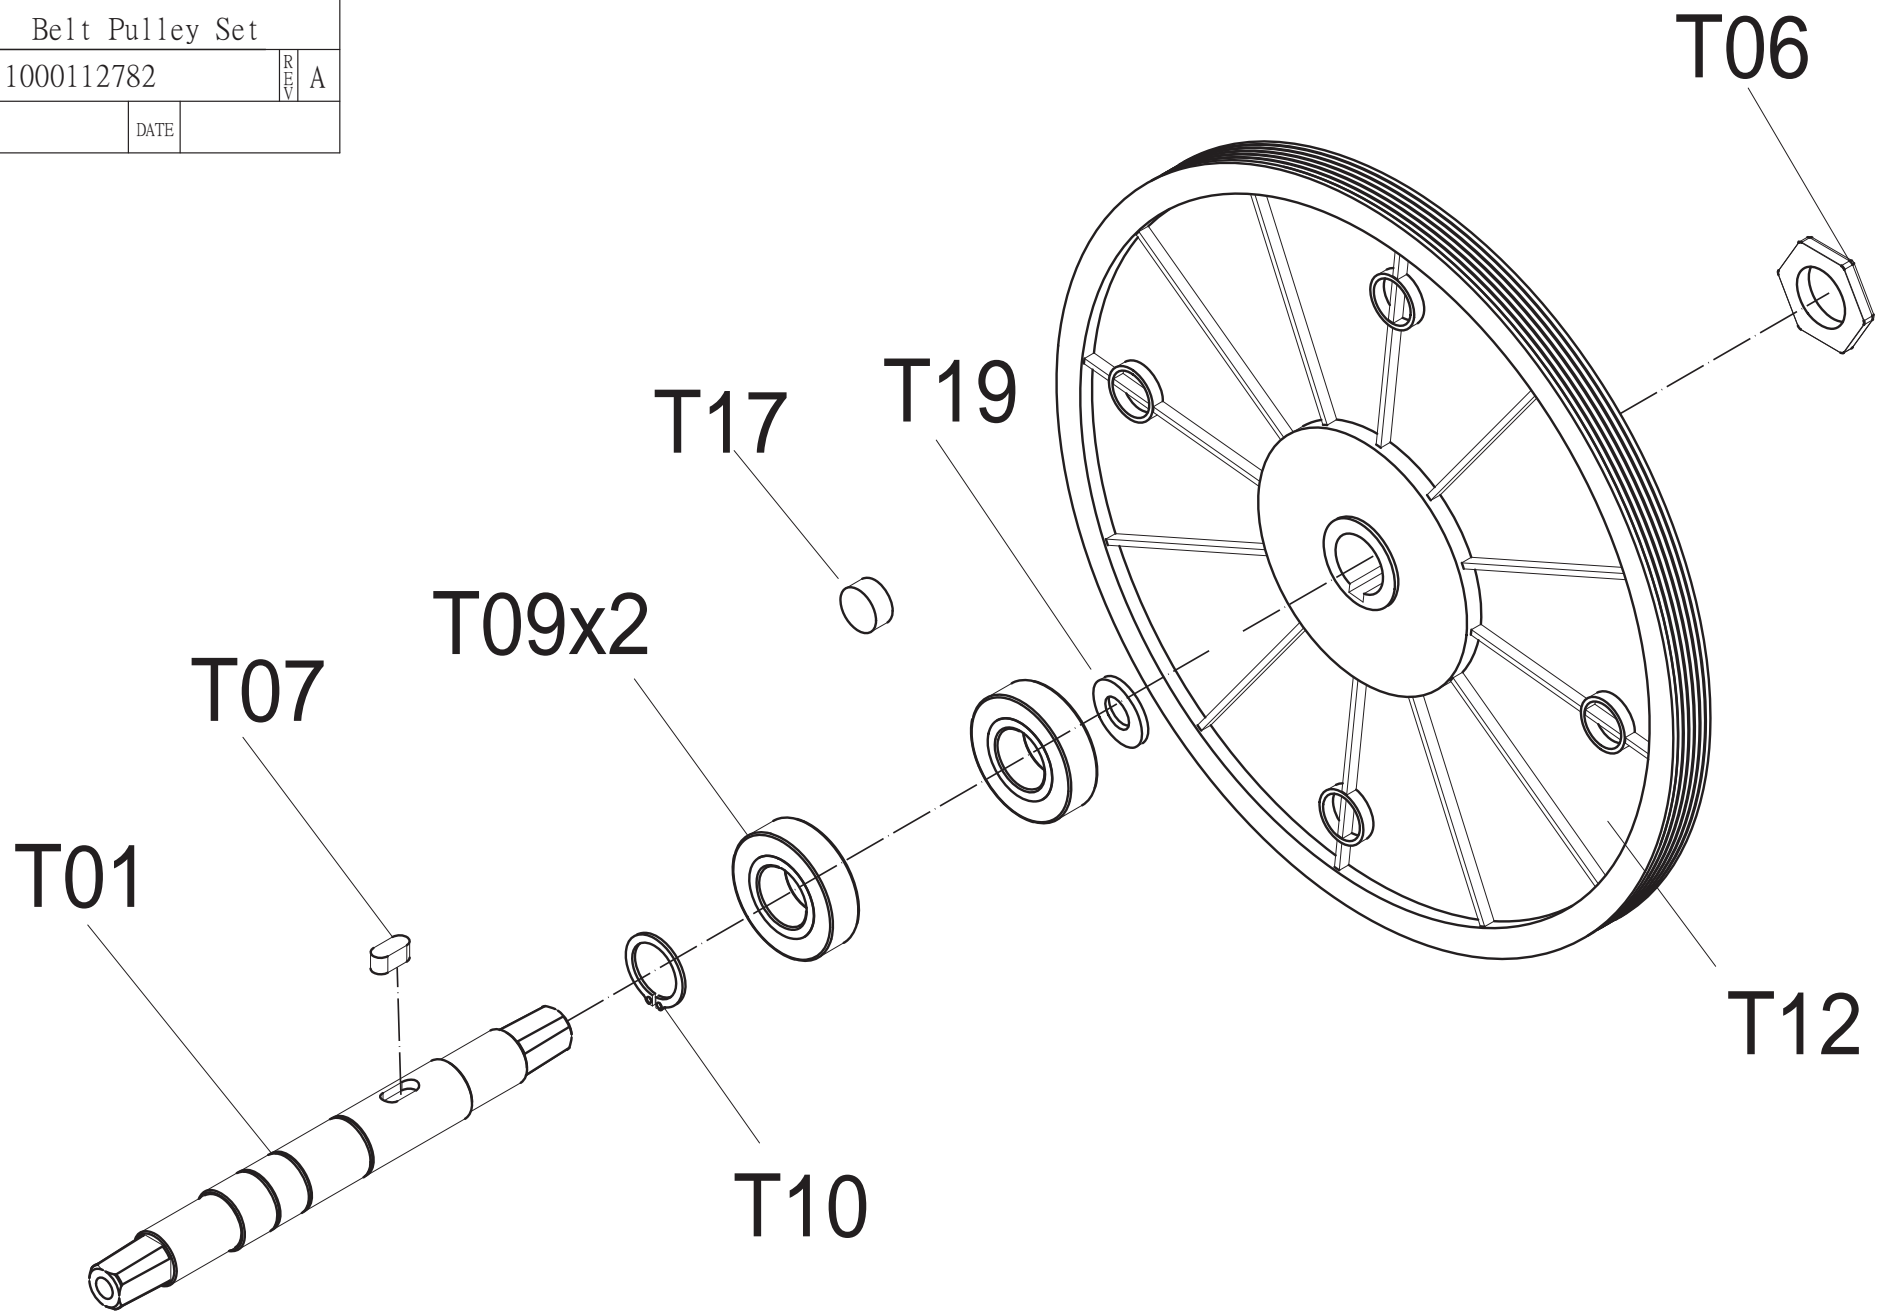

DRAWING NO	CB143-A10		
PART NAME	Console Mast Set		
PART NO	1000112773	REV	A
APPROVE		DATE	

DRAWING NO 圖 號	CB143-A11
PART NAME(CH) 零件名稱(中文)	座管組
PART NAME(EN) 零件名稱(英文)	Seat Set
SAP PART NO SAP料號	REV A

DRAWING NO	CB157-A11		
PART NAME	Rear Stabilizer Tube Set		
PART NO	1000224025	REV	A
APPROVE		DATE	

DRAWING NO	CB143-A13		
PART NAME	Handlebar Set		
PART NO	1000112776	REV	A
APPROVE		DATE	

DRAWING NO	CB157-A12		
PART NAME	Front Wheel Set		
PART NO	1000224034	REV	A
APPROVE		DATE	

DRAWING NO	RB108-AL1A		
PART NAME	Wheel Set		
PART NO	051518-A		A
APPROVE		DATE	

DRAWING NO	CB157-A13		
PART NAME	Left Cover Set		
PART NO	1000230490	REV	A
APPROVE		DATE	

DRAWING NO	CB143-A16		
PART NAME	Belt Pulley Set		
PART NO	1000112782	REV	A
APPROVE		DATE	

DRAWING NO 圖號	CB143-A17	
PART NAME(CH) 零件名稱(中文)	內置式磁控器組	
PART NAME(EN) 零件名稱(英文)	Inner Magnetic Set	
SAP PART NO SAP料號	1000112783	REV A

DRAWING NO	CB157-A15		
PART NAME	Foot Pedal Set		
PART NO	1000228989	REV	A
APPROVE		DATE	

DRAWING NO	CB157-A14		
PART NAME	Right Cover Set		
PART NO	1000230491	REV	A
APPROVE		DATE	

DRAWING NO	CB143-A20		
PART NAME	Pressure Pulley Set		
PART NO	051236-00	REV	A
APPROVE		DATE	