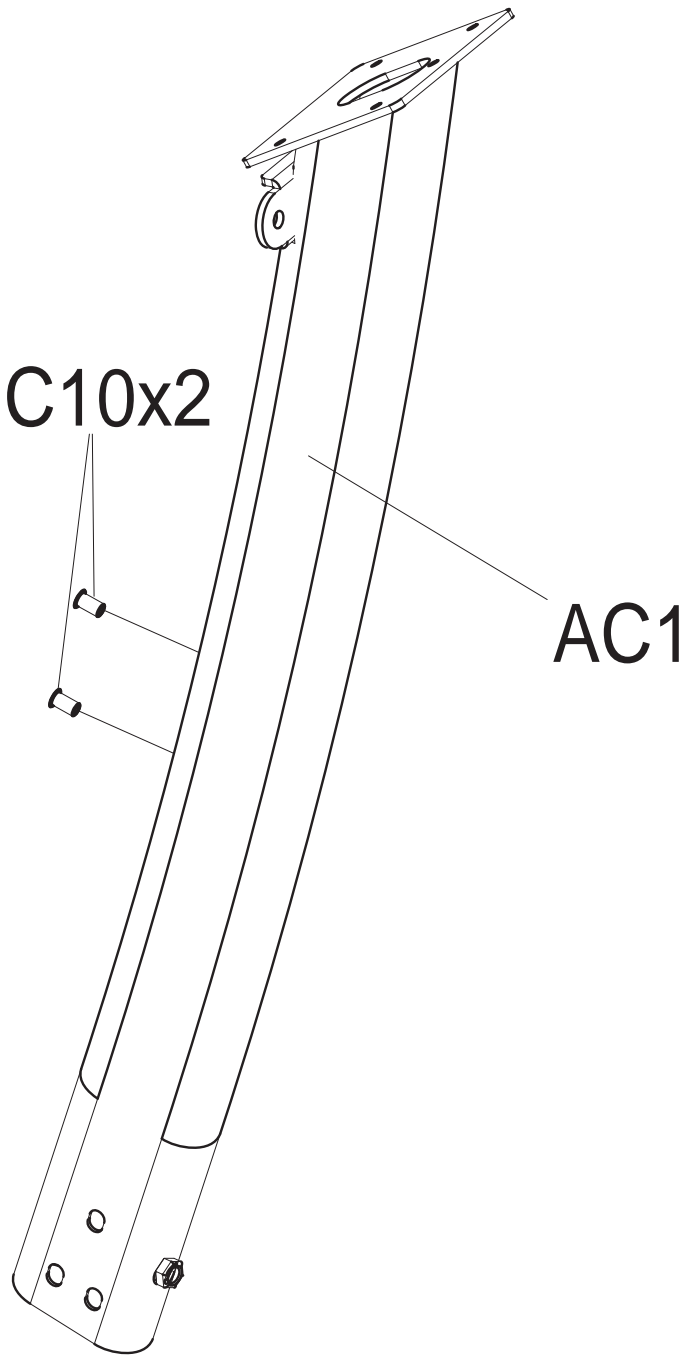

DRAWING NO	CB143-A10		
PART NAME	Console Mast Set		
PART NO	1000112773	REV	A
APPROVE		DATE	

DRAWING NO 圖 號	CB143-A11
PART NAME(CH) 零件名稱(中文)	座管組
PART NAME(EN) 零件名稱(英文)	Seat Set
SAP PART NO SAP料號	REV A

DRAWING NO	CB157-A11		
PART NAME	Rear Stabilizer Tube Set		
PART NO	1000224025	REV	A
APPROVE		DATE	

DRAWING NO	CB143-A13		
PART NAME	Handlebar Set		
PART NO	1000112776	REV	A
APPROVE		DATE	

DRAWING NO	CB157-A12		
PART NAME	Front Wheel Set		
PART NO	1000224034	REV	A
APPROVE		DATE	

DRAWING NO	RB108-AL1A		
PART NAME	Wheel Set		
PART NO	051518-A		A
APPROVE		DATE	

DRAWING NO	CB157-A13		
PART NAME	Left Cover Set		
PART NO	1000230490	REV	A
APPROVE		DATE	

DRAWING NO	CB143-A16		
PART NAME	Belt Pulley Set		
PART NO	1000112782	REV	A
APPROVE		DATE	

DRAWING NO 圖號	CB143-A17	
PART NAME(CH) 零件名稱(中文)	內置式磁控器組	
PART NAME(EN) 零件名稱(英文)	Inner Magnetic Set	
SAP PART NO SAP料號	1000112783	REV A

DRAWING NO	CB157-A15		
PART NAME	Foot Pedal Set		
PART NO	1000228989	REV	A
APPROVE		DATE	

DRAWING NO	CB157-A14		
PART NAME	Right Cover Set		
PART NO	1000230491	REV	A
APPROVE		DATE	

DRAWING NO	CB143-A20		
PART NAME	Pressure Pulley Set		
PART NO	051236-00	REV	A
APPROVE		DATE	