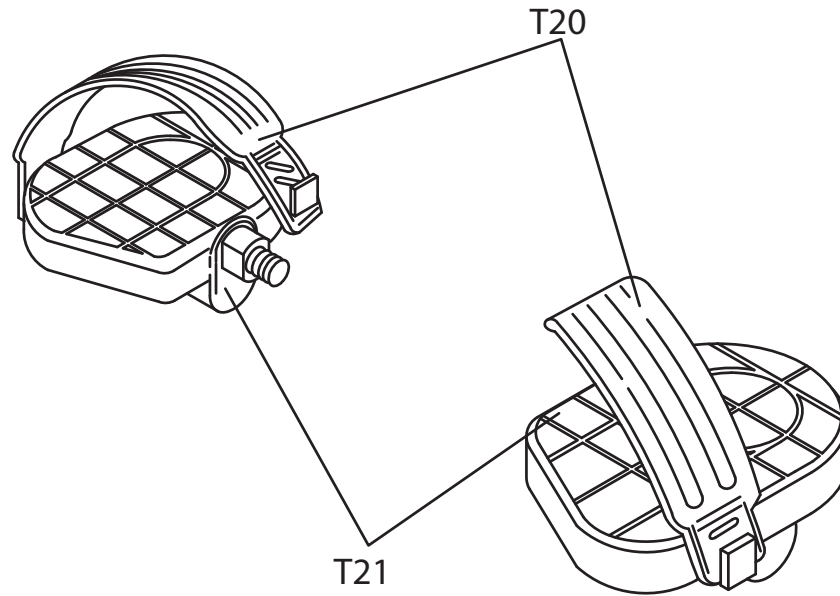

DRAWING NO	CB157-A13		
PART NAME	Left Cover Set		
PART NO	1000230490	REV	A
APPROVE		DATE	

DRAWING NO	CB143-A16		
PART NAME	Belt Pulley Set		
PART NO	1000112782	REV	A
APPROVE		DATE	

DRAWING NO 圖號	CB143-A17	
PART NAME(CH) 零件名稱(中文)	內置式磁控器組	
PART NAME(EN) 零件名稱(英文)	Inner Magnetic Set	
SAP PART NO SAP料號	1000112783	REV A

DRAWING NO	CB157-A15		
PART NAME	Foot Pedal Set		
PART NO	1000228989	REV	A
APPROVE		DATE	

DRAWING NO	CB157-A14		
PART NAME	Right Cover Set		
PART NO	1000230491	REV	A
APPROVE		DATE	

DRAWING NO	CB143-A20		
PART NAME	Pressure Pulley Set		
PART NO	051236-00	REV	A
APPROVE		DATE	