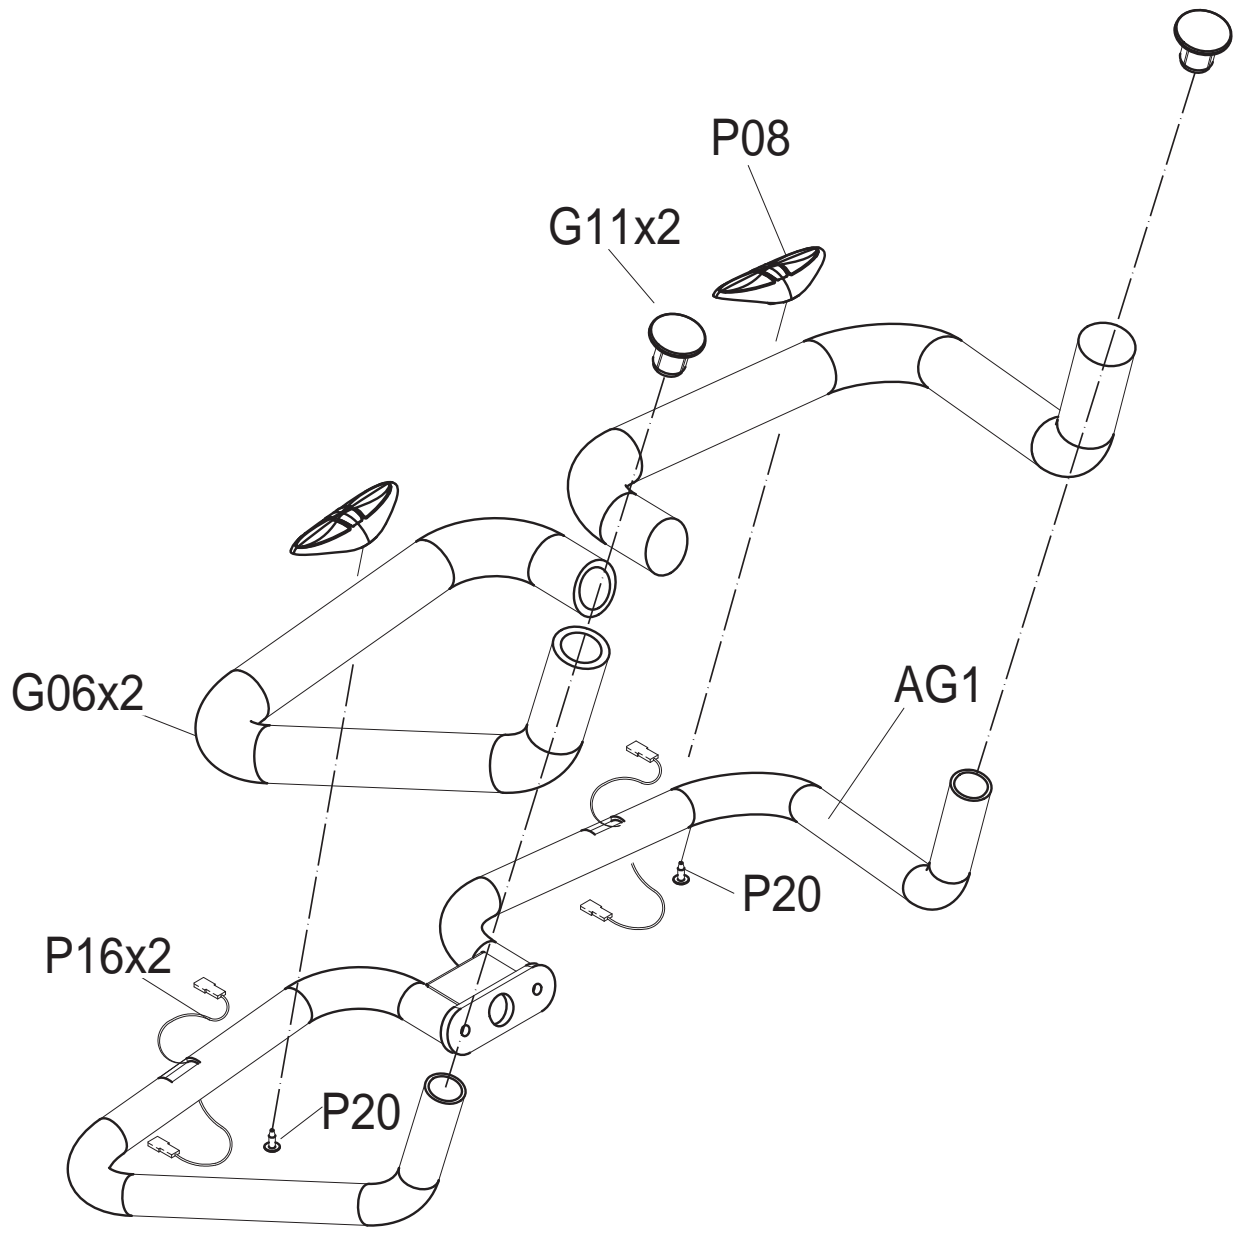

DRAWING NO	CB143-A10		
PART NAME	Console Mast Set		
PART NO	1000112773	REV	A
APPROVE		DATE	

DRAWING NO 圖 號	CB143-A11
PART NAME(CH) 零件名稱(中文)	座管組
PART NAME(EN) 零件名稱(英文)	Seat Set
SAP PART NO SAP料號	REV A

DRAWING NO	CB157-A11		
PART NAME	Rear Stabilizer Tube Set		
PART NO	1000224025	REV	A
APPROVE		DATE	

DRAWING NO	CB143-A13		
PART NAME	Handlebar Set		
PART NO	1000112776	REV	A
APPROVE		DATE	

DRAWING NO	CB157-A12		
PART NAME	Front Wheel Set		
PART NO	1000224034	REV	A
APPROVE		DATE	

DRAWING NO	RB108-AL1A		
PART NAME	Wheel Set		
PART NO	051518-A		A
APPROVE		DATE	

DRAWING NO	CB157-A13		
PART NAME	Left Cover Set		
PART NO	1000230490	REV	A
APPROVE		DATE	

DRAWING NO	CB143-A16		
PART NAME	Belt Pulley Set		
PART NO	1000112782	REV	A
APPROVE		DATE	

DRAWING NO 圖號	CB143-A17	
PART NAME(CH) 零件名稱(中文)	內置式磁控器組	
PART NAME(EN) 零件名稱(英文)	Inner Magnetic Set	
SAP PART NO SAP料號	1000112783	REV A

DRAWING NO	CB157-A15		
PART NAME	Foot Pedal Set		
PART NO	1000228989	REV	A
APPROVE		DATE	

DRAWING NO	CB157-A14		
PART NAME	Right Cover Set		
PART NO	1000230491	REV	A
APPROVE		DATE	

DRAWING NO	CB143-A20		
PART NAME	Pressure Pulley Set		
PART NO	051236-00	REV	A
APPROVE		DATE	