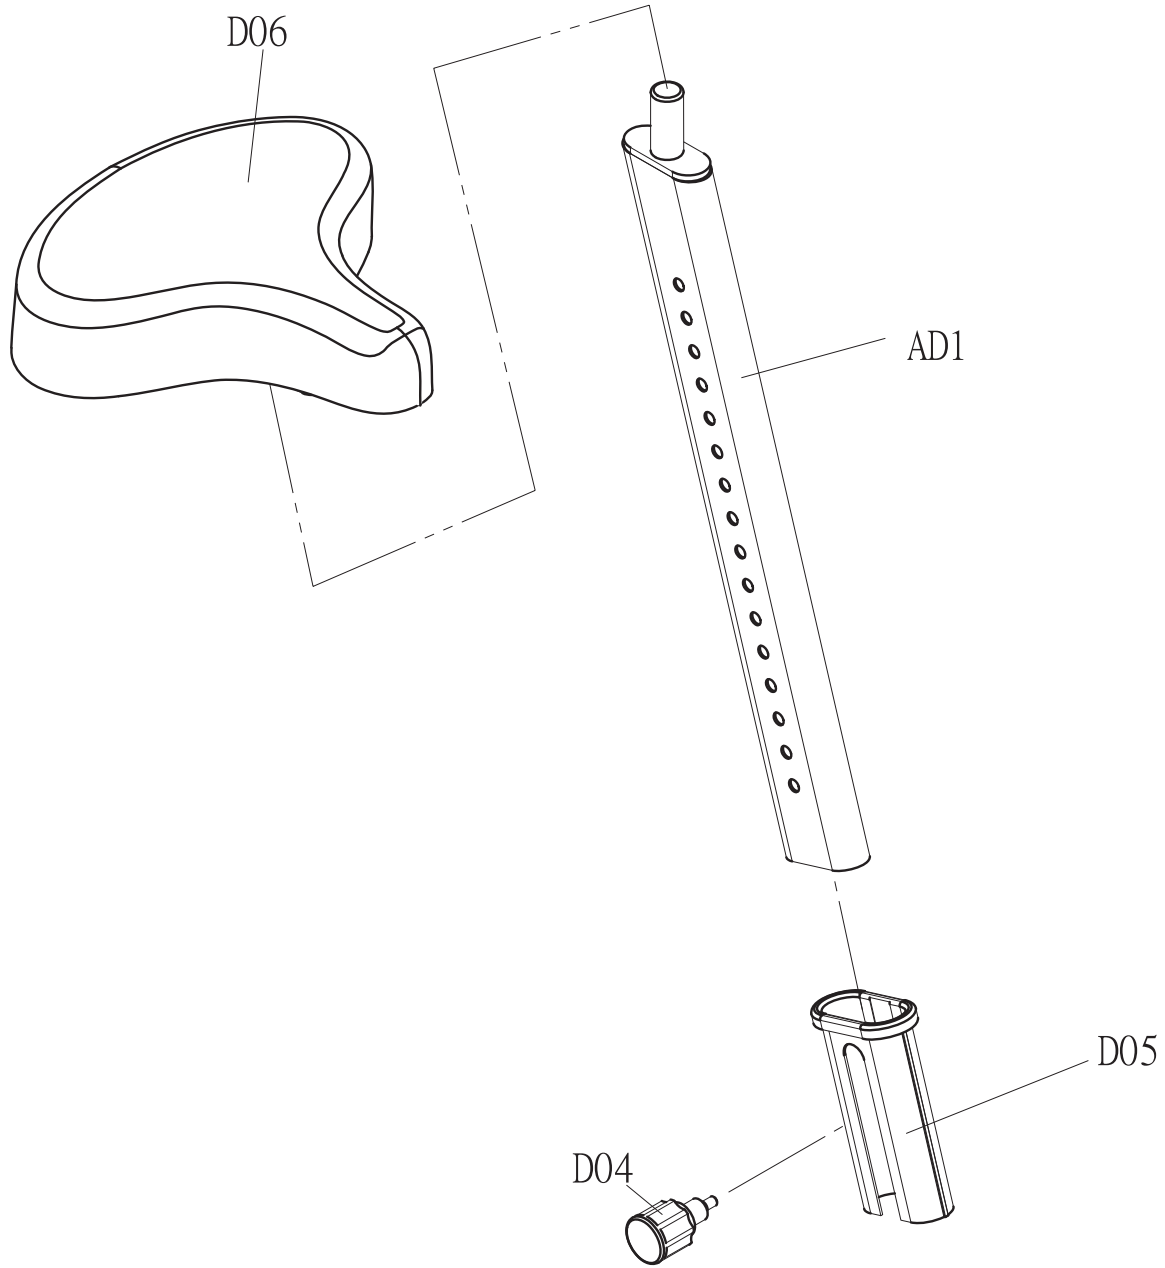

DRAWING NO	CB143-A10		
PART NAME	Console Mast Set		
PART NO	1000112773	REV	A
APPROVE		DATE	

DRAWING NO 圖 號	CB143-A11
PART NAME(CH) 零件名稱(中文)	座管組
PART NAME(EN) 零件名稱(英文)	Seat Set
SAP PART NO SAP料號	REV A

DRAWING NO	CB157-A11		
PART NAME	Rear Stabilizer Tube Set		
PART NO	1000224025	REV	A
APPROVE		DATE	

DRAWING NO	CB143-A13		
PART NAME	Handlebar Set		
PART NO	1000112776	REV	A
APPROVE		DATE	

DRAWING NO	CB157-A12		
PART NAME	Front Wheel Set		
PART NO	1000224034	REV	A
APPROVE		DATE	

DRAWING NO	RB108-AL1A		
PART NAME	Wheel Set		
PART NO	051518-A		A
APPROVE		DATE	

DRAWING NO	CB157-A13		
PART NAME	Left Cover Set		
PART NO	1000230490	REV	A
APPROVE		DATE	

DRAWING NO	CB143-A16		
PART NAME	Belt Pulley Set		
PART NO	1000112782	REV	A
APPROVE		DATE	

DRAWING NO 圖號	CB143-A17	
PART NAME(CH) 零件名稱(中文)	內置式磁控器組	
PART NAME(EN) 零件名稱(英文)	Inner Magnetic Set	
SAP PART NO SAP料號	1000112783	REV A

DRAWING NO	CB157-A15		
PART NAME	Foot Pedal Set		
PART NO	1000228989	REV	A
APPROVE		DATE	

DRAWING NO	CB157-A14		
PART NAME	Right Cover Set		
PART NO	1000230491	REV	A
APPROVE		DATE	

DRAWING NO	CB143-A20		
PART NAME	Pressure Pulley Set		
PART NO	051236-00	REV	A
APPROVE		DATE	