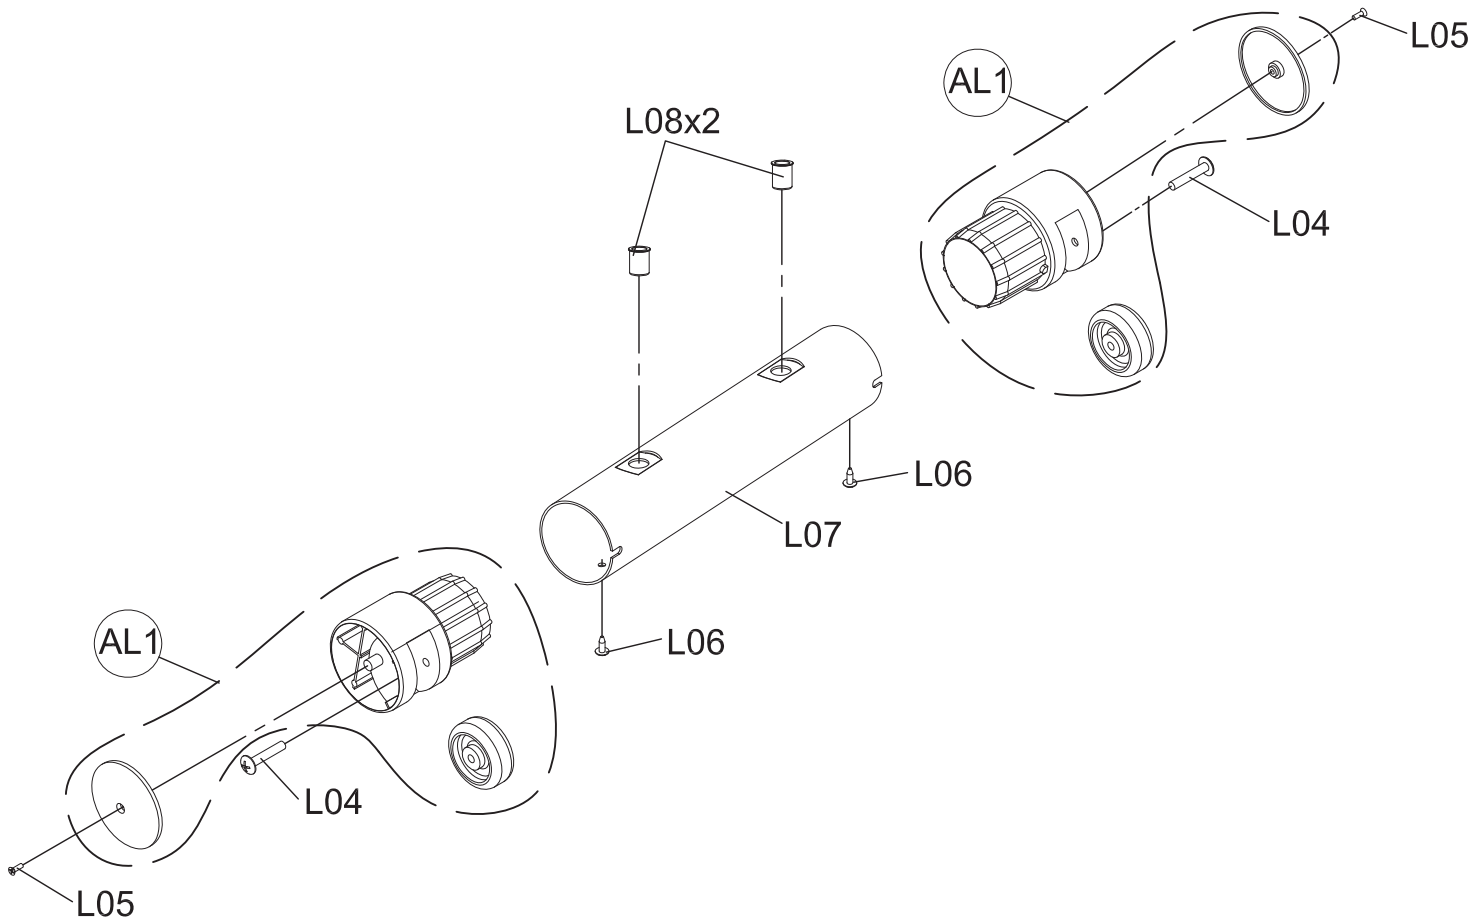

DRAWING NO	CB143-A10		
PART NAME	Console Mast Set		
PART NO	1000112773	REV	A
APPROVE		DATE	

DRAWING NO 圖 號	CB143-A11
PART NAME(CH) 零件名稱(中文)	座管組
PART NAME(EN) 零件名稱(英文)	Seat Set
SAP PART NO SAP料號	REV A

DRAWING NO	CB157-A11		
PART NAME	Rear Stabilizer Tube Set		
PART NO	1000224025	REV	A
APPROVE		DATE	

DRAWING NO	CB143-A13		
PART NAME	Handlebar Set		
PART NO	1000112776	REV	A
APPROVE		DATE	

DRAWING NO	CB157-A12		
PART NAME	Front Wheel Set		
PART NO	1000224034	REV	A
APPROVE		DATE	

DRAWING NO	RB108-AL1A		
PART NAME	Wheel Set		
PART NO	051518-A		A
APPROVE		DATE	

DRAWING NO	CB157-A13		
PART NAME	Left Cover Set		
PART NO	1000230490	REV	A
APPROVE		DATE	

DRAWING NO	CB143-A16		
PART NAME	Belt Pulley Set		
PART NO	1000112782	REV	A
APPROVE		DATE	

DRAWING NO 圖號	CB143-A17	
PART NAME(CH) 零件名稱(中文)	內置式磁控器組	
PART NAME(EN) 零件名稱(英文)	Inner Magnetic Set	
SAP PART NO SAP料號	1000112783	REV A

DRAWING NO	CB157-A15		
PART NAME	Foot Pedal Set		
PART NO	1000228989	REV	A
APPROVE		DATE	

DRAWING NO	CB157-A14		
PART NAME	Right Cover Set		
PART NO	1000230491	REV	A
APPROVE		DATE	

DRAWING NO	CB143-A20		
PART NAME	Pressure Pulley Set		
PART NO	051236-00	REV	A
APPROVE		DATE	