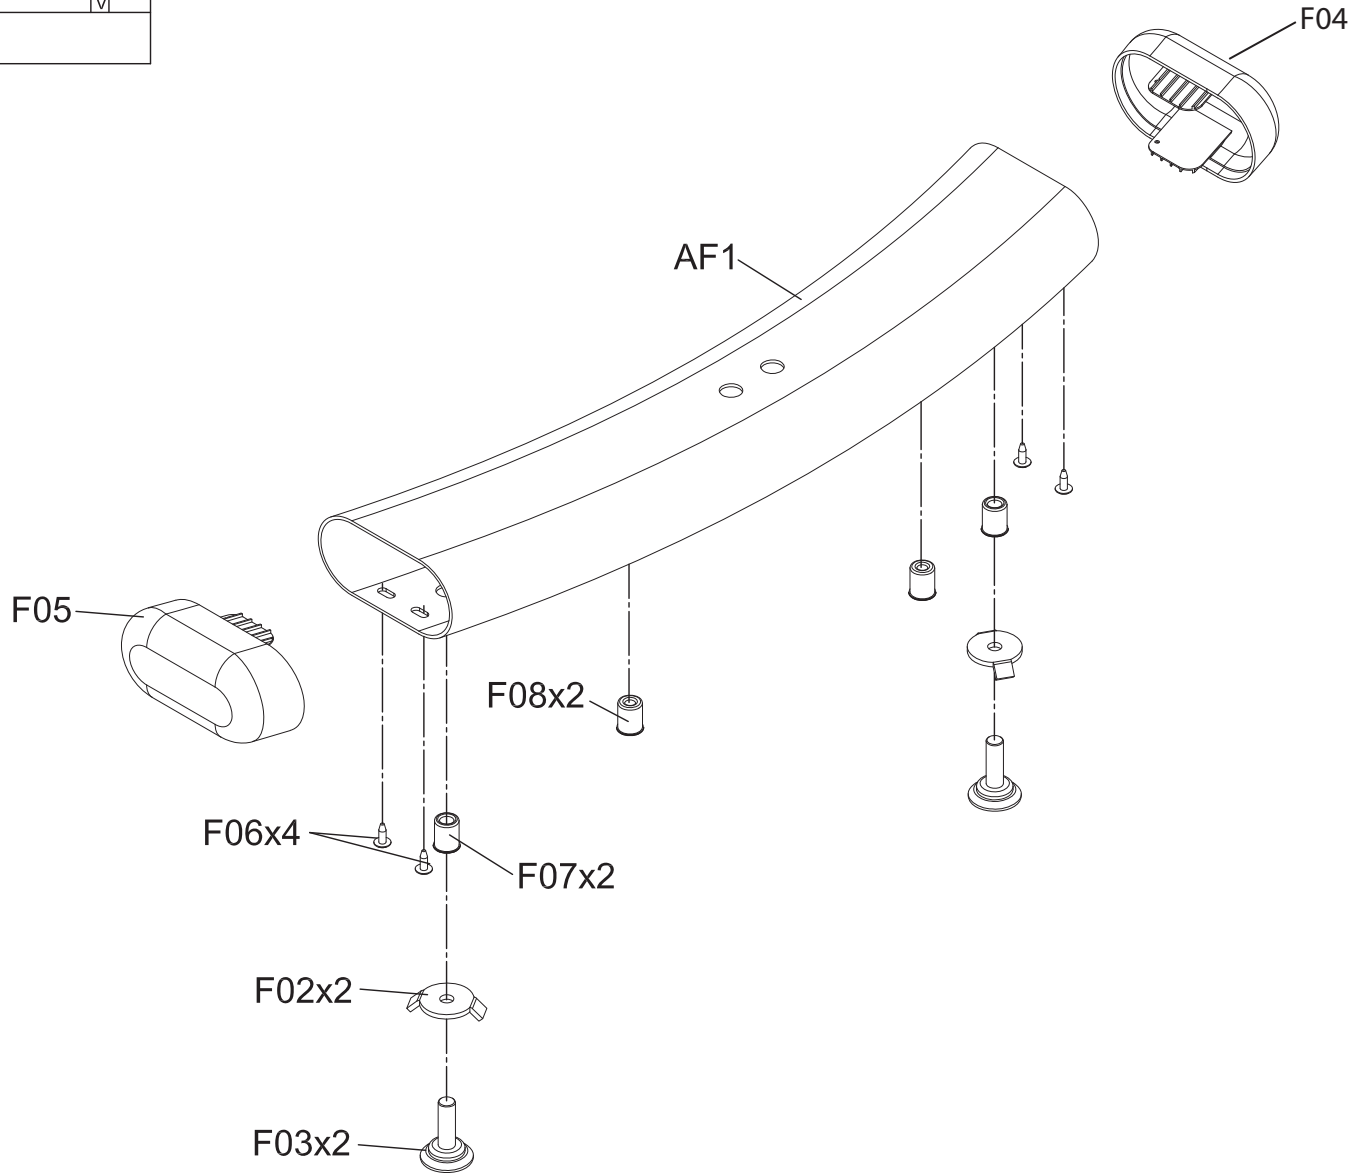

DRAWING NO	CB143-A10		
PART NAME	Console Mast Set		
PART NO	1000112773	REV	A
APPROVE		DATE	

DRAWING NO 圖 號	CB143-A11
PART NAME(CH) 零件名稱(中文)	座管組
PART NAME(EN) 零件名稱(英文)	Seat Set
SAP PART NO SAP料號	REV A

DRAWING NO	CB157-A11		
PART NAME	Rear Stabilizer Tube Set		
PART NO	1000224025	REV	A
APPROVE		DATE	

DRAWING NO	CB143-A13		
PART NAME	Handlebar Set		
PART NO	1000112776	REV	A
APPROVE		DATE	

DRAWING NO	CB157-A12		
PART NAME	Front Wheel Set		
PART NO	1000224034	REV	A
APPROVE		DATE	

DRAWING NO	RB108-AL1A		
PART NAME	Wheel Set		
PART NO	051518-A		A
APPROVE		DATE	

DRAWING NO	CB157-A13		
PART NAME	Left Cover Set		
PART NO	1000230490	REV	A
APPROVE		DATE	

DRAWING NO	CB143-A16		
PART NAME	Belt Pulley Set		
PART NO	1000112782	REV	A
APPROVE		DATE	

DRAWING NO 圖號	CB143-A17	
PART NAME(CH) 零件名稱(中文)	內置式磁控器組	
PART NAME(EN) 零件名稱(英文)	Inner Magnetic Set	
SAP PART NO SAP料號	1000112783	REV A

DRAWING NO	CB157-A15		
PART NAME	Foot Pedal Set		
PART NO	1000228989	REV	A
APPROVE		DATE	

DRAWING NO	CB157-A14		
PART NAME	Right Cover Set		
PART NO	1000230491	REV	A
APPROVE		DATE	

DRAWING NO	CB143-A20		
PART NAME	Pressure Pulley Set		
PART NO	051236-00	REV	A
APPROVE		DATE	