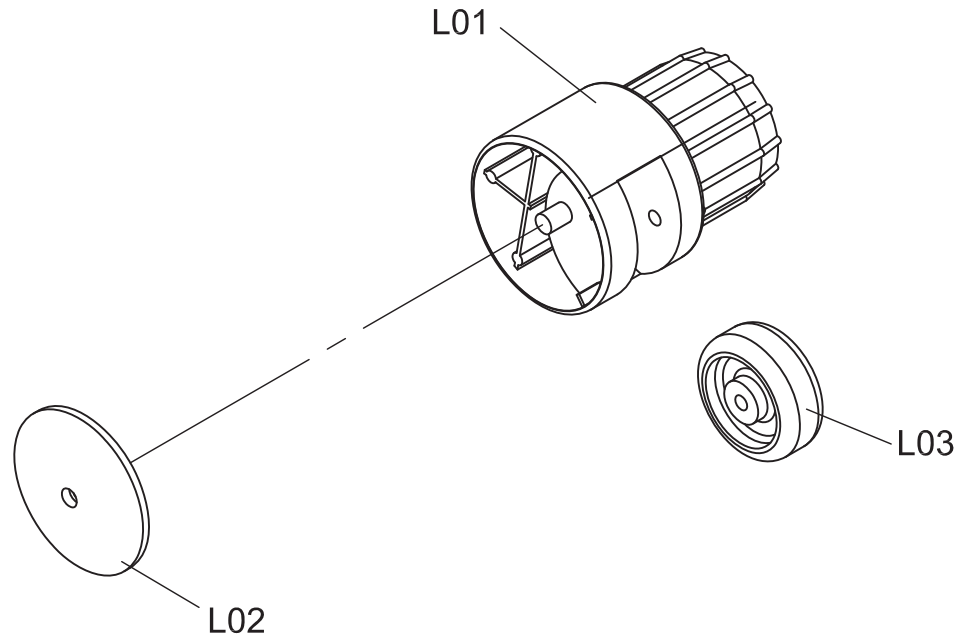

DRAWING NO	CB143-A10		
PART NAME	Console Mast Set		
PART NO	1000112773	REV	A
APPROVE		DATE	

DRAWING NO 圖 號	CB143-A11
PART NAME(CH) 零件名稱(中文)	座管組
PART NAME(EN) 零件名稱(英文)	Seat Set
SAP PART NO SAP料號	REV A

DRAWING NO	CB157-A11		
PART NAME	Rear Stabilizer Tube Set		
PART NO	1000224025	REV	A
APPROVE		DATE	

DRAWING NO	CB143-A13		
PART NAME	Handlebar Set		
PART NO	1000112776	REV	A
APPROVE		DATE	

DRAWING NO	CB157-A12		
PART NAME	Front Wheel Set		
PART NO	1000224034	REV	A
APPROVE		DATE	

DRAWING NO	RB108-AL1A		
PART NAME	Wheel Set		
PART NO	051518-A		A
APPROVE		DATE	

DRAWING NO	CB157-A13		
PART NAME	Left Cover Set		
PART NO	1000230490	REV	A
APPROVE		DATE	

DRAWING NO	CB143-A16		
PART NAME	Belt Pulley Set		
PART NO	1000112782	REV	A
APPROVE		DATE	

DRAWING NO 圖號	CB143-A17	
PART NAME(CH) 零件名稱(中文)	內置式磁控器組	
PART NAME(EN) 零件名稱(英文)	Inner Magnetic Set	
SAP PART NO SAP料號	1000112783	REV A

DRAWING NO	CB157-A15		
PART NAME	Foot Pedal Set		
PART NO	1000228989	REV	A
APPROVE		DATE	

DRAWING NO	CB157-A14		
PART NAME	Right Cover Set		
PART NO	1000230491	REV	A
APPROVE		DATE	

DRAWING NO	CB143-A20		
PART NAME	Pressure Pulley Set		
PART NO	051236-00	REV	A
APPROVE		DATE	