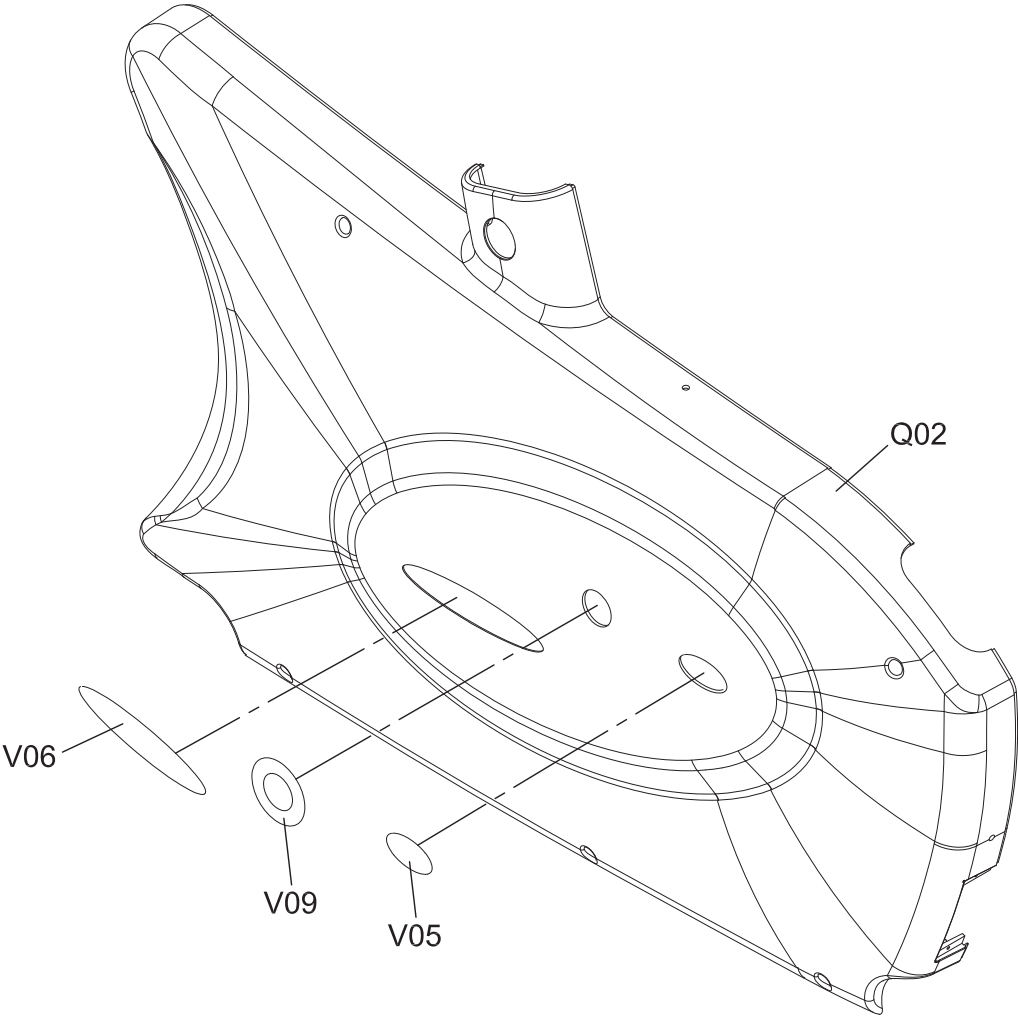

DRAWING NO	CB143-A10		
PART NAME	Console Mast Set		
PART NO	1000112773	REV	A
APPROVE		DATE	

DRAWING NO 圖 號	CB143-A11
PART NAME(CH) 零件名稱(中文)	座管組
PART NAME(EN) 零件名稱(英文)	Seat Set
SAP PART NO SAP料號	REV A

DRAWING NO	CB157-A11		
PART NAME	Rear Stabilizer Tube Set		
PART NO	1000224025	REV	A
APPROVE		DATE	

DRAWING NO	CB143-A13		
PART NAME	Handlebar Set		
PART NO	1000112776	REV	A
APPROVE		DATE	

DRAWING NO	CB157-A12		
PART NAME	Front Wheel Set		
PART NO	1000224034	REV	A
APPROVE		DATE	

DRAWING NO	RB108-AL1A		
PART NAME	Wheel Set		
PART NO	051518-A		A
APPROVE		DATE	

DRAWING NO	CB157-A13		
PART NAME	Left Cover Set		
PART NO	1000230490	REV	A
APPROVE		DATE	

DRAWING NO	CB143-A16		
PART NAME	Belt Pulley Set		
PART NO	1000112782	REV	A
APPROVE		DATE	

DRAWING NO 圖號	CB143-A17	
PART NAME(CH) 零件名稱(中文)	內置式磁控器組	
PART NAME(EN) 零件名稱(英文)	Inner Magnetic Set	
SAP PART NO SAP料號	1000112783	REV A

DRAWING NO	CB157-A15		
PART NAME	Foot Pedal Set		
PART NO	1000228989	REV	A
APPROVE		DATE	

DRAWING NO	CB157-A14		
PART NAME	Right Cover Set		
PART NO	1000230491	REV	A
APPROVE		DATE	

DRAWING NO	CB143-A20		
PART NAME	Pressure Pulley Set		
PART NO	051236-00	REV	A
APPROVE		DATE	