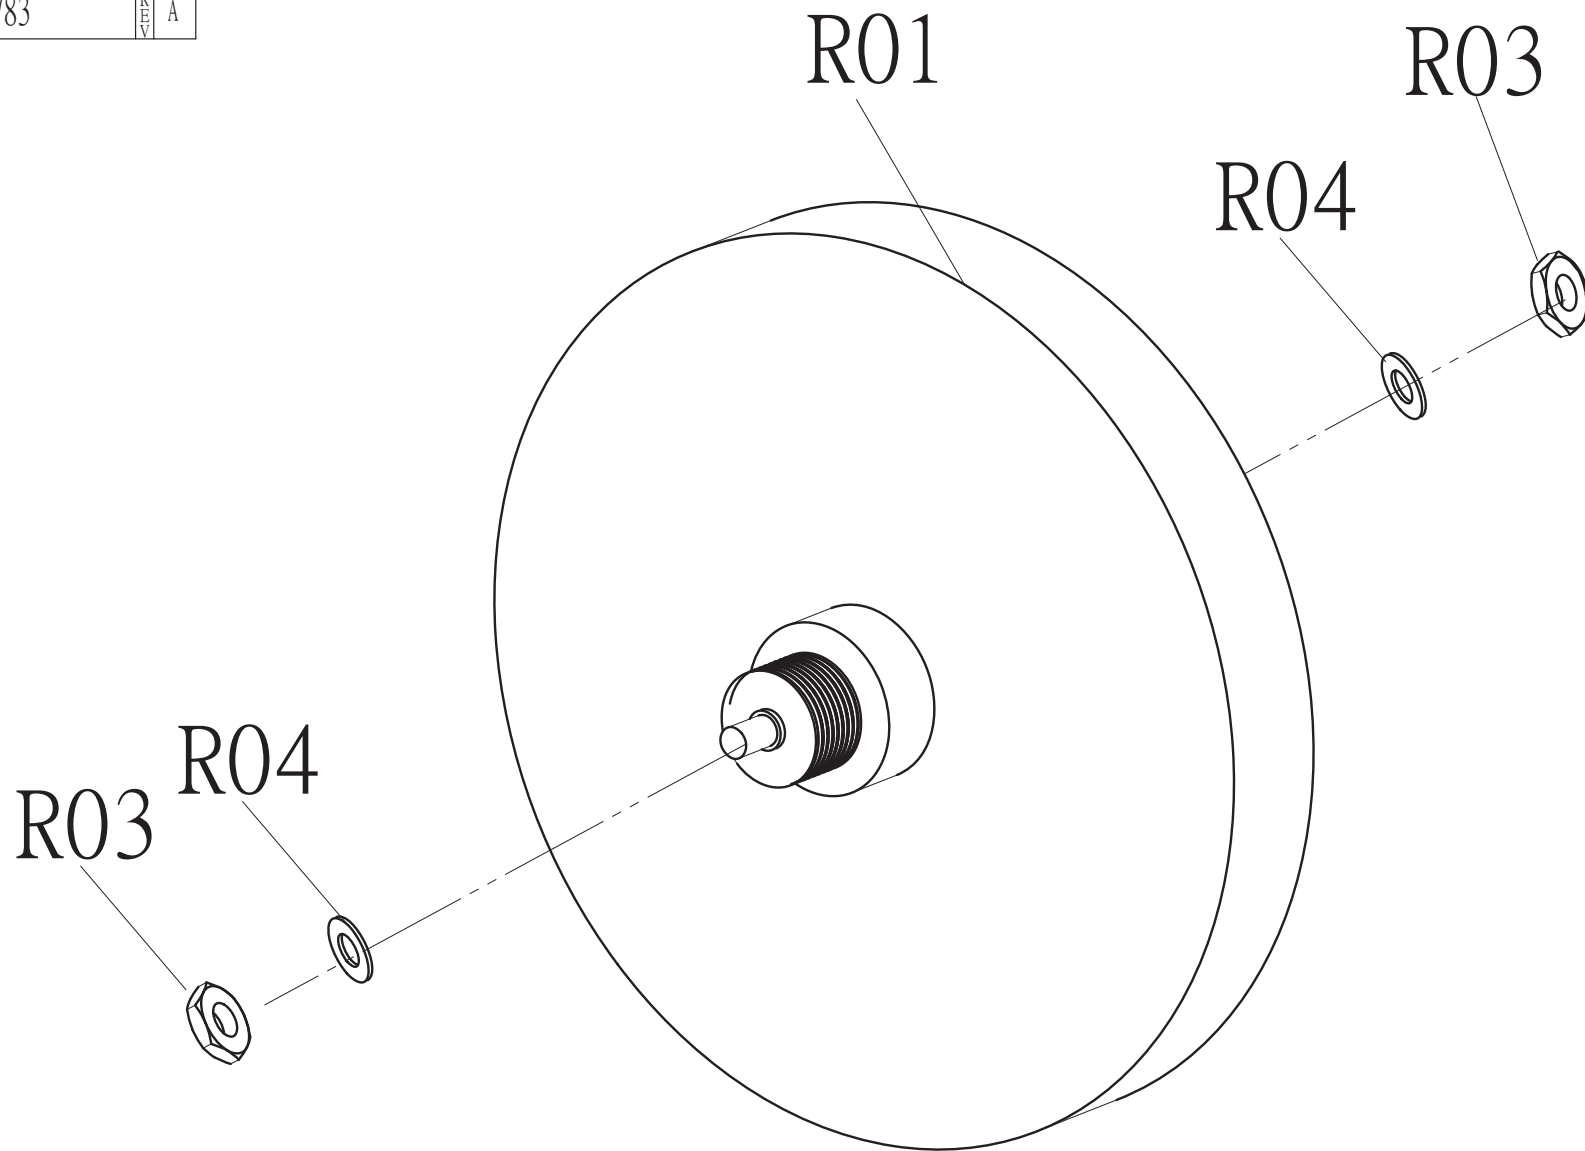

DRAWING NO	CB143-A10		
PART NAME	Console Mast Set		
PART NO	1000112773	REV	A
APPROVE		DATE	

DRAWING NO 圖 號	CB143-A11
PART NAME(CH) 零件名稱(中文)	座管組
PART NAME(EN) 零件名稱(英文)	Seat Set
SAP PART NO SAP料號	REV A

DRAWING NO	CB157-A11		
PART NAME	Rear Stabilizer Tube Set		
PART NO	1000224025	REV	A
APPROVE		DATE	

DRAWING NO	CB143-A13		
PART NAME	Handlebar Set		
PART NO	1000112776	REV	A
APPROVE		DATE	

DRAWING NO	CB157-A12		
PART NAME	Front Wheel Set		
PART NO	1000224034	REV	A
APPROVE		DATE	

DRAWING NO	RB108-AL1A		
PART NAME	Wheel Set		
PART NO	051518-A		A
APPROVE		DATE	

DRAWING NO	CB157-A13		
PART NAME	Left Cover Set		
PART NO	1000230490	REV	A
APPROVE		DATE	

DRAWING NO	CB143-A16		
PART NAME	Belt Pulley Set		
PART NO	1000112782	REV	A
APPROVE		DATE	

DRAWING NO 圖號	CB143-A17	
PART NAME(CH) 零件名稱(中文)	內置式磁控器組	
PART NAME(EN) 零件名稱(英文)	Inner Magnetic Set	
SAP PART NO SAP料號	1000112783	REV A

DRAWING NO	CB157-A15		
PART NAME	Foot Pedal Set		
PART NO	1000228989	REV	A
APPROVE		DATE	

DRAWING NO	CB157-A14		
PART NAME	Right Cover Set		
PART NO	1000230491	REV	A
APPROVE		DATE	

DRAWING NO	CB143-A20		
PART NAME	Pressure Pulley Set		
PART NO	051236-00	REV	A
APPROVE		DATE	