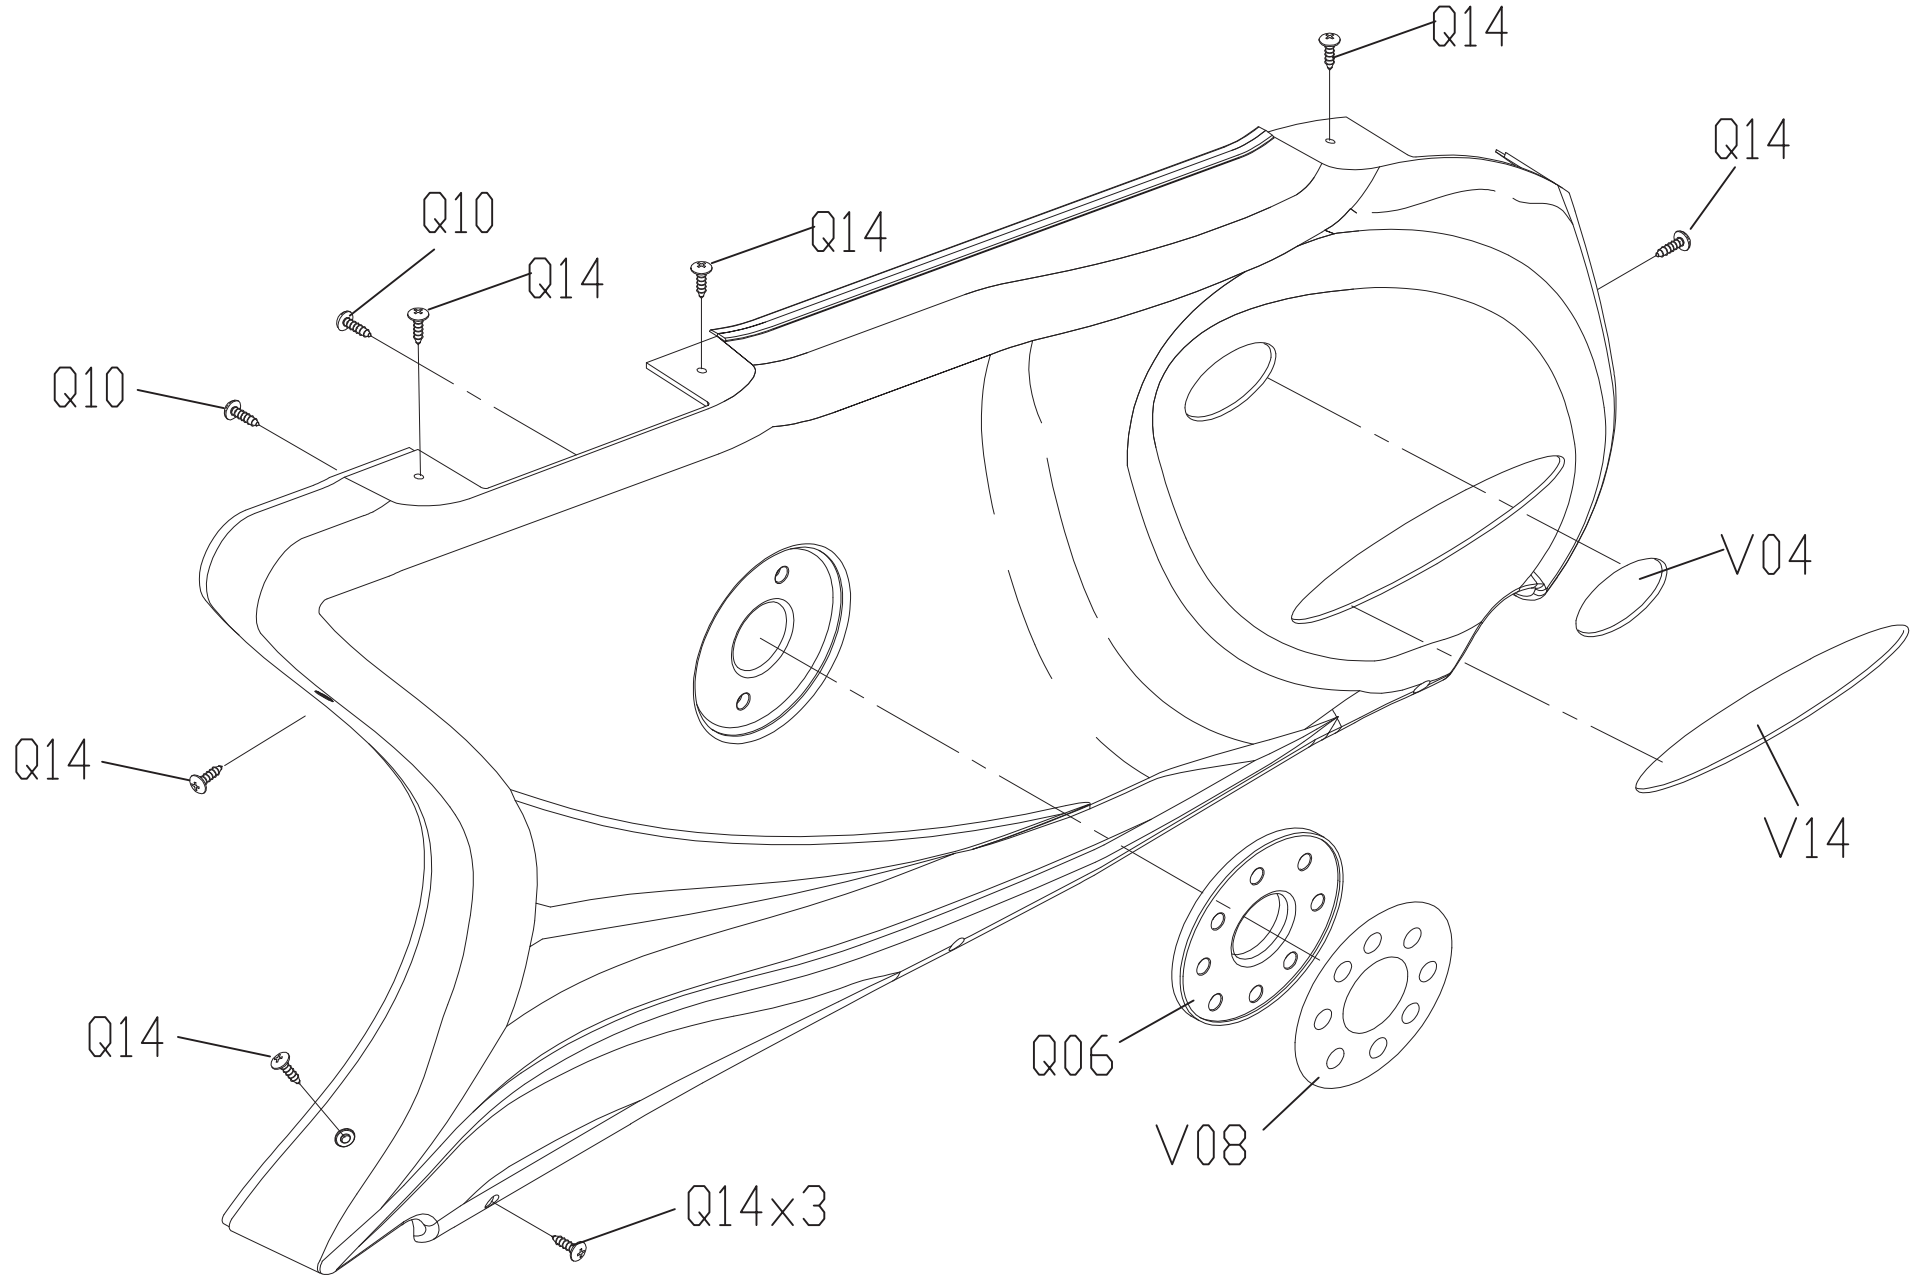

0000091140

TO TOP

0000091145

0000091153

0000091161

TO TOP

TO TOP

0000091162

0000091164

TOTOP

0000091166

0000091155

TO TOP

012376-00X

TOTOP

0000094554

TO TOP

0000094555

S14x2

DRAWING NO	CB68B-AU3		
PART NAME	Idler Set		
PART NO	0000095381	REV	C
APPROVE	sammi	DATE	20140917