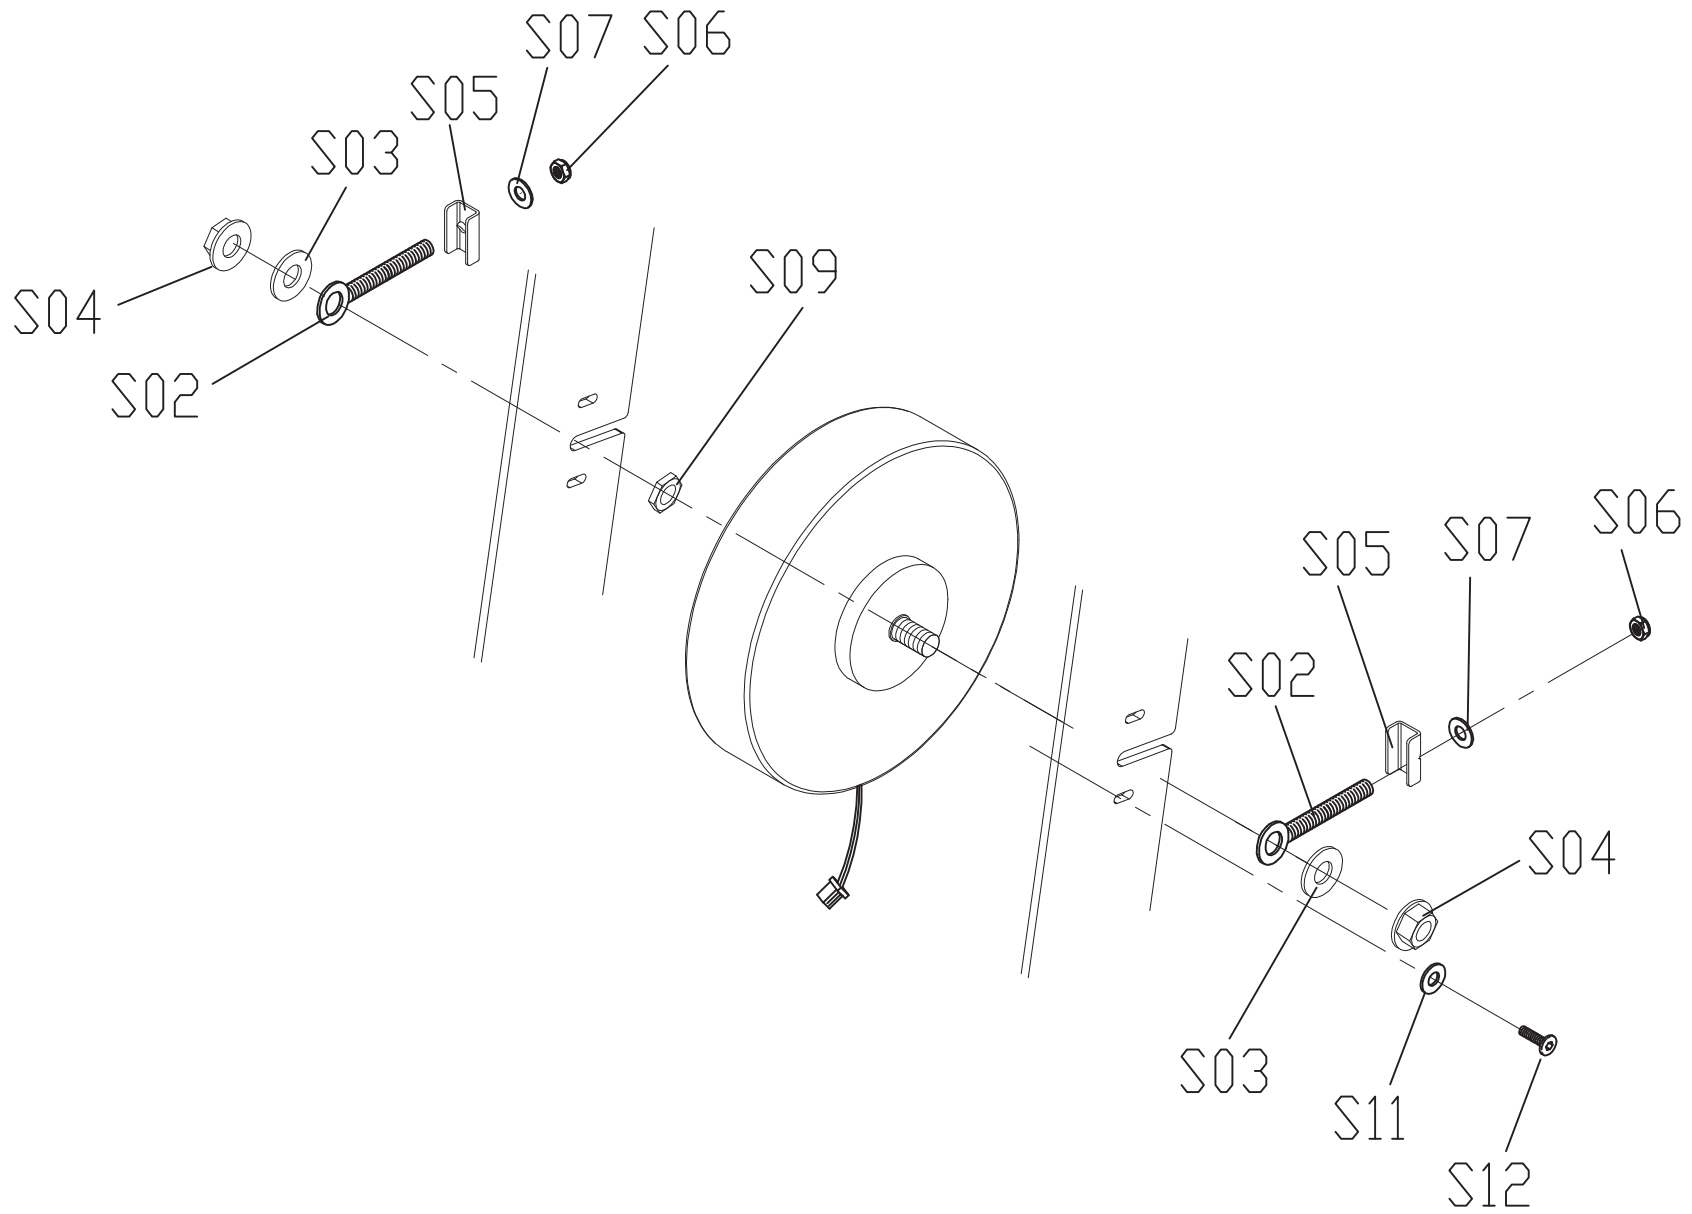

0000091140

TO TOP

0000091145

0000091153

0000091161

TO TOP

TO TOP

0000091162

0000091164

TOTOP

0000091166

0000091155

TO TOP

012376-00X

TOTOP

0000094554

TO TOP

0000094555

S14x2

DRAWING NO	CB68B-AU3		
PART NAME	Idler Set		
PART NO	0000095381	REV	C
APPROVE	sammi	DATE	20140917