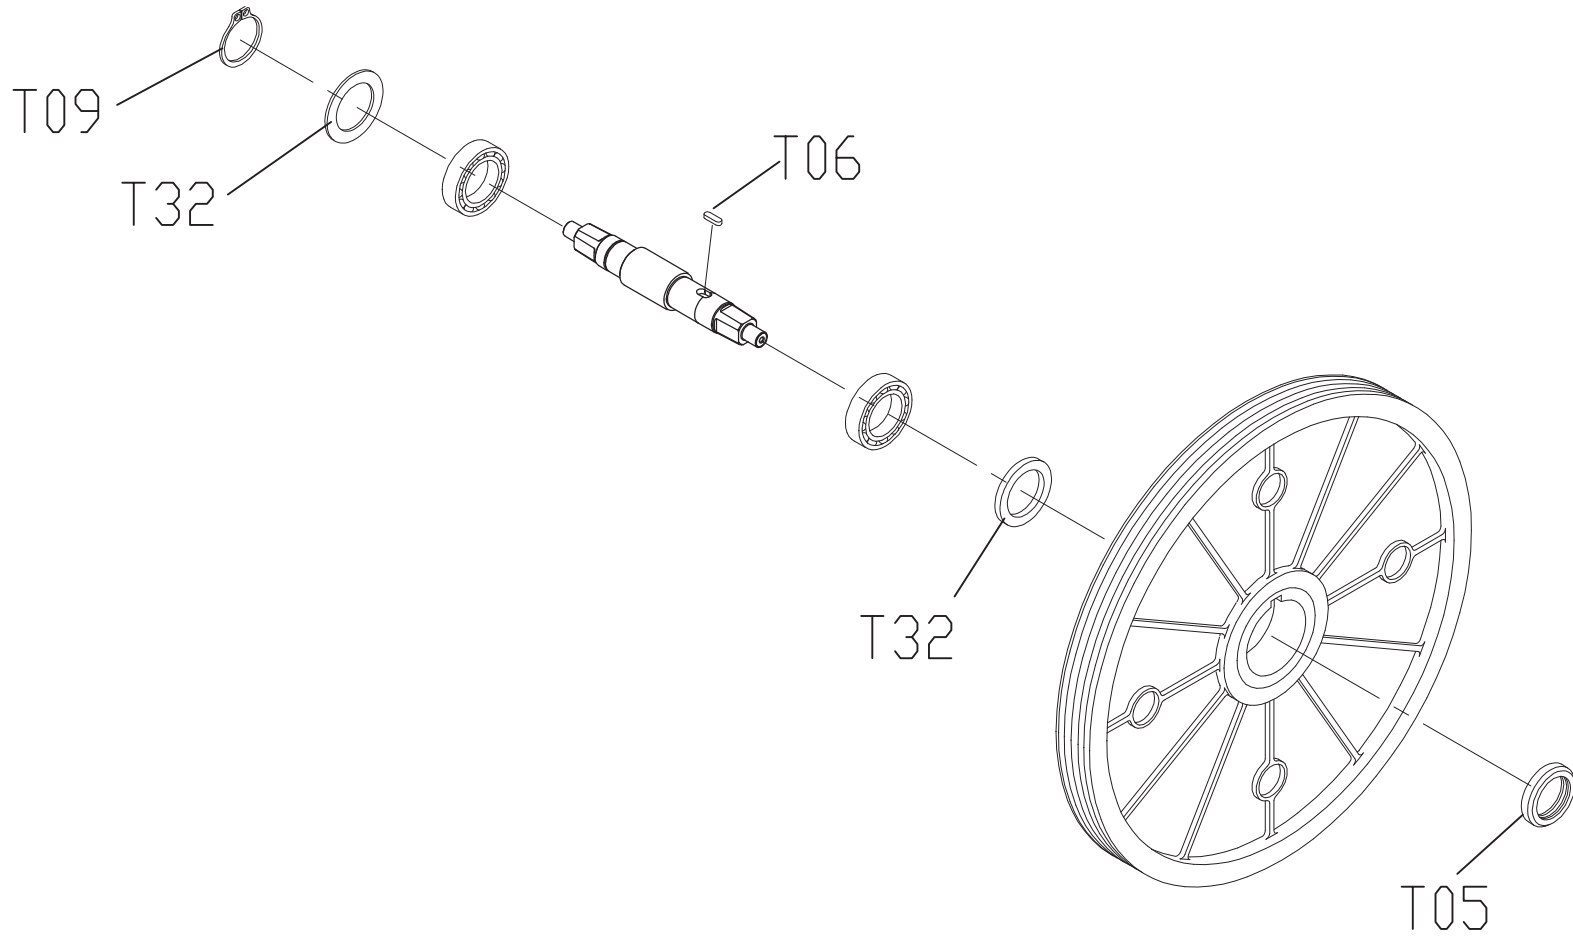

0000091140

TO TOP

0000091145

0000091153

0000091161

TO TOP

TO TOP

0000091162

0000091164

TOTOP

0000091166

0000091155

TO TOP

012376-00X

TOTOP

0000094554

TO TOP

0000094555

S14x2

DRAWING NO	CB68B-AU3		
PART NAME	Idler Set		
PART NO	0000095381	REV	C
APPROVE	sammi	DATE	20140917