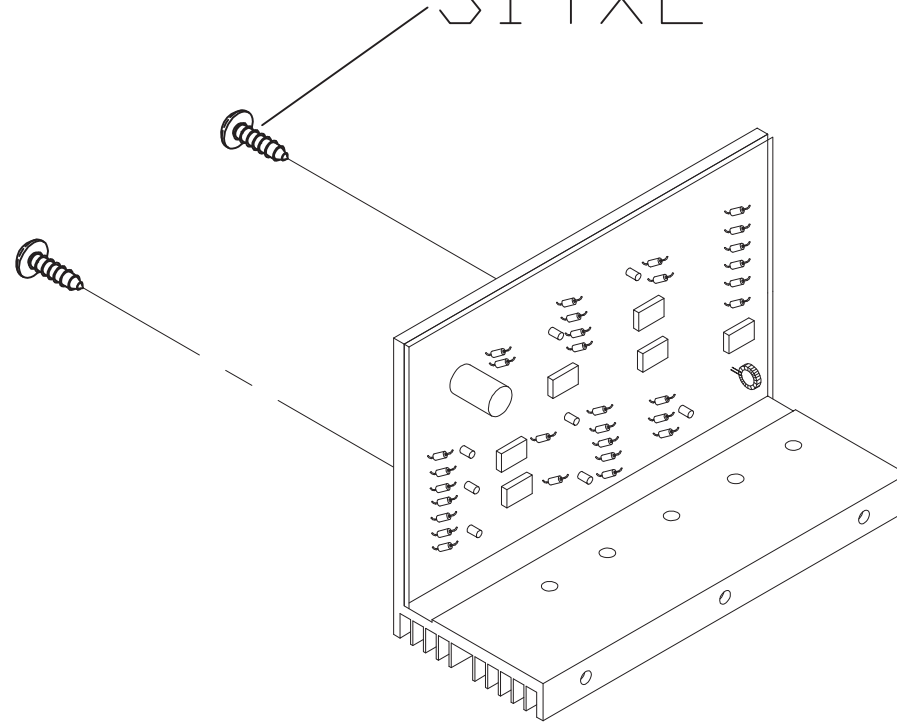

0000091164

TOTOP

0000091166

0000091155

TO TOP

012376-00X

TOTOP

0000094554

TO TOP

0000094555

S14x2

DRAWING NO	CB68B-AU3		
PART NAME	Idler Set		
PART NO	0000095381	REV	C
APPROVE	sammi	DATE	20140917