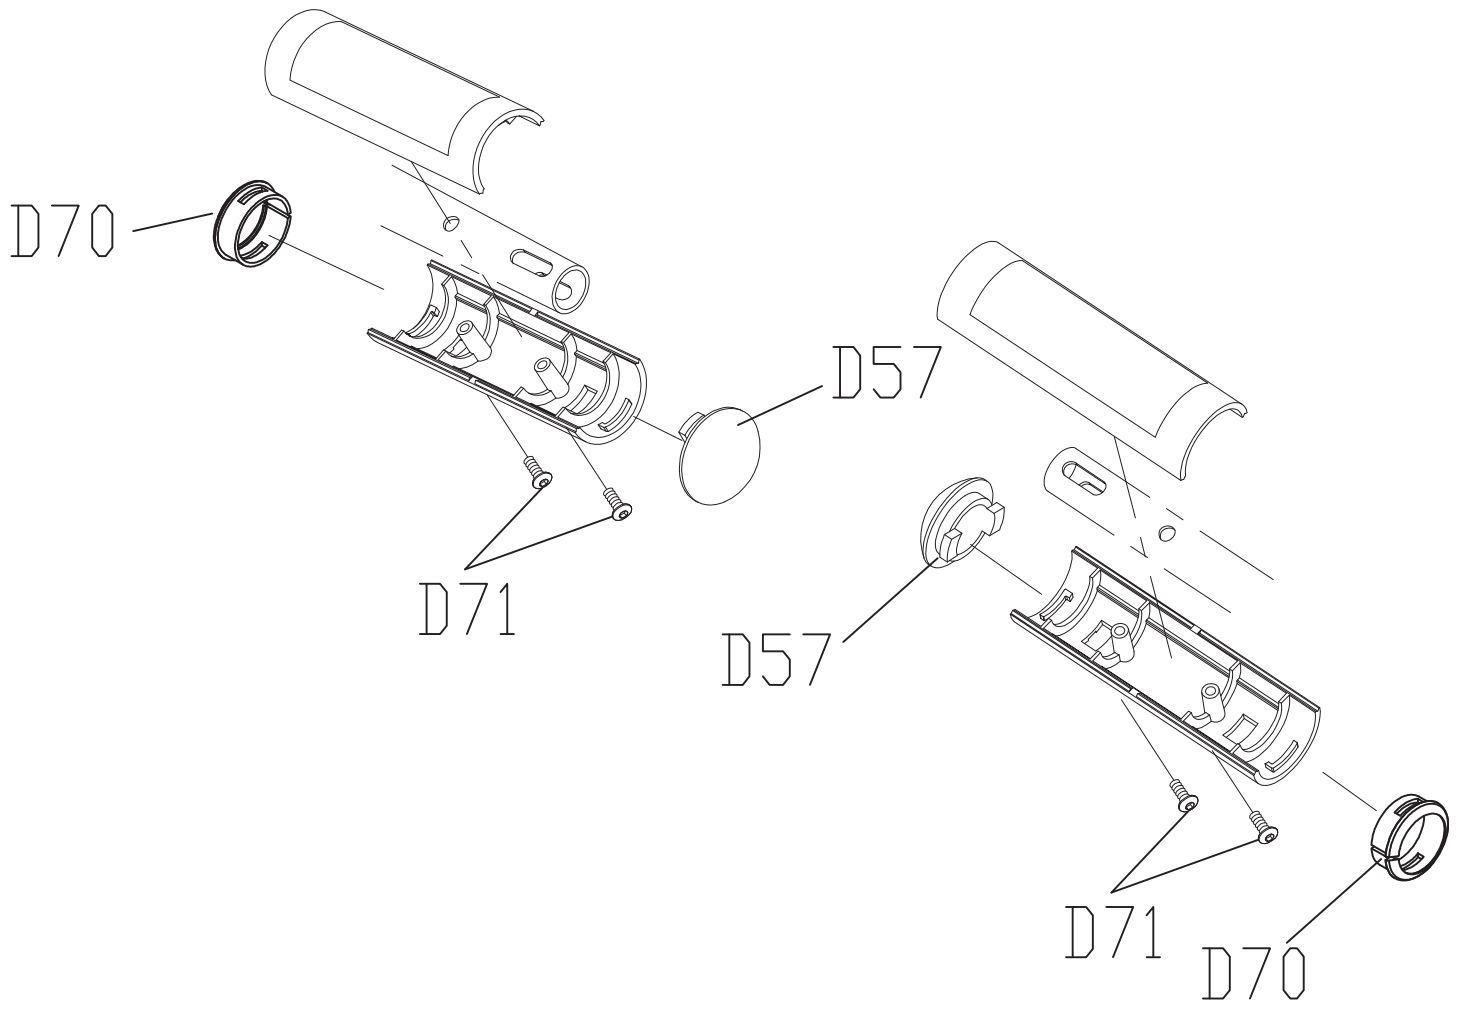

0000091140

TO TOP

0000091145

0000091153

0000091161

TO TOP

TO TOP

0000091162

0000091164

TOTOP

0000091166

0000091155

TO TOP

012376-00X

TOTOP

0000094554

TO TOP

0000094555

S14x2

DRAWING NO	CB68B-AU3		
PART NAME	Idler Set		
PART NO	0000095381	REV	C
APPROVE	sammi	DATE	20140917