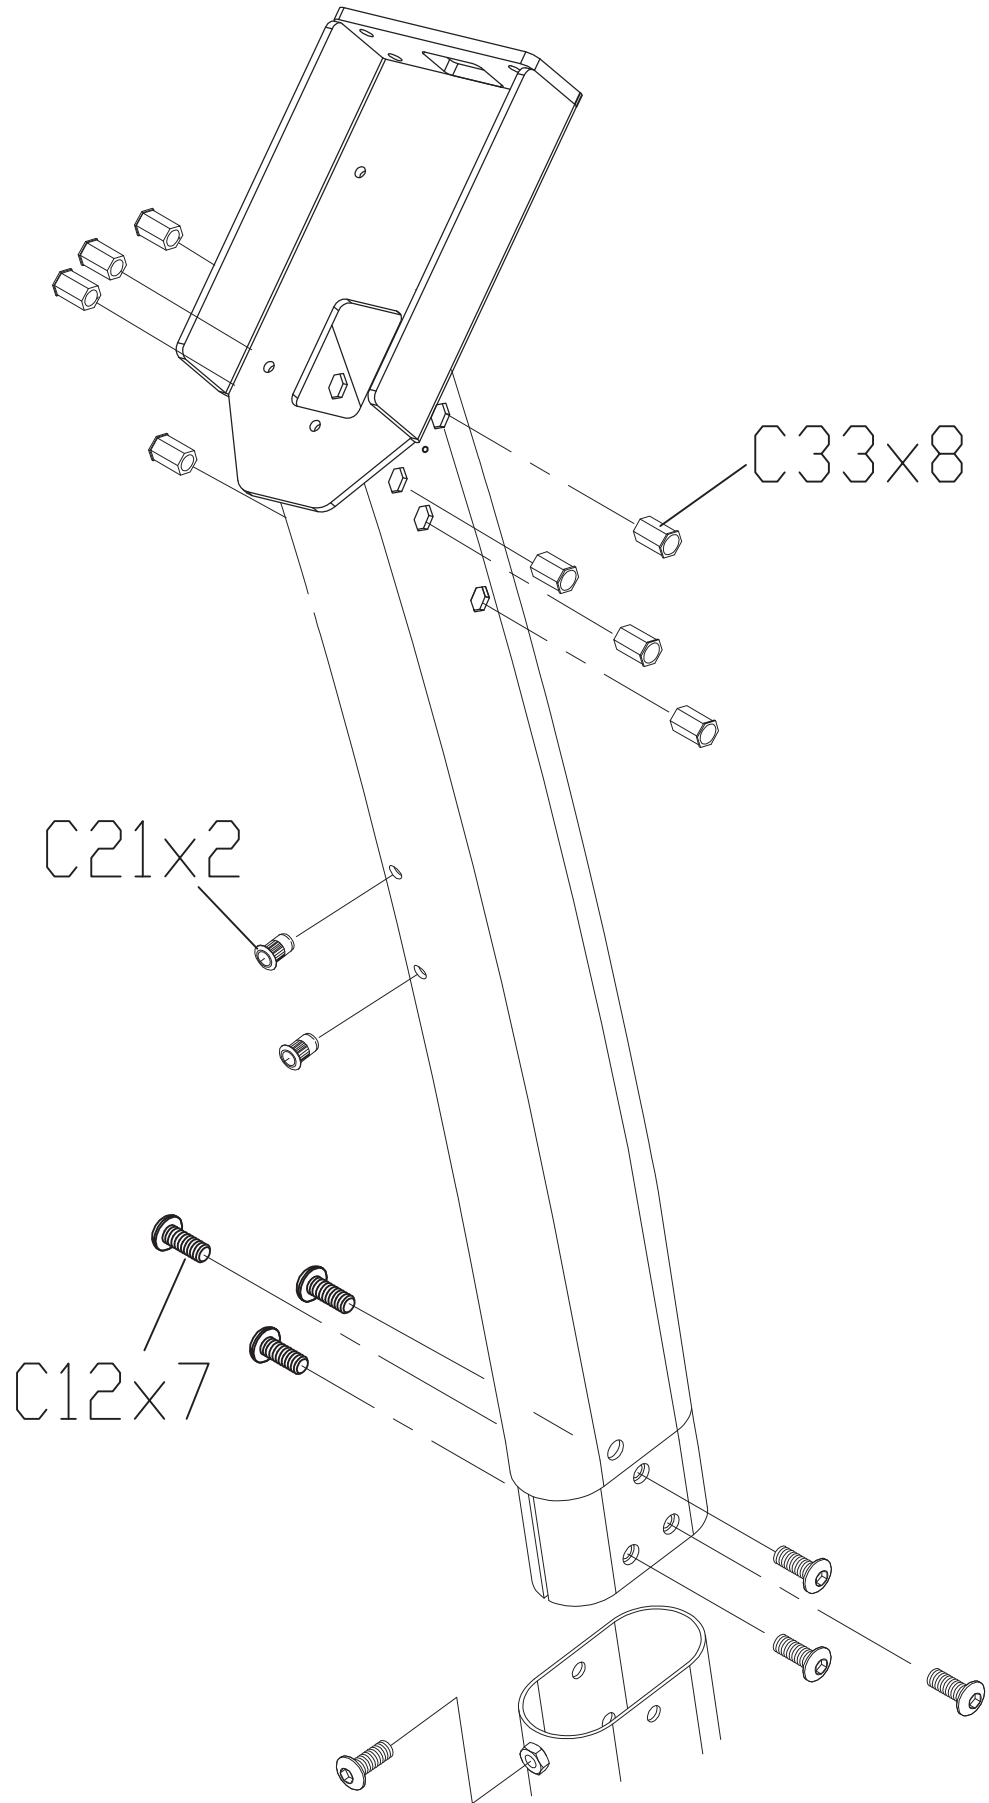

0000091140

TO TOP

0000091145

0000091153

0000091161

TO TOP

TO TOP

0000091162

0000091164

TOTOP

0000091166

0000091155

TO TOP

012376-00X

TOTOP

0000094554

TO TOP

0000094555

S14x2

DRAWING NO	CB68B-AU3		
PART NAME	Idler Set		
PART NO	0000095381	REV	C
APPROVE	sammi	DATE	20140917