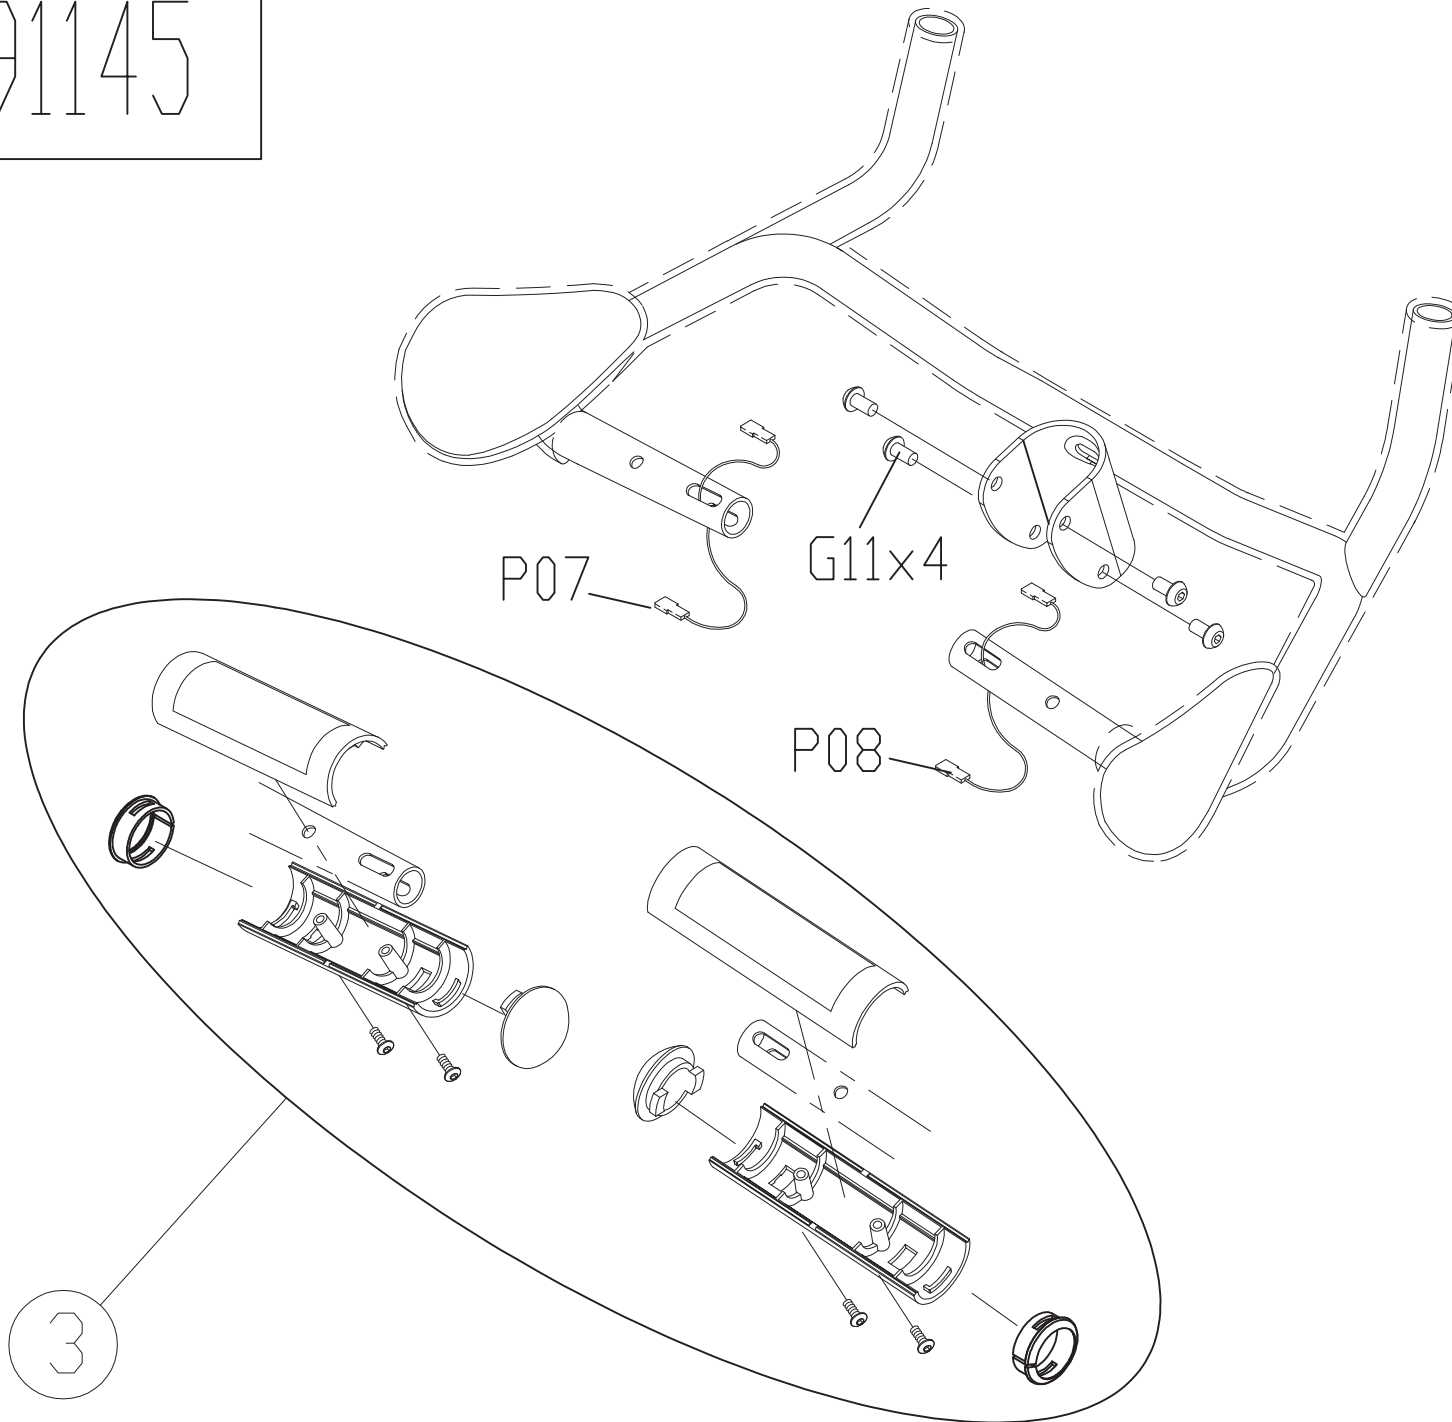

0000091140

TO TOP

0000091145

0000091153

0000091161

TO TOP

TO TOP

0000091162

0000091164

TOTOP

0000091166

0000091155

TO TOP

012376-00X

TOTOP

0000094554

TO TOP

0000094555

S14x2

DRAWING NO	CB68B-AU3		
PART NAME	Idler Set		
PART NO	0000095381	REV	C
APPROVE	sammi	DATE	20140917