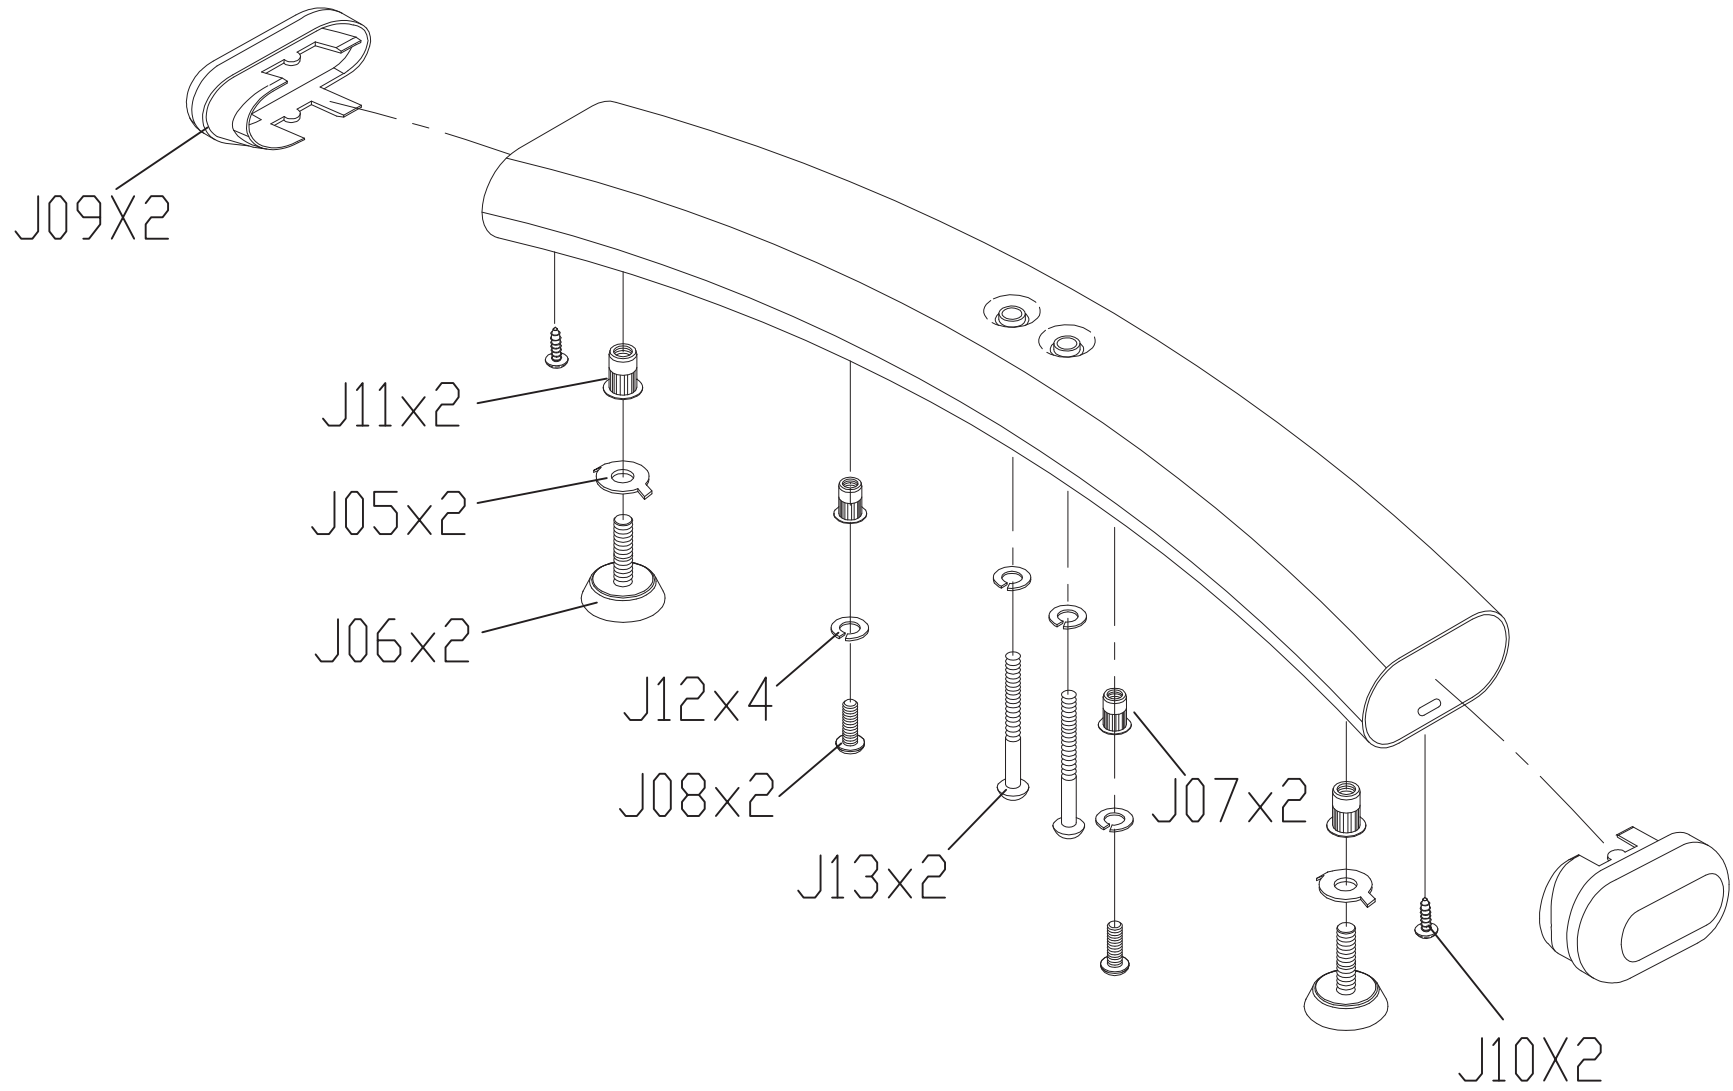

0000091140

TO TOP

0000091145

0000091153

0000091161

TO TOP

TO TOP

0000091162

0000091164

TOTOP

0000091166

0000091155

TO TOP

012376-00X

TOTOP

0000094554

TO TOP

0000094555

S14x2

DRAWING NO	CB68B-AU3		
PART NAME	Idler Set		
PART NO	0000095381	REV	C
APPROVE	sammi	DATE	20140917