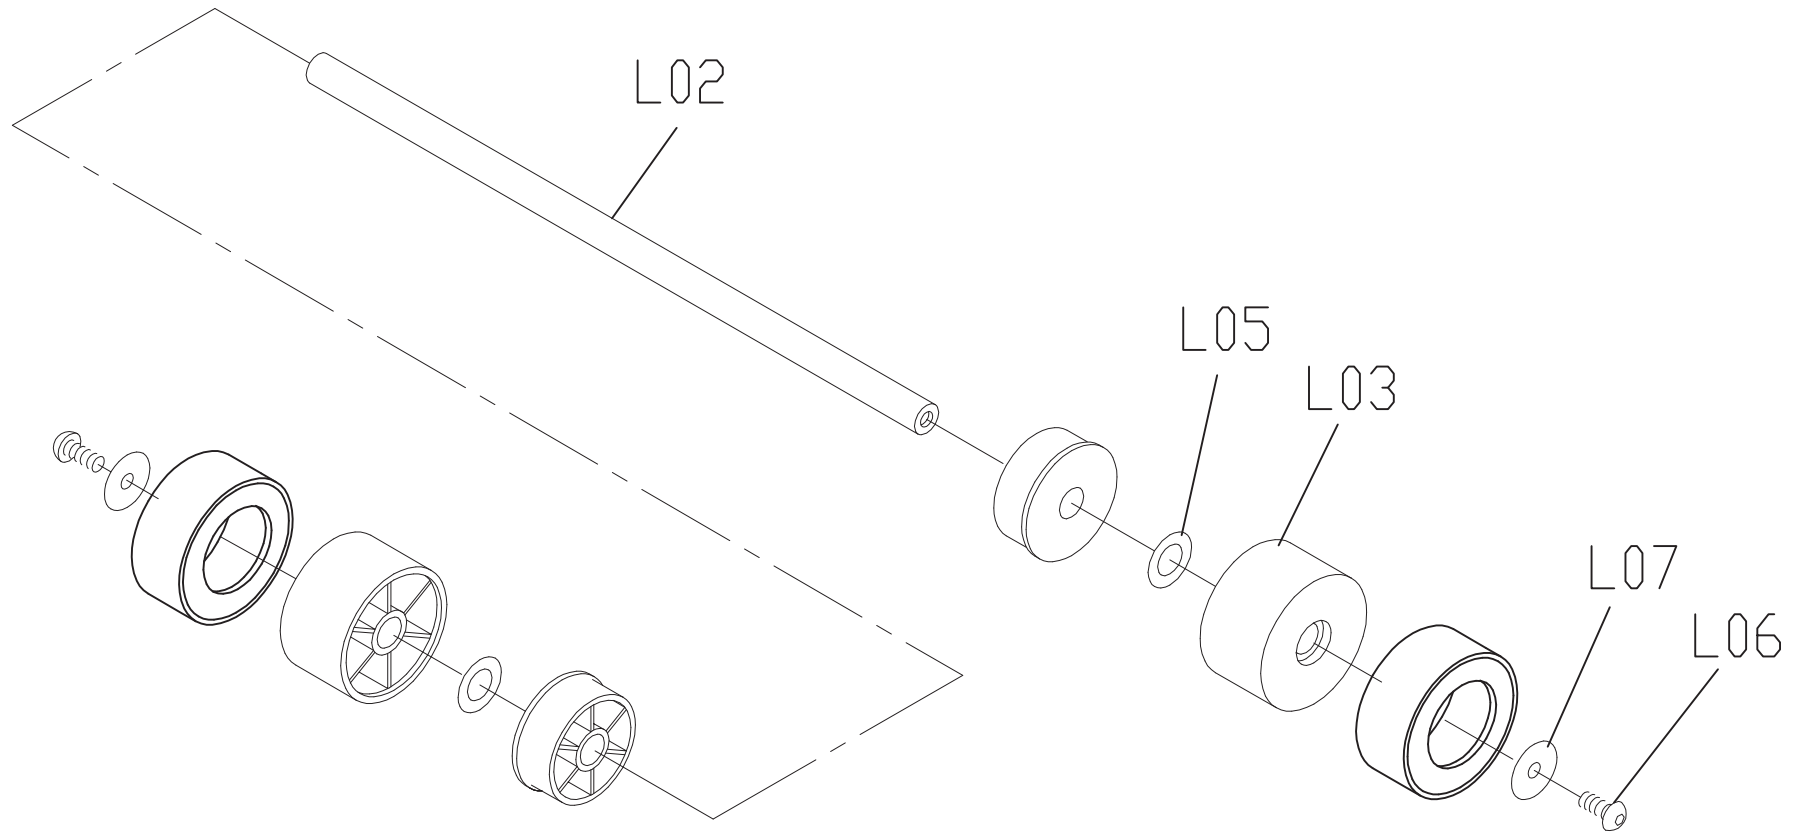

0000091164

TOTOP

0000091166

0000091155

TO TOP

012376-00X

TOTOP

0000094554

TO TOP

0000094555

S14x2

DRAWING NO	CB68B-AU3		
PART NAME	Idler Set		
PART NO	0000095381	REV	C
APPROVE	sammi	DATE	20140917