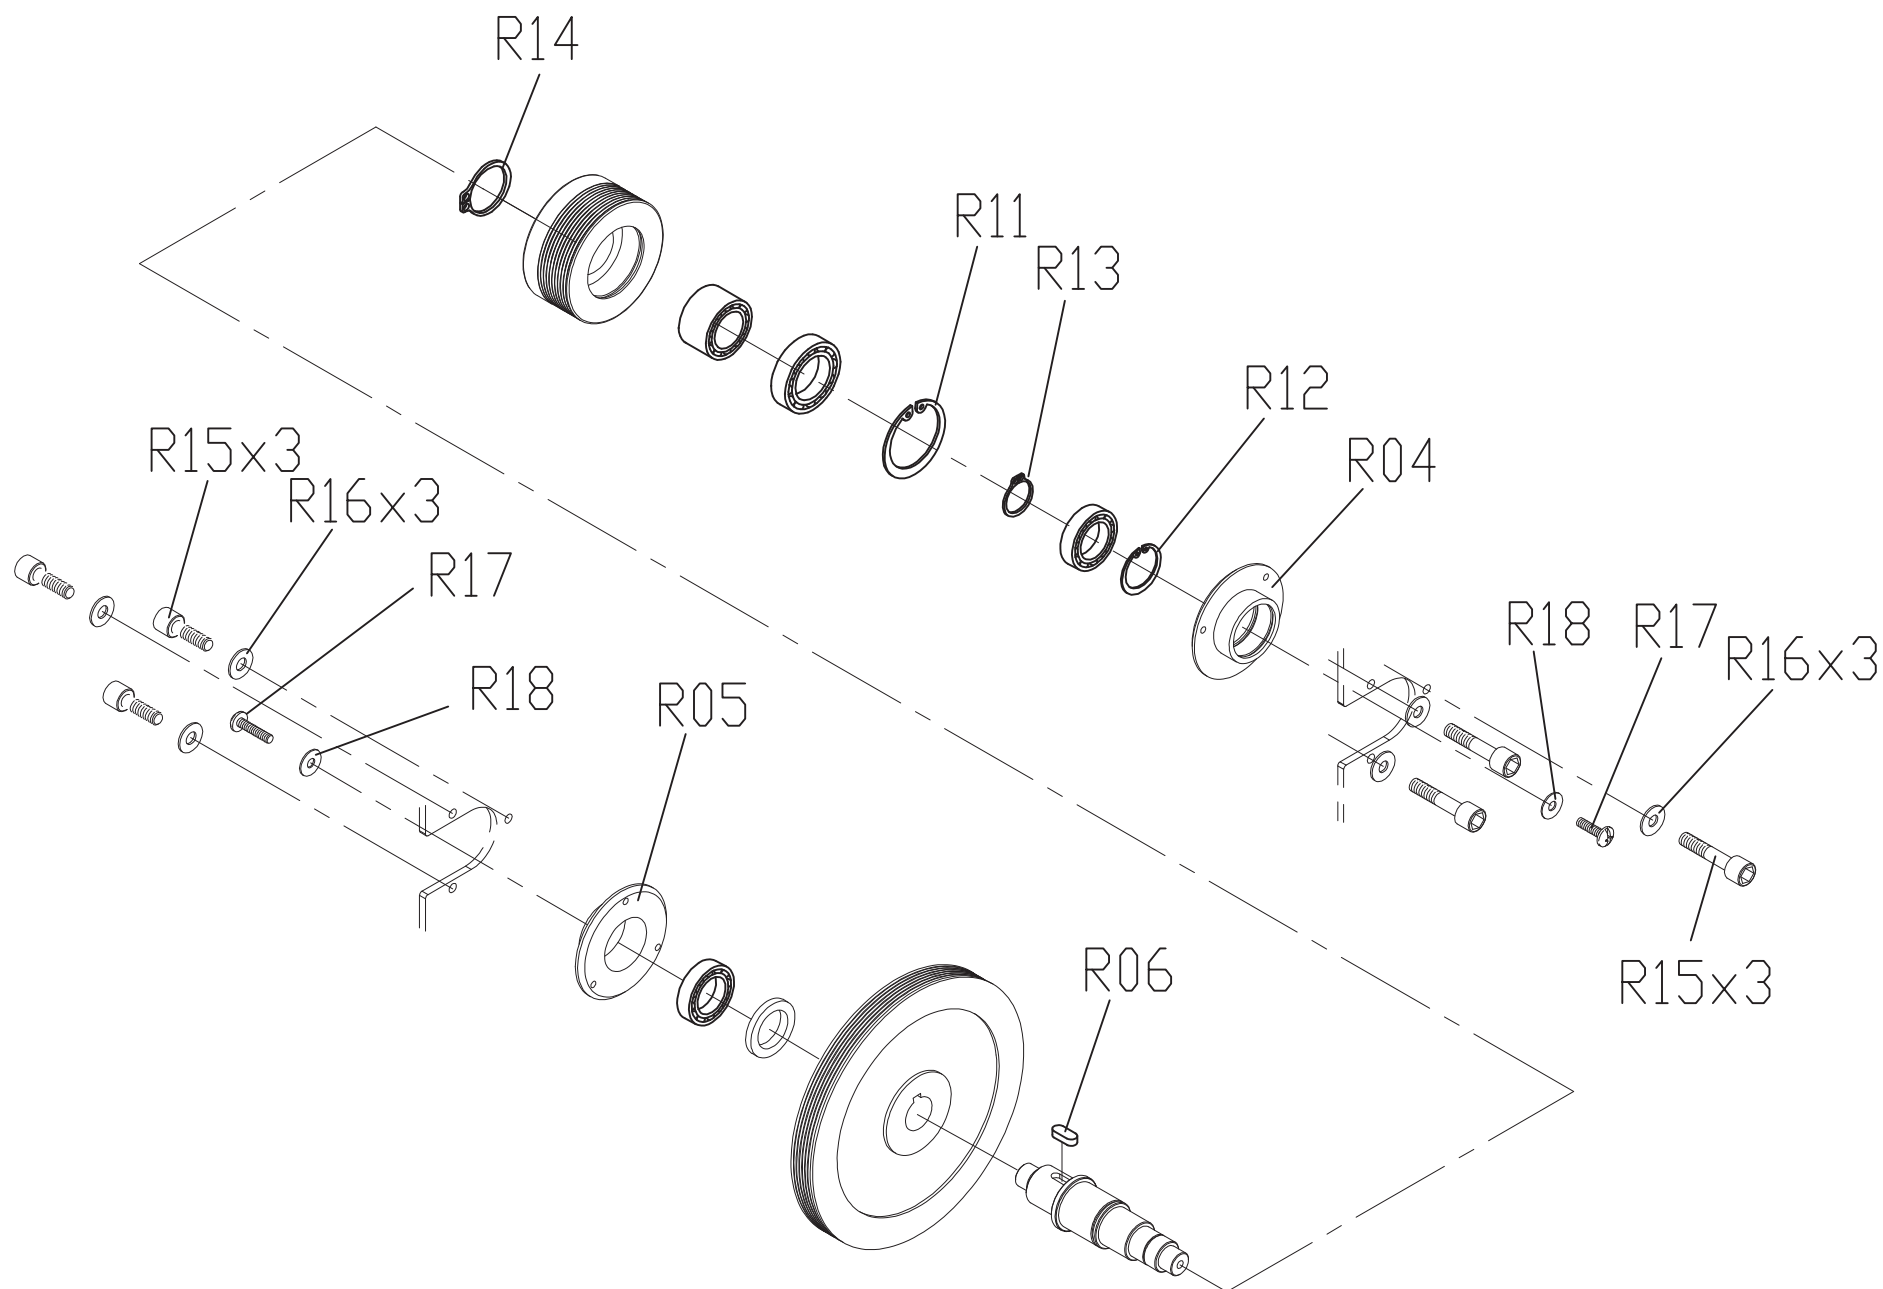

0000091140

TO TOP

0000091145

0000091153

0000091161

TO TOP

TO TOP

0000091162

0000091164

TOTOP

0000091166

0000091155

TO TOP

012376-00X

TOTOP

0000094554

TO TOP

0000094555

S14x2

DRAWING NO	CB68B-AU3		
PART NAME	Idler Set		
PART NO	0000095381	REV	C
APPROVE	sammi	DATE	20140917