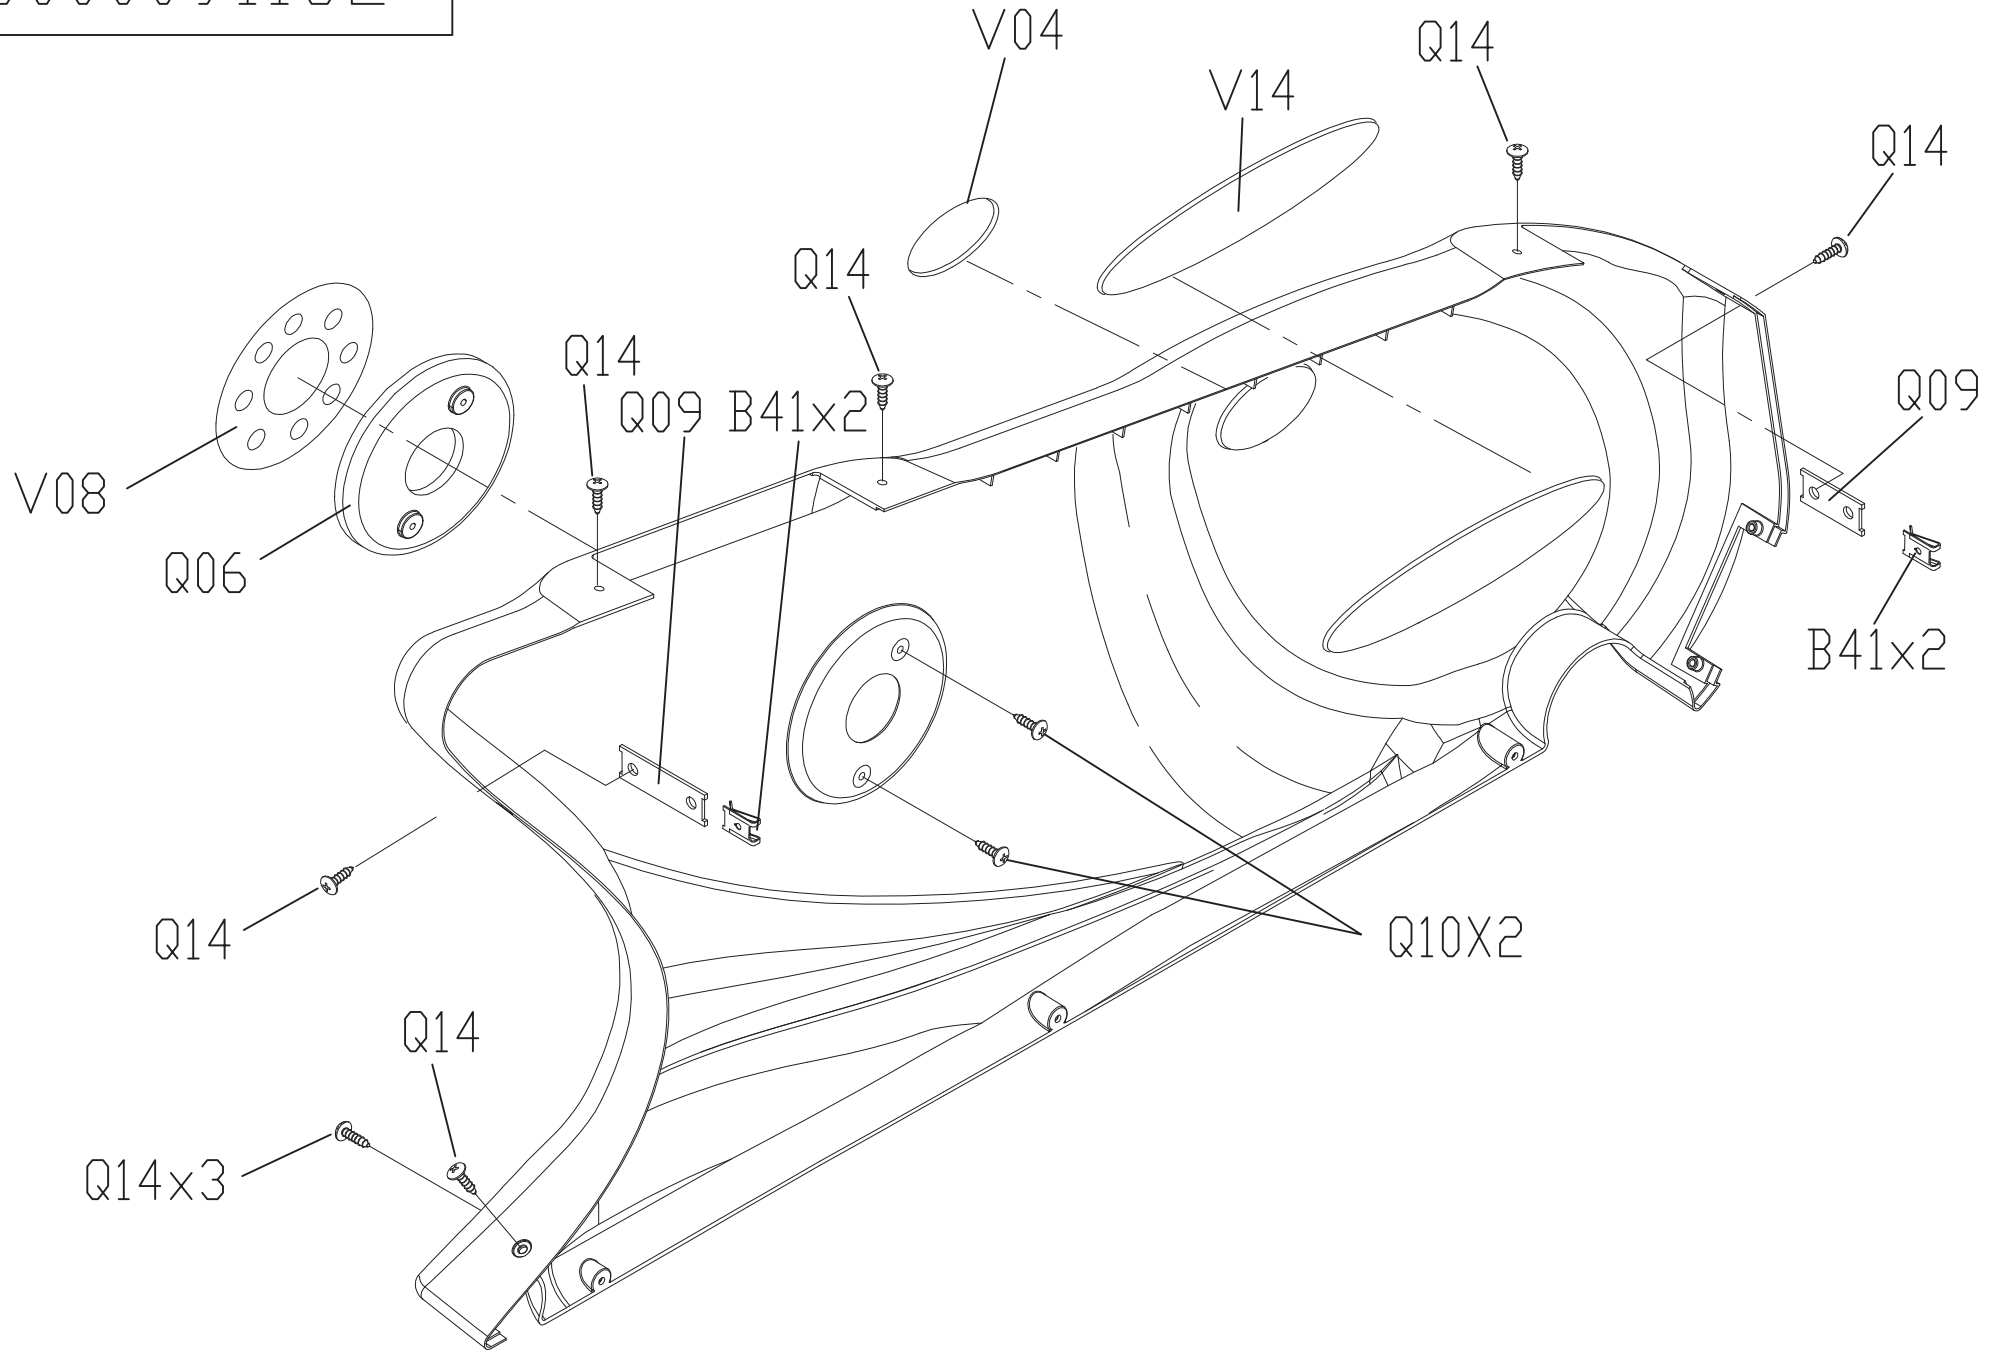

0000091140

TO TOP

0000091145

0000091153

0000091161

TO TOP

TO TOP

0000091162

0000091164

TOTOP

0000091166

0000091155

TO TOP

012376-00X

TOTOP

0000094554

TO TOP

0000094555

S14x2

DRAWING NO	CB68B-AU3		
PART NAME	Idler Set		
PART NO	0000095381	REV	C
APPROVE	sammi	DATE	20140917