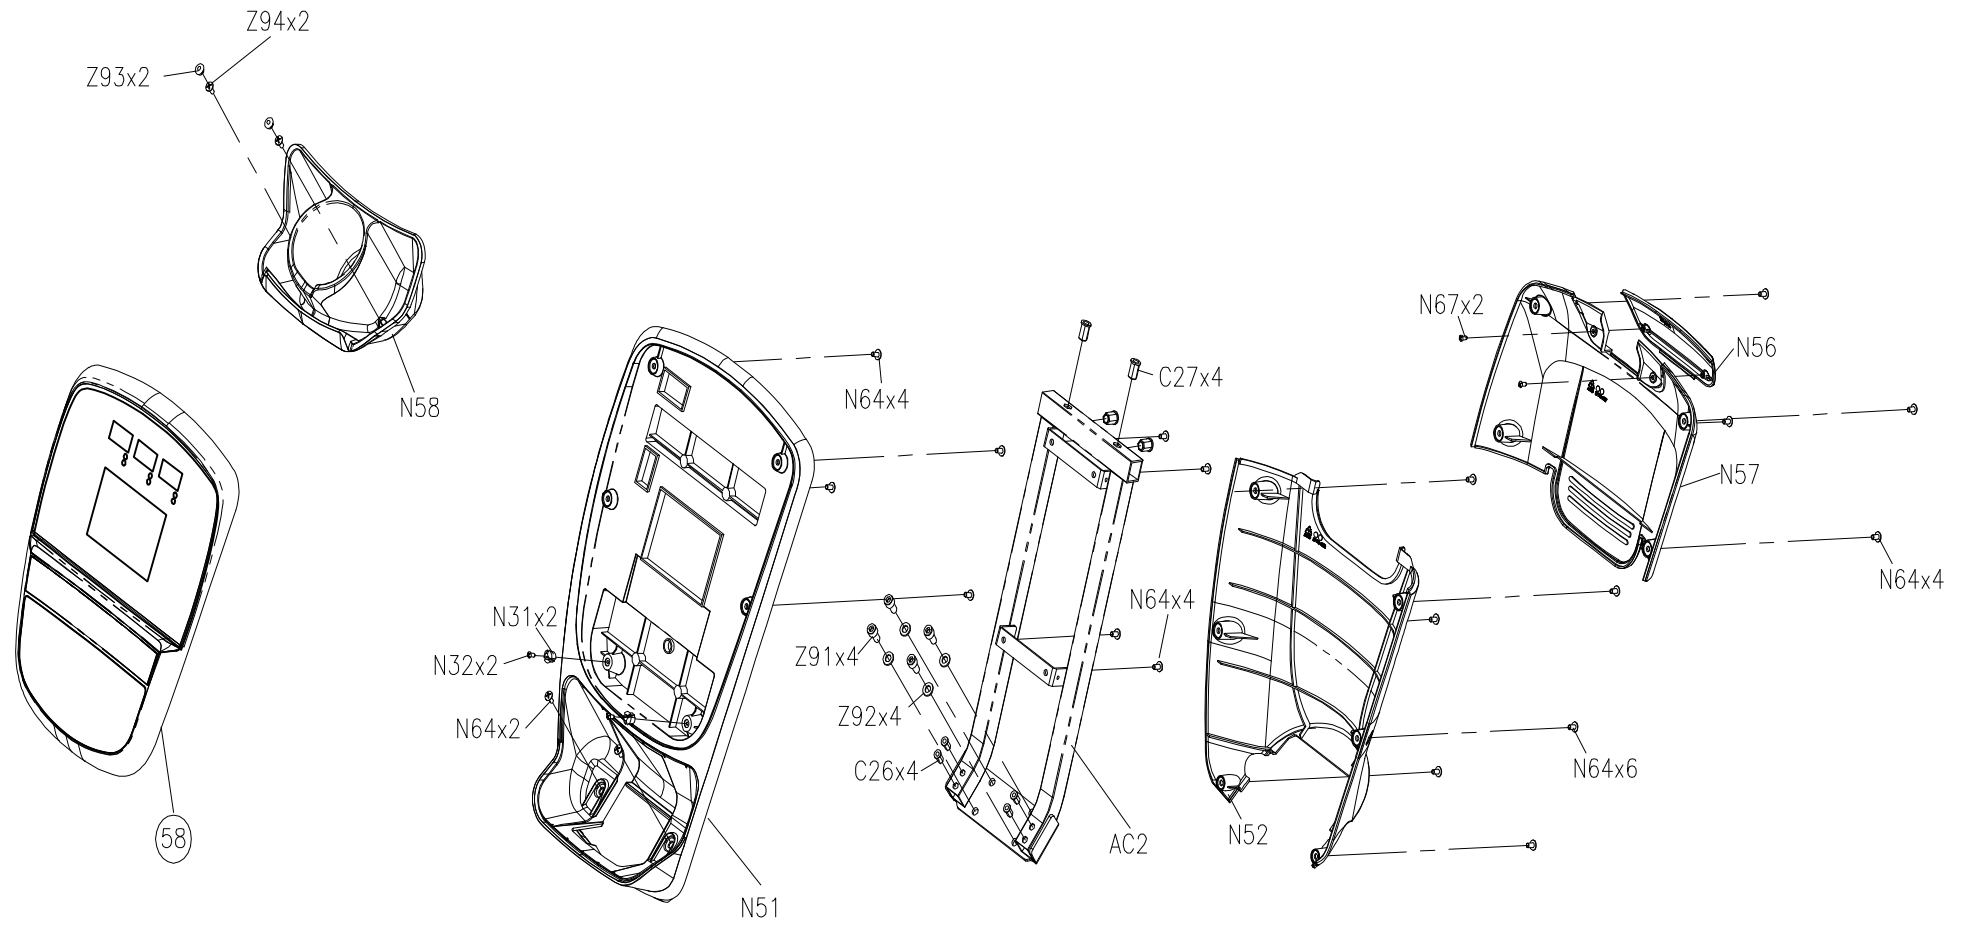

0000089906

TO TOP