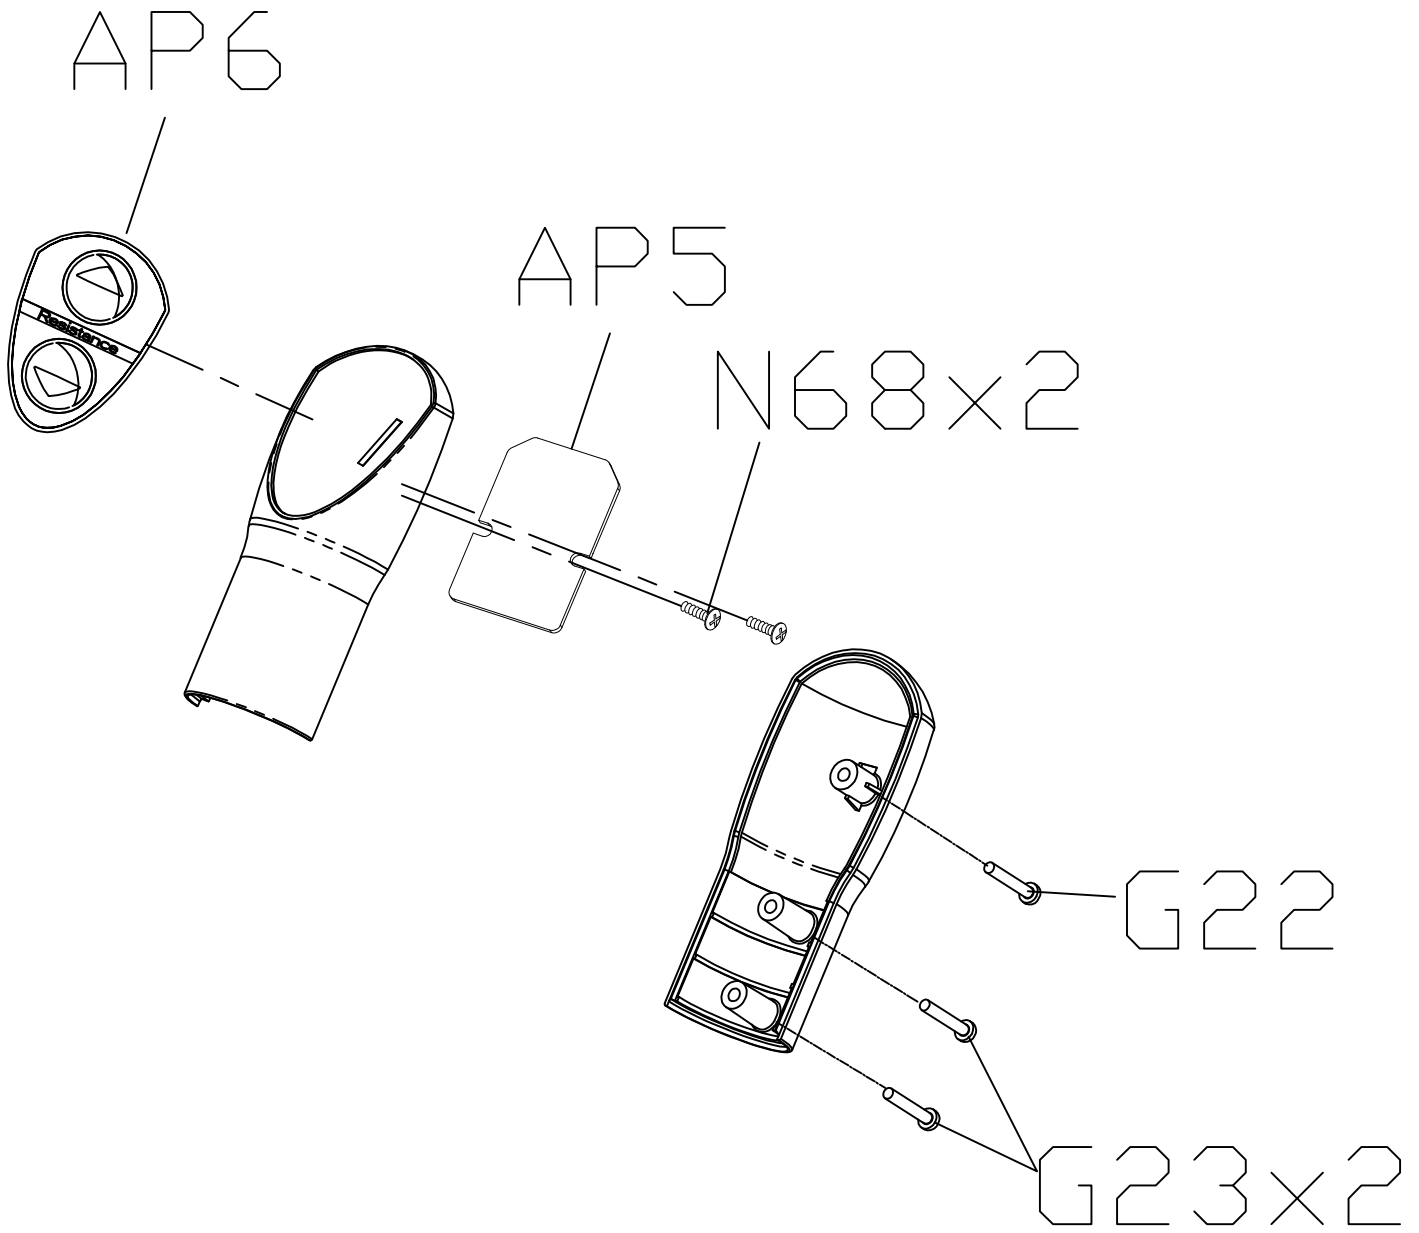

0000092808

TO TOP

0000087533

TO TOP

0000089568

TO TOP

0000089577

TO TOP

0000089610

TO TOP

0000089581

TO TOP

DRAWING NO	EP78-AH12		
PART NAME	LEFT LINK ARM SET		
PART NO	0000089593 B		
APPROVE	tsaijw	DATE	112910

DRAWING NO	EP78-AH11		
PART NAME	RIGHT LINK ARM SET		
PART NO	0000089586 B		
APPROVE	tsaijw	DATE	112910

P 54 x 2

0000094845

TO TOP

0000092117

TOTOP

0000092118

TO TOP

0000094816

TO TOP

0000089635

TO TOP

0000094846

TO TOP

0000092119

TO TOP

Z27 x 2