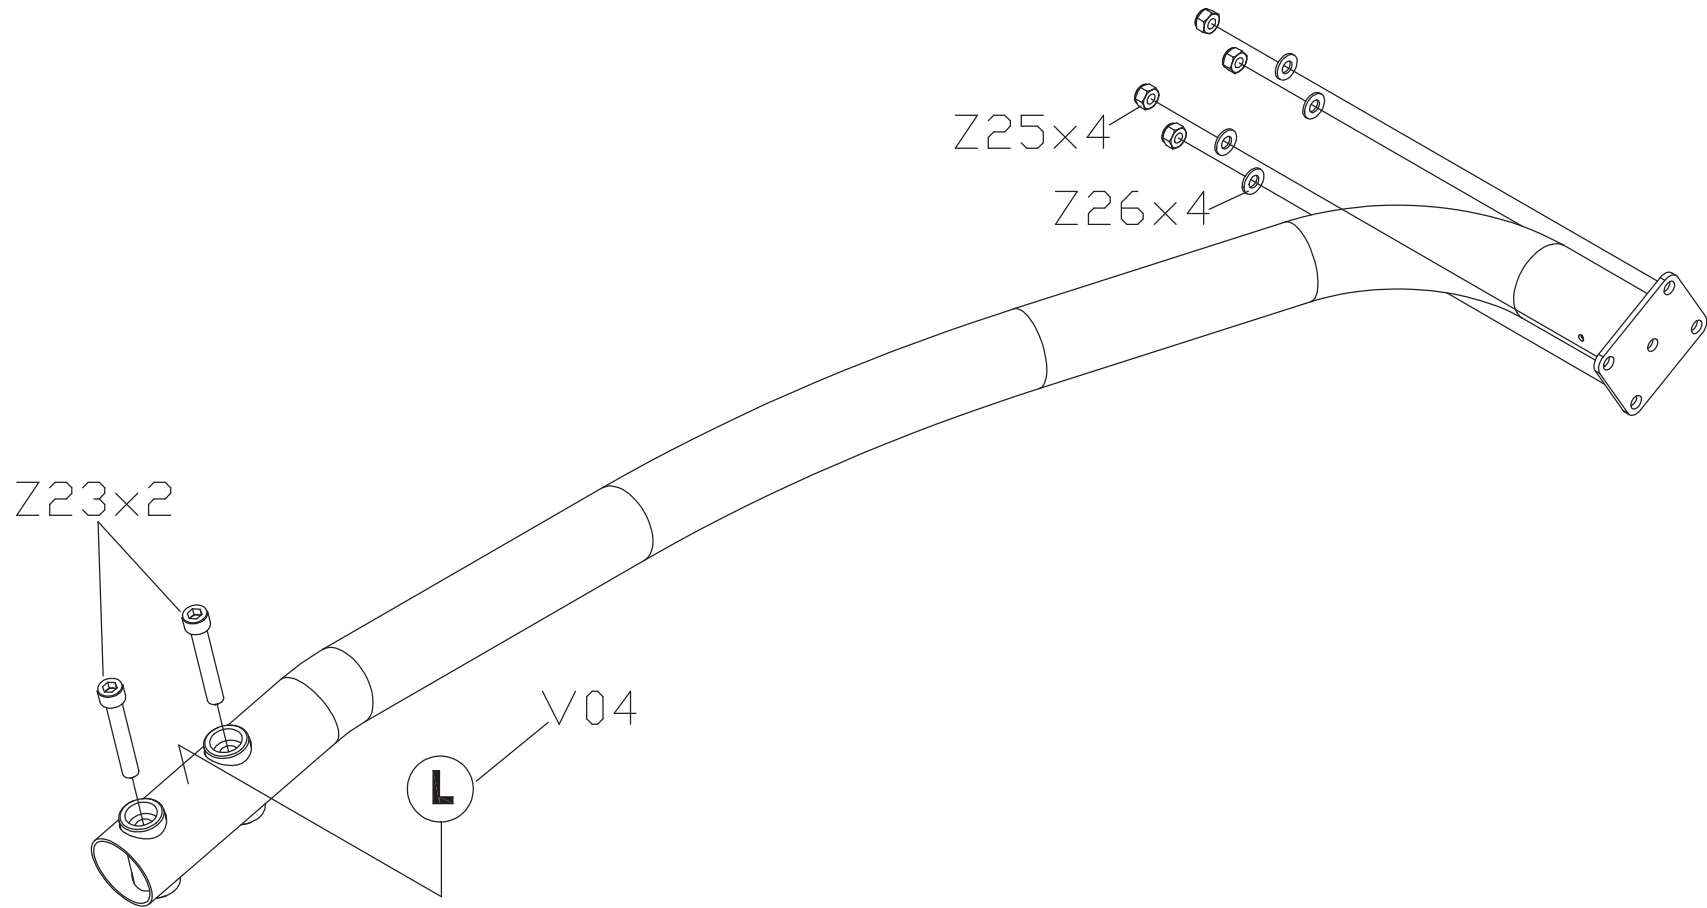

0000092070

TOTOP