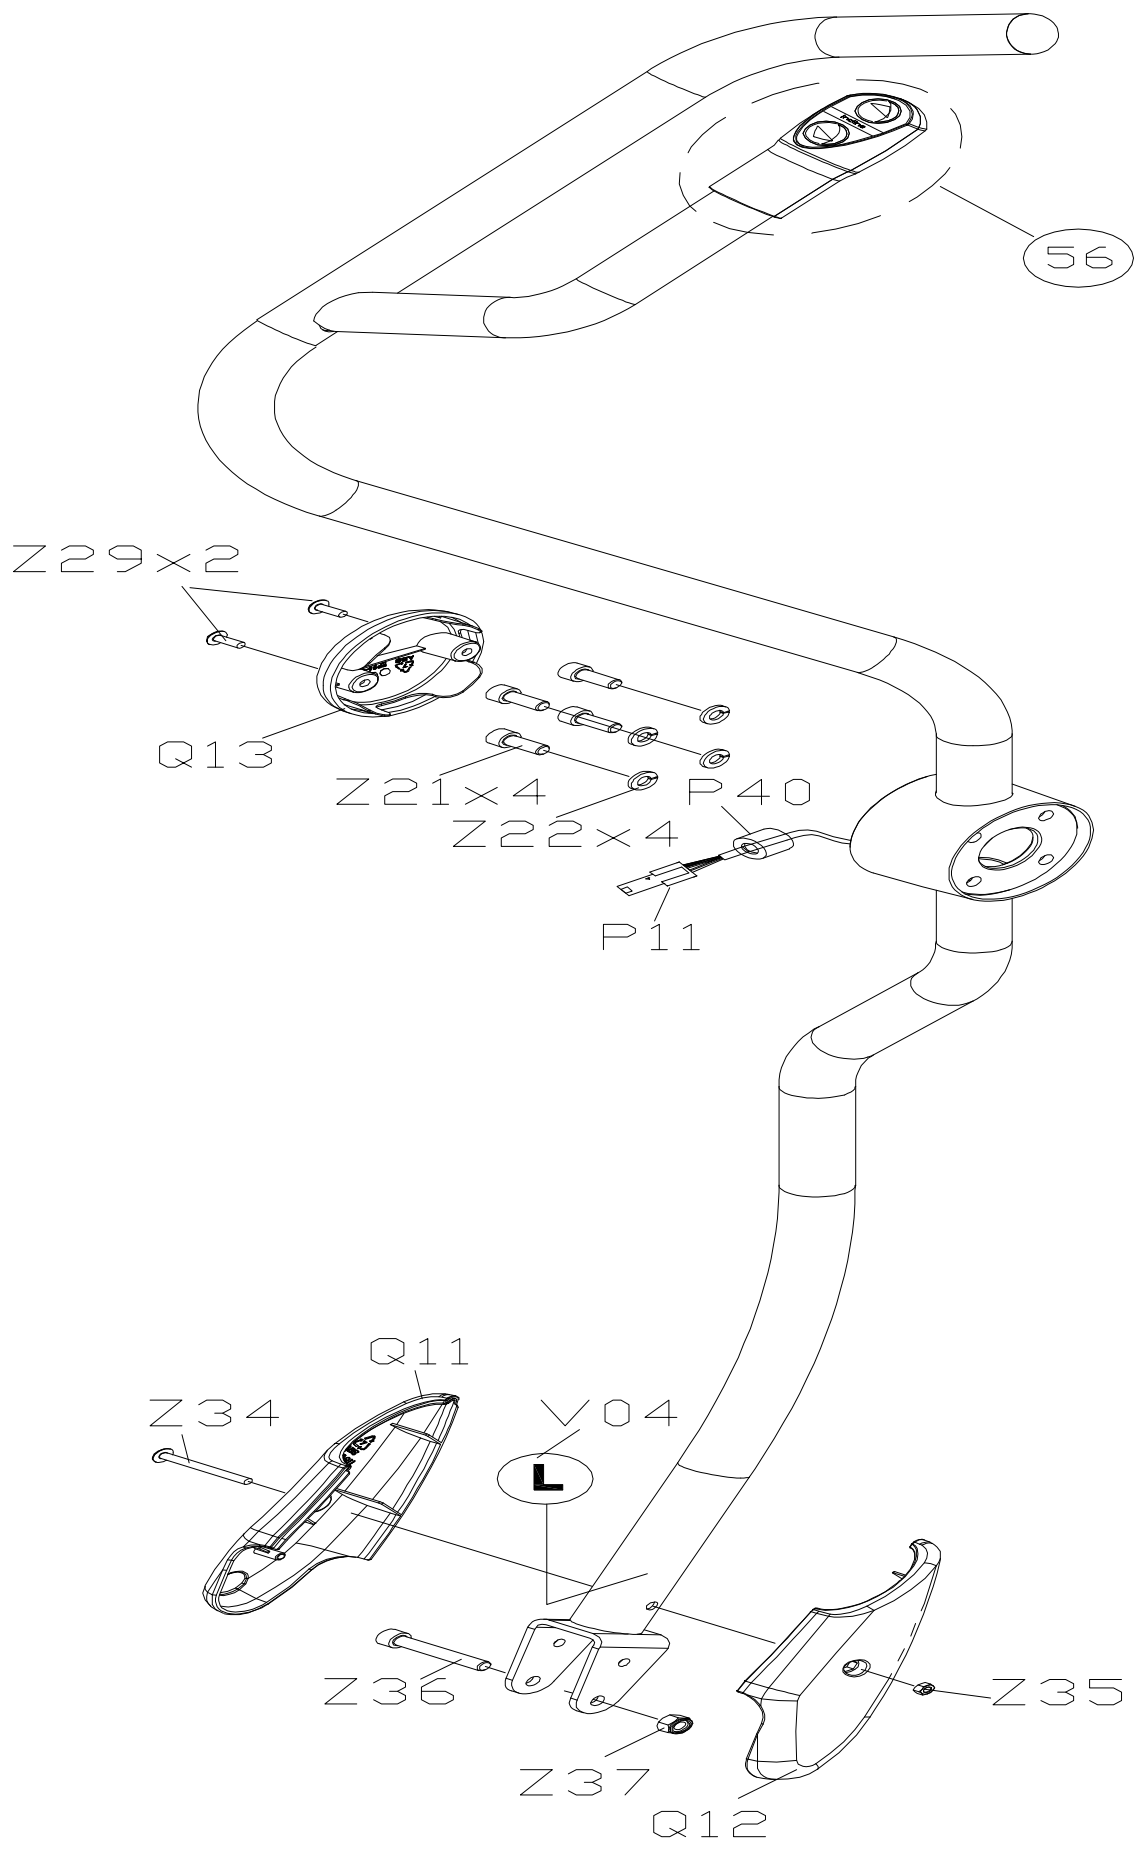

0000092808

TO TOP

0000087533

TO TOP

0000089568

TO TOP

0000089577

TO TOP

0000089610

TO TOP

0000089581

TO TOP

DRAWING NO	EP78-AH12		
PART NAME	LEFT LINK ARM SET		
PART NO	0000089593 B		
APPROVE	tsaijw	DATE	112910

DRAWING NO	EP78-AH11		
PART NAME	RIGHT LINK ARM SET		
PART NO	0000089586 B		
APPROVE	tsaijw	DATE	112910

P 54 x 2

0000094845

TO TOP

0000092117

TOTOP

0000092118

TO TOP

0000094816

TO TOP

0000089635

TO TOP

0000094846

TO TOP

0000092119

TO TOP

Z27 x 2