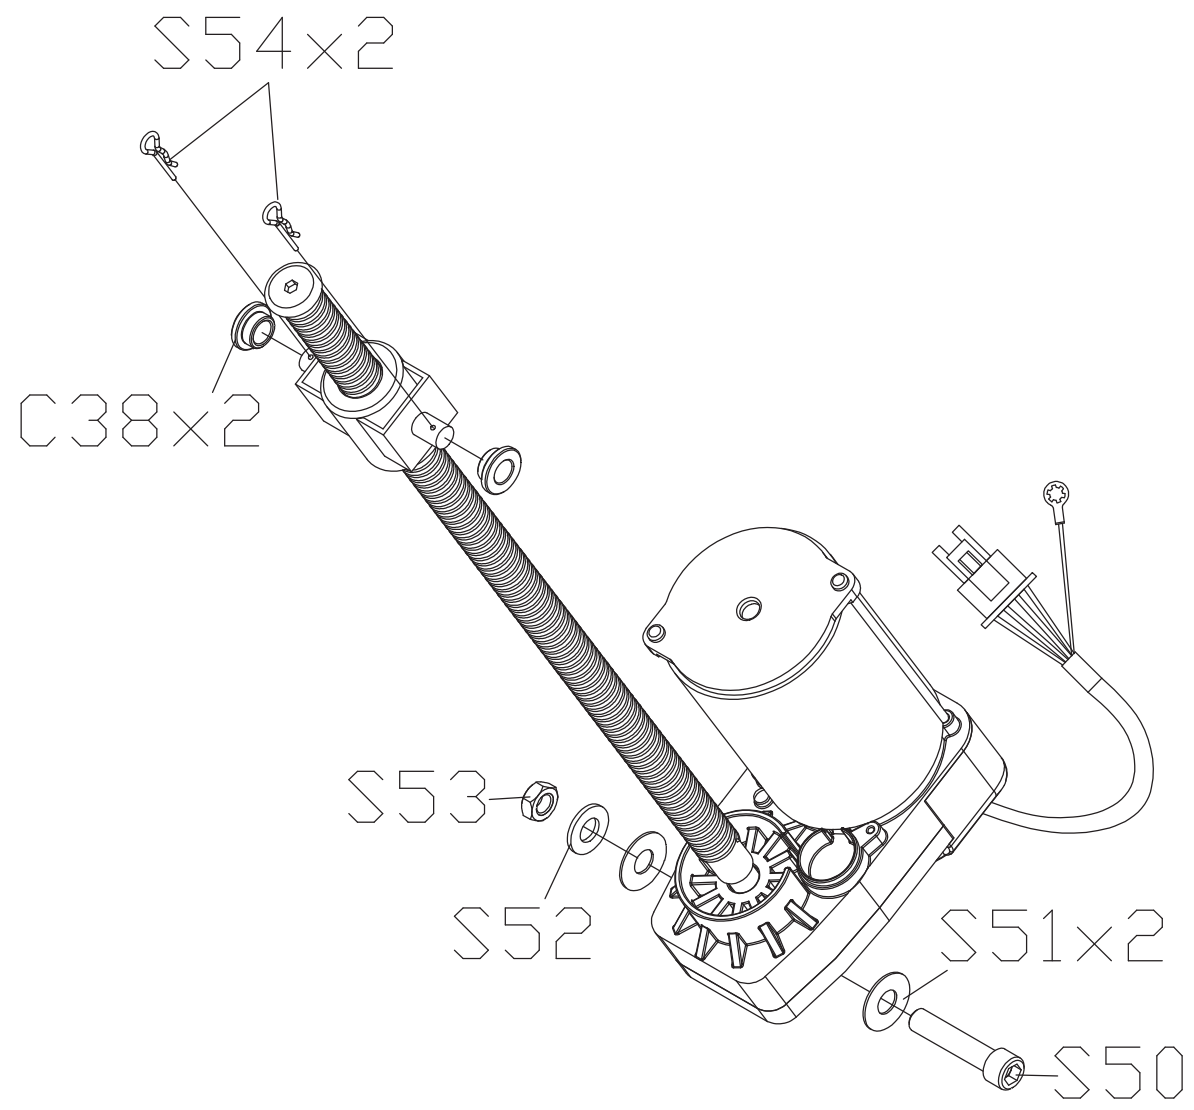

0000092808

TO TOP

0000087533

TO TOP

0000089568

TO TOP

0000089577

TO TOP

0000089610

TO TOP

0000089581

TO TOP

DRAWING NO	EP78-AH12		
PART NAME	LEFT LINK ARM SET		
PART NO	0000089593 B		
APPROVE	tsaijw	DATE	112910

DRAWING NO	EP78-AH11		
PART NAME	RIGHT LINK ARM SET		
PART NO	0000089586 B		
APPROVE	tsaijw	DATE	112910

P 54 x 2

0000094845

TO TOP

0000092117

TOTOP

0000092118

TO TOP

0000094816

TO TOP

0000089635

TO TOP

0000094846

TO TOP

0000092119

TO TOP

Z27 x 2