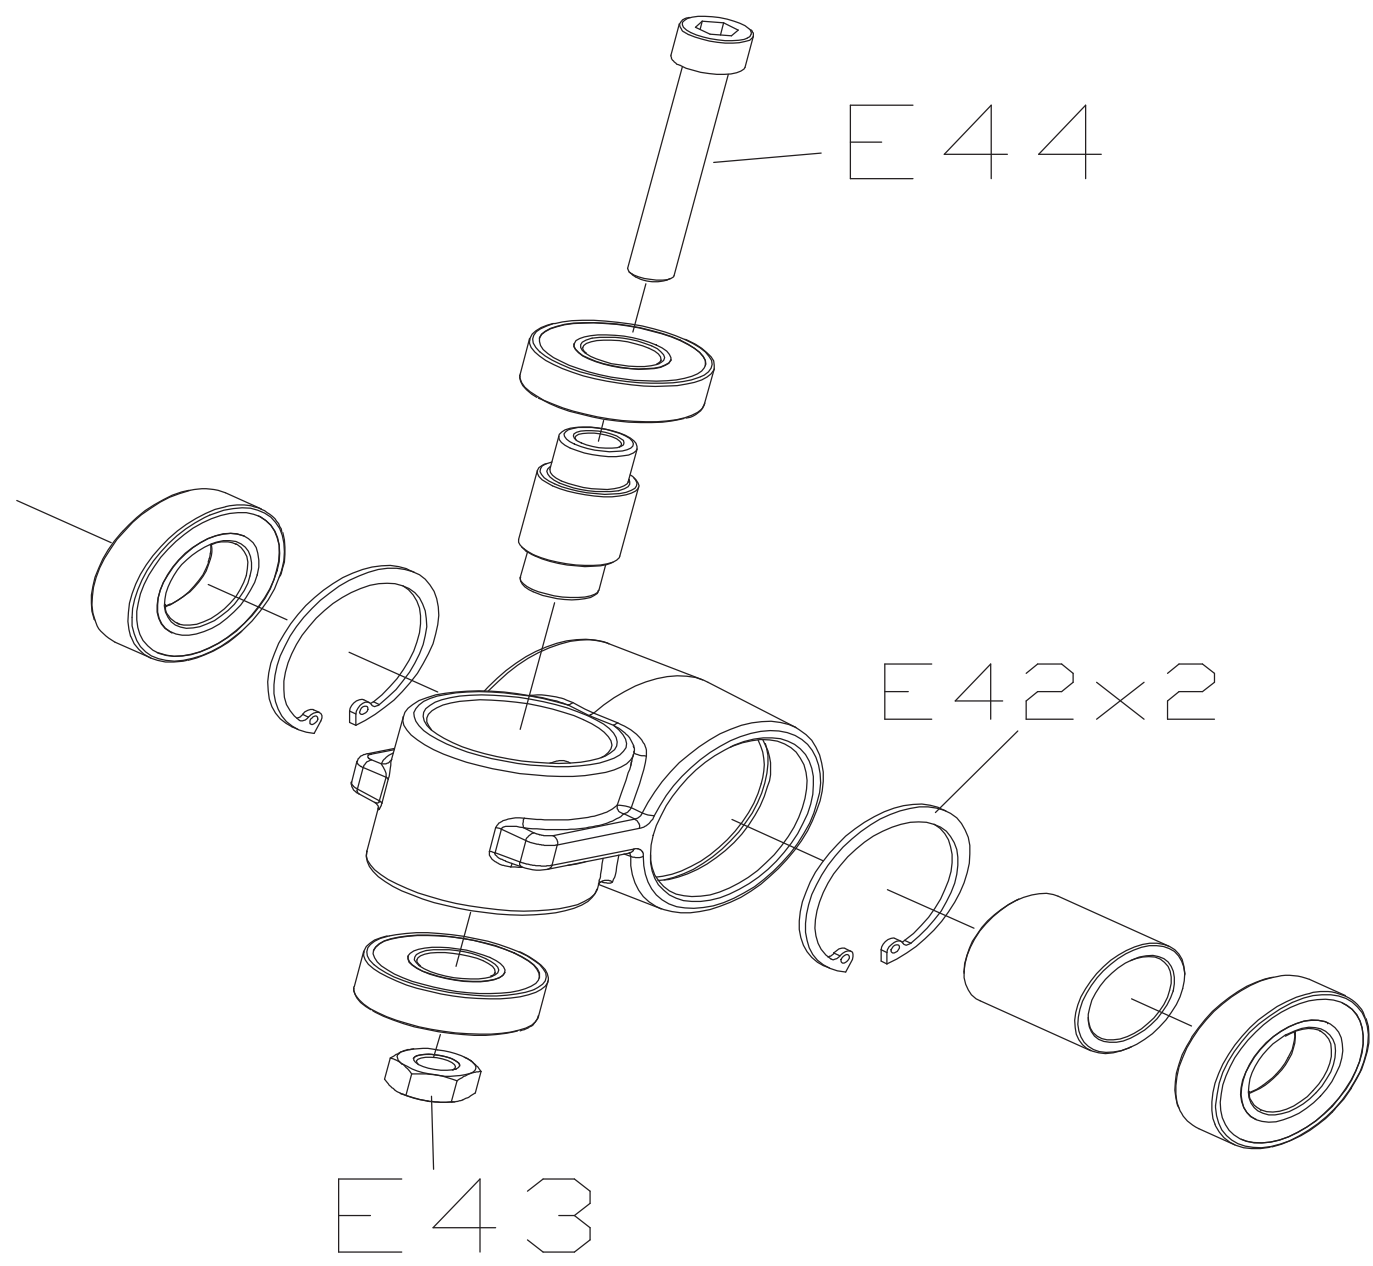

0000092808

TO TOP

0000087533

TO TOP

0000089568

TO TOP

0000089577

TO TOP

0000089610

TO TOP

0000089581

TO TOP

DRAWING NO	EP78-AH12		
PART NAME	LEFT LINK ARM SET		
PART NO	0000089593 B		
APPROVE	tsaijw	DATE	112910

DRAWING NO	EP78-AH11		
PART NAME	RIGHT LINK ARM SET		
PART NO	0000089586 B		
APPROVE	tsaijw	DATE	112910

P 54 x 2

0000094845

TO TOP

0000092117

TOTOP

0000092118

TO TOP

0000094816

TO TOP

0000089635

TO TOP

0000094846

TO TOP

0000092119

TO TOP

Z27 x 2