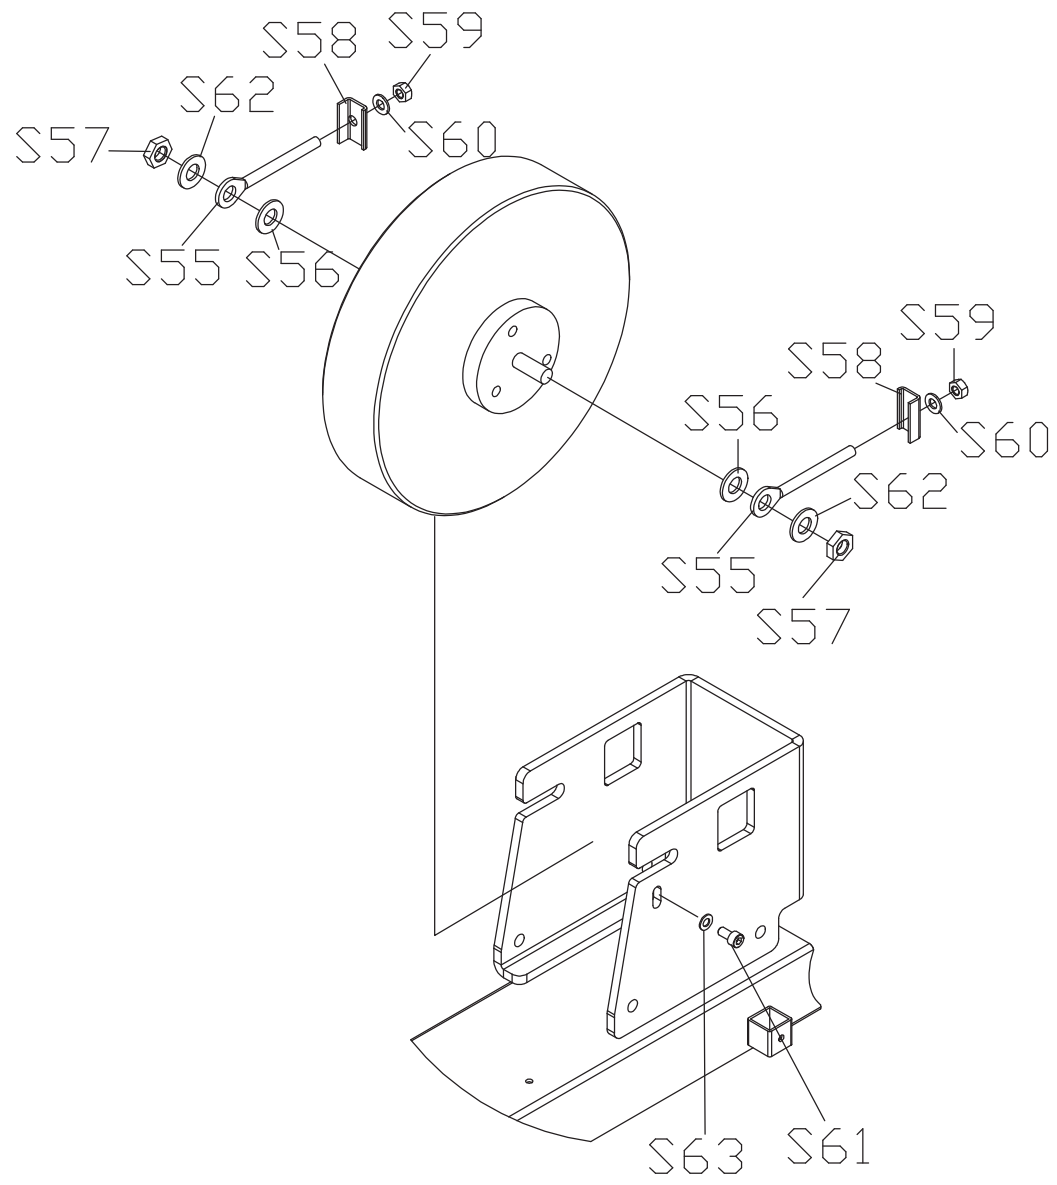

0000089610

TO TOP

0000089581

TO TOP

DRAWING NO	EP78-AH12		
PART NAME	LEFT LINK ARM SET		
PART NO	0000089593 B		
APPROVE	tsaijw	DATE	112910

DRAWING NO	EP78-AH11		
PART NAME	RIGHT LINK ARM SET		
PART NO	0000089586 B		
APPROVE	tsaijw	DATE	112910

0000092071

TO TOP

0000089906

TO TOP

0000089623

TO TOP

0000089624

TO TOP

P 54 x 2

0000094845

TO TOP

0000092117

TOTOP

0000092118

TO TOP

0000094816

TO TOP

0000089635

TO TOP

0000094846

TO TOP

0000092119

TO TOP

Z27 x 2