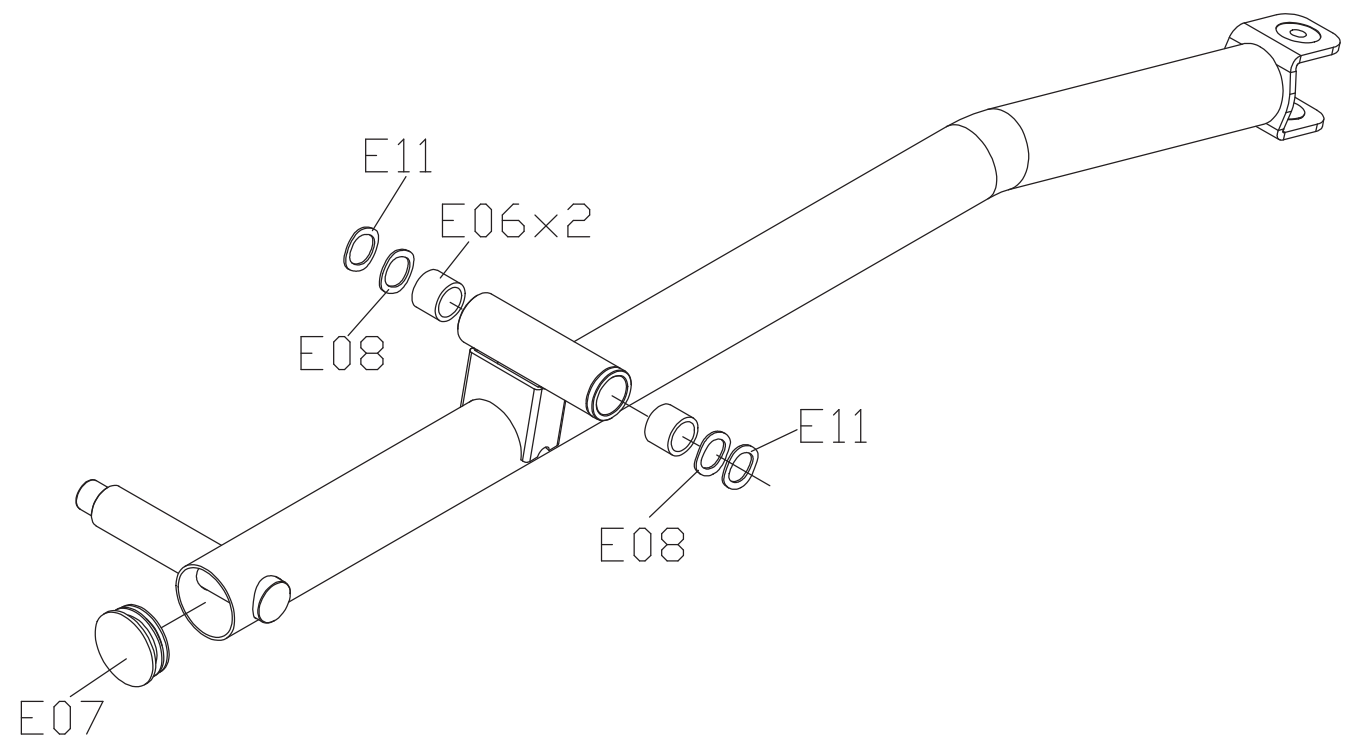

0000089610

TO TOP

0000089581

TO TOP

DRAWING NO	EP78-AH12		
PART NAME	LEFT LINK ARM SET		
PART NO	0000089593 B		
APPROVE	tsaijw	DATE	112910

DRAWING NO	EP78-AH11		
PART NAME	RIGHT LINK ARM SET		
PART NO	0000089586 B		
APPROVE	tsaijw	DATE	112910

P 54 x 2

0000094845

TO TOP

0000092117

TOTOP

0000092118

TO TOP

0000094816

TO TOP

0000089635

TO TOP

0000094846

TO TOP

0000092119

TO TOP

Z27 x 2