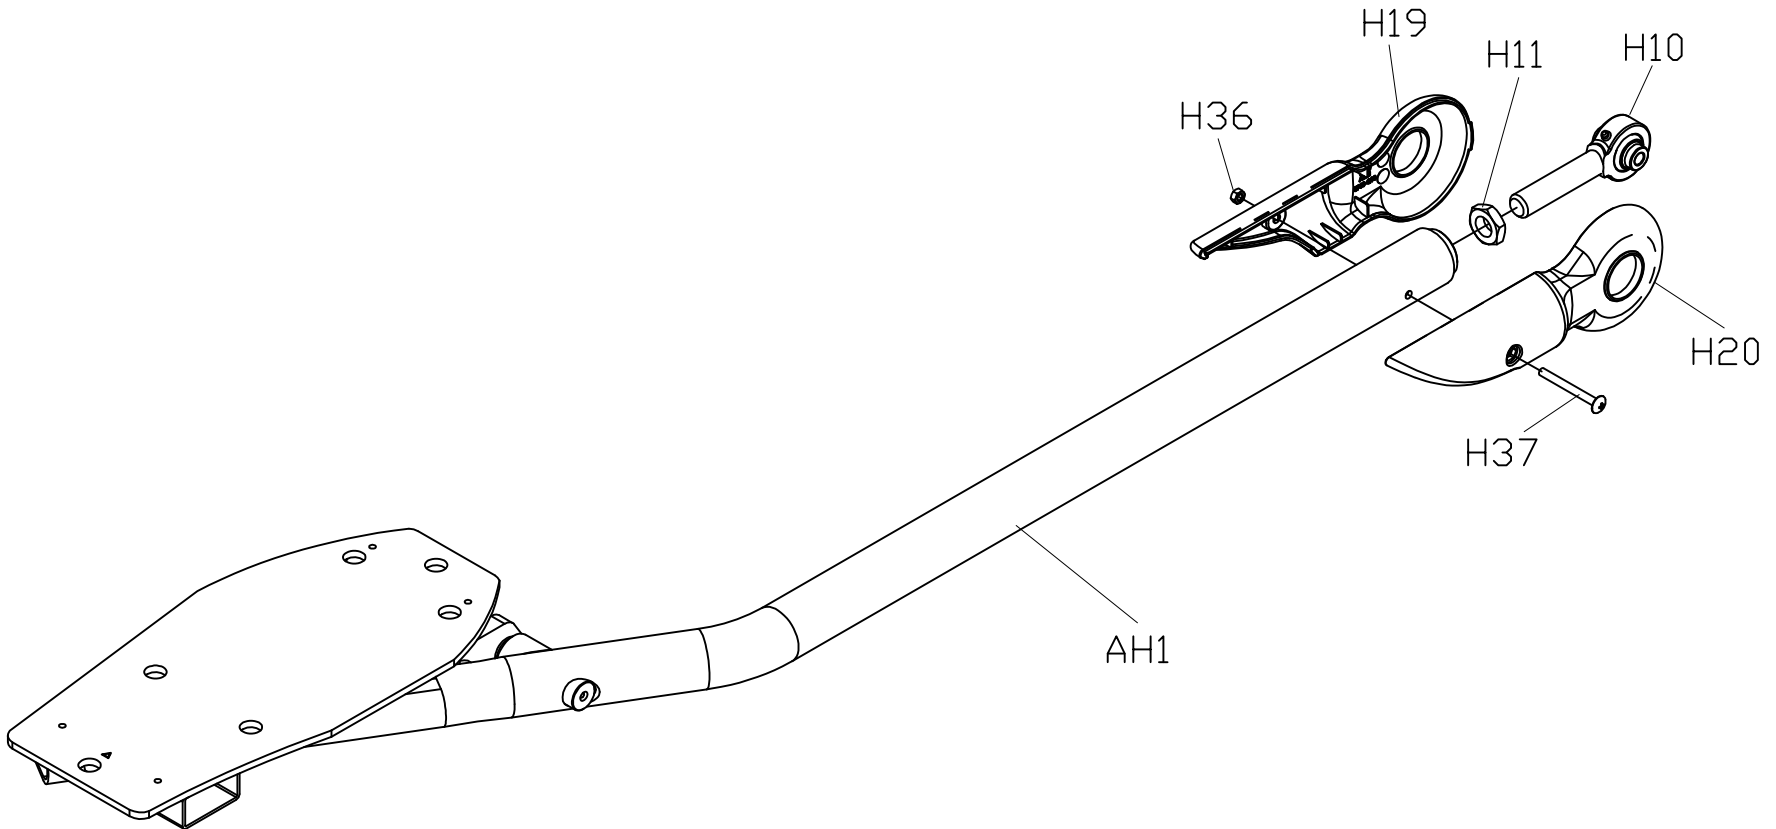

0000089610

TO TOP

0000089581

TO TOP

DRAWING NO	EP78-AH12		
PART NAME	LEFT LINK ARM SET		
PART NO	0000089593 B		
APPROVE	tsaijw	DATE	112910

DRAWING NO	EP78-AH11		
PART NAME	RIGHT LINK ARM SET		
PART NO	0000089586 B		
APPROVE	tsaijw	DATE	112910