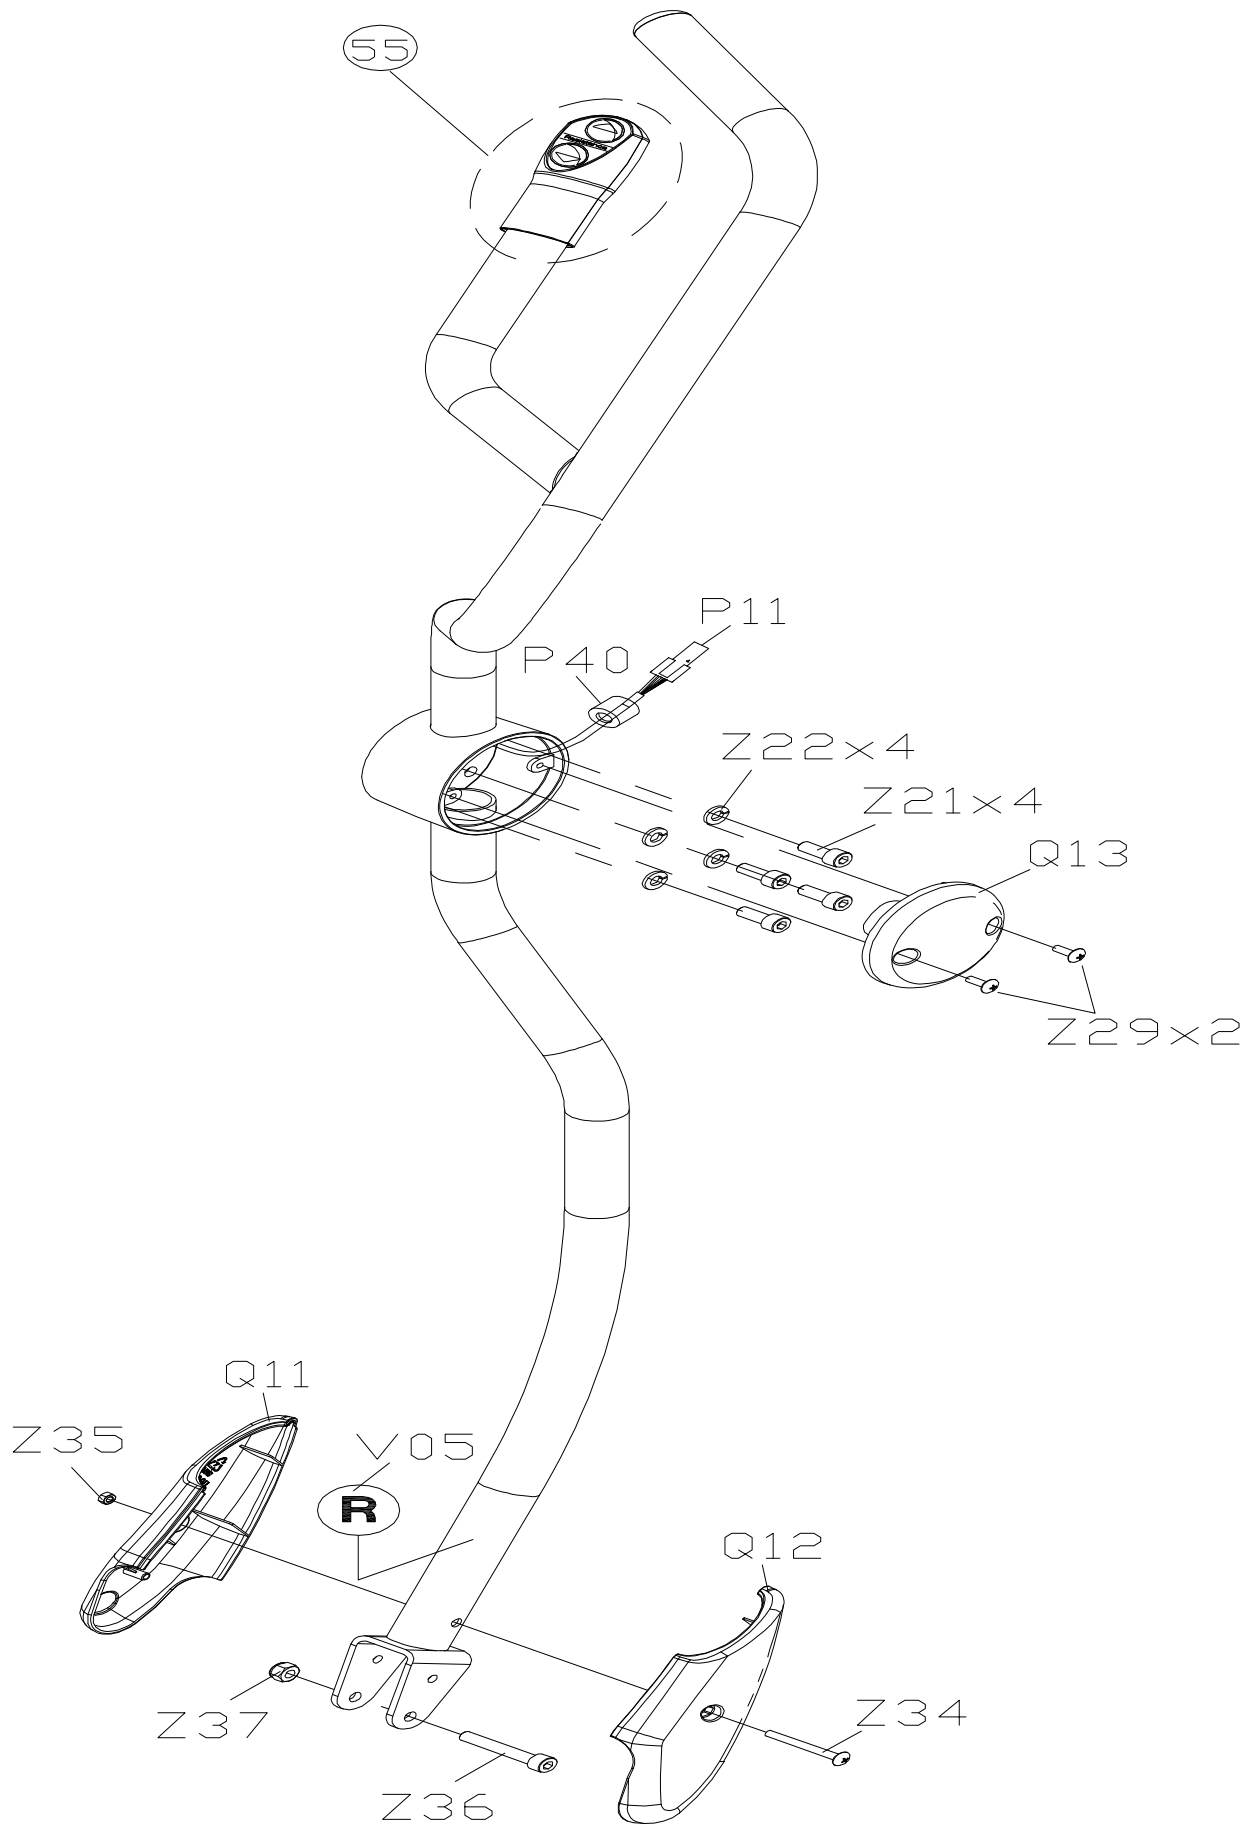

0000092808

TO TOP

0000087533

TO TOP

0000089568

TO TOP

0000089577

TO TOP

0000089610

TO TOP

0000089581

TO TOP

DRAWING NO	EP78-AH12		
PART NAME	LEFT LINK ARM SET		
PART NO	0000089593 B		
APPROVE	tsaijw	DATE	112910

DRAWING NO	EP78-AH11		
PART NAME	RIGHT LINK ARM SET		
PART NO	0000089586 B		
APPROVE	tsaijw	DATE	112910

P 54 x 2

0000094845

TO TOP

0000092117

TOTOP

0000092118

TO TOP

0000094816

TO TOP

0000089635

TO TOP

0000094846

TO TOP

0000092119

TO TOP

Z27 x 2