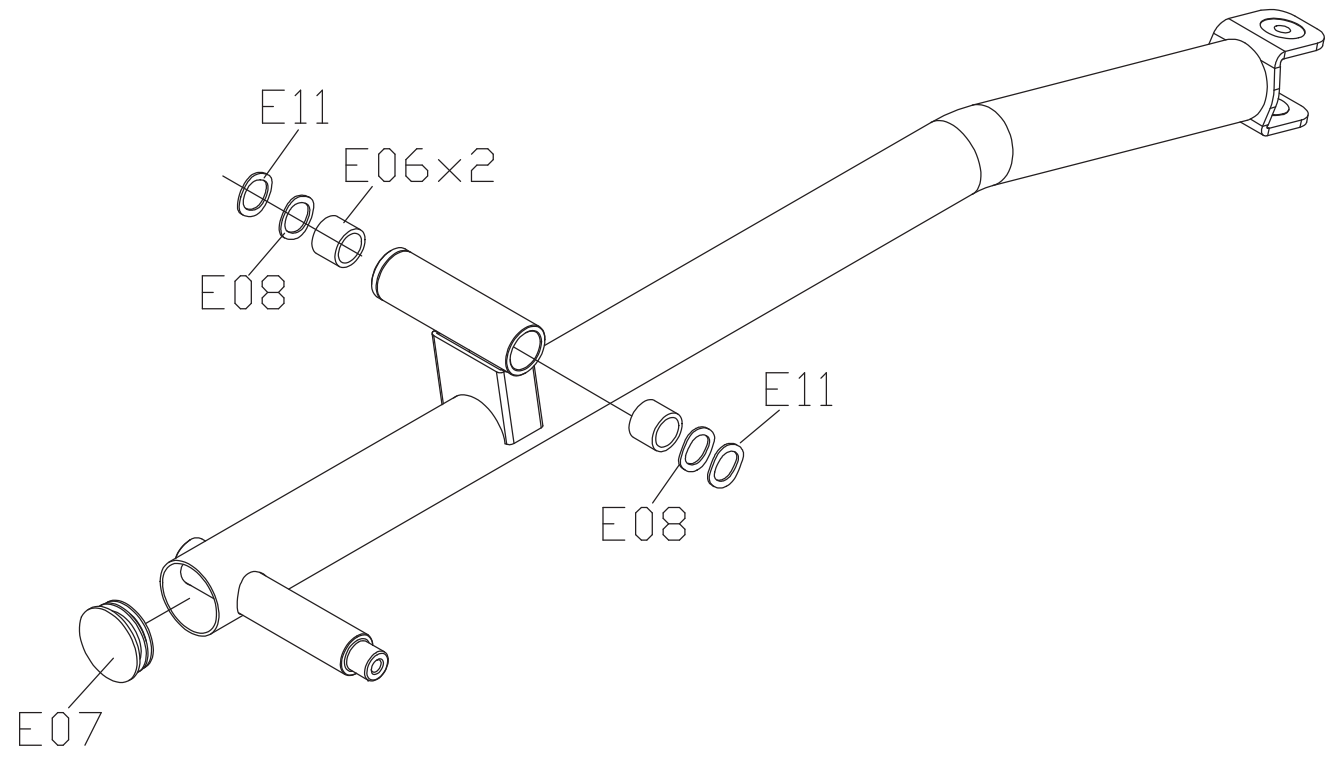

0000089568

TO TOP