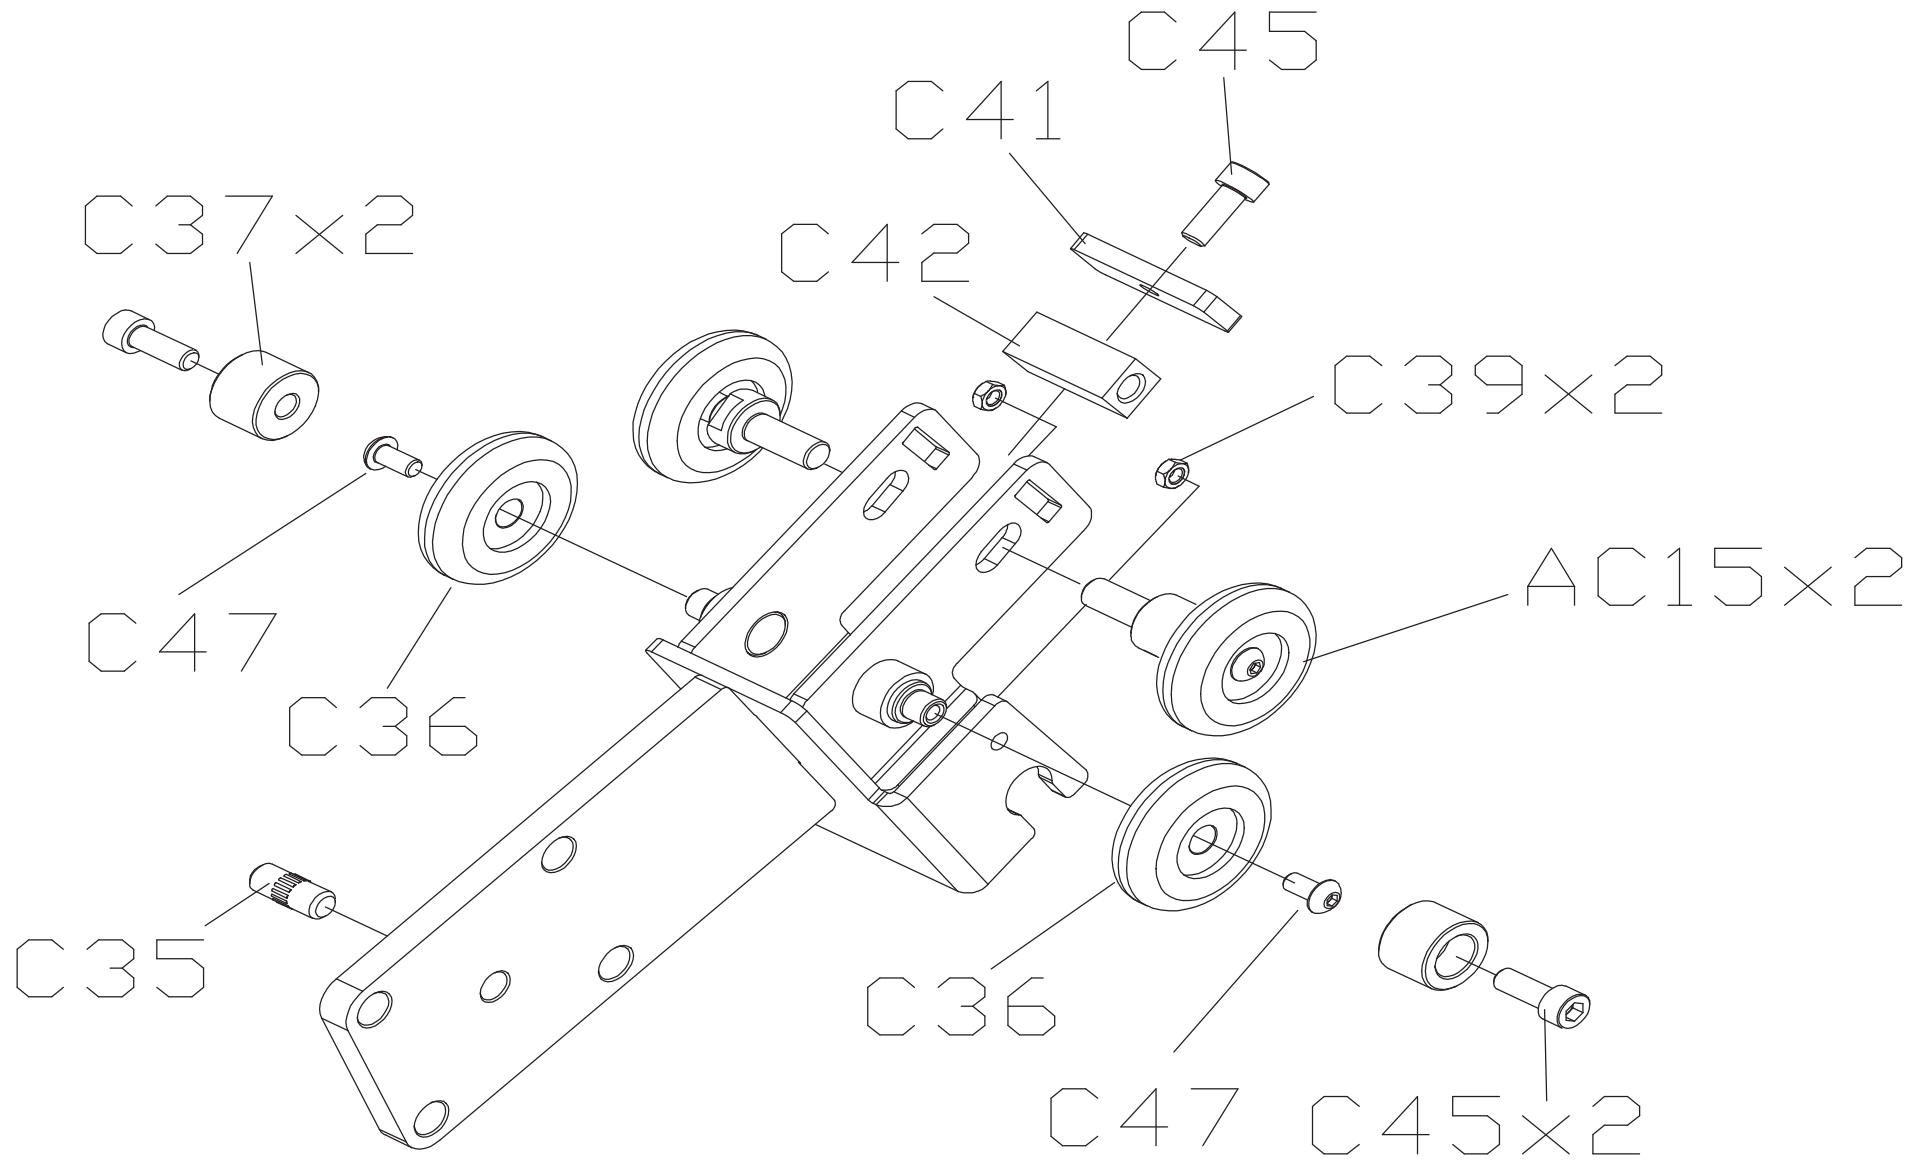

0000092808

TO TOP

0000087533

TO TOP

0000089568

TO TOP

0000089577

TO TOP

0000089610

TO TOP

0000089581

TO TOP

DRAWING NO	EP78-AH12		
PART NAME	LEFT LINK ARM SET		
PART NO	0000089593 B		
APPROVE	tsaijw	DATE	112910

DRAWING NO	EP78-AH11		
PART NAME	RIGHT LINK ARM SET		
PART NO	0000089586 B		
APPROVE	tsaijw	DATE	112910

P 54 x 2

0000094845

TO TOP

0000092117

TOTOP

0000092118

TO TOP

0000094816

TO TOP

0000089635

TO TOP

0000094846

TO TOP

0000092119

TO TOP

Z27 x 2