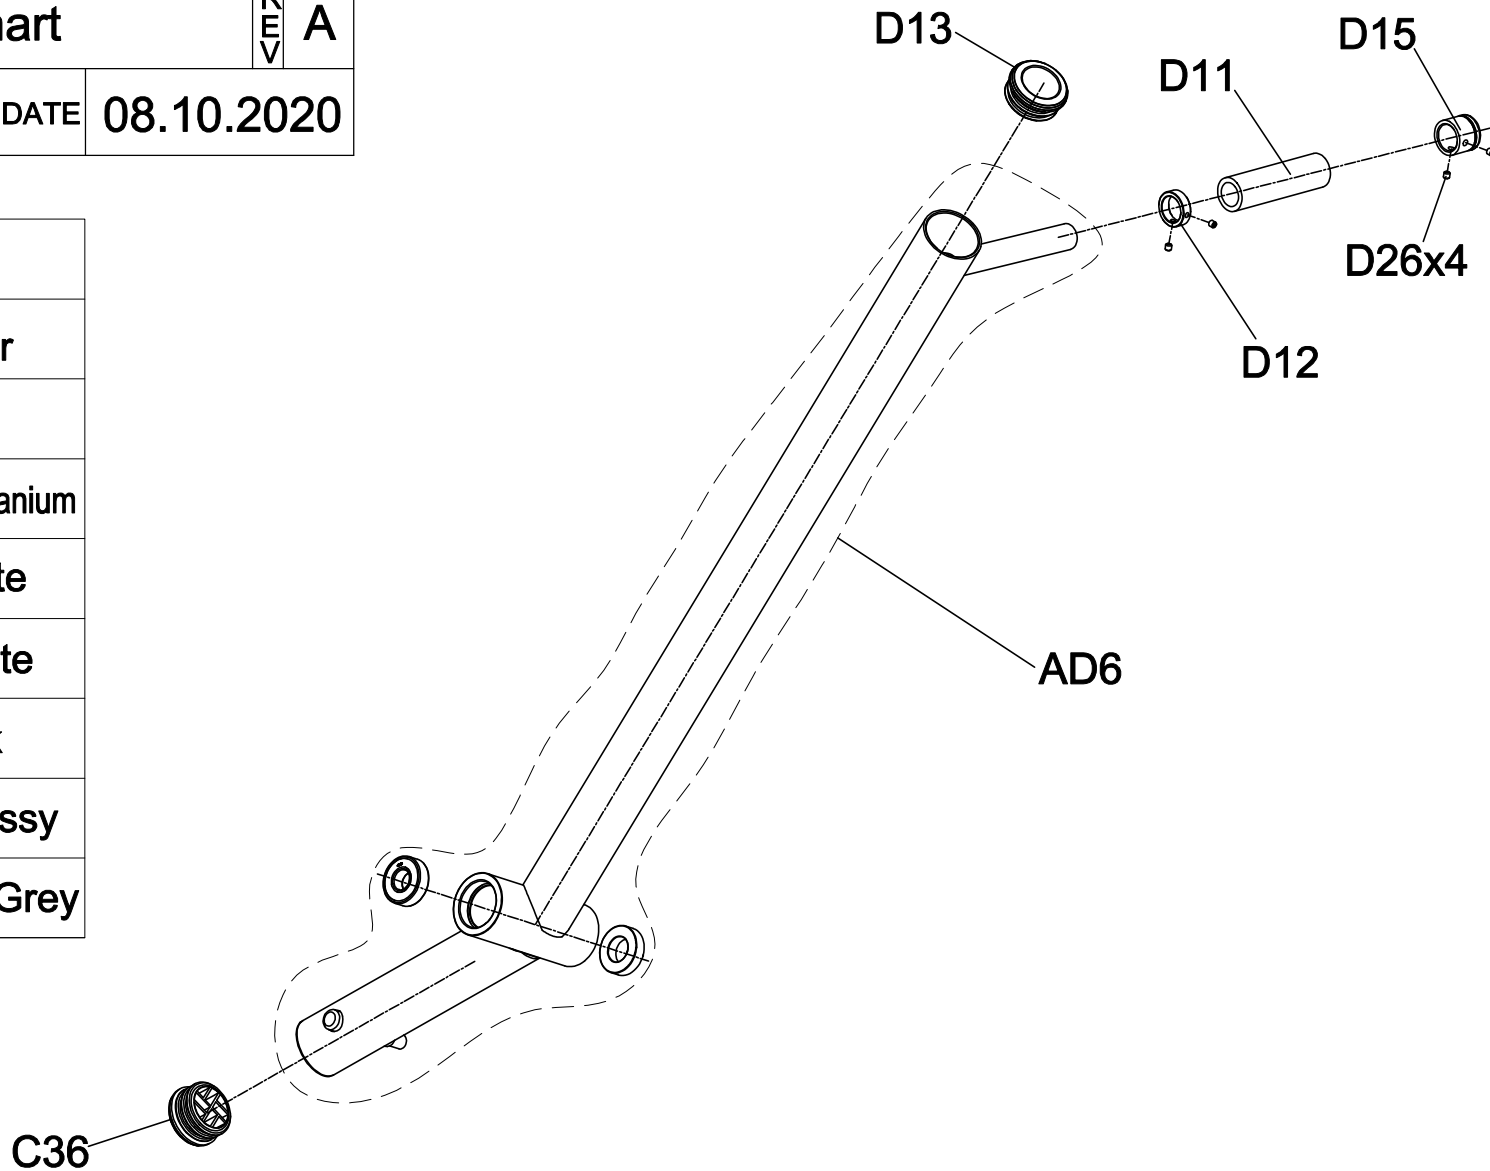

DRAWING NO	GM211-AD06		
PART NAME	Pedal Arm set;L		
PART NO	See Chart	REV	A
APPROVE	Harvey	DATE	08.10.2020

Part NO.	Color
1000457291	Iced Sliver
1000457292	Platinum
1000457293	Polarized Titanium
1000457294	Lace White
1000457295	Pearl White
1000457296	Mat Black
1000457297	Black Glossy
1000457317	Graphite Grey

DRAWING NO	GM211-AD08		
PART NAME	Pedal Arm set;R		
PART NO	See Chart	REV	A
APPROVE	Harvey	DATE	08.10.2020

Part NO.	Color
1000457298	Iced Sliver
1000457299	Platinum
1000457300	Polarized Titanium
1000457301	Lace White
1000457302	Pearl White
1000457303	Mat Black
1000457304	Black Glossy
1000457321	Graphite Grey