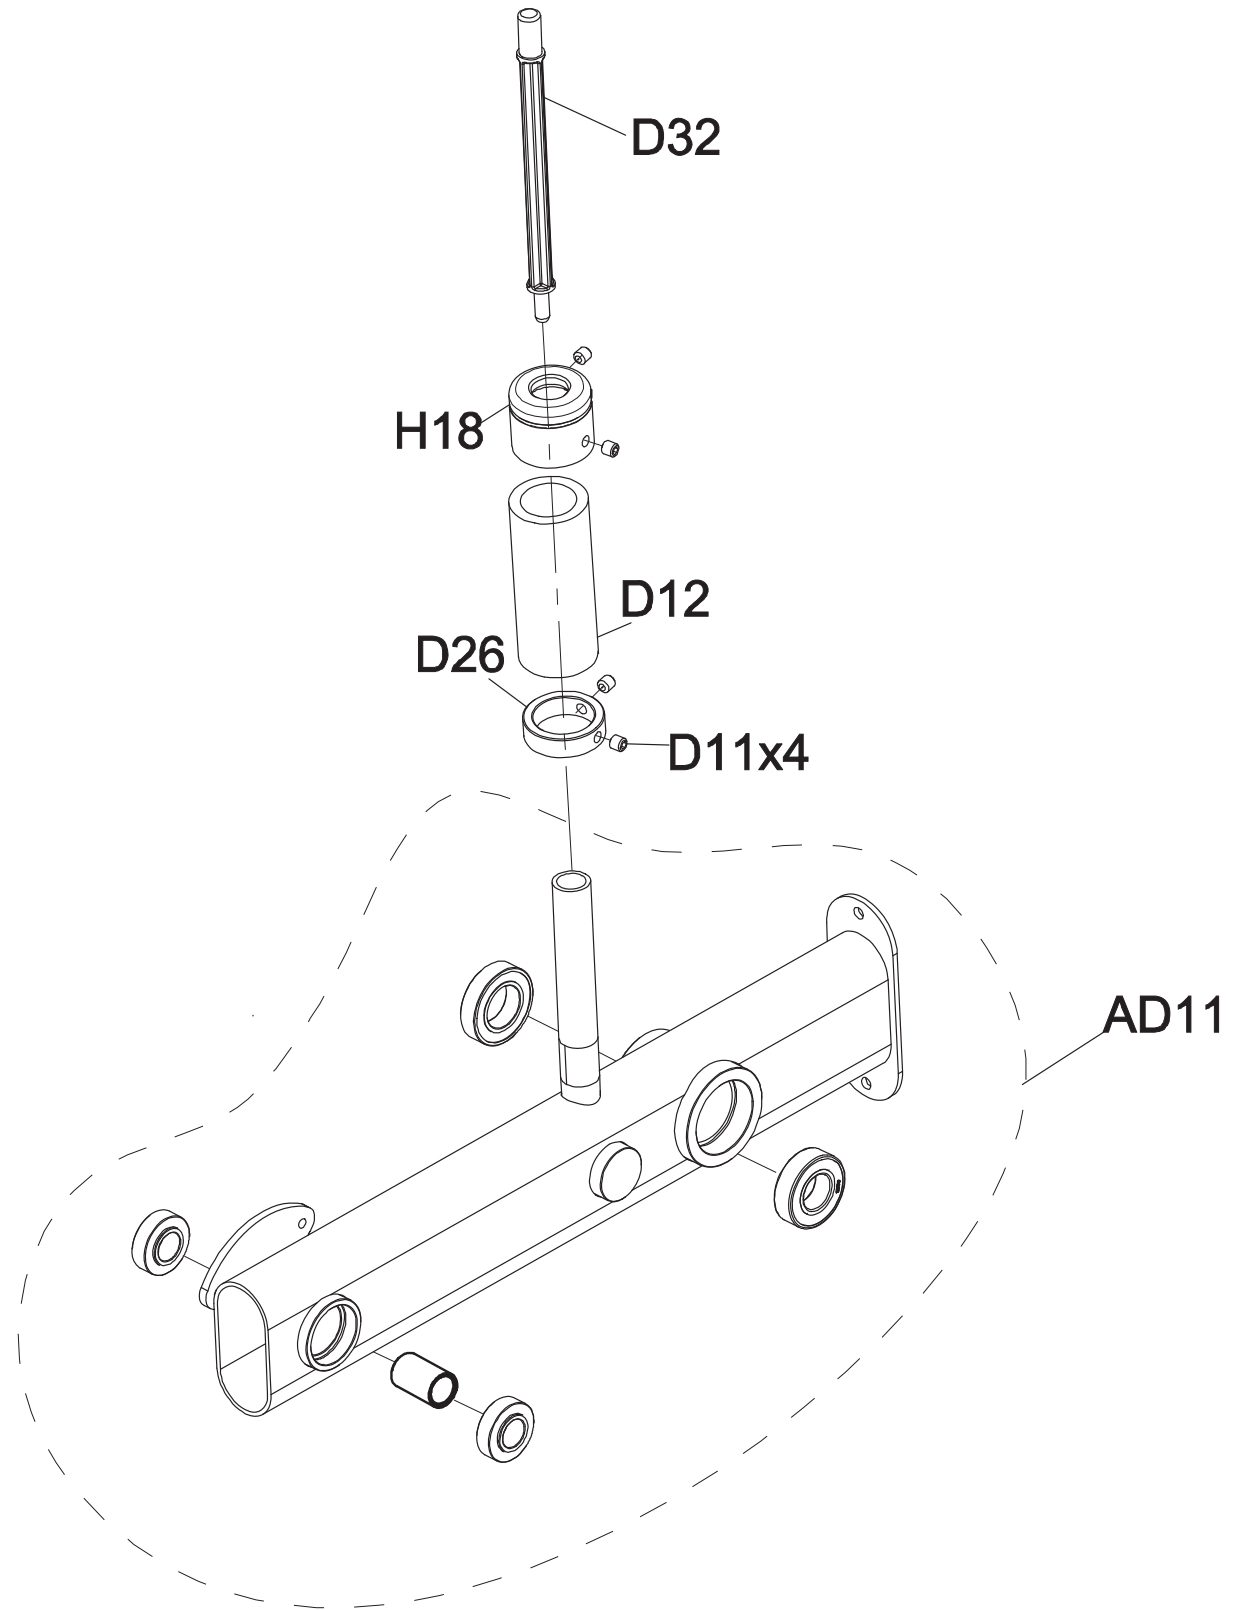

DRAWING NO	GM227-AD02		
PART NAME	Pedal Arm set;Assembling		
PART NO	See Chart	R A	
APPROVE	chenjianmin	DATE	08.11.2020

Part NO.	Color
1000457543	Iced Sliver
1000457544	Platinum
1000457545	Polarized Titanium
1000457546	Lace White
1000457547	Pearl White
1000457548	Mat Black
1000457549	Black Glossy
1000457550	Graphic 202020