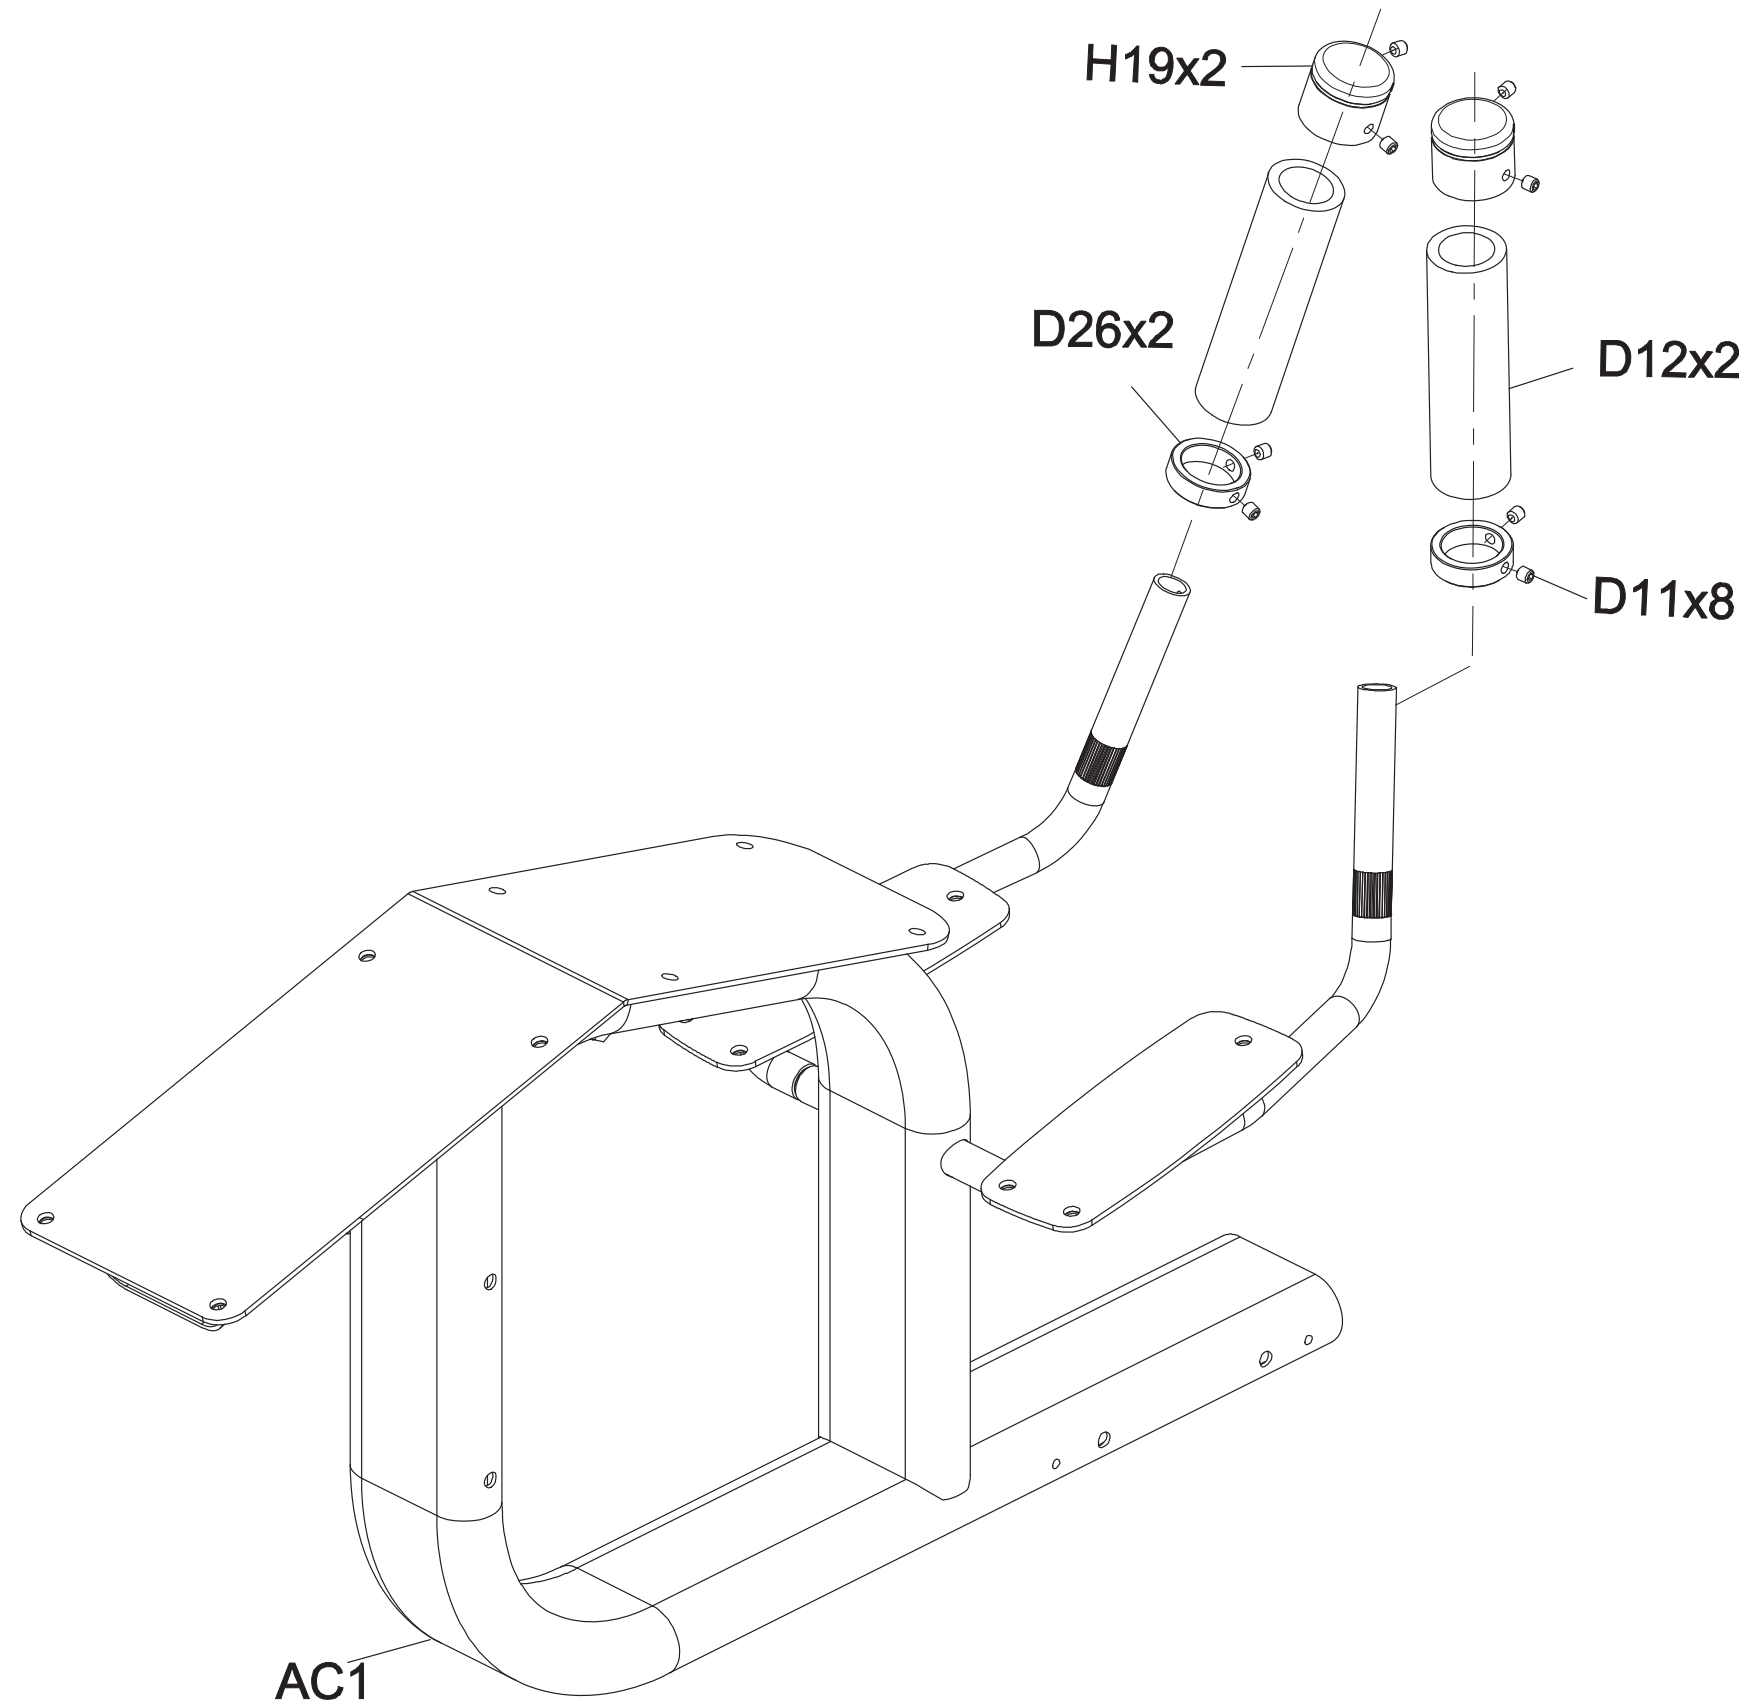

| | | | |
|------------|-----------------------|------|------------|
| DRAWING NO | GM227-AC01 | | |
| PART NAME | Base Set;R;Assembling | | |
| PART NO | See Chart | | REV A |
| APPROVE | Chenjianmin | DATE | 08.10.2020 |

| Part NO. | Color |
|------------|--------------------|
| 1000457535 | Iced Sliver |
| 1000457536 | Platinum |
| 1000457537 | Polarized Titanium |
| 1000457538 | Pearl White |
| 1000457539 | Lace White |
| 1000457540 | Mat Black |
| 1000457541 | Black Glossy |
| 1000457542 | Graphic 202020 |

| | | | |
|------------|-----------------------|------|------------|
| DRAWING NO | GM127-AC02 | | |
| PART NAME | Base Set;L;Assembling | | |
| PART NO | See Chart | REV | B |
| APPROVE | chenjianmin | DATE | 08.11.2020 |

| | | | |
|------------|--------------------------|--------|------------|
| DRAWING NO | GM227-AD02 | | |
| PART NAME | Pedal Arm set;Assembling | | |
| PART NO | See Chart | R A | |
| APPROVE | chenjianmin | DATE | 08.11.2020 |