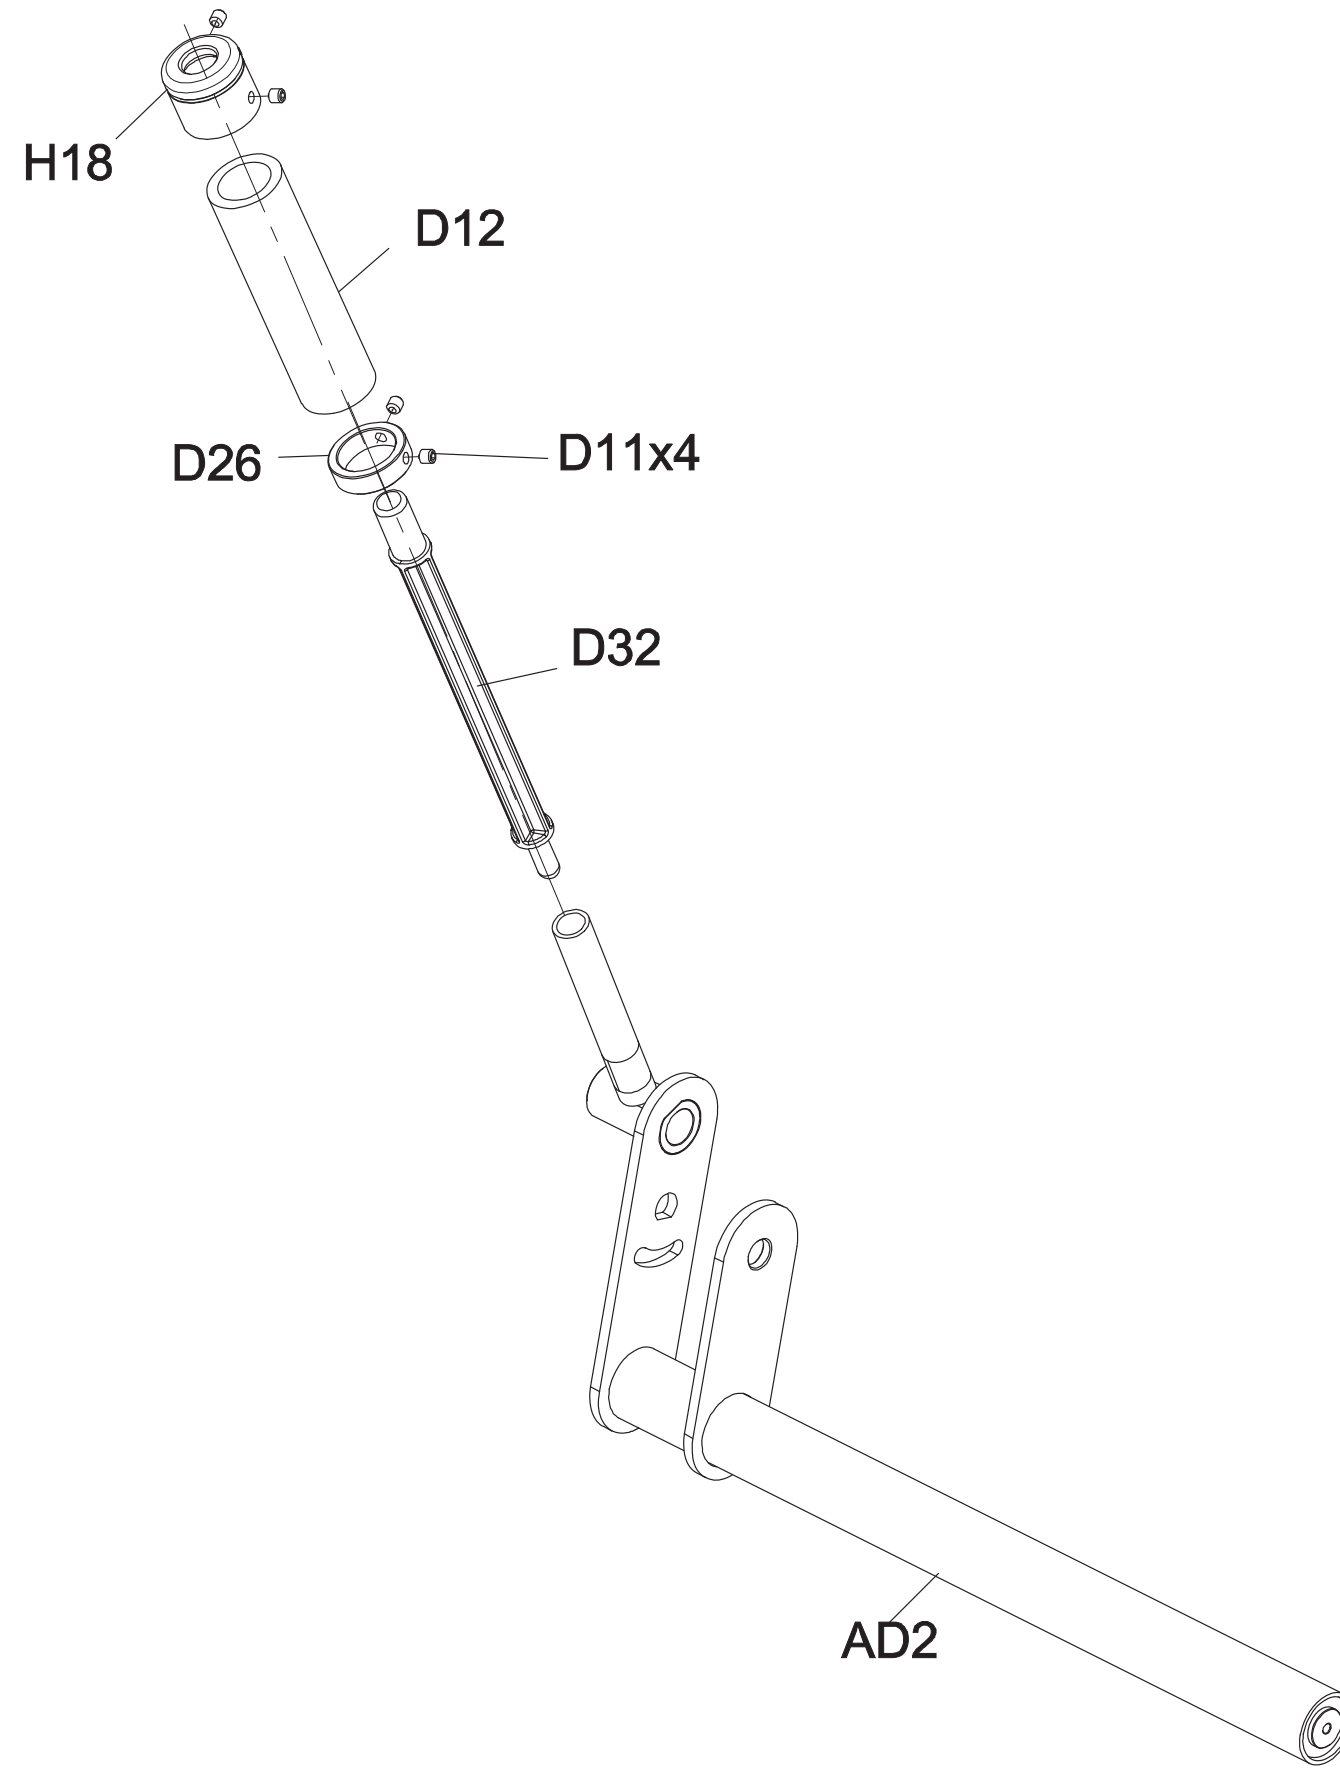

DRAWING NO	GM227-AD03		
PART NAME	Leg Pad Set;Assembling		
PART NO	See Chart	REV	A
APPROVE	chenjianmin	DATE	08.11.2020

Part NO.	Color
1000457555	Iced Sliver
1000457556	Platinum
1000457558	Polarized Titanium
1000457559	Lace White
1000457560	Pearl White
1000457562	Mat Black
1000457563	Black Glossy
1000457564	Graphic 202020