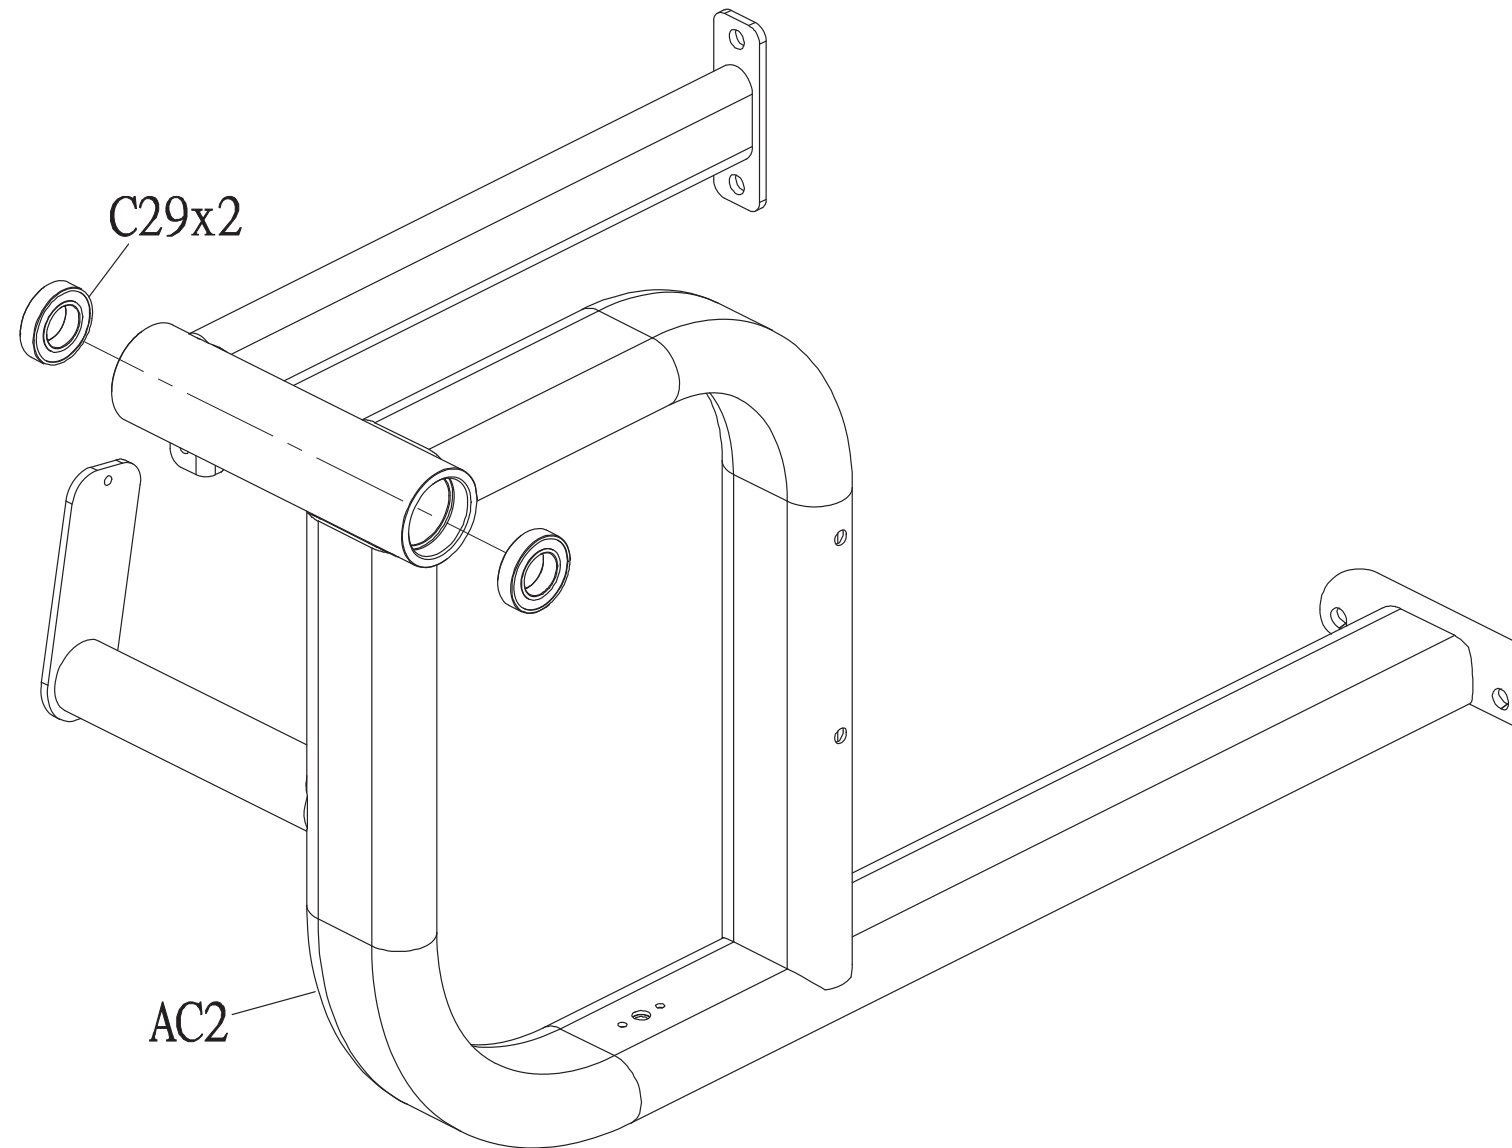

DRAWING NO	GM127-AC02		
PART NAME	Base Set;L;Assembling		
PART NO	See Chart	REV	B
APPROVE	chenjianmin	DATE	08.11.2020

Part NO.	Color
1000418140	Iced Sliver
1000418141	Platinum
1000418142	Polarized Titanium
1000418143	Lace White
1000418144	Pearl White
1000418145	Mat Black
1000418146	Black Glossy
1000457622	Graphic 202020