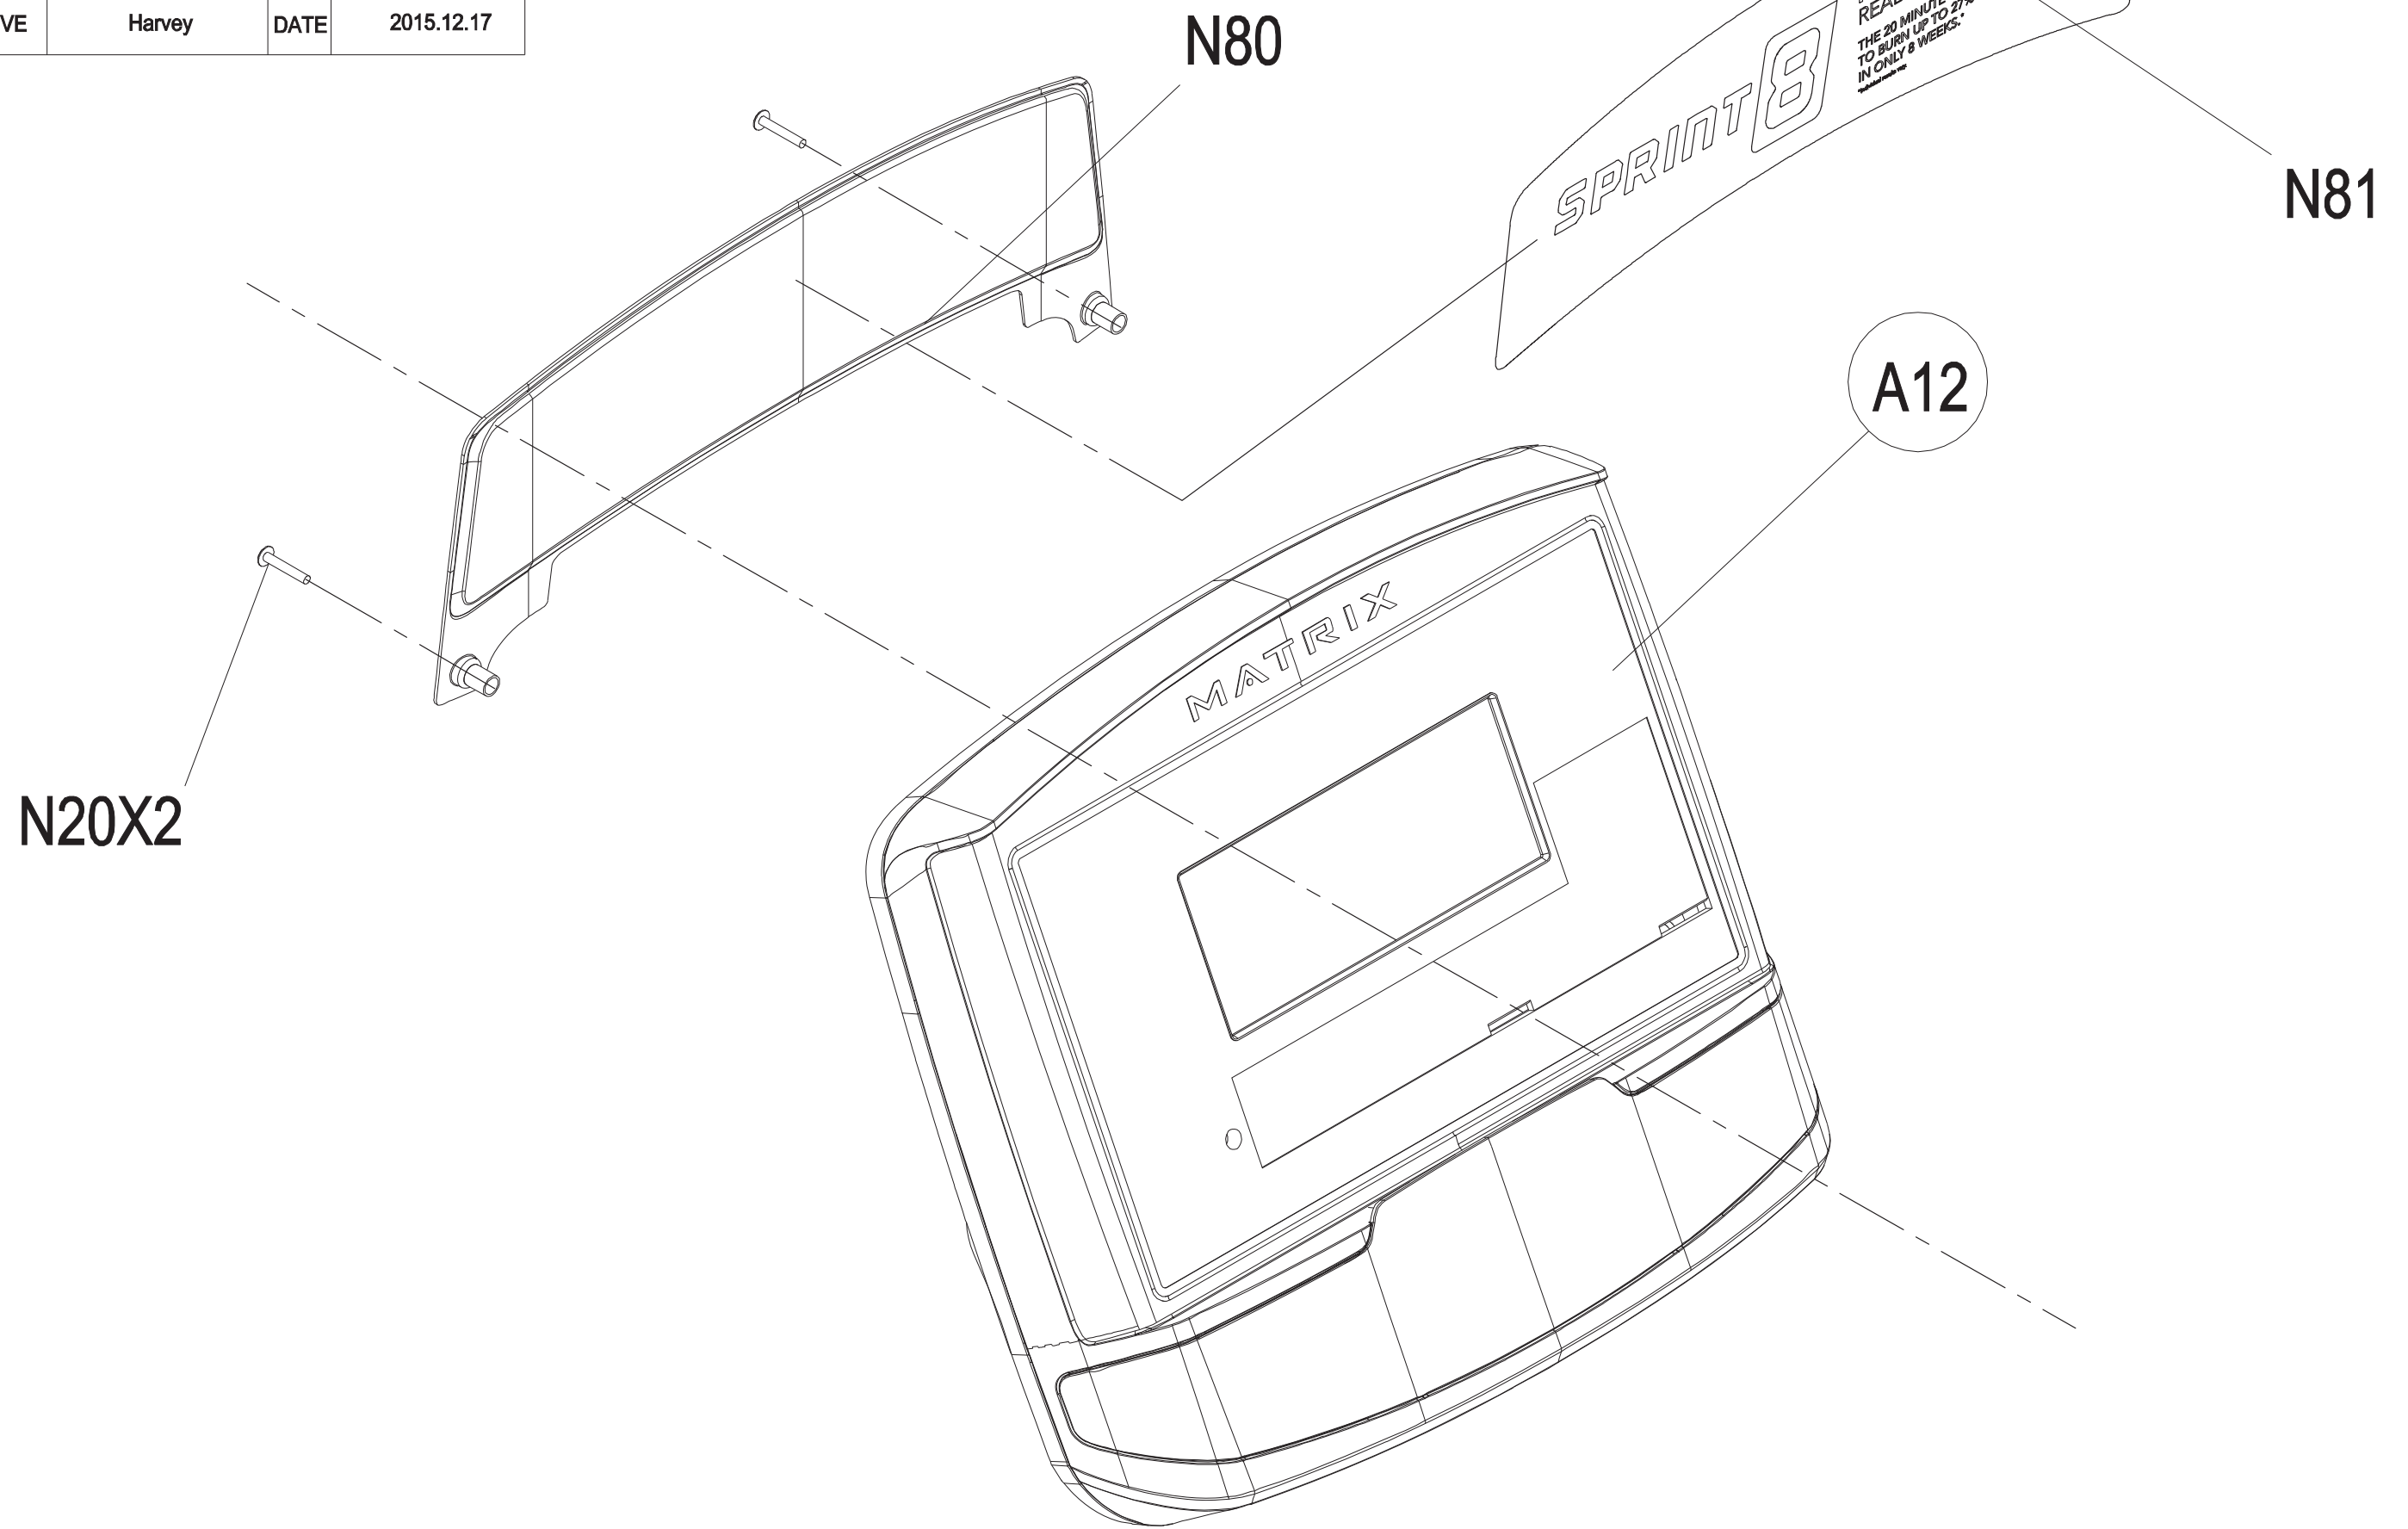

DRAWING NO	TM697-1US-C		
PART NAME	Explosive Rendering		
PART NO	MTM0585-00	REV	A
APPROVE	Harvey	DATE	2015.12.17

DRAWING NO	TM697-A12		
PART NAME	Console Set		
PART NO	1000381549	REV	A
APPROVE	Harvey	DATE	2015.12.07