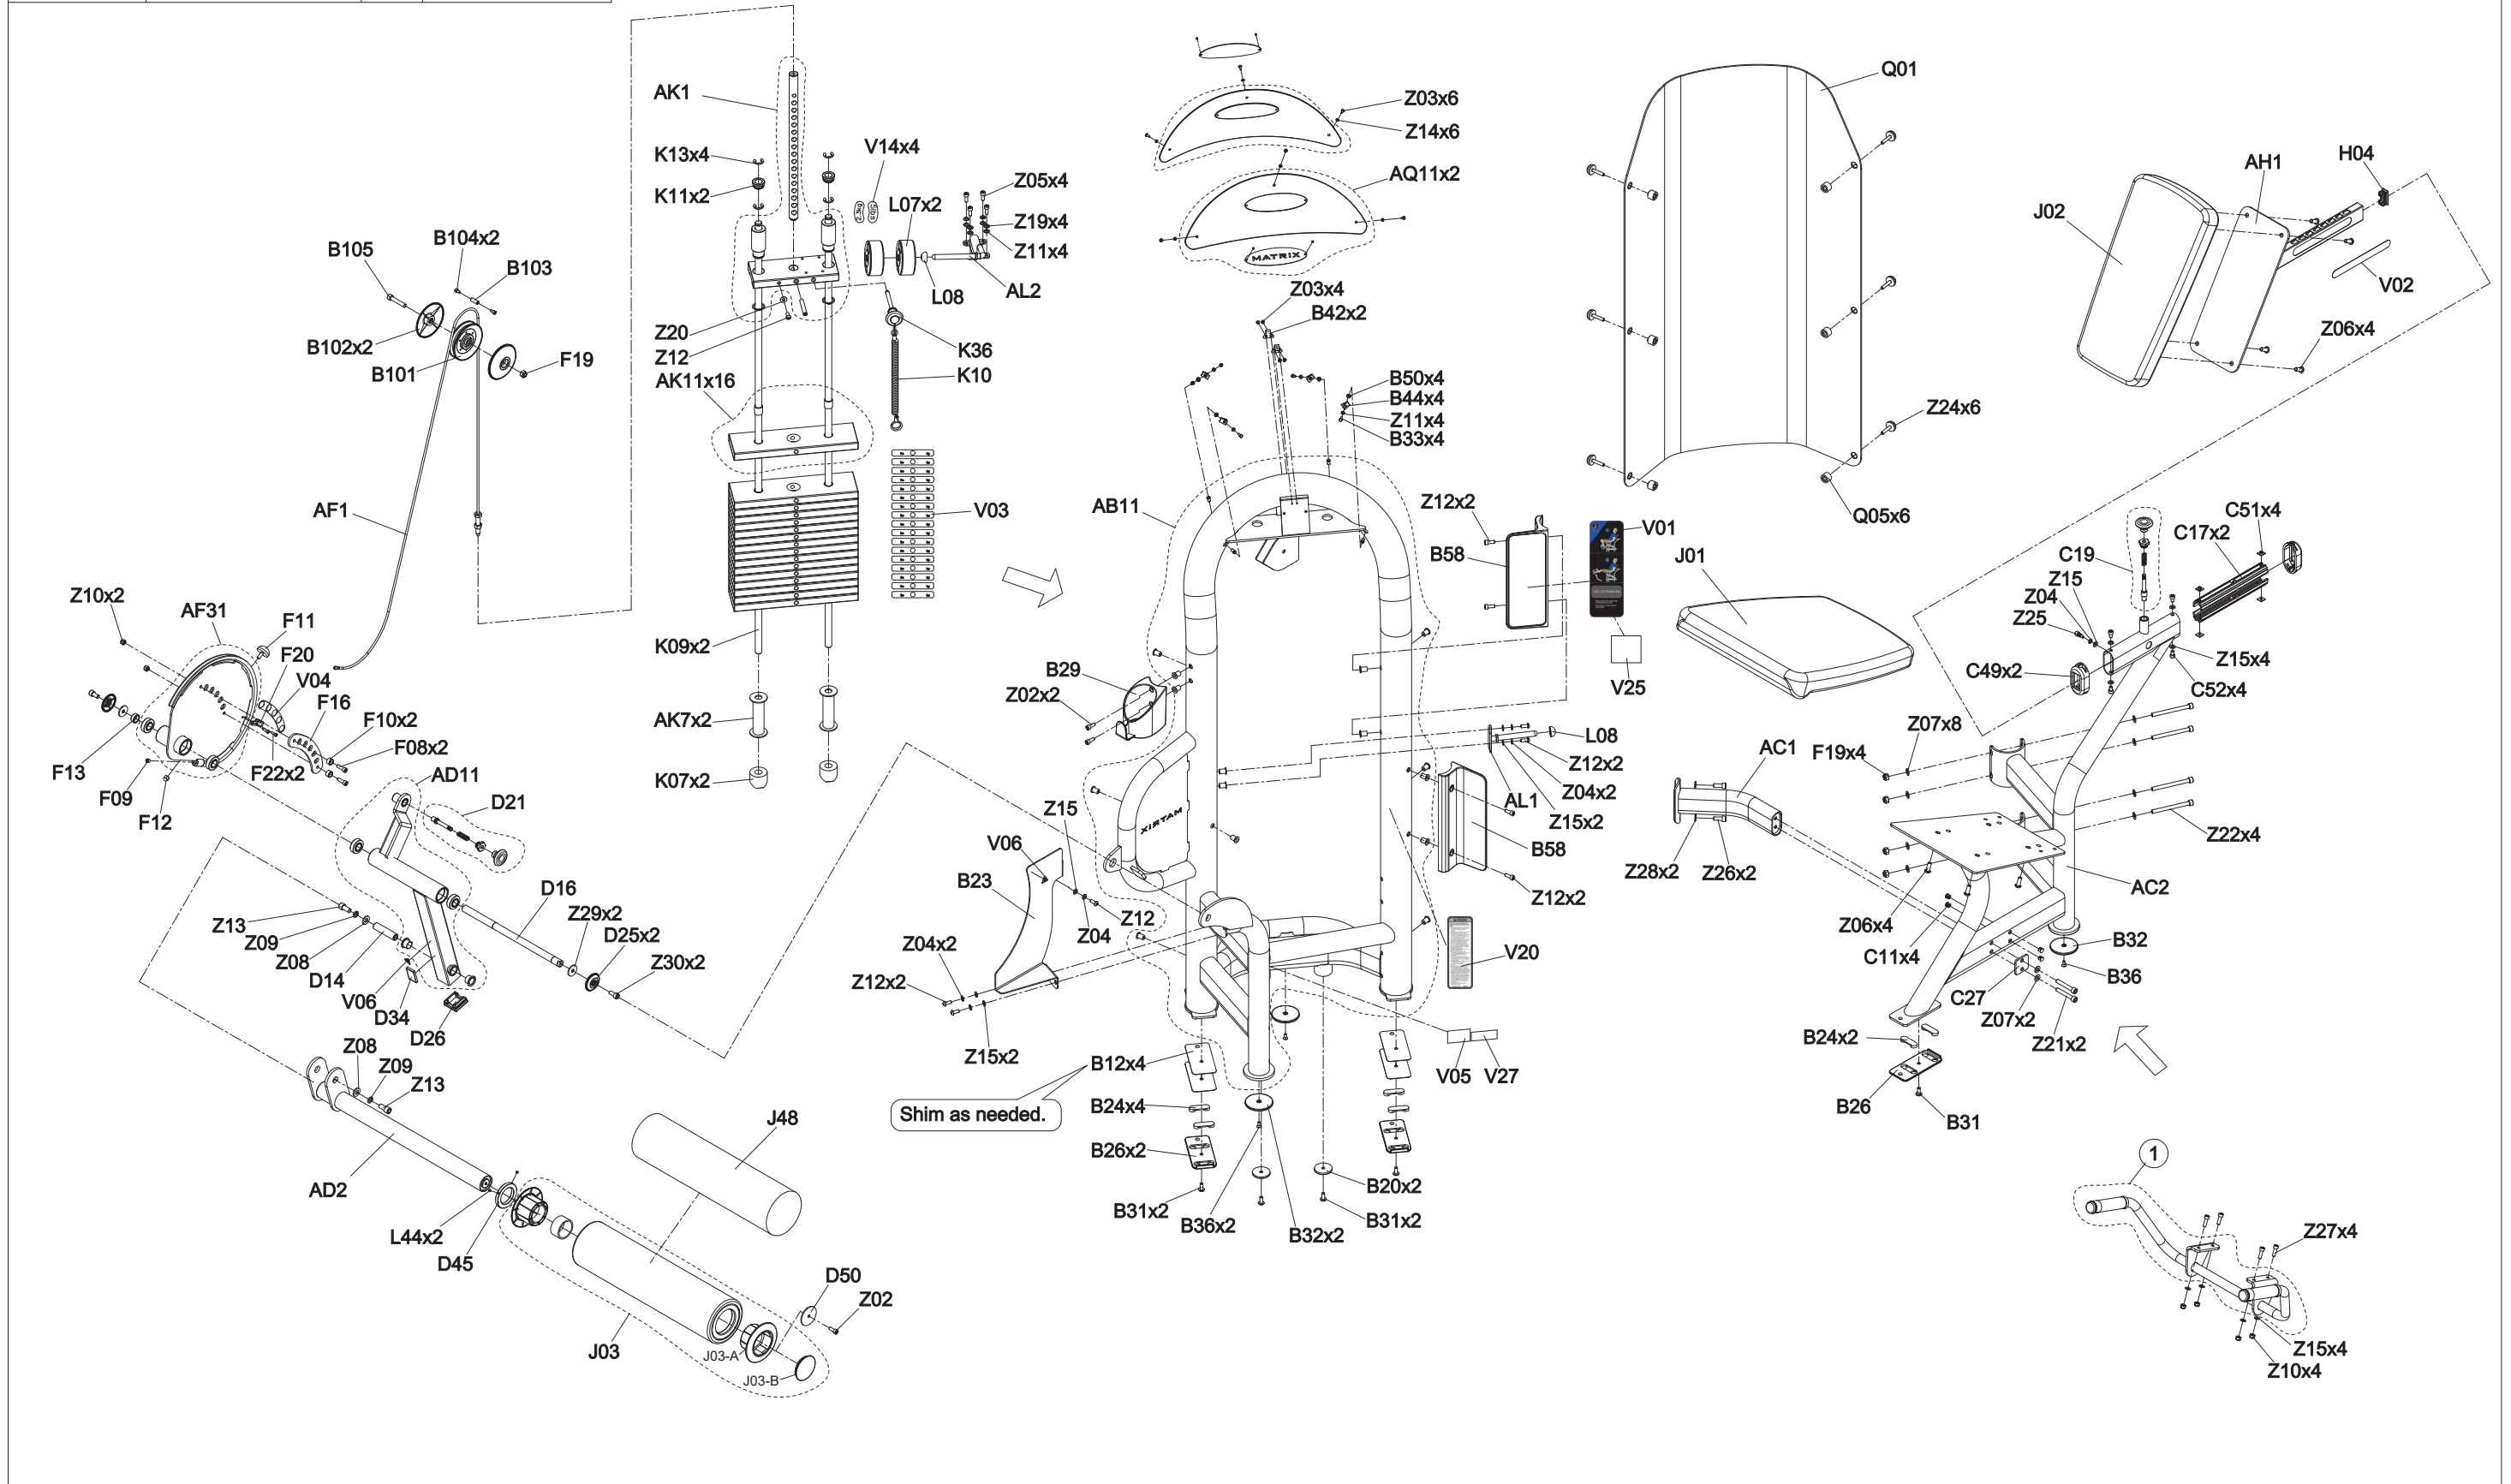

DRAWING NO	PG3GM235-KM		
PART NAME	Explosive Drawing		
PART NO	MGM0842-00	REV	A
APPROVE	Zhaolin	DATE	2024.03.26

DRAWING NO	GM235-SF01		
PART NAME	Handle set;Semi-Assy;		
PART NO	See chart	REV	A
APPROVE	Zhaolin	DATE	2024.03.26

Part NO.	Color
1000475078	Iced Silver
1000475079	Platinum
1000475080	Polarized Titanium
1000475081	Lace White
1000475082	Black Matte
1000475083	Black Glossy
1000475084	Graphite Grey
1000479638	O-PF Purple;