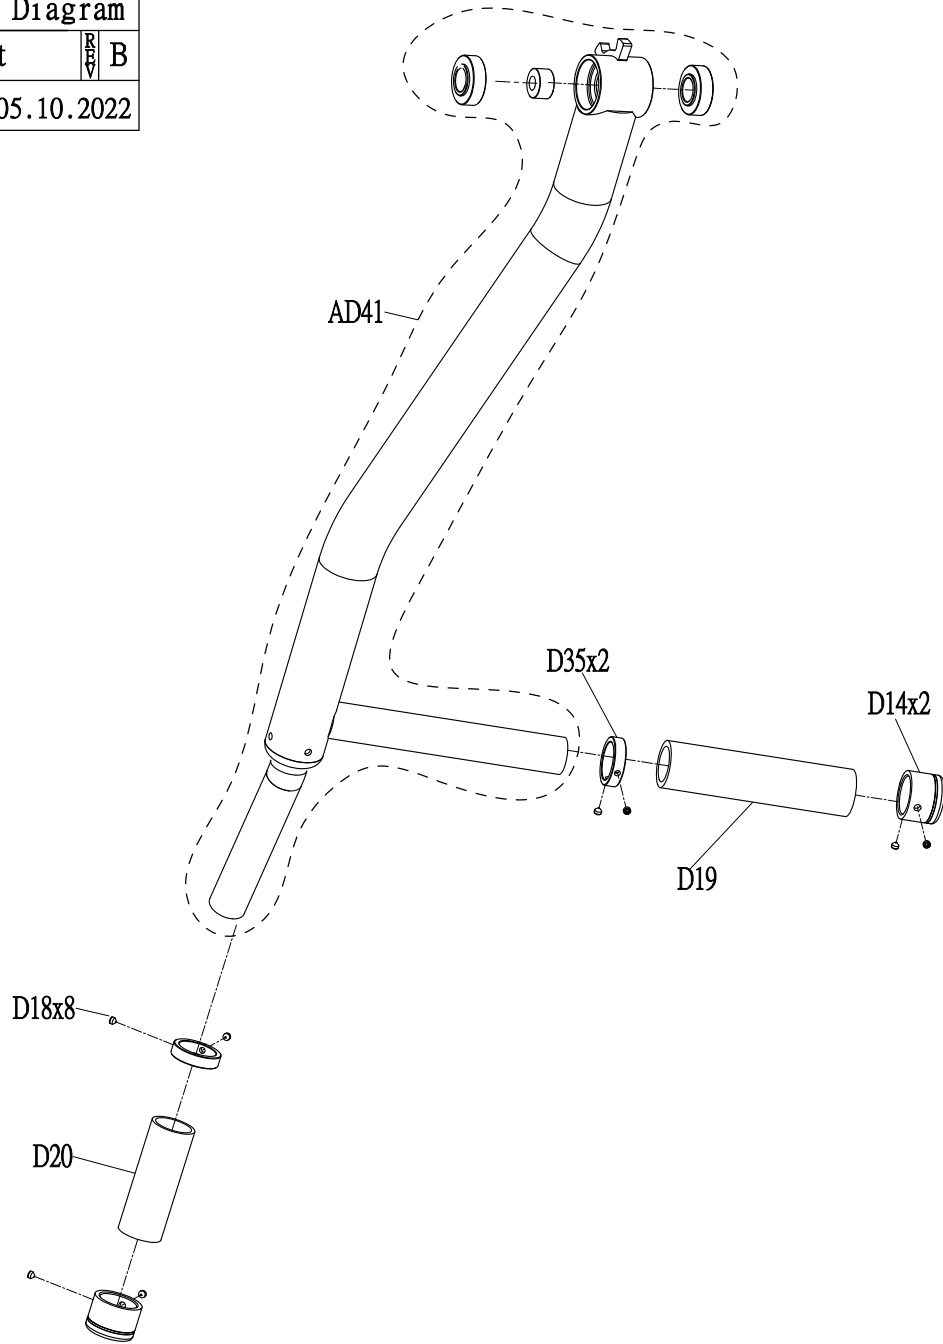

DRAWING NO	GM237-SF01		
PART NAME	Part Explosive Diagram		
PART NO	See chart		REV B
APPROVE	Wang Wenzhi	DATE	05.10.2022

Color	Part No.
Lace White	1000475035
Iced Sliver	1000475036
Polarized Titanium	1000475037
Platinum	1000475038
Black Glossy	1000475039
Black Matte	1000475040
Graphite Grey	1000475041
PF Purple	1000477294

DRAWING NO	GM237-SF02		
PART NAME	Part Explosive Diagram		
PART NO	See chart		REV B
APPROVE	Wang Wenzhi	DATE	05.10.2022

Color	Part No.
Iced Silver	1000475021
Polarized Titanium	1000475022
Platinum	1000475023
Lace White	1000475024
Black Glossy	1000475025
Black Matte	1000475026
Graphite Grey	1000475027
PF Purple	1000477328