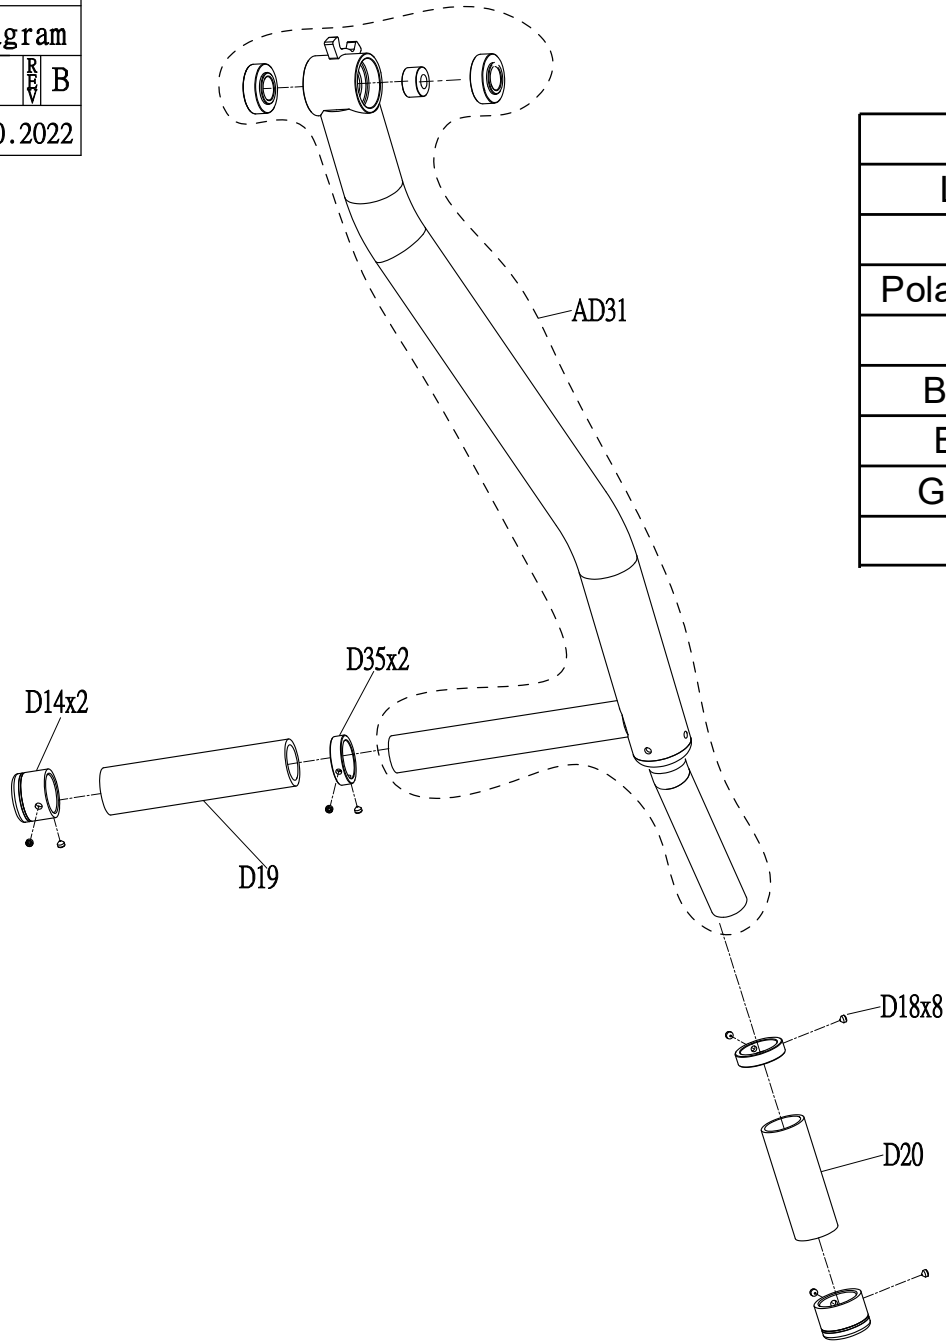

DRAWING NO	GM237-SF01		
PART NAME	Part Explosive Diagram		
PART NO	See chart		REV B
APPROVE	Wang Wenzhi	DATE	05.10.2022

Color	Part No.
Lace White	1000475035
Iced Sliver	1000475036
Polarized Titanium	1000475037
Platinum	1000475038
Black Glossy	1000475039
Black Matte	1000475040
Graphite Grey	1000475041
PF Purple	1000477294

DRAWING NO	GM237-SF02		
PART NAME	Part Explosive Diagram		
PART NO	See chart		REV B
APPROVE	Wang Wenzhi	DATE	05.10.2022

Color	Part No.
Iced Silver	1000475021
Polarized Titanium	1000475022
Platinum	1000475023
Lace White	1000475024
Black Glossy	1000475025
Black Matte	1000475026
Graphite Grey	1000475027
PF Purple	1000477328