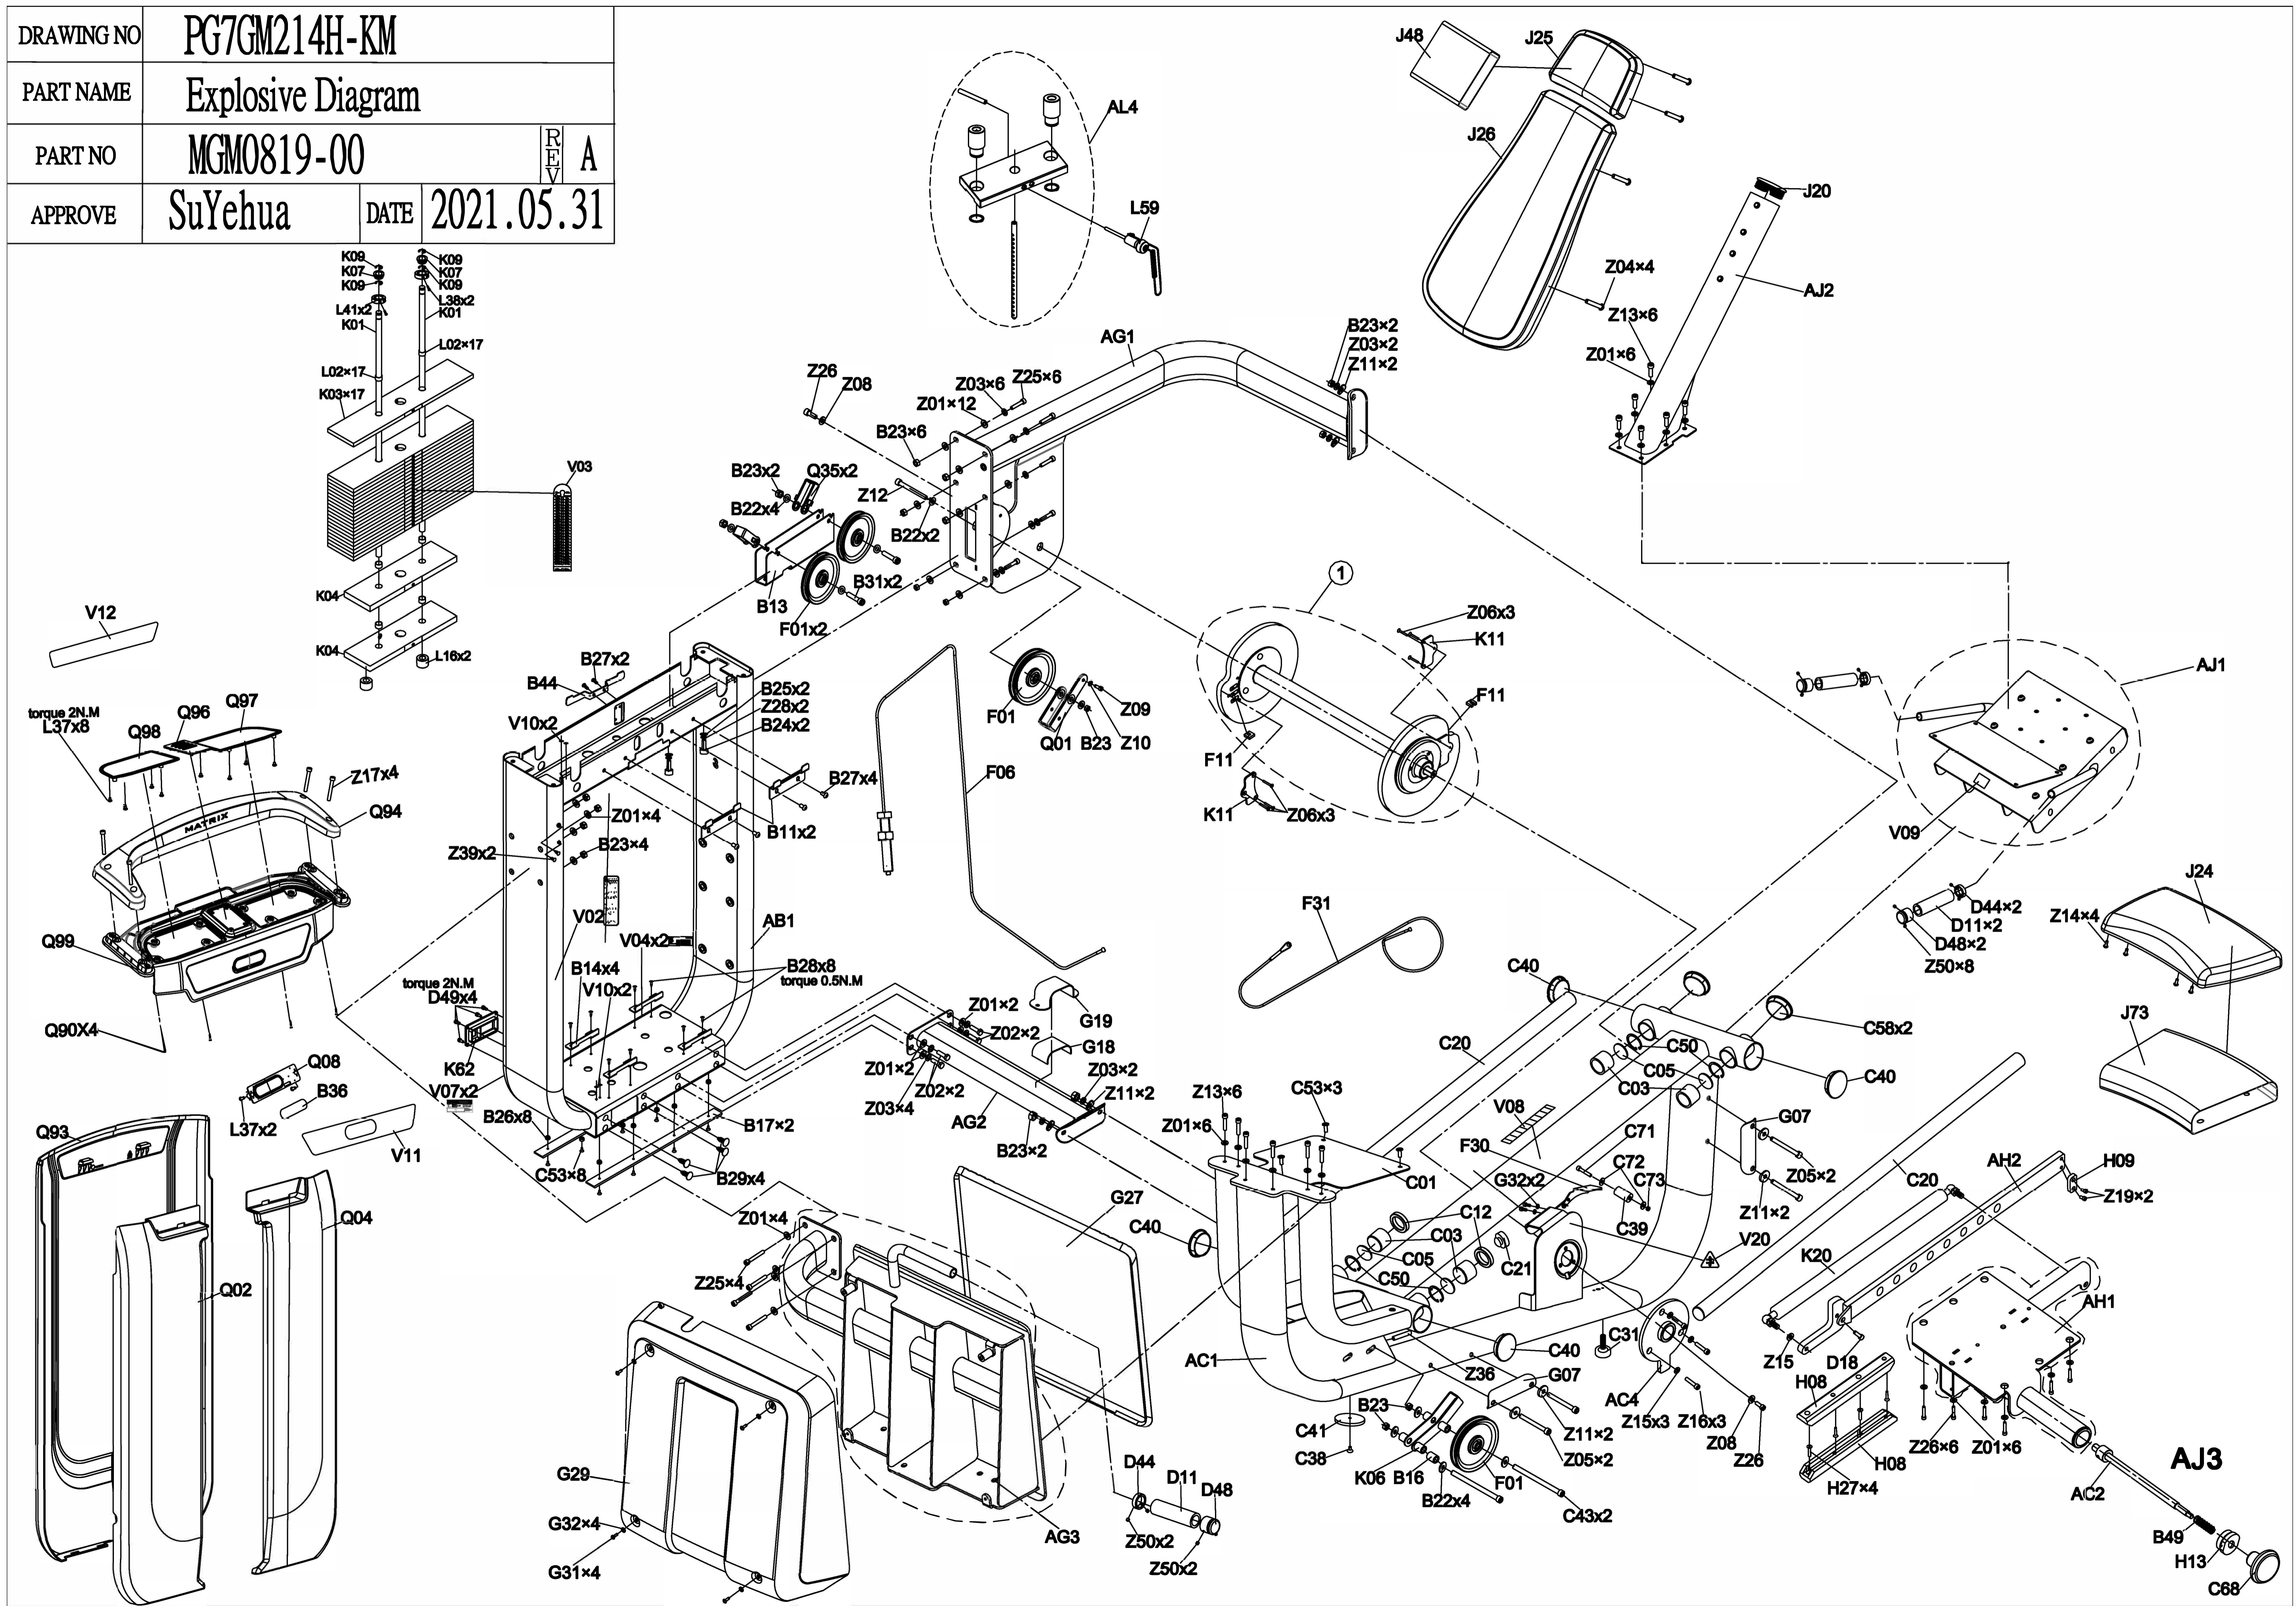

DRAWING NO	PG7GM214H-KM		
PART NAME	Explosive Diagram		
PART NO	MGM0819-00	REV	A
APPROVE	SuYehua	DATE	2021.05.31

DRAWING NO	GM114-SF02		
PART NAME	Cam Set;GM114		
PART NO	See Chart	A	
APPROVE	ZREO	DATE	20190423

Part NO.	Color
1000413452	Iced Sliver
1000413453	Mat Black
1000413454	Platinum
1000413455	Polarized Titanium
1000413457	Lace White
1000413456	BlackGlossy
1000413458	Pearl White
1000440511	PF YELLOW RAL1023