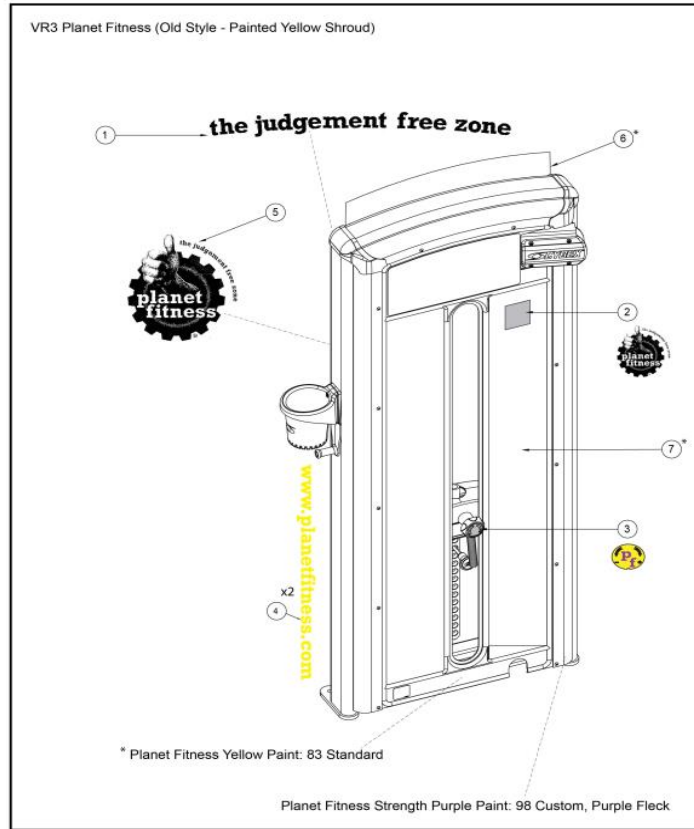

12200, 12210, 12500, 12510 Planet Shrouds with 12000-375 (Old Style)

Ref #	Part Number	Qty	Description
1	DE-60232	1	DECAL JUDGEMENT FREE ZONE
2	DE-60233	1	DECAL THUMBS UP 3 INCH PLANET FITNESS
3	DE-60231	1	DECAL ROTATION PLANET FITNESS
4	DE-60251	1	WWW.PLANETFITNESS.COM DECAL (YELLOW)
5	DE-60235	1	DECAL THUMBS UP 13 INCH PLANET FITNESS
6	12000-375Y	1	BACK PANEL INSERT YELLOW
7	12000-399Y	1	PANEL INSERT YELLOW