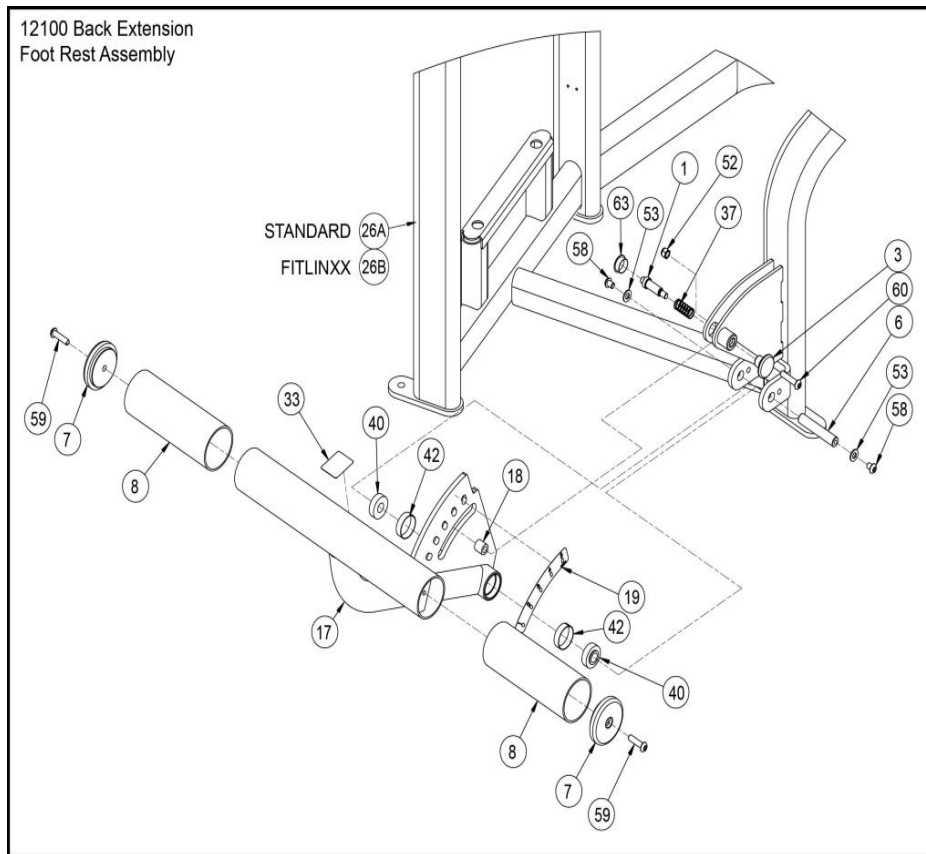

12100 Foot Rest Assembly

Ref #	Part Number	Qty	Description
1	08229	1	P PIN DETENT
3	11040-440	1	KNOB
6	11080-337	1	SHAFT PIVOT
7	11090-398	2	END CAP
8	11090-400	2	GRIP 8.75
17	12090-202	1	W FOOT REST Custom
18	12090-306	1	SPACER
19	12090-312	1	DECAL FOOT REST ADJUST
26B	12108-200	1	W MAIN FRAME Custom
26A	12102-200	1	W FRAME Custom
33	8500-025	1	DECAL CAUTION Custom
37	BS070201	2	COM SPRING .56 ID X .66 OD X 1.50 LG
40	FB030232	2	BRG RADIAL 17MM ID EXT RACE
42	FC030006	2	TOLERANCE RING 1.575 ID
52	HN704901	1	LOCKNUT .375-16 NYLON
53	HS347600	2	WASHER SAE .375
58	JC700412	3	BHSCS .375-16 X .50
59	JC700422	2	BHSCS .375-16 X 1.50
60	JC700424	1	BHSCS .375-16 X 1.75
63	PN660200	2	INSERT PLASTIC 1.00 DIA-11 GA