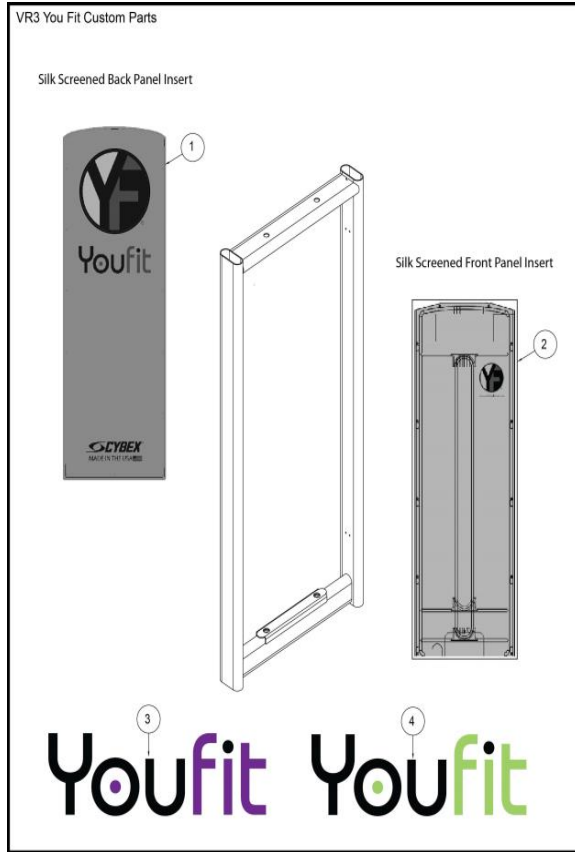

12200, 12210, 12500, 12510 You Fit Shrouds with 12000-375

Ref #	Part Number	Qty	Description
1B	12000-375YG	1	BACK PANEL INSERT, YOUFIT GREEN
1D	12000-375YP	1	BACK PANEL INSERT, YOUFIT PURPLE
1C	12000-375PY	1	BACK PANEL INSERT, YOUFIT PURPLE
1A	12000-375GY	1	BACK PANEL INSERT, YOUFIT GREEN
2A	12000-399GY	1	PANEL INSERT, YOUFIT GREEN
2B	12000-399YP	1	PANEL INSERT, YOUFIT PURPLE
3	DE-60274	1	DECAL, YOUFIT PURPLE
4	DE-60275	1	DECAL, YOUFIT GREEN