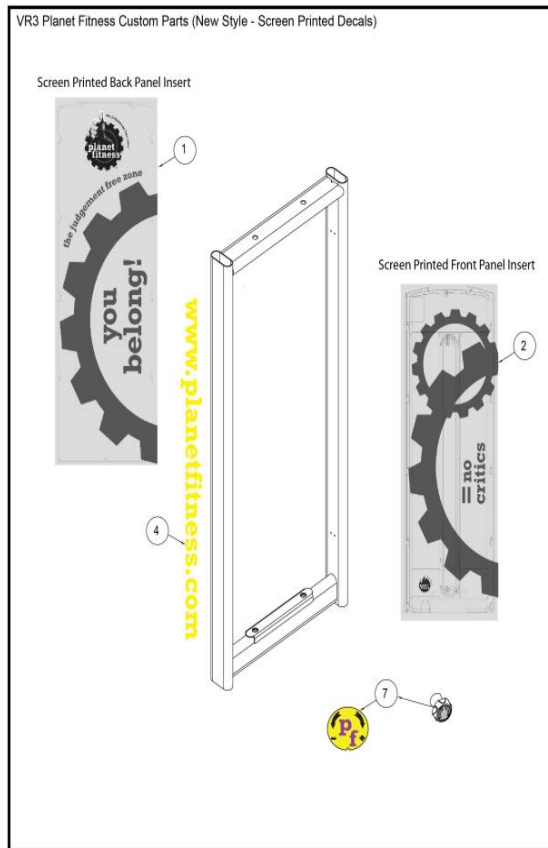

12200, 12210, 12500, 12510 Planet Shrouds with 12000-375 (New Style)

Ref #	Part Number	Qty	Description
1	12000-375P	1	BACK PANEL INSERT, PLANET FITNESS
2	12000-399P	1	Panel insert, Planet Fitness
4	DE-60251	1	WWW.PLANETFITNESS.COM DECAL (YELLOW)
7	DE-60231	1	DECAL ROTATION PLANET FITNESS