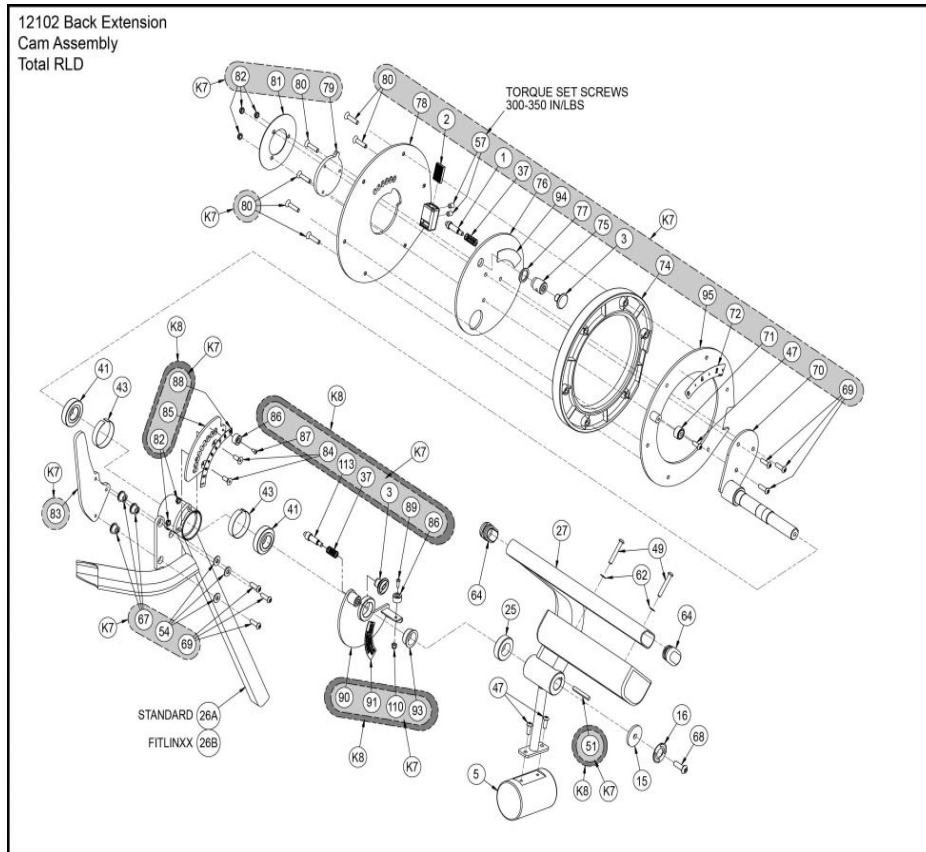

# 12100 Panel Assembly

Ref #	Part Number	Qty	Description
9	12000-392	1	CHANNEL INCREMENT WEIGHT
10	12000-393	1	CHANNEL INCREMENT WEIGHT
11	12000-395	2	CAP TOP
12	12000-396	2	END CAP
14	12000-407	1	PANEL INSERT
23	12100-598	1	Placard VR3 Back Ext
34	DE000001	1	Decal Warning Custom
50	HF579000	11	PANEL FASTENER 10-24 U TYPE
55	HT512517	8	TAP SC 10-24 X 1.00 TYPE WB PN HD PHIL BLK
56	HX570412	12	BHSCS 10-24 X .50 SS
112	11040-790	1	NLA: DECAL, MADE IN THE USA
114	DE000005	2	Decal Caution Custom

# 12102 Cam Assembly Total RLD

Ref #	Part Number	Qty	Description
1	08229	1	P PIN DETENT
2	11040-301	1	INSERT CLAMP BLOCK
3	11040-440	3	KNOB
5	11070-332	1	C COUNTERWEIGHT
K7	12100K003	8	KIT NON TO TOTAL RLD
K8	12100K004	3	KIT START TO TOTAL RLD
15	12050-343	1	WASHER
16	12050-355	1	DECAL ROTATION
26B	12108-200	1	W MAIN FRAME Custom
26A	12102-200	1	W FRAME Custom
27	12102-204	1	W INPUT ARM Custom
37	BS070201	2	COM SPRING .56 ID X .66 OD X 1.50 LG
41	FB030249	1	BEARING RADIAL 35MM EXT RACE
43	FC030009	1	TOLERANCE RING 72MM
47	HC700417	3	BHSCS .375-16 X 1.00
49	HC700430	2	BHSCS .375-16 X 2.50
51	HH320030	1	KEY .313 SQ X 2.50
54	HS347700	3	WASHER USS .375
57	HY740000	2	SET SCREW
62	JS347400	2	LOCKWASHER INT TOOTH .375
64	PP130003	2	INSERT PLASTIC
67	PR740300	3	MOUNT CENTER BONDED