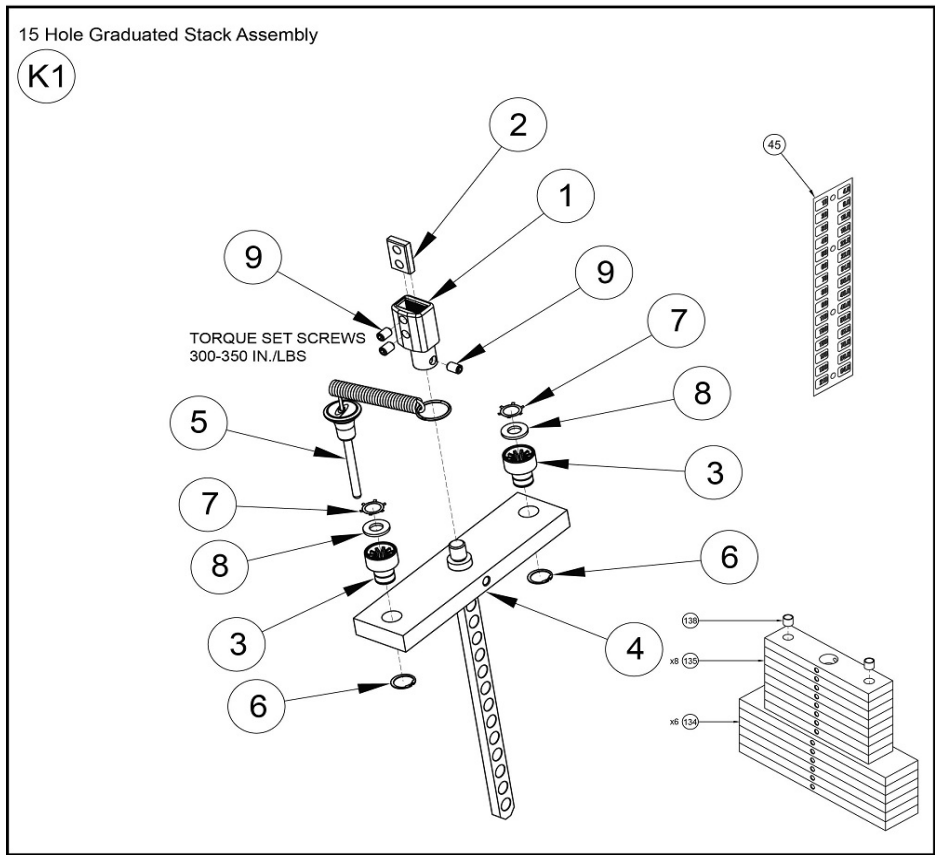

## Parts Manual

1/5/2019 2:33:47 AM

**Table of Contents**

---

<a href="#">VR3 Graduated Back Panel (12000-375)</a> .....	3
<a href="#">VR3 - 15 Hole Graduated Stack Assembly</a> .....	4
<a href="#">12100 Belt Routing</a> .....	5
<a href="#">12100 Foot Rest Assembly</a> .....	6
<a href="#">12100 Frame Assembly</a> .....	7
<a href="#">12100 Panel Assembly</a> .....	9
<a href="#">12100 Parts Not Shown</a> .....	10
<a href="#">12102 Cam Assembly Total RLD</a> .....	11
<a href="#">12200, 12210, 12500, 12510 Planet Shrouds with 12000-375 (New Style)</a> .....	13
<a href="#">12200, 12210, 12500, 12510 Planet Shrouds with 12000-375 (Old Style)</a> .....	14
<a href="#">12200, 12210, 12500, 12510 You Fit Shrouds with 12000-375</a> .....	15

# VR3 - 15 Hole Graduated Stack Assembly

Ref #	Part Number	Qty	Description
K1	12301-007	1	Top Weight Assy 15
1	11040-216	1	P BELT CLAMP
2	11040-301	1	INSERT CLAMP BLOCK
3	13000-364	2	BEARING FLNG .62 ID X .92 OD X 1.75 LG
4	4700-266	1	C Top WT 15-3X12
5	BH030207	1	PIN WEIGHT SELECTOR
6	BR030206	2	RETAINING RING
7	BR030220	2	RETAINING RING 1.250 INTERNAL
8	HS720004	2	WASHER FELT .641 ID X 1.250 OD X .125 T
9	HY740000	3	SET SCREW
45	12301-552	1	DECAL, WT PLATE GRADUATED (10-210)
134	4000C101	8	C STACK WT 4X18
135	4700-337	8	C Stack Weight 10 lbs exact
138	FB130216	1	Bushing Weight Stack