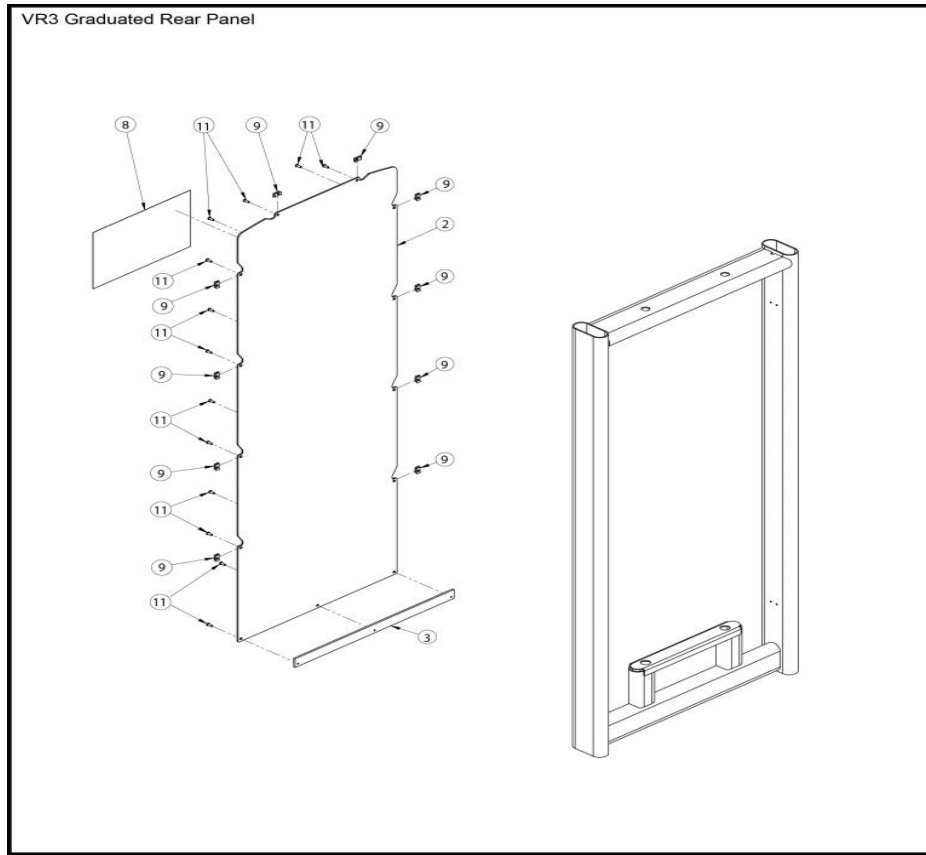

VR3 Graduated Back Panel (12000-375)

Ref #	Part Number	Qty	Description
2	12000-375	1	PANEL INSERT
3	12000-378	1	SUPPORT
8	3900-441	1	DECAL CYBEX VER BLACK
9	HF579000	10	PANEL FASTENER 10-24 U TYPE
11	HX570412	13	BHSCS 10-24 X .50 SS