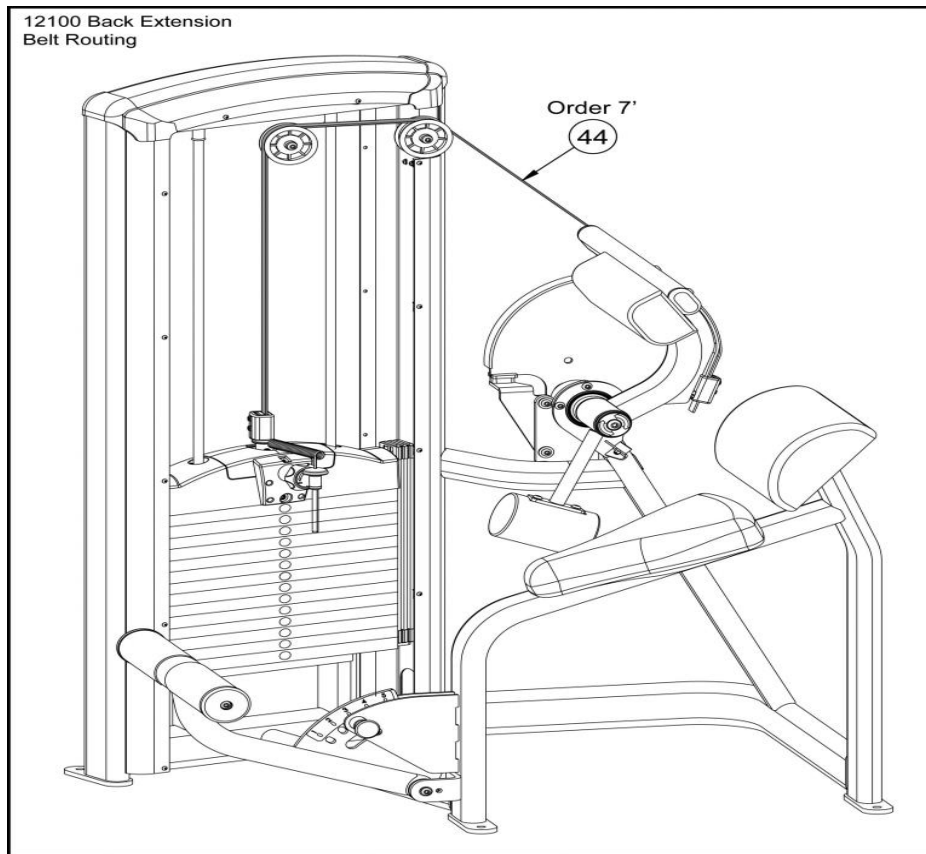

12100 Belt Routing

Ref #	Part Number	Qty	Description
44	GB000202	1	BELT .95 WIDE