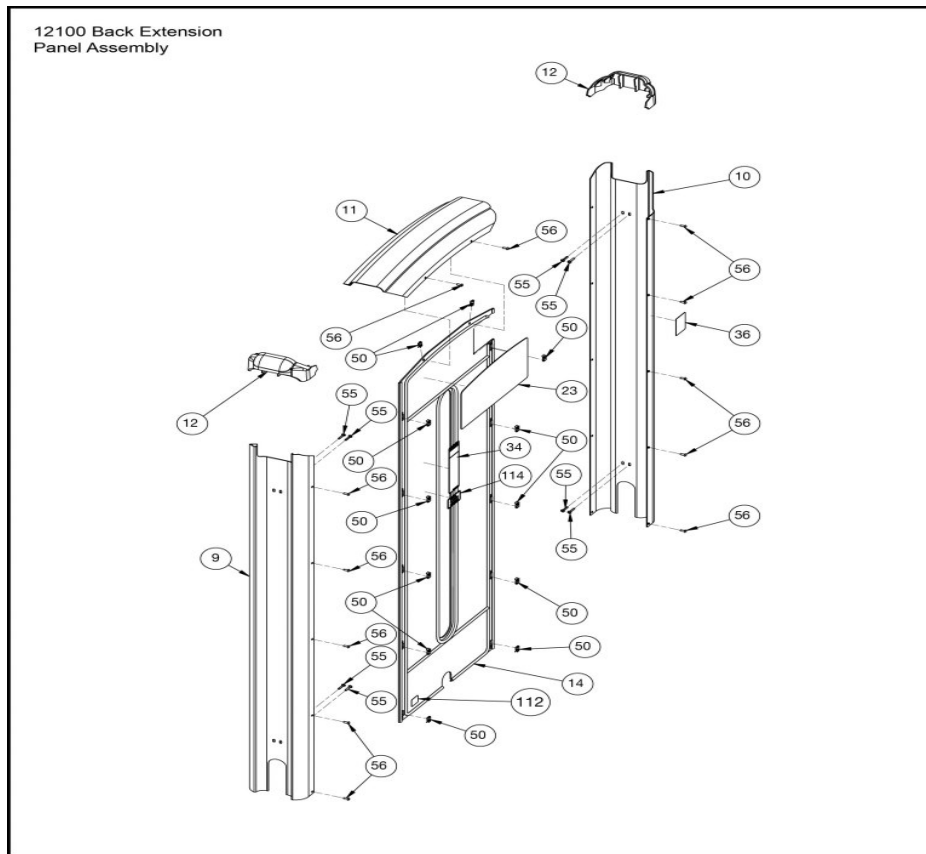

12100 Panel Assembly

Ref #	Part Number	Qty	Description
9	12000-392	1	CHANNEL INCREMENT WEIGHT
10	12000-393	1	CHANNEL INCREMENT WEIGHT
11	12000-395	2	CAP TOP
12	12000-396	2	END CAP
14	12000-407	1	PANEL INSERT
23	12100-598	1	Placard VR3 Back Ext
34	DE000001	1	Decal Warning Custom
50	HF579000	11	PANEL FASTENER 10-24 U TYPE
55	HT512517	8	TAP SC 10-24 X 1.00 TYPE WB PN HD PHIL BLK
56	HX570412	12	BHSCS 10-24 X .50 SS
112	11040-790	1	NLA: DECAL, MADE IN THE USA
114	DE000005	2	Decal Caution Custom