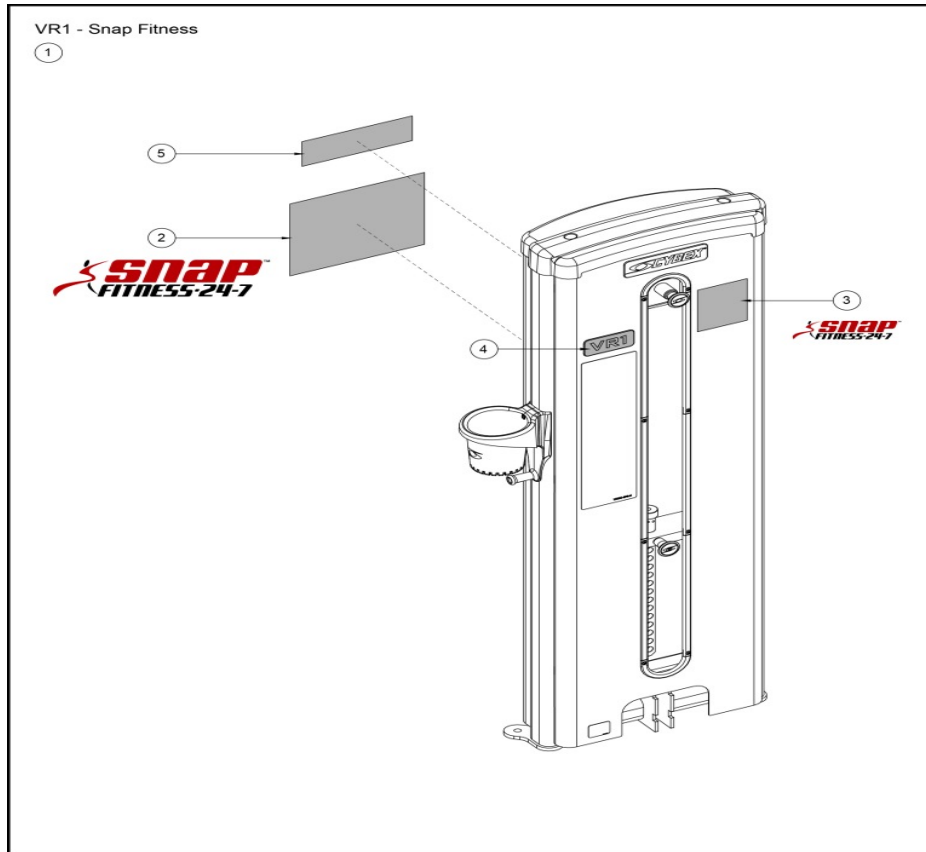

VR1_Snap_Fitness

Ref #	Part Number	Qty	Description
1	13000-025S	1	SNAP FITNESS DECALS, VR1
2	21000-409	1	DECAL, SNAP FITNESS 14.00
3	21000-408	1	DECAL, SNAP FITNESS 6.00
4	13000-399	1	Decal VR1
5	3900-447	1	DECAL CYBEX 1.94 HOR BLACK