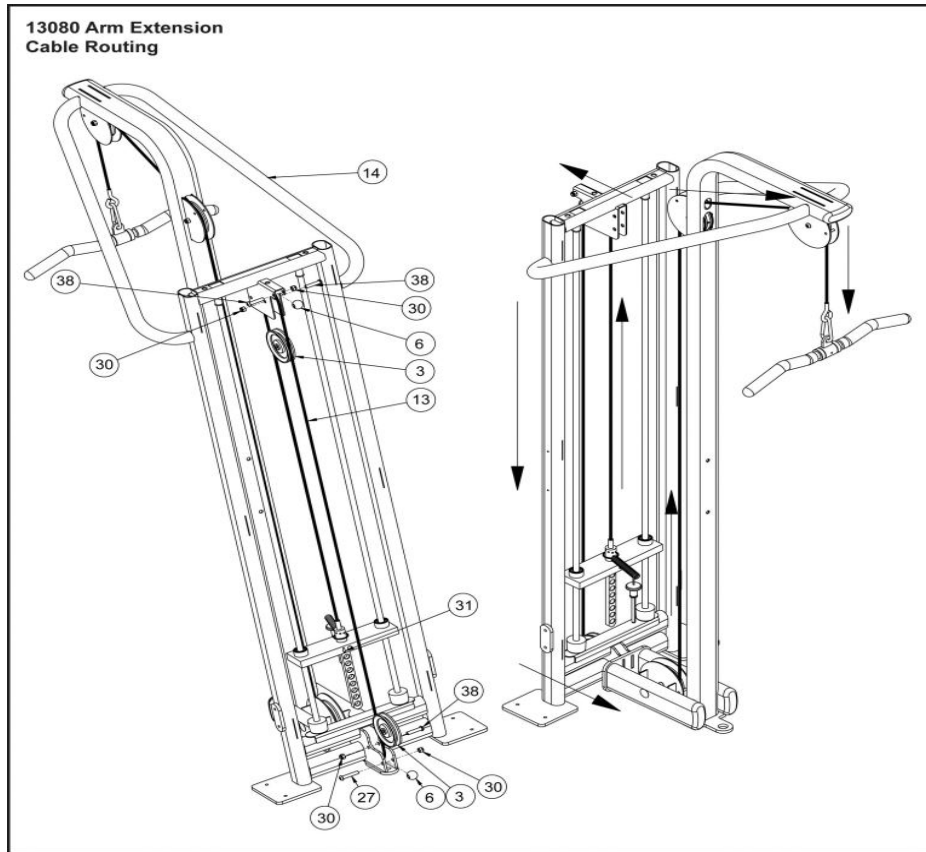

VR1_Snap_Fitness

Ref #	Part Number	Qty	Description
1	13000-025S	1	SNAP FITNESS DECALS, VR1
2	21000-409	1	DECAL, SNAP FITNESS 14.00
3	21000-408	1	DECAL, SNAP FITNESS 6.00
4	13000-399	1	Decal VR1
5	3900-447	1	DECAL CYBEX 1.94 HOR BLACK

Ref #	Part Number	Qty	Description
3	08014	2	PULLEY ASSEMBLY-4.50
6	13000-322	2	Roller
13	13080-002	1	Cable SA
14	13080-200	1	W Main Frame Custom
27	HC700426	1	BHSCS .375-16 X 2.00
30	HN704901	4	LOCKNUT .375-16 NYLON
31	HP286819	1	SPIRAL PIN .188 X 1.12
38	JC700424	3	BHSCS .375-16 X 1.75

13080_Half_weight_assembly

Ref #	Part Number	Qty	Description
1	08229	1	P PIN DETENT
K2	13000K004	1	Kit Half Weight 5 lb
2	11040-440	1	KNOB
K3	13000K005	1	Kit Half Weight 7.5 lb
3	13000-206	1	C Half Weight Latch
4	13000-208	1	P Latch
5	13000-364	2	BEARING FLNG .62 ID X .92 OD X 1.75 LG
6	BR030206	2	RETAINING RING
7	BS070201	1	COM SPRING .56 ID X .66 OD X 1.50 LG
8	HC700414	2	BHSCS .375-16 X .62
9	HN704901	2	LOCKNUT .375-16 NYLON
10	JC700424	2	BHSCS .375-16 X 1.75
11	HP286819	1	SPIRAL PIN .188 X 1.12
12	13000-352	1	C Half Weight 5 lbs
13	13000-363	1	C Half Weight 7.5 lbs