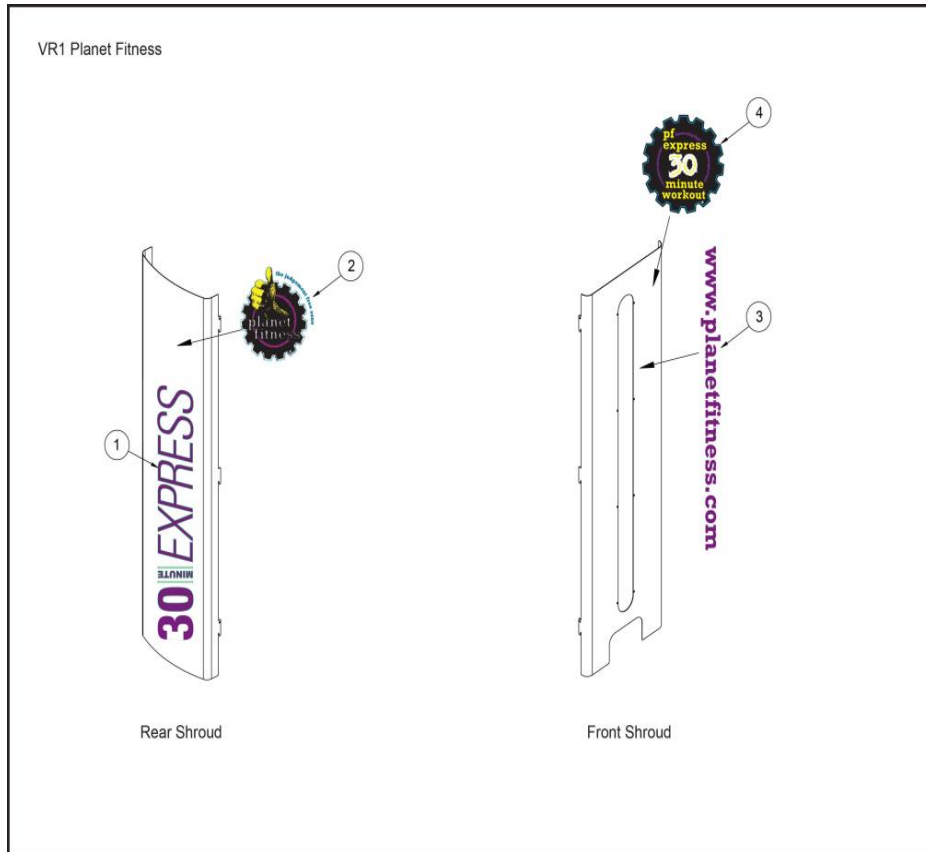

VR1 Cable Arm Extension

13080-10

Parts Manual

1/5/2019 2:43:09 AM

Table of Contents

VR1 Planet Fitness	3
VR1 Snap Fitness	4
VR1 YouFit	5
13080 Cable Routing	6
13080 Half weight assembly	7
13080 Handle Assembly	8
13080 Main Assembly	9
13080 Panel Assembly	10
13080 Parts not shown	12
13080 Weight Assembly	13

VR1_Planet_Fitness

Ref #	Part Number	Qty	Description
1	DE-60250	1	PLANET FITNESS 30 MIN. EXPRESS DECAL (LARGE WORDS)
2	DE-60248	1	Planet Fitness Thumb Decal
3	DE-60253	1	WWW.PLANETFITNESS.COM (PURPLE) DECAL
4	DE-60249	1	PLANET FITNESS 30 MIN. EXPRESS GEAR DECAL

VR1_Snap_Fitness

Ref #	Part Number	Qty	Description
1	13000-025S	1	SNAP FITNESS DECALS, VR1
2	21000-409	1	DECAL, SNAP FITNESS 14.00
3	21000-408	1	DECAL, SNAP FITNESS 6.00
4	13000-399	1	Decal VR1
5	3900-447	1	DECAL CYBEX 1.94 HOR BLACK