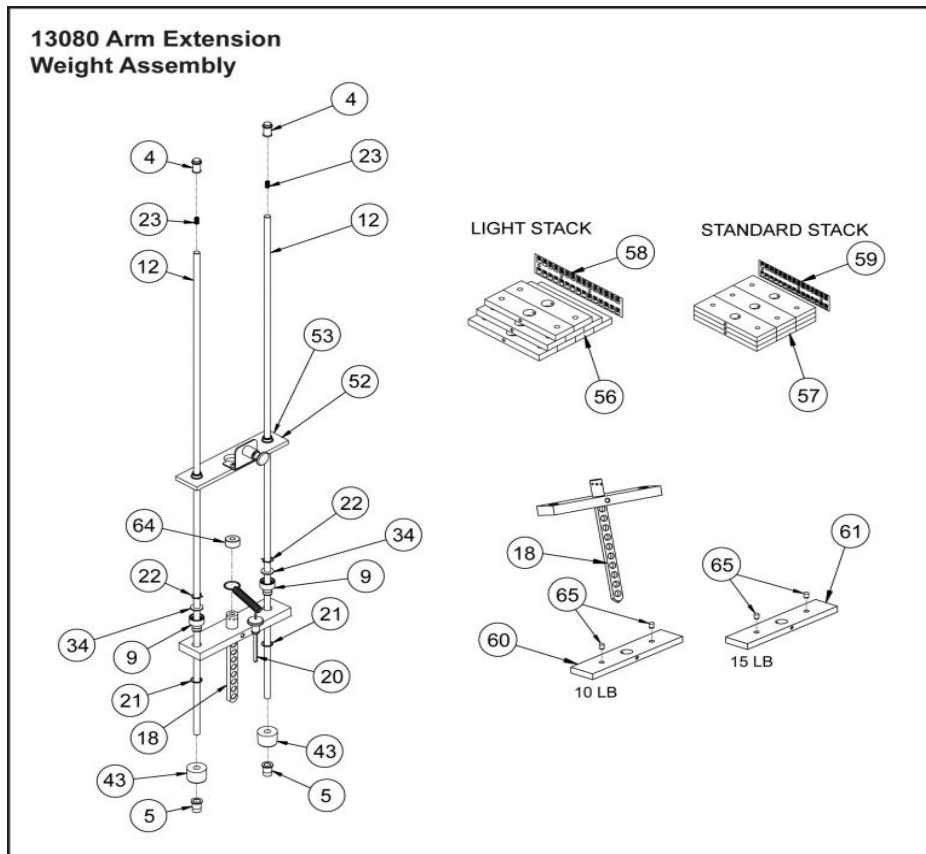

13080_Weight_Assembly

Ref #	Part Number	Qty	Description
4	12210-347	2	CAP GUIDE ROD
5	12210-348	2	CAP GUIDE ROD
9	13000-364	2	BEARING FLNG .62 ID X .92 OD X 1.75 LG
12	13040-336	2	Wt Rod .625 dia x 66.43
18	4700C073	1	C TOP WT 10-3X12
20	BH030207	1	PIN WEIGHT SELECTOR
21	BR030206	2	RETAINING RING
22	BR030220	2	RETAINING RING 1.250 INTERNAL
23	BS070208	2	COMP SPRING .396 ID X .480 OD X 1.50 LG
34	HS720004	2	WASHER FELT .641 ID X 1.250 OD X .125 T
43	PR060005	2	BUMPER WEIGHT
52	13000K004	1	Kit Half Weight 5 lb
53	13000-102	1	Half Weight Assembly 7.5 lb
56	13000-030	1	Wt Pac 10# Black (9)
57	13000-034	1	Wt Pac 15# Black (9)
58	4800-557	1	DECAL WEIGHT PLATE 10-150
59	13000-552	1	Decal Weight Plate (10-220)
60	4700-337	1	C Stack Weight 10 lbs exact
61	4700-338	1	C Stack Weight 15 lbs exact
64	13000-385	1	STOP
65	FB130216	2	Bushing Weight Stack