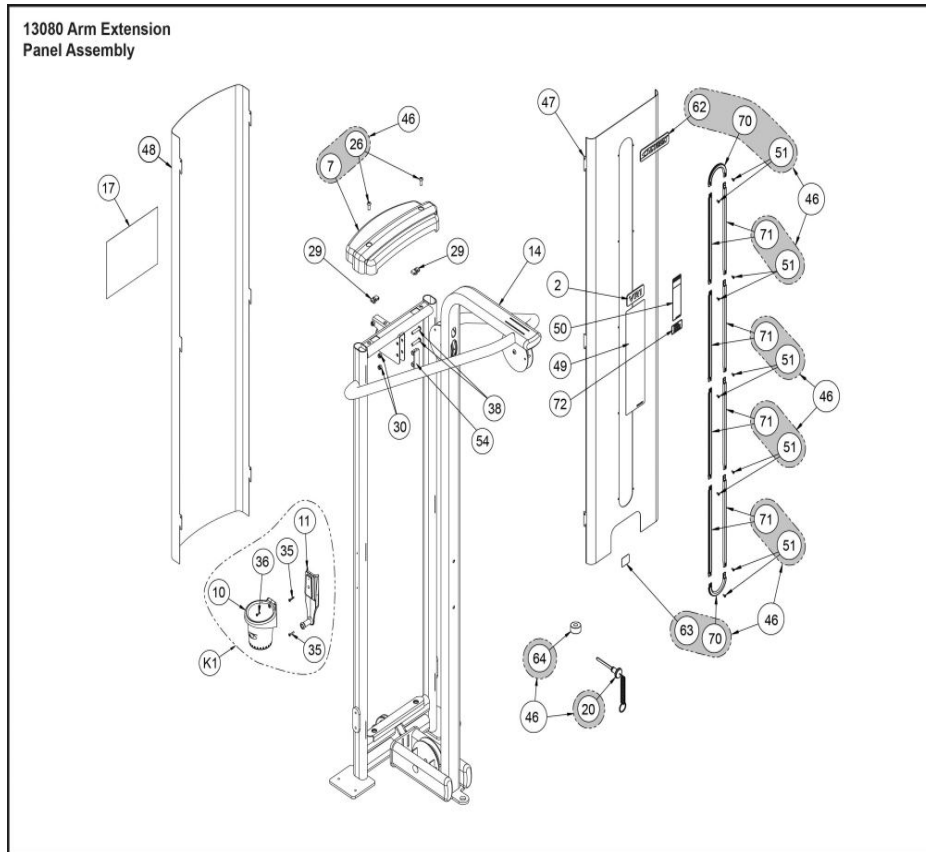

13080_Panel_Assembly

Ref #	Part Number	Qty	Description
K1	13000K003	1	Kit Water Bottle Holder
2	13000-399	1	Decal VR1
7	13000-342	1	Molded Top Cap
10	13000-400	1	Holder Water Bottle
11	13000-403	1	Mount Water Bottle Holder
14	13080-200	1	W Main Frame Custom
17	3900-442	1	DECAL CYBEX VER SILVER
17	3900-441	1	DECAL CYBEX VER BLACK
20	BH030207	1	PIN WEIGHT SELECTOR
26	HC700417	2	BHSCS .375-16 X 1.00
29	HF700000	2	PANEL FASTNER .375-16 U TYPE
30	HN704901	2	LOCKNUT .375-16 NYLON
35	HT512517	2	TAP SC 10-24 X 1.00 TYPE WB PN HD PHIL BLK
36	HT552515	1	TAP SC NO. 8-16 X .75 PLASTITE PN HD PHIL BLK
38	JC700424	2	BHSCS .375-16 X 1.75
46	13040-100	1	Edge Trim Assembly
47	13040-322	1	Guard Slotted Weight Formed
48	13040-324-99	1	C Weight Guard
49	13080-598	1	Placard VR1 Arm Ext Custom
50	DE000001	1	Decal Warning Custom
51	HT552511	10	TAP SC #8-16 X .38 TAP BLACK PLASTITE
54	13000-208	1	P Latch