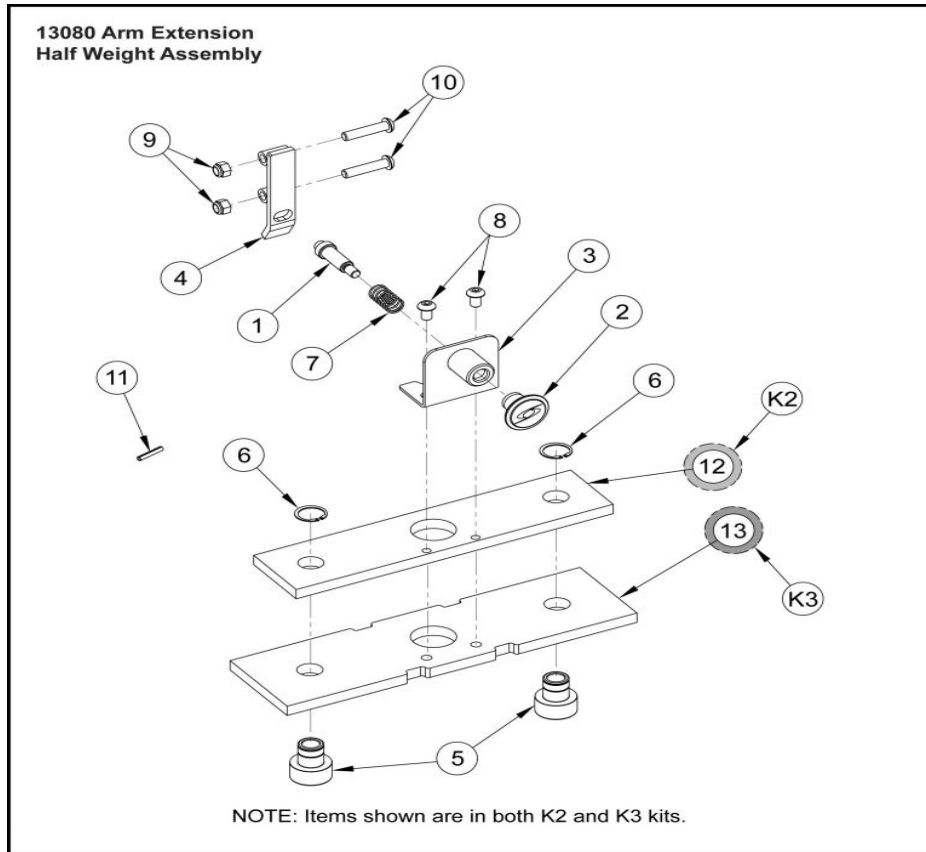

VR1_YouFit

Ref #	Part Number	Qty	Description
1	3900-443	1	DECAL CYBEX BLACK
2	DE-60270	1	DECAL, YF CIRCLE SMALL
3	DE-60271	1	DECAL, YF CIRCLE LARGE
4	DE-60273	1	DECAL, EXPRESS CIRCUIT LARGE

13080_Cable_Routing

Ref #	Part Number	Qty	Description
3	08014	2	PULLEY ASSEMBLY-4.50
6	13000-322	2	Roller
13	13080-002	1	Cable SA
14	13080-200	1	W Main Frame Custom
27	HC700426	1	BHSCS .375-16 X 2.00
30	HN704901	4	LOCKNUT .375-16 NYLON
31	HP286819	1	SPIRAL PIN .188 X 1.12
38	JC700424	3	BHSCS .375-16 X 1.75

13080_Half_weight_assembly

Ref #	Part Number	Qty	Description
1	08229	1	P PIN DETENT
K2	13000K004	1	Kit Half Weight 5 lb
2	11040-440	1	KNOB
K3	13000K005	1	Kit Half Weight 7.5 lb
3	13000-206	1	C Half Weight Latch
4	13000-208	1	P Latch
5	13000-364	2	BEARING FLNG .62 ID X .92 OD X 1.75 LG
6	BR030206	2	RETAINING RING
7	BS070201	1	COM SPRING .56 ID X .66 OD X 1.50 LG
8	HC700414	2	BHSCS .375-16 X .62
9	HN704901	2	LOCKNUT .375-16 NYLON
10	JC700424	2	BHSCS .375-16 X 1.75
11	HP286819	1	SPIRAL PIN .188 X 1.12
12	13000-352	1	C Half Weight 5 lbs
13	13000-363	1	C Half Weight 7.5 lbs

13080_Handle_Assembly

Ref #	Part Number	Qty	Description
1	02205	2	GRIP 10.00 FOAM
2	13000-399	2	Decal VR1
3	08014	1	PULLEY ASSEMBLY-4.50
13	13080-002	1	Cable SA
14	13080-200	1	W Main Frame Custom
25	3250201	1	Snap Link 3/8" D
30	HN704901	1	LOCKNUT .375-16 NYLON
38	JC700424	1	BHSCS .375-16 X 1.75
41	PP130002	1	INSERT DOMED PLASTIC