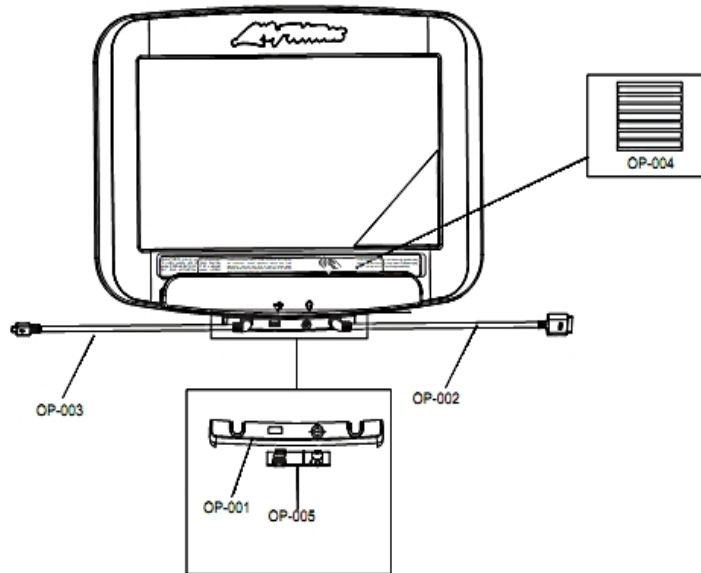

## Console Assembly

---

Ref #	Part Number	Qty	Description
-	19DT-XWXXA-01R	1	NC 19-INCH LCD TREAD CONSOLE ATSC, WIRELESS

## Miscellaneous

---

Ref #	Part Number	Qty	Description
MS-001	AK94-00012-0000	1	COURSES SD: TREADMILL
MS-002	0017-00101-1650	4	Hardware: Phillips Pan Screw 0.375"
MS-003	0017-00101-2108	6	SCR: M5X0.80X14MM SEMS PHL PHMS ST BZ

## Option Panel & Cable Assemblies

---

Ref #	Part Number	Qty	Description
OP-001	0K92-01001-0200	1	PANEL, OPTION SHDW -02XX
OP-002	AK92-00001-0200	1	CABLE ASSY;APPLE, SHDW -02XX
OP-003	AK92-00002-0200	1	CABLE ASSY; ANDROID, SHDW -02XX
OP-004	AK92-00043-0000	1	WARNING LABEL, TREAD; ALL LANGUAGES BUNDLED
OP-005	B084-92391-0000	1	NLA: PCB-ASSY: USB/HEADPHONE ASSY