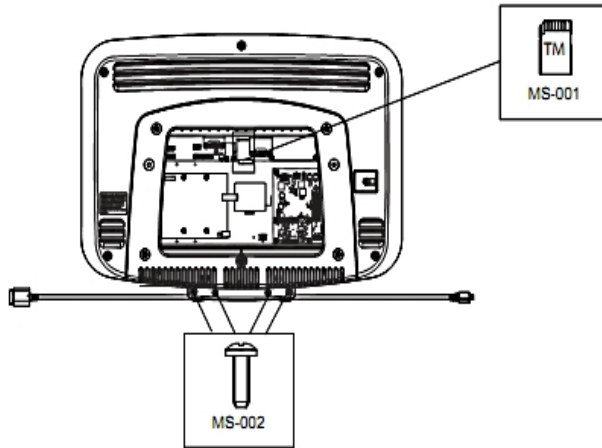

## Console Assembly

---

Ref #	Part Number	Qty	Description
-	19DT-XWXXA-01R	1	NC 19-INCH LCD TREAD CONSOLE ATSC, WIRELESS

## Miscellaneous

---

Ref #	Part Number	Qty	Description
MS-001	AK94-00012-0000	1	COURSES SD: TREADMILL
MS-002	0017-00101-1650	4	Hardware: Phillips Pan Screw 0.375"
MS-003	0017-00101-2108	6	SCR: M5X0.80X14MM SEMS PHL PHMS ST BZ

## Option Panel & Cable Assemblies

---

Ref #	Part Number	Qty	Description
OP-001	0K92-01001-0200	1	PANEL, OPTION SHDW -02XX
OP-002	AK92-00001-0200	1	CABLE ASSY;APPLE, SHDW -02XX
OP-003	AK92-00002-0200	1	CABLE ASSY; ANDROID, SHDW -02XX
OP-004	AK92-00043-0000	1	WARNING LABEL, TREAD; ALL LANGUAGES BUNDLED
OP-005	B084-92391-0000	1	NLA: PCB-ASSY: USB/HEADPHONE ASSY