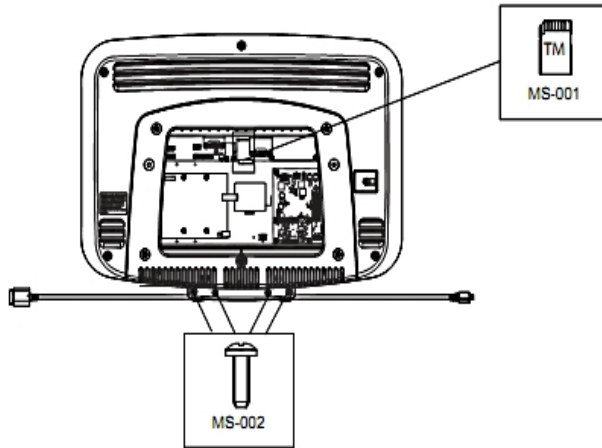

19 in LCD Treadmill Console ATSC - RFID

19DT-XXRXA-01

Parts Manual

1/5/2019 4:03:29 AM

LifeFitness
WHAT WE LIVE FOR

Table of Contents

Console Assembly	3
Miscellaneous	4
Option Panel & Cable Assemblies	5

Console Assembly

Ref #	Part Number	Qty	Description
-	19DT-XXRXA-01R	1	NC 19-INCH LCD TREAD CONSOLE ATSC, RFID

Miscellaneous

Ref #	Part Number	Qty	Description
MS-001	AK94-00012-0000	1	COURSES SD: TREADMILL
MS-002	0017-00101-1650	4	Hardware: Phillips Pan Screw 0.375"
MS-003	0017-00101-2108	6	SCR: M5X0.80X14MM SEMS PHL PHMS ST BZ

Option Panel & Cable Assemblies

Ref #	Part Number	Qty	Description
OP-001	0K92-01001-0200	1	PANEL, OPTION SHDW -02XX
OP-002	AK92-00001-0200	1	CABLE ASSY;APPLE, SHDW -02XX
OP-003	AK92-00002-0200	1	CABLE ASSY; ANDROID, SHDW -02XX
OP-004	AK92-00043-0000	1	WARNING LABEL, TREAD; ALL LANGUAGES BUNDLED
OP-005	B084-92391-0000	1	NLA: PCB-ASSY: USB/HEADPHONE ASSY