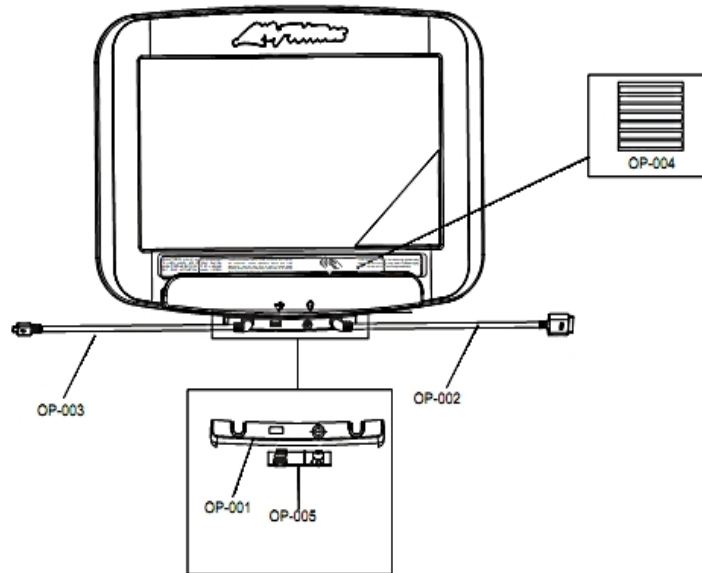

19 in LCD Treadmill Console ATSC - RFID

19DT-XXRXA-01

Parts Manual

1/5/2019 4:03:29 AM

LifeFitness
WHAT WE LIVE FOR

Table of Contents

Console Assembly	3
Miscellaneous	4
Option Panel & Cable Assemblies	5

Console Assembly

Ref #	Part Number	Qty	Description
-	19DT-XXRXA-01R	1	NC 19-INCH LCD TREAD CONSOLE ATSC, RFID

Miscellaneous

Ref #	Part Number	Qty	Description
MS-001	AK94-00012-0000	1	COURSES SD: TREADMILL
MS-002	0017-00101-1650	4	Hardware: Phillips Pan Screw 0.375"
MS-003	0017-00101-2108	6	SCR: M5X0.80X14MM SEMS PHL PHMS ST BZ

Option Panel & Cable Assemblies

Ref #	Part Number	Qty	Description
OP-001	0K92-01001-0200	1	PANEL, OPTION SHDW -02XX
OP-002	AK92-00001-0200	1	CABLE ASSY;APPLE, SHDW -02XX
OP-003	AK92-00002-0200	1	CABLE ASSY; ANDROID, SHDW -02XX
OP-004	AK92-00043-0000	1	WARNING LABEL, TREAD; ALL LANGUAGES BUNDLED
OP-005	B084-92391-0000	1	NLA: PCB-ASSY: USB/HEADPHONE ASSY