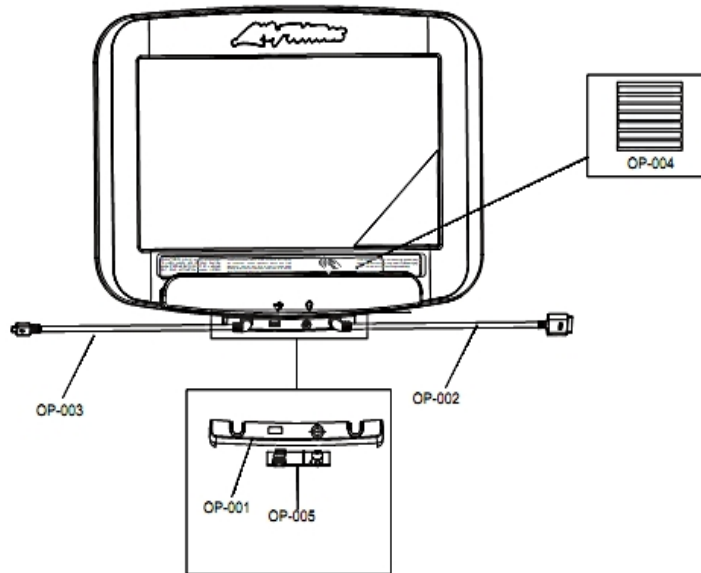

## Console Assembly

---

Ref #	Part Number	Qty	Description
-	19DT-XXXXI-01R	1	NLA: NC 19-INCH LCD TREAD CONSOLE IPTV

Miscellaneous

---

Ref #	Part Number	Qty	Description
MS-001	AK94-00012-0000	1	COURSES SD: TREADMILL
MS-002	0017-00101-1650	4	Hardware: Phillips Pan Screw 0.375"
MS-003	0017-00101-2108	6	SCR: M5X0.80X14MM SEMS PHL PHMS ST BZ

## Option Panel & Cable Assemblies

---

Ref #	Part Number	Qty	Description
OP-001	0K92-01001-0200	1	PANEL, OPTION SHDW -02XX
OP-002	AK92-00001-0200	1	CABLE ASSY;APPLE, SHDW -02XX
OP-003	AK92-00002-0200	1	CABLE ASSY; ANDROID, SHDW -02XX
OP-004	AK92-00043-0000	1	WARNING LABEL, TREAD; ALL LANGUAGES BUNDLED
OP-005	B084-92391-0000	1	NLA: PCB-ASSY: USB/HEADPHONE ASSY