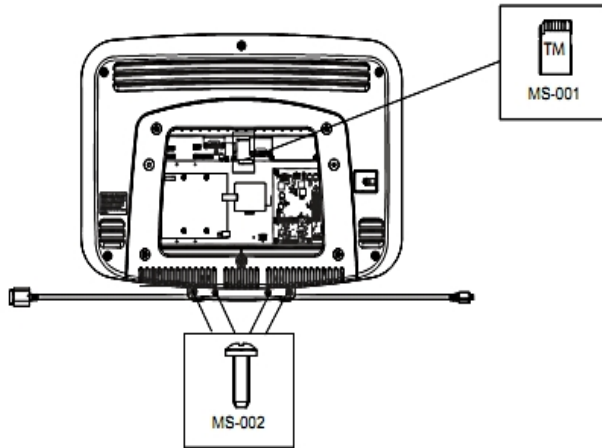

## Console Assembly

---

Ref #	Part Number	Qty	Description
-	19DT-XXXXI-01R	1	NLA: NC 19-INCH LCD TREAD CONSOLE IPTV

Miscellaneous

---

Ref #	Part Number	Qty	Description
MS-001	AK94-00012-0000	1	COURSES SD: TREADMILL
MS-002	0017-00101-1650	4	Hardware: Phillips Pan Screw 0.375"
MS-003	0017-00101-2108	6	SCR: M5X0.80X14MM SEMS PHL PHMS ST BZ

## Option Panel & Cable Assemblies

---

Ref #	Part Number	Qty	Description
OP-001	0K92-01001-0200	1	PANEL, OPTION SHDW -02XX
OP-002	AK92-00001-0200	1	CABLE ASSY;APPLE, SHDW -02XX
OP-003	AK92-00002-0200	1	CABLE ASSY; ANDROID, SHDW -02XX
OP-004	AK92-00043-0000	1	WARNING LABEL, TREAD; ALL LANGUAGES BUNDLED
OP-005	B084-92391-0000	1	NLA: PCB-ASSY: USB/HEADPHONE ASSY