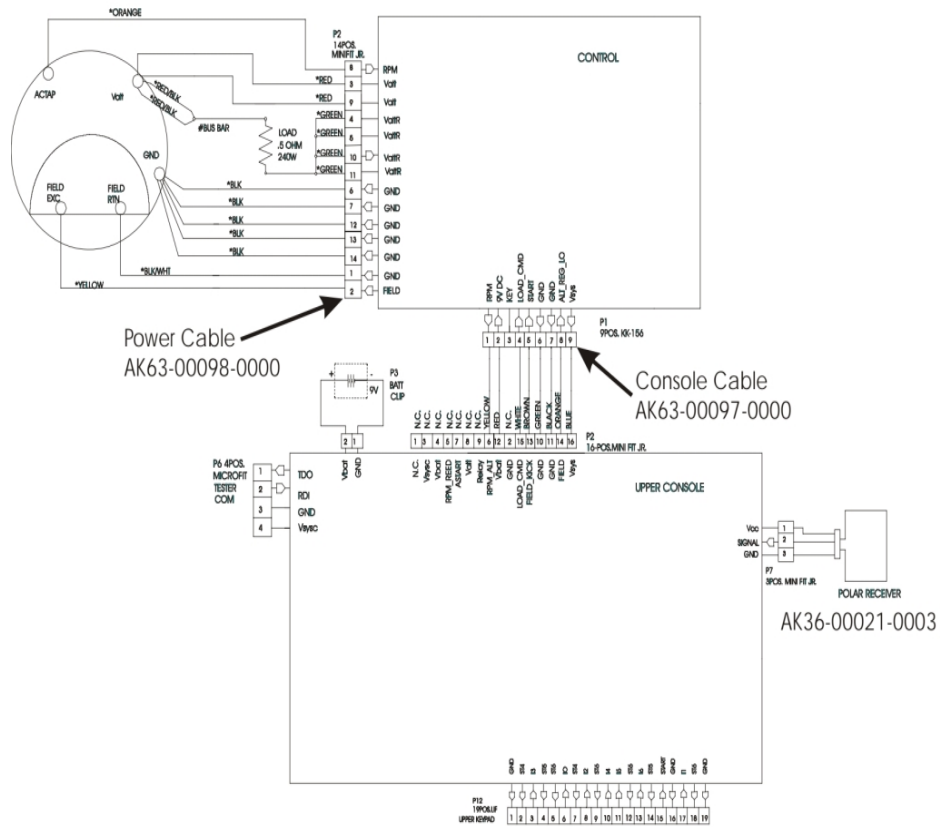

90C Lifecycle - Arctic Silver

90C-0103-02

Parts Manual

1/5/2019 5:53:50 AM

LifeFitness
WHAT WE LIVE FOR

Table of Contents

[Alternator with Pulley](#).....3
[Belts](#).....4
[Cables](#).....5
[Console Components](#).....6
[Console Screws and Polar Covers](#).....7
[Console Support Assembly](#).....8
[Crankshaft and Bearing Assembly](#).....9
[Front Wheel Assembly](#).....10
[Handlebar Assembly](#).....11
[Idler Bracket Assembly](#).....12
[Intermediate Shaft and Bearing Assembly](#).....13
[Left Side Shroud and Crank Arm](#).....14
[PCB Mounting Bracket Assembly](#).....15
[References](#).....16
[Resistor Assembly](#).....17
[Right Side Shroud and Crank Arm](#).....18
[Seat Latch Assembly](#).....19
[Seat Post Assembly](#).....20
[Seat Post Shrouds](#).....21

Alternator with Pulley

Ref #	Part Number	Qty	Description
-	0017-00009-0841	1	Alternator
-	0017-00104-0044	2	Hardware: Washer 0.75" OD
-	0017-00103-0117	1	Hardware: Locking Nut 1/2" ID
-	AK63-00093-0000	1	Alternator w/Pulley
-	OK61-01027-0000	1	Flywheel: 6.75" D
-	0017-00009-0895	1	Alternator Brush Kit
-	0017-00101-0956	1	Hardware: Bolt 2"

Belts

Ref #	Part Number	Qty	Description
-	GK63-00002-0079	1	Kit: Upright/Rec Belt And Pulley
-	OK63-01405-0000	1	BELT: POLY-V; 390J6; 39.00 IN

Cables

Ref #	Part Number	Qty	Description
-	AK63-00098-0000	1	Power Cable
-	AK36-00021-0003	1	Cable Assembly
-	AK63-00097-0000	1	Console Cable

Console Components

Ref #	Part Number	Qty	Description
-	A084-92220-A006	1	Console Board
-	AK63-00162-0001	1	Console - English Metric
-	OK63-01277-0000	1	Console Decal
-	0017-00003-0757	1	9 Volt Battery
-	OK63-01029-0001	1	Battery Door
-	AK63-00121-0001	1	Console Case Assembly
-	AK63-00167-0001	1	Bezel with Overlay Assembly English Metric
-	0017-00101-1650	26	Hardware: Phillips Pan Screw 0.375"
-	OK63-01028-0001	1	Case