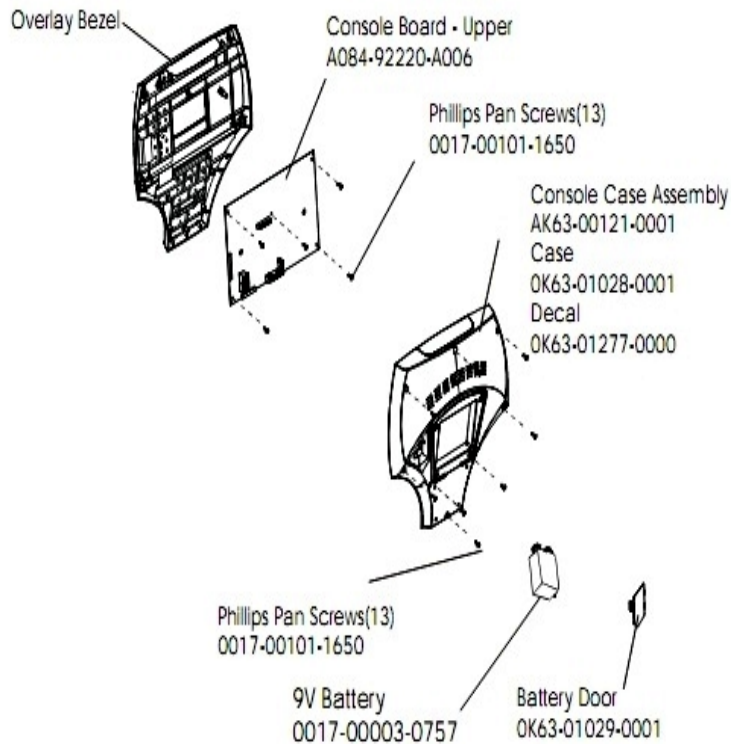

Belts

Ref #	Part Number	Qty	Description
-	GK63-00002-0079	1	Kit: Upright/Rec Belt And Pulley
-	OK63-01405-0000	1	BELT: POLY-V; 390J6; 39.00 IN

Cables

Ref #	Part Number	Qty	Description
-	AK63-00098-0000	1	Power Cable
-	AK36-00021-0003	1	Cable Assembly
-	AK63-00097-0000	1	Console Cable

Console Components

Ref #	Part Number	Qty	Description
-	A084-92220-A006	1	Console Board
-	AK63-00162-0001	1	Console - English Metric
-	OK63-01277-0000	1	Console Decal
-	0017-00003-0757	1	9 Volt Battery
-	OK63-01029-0001	1	Battery Door
-	AK63-00121-0001	1	Console Case Assembly
-	AK63-00167-0001	1	Bezel with Overlay Assembly English Metric
-	0017-00101-1650	26	Hardware: Phillips Pan Screw 0.375"
-	OK63-01028-0001	1	Case