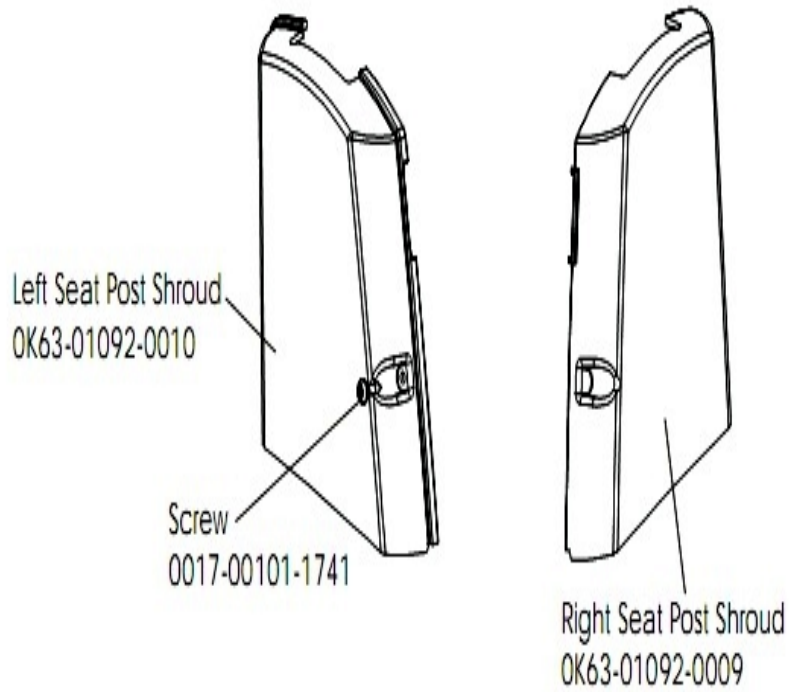

Seat Post Shrouds

Ref #	Part Number	Qty	Description
-	OK63-01092-0009	1	Right Seat Post Shroud
-	0017-00101-1741	1	Hardware: Screw
-	OK63-01092-0010	1	Left Seat Post Shroud