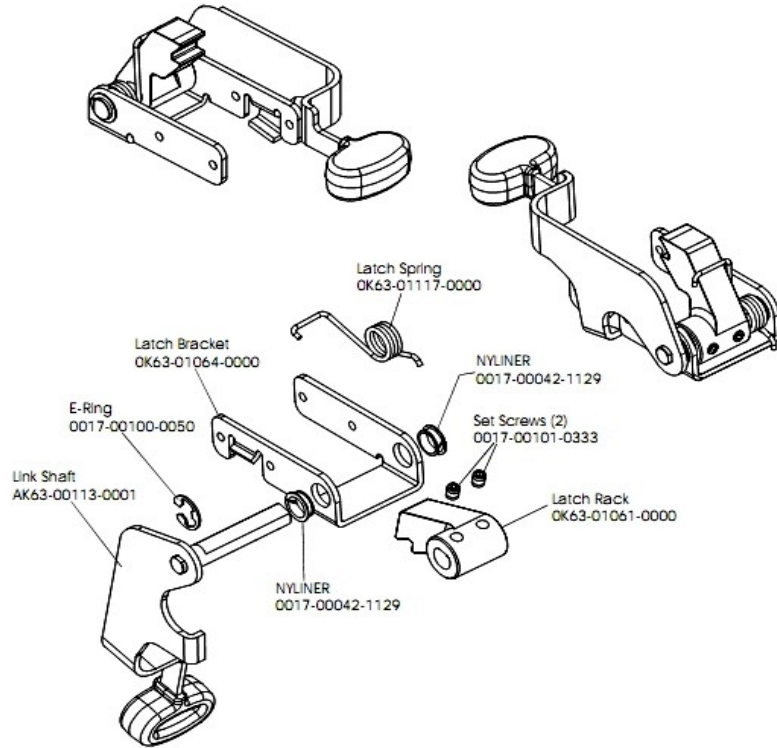

Resistor Assembly

Ref #	Part Number	Qty	Description
-	OK63-01215-0000	1	Hardware: Resistor Retainer
-	AK63-00114-0000	1	Resistor Assembly
-	OK63-01165-0000	2	Resistor Bracket
-	0017-00103-0081	3	Hardware: Hex Nut ID
-	100E-00002-0084	1	Resistor
-	OK63-01166-0000	1	Resistor Mounting Rod
-	0017-00101-1282	2	Hardware: TORX Screw 0.375"

Right Side Shroud and Crank Arm

Ref #	Part Number	Qty	Description
-	AK63-00123-0003	1	Right Pedal
-	OK63-01237-0003	1	Right Pedal Strap
-	AK63-00178-0001	1	Right Side Shroud
-	0017-00101-1741	8	Hardware: Screw
-	OK39-01042-0007	1	Crank Arm: Right
-	0017-00101-1855	3	Hardware: TORX Screw 0.875"
-	OK63-01316-0000	1	Decal

Seat Latch Assembly

Seat Latch Assembly
AK63-00043-0001

Ref #	Part Number	Qty	Description
-	AK63-00043-0001	1	Seat Latch Assembly
-	0017-00101-0333	2	Hardware: Screw 0.3125"
-	OK63-01117-0000	1	Latch Spring
-	0017-00100-0050	1	Hardware: E-Ring .5"
-	OK63-01061-0000	1	Latch Rack
-	AK63-00113-0001	1	Link Shaft Assembly
-	OK63-01064-0000	1	Latch Bracket
-	0017-00042-1129	2	Hardware: Nyliner Ring - 1/2" Diameter