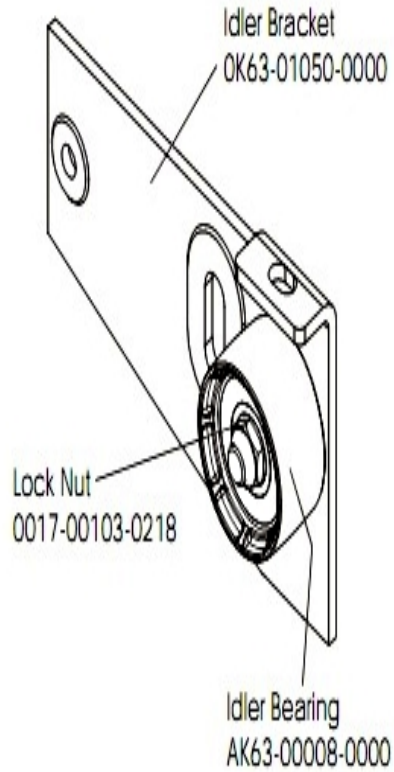

Ref #	Part Number	Qty	Description
-	AK63-00089-0002	2	Console Support Weldment Assembly
-	OK63-01178-0001	1	I-Beam Joint
-	OK63-01191-0004	1	Handlebar Cover-Left
-	OK63-01191-0003	1	Handlebar Cover-Right
-	0017-00101-1755	4	Hardware: TORX Bolt 0.75"
-	0017-00101-1753	4	Hardware: Pan Screw 0.3125"
-	OK63-01320-0000	1	End Cap

Crankshaft and Bearing Assembly

Ref #	Part Number	Qty	Description
-	0017-00104-0409	2	Hardware: Washer 1.125" OD
-	0017-00101-1715	3	Hardware: TORX Cap Screw 0.625"
-	GK63-00002-0077	1	Crankshaft and Bearing Kit
-	0017-00100-0243	2	Hardware: Bowed Retaining Ring .984"
-	OK63-01018-0000	1	Crank Pulley
-	0017-00100-0241	2	Hardware: Small Snap Ring .984"
-	OK63-01344-0000	2	Hardware: Needle Bearing
-	0017-00101-1705	2	Hardware: Bolt 0.5"
-	OK63-01095-0001	3	Crank Arm Hub
-	OK63-01012-0000	1	Crank Shaft
-	AK63-00051-0000	1	Pulley Assembly
-	OK63-01129-0001	2	Hardware: Large Thrust Washer
-	OK63-01129-0000	2	Hardware: Small Thrust Washer
-	0017-00104-0458	3	Hardware: Flat Washer 0.75" OD

Front Wheel Assembly

Ref #	Part Number	Qty	Description
-	OK63-01041-0000	2	Hardware: Flat Washer
-	AK63-00016-0001	2	Wheel/Bearing Assembly
-	OK63-01039-0000	2	Wheel Insert
-	0017-00101-1747	6	Hardware: Pan Screw 0.75"
-	AK63-00017-0001	2	Front Wheel Assembly

Handlebar Assembly

Ref #	Part Number	Qty	Description
-	AK63-00101-0001	1	Handlebar Assembly
-	AK63-00084-0000	1	Handlebar
-	OK63-01177-0002	1	Dipped Grip

Idler Bracket Assembly

Ref #	Part Number	Qty	Description
-	AK63-00008-0000	1	Idler w/Bearing
-	OK63-01050-0000	1	Idler Bracket
-	AK63-00021-0000	1	Idler Bracket Assembly
-	0017-00103-0218	1	Hardware: Lock Nut 3/8" ID