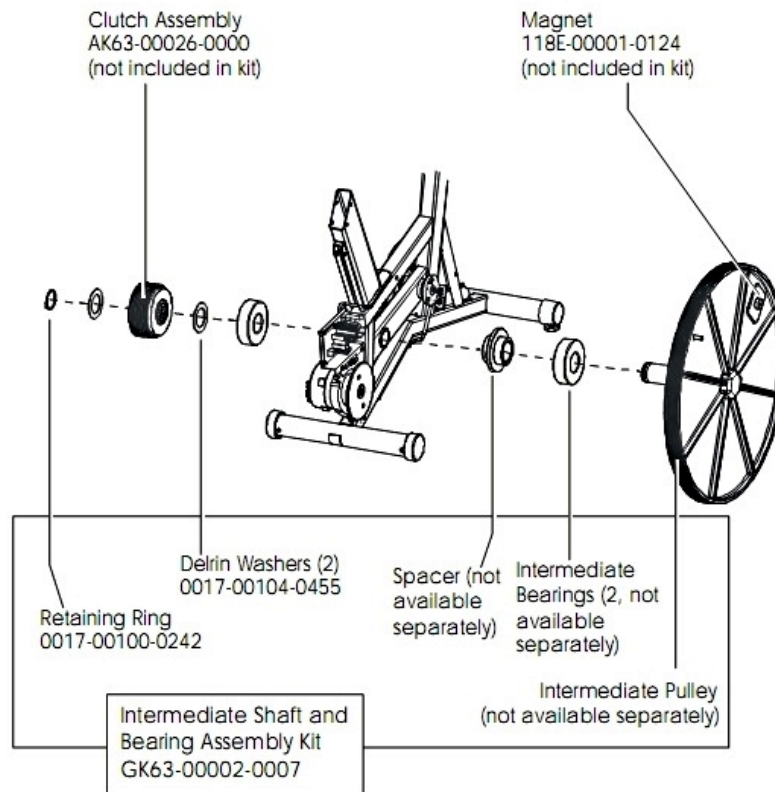

Crankshaft and Bearing Assembly

Ref #	Part Number	Qty	Description
-	0017-00104-0409	2	Hardware: Washer 1.125" OD
-	0017-00101-1715	3	Hardware: TORX Cap Screw 0.625"
-	GK63-00002-0077	1	Crankshaft and Bearing Kit
-	0017-00100-0243	2	Hardware: Bowed Retaining Ring .984"
-	OK63-01018-0000	1	Crank Pulley
-	0017-00100-0241	2	Hardware: Small Snap Ring .984"
-	OK63-01344-0000	2	Hardware: Needle Bearing
-	0017-00101-1705	2	Hardware: Bolt 0.5"
-	OK63-01095-0001	3	Crank Arm Hub
-	OK63-01012-0000	1	Crank Shaft
-	AK63-00051-0000	1	Pulley Assembly
-	OK63-01129-0001	2	Hardware: Large Thrust Washer
-	OK63-01129-0000	2	Hardware: Small Thrust Washer
-	0017-00104-0458	3	Hardware: Flat Washer 0.75" OD

Front Wheel Assembly

Ref #	Part Number	Qty	Description
-	OK63-01041-0000	2	Hardware: Flat Washer
-	AK63-00016-0001	2	Wheel/Bearing Assembly
-	OK63-01039-0000	2	Wheel Insert
-	0017-00101-1747	6	Hardware: Pan Screw 0.75"
-	AK63-00017-0001	2	Front Wheel Assembly

Handlebar Assembly

Ref #	Part Number	Qty	Description
-	AK63-00101-0001	1	Handlebar Assembly
-	AK63-00084-0000	1	Handlebar
-	OK63-01177-0002	1	Dipped Grip

Idler Bracket Assembly

Ref #	Part Number	Qty	Description
-	AK63-00008-0000	1	Idler w/Bearing
-	OK63-01050-0000	1	Idler Bracket
-	AK63-00021-0000	1	Idler Bracket Assembly
-	0017-00103-0218	1	Hardware: Lock Nut 3/8" ID

Intermediate Shaft and Bearing Assembly

Ref #	Part Number	Qty	Description
-	GK63-00002-0007	1	Intermediate Shaft and Bearing Assembly
-	0017-00100-0242	1	Hardware: Retaining Ring .781"
-	118E-00001-0124	1	Auto-Start Magnet
-	0017-00104-0455	2	Hardware: Delrin Washer 1.250" OD
-	GK63-00002-0079	1	Kit: Upright/Rec Belt And Pulley