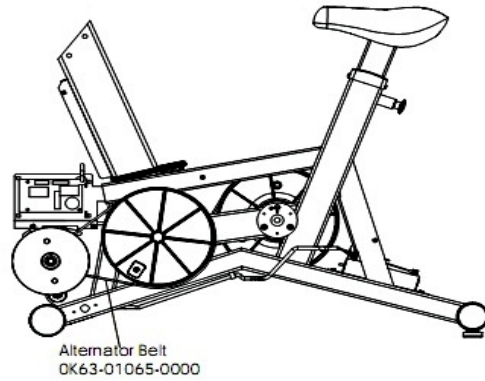

Belts

Ref #	Part Number	Qty	Description
-	GK63-00002-0079	1	Kit: Upright/Rec Belt And Pulley
-	OK63-01405-0000	1	BELT: POLY-V; 390J6; 39.00 IN