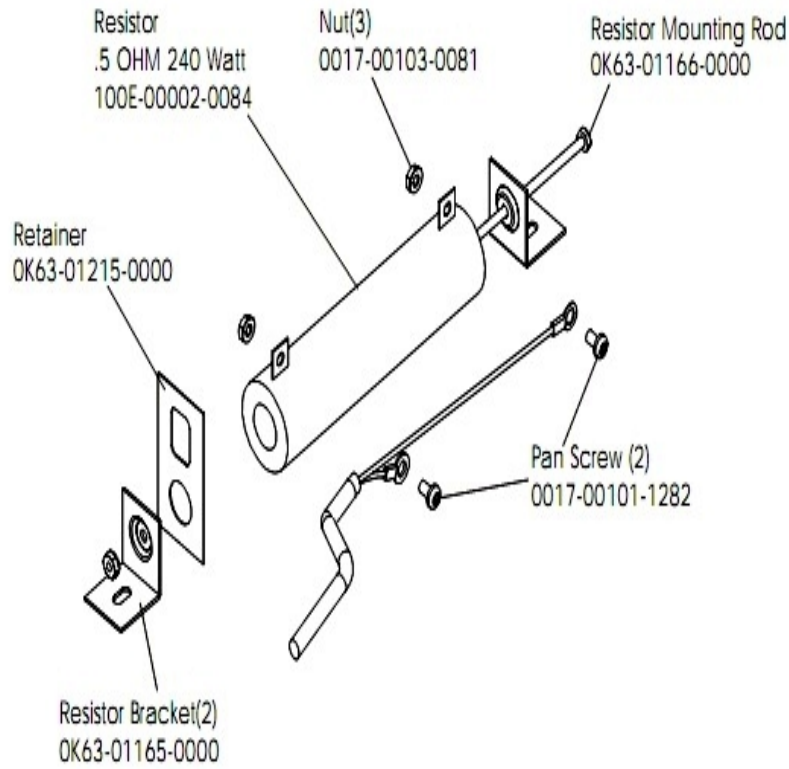

Resistor Assembly

Ref #	Part Number	Qty	Description
-	OK63-01215-0000	1	Hardware: Resistor Retainer
-	AK63-00114-0000	1	Resistor Assembly
-	OK63-01165-0000	2	Resistor Bracket
-	0017-00103-0081	3	Hardware: Hex Nut ID
-	100E-00002-0084	1	Resistor
-	OK63-01166-0000	1	Resistor Mounting Rod
-	0017-00101-1282	2	Hardware: TORX Screw 0.375"