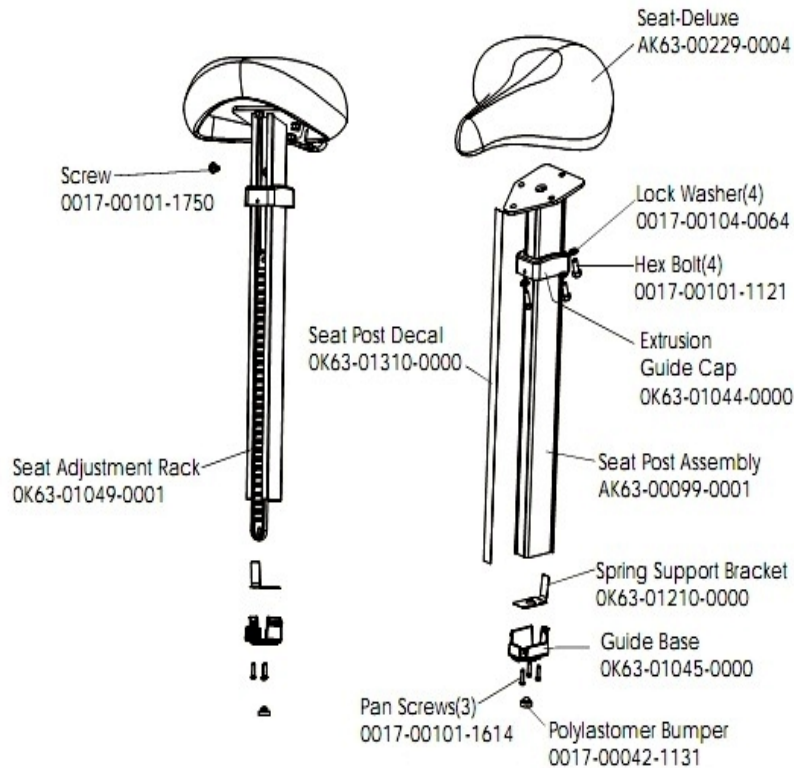

Seat Post Assembly

Ref #	Part Number	Qty	Description
-	AK63-00229-0004	1	Seat-Deluxe
-	OK63-01049-0001	1	Seat Adjustment Rack
-	OK63-01310-0000	1	Seat Post Decal
-	OK63-01045-0000	1	Guide Base
-	0017-00101-1614	3	Hardware: Screw 0.625"
-	0017-00042-1131	1	Bumper
-	AK63-00099-0001	1	Seat Post Assembly
-	OK63-01210-0000	1	Spring Support Bracket
-	OK63-01044-0000	1	Extrusion Guide Cap
-	0017-00104-0064	4	Hardware: Lock Washer 0.586" OD
-	0017-00101-1121	4	Hardware: Bolt 4.6875"
-	0017-00101-1750	1	Hardware: Screw 0.75"
-	AK63-00232-0003	1	Seat Post Assembly