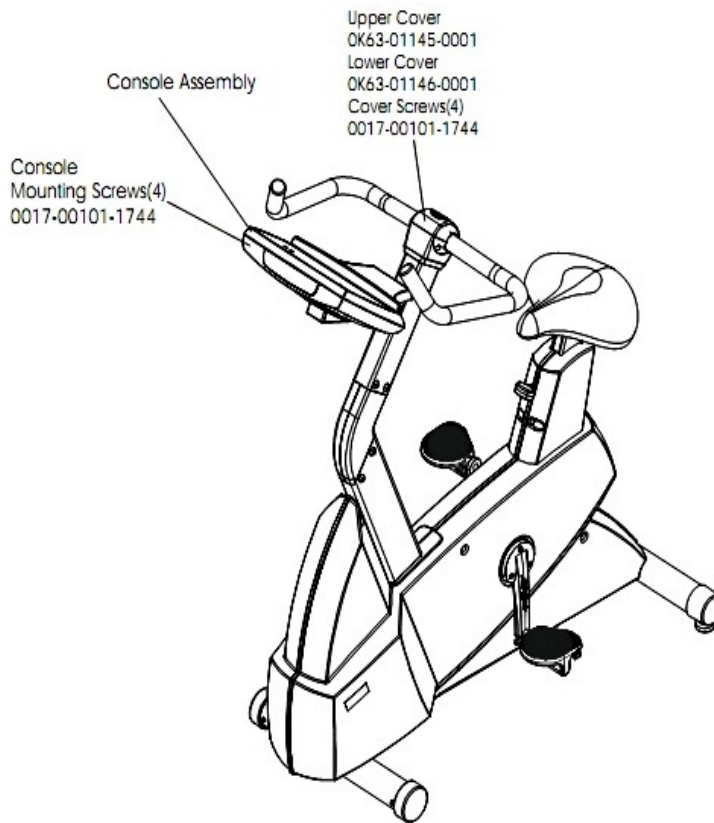

Console Screws and Polar Covers

Ref #	Part Number	Qty	Description
-	OK63-01145-0002	1	Upper Cover
-	0017-00101-1744	8	Hardware: Phillips Pan Screw
-	OK63-01146-0001	1	Lower Cover