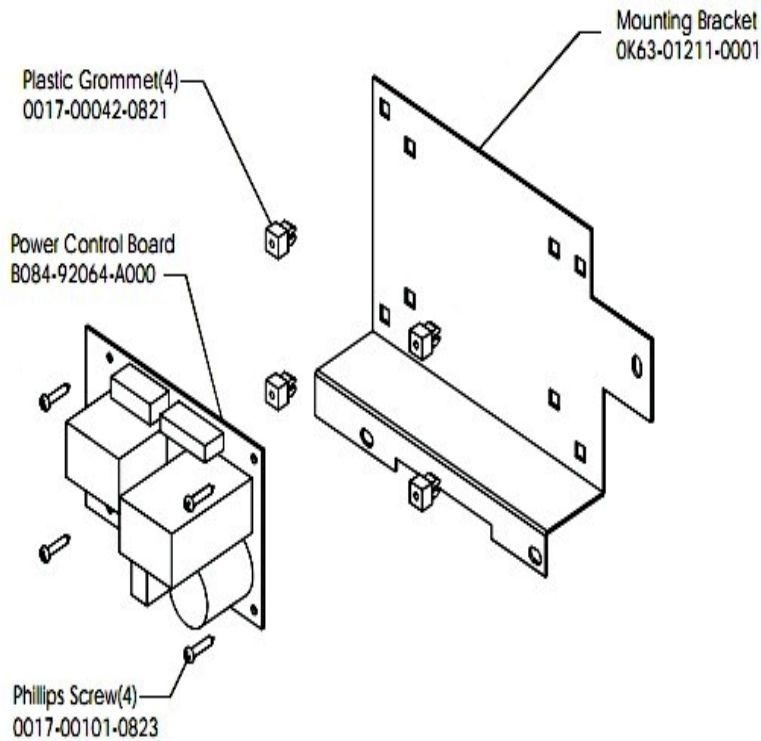

PCB Mounting Bracket Assembly

Assembly Number – AK63-00094-0000

Ref #	Part Number	Qty	Description
-	0017-00042-0821	4	Hardware: Plastic Grommet
-	OK63-01211-0001	1	Mounting Bracket
-	0017-00101-0823	4	Hardware: Screw 0.75"
-	B084-92064-A000	1	PCB Circuit Board
-	AK63-00094-0000	1	PCB Mounting Bracket