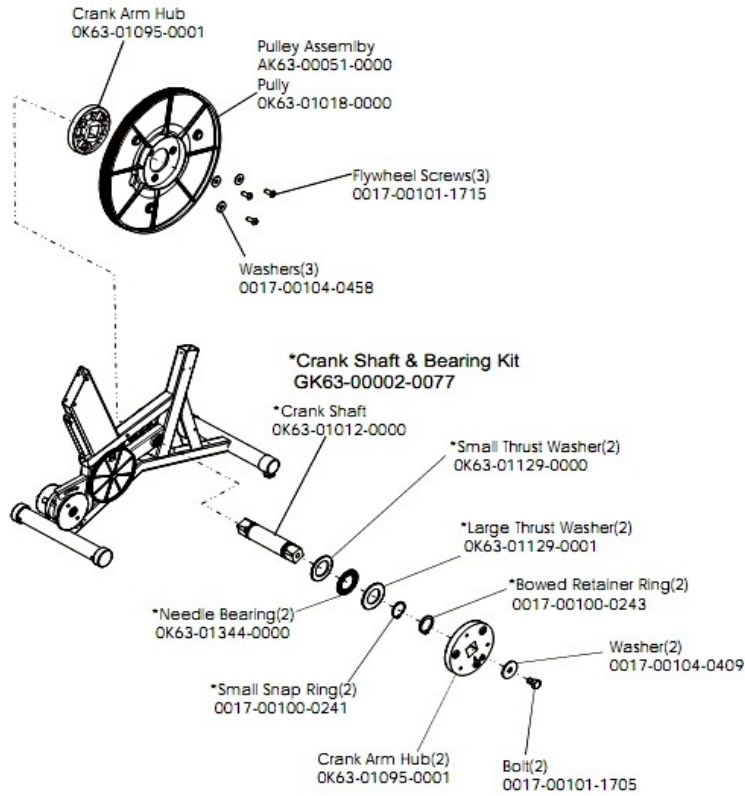

Console Components

Ref #	Part Number	Qty	Description
-	A084-92220-A006	1	Console Board
-	AK63-00162-0001	1	Console - English Metric
-	OK63-01277-0000	1	Console Decal
-	0017-00003-0757	1	9 Volt Battery
-	OK63-01029-0001	1	Battery Door
-	AK63-00121-0001	1	Console Case Assembly
-	AK63-00167-0001	1	Bezel with Overlay Assembly English Metric
-	0017-00101-1650	26	Hardware: Phillips Pan Screw 0.375"
-	OK63-01028-0001	1	Case

Console Screws and Polar Covers

Ref #	Part Number	Qty	Description
-	OK63-01145-0002	1	Upper Cover
-	0017-00101-1744	8	Hardware: Phillips Pan Screw
-	OK63-01146-0001	1	Lower Cover

Console Support Assembly

Ref #	Part Number	Qty	Description
-	AK63-00089-0002	2	Console Support Weldment Assembly
-	OK63-01178-0001	1	I-Beam Joint
-	OK63-01191-0004	1	Handlebar Cover-Left
-	OK63-01191-0003	1	Handlebar Cover-Right
-	0017-00101-1755	4	Hardware: TORX Bolt 0.75"
-	0017-00101-1753	4	Hardware: Pan Screw 0.3125"
-	OK63-01320-0000	1	End Cap

Crankshaft and Bearing Assembly

Ref #	Part Number	Qty	Description
-	0017-00104-0409	2	Hardware: Washer 1.125" OD
-	0017-00101-1715	3	Hardware: TORX Cap Screw 0.625"
-	GK63-00002-0077	1	Crankshaft and Bearing Kit
-	0017-00100-0243	2	Hardware: Bowed Retaining Ring .984"
-	OK63-01018-0000	1	Crank Pulley
-	0017-00100-0241	2	Hardware: Small Snap Ring .984"
-	OK63-01344-0000	2	Hardware: Needle Bearing
-	0017-00101-1705	2	Hardware: Bolt 0.5"
-	OK63-01095-0001	3	Crank Arm Hub
-	OK63-01012-0000	1	Crank Shaft
-	AK63-00051-0000	1	Pulley Assembly
-	OK63-01129-0001	2	Hardware: Large Thrust Washer
-	OK63-01129-0000	2	Hardware: Small Thrust Washer
-	0017-00104-0458	3	Hardware: Flat Washer 0.75" OD