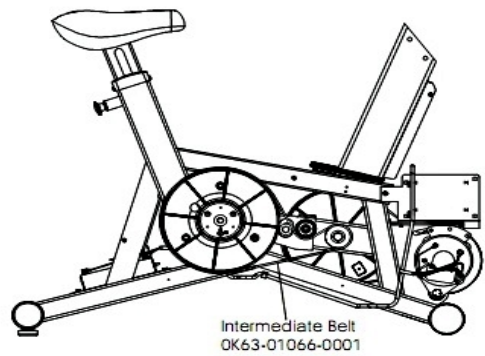

90C Lifecycle - Arctic Silver

90C-0103-02

Parts Manual

1/5/2019 5:53:50 AM

LifeFitness
WHAT WE LIVE FOR

Table of Contents

[Alternator with Pulley](#).....3
[Belts](#).....4
[Cables](#).....5
[Console Components](#).....6
[Console Screws and Polar Covers](#).....7
[Console Support Assembly](#).....8
[Crankshaft and Bearing Assembly](#).....9
[Front Wheel Assembly](#).....10
[Handlebar Assembly](#).....11
[Idler Bracket Assembly](#).....12
[Intermediate Shaft and Bearing Assembly](#).....13
[Left Side Shroud and Crank Arm](#).....14
[PCB Mounting Bracket Assembly](#).....15
[References](#).....16
[Resistor Assembly](#).....17
[Right Side Shroud and Crank Arm](#).....18
[Seat Latch Assembly](#).....19
[Seat Post Assembly](#).....20
[Seat Post Shrouds](#).....21

Alternator with Pulley

Ref #	Part Number	Qty	Description
-	0017-00009-0841	1	Alternator
-	0017-00104-0044	2	Hardware: Washer 0.75" OD
-	0017-00103-0117	1	Hardware: Locking Nut 1/2" ID
-	AK63-00093-0000	1	Alternator w/Pulley
-	OK61-01027-0000	1	Flywheel: 6.75" D
-	0017-00009-0895	1	Alternator Brush Kit
-	0017-00101-0956	1	Hardware: Bolt 2"

Belts

Ref #	Part Number	Qty	Description
-	GK63-00002-0079	1	Kit: Upright/Rec Belt And Pulley
-	OK63-01405-0000	1	BELT: POLY-V; 390J6; 39.00 IN

Cables

Ref #	Part Number	Qty	Description
-	AK63-00098-0000	1	Power Cable
-	AK36-00021-0003	1	Cable Assembly
-	AK63-00097-0000	1	Console Cable