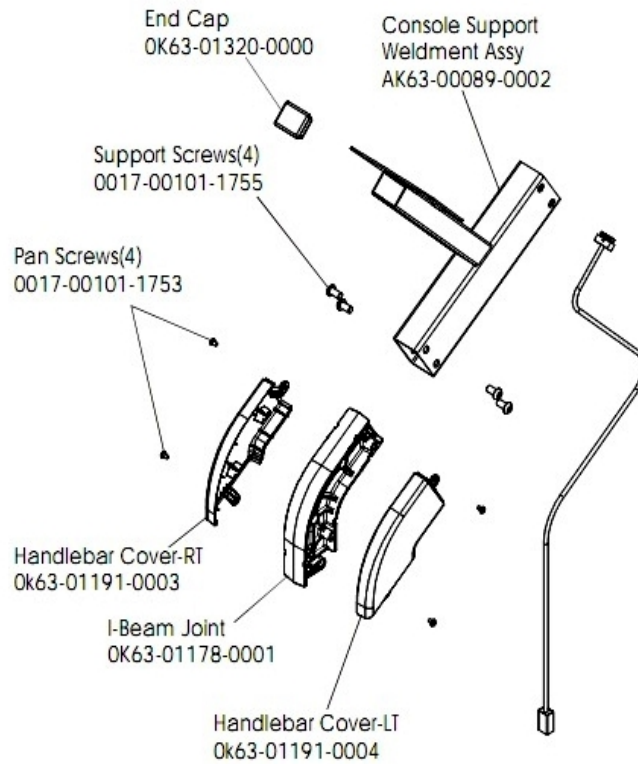

Belts

Ref #	Part Number	Qty	Description
-	GK63-00002-0079	1	Kit: Upright/Rec Belt And Pulley
-	OK63-01405-0000	1	BELT: POLY-V; 390J6; 39.00 IN

Cables

Ref #	Part Number	Qty	Description
-	AK63-00098-0000	1	Power Cable
-	AK36-00021-0003	1	Cable Assembly
-	AK63-00097-0000	1	Console Cable

Console Components

Ref #	Part Number	Qty	Description
-	A084-92220-A006	1	Console Board
-	AK63-00162-0001	1	Console - English Metric
-	OK63-01277-0000	1	Console Decal
-	0017-00003-0757	1	9 Volt Battery
-	OK63-01029-0001	1	Battery Door
-	AK63-00121-0001	1	Console Case Assembly
-	AK63-00167-0001	1	Bezel with Overlay Assembly English Metric
-	0017-00101-1650	26	Hardware: Phillips Pan Screw 0.375"
-	OK63-01028-0001	1	Case

Console Screws and Polar Covers

Ref #	Part Number	Qty	Description
-	OK63-01145-0002	1	Upper Cover
-	0017-00101-1744	8	Hardware: Phillips Pan Screw
-	OK63-01146-0001	1	Lower Cover

Console Support Assembly

Crankshaft and Bearing Assembly

Ref #	Part Number	Qty	Description
-	0017-00104-0409	2	Hardware: Washer 1.125" OD
-	0017-00101-1715	3	Hardware: TORX Cap Screw 0.625"
-	GK63-00002-0077	1	Crankshaft and Bearing Kit
-	0017-00100-0243	2	Hardware: Bowed Retaining Ring .984"
-	OK63-01018-0000	1	Crank Pulley
-	0017-00100-0241	2	Hardware: Small Snap Ring .984"
-	OK63-01344-0000	2	Hardware: Needle Bearing
-	0017-00101-1705	2	Hardware: Bolt 0.5"
-	OK63-01095-0001	3	Crank Arm Hub
-	OK63-01012-0000	1	Crank Shaft
-	AK63-00051-0000	1	Pulley Assembly
-	OK63-01129-0001	2	Hardware: Large Thrust Washer
-	OK63-01129-0000	2	Hardware: Small Thrust Washer
-	0017-00104-0458	3	Hardware: Flat Washer 0.75" OD