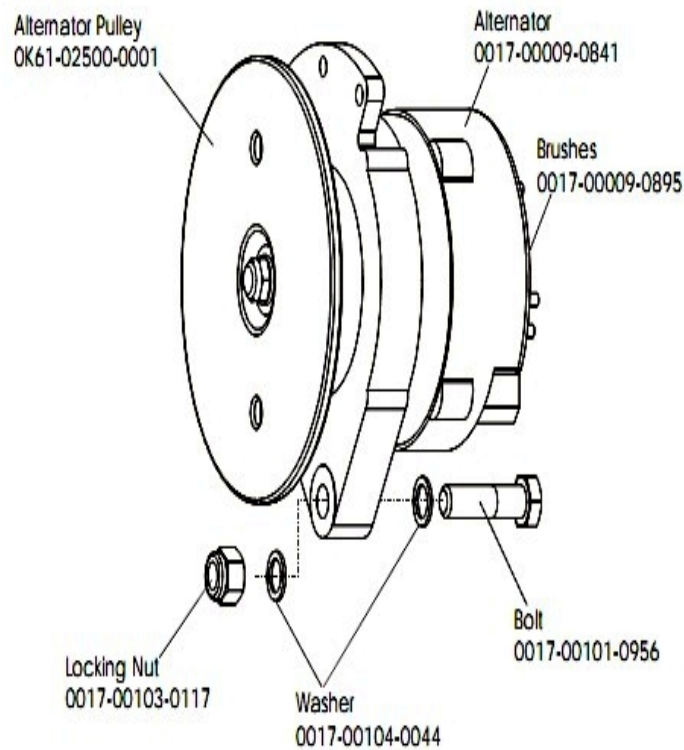

90C Lifecycle - Arctic Silver

90C-0103-02

Parts Manual

1/5/2019 5:53:50 AM

LifeFitness
WHAT WE LIVE FOR

Table of Contents

[Alternator with Pulley](#).....3
[Belts](#).....4
[Cables](#).....5
[Console Components](#).....6
[Console Screws and Polar Covers](#).....7
[Console Support Assembly](#).....8
[Crankshaft and Bearing Assembly](#).....9
[Front Wheel Assembly](#).....10
[Handlebar Assembly](#).....11
[Idler Bracket Assembly](#).....12
[Intermediate Shaft and Bearing Assembly](#).....13
[Left Side Shroud and Crank Arm](#).....14
[PCB Mounting Bracket Assembly](#).....15
[References](#).....16
[Resistor Assembly](#).....17
[Right Side Shroud and Crank Arm](#).....18
[Seat Latch Assembly](#).....19
[Seat Post Assembly](#).....20
[Seat Post Shrouds](#).....21

Alternator with Pulley

Ref #	Part Number	Qty	Description
-	0017-00009-0841	1	Alternator
-	0017-00104-0044	2	Hardware: Washer 0.75" OD
-	0017-00103-0117	1	Hardware: Locking Nut 1/2" ID
-	AK63-00093-0000	1	Alternator w/Pulley
-	OK61-01027-0000	1	Flywheel: 6.75" D
-	0017-00009-0895	1	Alternator Brush Kit
-	0017-00101-0956	1	Hardware: Bolt 2"

Belts

Ref #	Part Number	Qty	Description
-	GK63-00002-0079	1	Kit: Upright/Rec Belt And Pulley
-	OK63-01405-0000	1	BELT: POLY-V; 390J6; 39.00 IN

Cables

Ref #	Part Number	Qty	Description
-	AK63-00098-0000	1	Power Cable
-	AK36-00021-0003	1	Cable Assembly
-	AK63-00097-0000	1	Console Cable

Console Components

Ref #	Part Number	Qty	Description
-	A084-92220-A006	1	Console Board
-	AK63-00162-0001	1	Console - English Metric
-	OK63-01277-0000	1	Console Decal
-	0017-00003-0757	1	9 Volt Battery
-	OK63-01029-0001	1	Battery Door
-	AK63-00121-0001	1	Console Case Assembly
-	AK63-00167-0001	1	Bezel with Overlay Assembly English Metric
-	0017-00101-1650	26	Hardware: Phillips Pan Screw 0.375"
-	OK63-01028-0001	1	Case