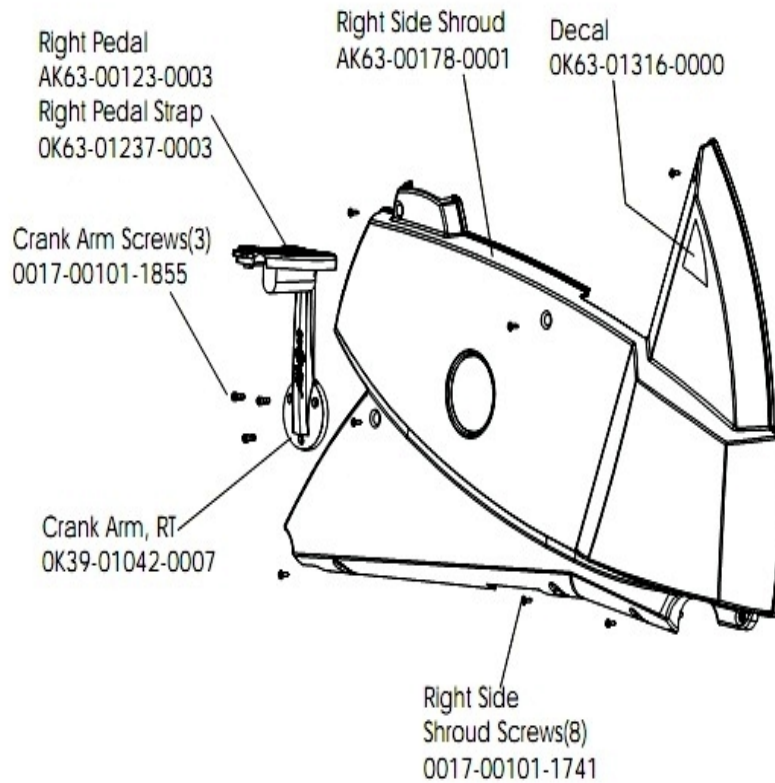

Right Side Shroud and Crank Arm

Ref #	Part Number	Qty	Description
-	AK63-00123-0003	1	Right Pedal
-	OK63-01237-0003	1	Right Pedal Strap
-	AK63-00178-0001	1	Right Side Shroud
-	0017-00101-1741	8	Hardware: Screw
-	OK39-01042-0007	1	Crank Arm: Right
-	0017-00101-1855	3	Hardware: TORX Screw 0.875"
-	OK63-01316-0000	1	Decal