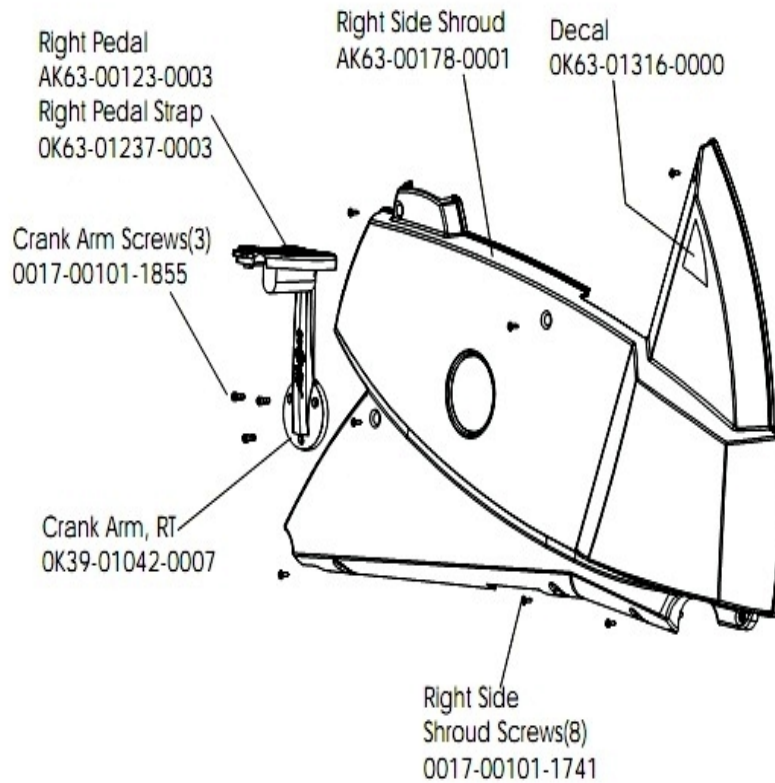

Right Side Shroud and Crank Arm

Ref #	Part Number	Qty	Description
-	AK63-00123-0003	1	Right Pedal
-	OK63-01237-0003	1	Right Pedal Strap
-	AK63-00178-0001	1	Right Side Shroud
-	OK39-01042-0007	1	Crank Arm: Right
-	0017-00101-1741	8	Hardware: Screw
-	0017-00101-1855	3	Hardware: TORX Screw 0.875"
-	OK63-01316-0000	1	Decal