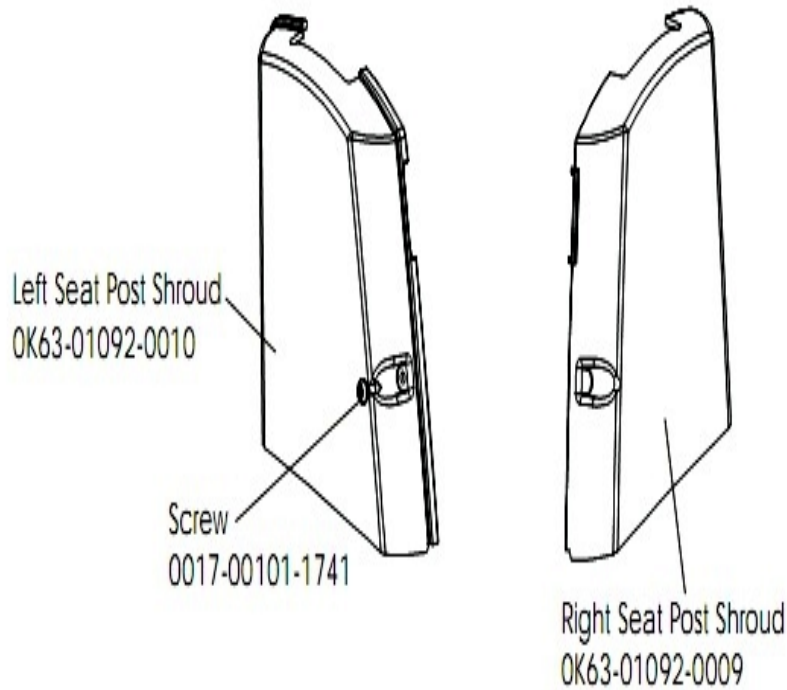

Seat Post Shrouds

Ref #	Part Number	Qty	Description
-	OK63-01092-0010	1	Left Seat Post Shroud
-	OK63-01092-0009	1	Right Seat Post Shroud
-	0017-00101-1741	1	Hardware: Screw