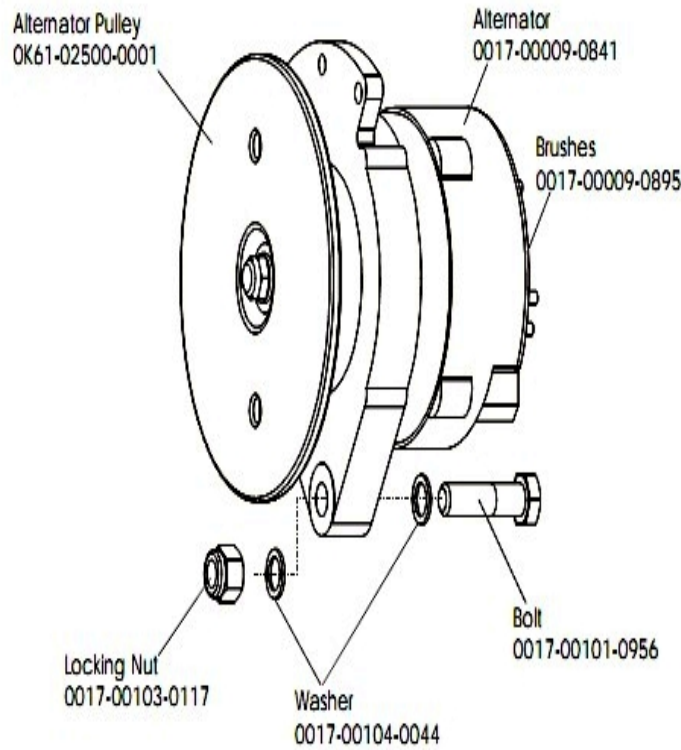

90C Lifecycle - Arctic Silver

90CW-0000-02

Parts Manual

1/5/2019 6:00:55 AM

LifeFitness
WHAT WE LIVE FOR

Table of Contents

[Alternator with Pulley](#).....3
[Belts](#).....4
[Cables](#).....5
[Console Components](#).....6
[Console Screws and Polar Covers](#).....7
[Console Support Assembly](#).....8
[Crankshaft and Bearing Assembly](#).....9
[Front Wheel Assembly](#).....10
[Handlebar Assembly](#).....11
[Idler Bracket Assembly](#).....12
[Intermediate Shaft and Bearing Assembly](#).....13
[Left Side Shroud and Crank Arm](#).....14
[PCB Mounting Bracket Assembly](#).....15
[References](#).....16
[Resistor Assembly](#).....17
[Right Side Shroud and Crank Arm](#).....18
[Seat Latch Assembly](#).....19
[Seat Post Assembly](#).....20
[Seat Post Shrouds](#).....21

Alternator with Pulley

Ref #	Part Number	Qty	Description
-	OK61-01027-0000	1	Flywheel: 6.75" D
-	0017-00103-0117	1	Hardware: Locking Nut 1/2" ID
-	AK63-00093-0000	1	Alternator w/Pulley
-	0017-00101-0956	1	Hardware: Bolt 2"
-	0017-00104-0044	2	Hardware: Washer 0.75" OD
-	0017-00009-0841	1	Alternator
-	0017-00009-0895	1	Alternator Brush Kit

Belts

Ref #	Part Number	Qty	Description
-	OK63-01405-0000	1	BELT: POLY-V; 390J6; 39.00 IN
-	GK63-00002-0079	1	Kit: Upright/Rec Belt And Pulley

Cables

Ref #	Part Number	Qty	Description
-	AK63-00097-0000	1	Console Cable
-	AK63-00098-0000	1	Power Cable

Console Components

Ref #	Part Number	Qty	Description
-	AK63-00162-0001	1	Console - English Metric
-	A084-92220-A006	1	Console Board
-	AK63-00121-0001	1	Console Case Assembly
-	OK63-01028-0001	1	Case
-	0017-00101-1650	26	Hardware: Phillips Pan Screw 0.375"
-	AK63-00167-0001	1	Bezel with Overlay Assembly English Metric
-	OK63-01029-0001	1	Battery Door
-	0017-00003-0757	1	9 Volt Battery
-	OK63-01277-0000	1	Console Decal