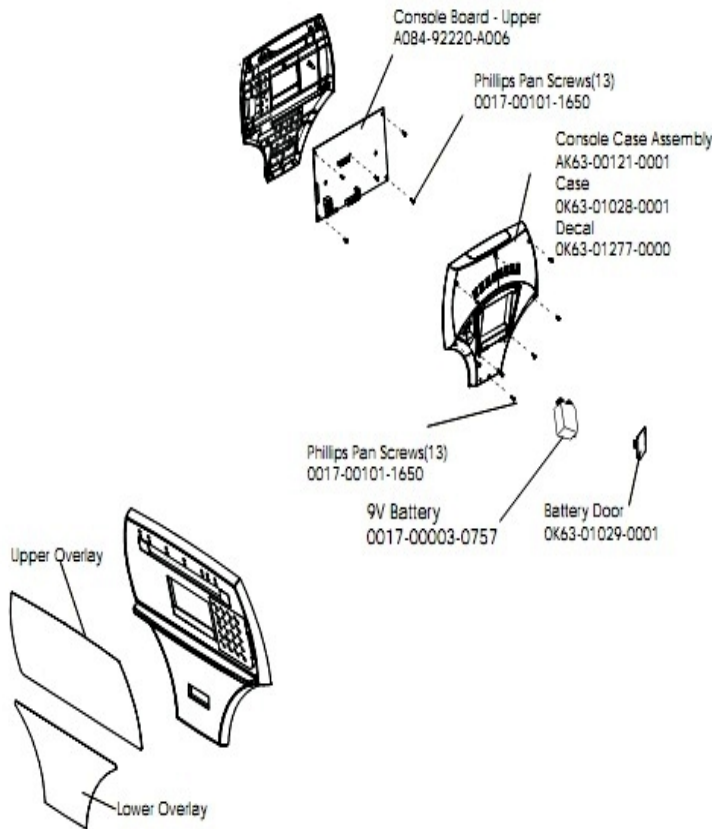

Belts

Ref #	Part Number	Qty	Description
-	OK63-01405-0000	1	BELT: POLY-V; 390J6; 39.00 IN
-	GK63-00002-0079	1	Kit: Upright/Rec Belt And Pulley

Cables

Ref #	Part Number	Qty	Description
-	AK63-00097-0000	1	Console Cable
-	AK63-00098-0000	1	Power Cable

Console Components

Ref #	Part Number	Qty	Description
-	AK63-00162-0001	1	Console - English Metric
-	A084-92220-A006	1	Console Board
-	AK63-00121-0001	1	Console Case Assembly
-	OK63-01028-0001	1	Case
-	0017-00101-1650	26	Hardware: Phillips Pan Screw 0.375"
-	AK63-00167-0001	1	Bezel with Overlay Assembly English Metric
-	OK63-01029-0001	1	Battery Door
-	0017-00003-0757	1	9 Volt Battery
-	OK63-01277-0000	1	Console Decal