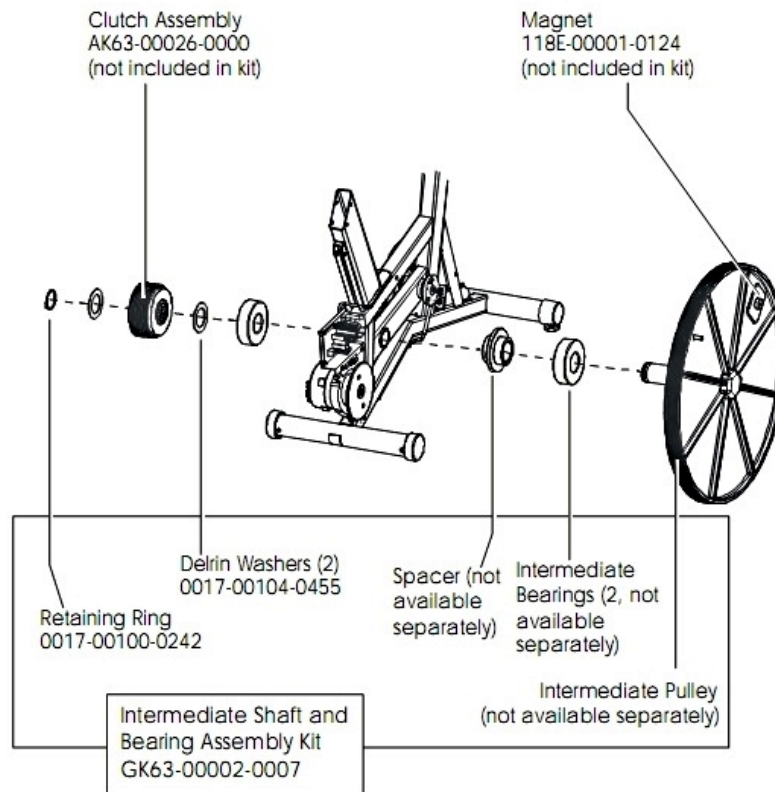

Crankshaft and Bearing Assembly

Ref #	Part Number	Qty	Description
-	0017-00101-1715	3	Hardware: TORX Cap Screw 0.625"
-	0017-00100-0243	2	Hardware: Bowed Retaining Ring .984"
-	0017-00101-1705	2	Hardware: Bolt 0.5"
-	OK63-01128-0000	2	Needle Bearing
-	OK63-01095-0001	3	Crank Arm Hub
-	OK63-01012-0000	1	Crank Shaft
-	0017-00104-0409	2	Hardware: Washer 1.125" OD
-	OK63-01129-0001	2	Hardware: Large Thrust Washer
-	AK63-00051-0000	1	Pulley Assembly
-	GK63-00002-0077	1	Crankshaft and Bearing Kit
-	0017-00100-0241	2	Hardware: Small Snap Ring .984"
-	OK63-01018-0000	1	Crank Pulley
-	0017-00104-0458	3	Hardware: Flat Washer 0.75" OD
-	OK63-01129-0000	2	Hardware: Small Thrust Washer

Front Wheel Assembly

Ref #	Part Number	Qty	Description
-	OK63-01041-0000	2	Hardware: Flat Washer
-	AK63-00016-0001	2	Wheel/Bearing Assembly
-	OK63-01039-0000	2	Wheel Insert
-	0017-00101-1747	6	Hardware: Pan Screw 0.75"
-	AK63-00017-0001	2	Front Wheel Assembly

Handlebar Assembly

Ref #	Part Number	Qty	Description
-	AK63-00101-0001	1	Handlebar Assembly
-	AK63-00084-0000	1	Handlebar
-	OK63-01177-0002	1	Dipped Grip

Idler Bracket Assembly

Ref #	Part Number	Qty	Description
-	AK63-00008-0000	1	Idler w/Bearing
-	OK63-01050-0000	1	Idler Bracket
-	AK63-00021-0000	1	Idler Bracket Assembly
-	0017-00103-0218	1	Hardware: Lock Nut 3/8" ID

Intermediate Shaft and Bearing Assembly

Ref #	Part Number	Qty	Description
-	GK63-00002-0007	1	Intermediate Shaft and Bearing Assembly
-	0017-00100-0242	1	Hardware: Retaining Ring .781"
-	118E-00001-0124	1	Auto-Start Magnet
-	0017-00104-0455	2	Hardware: Delrin Washer 1.250" OD
-	GK63-00002-0079	1	Kit: Upright/Rec Belt And Pulley