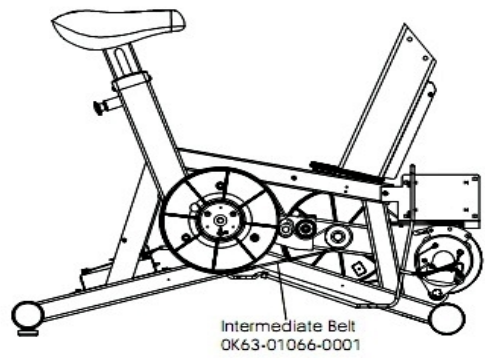

90C Lifecycle - Arctic Silver

90CW-0000-02

Parts Manual

1/5/2019 6:00:55 AM

LifeFitness
WHAT WE LIVE FOR

Table of Contents

[Alternator with Pulley](#).....3
[Belts](#).....4
[Cables](#).....5
[Console Components](#).....6
[Console Screws and Polar Covers](#).....7
[Console Support Assembly](#).....8
[Crankshaft and Bearing Assembly](#).....9
[Front Wheel Assembly](#).....10
[Handlebar Assembly](#).....11
[Idler Bracket Assembly](#).....12
[Intermediate Shaft and Bearing Assembly](#).....13
[Left Side Shroud and Crank Arm](#).....14
[PCB Mounting Bracket Assembly](#).....15
[References](#).....16
[Resistor Assembly](#).....17
[Right Side Shroud and Crank Arm](#).....18
[Seat Latch Assembly](#).....19
[Seat Post Assembly](#).....20
[Seat Post Shrouds](#).....21

Alternator with Pulley

Ref #	Part Number	Qty	Description
-	OK61-01027-0000	1	Flywheel: 6.75" D
-	0017-00103-0117	1	Hardware: Locking Nut 1/2" ID
-	AK63-00093-0000	1	Alternator w/Pulley
-	0017-00101-0956	1	Hardware: Bolt 2"
-	0017-00104-0044	2	Hardware: Washer 0.75" OD
-	0017-00009-0841	1	Alternator
-	0017-00009-0895	1	Alternator Brush Kit

Belts

Ref #	Part Number	Qty	Description
-	OK63-01405-0000	1	BELT: POLY-V; 390J6; 39.00 IN
-	GK63-00002-0079	1	Kit: Upright/Rec Belt And Pulley

Cables

Ref #	Part Number	Qty	Description
-	AK63-00097-0000	1	Console Cable
-	AK63-00098-0000	1	Power Cable