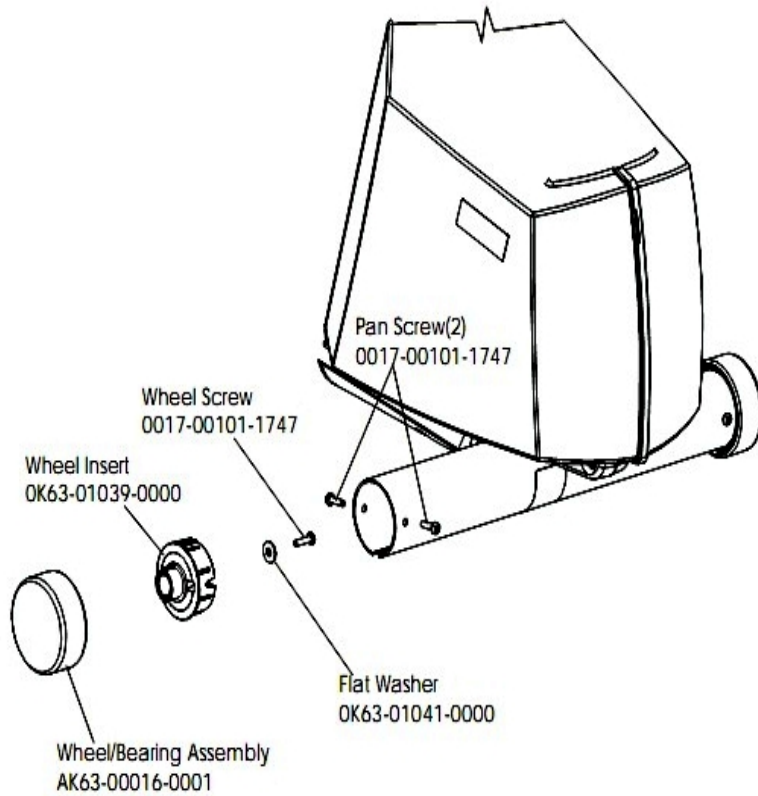

Front Wheel Assembly

Ref #	Part Number	Qty	Description
-	OK63-01041-0000	2	Hardware: Flat Washer
-	AK63-00016-0001	2	Wheel/Bearing Assembly
-	OK63-01039-0000	2	Wheel Insert
-	0017-00101-1747	6	Hardware: Pan Screw 0.75"
-	AK63-00017-0001	2	Front Wheel Assembly