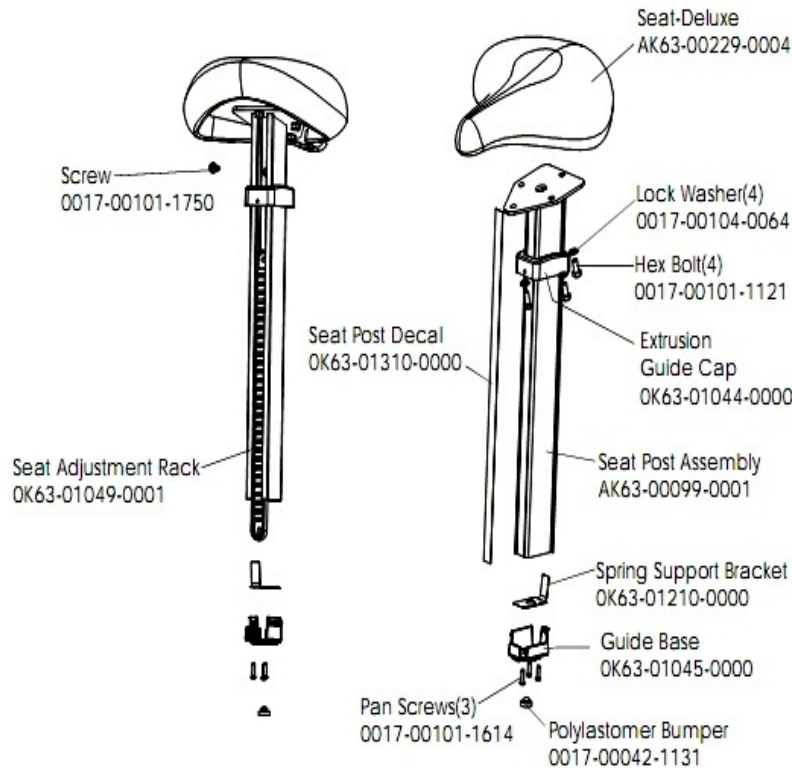

Seat Post Assembly

Ref #	Part Number	Qty	Description
-	OK63-01310-0000	1	Seat Post Decal
-	OK63-01045-0000	1	Guide Base
-	OK63-01049-0001	1	Seat Adjustment Rack
-	AK63-00229-0004	1	Seat-Deluxe
-	0017-00101-1614	3	Hardware: Screw 0.625"
-	OK63-01044-0000	1	Extrusion Guide Cap
-	0017-00104-0064	4	Hardware: Lock Washer 0.586" OD
-	0017-00101-1750	1	Hardware: Screw 0.75"
-	AK63-00232-0003	1	Seat Post Assembly
-	0017-00042-1131	1	Bumper
-	AK63-00099-0001	1	Seat Post Assembly
-	OK63-01210-0000	1	Spring Support Bracket
-	0017-00101-1121	4	Hardware: Bolt 4.6875"