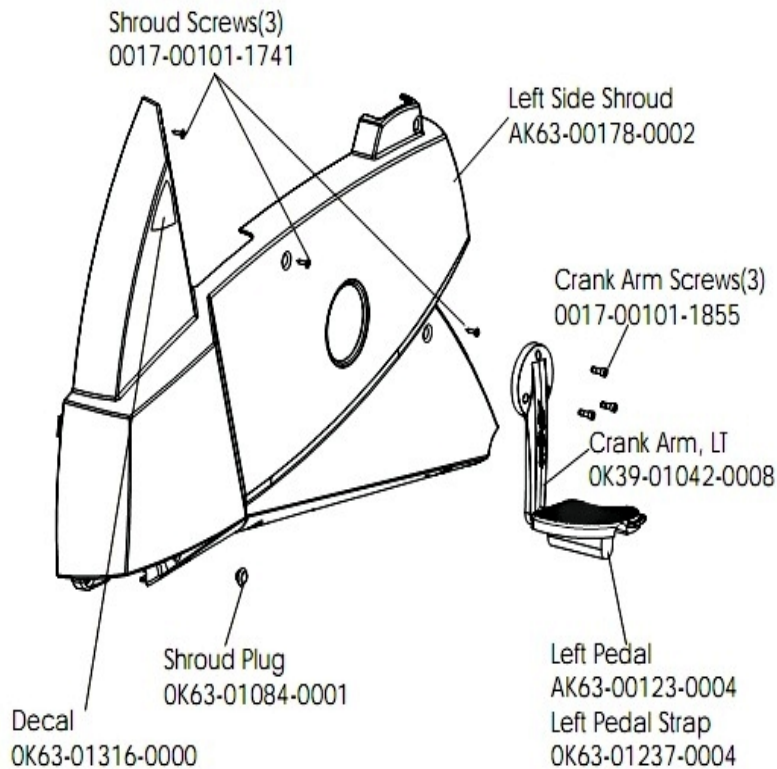

Left Side Shroud and Crank Arm

Ref #	Part Number	Qty	Description
-	0017-00101-1741	3	Hardware: Screw
-	OK39-01042-0008	1	Crank Arm: Left
-	OK63-01237-0004	1	Left Pedal Strap
-	AK63-00178-0002	1	Left Side Shroud
-	OK63-01316-0000	1	Decal
-	OK63-01084-0001	1	Shroud Plug
-	AK63-00123-0004	1	Left Pedal
-	0017-00101-1855	3	Hardware: TORX Screw 0.875"