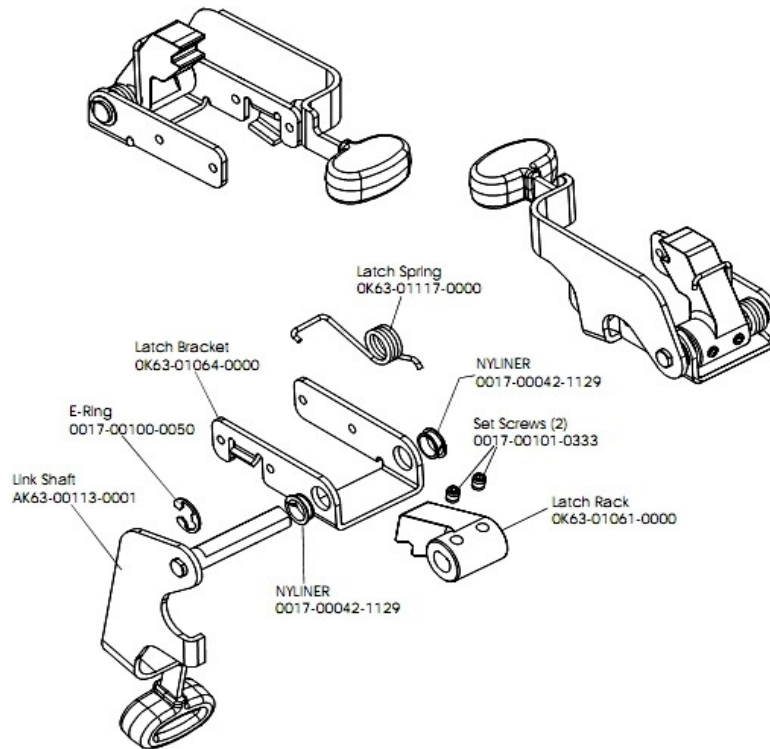

References

Ref #	Part Number	Qty	Description
-	0017-00021-2846	1	F-Type Panel Connector
-	0017-00008-0205	1	5 oz Bottle - Arctic Silver
-	0017-00008-0204	1	Paint Spray Can - Arctic Silver
-	AK32-00078-0001	1	Power Extension Cable: 120"
-	0K63-01329-0000	1	Bracket
-	AK32-00020-0002	1	Coax Cable: 120"
-	GK63-00002-0002	1	Polar Upgrade Kit
-	GK63-00002-0004	1	Accessory Tray
-	GK63-00002-0044	1	Hardware Bag
-	GK63-00002-0044	1	Hardware Bag
-	GK63-00002-0044	1	Hardware Bag
-	GK63-00002-0044	1	Hardware Bag
-	GK63-00002-0044	1	Hardware Bag
-	GK63-00002-0044	1	Hardware Bag
-	GK63-00002-0044	1	Hardware Bag
-	GK63-00002-0044	1	Hardware Bag
-	GK63-00002-0044	1	Hardware Bag
-	GK63-00002-0044	1	Hardware Bag
-	0017-00008-0206	1	.33oz Pen - Arctic Silver
-	AK63-00215-0000	1	Bracket Assembly

Resistor Assembly

Ref #	Part Number	Qty	Description
-	OK63-01215-0000	1	Hardware: Resistor Retainer
-	100E-00002-0084	1	Resistor
-	AK63-00114-0000	1	Resistor Assembly
-	OK63-01166-0000	1	Resistor Mounting Rod
-	OK63-01165-0000	2	Resistor Bracket
-	0017-00103-0081	3	Hardware: Hex Nut ID
-	0017-00101-1282	2	Hardware: TORX Screw 0.375"

Right Side Shroud and Crank Arm

Ref #	Part Number	Qty	Description
-	AK63-00123-0003	1	Right Pedal
-	OK63-01237-0003	1	Right Pedal Strap
-	AK63-00178-0001	1	Right Side Shroud
-	OK39-01042-0007	1	Crank Arm: Right
-	0017-00101-1741	8	Hardware: Screw
-	0017-00101-1855	3	Hardware: TORX Screw 0.875"
-	OK63-01316-0000	1	Decal

Seat Latch Assembly

Seat Latch Assembly
AK63-00043-0001

Ref #	Part Number	Qty	Description
-	OK63-01064-0000	1	Latch Bracket
-	AK63-00113-0001	1	Link Shaft Assembly
-	OK63-01117-0000	1	Latch Spring
-	AK63-00043-0001	1	Seat Latch Assembly
-	0017-00101-0333	2	Hardware: Screw 0.3125"
-	0017-00042-1129	2	Hardware: Nyliner Ring - 1/2" Diameter
-	0017-00100-0050	1	Hardware: E-Ring .5"
-	OK63-01061-0000	1	Latch Rack