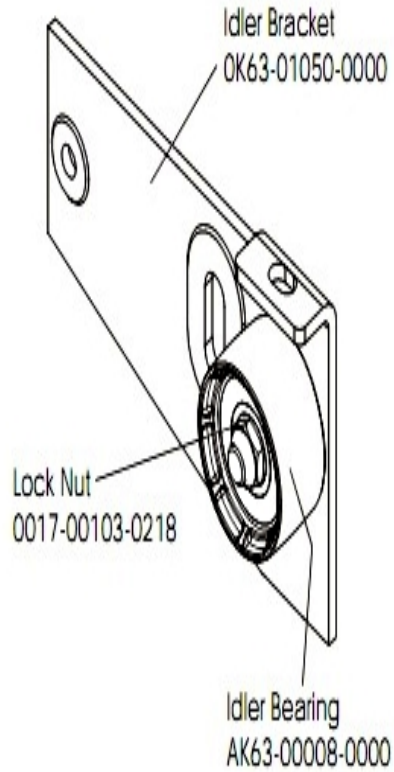

Console Support Assembly

Ref #	Part Number	Qty	Description
-	AK63-00089-0002	1	Console Support Weldment Assembly
-	OK63-01320-0000	1	End Cap
-	OK63-01191-0004	1	Handlebar Cover-Left
-	0017-00101-1753	4	Hardware: Pan Screw 0.3125"
-	0017-00101-1755	4	Hardware: TORX Bolt 0.75"
-	OK63-01191-0003	1	Handlebar Cover-Right
-	OK63-01178-0001	1	I-Beam Joint

Crankshaft and Bearing Assembly

Ref #	Part Number	Qty	Description
-	0017-00101-1715	3	Hardware: TORX Cap Screw 0.625"
-	0017-00100-0243	2	Hardware: Bowed Retaining Ring .984"
-	0017-00101-1705	2	Hardware: Bolt 0.5"
-	OK63-01128-0000	2	Needle Bearing
-	OK63-01095-0001	3	Crank Arm Hub
-	OK63-01012-0000	1	Crank Shaft
-	0017-00104-0409	2	Hardware: Washer 1.125" OD
-	OK63-01129-0001	2	Hardware: Large Thrust Washer
-	AK63-00051-0000	1	Pulley Assembly
-	GK63-00002-0077	1	Crankshaft and Bearing Kit
-	0017-00100-0241	2	Hardware: Small Snap Ring .984"
-	OK63-01018-0000	1	Crank Pulley
-	0017-00104-0458	3	Hardware: Flat Washer 0.75" OD
-	OK63-01129-0000	2	Hardware: Small Thrust Washer

Front Wheel Assembly

Ref #	Part Number	Qty	Description
-	OK63-01041-0000	2	Hardware: Flat Washer
-	AK63-00016-0001	2	Wheel/Bearing Assembly
-	OK63-01039-0000	2	Wheel Insert
-	0017-00101-1747	6	Hardware: Pan Screw 0.75"
-	AK63-00017-0001	2	Front Wheel Assembly

Handlebar Assembly

Ref #	Part Number	Qty	Description
-	AK63-00101-0001	1	Handlebar Assembly
-	AK63-00084-0000	1	Handlebar
-	OK63-01177-0002	1	Dipped Grip

Idler Bracket Assembly

Ref #	Part Number	Qty	Description
-	AK63-00008-0000	1	Idler w/Bearing
-	OK63-01050-0000	1	Idler Bracket
-	AK63-00021-0000	1	Idler Bracket Assembly
-	0017-00103-0218	1	Hardware: Lock Nut 3/8" ID