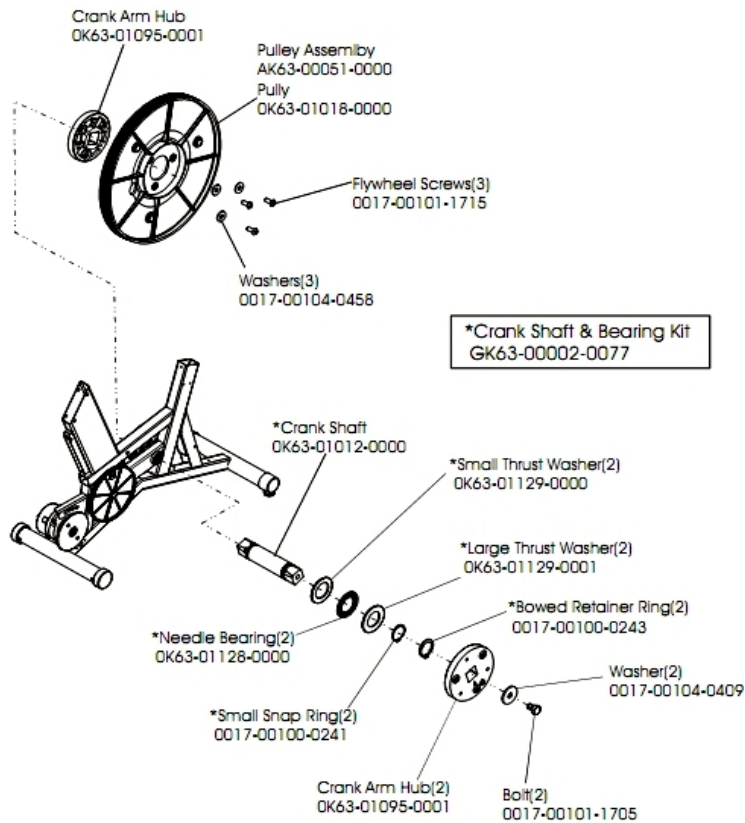

Console Components

Ref #	Part Number	Qty	Description
-	AK63-00162-0001	1	Console - English Metric
-	A084-92220-A006	1	Console Board
-	AK63-00121-0001	1	Console Case Assembly
-	OK63-01028-0001	1	Case
-	0017-00101-1650	26	Hardware: Phillips Pan Screw 0.375"
-	AK63-00167-0001	1	Bezel with Overlay Assembly English Metric
-	OK63-01029-0001	1	Battery Door
-	0017-00003-0757	1	9 Volt Battery
-	OK63-01277-0000	1	Console Decal

Console Screws and Polar Covers

Ref #	Part Number	Qty	Description
-	AK61-00035-0000	2	Leg Leveler
-	OK63-01145-0002	1	Upper Cover
-	OK63-01146-0001	1	Lower Cover
-	OK63-01007-0004	1	Gasket
-	0017-00101-1744	8	Hardware: Phillips Pan Screw
-	OK63-01219-0001	1	End Cap

Console Support Assembly

Ref #	Part Number	Qty	Description
-	AK63-00089-0002	1	Console Support Weldment Assembly
-	OK63-01320-0000	1	End Cap
-	OK63-01191-0004	1	Handlebar Cover-Left
-	0017-00101-1753	4	Hardware: Pan Screw 0.3125"
-	0017-00101-1755	4	Hardware: TORX Bolt 0.75"
-	OK63-01191-0003	1	Handlebar Cover-Right
-	OK63-01178-0001	1	I-Beam Joint

Crankshaft and Bearing Assembly

Ref #	Part Number	Qty	Description
-	0017-00101-1715	3	Hardware: TORX Cap Screw 0.625"
-	0017-00100-0243	2	Hardware: Bowed Retaining Ring .984"
-	0017-00101-1705	2	Hardware: Bolt 0.5"
-	OK63-01128-0000	2	Needle Bearing
-	OK63-01095-0001	3	Crank Arm Hub
-	OK63-01012-0000	1	Crank Shaft
-	0017-00104-0409	2	Hardware: Washer 1.125" OD
-	OK63-01129-0001	2	Hardware: Large Thrust Washer
-	AK63-00051-0000	1	Pulley Assembly
-	GK63-00002-0077	1	Crankshaft and Bearing Kit
-	0017-00100-0241	2	Hardware: Small Snap Ring .984"
-	OK63-01018-0000	1	Crank Pulley
-	0017-00104-0458	3	Hardware: Flat Washer 0.75" OD
-	OK63-01129-0000	2	Hardware: Small Thrust Washer