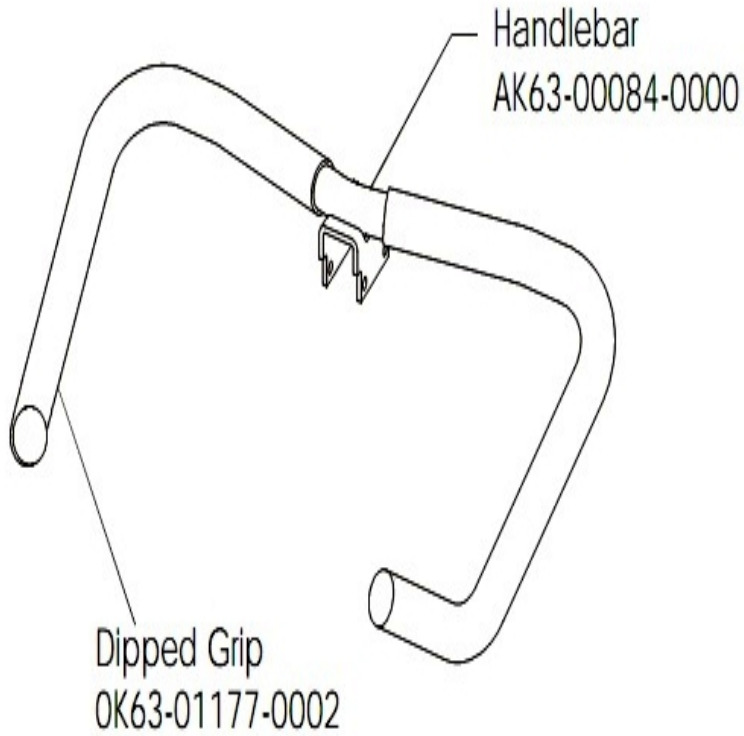

Handlebar Assembly

Ref #	Part Number	Qty	Description
-	AK63-00101-0001	1	Handlebar Assembly
-	AK63-00084-0000	1	Handlebar
-	OK63-01177-0002	1	Dipped Grip