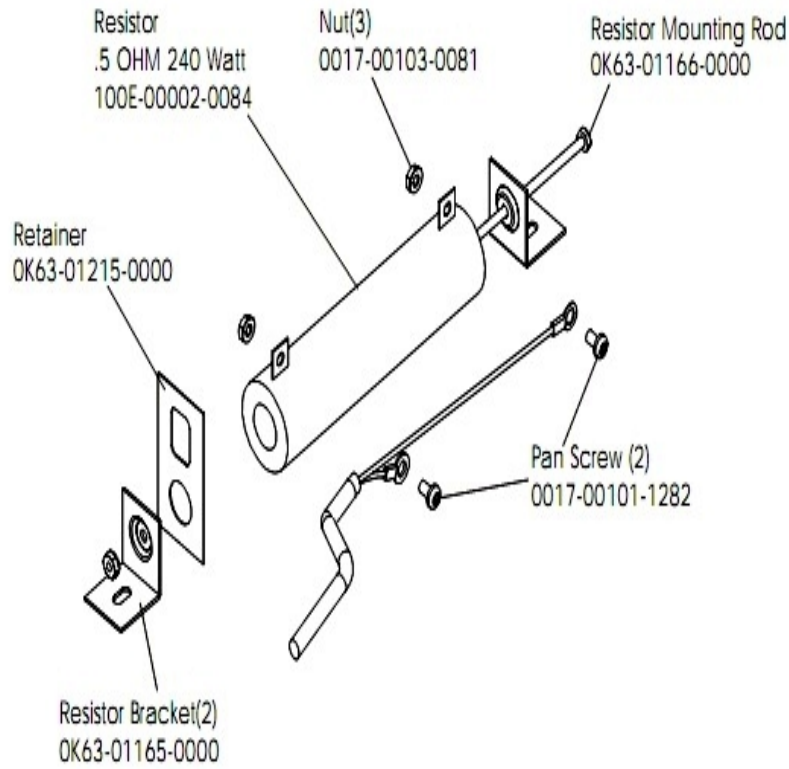

Resistor Assembly

Ref #	Part Number	Qty	Description
-	OK63-01215-0000	1	Hardware: Resistor Retainer
-	100E-00002-0084	1	Resistor
-	AK63-00114-0000	1	Resistor Assembly
-	OK63-01166-0000	1	Resistor Mounting Rod
-	OK63-01165-0000	2	Resistor Bracket
-	0017-00103-0081	3	Hardware: Hex Nut ID
-	0017-00101-1282	2	Hardware: TORX Screw 0.375"