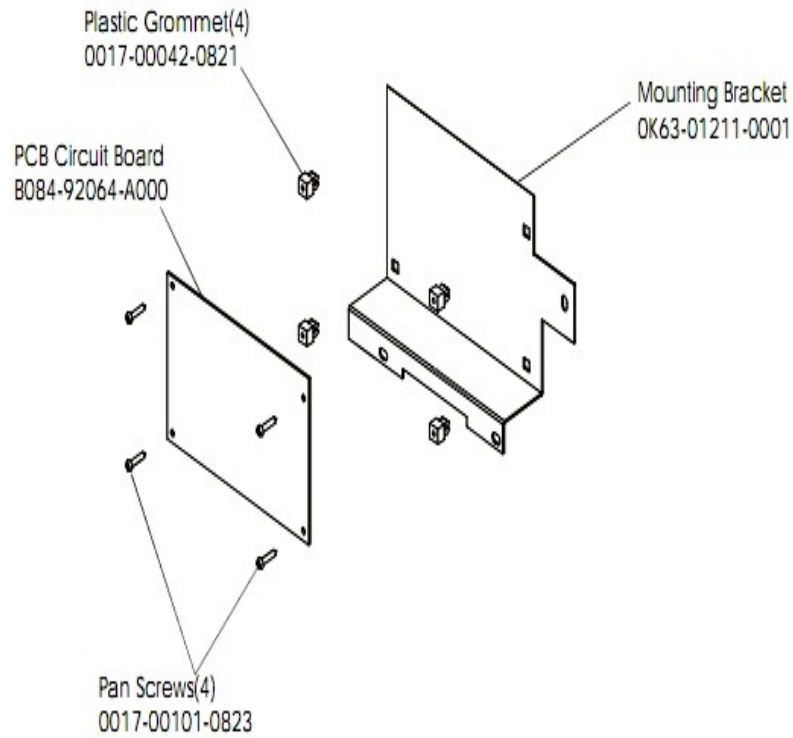

PCB Mounting Bracket Assembly

Ref #	Part Number	Qty	Description
-	0017-00042-0821	4	Hardware: Plastic Grommet
-	0017-00101-0832	4	Hardware: Mounting Bolt. 1"
-	B084-92064-A000	1	PCB Circuit Board
-	OK63-01211-0001	1	Mounting Bracket