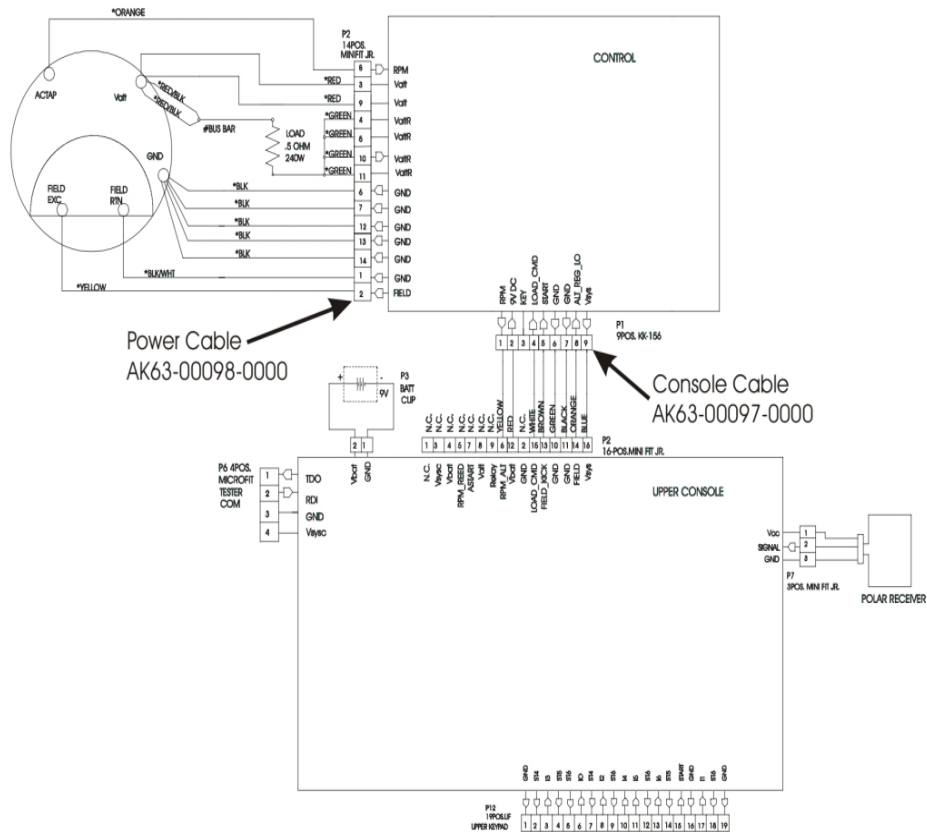

90C Lifecycle - Arctic Silver

90CW-0000-02

Parts Manual

1/5/2019 6:00:55 AM

LifeFitness
WHAT WE LIVE FOR

Table of Contents

[Alternator with Pulley](#).....3
[Belts](#).....4
[Cables](#).....5
[Console Components](#).....6
[Console Screws and Polar Covers](#).....7
[Console Support Assembly](#).....8
[Crankshaft and Bearing Assembly](#).....9
[Front Wheel Assembly](#).....10
[Handlebar Assembly](#).....11
[Idler Bracket Assembly](#).....12
[Intermediate Shaft and Bearing Assembly](#).....13
[Left Side Shroud and Crank Arm](#).....14
[PCB Mounting Bracket Assembly](#).....15
[References](#).....16
[Resistor Assembly](#).....17
[Right Side Shroud and Crank Arm](#).....18
[Seat Latch Assembly](#).....19
[Seat Post Assembly](#).....20
[Seat Post Shrouds](#).....21

Alternator with Pulley

Ref #	Part Number	Qty	Description
-	OK61-01027-0000	1	Flywheel: 6.75" D
-	0017-00103-0117	1	Hardware: Locking Nut 1/2" ID
-	AK63-00093-0000	1	Alternator w/Pulley
-	0017-00101-0956	1	Hardware: Bolt 2"
-	0017-00104-0044	2	Hardware: Washer 0.75" OD
-	0017-00009-0841	1	Alternator
-	0017-00009-0895	1	Alternator Brush Kit

Belts

Ref #	Part Number	Qty	Description
-	OK63-01405-0000	1	BELT: POLY-V; 390J6; 39.00 IN
-	GK63-00002-0079	1	Kit: Upright/Rec Belt And Pulley

Cables

Ref #	Part Number	Qty	Description
-	AK63-00097-0000	1	Console Cable
-	AK63-00098-0000	1	Power Cable

Console Components

Ref #	Part Number	Qty	Description
-	AK63-00162-0001	1	Console - English Metric
-	A084-92220-A006	1	Console Board
-	AK63-00121-0001	1	Console Case Assembly
-	OK63-01028-0001	1	Case
-	0017-00101-1650	26	Hardware: Phillips Pan Screw 0.375"
-	AK63-00167-0001	1	Bezel with Overlay Assembly English Metric
-	OK63-01029-0001	1	Battery Door
-	0017-00003-0757	1	9 Volt Battery
-	OK63-01277-0000	1	Console Decal