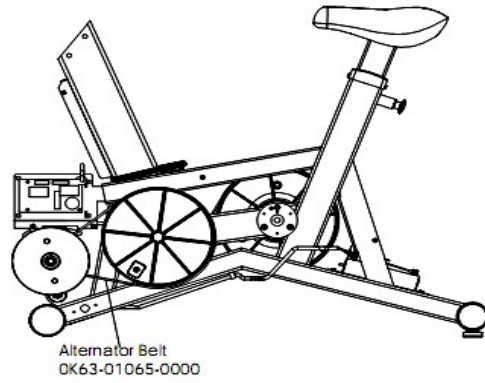

90C Lifecycle - Arctic Silver

90CW-0000-02

Parts Manual

1/5/2019 6:00:55 AM

LifeFitness
WHAT WE LIVE FOR

Table of Contents

[Alternator with Pulley](#).....3
[Belts](#).....4
[Cables](#).....5
[Console Components](#).....6
[Console Screws and Polar Covers](#).....7
[Console Support Assembly](#).....8
[Crankshaft and Bearing Assembly](#).....9
[Front Wheel Assembly](#).....10
[Handlebar Assembly](#).....11
[Idler Bracket Assembly](#).....12
[Intermediate Shaft and Bearing Assembly](#).....13
[Left Side Shroud and Crank Arm](#).....14
[PCB Mounting Bracket Assembly](#).....15
[References](#).....16
[Resistor Assembly](#).....17
[Right Side Shroud and Crank Arm](#).....18
[Seat Latch Assembly](#).....19
[Seat Post Assembly](#).....20
[Seat Post Shrouds](#).....21

Alternator with Pulley

Ref #	Part Number	Qty	Description
-	OK61-01027-0000	1	Flywheel: 6.75" D
-	0017-00103-0117	1	Hardware: Locking Nut 1/2" ID
-	AK63-00093-0000	1	Alternator w/Pulley
-	0017-00101-0956	1	Hardware: Bolt 2"
-	0017-00104-0044	2	Hardware: Washer 0.75" OD
-	0017-00009-0841	1	Alternator
-	0017-00009-0895	1	Alternator Brush Kit

Belts

Ref #	Part Number	Qty	Description
-	OK63-01405-0000	1	BELT: POLY-V; 390J6; 39.00 IN
-	GK63-00002-0079	1	Kit: Upright/Rec Belt And Pulley

Cables

Ref #	Part Number	Qty	Description
-	AK63-00097-0000	1	Console Cable
-	AK63-00098-0000	1	Power Cable