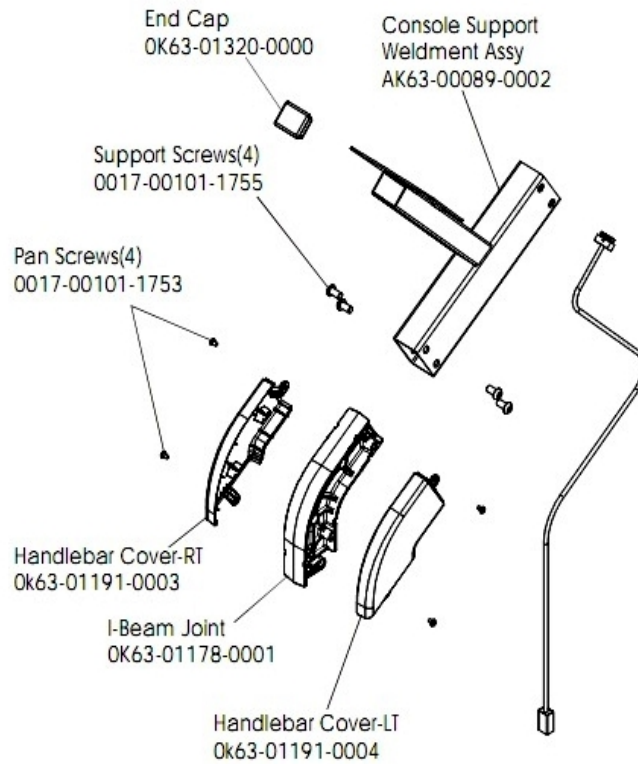

Console Support Assembly

Ref #	Part Number	Qty	Description
-	AK63-00089-0002	1	Console Support Weldment Assembly
-	OK63-01320-0000	1	End Cap
-	OK63-01191-0004	1	Handlebar Cover-Left
-	0017-00101-1753	4	Hardware: Pan Screw 0.3125"
-	0017-00101-1755	4	Hardware: TORX Bolt 0.75"
-	OK63-01191-0003	1	Handlebar Cover-Right
-	OK63-01178-0001	1	I-Beam Joint