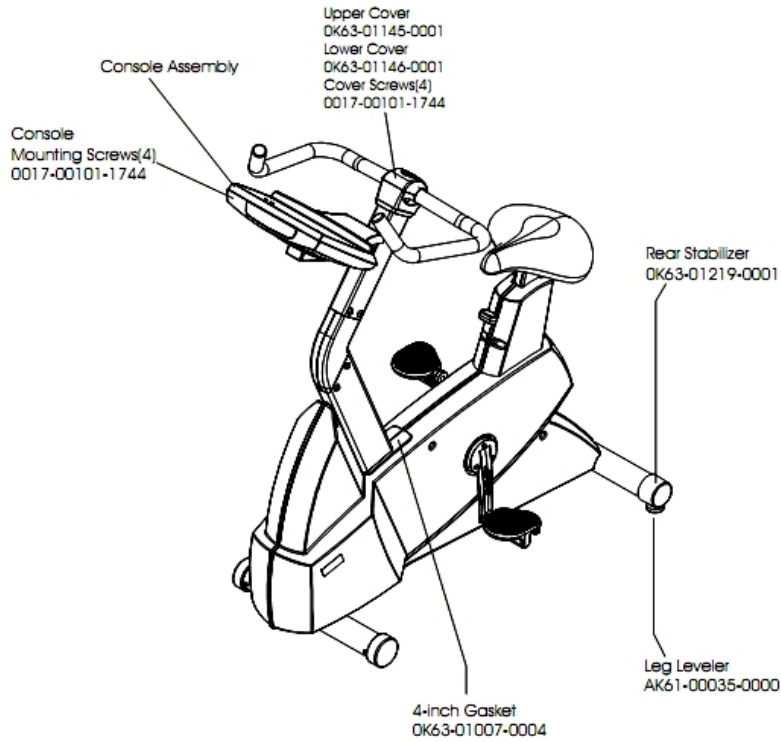

Alternator with Pulley

Ref #	Part Number	Qty	Description
-	OK61-01027-0000	1	Flywheel: 6.75" D
-	0017-00103-0117	1	Hardware: Locking Nut 1/2" ID
-	AK63-00093-0000	1	Alternator w/Pulley
-	0017-00101-0956	1	Hardware: Bolt 2"
-	0017-00104-0044	2	Hardware: Washer 0.75" OD
-	0017-00009-0841	1	Alternator
-	0017-00009-0895	1	Alternator Brush Kit

Belts

Ref #	Part Number	Qty	Description
-	OK63-01405-0000	1	BELT: POLY-V; 390J6; 39.00 IN
-	GK63-00002-0079	1	Kit: Upright/Rec Belt And Pulley

Cables

Ref #	Part Number	Qty	Description
-	AK63-00097-0000	1	Console Cable
-	AK63-00098-0000	1	Power Cable

Console Components

Ref #	Part Number	Qty	Description
-	AK63-00162-0001	1	Console - English Metric
-	A084-92220-A006	1	Console Board
-	AK63-00121-0001	1	Console Case Assembly
-	OK63-01028-0001	1	Case
-	0017-00101-1650	26	Hardware: Phillips Pan Screw 0.375"
-	AK63-00167-0001	1	Bezel with Overlay Assembly English Metric
-	OK63-01029-0001	1	Battery Door
-	0017-00003-0757	1	9 Volt Battery
-	OK63-01277-0000	1	Console Decal

Console Screws and Polar Covers

Ref #	Part Number	Qty	Description
-	AK61-00035-0000	2	Leg Leveler
-	OK63-01145-0002	1	Upper Cover
-	OK63-01146-0001	1	Lower Cover
-	OK63-01007-0004	1	Gasket
-	0017-00101-1744	8	Hardware: Phillips Pan Screw
-	OK63-01219-0001	1	End Cap