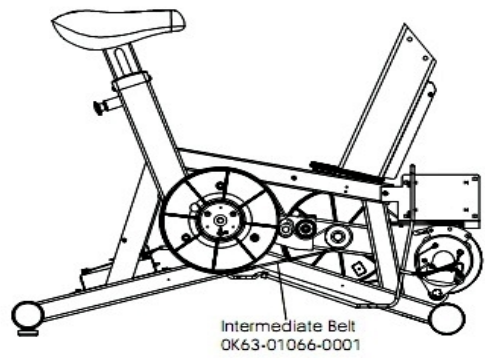

90C Lifecycle - Arctic Silver

90CW-0100-02

Parts Manual

1/5/2019 6:00:56 AM

LifeFitness
WHAT WE LIVE FOR

Table of Contents

[Alternator with Pulley](#).....3
[Belts](#).....4
[Cables](#).....5
[Console Components](#).....6
[Console Screws and Polar Covers](#).....7
[Console Support Assembly](#).....8
[Crankshaft and Bearing Assembly](#).....9
[Front Wheel Assembly](#).....10
[Handlebar Assembly](#).....11
[Idler Bracket Assembly](#).....12
[Intermediate Shaft and Bearing Assembly](#).....13
[Left Side Shroud and Crank Arm](#).....14
[PCB Mounting Bracket Assembly](#).....15
[References](#).....16
[Resistor Assembly](#).....17
[Right Side Shroud and Crank Arm](#).....18
[Seat Latch Assembly](#).....19
[Seat Post Assembly](#).....20
[Seat Post Shrouds](#).....21

Alternator with Pulley

Ref #	Part Number	Qty	Description
-	OK61-01027-0000	1	Flywheel: 6.75" D
-	0017-00103-0117	1	Hardware: Locking Nut 1/2" ID
-	AK63-00093-0000	1	Alternator w/Pulley
-	0017-00009-0841	1	Alternator
-	0017-00104-0044	2	Hardware: Washer 0.75" OD
-	0017-00101-0956	1	Hardware: Bolt 2"
-	0017-00009-0895	1	Alternator Brush Kit

Belts

Ref #	Part Number	Qty	Description
-	OK63-01405-0000	1	BELT: POLY-V; 390J6; 39.00 IN
-	GK63-00002-0079	1	Kit: Upright/Rec Belt And Pulley

Console Components

Ref #	Part Number	Qty	Description
-	AK63-00167-0001	1	Bezel with Overlay Assembly English Metric
-	AK63-00121-0001	1	Console Case Assembly
-	OK63-01277-0000	1	Console Decal
-	A084-92220-A006	1	Console Board
-	AK63-00162-0001	1	Console - English Metric
-	0017-00003-0757	1	9 Volt Battery
-	OK63-01028-0001	1	Case
-	0017-00101-1650	26	Hardware: Phillips Pan Screw 0.375"
-	OK63-01029-0001	1	Battery Door

Console Screws and Polar Covers

Ref #	Part Number	Qty	Description
-	AK61-00035-0000	2	Leg Leveler
-	OK63-01219-0001	1	End Cap
-	OK63-01146-0001	1	Lower Cover
-	OK63-01007-0004	1	Gasket
-	0017-00101-1744	8	Hardware: Phillips Pan Screw
-	OK63-01145-0002	1	Upper Cover