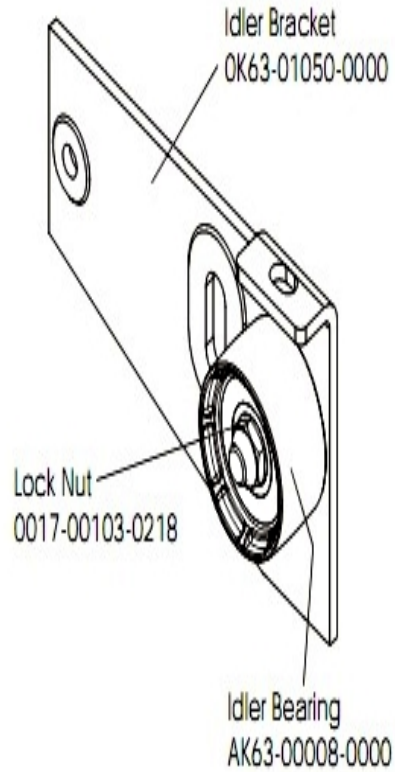

Crankshaft and Bearing Assembly

Ref #	Part Number	Qty	Description
-	0017-00104-0409	2	Hardware: Washer 1.125" OD
-	0017-00104-0458	3	Hardware: Flat Washer 0.75" OD
-	0017-00101-1705	2	Hardware: Bolt 0.5"
-	OK63-01128-0000	2	Needle Bearing
-	OK63-01095-0001	3	Crank Arm Hub
-	OK63-01012-0000	1	Crank Shaft
-	0017-00101-1715	3	Hardware: TORX Cap Screw 0.625"
-	GK63-00002-0077	1	Crankshaft and Bearing Kit
-	0017-00100-0241	2	Hardware: Small Snap Ring .984"
-	0017-00100-0243	2	Hardware: Bowed Retaining Ring .984"
-	OK63-01129-0001	2	Hardware: Large Thrust Washer
-	OK63-01129-0000	2	Hardware: Small Thrust Washer
-	OK63-01018-0000	1	Crank Pulley
-	AK63-00051-0000	1	Pulley Assembly

Front Wheel Assembly

Ref #	Part Number	Qty	Description
-	OK63-01041-0000	2	Hardware: Flat Washer
-	AK63-00016-0001	2	Wheel/Bearing Assembly
-	OK63-01039-0000	2	Wheel Insert
-	0017-00101-1747	6	Hardware: Pan Screw 0.75"
-	AK63-00017-0001	2	Front Wheel Assembly

Handlebar Assembly

Ref #	Part Number	Qty	Description
-	AK63-00101-0001	1	Handlebar Assembly
-	AK63-00084-0000	1	Handlebar
-	OK63-01177-0002	1	Dipped Grip

Idler Bracket Assembly

Ref #	Part Number	Qty	Description
-	AK63-00008-0000	1	Idler w/Bearing
-	OK63-01050-0000	1	Idler Bracket
-	AK63-00021-0000	1	Idler Bracket Assembly
-	0017-00103-0218	1	Hardware: Lock Nut 3/8" ID

Intermediate Shaft and Bearing Assembly

Ref #	Part Number	Qty	Description
-	GK63-00002-0007	1	Intermediate Shaft and Bearing Assembly
-	0017-00100-0242	1	Hardware: Retaining Ring .781"
-	118E-00001-0124	1	Auto-Start Magnet
-	0017-00104-0455	2	Hardware: Delrin Washer 1.250" OD
-	GK63-00002-0079	1	Kit: Upright/Rec Belt And Pulley