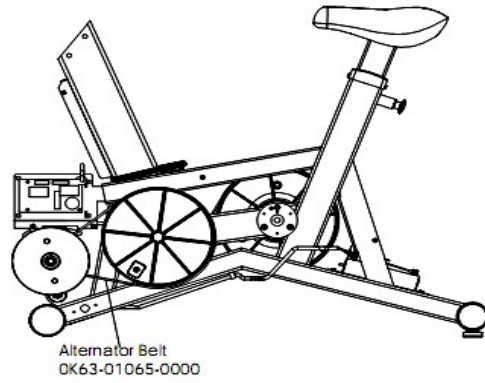

90C Lifecycle - Arctic Silver

90CW-0100-02

Parts Manual

1/5/2019 6:00:56 AM

LifeFitness
WHAT WE LIVE FOR

Table of Contents

[Alternator with Pulley](#).....3
[Belts](#).....4
[Cables](#).....5
[Console Components](#).....6
[Console Screws and Polar Covers](#).....7
[Console Support Assembly](#).....8
[Crankshaft and Bearing Assembly](#).....9
[Front Wheel Assembly](#).....10
[Handlebar Assembly](#).....11
[Idler Bracket Assembly](#).....12
[Intermediate Shaft and Bearing Assembly](#).....13
[Left Side Shroud and Crank Arm](#).....14
[PCB Mounting Bracket Assembly](#).....15
[References](#).....16
[Resistor Assembly](#).....17
[Right Side Shroud and Crank Arm](#).....18
[Seat Latch Assembly](#).....19
[Seat Post Assembly](#).....20
[Seat Post Shrouds](#).....21

Alternator with Pulley

Ref #	Part Number	Qty	Description
-	OK61-01027-0000	1	Flywheel: 6.75" D
-	0017-00103-0117	1	Hardware: Locking Nut 1/2" ID
-	AK63-00093-0000	1	Alternator w/Pulley
-	0017-00009-0841	1	Alternator
-	0017-00104-0044	2	Hardware: Washer 0.75" OD
-	0017-00101-0956	1	Hardware: Bolt 2"
-	0017-00009-0895	1	Alternator Brush Kit

Belts

Ref #	Part Number	Qty	Description
-	OK63-01405-0000	1	BELT: POLY-V; 390J6; 39.00 IN
-	GK63-00002-0079	1	Kit: Upright/Rec Belt And Pulley

Console Components

Ref #	Part Number	Qty	Description
-	AK63-00167-0001	1	Bezel with Overlay Assembly English Metric
-	AK63-00121-0001	1	Console Case Assembly
-	OK63-01277-0000	1	Console Decal
-	A084-92220-A006	1	Console Board
-	AK63-00162-0001	1	Console - English Metric
-	0017-00003-0757	1	9 Volt Battery
-	OK63-01028-0001	1	Case
-	0017-00101-1650	26	Hardware: Phillips Pan Screw 0.375"
-	OK63-01029-0001	1	Battery Door

Console Screws and Polar Covers

Ref #	Part Number	Qty	Description
-	AK61-00035-0000	2	Leg Leveler
-	OK63-01219-0001	1	End Cap
-	OK63-01146-0001	1	Lower Cover
-	OK63-01007-0004	1	Gasket
-	0017-00101-1744	8	Hardware: Phillips Pan Screw
-	OK63-01145-0002	1	Upper Cover