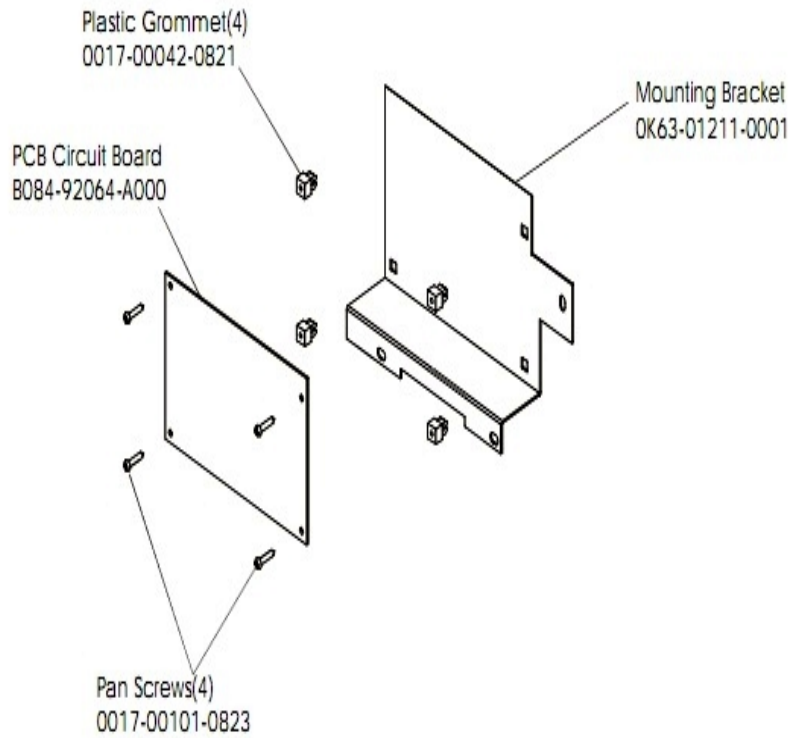

PCB Mounting Bracket Assembly

Ref #	Part Number	Qty	Description
-	0017-00042-0821	4	Hardware: Plastic Grommet
-	0017-00101-0832	4	Hardware: Mounting Bolt. 1"
-	B084-92064-A000	1	PCB Circuit Board
-	OK63-01211-0001	1	Mounting Bracket