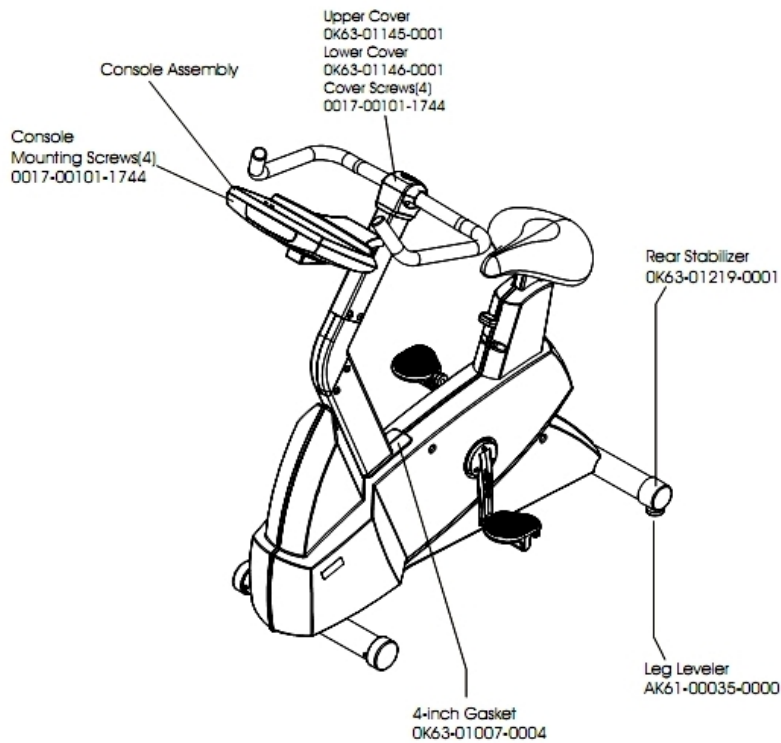

90C Lifecycle - Arctic Silver

90CW-0100-02

Parts Manual

1/5/2019 6:00:56 AM

LifeFitness
WHAT WE LIVE FOR

Table of Contents

[Alternator with Pulley](#).....3
[Belts](#).....4
[Cables](#).....5
[Console Components](#).....6
[Console Screws and Polar Covers](#).....7
[Console Support Assembly](#).....8
[Crankshaft and Bearing Assembly](#).....9
[Front Wheel Assembly](#).....10
[Handlebar Assembly](#).....11
[Idler Bracket Assembly](#).....12
[Intermediate Shaft and Bearing Assembly](#).....13
[Left Side Shroud and Crank Arm](#).....14
[PCB Mounting Bracket Assembly](#).....15
[References](#).....16
[Resistor Assembly](#).....17
[Right Side Shroud and Crank Arm](#).....18
[Seat Latch Assembly](#).....19
[Seat Post Assembly](#).....20
[Seat Post Shrouds](#).....21

Belts

Ref #	Part Number	Qty	Description
-	OK63-01405-0000	1	BELT: POLY-V; 390J6; 39.00 IN
-	GK63-00002-0079	1	Kit: Upright/Rec Belt And Pulley

Console Components

Ref #	Part Number	Qty	Description
-	AK63-00167-0001	1	Bezel with Overlay Assembly English Metric
-	AK63-00121-0001	1	Console Case Assembly
-	OK63-01277-0000	1	Console Decal
-	A084-92220-A006	1	Console Board
-	AK63-00162-0001	1	Console - English Metric
-	0017-00003-0757	1	9 Volt Battery
-	OK63-01028-0001	1	Case
-	0017-00101-1650	26	Hardware: Phillips Pan Screw 0.375"
-	OK63-01029-0001	1	Battery Door

Console Screws and Polar Covers

Ref #	Part Number	Qty	Description
-	AK61-00035-0000	2	Leg Leveler
-	OK63-01219-0001	1	End Cap
-	OK63-01146-0001	1	Lower Cover
-	OK63-01007-0004	1	Gasket
-	0017-00101-1744	8	Hardware: Phillips Pan Screw
-	OK63-01145-0002	1	Upper Cover

Front Wheel Assembly

Ref #	Part Number	Qty	Description
-	OK63-01041-0000	2	Hardware: Flat Washer
-	AK63-00016-0001	2	Wheel/Bearing Assembly
-	OK63-01039-0000	2	Wheel Insert
-	0017-00101-1747	6	Hardware: Pan Screw 0.75"
-	AK63-00017-0001	2	Front Wheel Assembly