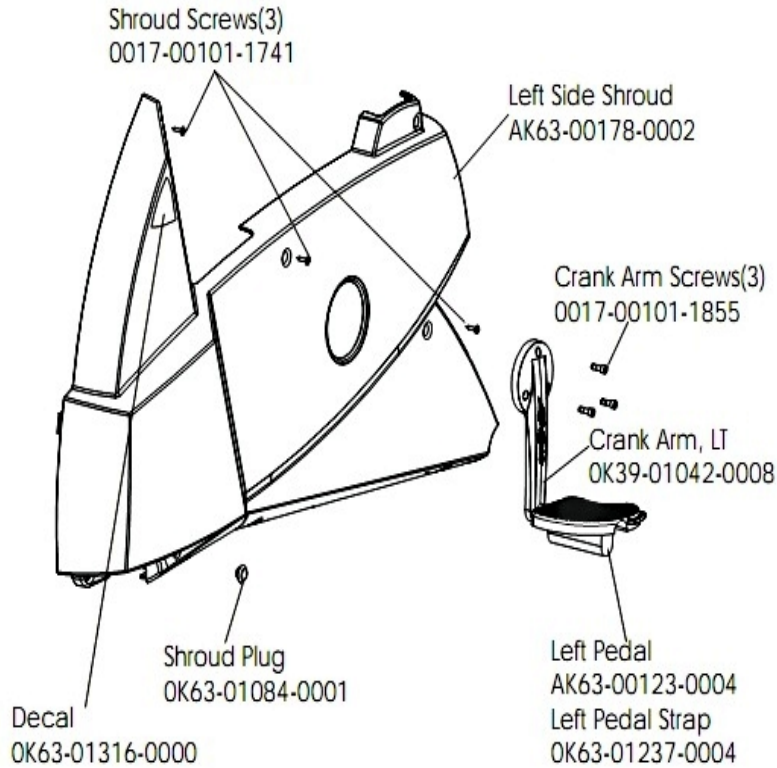

Left Side Shroud and Crank Arm

Ref #	Part Number	Qty	Description
-	0017-00101-1741	3	Hardware: Screw
-	OK39-01042-0008	1	Crank Arm: Left
-	OK63-01237-0004	1	Left Pedal Strap
-	AK63-00178-0002	1	Left Side Shroud
-	OK63-01316-0000	1	Decal
-	OK63-01084-0001	1	Shroud Plug
-	AK63-00123-0004	1	Left Pedal
-	0017-00101-1855	3	Hardware: TORX Screw 0.875"