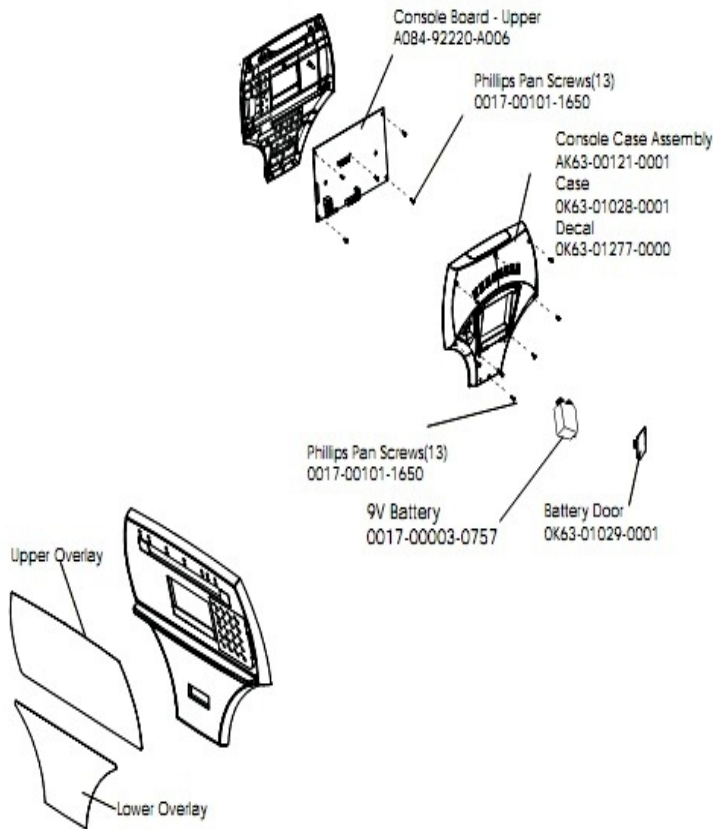

90C Lifecycle - Arctic Silver

90CW-0100-02

Parts Manual

1/5/2019 6:00:56 AM

LifeFitness
WHAT WE LIVE FOR

Table of Contents

[Alternator with Pulley](#).....3
[Belts](#).....4
[Cables](#).....5
[Console Components](#).....6
[Console Screws and Polar Covers](#).....7
[Console Support Assembly](#).....8
[Crankshaft and Bearing Assembly](#).....9
[Front Wheel Assembly](#).....10
[Handlebar Assembly](#).....11
[Idler Bracket Assembly](#).....12
[Intermediate Shaft and Bearing Assembly](#).....13
[Left Side Shroud and Crank Arm](#).....14
[PCB Mounting Bracket Assembly](#).....15
[References](#).....16
[Resistor Assembly](#).....17
[Right Side Shroud and Crank Arm](#).....18
[Seat Latch Assembly](#).....19
[Seat Post Assembly](#).....20
[Seat Post Shrouds](#).....21

Belts

Ref #	Part Number	Qty	Description
-	OK63-01405-0000	1	BELT: POLY-V; 390J6; 39.00 IN
-	GK63-00002-0079	1	Kit: Upright/Rec Belt And Pulley

Console Components

Ref #	Part Number	Qty	Description
-	AK63-00167-0001	1	Bezel with Overlay Assembly English Metric
-	AK63-00121-0001	1	Console Case Assembly
-	OK63-01277-0000	1	Console Decal
-	A084-92220-A006	1	Console Board
-	AK63-00162-0001	1	Console - English Metric
-	0017-00003-0757	1	9 Volt Battery
-	OK63-01028-0001	1	Case
-	0017-00101-1650	26	Hardware: Phillips Pan Screw 0.375"
-	OK63-01029-0001	1	Battery Door