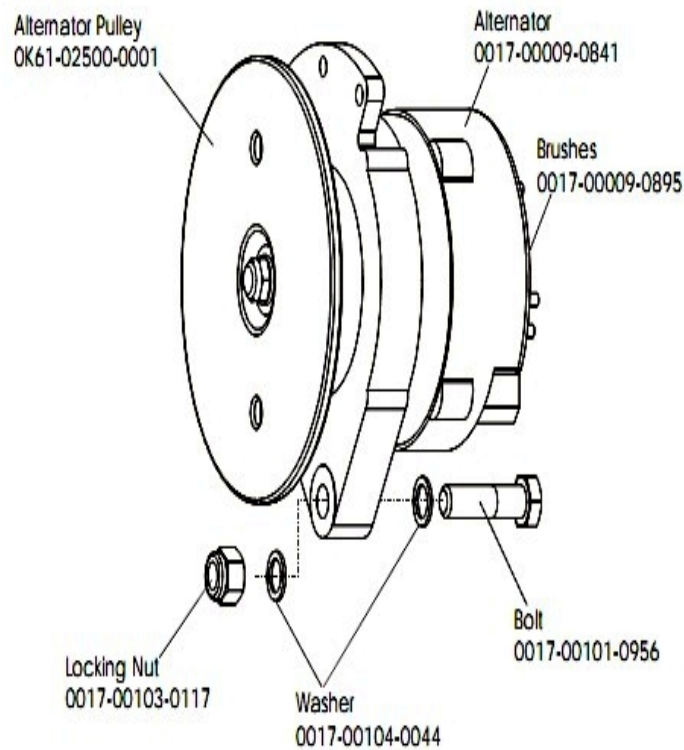

90C Lifecycle - Arctic Silver

90CW-0100-02

Parts Manual

1/5/2019 6:00:56 AM

LifeFitness
WHAT WE LIVE FOR

Table of Contents

[Alternator with Pulley](#).....3
[Belts](#).....4
[Cables](#).....5
[Console Components](#).....6
[Console Screws and Polar Covers](#).....7
[Console Support Assembly](#).....8
[Crankshaft and Bearing Assembly](#).....9
[Front Wheel Assembly](#).....10
[Handlebar Assembly](#).....11
[Idler Bracket Assembly](#).....12
[Intermediate Shaft and Bearing Assembly](#).....13
[Left Side Shroud and Crank Arm](#).....14
[PCB Mounting Bracket Assembly](#).....15
[References](#).....16
[Resistor Assembly](#).....17
[Right Side Shroud and Crank Arm](#).....18
[Seat Latch Assembly](#).....19
[Seat Post Assembly](#).....20
[Seat Post Shrouds](#).....21

Alternator with Pulley

Ref #	Part Number	Qty	Description
-	OK61-01027-0000	1	Flywheel: 6.75" D
-	0017-00103-0117	1	Hardware: Locking Nut 1/2" ID
-	AK63-00093-0000	1	Alternator w/Pulley
-	0017-00009-0841	1	Alternator
-	0017-00104-0044	2	Hardware: Washer 0.75" OD
-	0017-00101-0956	1	Hardware: Bolt 2"
-	0017-00009-0895	1	Alternator Brush Kit

Belts

Ref #	Part Number	Qty	Description
-	OK63-01405-0000	1	BELT: POLY-V; 390J6; 39.00 IN
-	GK63-00002-0079	1	Kit: Upright/Rec Belt And Pulley

Console Components

Ref #	Part Number	Qty	Description
-	AK63-00167-0001	1	Bezel with Overlay Assembly English Metric
-	AK63-00121-0001	1	Console Case Assembly
-	OK63-01277-0000	1	Console Decal
-	A084-92220-A006	1	Console Board
-	AK63-00162-0001	1	Console - English Metric
-	0017-00003-0757	1	9 Volt Battery
-	OK63-01028-0001	1	Case
-	0017-00101-1650	26	Hardware: Phillips Pan Screw 0.375"
-	OK63-01029-0001	1	Battery Door

Console Screws and Polar Covers

Ref #	Part Number	Qty	Description
-	AK61-00035-0000	2	Leg Leveler
-	OK63-01219-0001	1	End Cap
-	OK63-01146-0001	1	Lower Cover
-	OK63-01007-0004	1	Gasket
-	0017-00101-1744	8	Hardware: Phillips Pan Screw
-	OK63-01145-0002	1	Upper Cover