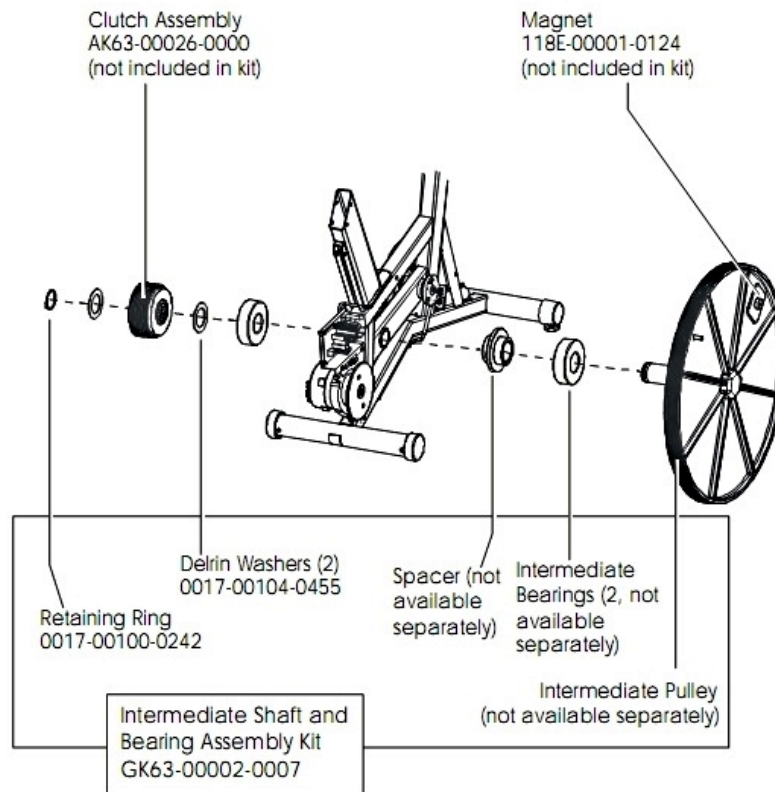

Crankshaft and Bearing Assembly

Ref #	Part Number	Qty	Description
-	0017-00104-0409	2	Hardware: Washer 1.125" OD
-	0017-00104-0458	3	Hardware: Flat Washer 0.75" OD
-	0017-00101-1705	2	Hardware: Bolt 0.5"
-	OK63-01128-0000	2	Needle Bearing
-	OK63-01095-0001	3	Crank Arm Hub
-	OK63-01012-0000	1	Crank Shaft
-	0017-00101-1715	3	Hardware: TORX Cap Screw 0.625"
-	GK63-00002-0077	1	Crankshaft and Bearing Kit
-	0017-00100-0241	2	Hardware: Small Snap Ring .984"
-	0017-00100-0243	2	Hardware: Bowed Retaining Ring .984"
-	OK63-01129-0001	2	Hardware: Large Thrust Washer
-	OK63-01129-0000	2	Hardware: Small Thrust Washer
-	OK63-01018-0000	1	Crank Pulley
-	AK63-00051-0000	1	Pulley Assembly

Front Wheel Assembly

Ref #	Part Number	Qty	Description
-	OK63-01041-0000	2	Hardware: Flat Washer
-	AK63-00016-0001	2	Wheel/Bearing Assembly
-	OK63-01039-0000	2	Wheel Insert
-	0017-00101-1747	6	Hardware: Pan Screw 0.75"
-	AK63-00017-0001	2	Front Wheel Assembly

Handlebar Assembly

Ref #	Part Number	Qty	Description
-	AK63-00101-0001	1	Handlebar Assembly
-	AK63-00084-0000	1	Handlebar
-	OK63-01177-0002	1	Dipped Grip

Idler Bracket Assembly

Ref #	Part Number	Qty	Description
-	AK63-00008-0000	1	Idler w/Bearing
-	OK63-01050-0000	1	Idler Bracket
-	AK63-00021-0000	1	Idler Bracket Assembly
-	0017-00103-0218	1	Hardware: Lock Nut 3/8" ID

Intermediate Shaft and Bearing Assembly

Ref #	Part Number	Qty	Description
-	GK63-00002-0007	1	Intermediate Shaft and Bearing Assembly
-	0017-00100-0242	1	Hardware: Retaining Ring .781"
-	118E-00001-0124	1	Auto-Start Magnet
-	0017-00104-0455	2	Hardware: Delrin Washer 1.250" OD
-	GK63-00002-0079	1	Kit: Upright/Rec Belt And Pulley