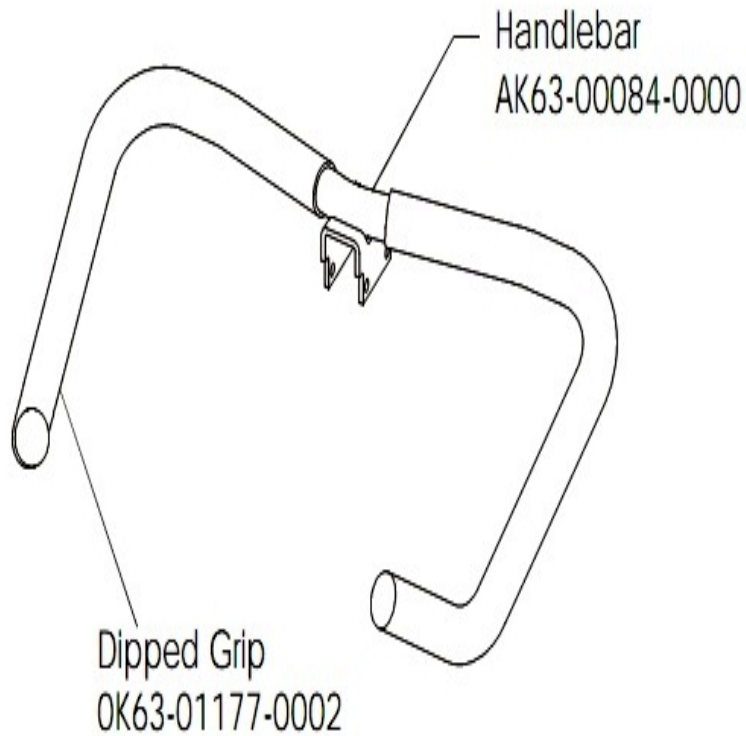

Handlebar Assembly

Ref #	Part Number	Qty	Description
-	AK63-00101-0001	1	Handlebar Assembly
-	AK63-00084-0000	1	Handlebar
-	OK63-01177-0002	1	Dipped Grip