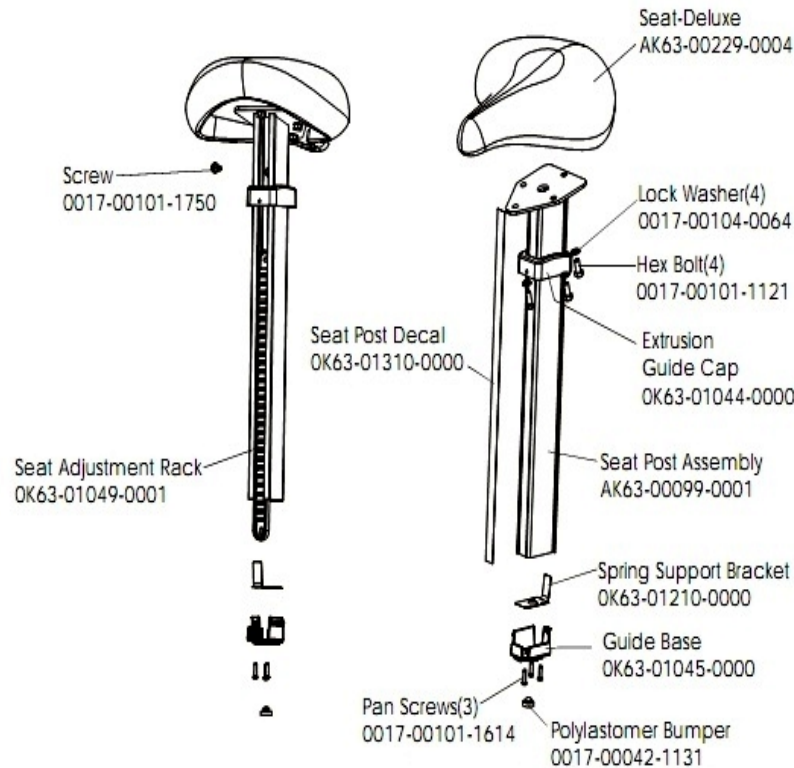

Seat Post Assembly

Ref #	Part Number	Qty	Description
-	OK63-01310-0000	1	Seat Post Decal
-	OK63-01045-0000	1	Guide Base
-	OK63-01049-0001	1	Seat Adjustment Rack
-	AK63-00229-0004	1	Seat-Deluxe
-	0017-00101-1614	3	Hardware: Screw 0.625"
-	OK63-01044-0000	1	Extrusion Guide Cap
-	0017-00104-0064	4	Hardware: Lock Washer 0.586" OD
-	0017-00101-1750	1	Hardware: Screw 0.75"
-	AK63-00232-0003	1	Seat Post Assembly
-	0017-00042-1131	1	Bumper
-	AK63-00099-0001	1	Seat Post Assembly
-	OK63-01210-0000	1	Spring Support Bracket
-	0017-00101-1121	4	Hardware: Bolt 4.6875"