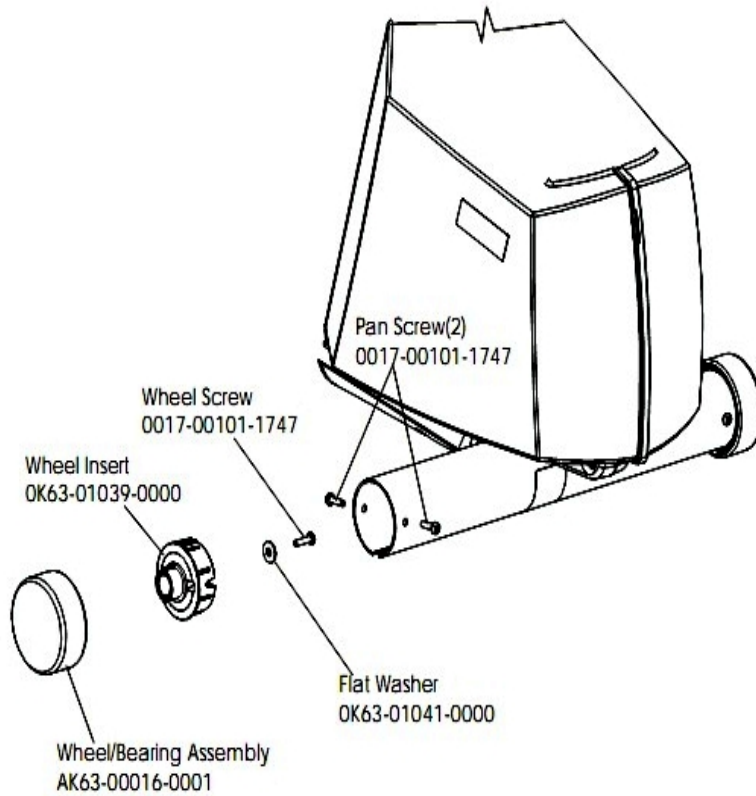

Front Wheel Assembly

Ref #	Part Number	Qty	Description
-	OK63-01041-0000	2	Hardware: Flat Washer
-	AK63-00016-0001	2	Wheel/Bearing Assembly
-	OK63-01039-0000	2	Wheel Insert
-	0017-00101-1747	6	Hardware: Pan Screw 0.75"
-	AK63-00017-0001	2	Front Wheel Assembly