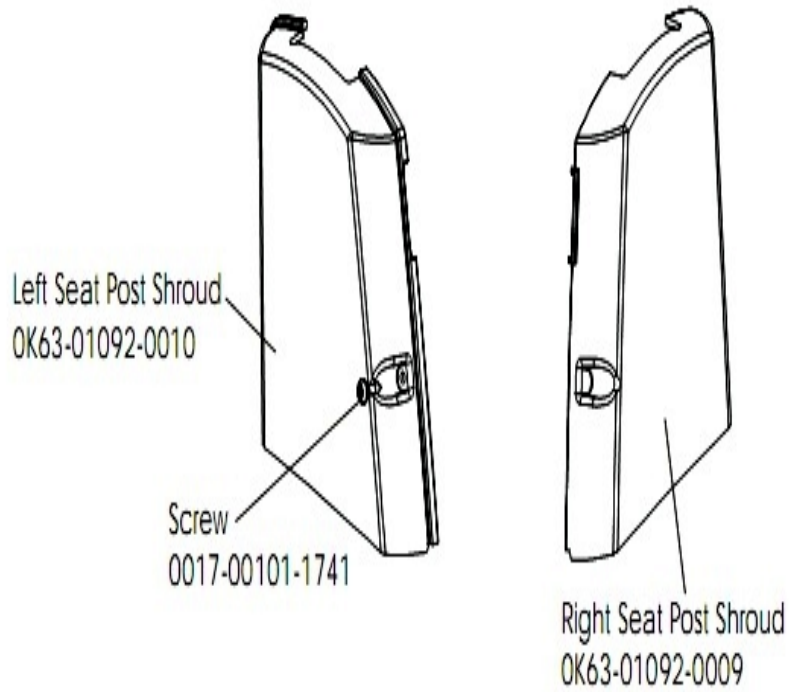

Seat Post Shrouds

Ref #	Part Number	Qty	Description
-	OK63-01092-0010	1	Left Seat Post Shroud
-	OK63-01092-0009	1	Right Seat Post Shroud
-	0017-00101-1741	1	Hardware: Screw