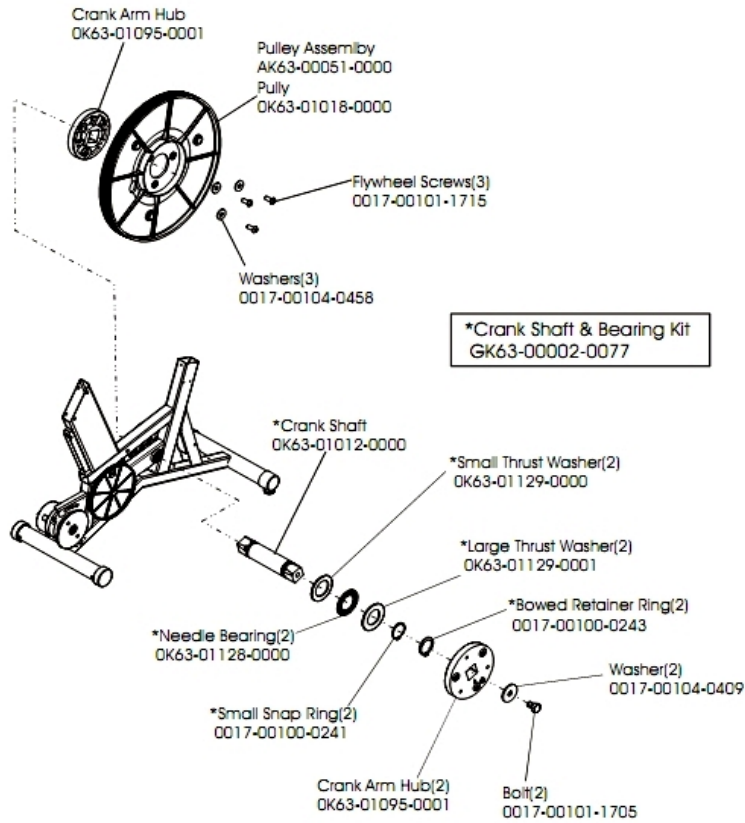

Belts

Ref #	Part Number	Qty	Description
-	OK63-01405-0000	1	BELT: POLY-V; 390J6; 39.00 IN
-	GK63-00002-0079	1	Kit: Upright/Rec Belt And Pulley

Console Components

Ref #	Part Number	Qty	Description
-	AK63-00167-0001	1	Bezel with Overlay Assembly English Metric
-	AK63-00121-0001	1	Console Case Assembly
-	OK63-01277-0000	1	Console Decal
-	A084-92220-A006	1	Console Board
-	AK63-00162-0001	1	Console - English Metric
-	0017-00003-0757	1	9 Volt Battery
-	OK63-01028-0001	1	Case
-	0017-00101-1650	26	Hardware: Phillips Pan Screw 0.375"
-	OK63-01029-0001	1	Battery Door

Console Screws and Polar Covers

Ref #	Part Number	Qty	Description
-	AK61-00035-0000	2	Leg Leveler
-	OK63-01219-0001	1	End Cap
-	OK63-01146-0001	1	Lower Cover
-	OK63-01007-0004	1	Gasket
-	0017-00101-1744	8	Hardware: Phillips Pan Screw
-	OK63-01145-0002	1	Upper Cover

Console Support Assembly

Ref #	Part Number	Qty	Description
-	OK63-01191-0003	1	Handlebar Cover-Right
-	AK63-00089-0002	1	Console Support Weldment Assembly
-	OK63-01320-0000	1	End Cap
-	OK63-01178-0001	1	I-Beam Joint
-	OK63-01191-0004	1	Handlebar Cover-Left
-	0017-00101-1755	4	Hardware: TORX Bolt 0.75"
-	0017-00101-1753	4	Hardware: Pan Screw 0.3125"

Crankshaft and Bearing Assembly

Ref #	Part Number	Qty	Description
-	0017-00104-0409	2	Hardware: Washer 1.125" OD
-	0017-00104-0458	3	Hardware: Flat Washer 0.75" OD
-	0017-00101-1705	2	Hardware: Bolt 0.5"
-	OK63-01128-0000	2	Needle Bearing
-	OK63-01095-0001	3	Crank Arm Hub
-	OK63-01012-0000	1	Crank Shaft
-	0017-00101-1715	3	Hardware: TORX Cap Screw 0.625"
-	GK63-00002-0077	1	Crankshaft and Bearing Kit
-	0017-00100-0241	2	Hardware: Small Snap Ring .984"
-	0017-00100-0243	2	Hardware: Bowed Retaining Ring .984"
-	OK63-01129-0001	2	Hardware: Large Thrust Washer
-	OK63-01129-0000	2	Hardware: Small Thrust Washer
-	OK63-01018-0000	1	Crank Pulley
-	AK63-00051-0000	1	Pulley Assembly