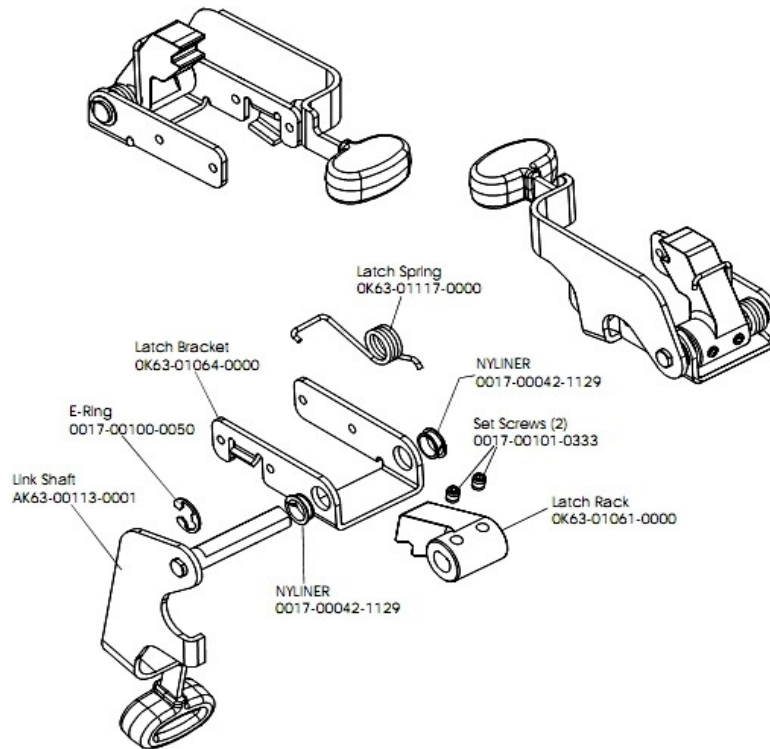

References

Ref #	Part Number	Qty	Description
-	0017-00021-2846	1	F-Type Panel Connector
-	0017-00008-0205	1	5 oz Bottle - Arctic Silver
-	0017-00008-0204	1	Paint Spray Can - Arctic Silver
-	AK32-00078-0001	1	Power Extension Cable: 120"
-	0K63-01329-0000	1	Bracket
-	AK32-00020-0002	1	Coax Cable: 120"
-	GK63-00002-0002	1	Polar Upgrade Kit
-	GK63-00002-0004	1	Accessory Tray
-	GK63-00002-0044	1	Hardware Bag
-	GK63-00002-0044	1	Hardware Bag
-	GK63-00002-0044	1	Hardware Bag
-	GK63-00002-0044	1	Hardware Bag
-	GK63-00002-0044	1	Hardware Bag
-	GK63-00002-0044	1	Hardware Bag
-	GK63-00002-0044	1	Hardware Bag
-	GK63-00002-0044	1	Hardware Bag
-	GK63-00002-0044	1	Hardware Bag
-	0017-00008-0206	1	.33oz Pen - Arctic Silver
-	AK63-00215-0000	1	Bracket Assembly

Resistor Assembly

Ref #	Part Number	Qty	Description
-	OK63-01215-0000	1	Hardware: Resistor Retainer
-	100E-00002-0084	1	Resistor
-	AK63-00114-0000	1	Resistor Assembly
-	OK63-01166-0000	1	Resistor Mounting Rod
-	OK63-01165-0000	2	Resistor Bracket
-	0017-00103-0081	3	Hardware: Hex Nut ID
-	0017-00101-1282	2	Hardware: TORX Screw 0.375"

Right Side Shroud and Crank Arm

Ref #	Part Number	Qty	Description
-	AK63-00123-0003	1	Right Pedal
-	OK63-01237-0003	1	Right Pedal Strap
-	AK63-00178-0001	1	Right Side Shroud
-	OK39-01042-0007	1	Crank Arm: Right
-	0017-00101-1741	8	Hardware: Screw
-	0017-00101-1855	3	Hardware: TORX Screw 0.875"
-	OK63-01316-0000	1	Decal

Seat Latch Assembly

Seat Latch Assembly
AK63-00043-0001

Ref #	Part Number	Qty	Description
-	OK63-01064-0000	1	Latch Bracket
-	AK63-00113-0001	1	Link Shaft Assembly
-	OK63-01117-0000	1	Latch Spring
-	AK63-00043-0001	1	Seat Latch Assembly
-	0017-00101-0333	2	Hardware: Screw 0.3125"
-	0017-00042-1129	2	Hardware: Nyliner Ring - 1/2" Diameter
-	0017-00100-0050	1	Hardware: E-Ring .5"
-	OK63-01061-0000	1	Latch Rack