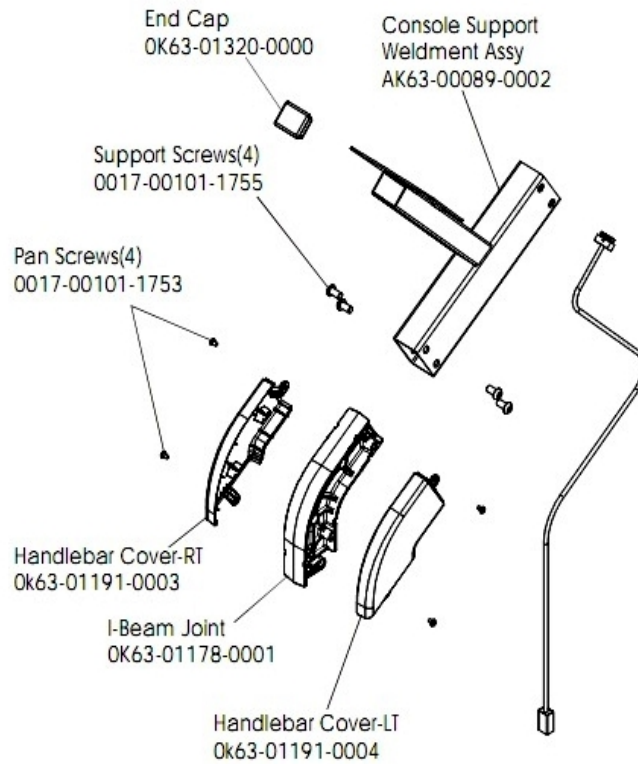

Console Support Assembly

Ref #	Part Number	Qty	Description
-	OK63-01191-0003	1	Handlebar Cover-Right
-	AK63-00089-0002	1	Console Support Weldment Assembly
-	OK63-01320-0000	1	End Cap
-	OK63-01178-0001	1	I-Beam Joint
-	OK63-01191-0004	1	Handlebar Cover-Left
-	0017-00101-1755	4	Hardware: TORX Bolt 0.75"
-	0017-00101-1753	4	Hardware: Pan Screw 0.3125"