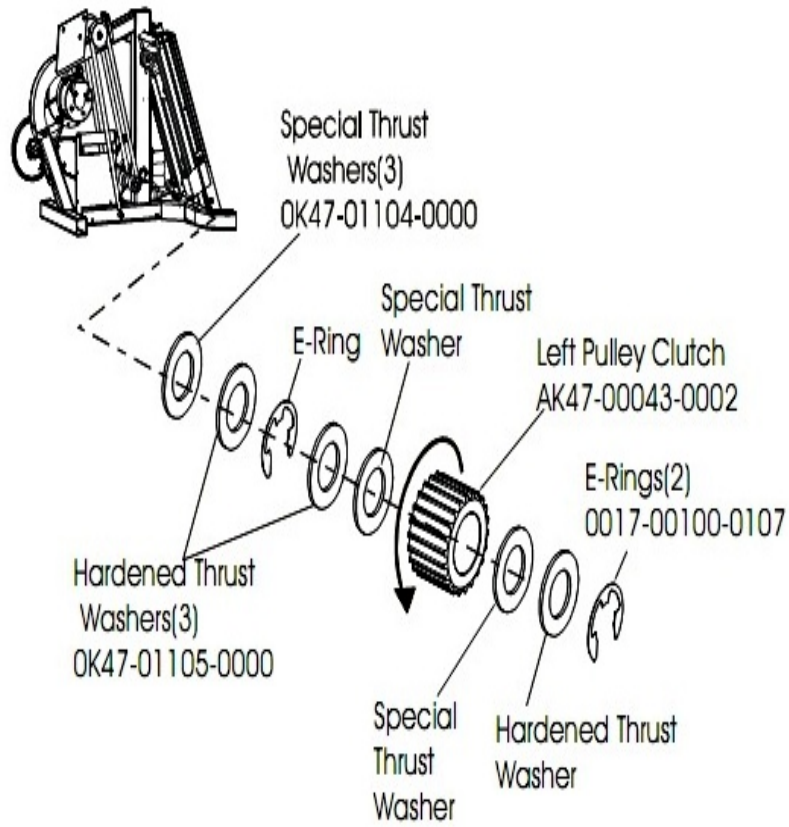

Left Clutch Assembly

Ref #	Part Number	Qty	Description
-	AK47-00043-0002	1	Left Clutch Sprocket Assembly
-	OK47-01105-0000	3	Hardware: Hardened Thrust Washer
-	0017-00100-0107	2	Hardware: E-Ring 1"
-	OK47-01104-0000	3	Hardware: Thrust Washer