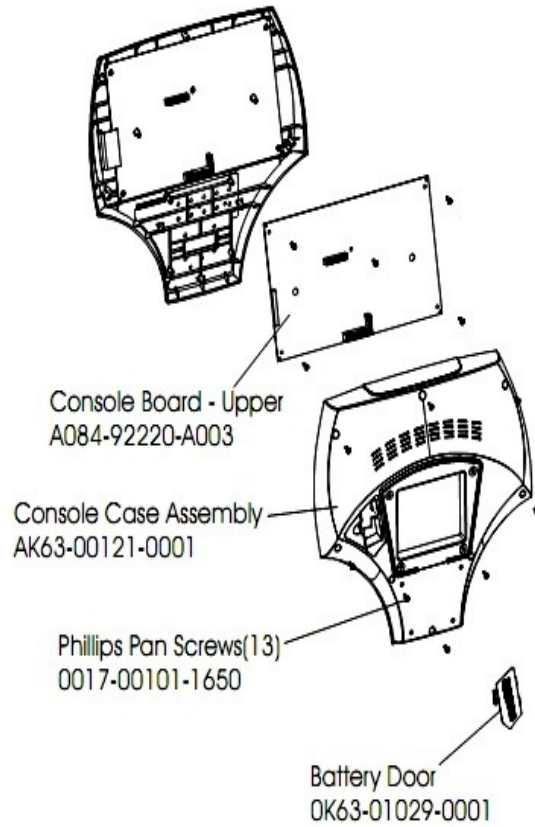

Console and Related Components

Ref #	Part Number	Qty	Description
-	AK63-00121-0001	1	Console Case Assembly
-	AK47-00156-0001	1	Console Assembly English/Metric
-	0017-00101-1650	13	Hardware: Phillips Pan Screw 0.375"
-	A084-92219-A024	1	Console Board - Upper
-	AK47-00100-0001	1	Overlay/Bezel/Switch Assembly English/Metric
-	OK63-01029-0001	1	Battery Door