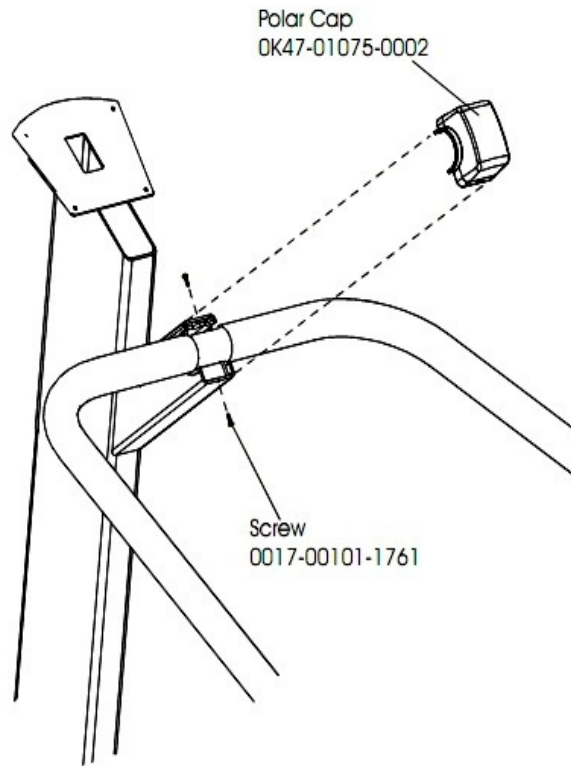

Polar Cap

Ref #	Part Number	Qty	Description
-	0K47-01075-0001	1	Cap: Polar; Stealth; S/C-C
-	0017-00101-1761	2	Hardware: Phillips Pan Screw 0.375"