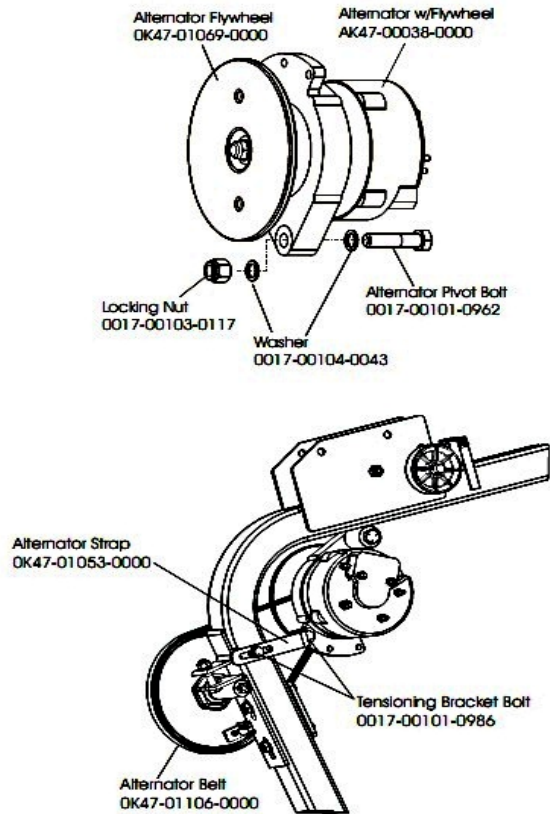

90S Stairclimber

90S-0000-04

Parts Manual

1/5/2019 6:13:50 AM

Table of Contents

Alternator Assembly	3
Cables	4
Clutch/Shaft/Pulley Assembly	5
Console and Related Components	6
Crossover Pulley Assembly	7
Frame Components	8
Guide Rollers	9
Left Clutch Assembly	10
Pedal Assembly	11
Polar Cap	13
Power Control Board & Resistor	14
References	15
Shrouds and Pedal Tube	16

Alternator Assembly

Ref #	Part Number	Qty	Description
-	0017-00101-0986	2	Hardware: Bolt 0.75"
-	0017-00103-0117	1	Hardware: Locking Nut 1/2" ID
-	0017-00101-0962	1	Hardware: Alternator Pivot Bolt 3.5"
-	OK47-01230-0000	1	FLYWHEEL
-	0017-00104-0043	2	Hardware: Flat Washer 0.734" OD
-	OK47-01053-0000	2	Tensioning Bracket
-	OK47-01229-0000	1	BELT: POLY-V; 320J6; 32.00 IN.
-	AK47-00038-0000	1	Alternator with Flywheel

Clutch/Shaft/Pulley Assembly

Ref #	Part Number	Qty	Description
-	0017-00100-0107	1	Hardware: E-Ring 1"
-	OK47-01104-0000	3	Hardware: Thrust Washer
-	AK47-00043-0001	1	Right Clutch Sprocket Assembly
-	OK47-01105-0000	2	Hardware: Hardened Thrust Washer
-	GK47-00002-0036	1	KIT: STEPPER BELT AND PULLEY
-	AK47-00006-0000	1	Clutchshaft Pulley Assembly

Guide Rollers

Ref #	Part Number	Qty	Description
-	0K47-01154-0000	1	Spring Pulley Shaft
-	0K47-01066-0000	2	Return Spring Pulley
-	0017-00101-1048	1	Hardware: Bolt 3"
-	AK63-00008-0000	2	Idler w/Bearing
-	0017-00103-0025	2	Hardware: Locking Nut 3/8" ID
-	0017-00009-1147	2	Belt Idler Pulley
-	0017-00100-0050	6	Hardware: E-Ring .5"
-	0017-00101-1098	2	Hardware: Bolt 1.5"
-	0017-00101-1722	1	Hardware: Bolt 5"