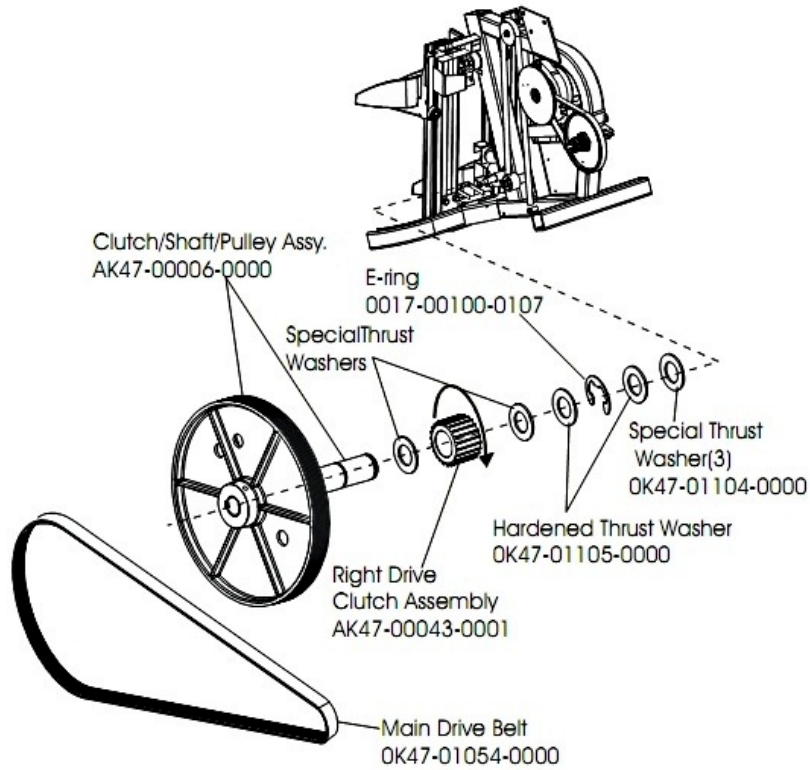

90S Stairclimber

90S-0000-04

Parts Manual

1/5/2019 6:13:50 AM

Table of Contents

Alternator Assembly	3
Cables	4
Clutch/Shaft/Pulley Assembly	5
Console and Related Components	6
Crossover Pulley Assembly	7
Frame Components	8
Guide Rollers	9
Left Clutch Assembly	10
Pedal Assembly	11
Polar Cap	13
Power Control Board & Resistor	14
References	15
Shrouds and Pedal Tube	16

Alternator Assembly

Ref #	Part Number	Qty	Description
-	0017-00101-0986	2	Hardware: Bolt 0.75"
-	0017-00103-0117	1	Hardware: Locking Nut 1/2" ID
-	0017-00101-0962	1	Hardware: Alternator Pivot Bolt 3.5"
-	OK47-01230-0000	1	FLYWHEEL
-	0017-00104-0043	2	Hardware: Flat Washer 0.734" OD
-	OK47-01053-0000	2	Tensioning Bracket
-	OK47-01229-0000	1	BELT: POLY-V; 320J6; 32.00 IN.
-	AK47-00038-0000	1	Alternator with Flywheel

Clutch/Shaft/Pulley Assembly

Ref #	Part Number	Qty	Description
-	0017-00100-0107	1	Hardware: E-Ring 1"
-	OK47-01104-0000	3	Hardware: Thrust Washer
-	AK47-00043-0001	1	Right Clutch Sprocket Assembly
-	OK47-01105-0000	2	Hardware: Hardened Thrust Washer
-	GK47-00002-0036	1	KIT: STEPPER BELT AND PULLEY
-	AK47-00006-0000	1	Clutchshaft Pulley Assembly