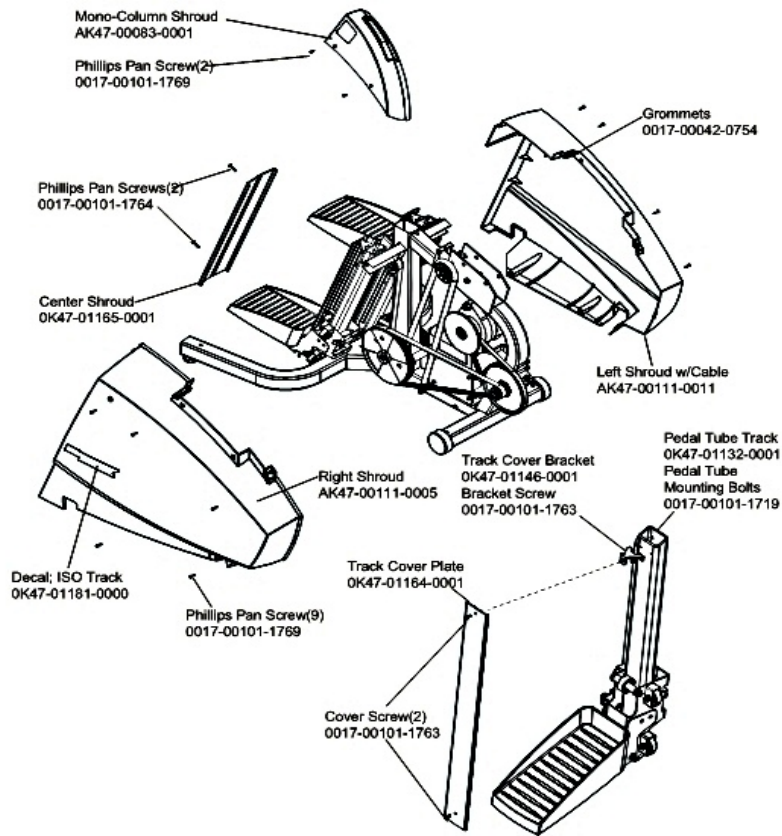

Shrouds and Pedal Tube

Ref #	Part Number	Qty	Description
-	0K47-01132-0001	1	Pedal Tube
-	0017-00101-1763	3	Hardware: Phillips Pan Screw 0.375"
-	AK47-00111-0011	1	Shroud with Decal and Cable- Left
-	AK47-00111-0005	1	Shroud with Decal - Right
-	0017-00101-1769	11	Hardware: Phillips Pan Screw 0.75"
-	0017-00042-0754	1	Hardware: Grommet
-	0K47-01165-0001	1	Center Shroud
-	0K47-01164-0001	1	Track Cover
-	0017-00101-1764	2	Hardware: Phillips Pan Screw 1"
-	AK47-00083-0001	1	Mono-Column Shroud
-	0K47-01181-0000	2	Decal
-	0K47-01146-0001	1	Track Cover Bracket
-	0017-00101-1719	1	Hardware: Pedal Tube Mounting Bolt 0.75"