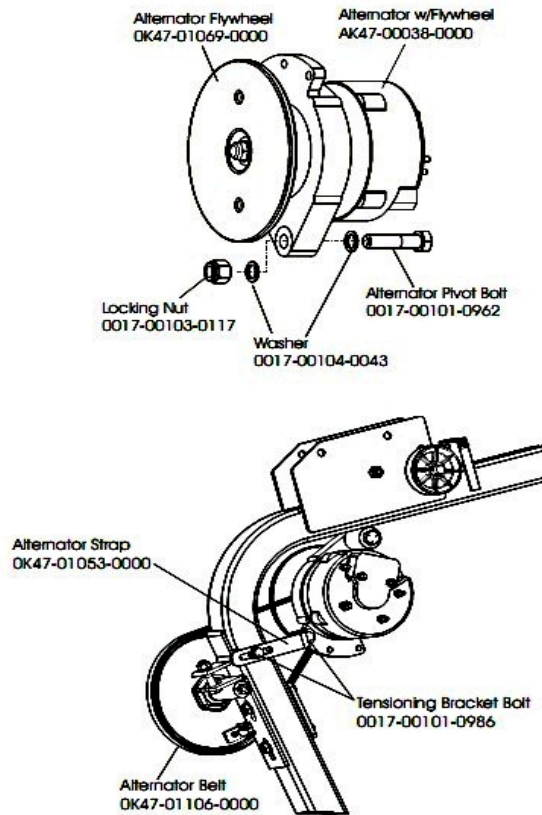

90S Stairclimber - Arctic Silver

90SW-0000-02

Parts Manual

1/5/2019 6:22:26 AM

Table of Contents

[Alternator Assembly](#).....3
[Cables](#).....4
[Clutch, Shaft and Pulley Assembly](#).....5
[Console Components](#).....6
[Crossover Pulley Assembly](#).....7
[Frame Components](#).....8
[Guide Rollers](#).....9
[Left Clutch Assembly](#).....10
[Pedal Assembly](#).....11
[Polar Cap](#).....13
[Power Control Board and Resistor](#).....14
[References](#).....15
[Shrouds and Pedal Tube](#).....16

Alternator Assembly

Ref #	Part Number	Qty	Description
-	0017-00101-0986	1	Hardware: Bolt 0.75"
-	0017-00103-0117	1	Hardware: Locking Nut 1/2" ID
-	0017-00101-0962	1	Hardware: Alternator Pivot Bolt 3.5"
-	OK47-01230-0000	1	FLYWHEEL
-	0017-00104-0043	2	Hardware: Flat Washer 0.734" OD
-	OK47-01053-0000	1	Tensioning Bracket
-	OK47-01229-0000	1	BELT: POLY-V; 320J6; 32.00 IN.
-	AK47-00038-0000	1	Alternator with Flywheel

Clutch, Shaft and Pulley Assembly

Ref #	Part Number	Qty	Description
-	OK47-01104-0000	3	Hardware: Thrust Washer
-	0017-00100-0107	1	Hardware: E-Ring 1"
-	AK47-00006-0000	1	Clutchshaft Pulley Assembly
-	AK47-00043-0001	1	Right Clutch Sprocket Assembly
-	GK47-00002-0036	1	KIT: STEPPER BELT AND PULLEY
-	OK47-01105-0000	2	Hardware: Hardened Thrust Washer

Guide Rollers

Ref #	Part Number	Qty	Description
-	OK47-01154-0000	1	Spring Pulley Shaft
-	OK47-01066-0000	2	Return Spring Pulley
-	0017-00101-1048	1	Hardware: Bolt 3"
-	AK63-00008-0000	2	Idler w/Bearing
-	0017-00103-0025	2	Hardware: Locking Nut 3/8" ID
-	0017-00009-1147	2	Belt Idler Pulley
-	0017-00100-0050	6	Hardware: E-Ring .5"
-	0017-00101-1098	2	Hardware: Bolt 1.5"
-	0017-00101-1722	1	Hardware: Bolt 5"