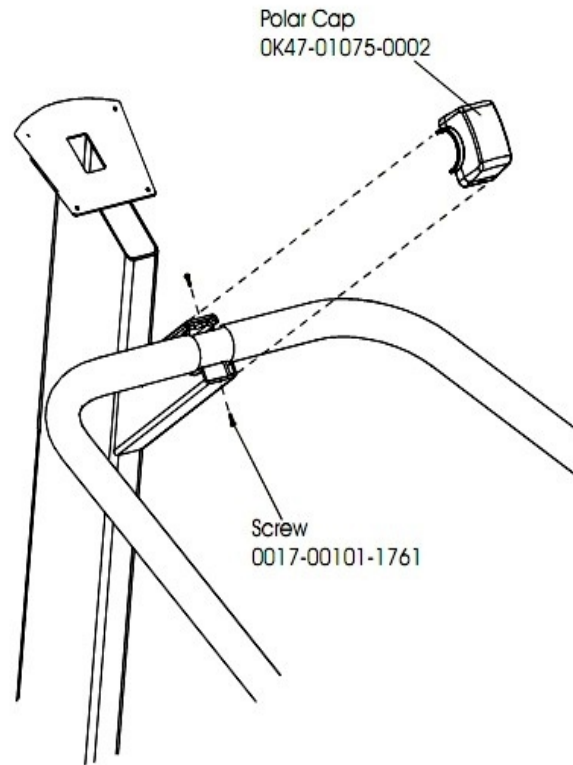

Polar Cap

Ref #	Part Number	Qty	Description
-	0K47-01075-0001	1	Cap: Polar; Stealth; S/C-C
-	0017-00101-1761	2	Hardware: Phillips Pan Screw 0.375"