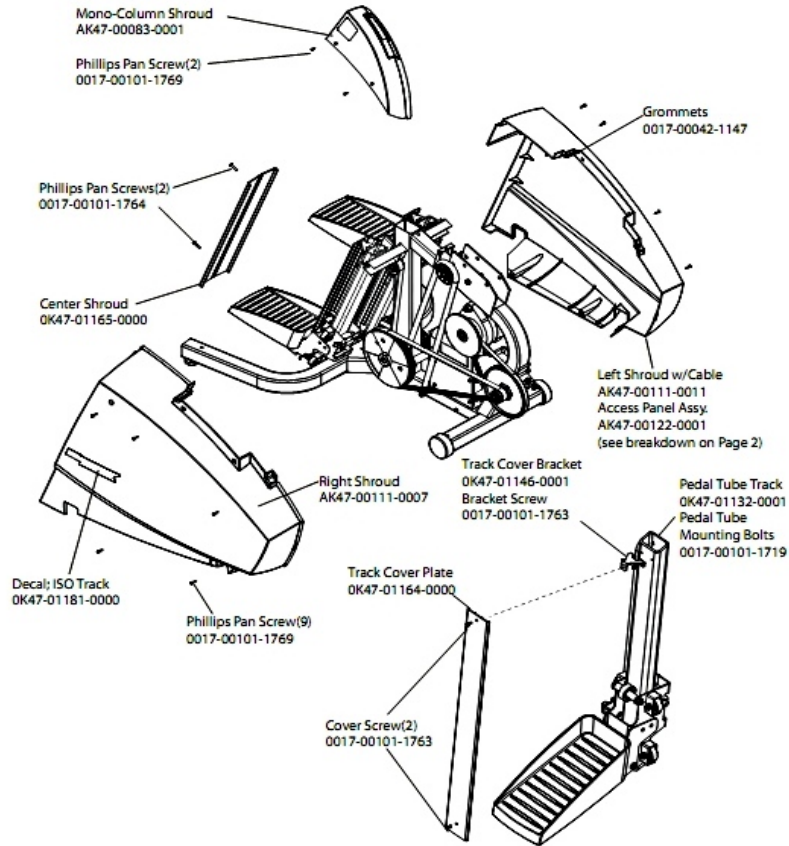

Shrouds and Pedal Tube

Ref #	Part Number	Qty	Description
-	OK47-01146-0001	2	Track Cover Bracket
-	OK47-01181-0000	2	Decal
-	AK47-00111-0007	1	Shroud with Decal - Right
-	AK47-00083-0001	1	Mono-Column Shroud
-	0017-00101-1764	2	Hardware: Phillips Pan Screw 1"
-	0017-00101-1719	2	Hardware: Pedal Tube Mounting Bolt 0.75"
-	OK47-01165-0001	1	Center Shroud
-	0017-00042-1147	1	Hardware: Nylon Grommet
-	0017-00101-1769	11	Hardware: Phillips Pan Screw 0.75"
-	AK47-00111-0011	1	Shroud with Decal and Cable- Left
-	0017-00101-1763	5	Hardware: Phillips Pan Screw 0.375"
-	AK47-00122-0001	1	Access Panel Assembly
-	OK47-01132-0001	2	Pedal Tube
-	OK47-01164-0001	1	Track Cover