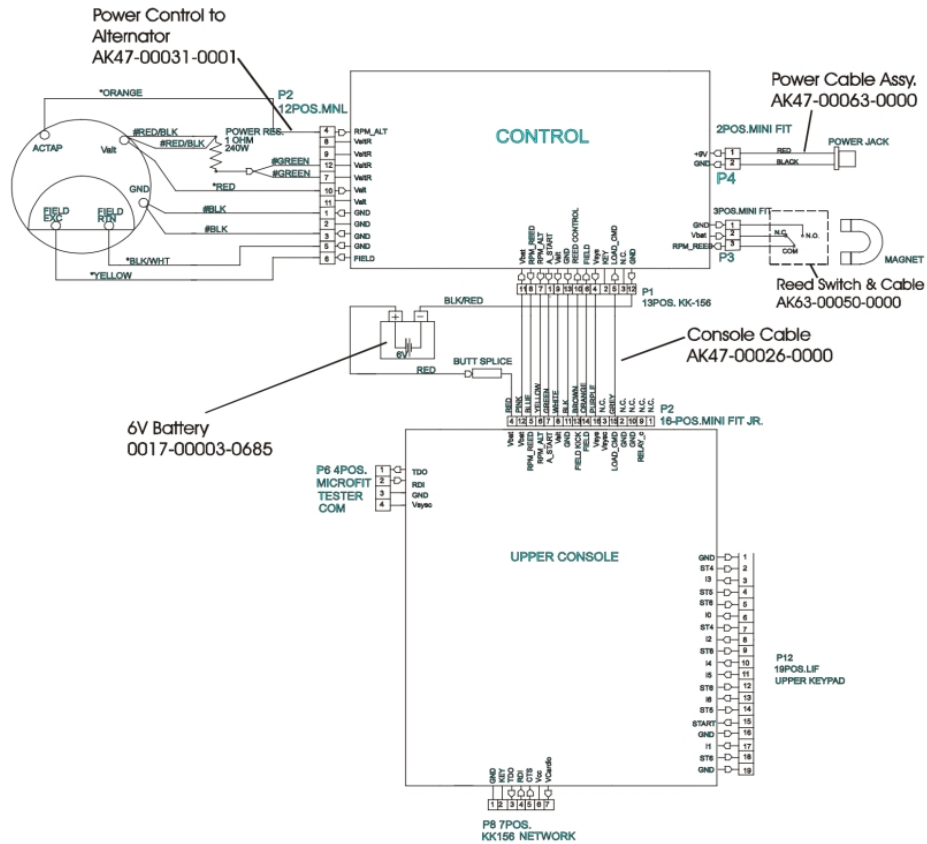

Cables

Ref #	Part Number	Qty	Description
-	0017-00003-0704	1	Line Cord 10A 125 V
-	0017-00003-0685	1	6V Battery
-	AK47-00063-0000	1	DC Power Cable
-	118E-00001-0267	2	Power Supply: External; 9V; 3 AMP
-	AK63-00050-0000	1	Reed Switch Bracket Assembly
-	AK47-00031-0001	1	Power Control Cable
-	AK47-00026-0000	1	Upper Console Cable