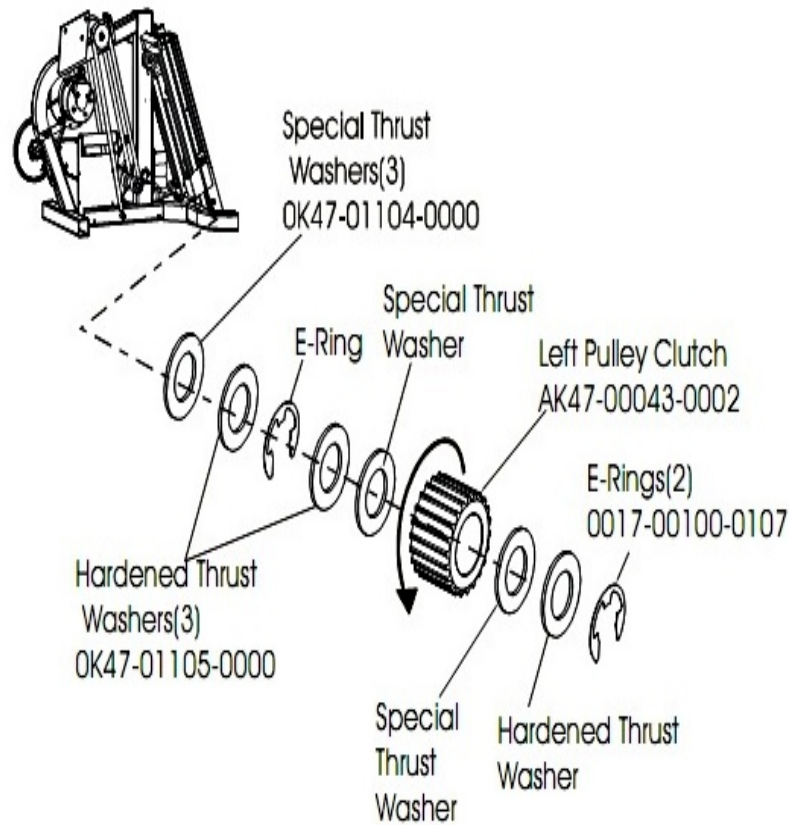

Left Clutch Assembly

Ref #	Part Number	Qty	Description
-	AK47-00043-0002	1	Left Clutch Sprocket Assembly
-	OK47-01105-0000	3	Hardware: Hardened Thrust Washer
-	0017-00100-0107	2	Hardware: E-Ring 1"
-	OK47-01104-0000	3	Hardware: Thrust Washer