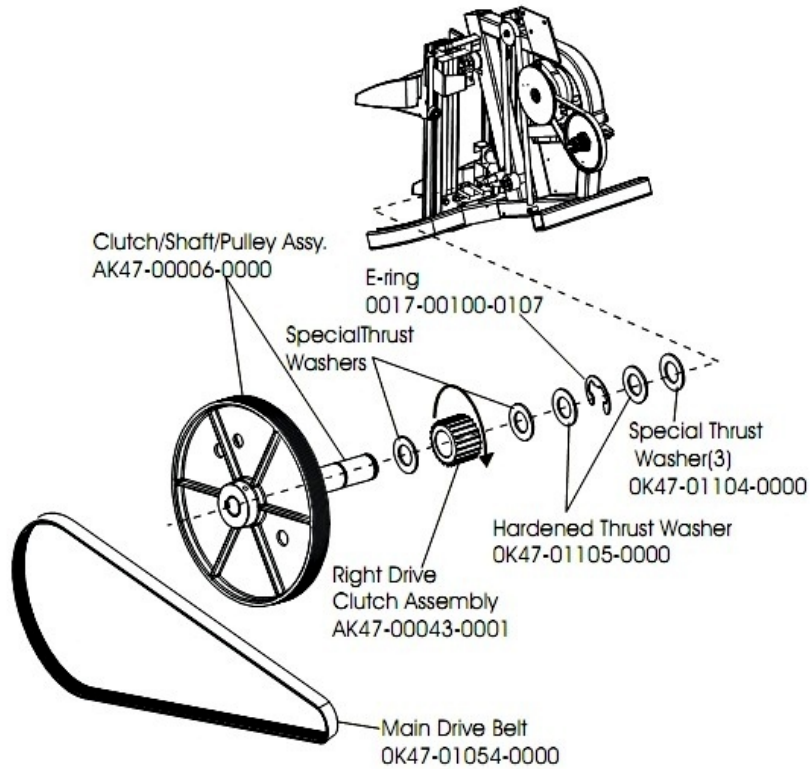

90S Stairclimber - Arctic Silver

90SW-0000-02

Parts Manual

1/5/2019 6:22:26 AM

Table of Contents

[Alternator Assembly](#).....3
[Cables](#).....4
[Clutch, Shaft and Pulley Assembly](#).....5
[Console Components](#).....6
[Crossover Pulley Assembly](#).....7
[Frame Components](#).....8
[Guide Rollers](#).....9
[Left Clutch Assembly](#).....10
[Pedal Assembly](#).....11
[Polar Cap](#).....13
[Power Control Board and Resistor](#).....14
[References](#).....15
[Shrouds and Pedal Tube](#).....16

Alternator Assembly

Ref #	Part Number	Qty	Description
-	0017-00101-0986	1	Hardware: Bolt 0.75"
-	0017-00103-0117	1	Hardware: Locking Nut 1/2" ID
-	0017-00101-0962	1	Hardware: Alternator Pivot Bolt 3.5"
-	OK47-01230-0000	1	FLYWHEEL
-	0017-00104-0043	2	Hardware: Flat Washer 0.734" OD
-	OK47-01053-0000	1	Tensioning Bracket
-	OK47-01229-0000	1	BELT: POLY-V; 320J6; 32.00 IN.
-	AK47-00038-0000	1	Alternator with Flywheel

Cables

Ref #	Part Number	Qty	Description
-	0017-00003-0704	1	Line Cord 10A 125 V
-	0017-00003-0685	1	6V Battery
-	AK47-00063-0000	1	DC Power Cable
-	118E-00001-0267	2	Power Supply: External; 9V; 3 AMP
-	AK63-00050-0000	1	Reed Switch Bracket Assembly
-	AK47-00031-0001	1	Power Control Cable
-	AK47-00026-0000	1	Upper Console Cable

Clutch, Shaft and Pulley Assembly

Ref #	Part Number	Qty	Description
-	OK47-01104-0000	3	Hardware: Thrust Washer
-	0017-00100-0107	1	Hardware: E-Ring 1"
-	AK47-00006-0000	1	Clutchshaft Pulley Assembly
-	AK47-00043-0001	1	Right Clutch Sprocket Assembly
-	GK47-00002-0036	1	KIT: STEPPER BELT AND PULLEY
-	OK47-01105-0000	2	Hardware: Hardened Thrust Washer