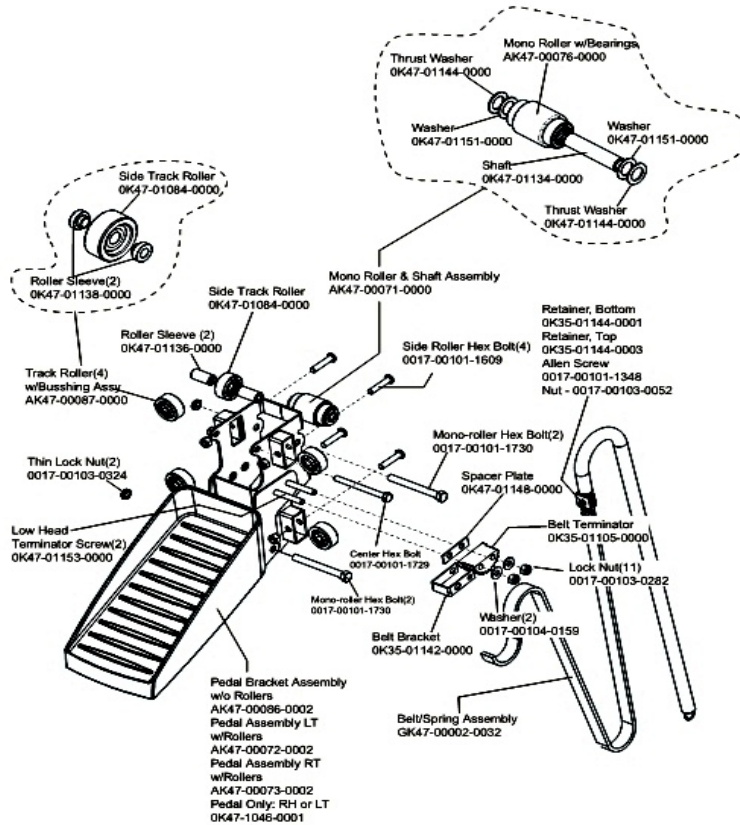

Pedal Assembly

Ref #	Part Number	Qty	Description
-	OK47-01134-0000	2	Roller Shaft
-	OK35-01144-0001	2	Retainer: Belt; Bottom
-	0017-00101-1348	2	Hardware: Allen Screw 0.875"
-	AK47-00073-0002	1	Pedal Assembly with Rollers - Right
-	AK47-00087-0000	8	Side-Roller with Bushing Assembly
-	0017-00103-0324	4	Hardware: Thin Lock Nut 3/8" ID
-	OK35-01105-0000	2	Hardware: Belt Terminator
-	OK35-01144-0003	2	Retainer: Belt; Top
-	GK47-00002-0032	2	Belt/Spring Assembly
-	OK35-01142-0000	2	Hardware: Bracket
-	AK47-00086-0002	2	Pedal Bracket Assembly without Rollers
-	AK47-00071-0000	4	Mono Roller and Shaft Assembly
-	OK47-01151-0000	4	Hardware: Hardened Thrust Washer
-	OK47-01046-0001	2	Pedal Only: RH or LT
-	AK47-00076-0000	2	Mono-Rollers w/Bearings
-	OK47-01144-0000	4	Hardware: Thrust Washer
-	OK47-01153-0000	4	Hardware: Screw
-	OK47-01136-0000	4	Roller Sleeve
-	OK47-01138-0000	4	Roller Sleeve
-	0017-00104-0159	4	Hardware: Flat Washer 0.75" OD
-	0017-00101-1609	8	Hardware: Side Roller Hex Bolt 1.5"
-	0017-00101-1729	2	Hardware: Center Hex Bolt 3.5"