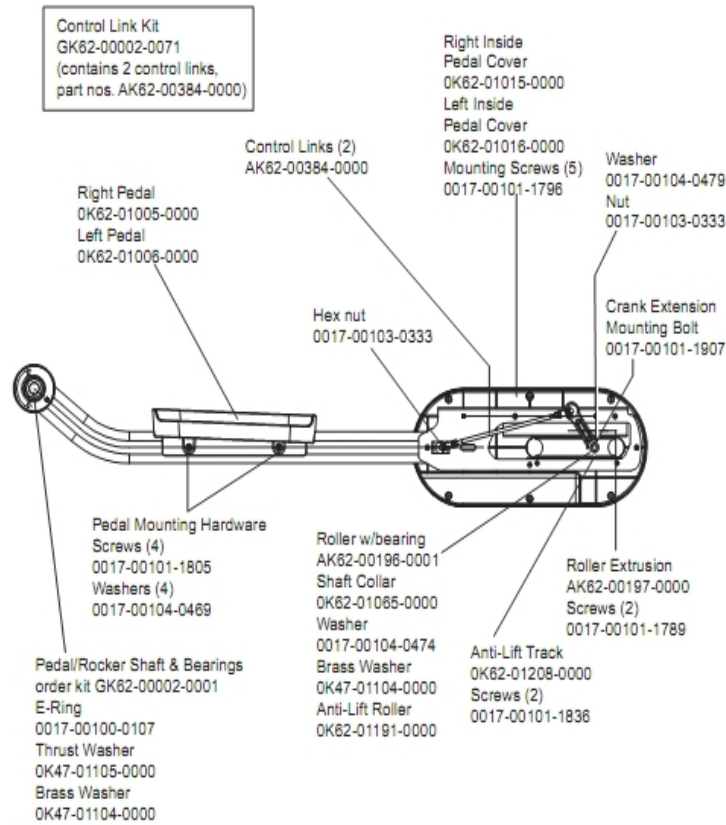

Pedal Lever Assembly Components

Ref #	Part Number	Qty	Description
-	0017-00103-0333	2	Hardware: Hex Nut
-	0017-00101-1805	4	Hardware: TORX Screw 25 MM
-	0017-00101-1907	1	Hardware: Crank Extension Mounting Bolt
-	0017-00104-0469	4	Hardware: Flat Washer 16MM OD
-	0017-00101-1836	2	Hardware: Screw 10 MM
-	0017-00104-0479	1	Hardware: Flat Washer 25.4MM OD
-	OK62-01015-0000	1	Inside Pedal Cover Right
-	OK62-01065-0000	1	Shaft Collar
-	OK47-01104-0000	2	Hardware: Thrust Washer
-	0017-00100-0107	1	Hardware: E-Ring 1"
-	AK62-00196-0001	1	Roller with Bearing
-	AK62-00197-0000	1	Roller Extrusion
-	GK62-00002-0001	1	Pedal/Rocker Shaft and Bearings
-	GK62-00002-0071	3	Control Link Kit
-	0017-00101-1789	2	Hardware: Mounting Screws
-	OK62-01005-0000	1	Left Pedal
-	OK62-01006-0000	1	Right Pedal
-	OK62-01016-0000	1	Inside Pedal Cover Left
-	OK62-01208-0000	1	Anti-Lift Track
-	0017-00101-1796	5	Hardware: Mounting Screw 19 MM
-	0017-00104-0474	1	Hardware: Washer
-	OK47-01105-0000	1	Hardware: Hardened Thrust Washer