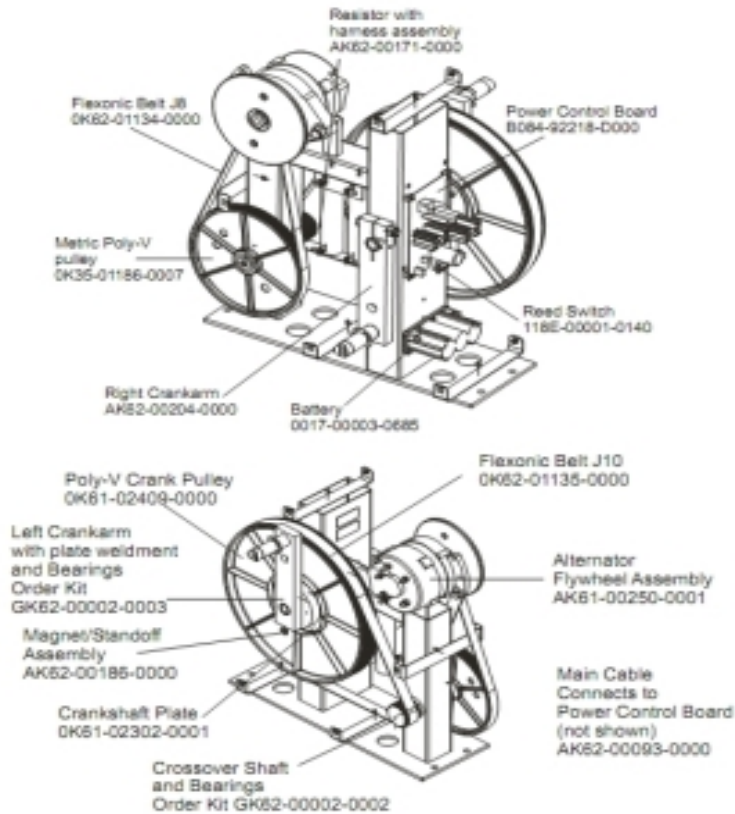

Cables

Ref #	Part Number	Qty	Description
-	AK62-00092-0000	1	Power Control Cable
-	AK62-00093-0000	1	Main Cable
-	A084-92220-A008	1	Console PCB

Console And Related Components

Ref #	Part Number	Qty	Description
-	AK62-00142-0000	1	Console Case with Decal
-	AK62-00189-0001	1	Bezel Switch with Overlay: English/Metric
-	A084-92220-A008	1	Console PCB
-	AK62-00151-0001	1	Console: English/Metric
-	0K62-01026-0000	1	Battery Door
-	0017-00101-1242	1	Hardware: Phillips Pan Screw 0.75"
-	0017-00101-1650	1	Hardware: Phillips Pan Screw 0.375"

Console Support And Deadshaft Covers

Ref #	Part Number	Qty	Description
-	OK62-01023-0001	1	Console Support Shroud
-	OK62-01011-0000	1	Left Inside Deadshaft Cover
-	OK62-01008-0001	1	Bullhorn Cover Left
-	OK62-01007-0001	1	Bullhorn Cover Right
-	OK62-01012-0000	2	Front Outside Deadshaft Cover
-	OK62-01009-0000	2	Front Inside Deadshaft Cover
-	OK62-01010-0000	1	Right Inside Deadshaft Cover
-	OK62-01030-0001	1	Console Support Cap
-	AK62-00123-0000	1	Console Support
-	OK62-01013-0000	2	Rear Outside Deadshaft Cover

Crank Cover And Lower Caps

Ref #	Part Number	Qty	Description
-	0K61-03100-0001	1	Crank Cover
-	0017-00101-1837	2	Hardware: Screw 18MM
-	0017-00101-1795	2	Hardware: Mounting Screw
-	0K68-01130-0300	4	CAP; STABILIZER; STEALTH GREY
-	0K62-01004-0002	1	Front frame Cap

Drive Module Components And Cable

Ref #	Part Number	Qty	Description
-	GK62-00002-0002	1	Crossover Shaft and Bearing Assembly
-	GK62-00002-0003	1	Left Crankarm Assembly
-	AK62-00093-0000	1	Main Cable
-	AK62-00186-0000	1	Magnet-Standoff Assembly
-	118E-00001-0140	1	Reed Switch SPDT
-	AK62-00204-0000	1	Right Crankarm
-	GK61-02302-0001	1	Crankshaft Plate
-	GK35-01186-0007	1	Poly-V Pulley
-	GK61-02409-0000	1	Poly-V Crank Pulley
-	B084-92218-0000	1	PCB Circuit Board
-	GK62-01135-0000	1	Drive Belt
-	AK62-00171-0000	1	Resistor with Harness Assembly
-	AK61-00250-0001	1	Alternator w/Flywheel
-	0017-00003-0685	1	6V Battery
-	GK62-01134-0000	1	Flexonic Belt