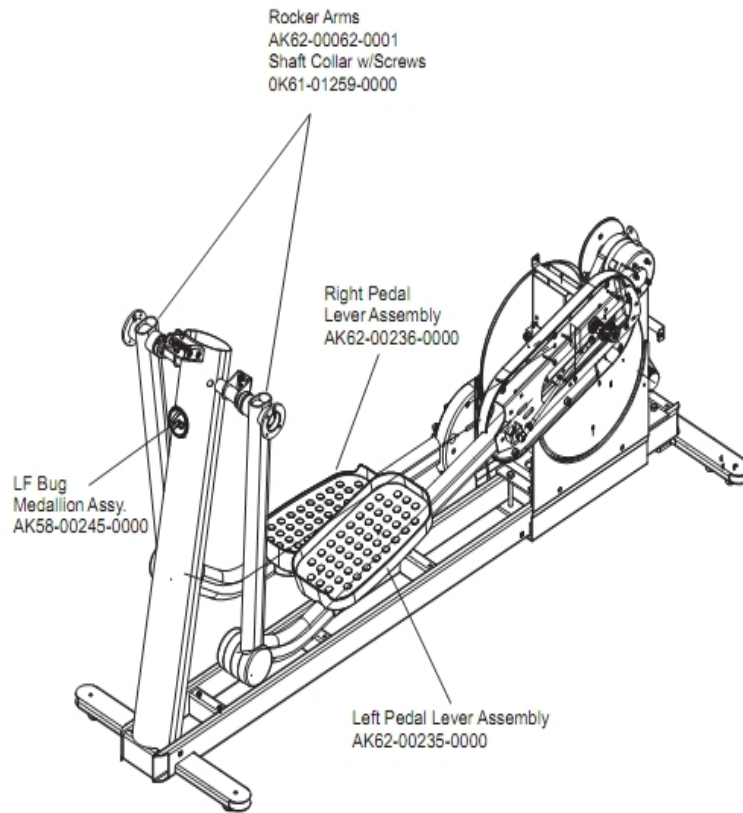

Rocker Arms And Pedal Levers

Ref #	Part Number	Qty	Description
-	AK62-00235-0000	1	Left Pedal Lever Assembly
-	0K61-01259-0000	1	Shaft Split Collar
-	AK58-00245-0000	1	Bug Medallion
-	GK62-00002-0070	2	Rocker Arm Kit
-	AK62-00236-0000	1	Right Pedal Lever Assembly