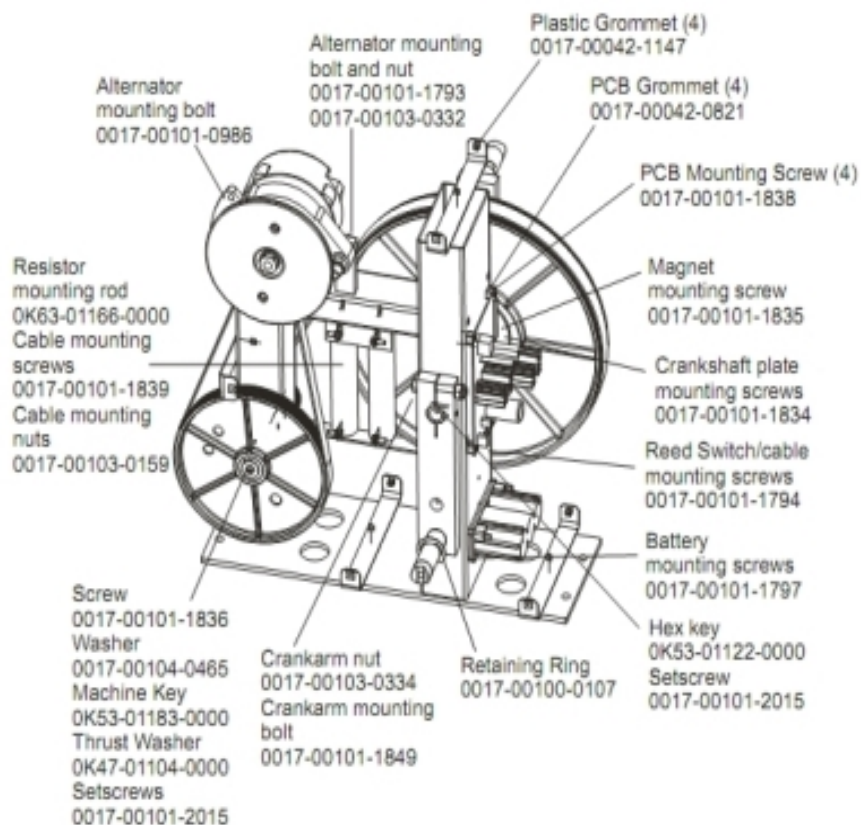

Drive Module Hardware

Ref #	Part Number	Qty	Description
-	0K63-01166-0000	1	Resistor Mounting Rod
-	0017-00101-1834	1	Hardware: Screw 24MM
-	0K47-01104-0000	1	Hardware: Thrust Washer
-	0017-00042-0754	4	Hardware: Grommet
-	0017-00100-0107	1	Hardware: E-Ring 1"
-	0017-00101-1835	1	Hardware: Screw 10MM
-	0017-00104-0465	1	Hardware: Flat Washer 23MM OD
-	0017-00101-1794	1	Hardware: Screw 10MM
-	0K53-01122-0000	1	Square Key
-	0017-00101-1849	1	Hardware: Crank arm mounting bolt
-	0017-00042-0821	4	Hardware: Plastic Grommet
-	0017-00103-0334	1	Hardware: Nut 10 MM
-	0017-00101-2015	2	Hardware: Pulley Set Screw 15 MM
-	0017-00101-1836	1	Hardware: Screw 10 MM
-	0017-00101-1797	1	Hardware: Mounting Screw 16 MM
-	0017-00101-1838	4	Hardware: Mounting Screw 19 MM
-	0017-00101-1793	1	Hardware: Alternator Mounting Bolt
-	0017-00103-0159	1	Hardware: Mounting Nut
-	0017-00103-0332	1	Hardware: Mounting Nut
-	0017-00101-0986	1	Hardware: Bolt 0.75"
-	0017-00101-1839	1	Hardware: Cable Mounting Screw
-	0K53-01183-0000	1	Hex key