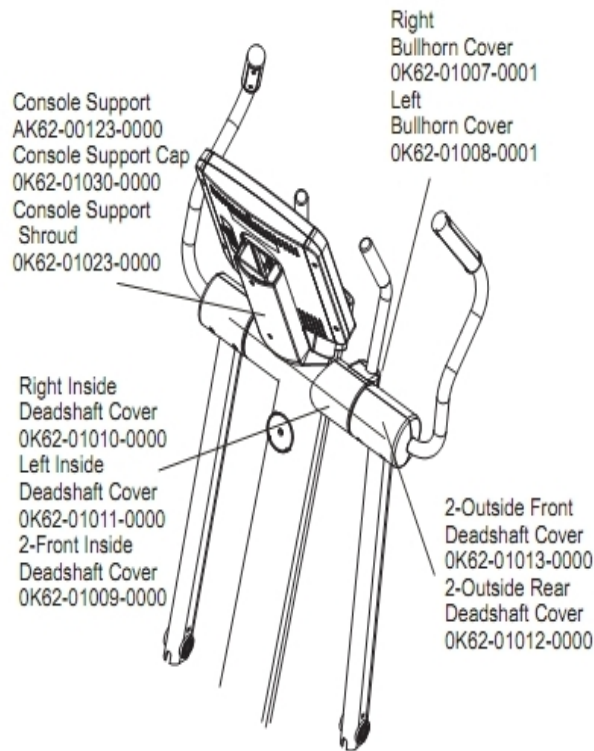

90X Cross-Trainer

90X-0000-01

Parts Manual

1/5/2019 6:42:32 AM

Table of Contents

[Cables.....](#)3
[Console And Related Components.....](#)4
[Console Support And Deadshaft Covers.....](#)5
[Crank Cover And Lower Caps.....](#)6
[Drive Module Components And Cable.....](#)7
[Drive Module Hardware.....](#)8
[Handlebars And Bullhorns.....](#)9
[Lower Frame Shrouds And Hardware.....](#)10
[Pedal Lever Assembly Components.....](#)11
[References.....](#)13
[Rocker Arms And Pedal Levers.....](#)14
[Upper Frame Hardware.....](#)15

Cables

Ref #	Part Number	Qty	Description
-	AK62-00092-0000	1	Power Control Cable
-	AK62-00093-0000	1	Main Cable
-	A084-92220-A008	1	Console PCB

Console And Related Components

Ref #	Part Number	Qty	Description
-	AK62-00142-0000	1	Console Case with Decal
-	AK62-00189-0001	1	Bezel Switch with Overlay: English/Metric
-	A084-92220-A008	1	Console PCB
-	AK62-00151-0001	1	Console: English/Metric
-	0K62-01026-0000	1	Battery Door
-	0017-00101-1242	1	Hardware: Phillips Pan Screw 0.75"
-	0017-00101-1650	1	Hardware: Phillips Pan Screw 0.375"

Console Support And Deadshaft Covers

Ref #	Part Number	Qty	Description
-	OK62-01023-0001	1	Console Support Shroud
-	OK62-01011-0000	1	Left Inside Deadshaft Cover
-	OK62-01008-0001	1	Bullhorn Cover Left
-	OK62-01007-0001	1	Bullhorn Cover Right
-	OK62-01012-0000	2	Front Outside Deadshaft Cover
-	OK62-01009-0000	2	Front Inside Deadshaft Cover
-	OK62-01010-0000	1	Right Inside Deadshaft Cover
-	OK62-01030-0001	1	Console Support Cap
-	AK62-00123-0000	1	Console Support
-	OK62-01013-0000	2	Rear Outside Deadshaft Cover

Crank Cover And Lower Caps

Ref #	Part Number	Qty	Description
-	0K61-03100-0001	1	Crank Cover
-	0017-00101-1837	2	Hardware: Screw 18MM
-	0017-00101-1795	2	Hardware: Mounting Screw
-	0K68-01130-0300	4	CAP; STABILIZER; STEALTH GREY
-	0K62-01004-0002	1	Front frame Cap