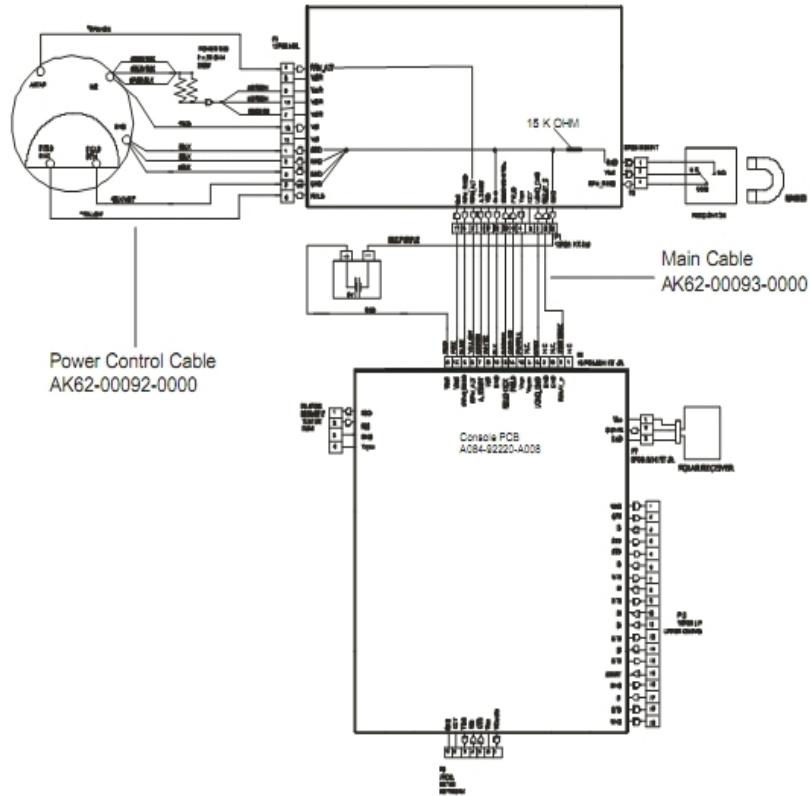

90X Cross-Trainer

90X-0000-01

Parts Manual

1/5/2019 6:42:32 AM

Table of Contents

[Cables.....](#)3
[Console And Related Components.....](#)4
[Console Support And Deadshaft Covers.....](#)5
[Crank Cover And Lower Caps.....](#)6
[Drive Module Components And Cable.....](#)7
[Drive Module Hardware.....](#)8
[Handlebars And Bullhorns.....](#)9
[Lower Frame Shrouds And Hardware.....](#)10
[Pedal Lever Assembly Components.....](#)11
[References.....](#)13
[Rocker Arms And Pedal Levers.....](#)14
[Upper Frame Hardware.....](#)15

Cables

Ref #	Part Number	Qty	Description
-	AK62-00092-0000	1	Power Control Cable
-	AK62-00093-0000	1	Main Cable
-	A084-92220-A008	1	Console PCB

Console And Related Components

Ref #	Part Number	Qty	Description
-	AK62-00142-0000	1	Console Case with Decal
-	AK62-00189-0001	1	Bezel Switch with Overlay: English/Metric
-	A084-92220-A008	1	Console PCB
-	AK62-00151-0001	1	Console: English/Metric
-	0K62-01026-0000	1	Battery Door
-	0017-00101-1242	1	Hardware: Phillips Pan Screw 0.75"
-	0017-00101-1650	1	Hardware: Phillips Pan Screw 0.375"

Console Support And Deadshaft Covers

Ref #	Part Number	Qty	Description
-	OK62-01023-0001	1	Console Support Shroud
-	OK62-01011-0000	1	Left Inside Deadshaft Cover
-	OK62-01008-0001	1	Bullhorn Cover Left
-	OK62-01007-0001	1	Bullhorn Cover Right
-	OK62-01012-0000	2	Front Outside Deadshaft Cover
-	OK62-01009-0000	2	Front Inside Deadshaft Cover
-	OK62-01010-0000	1	Right Inside Deadshaft Cover
-	OK62-01030-0001	1	Console Support Cap
-	AK62-00123-0000	1	Console Support
-	OK62-01013-0000	2	Rear Outside Deadshaft Cover