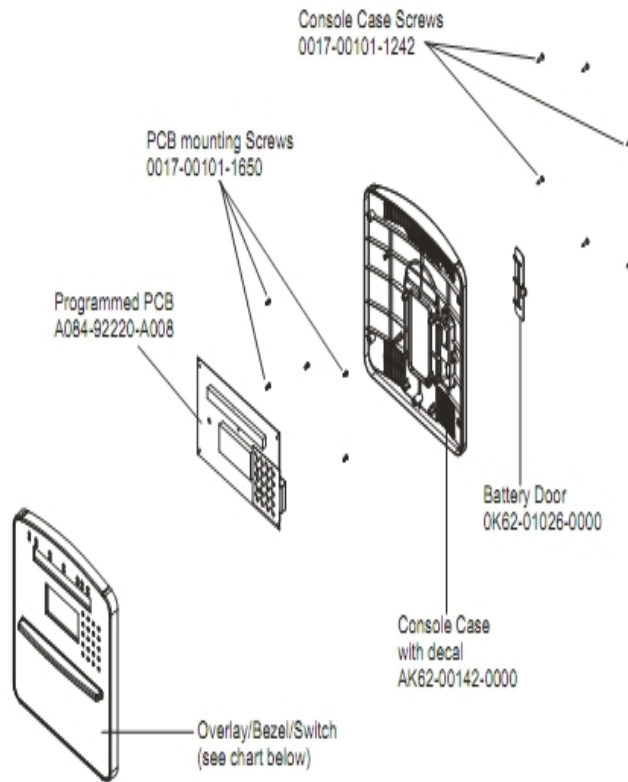

90X Cross-Trainer

90X-0000-01

Parts Manual

1/5/2019 6:42:32 AM

Table of Contents

[Cables.....](#)3
[Console And Related Components.....](#)4
[Console Support And Deadshaft Covers.....](#)5
[Crank Cover And Lower Caps.....](#)6
[Drive Module Components And Cable.....](#)7
[Drive Module Hardware.....](#)8
[Handlebars And Bullhorns.....](#)9
[Lower Frame Shrouds And Hardware.....](#)10
[Pedal Lever Assembly Components.....](#)11
[References.....](#)13
[Rocker Arms And Pedal Levers.....](#)14
[Upper Frame Hardware.....](#)15

Cables

Ref #	Part Number	Qty	Description
-	AK62-00092-0000	1	Power Control Cable
-	AK62-00093-0000	1	Main Cable
-	A084-92220-A008	1	Console PCB

Console And Related Components

Ref #	Part Number	Qty	Description
-	AK62-00142-0000	1	Console Case with Decal
-	AK62-00189-0001	1	Bezel Switch with Overlay: English/Metric
-	A084-92220-A008	1	Console PCB
-	AK62-00151-0001	1	Console: English/Metric
-	0K62-01026-0000	1	Battery Door
-	0017-00101-1242	1	Hardware: Phillips Pan Screw 0.75"
-	0017-00101-1650	1	Hardware: Phillips Pan Screw 0.375"

Console Support And Deadshaft Covers

Ref #	Part Number	Qty	Description
-	OK62-01023-0001	1	Console Support Shroud
-	OK62-01011-0000	1	Left Inside Deadshaft Cover
-	OK62-01008-0001	1	Bullhorn Cover Left
-	OK62-01007-0001	1	Bullhorn Cover Right
-	OK62-01012-0000	2	Front Outside Deadshaft Cover
-	OK62-01009-0000	2	Front Inside Deadshaft Cover
-	OK62-01010-0000	1	Right Inside Deadshaft Cover
-	OK62-01030-0001	1	Console Support Cap
-	AK62-00123-0000	1	Console Support
-	OK62-01013-0000	2	Rear Outside Deadshaft Cover