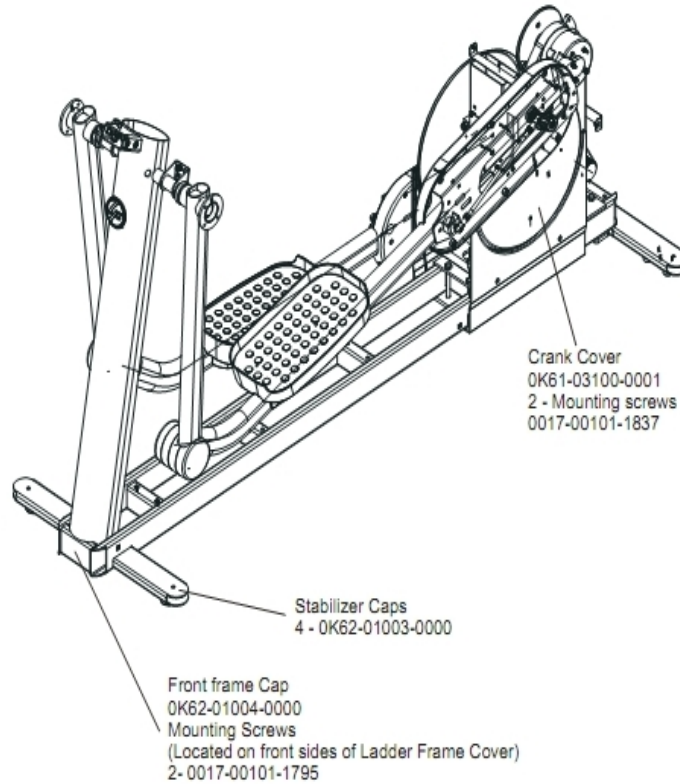

90X Cross-Trainer

90X-0000-01

Parts Manual

1/5/2019 6:42:32 AM

Table of Contents

[Cables.....](#)3
[Console And Related Components.....](#)4
[Console Support And Deadshaft Covers.....](#)5
[Crank Cover And Lower Caps.....](#)6
[Drive Module Components And Cable.....](#)7
[Drive Module Hardware.....](#)8
[Handlebars And Bullhorns.....](#)9
[Lower Frame Shrouds And Hardware.....](#)10
[Pedal Lever Assembly Components.....](#)11
[References.....](#)13
[Rocker Arms And Pedal Levers.....](#)14
[Upper Frame Hardware.....](#)15

Cables

Ref #	Part Number	Qty	Description
-	AK62-00092-0000	1	Power Control Cable
-	AK62-00093-0000	1	Main Cable
-	A084-92220-A008	1	Console PCB

Console And Related Components

Ref #	Part Number	Qty	Description
-	AK62-00142-0000	1	Console Case with Decal
-	AK62-00189-0001	1	Bezel Switch with Overlay: English/Metric
-	A084-92220-A008	1	Console PCB
-	AK62-00151-0001	1	Console: English/Metric
-	0K62-01026-0000	1	Battery Door
-	0017-00101-1242	1	Hardware: Phillips Pan Screw 0.75"
-	0017-00101-1650	1	Hardware: Phillips Pan Screw 0.375"

Console Support And Deadshaft Covers

Ref #	Part Number	Qty	Description
-	OK62-01023-0001	1	Console Support Shroud
-	OK62-01011-0000	1	Left Inside Deadshaft Cover
-	OK62-01008-0001	1	Bullhorn Cover Left
-	OK62-01007-0001	1	Bullhorn Cover Right
-	OK62-01012-0000	2	Front Outside Deadshaft Cover
-	OK62-01009-0000	2	Front Inside Deadshaft Cover
-	OK62-01010-0000	1	Right Inside Deadshaft Cover
-	OK62-01030-0001	1	Console Support Cap
-	AK62-00123-0000	1	Console Support
-	OK62-01013-0000	2	Rear Outside Deadshaft Cover

Crank Cover And Lower Caps

Ref #	Part Number	Qty	Description
-	0K61-03100-0001	1	Crank Cover
-	0017-00101-1837	2	Hardware: Screw 18MM
-	0017-00101-1795	2	Hardware: Mounting Screw
-	0K68-01130-0300	4	CAP; STABILIZER; STEALTH GREY
-	0K62-01004-0002	1	Front frame Cap