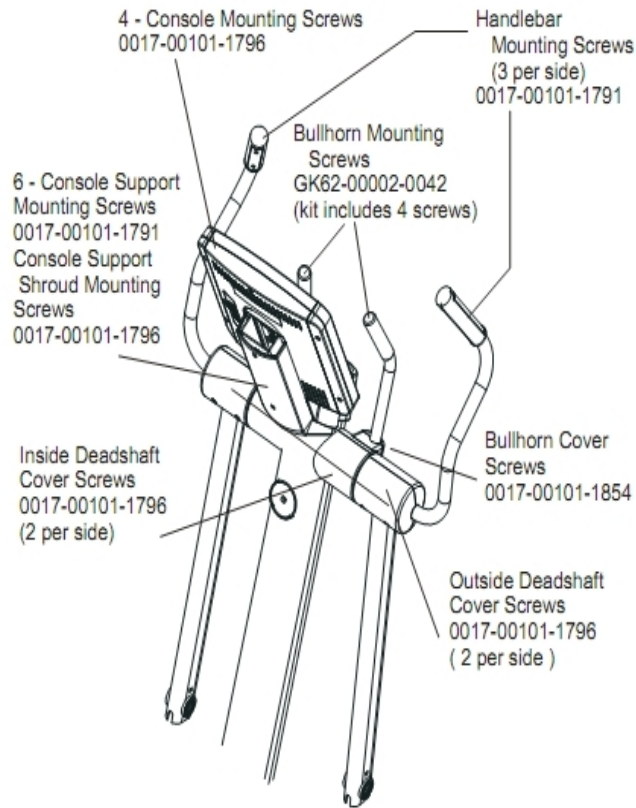

Upper Frame Hardware

Ref #	Part Number	Qty	Description
-	0K62-01022-0202	1	Accessory Tray
-	0017-00101-1846	2	Hardware: Phillips Pan Screw 10 MM
-	0017-00101-1791	12	Hardware: TORX Screw 19 MM
-	0017-00101-1876	1	Hardware: M 8X1.25-6G6GX 22 DIN TRX FLT CS ST BZ B
-	0017-00101-1796	13	Hardware: Mounting Screw 19 MM
-	0017-00101-1854	1	Hardware: Bullhorn Cover Screw 44MM