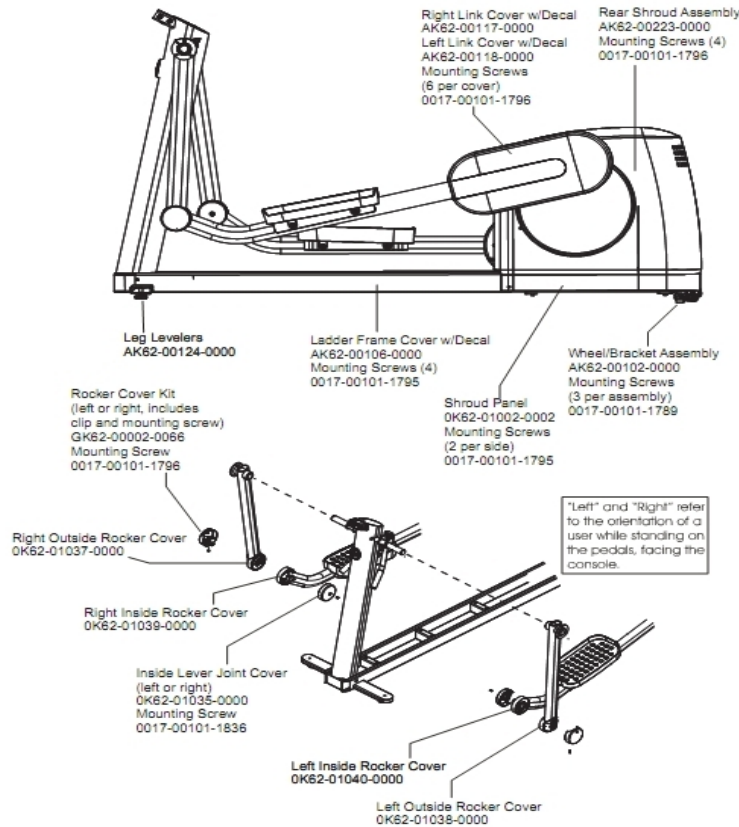

Lower Frame Shrouds And Hardware

Ref #	Part Number	Qty	Description
-	AK62-00118-0000	1	Link Cover with Decal: Left
-	AK62-00124-0000	1	Leg Leveler
-	OK62-01038-0000	1	Left Inside Rocker Cover
-	OK62-01037-0000	1	
-	AK62-00117-0000	1	Link Cover with Decal: Right
-	GK62-00002-0066	1	Rocker Cover Kit
-	0017-00101-1795	8	Hardware: Mounting Screw
-	0017-00101-1836	1	Hardware: Screw 10 MM
-	AK62-00102-0000	1	Wheel/Bracket Assembly
-	AK62-00223-0000	1	Rear Shroud Assembly
-	OK62-01002-0003	1	Shroud Panel
-	0017-00101-1789	6	Hardware: Mounting Screws
-	OK62-01039-0000	1	Right Inside Lever Joint Cover
-	0017-00101-1796	11	Hardware: Mounting Screw 19 MM
-	OK62-01040-0000	1	Left Inside Lever Joint Cover
-	AK62-00106-0001	1	Ladder Frame Cover with Decal
-	OK62-01035-0000	1	Inside Lever Joint Cover