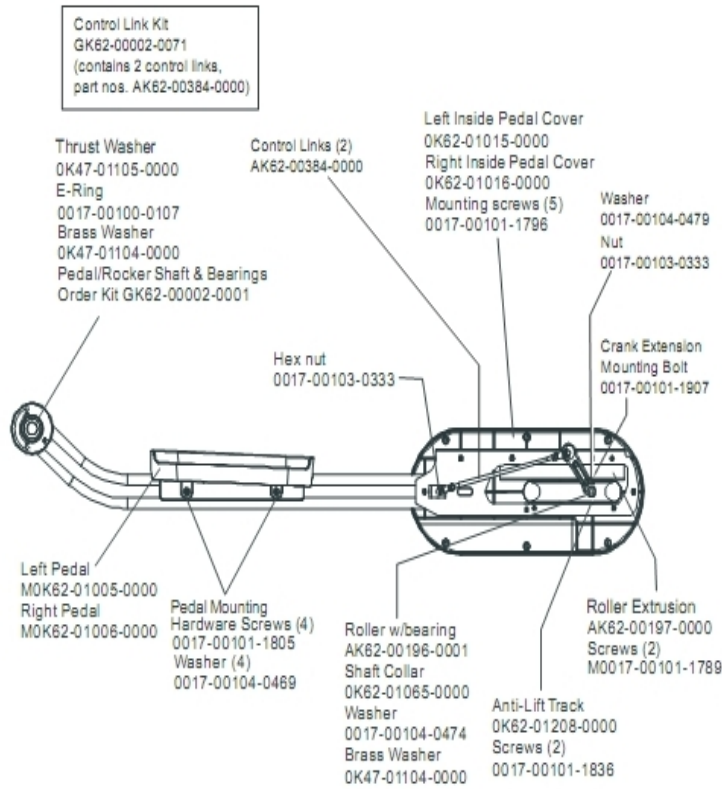

Pedal Lever Assembly Components

Ref #	Part Number	Qty	Description
-	GK62-00002-0071	3	Control Link Kit
-	AK62-00197-0000	1	Roller Extrusion
-	AK62-00196-0001	1	Roller with Bearing
-	0017-00100-0107	1	Hardware: E-Ring 1"
-	OK47-01104-0000	2	Hardware: Thrust Washer
-	OK62-01065-0000	1	Shaft Collar
-	OK62-01015-0000	1	Inside Pedal Cover Right
-	0017-00104-0479	1	Hardware: Flat Washer 25.4MM OD
-	0017-00101-1836	2	Hardware: Screw 10 MM
-	0017-00104-0469	4	Hardware: Flat Washer 16MM OD
-	0017-00101-1907	1	Hardware: Crank Extension Mounting Bolt
-	0017-00101-1805	4	Hardware: TORX Screw 25 MM
-	0017-00103-0333	2	Hardware: Hex Nut
-	GK62-00002-0001	1	Pedal/Rocker Shaft and Bearings
-	OK62-01191-0000	1	Anti-Lift Roller
-	OK47-01105-0000	1	Hardware: Hardened Thrust Washer
-	0017-00104-0474	1	Hardware: Washer
-	0017-00101-1796	5	Hardware: Mounting Screw 19 MM
-	OK62-01208-0000	1	Anti-Lift Track
-	OK62-01016-0000	1	Inside Pedal Cover Left
-	OK62-01006-0000	1	Right Pedal
-	OK62-01005-0000	1	Left Pedal