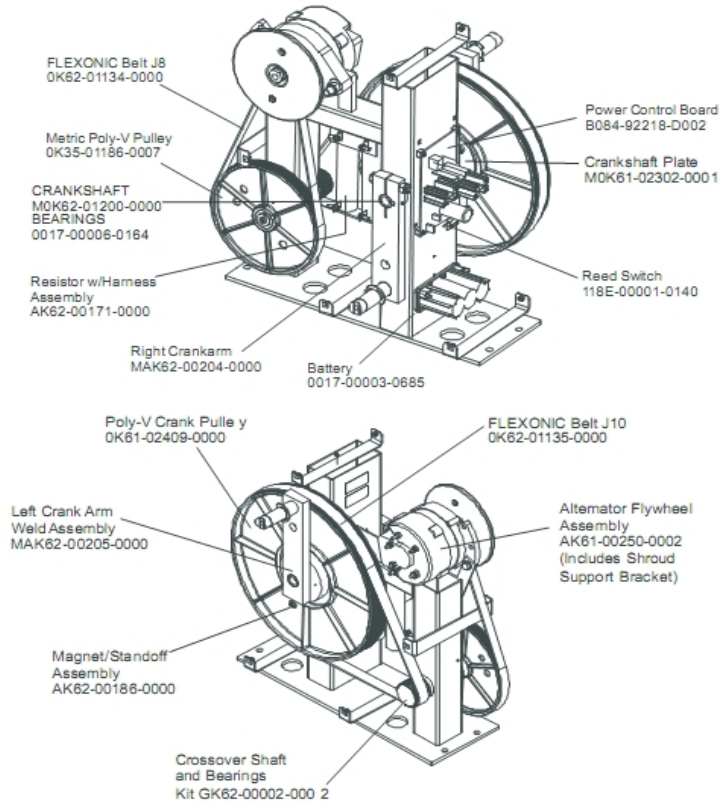

Ref #	Part Number	Qty	Description
-	AK58-00548-0001	1	Bezel Switch with Overlay: English/Metric
-	0017-00101-1650	5	Hardware: Phillips Pan Screw 0.375"
-	0017-00101-1242	6	Hardware: Phillips Pan Screw 0.75"
-	AK58-00536-0001	1	Console: English/English
-	0K62-01026-0000	1	Battery Door
-	A084-92220-A008	1	Console PCB
-	AK62-00142-0000	1	Console Case with Decal

Console Support And Deadshaft Covers

Ref #	Part Number	Qty	Description
-	AK62-00123-0000	1	Console Support
-	OK62-01008-0001	1	Bullhorn Cover Left
-	OK62-01010-0000	1	Right Inside Deadshaft Cover
-	OK62-01023-0001	1	Console Support Shroud
-	OK62-01009-0000	2	Front Inside Deadshaft Cover
-	OK62-01011-0000	1	Left Inside Deadshaft Cover
-	OK62-01007-0001	1	Bullhorn Cover Right
-	OK62-01013-0000	2	Rear Outside Deadshaft Cover
-	OK62-01012-0000	2	Front Outside Deadshaft Cover
-	OK62-01030-0001	1	Console Support Cap

Crank Cover And Lower Caps

Ref #	Part Number	Qty	Description
-	0K61-03100-0002	1	Crank Cover
-	0017-00101-1795	2	Hardware: Mounting Screw
-	0017-00101-1837	2	Hardware: Screw 18MM
-	0K62-01004-0002	1	Front frame Cap
-	0K68-01130-0300	4	CAP; STABILIZER; STEALTH GREY

Drive Module Components

Ref #	Part Number	Qty	Description
-	0K61-02409-0000	1	Poly-V Crank Pulley
-	0K62-01135-0000	1	Drive Belt
-	GK62-00002-0002	1	Crossover Shaft and Bearing Assembly
-	0K62-01134-0000	1	Flexonic Belt
-	GK62-00002-0027	1	Left Crank Arm Weld Assembly
-	0017-00003-0685	1	6V Battery
-	AK62-00186-0000	1	Magnet-Standoff Assembly
-	118E-00001-0140	1	Reed Switch SPDT
-	AK62-00171-0000	1	Resistor with Harness Assembly
-	AK61-00250-0002	1	Alternator Flywheel Assembly
-	AK62-00204-0000	1	Right Crankarm
-	0K61-02302-0001	1	Crankshaft Plate
-	0K35-01186-0007	1	Poly-V Pulley
-	B084-92218-0000	1	PCB Circuit Board