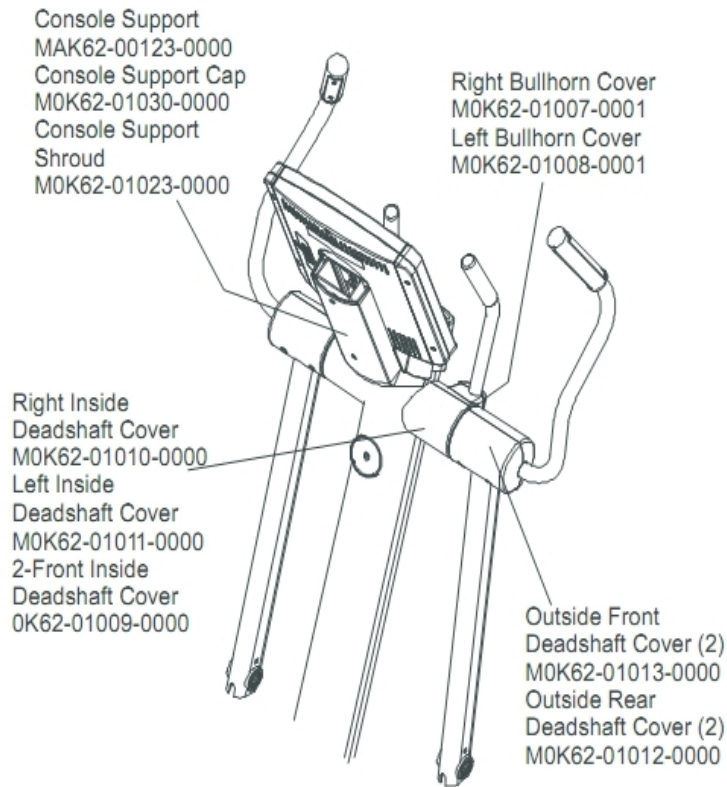

Cables

Ref #	Part Number	Qty	Description
-	B084-92218-0000	1	PCB Circuit Board
-	AK62-00092-0000	1	Power Control Cable
-	A084-92220-A008	1	Console PCB
-	AK62-00093-0000	1	Main Cable

Console And Related Components

Ref #	Part Number	Qty	Description
-	AK58-00548-0001	1	Bezel Switch with Overlay: English/Metric
-	0017-00101-1650	5	Hardware: Phillips Pan Screw 0.375"
-	0017-00101-1242	6	Hardware: Phillips Pan Screw 0.75"
-	AK58-00536-0001	1	Console: English/English
-	0K62-01026-0000	1	Battery Door
-	A084-92220-A008	1	Console PCB
-	AK62-00142-0000	1	Console Case with Decal

Console Support And Deadshaft Covers

Ref #	Part Number	Qty	Description
-	AK62-00123-0000	1	Console Support
-	OK62-01008-0001	1	Bullhorn Cover Left
-	OK62-01010-0000	1	Right Inside Deadshaft Cover
-	OK62-01023-0001	1	Console Support Shroud
-	OK62-01009-0000	2	Front Inside Deadshaft Cover
-	OK62-01011-0000	1	Left Inside Deadshaft Cover
-	OK62-01007-0001	1	Bullhorn Cover Right
-	OK62-01013-0000	2	Rear Outside Deadshaft Cover
-	OK62-01012-0000	2	Front Outside Deadshaft Cover
-	OK62-01030-0001	1	Console Support Cap

Crank Cover And Lower Caps

Ref #	Part Number	Qty	Description
-	0K61-03100-0002	1	Crank Cover
-	0017-00101-1795	2	Hardware: Mounting Screw
-	0017-00101-1837	2	Hardware: Screw 18MM
-	0K62-01004-0002	1	Front frame Cap
-	0K68-01130-0300	4	CAP; STABILIZER; STEALTH GREY