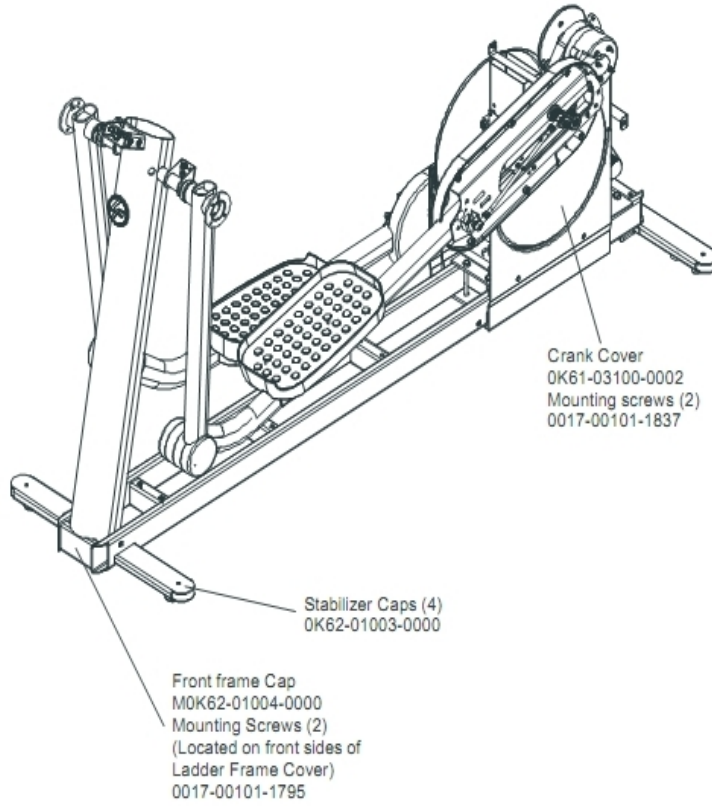

Cables

Ref #	Part Number	Qty	Description
-	B084-92218-0000	1	PCB Circuit Board
-	AK62-00092-0000	1	Power Control Cable
-	A084-92220-A008	1	Console PCB
-	AK62-00093-0000	1	Main Cable

Console And Related Components

Ref #	Part Number	Qty	Description
-	AK58-00548-0001	1	Bezel Switch with Overlay: English/Metric
-	0017-00101-1650	5	Hardware: Phillips Pan Screw 0.375"
-	0017-00101-1242	6	Hardware: Phillips Pan Screw 0.75"
-	AK58-00536-0001	1	Console: English/English
-	0K62-01026-0000	1	Battery Door
-	A084-92220-A008	1	Console PCB
-	AK62-00142-0000	1	Console Case with Decal

Console Support And Deadshaft Covers

Ref #	Part Number	Qty	Description
-	AK62-00123-0000	1	Console Support
-	OK62-01008-0001	1	Bullhorn Cover Left
-	OK62-01010-0000	1	Right Inside Deadshaft Cover
-	OK62-01023-0001	1	Console Support Shroud
-	OK62-01009-0000	2	Front Inside Deadshaft Cover
-	OK62-01011-0000	1	Left Inside Deadshaft Cover
-	OK62-01007-0001	1	Bullhorn Cover Right
-	OK62-01013-0000	2	Rear Outside Deadshaft Cover
-	OK62-01012-0000	2	Front Outside Deadshaft Cover
-	OK62-01030-0001	1	Console Support Cap

Crank Cover And Lower Caps

Ref #	Part Number	Qty	Description
-	0K61-03100-0002	1	Crank Cover
-	0017-00101-1795	2	Hardware: Mounting Screw
-	0017-00101-1837	2	Hardware: Screw 18MM
-	0K62-01004-0002	1	Front frame Cap
-	0K68-01130-0300	4	CAP; STABILIZER; STEALTH GREY