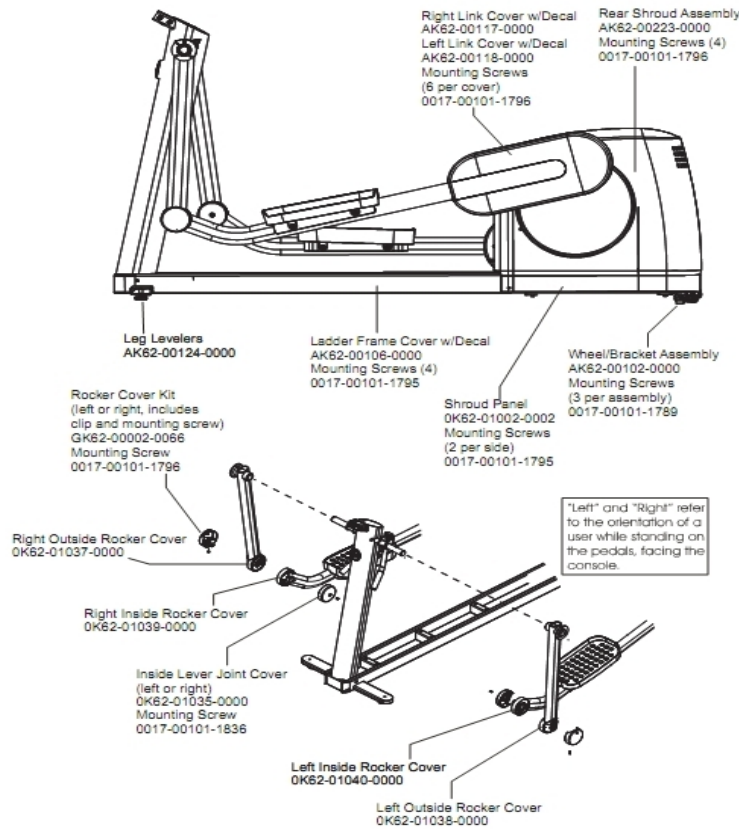

Lower Frame Shrouds And Hardware

Ref #	Part Number	Qty	Description
-	0017-00101-1795	8	Hardware: Mounting Screw
-	AK62-00124-0000	1	Leg Leveler
-	AK62-00106-0001	1	Ladder Frame Cover with Decal
-	OK62-01038-0000	1	Left Inside Rocker Cover
-	AK62-00223-0000	1	Rear Shroud Assembly
-	OK62-01035-0000	1	Inside Lever Joint Cover
-	0017-00101-1789	6	Hardware: Mounting Screws
-	GK62-00002-0066	1	Rocker Cover Kit
-	OK62-01039-0000	1	Right Inside Lever Joint Cover
-	0017-00101-1796	17	Hardware: Mounting Screw 19 MM
-	OK62-01040-0000	1	Left Inside Lever Joint Cover
-	AK62-00117-0000	1	Link Cover with Decal: Right
-	OK62-01037-0000	1	
-	0017-00101-1836	1	Hardware: Screw 10 MM
-	AK62-00102-0000	1	Wheel/Bracket Assembly
-	AK62-00118-0000	1	Link Cover with Decal: Left
-	OK62-01002-0003	1	Shroud Panel