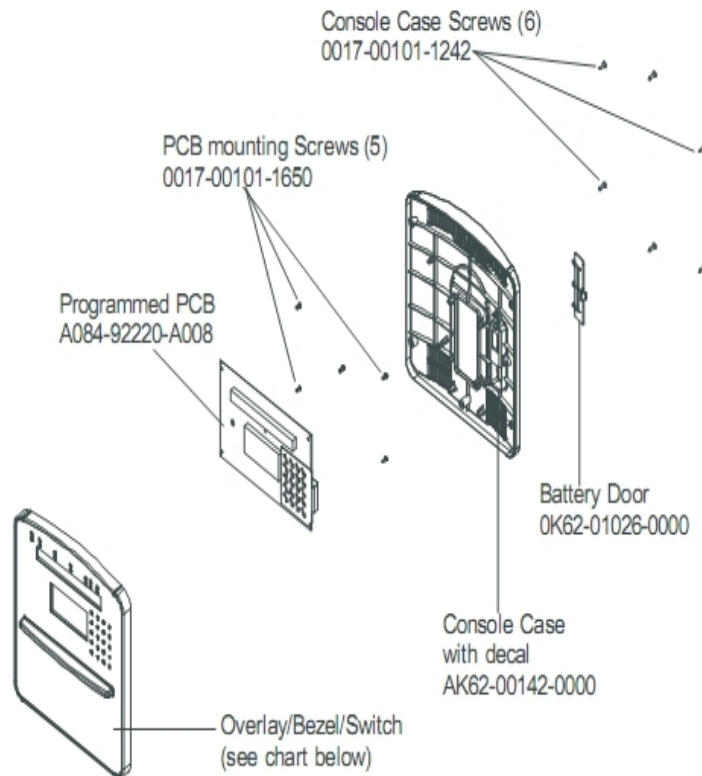

90X Cross-Trainer - Arctic Silver

90X-0000-02

Parts Manual

1/5/2019 6:43:55 AM

Table of Contents

[Cables.....](#)3
[Console And Related Components.....](#)4
[Console Support And Deadshaft Covers.....](#)5
[Crank Cover And Lower Caps.....](#)6
[Drive Module Components.....](#)7
[Drive Module Hardware.....](#)8
[Handlebars And Bullhorns.....](#)9
[Lower Frame Shrouds And Hardware.....](#)10
[Pedal Lever Assembly Components.....](#)11
[References.....](#)13
[Rocker Arms And Pedal Levers.....](#)14
[Upper Frame Hardware.....](#)15

Cables

Ref #	Part Number	Qty	Description
-	B084-92218-0000	1	PCB Circuit Board
-	AK62-00092-0000	1	Power Control Cable
-	A084-92220-A008	1	Console PCB
-	AK62-00093-0000	1	Main Cable

Console And Related Components

Ref #	Part Number	Qty	Description
-	AK58-00548-0001	1	Bezel Switch with Overlay: English/Metric
-	0017-00101-1650	5	Hardware: Phillips Pan Screw 0.375"
-	0017-00101-1242	6	Hardware: Phillips Pan Screw 0.75"
-	AK58-00536-0001	1	Console: English/English
-	0K62-01026-0000	1	Battery Door
-	A084-92220-A008	1	Console PCB
-	AK62-00142-0000	1	Console Case with Decal