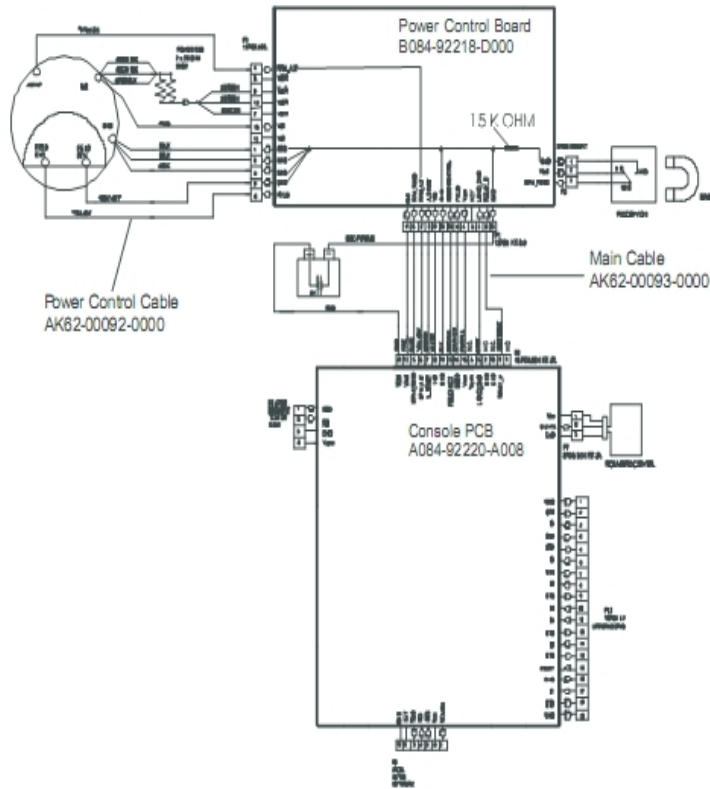

90X Cross-Trainer - Arctic Silver

90X-0000-02

Parts Manual

1/5/2019 6:43:55 AM

Table of Contents

[Cables.....](#)3
[Console And Related Components.....](#)4
[Console Support And Deadshaft Covers.....](#)5
[Crank Cover And Lower Caps.....](#)6
[Drive Module Components.....](#)7
[Drive Module Hardware.....](#)8
[Handlebars And Bullhorns.....](#)9
[Lower Frame Shrouds And Hardware.....](#)10
[Pedal Lever Assembly Components.....](#)11
[References.....](#)13
[Rocker Arms And Pedal Levers.....](#)14
[Upper Frame Hardware.....](#)15

Cables

Ref #	Part Number	Qty	Description
-	B084-92218-0000	1	PCB Circuit Board
-	AK62-00092-0000	1	Power Control Cable
-	A084-92220-A008	1	Console PCB
-	AK62-00093-0000	1	Main Cable

Console And Related Components

Ref #	Part Number	Qty	Description
-	AK58-00548-0001	1	Bezel Switch with Overlay: English/Metric
-	0017-00101-1650	5	Hardware: Phillips Pan Screw 0.375"
-	0017-00101-1242	6	Hardware: Phillips Pan Screw 0.75"
-	AK58-00536-0001	1	Console: English/English
-	0K62-01026-0000	1	Battery Door
-	A084-92220-A008	1	Console PCB
-	AK62-00142-0000	1	Console Case with Decal

Console Support And Deadshaft Covers

Ref #	Part Number	Qty	Description
-	AK62-00123-0000	1	Console Support
-	OK62-01008-0001	1	Bullhorn Cover Left
-	OK62-01010-0000	1	Right Inside Deadshaft Cover
-	OK62-01023-0001	1	Console Support Shroud
-	OK62-01009-0000	2	Front Inside Deadshaft Cover
-	OK62-01011-0000	1	Left Inside Deadshaft Cover
-	OK62-01007-0001	1	Bullhorn Cover Right
-	OK62-01013-0000	2	Rear Outside Deadshaft Cover
-	OK62-01012-0000	2	Front Outside Deadshaft Cover
-	OK62-01030-0001	1	Console Support Cap