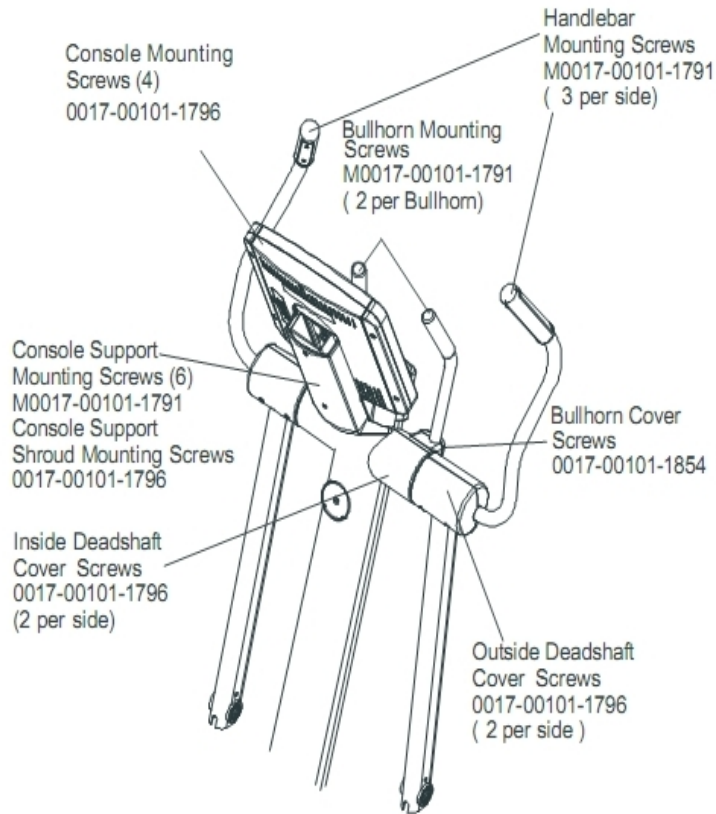

Upper Frame Hardware

Ref #	Part Number	Qty	Description
-	0017-00101-1876	4	Hardware: M 8X1.25-6G6GX 22 DIN TRX FLT CS ST BZ B
-	0017-00101-1791	12	Hardware: TORX Screw 19 MM
-	0017-00101-1846	2	Hardware: Phillips Pan Screw 10 MM
-	0017-00101-1796	13	Hardware: Mounting Screw 19 MM
-	0017-00101-1854	1	Hardware: Bullhorn Cover Screw 44MM
-	0K62-01022-0202	1	Accessory Tray