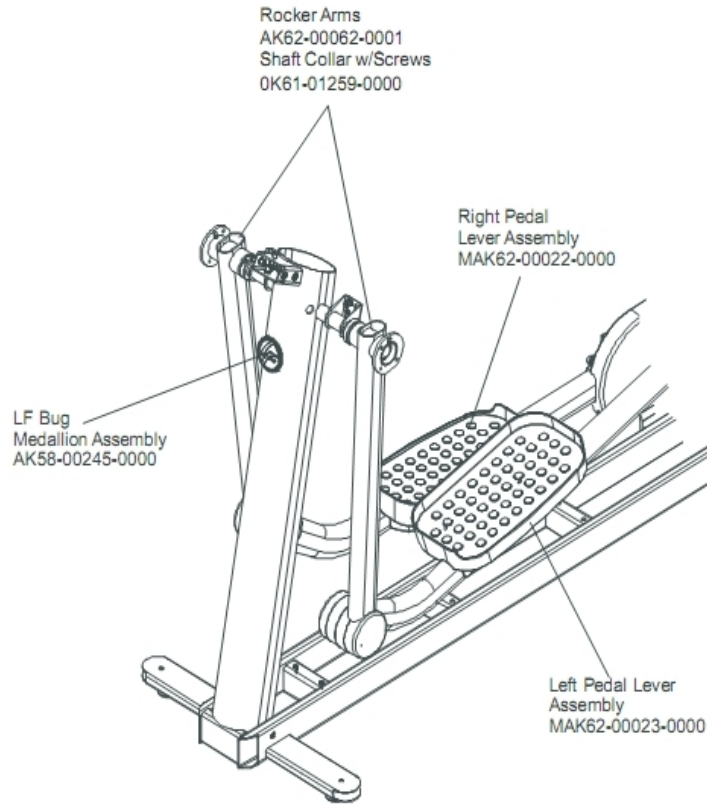

Rocker Arms And Pedal Levers

Ref #	Part Number	Qty	Description
-	AK62-00235-0000	1	Left Pedal Lever Assembly
-	AK62-00236-0000	1	Right Pedal Lever Assembly
-	0K61-01259-0000	1	Shaft Split Collar
-	GK62-00002-0070	2	Rocker Arm Kit