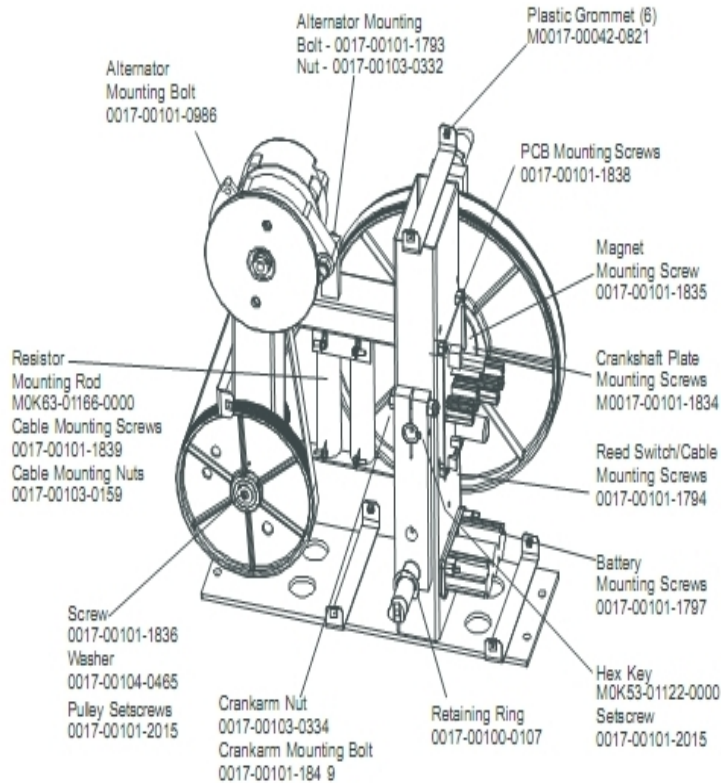

Drive Module Hardware

Ref #	Part Number	Qty	Description
-	0017-00042-0754	4	Hardware: Grommet
-	0K47-01104-0000	1	Hardware: Thrust Washer
-	0017-00101-1838	4	Hardware: Mounting Screw 19 MM
-	0K53-01122-0000	1	Square Key
-	0K63-01166-0000	1	Resistor Mounting Rod
-	0017-00042-0821	4	Hardware: Plastic Grommet
-	0017-00104-0465	1	Hardware: Flat Washer 23MM OD
-	0K53-01183-0000	1	Hex key
-	0017-00101-1797	1	Hardware: Mounting Screw 16 MM
-	0017-00101-1836	1	Hardware: Screw 10 MM
-	0017-00103-0159	1	Hardware: Mounting Nut
-	0017-00101-1839	1	Hardware: Cable Mounting Screw
-	0017-00101-1835	1	Hardware: Screw 10MM
-	0017-00101-1794	1	Hardware: Screw 10MM
-	0017-00101-0986	1	Hardware: Bolt 0.75"
-	0017-00101-2015	2	Hardware: Pulley Set Screw 15 MM
-	0017-00103-0334	1	Hardware: Nut 10 MM
-	0017-00101-1834	1	Hardware: Screw 24MM
-	0017-00101-1849	1	Hardware: Crank arm mounting bolt
-	0017-00100-0107	1	Hardware: E-Ring 1"
-	0017-00103-0332	1	Hardware: Mounting Nut
-	0017-00101-1793	1	Hardware: Alternator Mounting Bolt