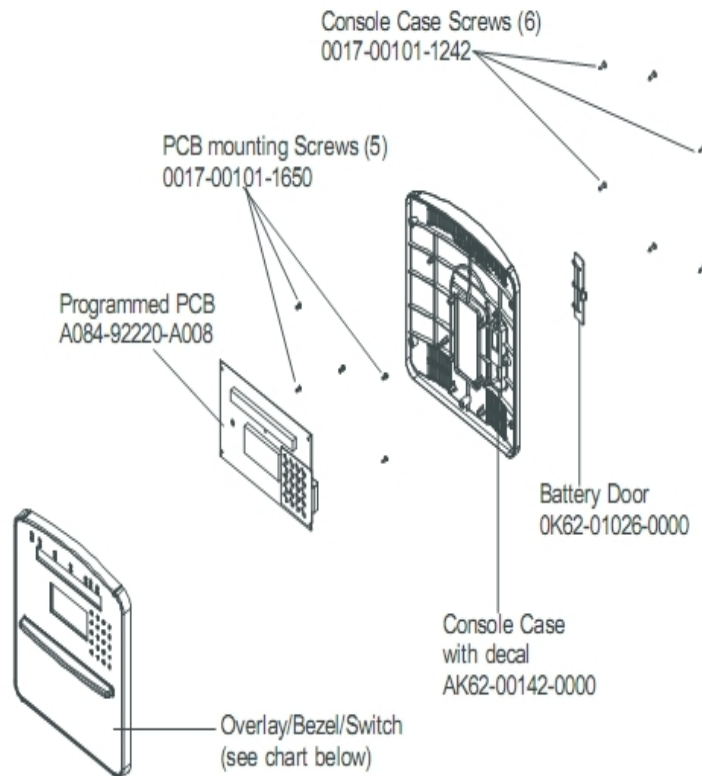

90X Cross-Trainer - Arctic Silver

90X-0100-02

Parts Manual

1/5/2019 6:43:57 AM

Table of Contents

[Cables.....](#)3
[Console and Related Components.....](#)4
[Console Support and Deadshaft Covers.....](#)5
[Crank Cover and Lower Caps.....](#)6
[Drive Module Components.....](#)7
[Drive Module Hardware.....](#)8
[Handlebars and Bullhorns.....](#)9
[Lower Frame Shrouds and Hardware.....](#)10
[Pedal Lever Assembly Components.....](#)11
[References.....](#)13
[Rocker Arms and Pedal Levers.....](#)14
[Upper Frame Hardware.....](#)15

Ref #	Part Number	Qty	Description
-	AK58-00536-0002	1	Console: English/Metric
-	0K62-01026-0000	1	Battery Door
-	AK58-00548-0001	1	Bezel Switch with Overlay: English/Metric
-	AK62-00142-0000	1	Console Case with Decal
-	A084-92220-A008	1	Console PCB
-	0017-00101-1242	6	Hardware: Phillips Pan Screw 0.75"
-	0017-00101-1650	5	Hardware: Phillips Pan Screw 0.375"