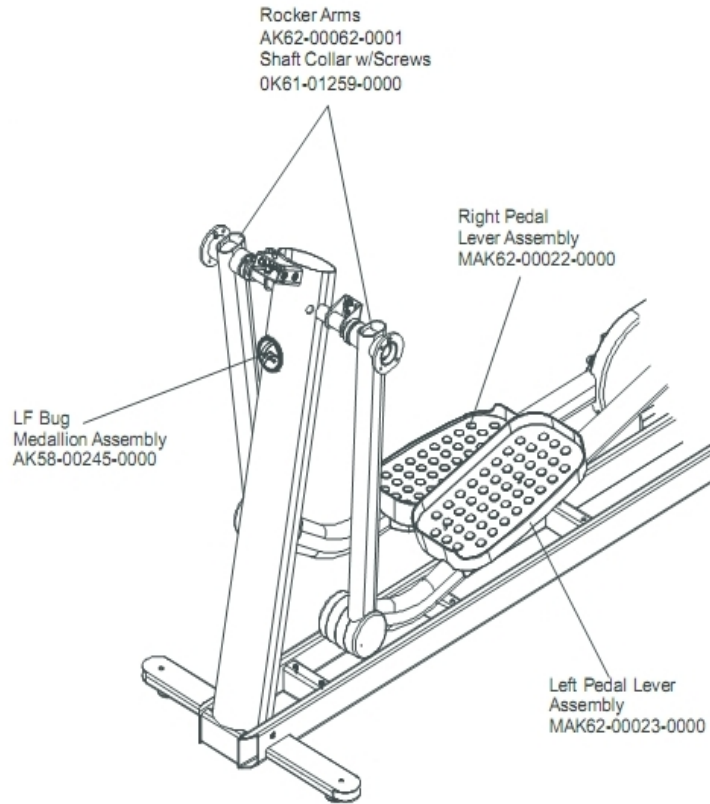

Rocker Arms and Pedal Levers

Ref #	Part Number	Qty	Description
-	AK62-00236-0000	1	Right Pedal Lever Assembly
-	AK62-00235-0000	1	Left Pedal Lever Assembly
-	GK62-00002-0070	4	Rocker Arm Kit
-	0K61-01259-0000	2	Shaft Split Collar