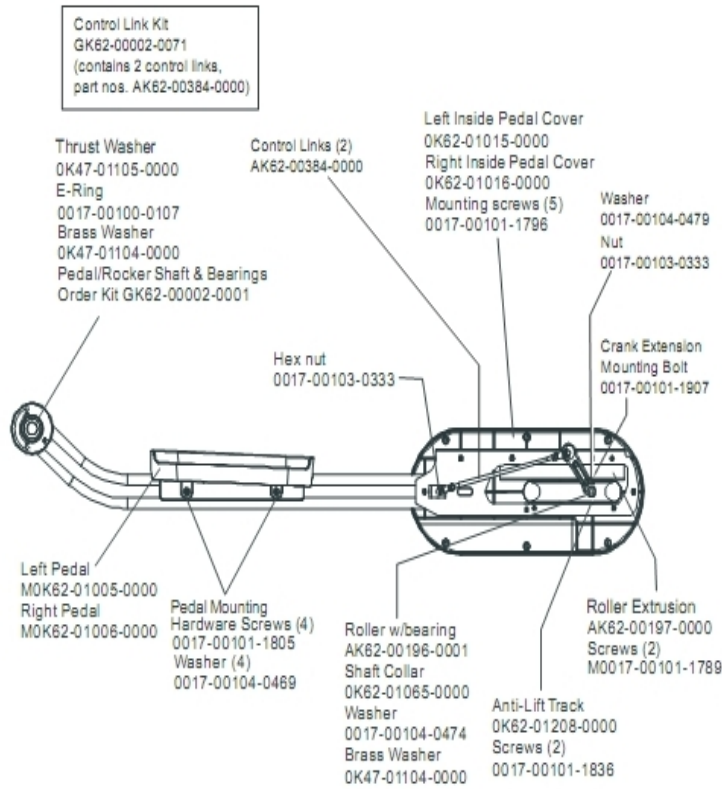

Pedal Lever Assembly Components

Ref #	Part Number	Qty	Description
-	0017-00103-0333	4	Hardware: Hex Nut
-	OK62-01191-0000	2	Anti-Lift Roller
-	0017-00101-1907	2	Hardware: Crank Extension Mounting Bolt
-	0017-00104-0469	8	Hardware: Flat Washer 16MM OD
-	0017-00101-1836	4	Hardware: Screw 10 MM
-	0017-00104-0479	2	Hardware: Flat Washer 25.4MM OD
-	OK62-01015-0000	1	Inside Pedal Cover Right
-	OK62-01065-0000	2	Shaft Collar
-	OK47-01104-0000	4	Hardware: Thrust Washer
-	0017-00100-0107	2	Hardware: E-Ring 1"
-	AK62-00196-0001	2	Roller with Bearing
-	AK62-00197-0000	2	Roller Extrusion
-	GK62-00002-0001	2	Pedal/Rocker Shaft and Bearings
-	GK62-00002-0071	6	Control Link Kit
-	0017-00101-1789	4	Hardware: Mounting Screws
-	OK62-01005-0000	1	Left Pedal
-	OK62-01006-0000	1	Right Pedal
-	OK62-01016-0000	1	Inside Pedal Cover Left
-	OK62-01208-0000	2	Anti-Lift Track
-	0017-00101-1796	10	Hardware: Mounting Screw 19 MM
-	0017-00104-0474	2	Hardware: Washer
-	OK47-01105-0000	2	Hardware: Hardened Thrust Washer