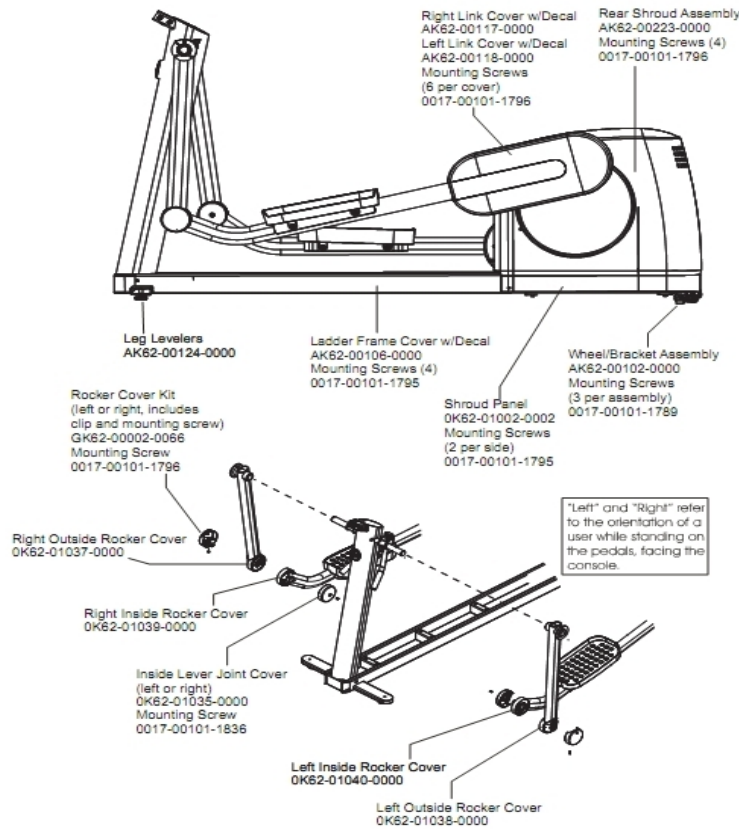

Lower Frame Shrouds and Hardware

Ref #	Part Number	Qty	Description
-	AK62-00118-0000	1	Link Cover with Decal: Left
-	AK62-00124-0000	2	Leg Leveler
-	OK62-01038-0000	1	Left Inside Rocker Cover
-	OK62-01037-0000	1	
-	AK62-00117-0000	1	Link Cover with Decal: Right
-	GK62-00002-0066	1	Rocker Cover Kit
-	0017-00101-1795	8	Hardware: Mounting Screw
-	0017-00101-1836	1	Hardware: Screw 10 MM
-	AK62-00102-0000	1	Wheel/Bracket Assembly
-	AK62-00223-0000	1	Rear Shroud Assembly
-	OK62-01002-0003	1	Shroud Panel
-	0017-00101-1789	6	Hardware: Mounting Screws
-	OK62-01039-0000	1	Right Inside Lever Joint Cover
-	0017-00101-1796	17	Hardware: Mounting Screw 19 MM
-	OK62-01040-0000	1	Left Inside Lever Joint Cover
-	AK62-00106-0001	1	Ladder Frame Cover with Decal
-	OK62-01035-0000	1	Inside Lever Joint Cover