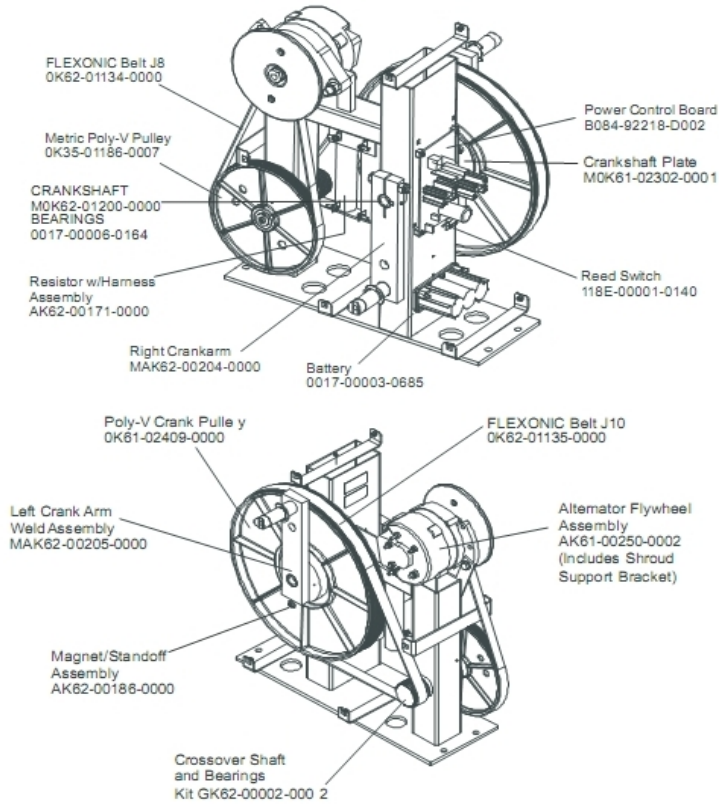

Ref #	Part Number	Qty	Description
-	AK58-00536-0002	1	Console: English/Metric
-	0K62-01026-0000	1	Battery Door
-	AK58-00548-0001	1	Bezel Switch with Overlay: English/Metric
-	AK62-00142-0000	1	Console Case with Decal
-	A084-92220-A008	1	Console PCB
-	0017-00101-1242	6	Hardware: Phillips Pan Screw 0.75"
-	0017-00101-1650	5	Hardware: Phillips Pan Screw 0.375"

Console Support and Deadshaft Covers

Ref #	Part Number	Qty	Description
-	OK62-01012-0000	2	Front Outside Deadshaft Cover
-	OK62-01008-0001	1	Bullhorn Cover Left
-	OK62-01013-0000	2	Rear Outside Deadshaft Cover
-	OK62-01023-0001	1	Console Support Shroud
-	OK62-01011-0000	1	Left Inside Deadshaft Cover
-	OK62-01009-0000	2	Front Inside Deadshaft Cover
-	OK62-01030-0001	1	Console Support Cap
-	OK62-01010-0000	1	Right Inside Deadshaft Cover
-	OK62-01007-0001	1	Bullhorn Cover Right
-	AK62-00123-0000	1	Console Support

Crank Cover and Lower Caps

Ref #	Part Number	Qty	Description
-	0K62-01004-0002	1	Front frame Cap
-	0017-00101-1795	2	Hardware: Mounting Screw
-	0017-00101-1837	2	Hardware: Screw 18MM
-	0K61-03100-0002	1	Crank Cover
-	0K68-01130-0200	4	CAP; STABILIZER; SHADOW GREY

Drive Module Components

Ref #	Part Number	Qty	Description
-	118E-00001-0140	1	Reed Switch SPDT
-	AK62-00186-0000	1	Magnet-Standoff Assembly
-	GK62-00002-0027	1	Left Crank Arm Weld Assembly
-	0K62-01134-0000	1	Flexonic Belt
-	AK62-00171-0000	1	Resistor with Harness Assembly
-	AK61-00250-0002	1	Alternator Flywheel Assembly
-	0K61-02409-0000	1	Poly-V Crank Pulley
-	0K62-01135-0000	1	Drive Belt
-	GK62-00002-0002	1	Crossover Shaft and Bearing Assembly
-	AK62-00204-0000	1	Right Crankarm
-	0K61-02302-0001	1	Crankshaft Plate
-	B084-92218-0000	1	PCB Circuit Board
-	0017-00003-0685	1	6V Battery
-	0K35-01186-0007	1	Poly-V Pulley