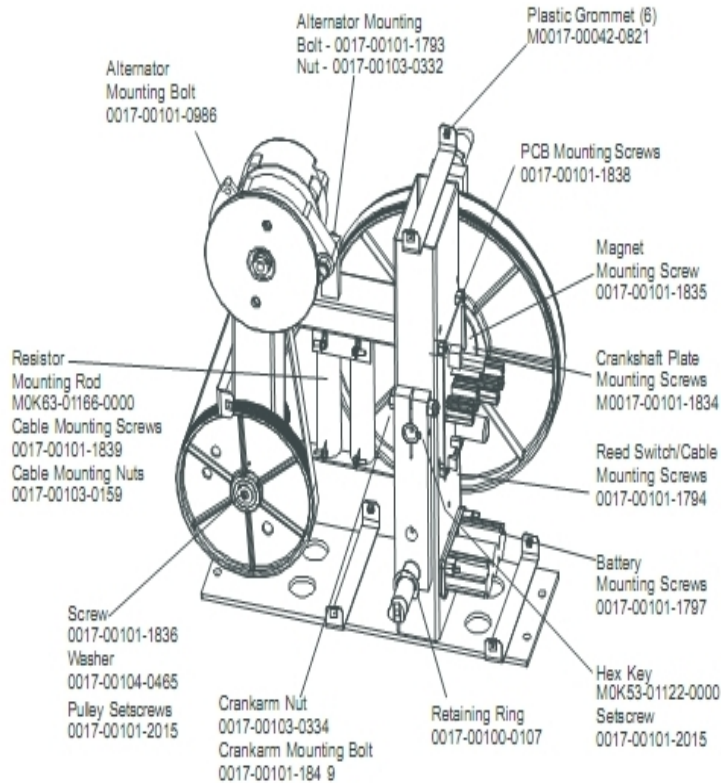

Drive Module Hardware

Ref #	Part Number	Qty	Description
-	0017-00101-0986	1	Hardware: Bolt 0.75"
-	0017-00103-0332	1	Hardware: Mounting Nut
-	0017-00042-0821	4	Hardware: Plastic Grommet
-	0017-00101-1797	2	Hardware: Mounting Screw 16 MM
-	0017-00101-1836	1	Hardware: Screw 10 MM
-	0017-00101-2015	2	Hardware: Pulley Set Screw 15 MM
-	0017-00103-0334	1	Hardware: Nut 10 MM
-	0017-00101-1849	1	Hardware: Crank arm mounting bolt
-	0K53-01183-0000	1	Hex key
-	0K47-01104-0000	1	Hardware: Thrust Washer
-	0017-00100-0107	1	Hardware: E-Ring 1"
-	0017-00101-1839	1	Hardware: Cable Mounting Screw
-	0017-00103-0159	1	Hardware: Mounting Nut
-	0017-00042-0754	4	Hardware: Grommet
-	0017-00101-1793	1	Hardware: Alternator Mounting Bolt
-	0017-00101-1838	4	Hardware: Mounting Screw 19 MM
-	0K53-01122-0000	1	Square Key
-	0K63-01166-0000	1	Resistor Mounting Rod
-	0017-00101-1794	1	Hardware: Screw 10MM
-	0017-00101-1835	1	Hardware: Screw 10MM
-	0017-00104-0465	1	Hardware: Flat Washer 23MM OD
-	0017-00101-1834	1	Hardware: Screw 24MM