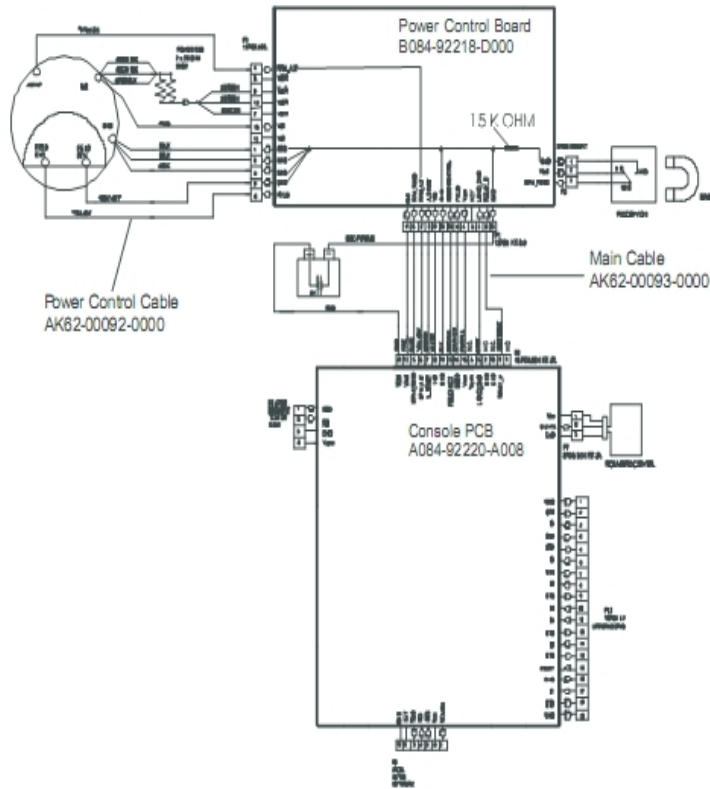

90X Cross-Trainer - Arctic Silver

90X-0100-02

Parts Manual

1/5/2019 6:43:57 AM

Table of Contents

[Cables.....](#)3
[Console and Related Components.....](#)4
[Console Support and Deadshaft Covers.....](#)5
[Crank Cover and Lower Caps.....](#)6
[Drive Module Components.....](#)7
[Drive Module Hardware.....](#)8
[Handlebars and Bullhorns.....](#)9
[Lower Frame Shrouds and Hardware.....](#)10
[Pedal Lever Assembly Components.....](#)11
[References.....](#)13
[Rocker Arms and Pedal Levers.....](#)14
[Upper Frame Hardware.....](#)15

Cables

Ref #	Part Number	Qty	Description
-	AK62-00093-0000	1	Main Cable
-	B084-92218-0000	1	PCB Circuit Board
-	AK62-00092-0000	1	Power Control Cable
-	A084-92220-A008	1	Console PCB

Console and Related Components

Ref #	Part Number	Qty	Description
-	AK58-00536-0002	1	Console: English/Metric
-	0K62-01026-0000	1	Battery Door
-	AK58-00548-0001	1	Bezel Switch with Overlay: English/Metric
-	AK62-00142-0000	1	Console Case with Decal
-	A084-92220-A008	1	Console PCB
-	0017-00101-1242	6	Hardware: Phillips Pan Screw 0.75"
-	0017-00101-1650	5	Hardware: Phillips Pan Screw 0.375"

Console Support and Deadshaft Covers

Ref #	Part Number	Qty	Description
-	OK62-01012-0000	2	Front Outside Deadshaft Cover
-	OK62-01008-0001	1	Bullhorn Cover Left
-	OK62-01013-0000	2	Rear Outside Deadshaft Cover
-	OK62-01023-0001	1	Console Support Shroud
-	OK62-01011-0000	1	Left Inside Deadshaft Cover
-	OK62-01009-0000	2	Front Inside Deadshaft Cover
-	OK62-01030-0001	1	Console Support Cap
-	OK62-01010-0000	1	Right Inside Deadshaft Cover
-	OK62-01007-0001	1	Bullhorn Cover Right
-	AK62-00123-0000	1	Console Support