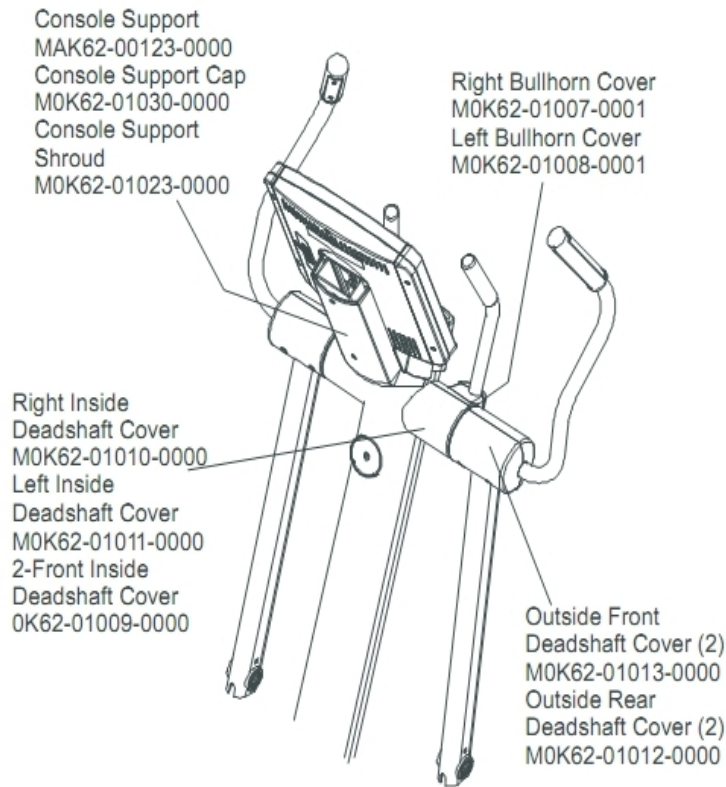

Cables

Ref #	Part Number	Qty	Description
-	AK62-00093-0000	1	Main Cable
-	B084-92218-0000	1	PCB Circuit Board
-	AK62-00092-0000	1	Power Control Cable
-	A084-92220-A008	1	Console PCB

Console and Related Components

Ref #	Part Number	Qty	Description
-	AK58-00536-0002	1	Console: English/Metric
-	0K62-01026-0000	1	Battery Door
-	AK58-00548-0001	1	Bezel Switch with Overlay: English/Metric
-	AK62-00142-0000	1	Console Case with Decal
-	A084-92220-A008	1	Console PCB
-	0017-00101-1242	6	Hardware: Phillips Pan Screw 0.75"
-	0017-00101-1650	5	Hardware: Phillips Pan Screw 0.375"

Console Support and Deadshaft Covers

Ref #	Part Number	Qty	Description
-	OK62-01012-0000	2	Front Outside Deadshaft Cover
-	OK62-01008-0001	1	Bullhorn Cover Left
-	OK62-01013-0000	2	Rear Outside Deadshaft Cover
-	OK62-01023-0001	1	Console Support Shroud
-	OK62-01011-0000	1	Left Inside Deadshaft Cover
-	OK62-01009-0000	2	Front Inside Deadshaft Cover
-	OK62-01030-0001	1	Console Support Cap
-	OK62-01010-0000	1	Right Inside Deadshaft Cover
-	OK62-01007-0001	1	Bullhorn Cover Right
-	AK62-00123-0000	1	Console Support