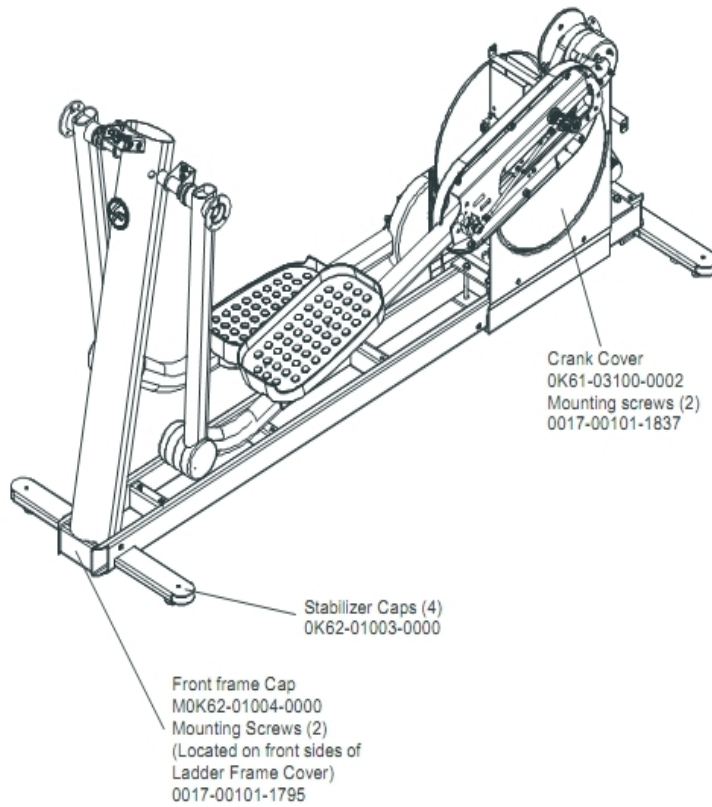

Cables

Ref #	Part Number	Qty	Description
-	AK62-00093-0000	1	Main Cable
-	B084-92218-0000	1	PCB Circuit Board
-	AK62-00092-0000	1	Power Control Cable
-	A084-92220-A008	1	Console PCB

Console and Related Components

Ref #	Part Number	Qty	Description
-	AK58-00536-0002	1	Console: English/Metric
-	0K62-01026-0000	1	Battery Door
-	AK58-00548-0001	1	Bezel Switch with Overlay: English/Metric
-	AK62-00142-0000	1	Console Case with Decal
-	A084-92220-A008	1	Console PCB
-	0017-00101-1242	6	Hardware: Phillips Pan Screw 0.75"
-	0017-00101-1650	5	Hardware: Phillips Pan Screw 0.375"

Console Support and Deadshaft Covers

Ref #	Part Number	Qty	Description
-	OK62-01012-0000	2	Front Outside Deadshaft Cover
-	OK62-01008-0001	1	Bullhorn Cover Left
-	OK62-01013-0000	2	Rear Outside Deadshaft Cover
-	OK62-01023-0001	1	Console Support Shroud
-	OK62-01011-0000	1	Left Inside Deadshaft Cover
-	OK62-01009-0000	2	Front Inside Deadshaft Cover
-	OK62-01030-0001	1	Console Support Cap
-	OK62-01010-0000	1	Right Inside Deadshaft Cover
-	OK62-01007-0001	1	Bullhorn Cover Right
-	AK62-00123-0000	1	Console Support

Crank Cover and Lower Caps

Ref #	Part Number	Qty	Description
-	0K62-01004-0002	1	Front frame Cap
-	0017-00101-1795	2	Hardware: Mounting Screw
-	0017-00101-1837	2	Hardware: Screw 18MM
-	0K61-03100-0002	1	Crank Cover
-	0K68-01130-0200	4	CAP; STABILIZER; SHADOW GREY