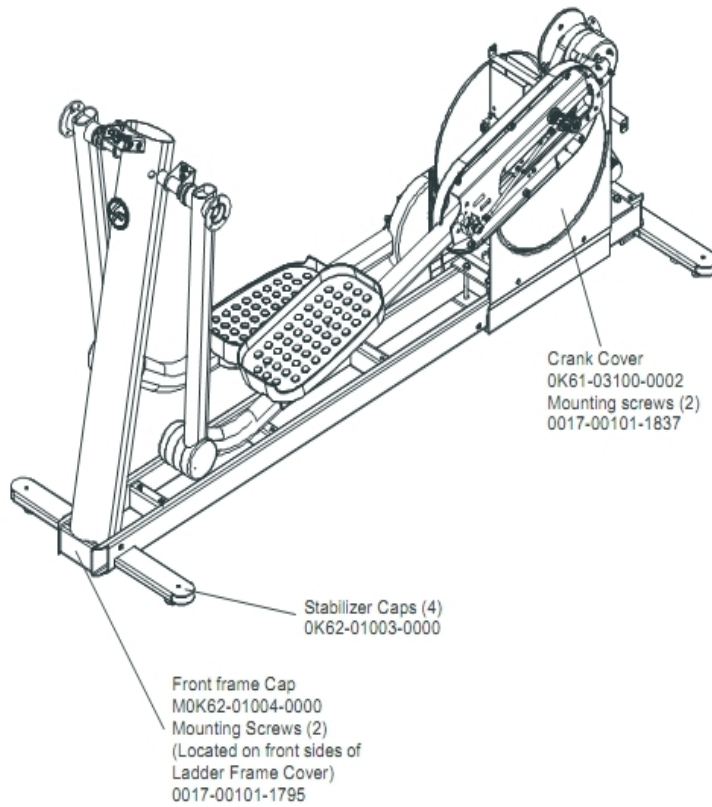

Cables

Ref #	Part Number	Qty	Description
-	A084-92220-A008	1	Console PCB
-	AK62-00093-0000	1	Main Cable
-	B084-92218-0000	1	PCB Circuit Board
-	AK62-00092-0000	1	Power Control Cable

Console and Related Components

Ref #	Part Number	Qty	Description
-	0K62-01026-0000	1	Battery Door
-	0017-00101-1650	5	Hardware: Phillips Pan Screw 0.375"
-	A084-92220-A008	1	Console PCB
-	AK62-00142-0000	1	Console Case with Decal
-	0017-00101-1242	6	Hardware: Phillips Pan Screw 0.75"
-	AK58-00536-0003	1	Console: English/Metric
-	AK58-00548-0003	1	Bezel Switch with Overlay: German/Metric

Console Support and Deadshaft Covers

Ref #	Part Number	Qty	Description
-	OK62-01012-0000	2	Front Outside Deadshaft Cover
-	OK62-01007-0001	1	Bullhorn Cover Right
-	OK62-01011-0000	1	Left Inside Deadshaft Cover
-	OK62-01008-0001	1	Bullhorn Cover Left
-	OK62-01023-0001	1	Console Support Shroud
-	OK62-01009-0000	2	Front Inside Deadshaft Cover
-	OK62-01030-0001	1	Console Support Cap
-	OK62-01010-0000	1	Right Inside Deadshaft Cover
-	AK62-00123-0000	1	Console Support
-	OK62-01013-0000	2	Rear Outside Deadshaft Cover

Crank Cover and Lower Caps

Ref #	Part Number	Qty	Description
-	0K62-01004-0002	1	Front frame Cap
-	0017-00101-1795	2	Hardware: Mounting Screw
-	0017-00101-1837	2	Hardware: Screw 18MM
-	0K61-03100-0002	1	Crank Cover
-	0K68-01130-0200	4	CAP; STABILIZER; SHADOW GREY