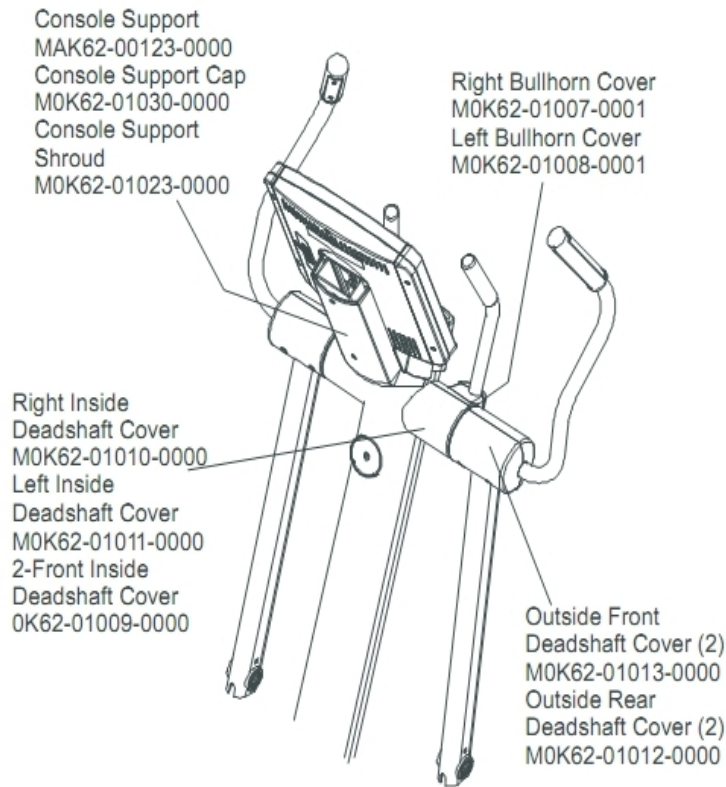

Cables

Ref #	Part Number	Qty	Description
-	A084-92220-A008	1	Console PCB
-	AK62-00093-0000	1	Main Cable
-	B084-92218-0000	1	PCB Circuit Board
-	AK62-00092-0000	1	Power Control Cable

Console and Related Components

Ref #	Part Number	Qty	Description
-	0K62-01026-0000	1	Battery Door
-	0017-00101-1650	5	Hardware: Phillips Pan Screw 0.375"
-	A084-92220-A008	1	Console PCB
-	AK62-00142-0000	1	Console Case with Decal
-	0017-00101-1242	6	Hardware: Phillips Pan Screw 0.75"
-	AK58-00536-0003	1	Console: English/Metric
-	AK58-00548-0003	1	Bezel Switch with Overlay: German/Metric

Console Support and Deadshaft Covers

Ref #	Part Number	Qty	Description
-	OK62-01012-0000	2	Front Outside Deadshaft Cover
-	OK62-01007-0001	1	Bullhorn Cover Right
-	OK62-01011-0000	1	Left Inside Deadshaft Cover
-	OK62-01008-0001	1	Bullhorn Cover Left
-	OK62-01023-0001	1	Console Support Shroud
-	OK62-01009-0000	2	Front Inside Deadshaft Cover
-	OK62-01030-0001	1	Console Support Cap
-	OK62-01010-0000	1	Right Inside Deadshaft Cover
-	AK62-00123-0000	1	Console Support
-	OK62-01013-0000	2	Rear Outside Deadshaft Cover