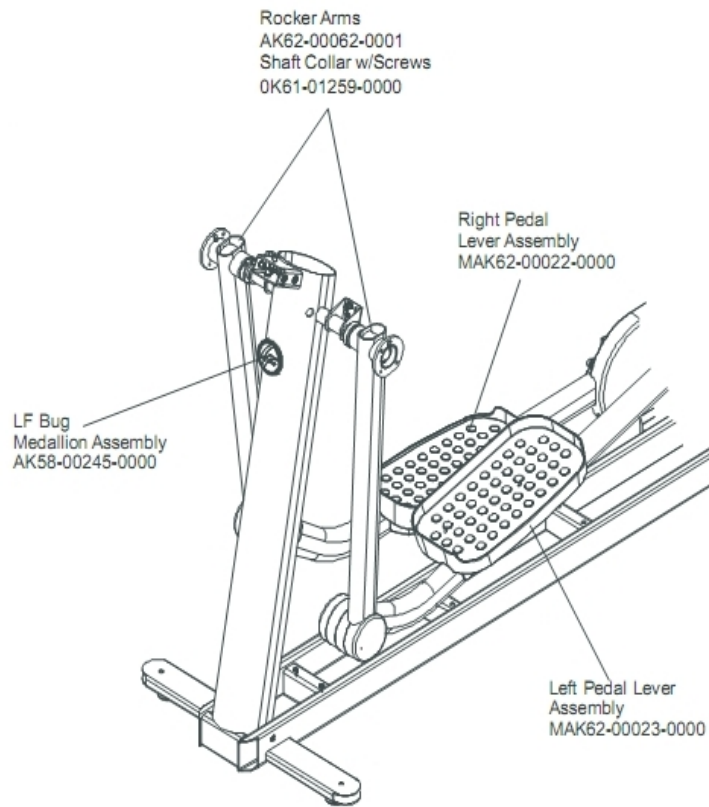

Rocker Arms and Pedal Levers

Ref #	Part Number	Qty	Description
-	AK62-00236-0000	1	Right Pedal Lever Assembly
-	AK62-00235-0000	1	Left Pedal Lever Assembly
-	GK62-00002-0070	4	Rocker Arm Kit
-	0K61-01259-0000	2	Shaft Split Collar