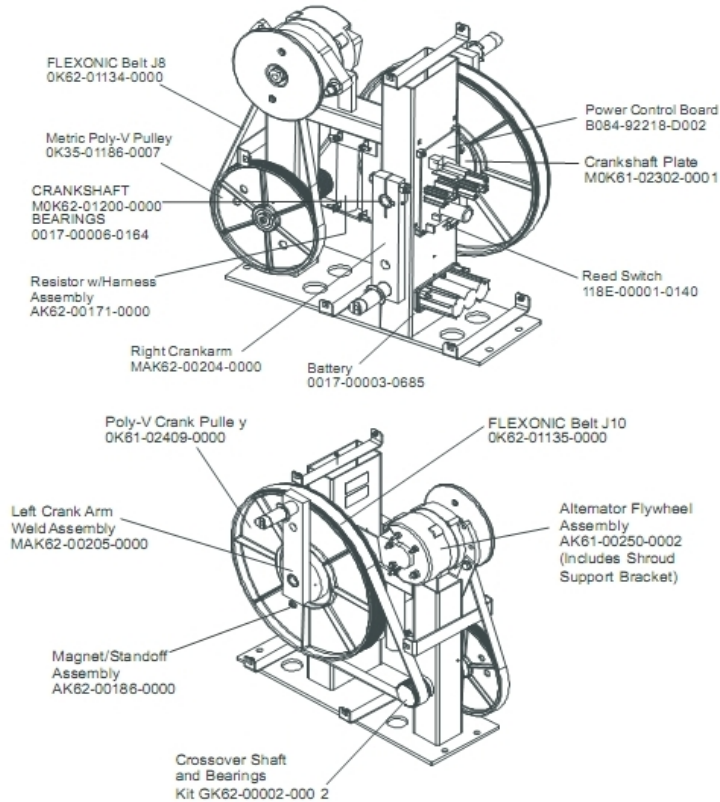

Ref #	Part Number	Qty	Description
-	0K62-01026-0000	1	Battery Door
-	0017-00101-1650	5	Hardware: Phillips Pan Screw 0.375"
-	A084-92220-A008	1	Console PCB
-	AK62-00142-0000	1	Console Case with Decal
-	0017-00101-1242	6	Hardware: Phillips Pan Screw 0.75"
-	AK58-00536-0003	1	Console: English/Metric
-	AK58-00548-0003	1	Bezel Switch with Overlay: German/Metric

Console Support and Deadshaft Covers

Ref #	Part Number	Qty	Description
-	OK62-01012-0000	2	Front Outside Deadshaft Cover
-	OK62-01007-0001	1	Bullhorn Cover Right
-	OK62-01011-0000	1	Left Inside Deadshaft Cover
-	OK62-01008-0001	1	Bullhorn Cover Left
-	OK62-01023-0001	1	Console Support Shroud
-	OK62-01009-0000	2	Front Inside Deadshaft Cover
-	OK62-01030-0001	1	Console Support Cap
-	OK62-01010-0000	1	Right Inside Deadshaft Cover
-	AK62-00123-0000	1	Console Support
-	OK62-01013-0000	2	Rear Outside Deadshaft Cover

Crank Cover and Lower Caps

Ref #	Part Number	Qty	Description
-	0K62-01004-0002	1	Front frame Cap
-	0017-00101-1795	2	Hardware: Mounting Screw
-	0017-00101-1837	2	Hardware: Screw 18MM
-	0K61-03100-0002	1	Crank Cover
-	0K68-01130-0200	4	CAP; STABILIZER; SHADOW GREY

Drive Module Components

Ref #	Part Number	Qty	Description
-	B084-92218-0000	1	PCB Circuit Board
-	AK62-00186-0000	1	Magnet-Standoff Assembly
-	GK62-00002-0027	1	Left Crank Arm Weld Assembly
-	0K62-01134-0000	1	Flexonic Belt
-	AK61-00250-0002	1	Alternator Flywheel Assembly
-	AK62-00171-0000	1	Resistor with Harness Assembly
-	0K61-02409-0000	1	Poly-V Crank Pulley
-	0K62-01135-0000	1	Drive Belt
-	GK62-00002-0002	1	Crossover Shaft and Bearing Assembly
-	AK62-00204-0000	1	Right Crankarm
-	0K61-02302-0001	1	Crankshaft Plate
-	0K35-01186-0007	1	Poly-V Pulley
-	0017-00003-0685	1	6V Battery
-	118E-00001-0140	1	Reed Switch SPDT