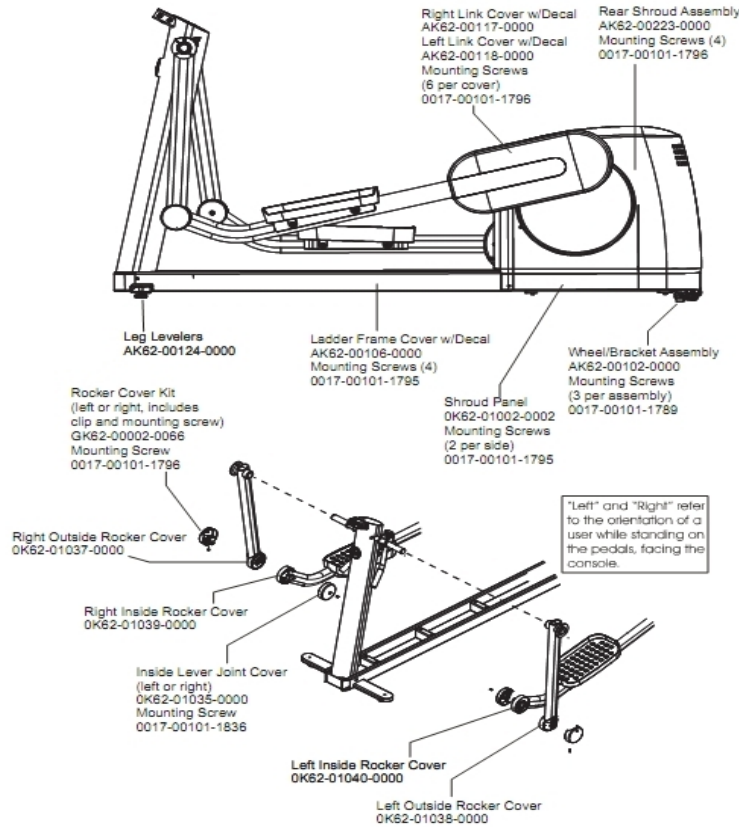

Lower Frame Shrouds and Hardware

Ref #	Part Number	Qty	Description
-	AK62-00118-0000	1	Link Cover with Decal: Left
-	AK62-00124-0000	2	Leg Leveler
-	OK62-01038-0000	1	Left Inside Rocker Cover
-	AK62-00117-0000	1	Link Cover with Decal: Right
-	GK62-00002-0066	1	Rocker Cover Kit
-	OK62-01037-0000	1	
-	0017-00101-1795	8	Hardware: Mounting Screw
-	0017-00101-1836	1	Hardware: Screw 10 MM
-	AK62-00102-0000	1	Wheel/Bracket Assembly
-	OK62-01002-0003	1	Shroud Panel
-	AK62-00223-0000	1	Rear Shroud Assembly
-	0017-00101-1789	6	Hardware: Mounting Screws
-	OK62-01039-0000	1	Right Inside Lever Joint Cover
-	0017-00101-1796	17	Hardware: Mounting Screw 19 MM
-	OK62-01040-0000	1	Left Inside Lever Joint Cover
-	AK62-00106-0001	1	Ladder Frame Cover with Decal
-	OK62-01035-0000	1	Inside Lever Joint Cover