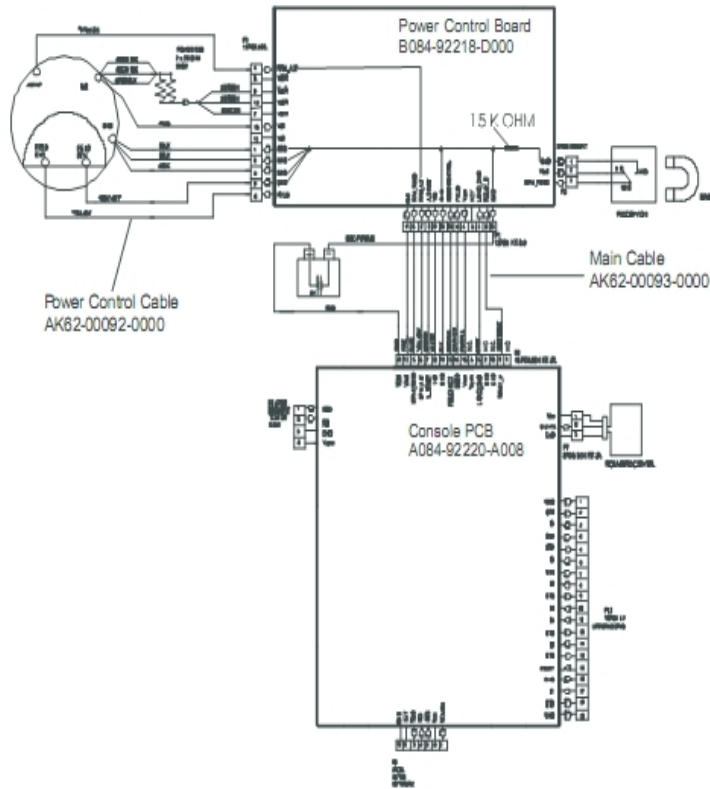

90X Cross-Trainer - Arctic Silver

90X-0201-02

Parts Manual

1/5/2019 6:46:50 AM

LifeFitness
WHAT WE LIVE FOR

Table of Contents

[Cables.....](#)3
[Console and Related Components.....](#)4
[Console Support and Deadshaft Covers.....](#)5
[Crank Cover and Lower Caps.....](#)6
[Drive Module Components.....](#)7
[Drive Module Hardware.....](#)8
[Handlebars and Bullhorns.....](#)9
[Lower Frame Shrouds and Hardware.....](#)10
[Pedal Lever Assembly Components.....](#)11
[References.....](#)13
[Rocker Arms and Pedal Levers.....](#)14
[Upper Frame Hardware.....](#)15

Cables

Ref #	Part Number	Qty	Description
-	A084-92220-A008	1	Console PCB
-	AK62-00093-0000	1	Main Cable
-	B084-92218-0000	1	PCB Circuit Board
-	AK62-00092-0000	1	Power Control Cable

Console and Related Components

Ref #	Part Number	Qty	Description
-	0K62-01026-0000	1	Battery Door
-	0017-00101-1650	5	Hardware: Phillips Pan Screw 0.375"
-	A084-92220-A008	1	Console PCB
-	AK62-00142-0000	1	Console Case with Decal
-	0017-00101-1242	6	Hardware: Phillips Pan Screw 0.75"
-	AK58-00536-0003	1	Console: English/Metric
-	AK58-00548-0003	1	Bezel Switch with Overlay: German/Metric

Console Support and Deadshaft Covers

Ref #	Part Number	Qty	Description
-	OK62-01012-0000	2	Front Outside Deadshaft Cover
-	OK62-01007-0001	1	Bullhorn Cover Right
-	OK62-01011-0000	1	Left Inside Deadshaft Cover
-	OK62-01008-0001	1	Bullhorn Cover Left
-	OK62-01023-0001	1	Console Support Shroud
-	OK62-01009-0000	2	Front Inside Deadshaft Cover
-	OK62-01030-0001	1	Console Support Cap
-	OK62-01010-0000	1	Right Inside Deadshaft Cover
-	AK62-00123-0000	1	Console Support
-	OK62-01013-0000	2	Rear Outside Deadshaft Cover