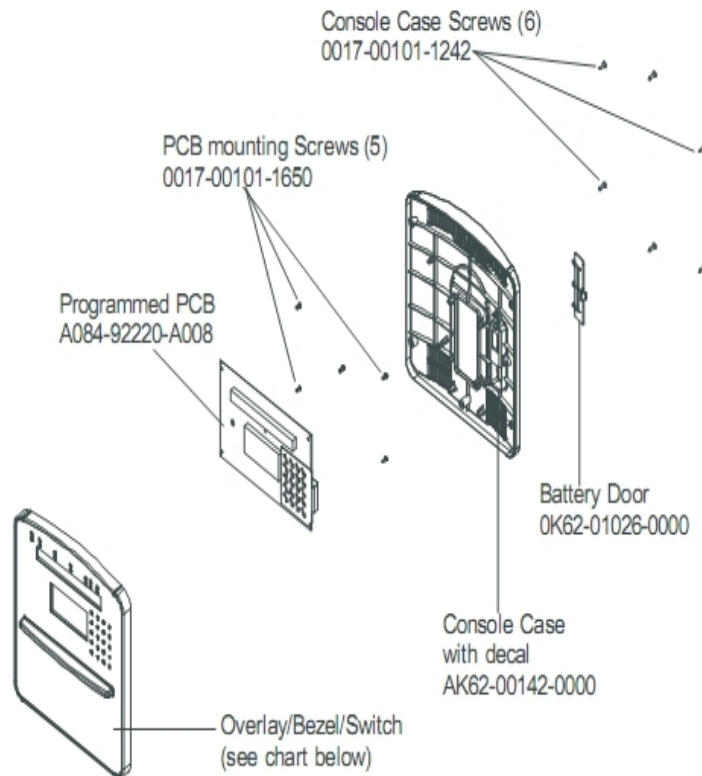

90X Cross-Trainer - Arctic Silver

90X-0201-02

Parts Manual

1/5/2019 6:46:50 AM

LifeFitness
WHAT WE LIVE FOR

Table of Contents

[Cables.....](#)3
[Console and Related Components.....](#)4
[Console Support and Deadshaft Covers.....](#)5
[Crank Cover and Lower Caps.....](#)6
[Drive Module Components.....](#)7
[Drive Module Hardware.....](#)8
[Handlebars and Bullhorns.....](#)9
[Lower Frame Shrouds and Hardware.....](#)10
[Pedal Lever Assembly Components.....](#)11
[References.....](#)13
[Rocker Arms and Pedal Levers.....](#)14
[Upper Frame Hardware.....](#)15

Cables

Ref #	Part Number	Qty	Description
-	A084-92220-A008	1	Console PCB
-	AK62-00093-0000	1	Main Cable
-	B084-92218-0000	1	PCB Circuit Board
-	AK62-00092-0000	1	Power Control Cable

Console and Related Components

Ref #	Part Number	Qty	Description
-	0K62-01026-0000	1	Battery Door
-	0017-00101-1650	5	Hardware: Phillips Pan Screw 0.375"
-	A084-92220-A008	1	Console PCB
-	AK62-00142-0000	1	Console Case with Decal
-	0017-00101-1242	6	Hardware: Phillips Pan Screw 0.75"
-	AK58-00536-0003	1	Console: English/Metric
-	AK58-00548-0003	1	Bezel Switch with Overlay: German/Metric