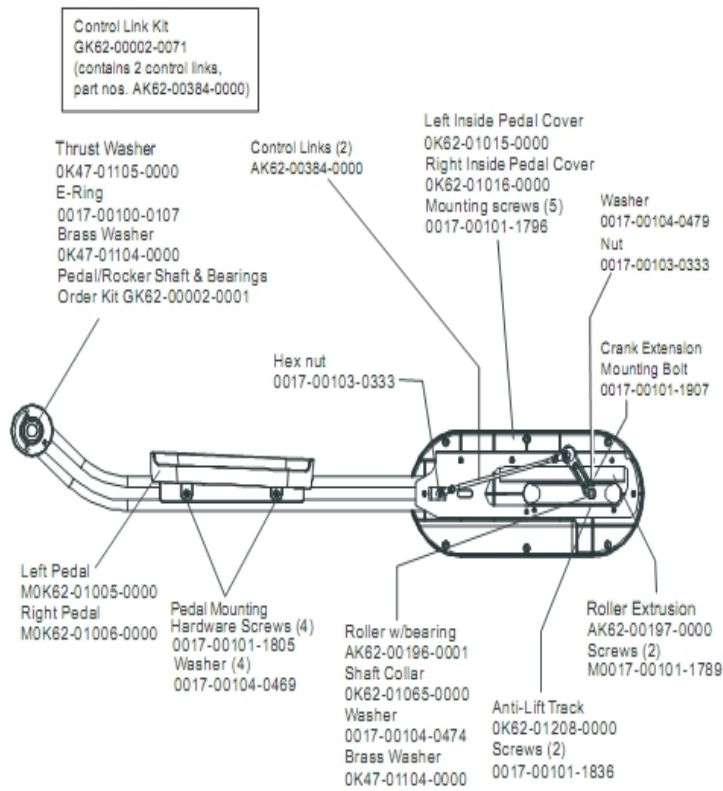

Pedal Lever Assembly Components

Ref #	Part Number	Qty	Description
-	0017-00101-1907	2	Hardware: Crank Extension Mounting Bolt
-	OK62-01191-0000	2	Anti-Lift Roller
-	0017-00101-1805	8	Hardware: TORX Screw 25 MM
-	0017-00103-0333	4	Hardware: Hex Nut
-	0017-00101-1836	4	Hardware: Screw 10 MM
-	0017-00104-0479	2	Hardware: Flat Washer 25.4MM OD
-	OK62-01015-0000	1	Inside Pedal Cover Right
-	OK62-01065-0000	2	Shaft Collar
-	OK47-01104-0000	4	Hardware: Thrust Washer
-	0017-00100-0107	2	Hardware: E-Ring 1"
-	AK62-00196-0001	2	Roller with Bearing
-	AK62-00197-0000	2	Roller Extrusion
-	GK62-00002-0001	2	Pedal/Rocker Shaft and Bearings
-	GK62-00002-0071	6	Control Link Kit
-	0017-00101-1789	4	Hardware: Mounting Screws
-	OK62-01005-0000	1	Left Pedal
-	OK62-01006-0000	1	Right Pedal
-	OK62-01016-0000	1	Inside Pedal Cover Left
-	OK62-01208-0000	2	Anti-Lift Track
-	0017-00101-1796	10	Hardware: Mounting Screw 19 MM
-	0017-00104-0474	2	Hardware: Washer
-	OK47-01105-0000	2	Hardware: Hardened Thrust Washer