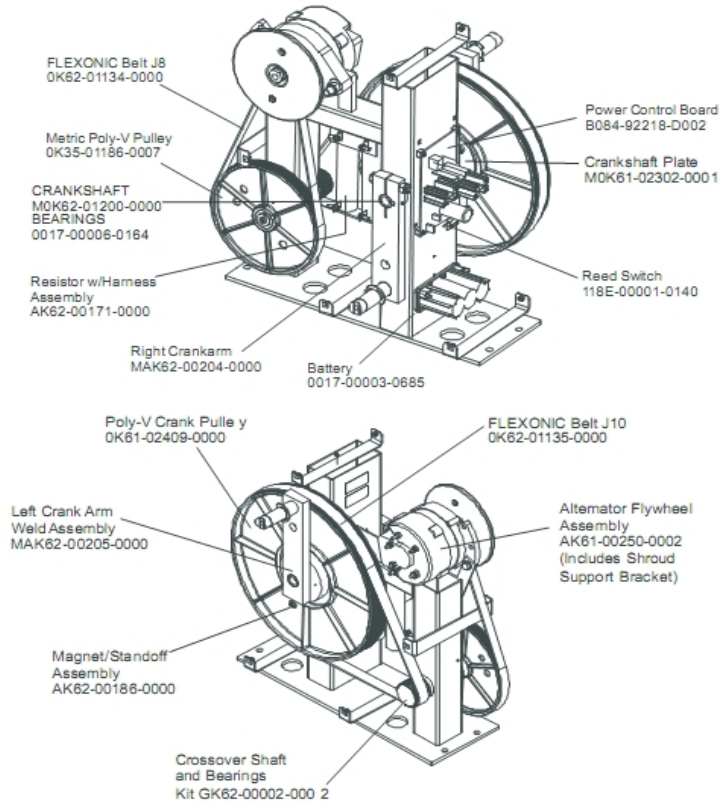

Ref #	Part Number	Qty	Description
-	AK58-00548-0007	1	Bezel Switch with Overlay: French/Metric
-	0K62-01026-0000	1	Battery Door
-	AK62-00142-0000	1	Console Case with Decal
-	A084-92220-A008	1	Console PCB
-	0017-00101-1242	6	Hardware: Phillips Pan Screw 0.75"
-	AK58-00536-0007	1	Console: French/Metric
-	0017-00101-1650	5	Hardware: Phillips Pan Screw 0.375"

Console Support and Deadshaft Covers

Ref #	Part Number	Qty	Description
-	OK62-01012-0000	2	Front Outside Deadshaft Cover
-	OK62-01023-0001	1	Console Support Shroud
-	OK62-01013-0000	2	Rear Outside Deadshaft Cover
-	OK62-01011-0000	1	Left Inside Deadshaft Cover
-	OK62-01008-0001	1	Bullhorn Cover Left
-	OK62-01009-0000	2	Front Inside Deadshaft Cover
-	OK62-01030-0001	1	Console Support Cap
-	OK62-01010-0000	1	Right Inside Deadshaft Cover
-	OK62-01007-0001	1	Bullhorn Cover Right
-	AK62-00123-0000	1	Console Support

Crank Cover and Lower Caps

Ref #	Part Number	Qty	Description
-	0K62-01004-0002	1	Front frame Cap
-	0017-00101-1795	2	Hardware: Mounting Screw
-	0K61-03100-0002	1	Crank Cover
-	0017-00101-1837	2	Hardware: Screw 18MM
-	0K68-01130-0200	4	CAP; STABILIZER; SHADOW GREY

Drive Module Components

Ref #	Part Number	Qty	Description
-	B084-92218-0000	1	PCB Circuit Board
-	AK62-00186-0000	1	Magnet-Standoff Assembly
-	GK62-00002-0027	1	Left Crank Arm Weld Assembly
-	0K62-01134-0000	1	Flexonic Belt
-	GK62-00002-0002	1	Crossover Shaft and Bearing Assembly
-	AK62-00171-0000	1	Resistor with Harness Assembly
-	0K61-02409-0000	1	Poly-V Crank Pulley
-	0K62-01135-0000	1	Drive Belt
-	AK61-00250-0002	1	Alternator Flywheel Assembly
-	AK62-00204-0000	1	Right Crankarm
-	0K61-02302-0001	1	Crankshaft Plate
-	0K35-01186-0007	1	Poly-V Pulley
-	0017-00003-0685	1	6V Battery
-	118E-00001-0140	1	Reed Switch SPDT