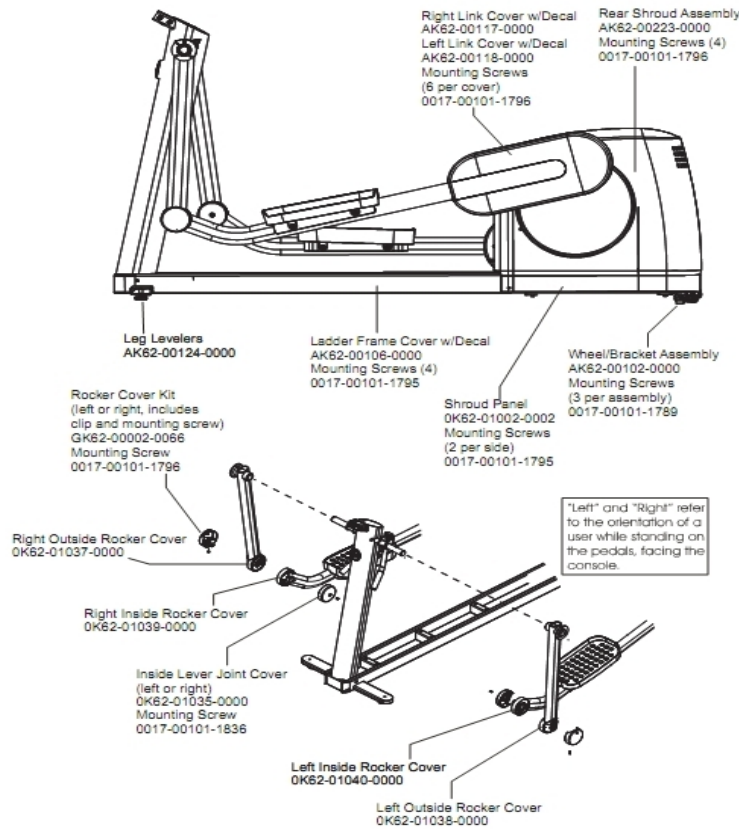

Lower Frame Shrouds and Hardware

Ref #	Part Number	Qty	Description
-	AK62-00118-0000	1	Link Cover with Decal: Left
-	AK62-00124-0000	2	Leg Leveler
-	OK62-01038-0000	1	Left Inside Rocker Cover
-	AK62-00117-0000	1	Link Cover with Decal: Right
-	GK62-00002-0066	1	Rocker Cover Kit
-	OK62-01037-0000	1	
-	0017-00101-1795	8	Hardware: Mounting Screw
-	0017-00101-1836	1	Hardware: Screw 10 MM
-	AK62-00102-0000	1	Wheel/Bracket Assembly
-	OK62-01002-0003	1	Shroud Panel
-	AK62-00223-0000	1	Rear Shroud Assembly
-	0017-00101-1789	6	Hardware: Mounting Screws
-	OK62-01039-0000	1	Right Inside Lever Joint Cover
-	0017-00101-1796	17	Hardware: Mounting Screw 19 MM
-	OK62-01040-0000	1	Left Inside Lever Joint Cover
-	AK62-00106-0001	1	Ladder Frame Cover with Decal
-	OK62-01035-0000	1	Inside Lever Joint Cover