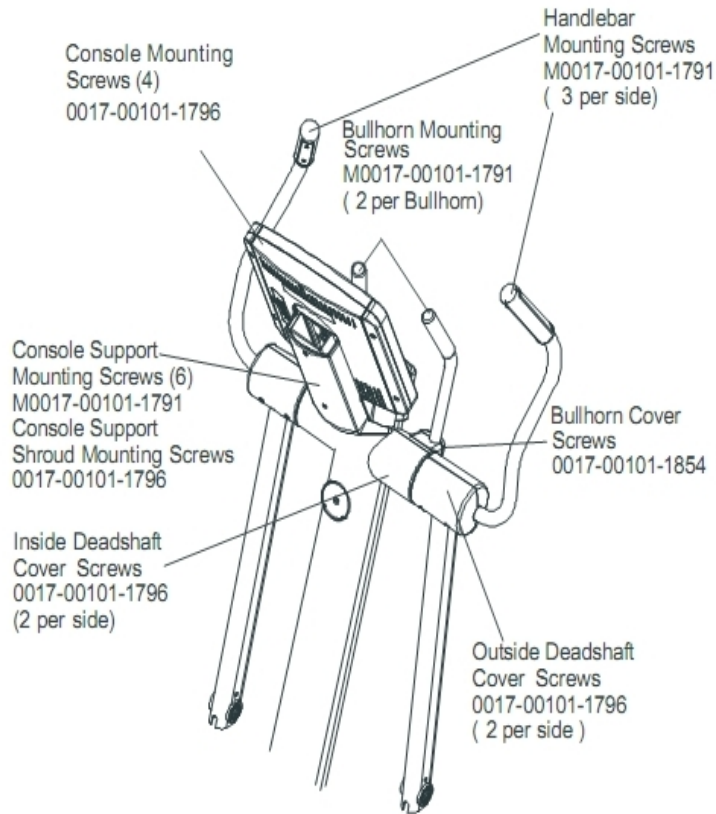

Upper Frame Hardware

Ref #	Part Number	Qty	Description
-	0017-00101-1854	1	Hardware: Bullhorn Cover Screw 44MM
-	0017-00101-1876	4	Hardware: M 8X1.25-6G6GX 22 DIN TRX FLT CS ST BZ B
-	0017-00101-1796	13	Hardware: Mounting Screw 19 MM
-	0017-00101-1846	2	Hardware: Phillips Pan Screw 10 MM
-	0K62-01022-0202	1	Accessory Tray
-	0017-00101-1791	12	Hardware: TORX Screw 19 MM