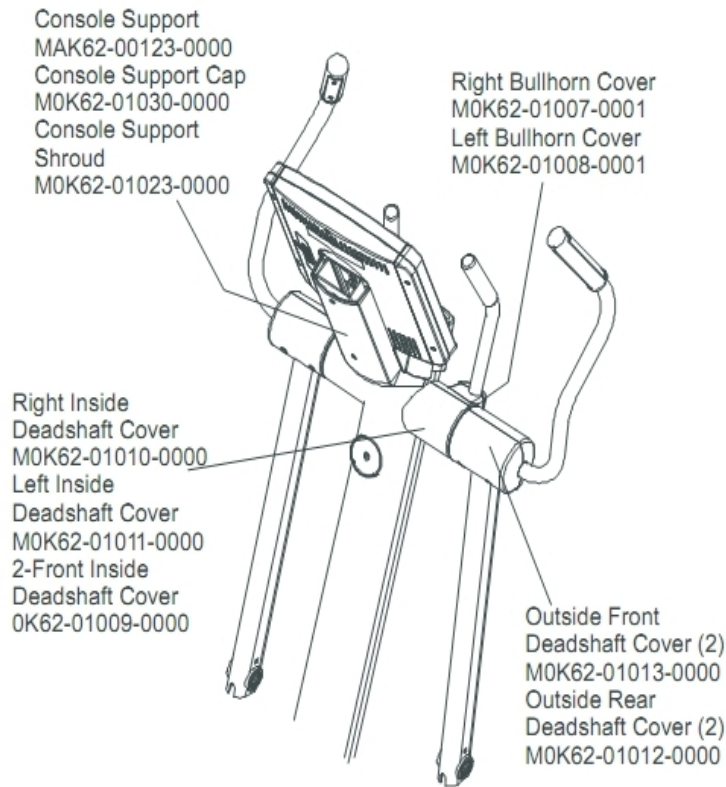

Cables

Ref #	Part Number	Qty	Description
-	AK62-00093-0000	1	Main Cable
-	B084-92218-0000	1	PCB Circuit Board
-	AK62-00092-0000	1	Power Control Cable
-	A084-92220-A008	1	Console PCB

Console and Related Components

Ref #	Part Number	Qty	Description
-	AK58-00548-0007	1	Bezel Switch with Overlay: French/Metric
-	0K62-01026-0000	1	Battery Door
-	AK62-00142-0000	1	Console Case with Decal
-	A084-92220-A008	1	Console PCB
-	0017-00101-1242	6	Hardware: Phillips Pan Screw 0.75"
-	AK58-00536-0007	1	Console: French/Metric
-	0017-00101-1650	5	Hardware: Phillips Pan Screw 0.375"

Console Support and Deadshaft Covers

Ref #	Part Number	Qty	Description
-	OK62-01012-0000	2	Front Outside Deadshaft Cover
-	OK62-01023-0001	1	Console Support Shroud
-	OK62-01013-0000	2	Rear Outside Deadshaft Cover
-	OK62-01011-0000	1	Left Inside Deadshaft Cover
-	OK62-01008-0001	1	Bullhorn Cover Left
-	OK62-01009-0000	2	Front Inside Deadshaft Cover
-	OK62-01030-0001	1	Console Support Cap
-	OK62-01010-0000	1	Right Inside Deadshaft Cover
-	OK62-01007-0001	1	Bullhorn Cover Right
-	AK62-00123-0000	1	Console Support