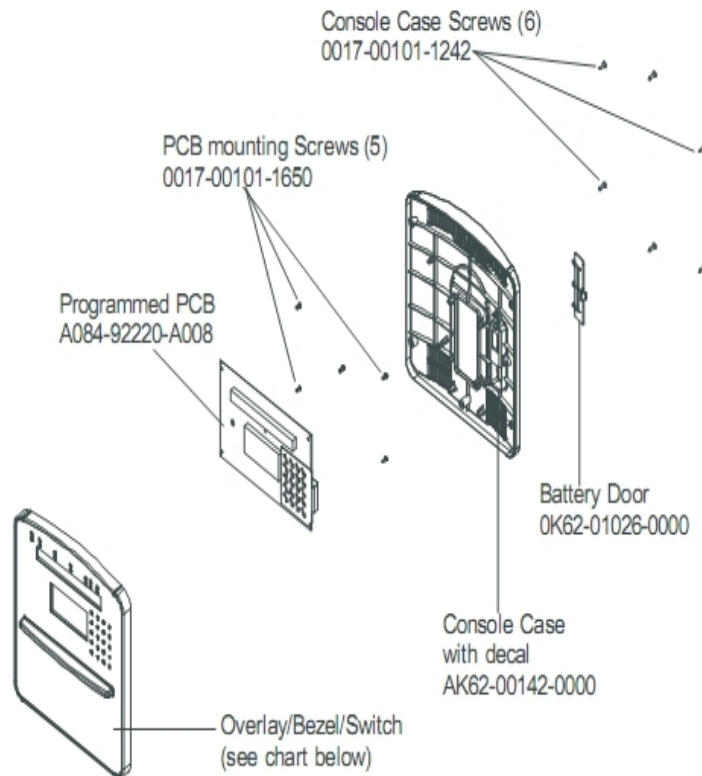

Console and Related Components

Ref #	Part Number	Qty	Description
-	AK58-00548-0007	1	Bezel Switch with Overlay: French/Metric
-	0K62-01026-0000	1	Battery Door
-	AK62-00142-0000	1	Console Case with Decal
-	A084-92220-A008	1	Console PCB
-	0017-00101-1242	6	Hardware: Phillips Pan Screw 0.75"
-	AK58-00536-0007	1	Console: French/Metric
-	0017-00101-1650	5	Hardware: Phillips Pan Screw 0.375"