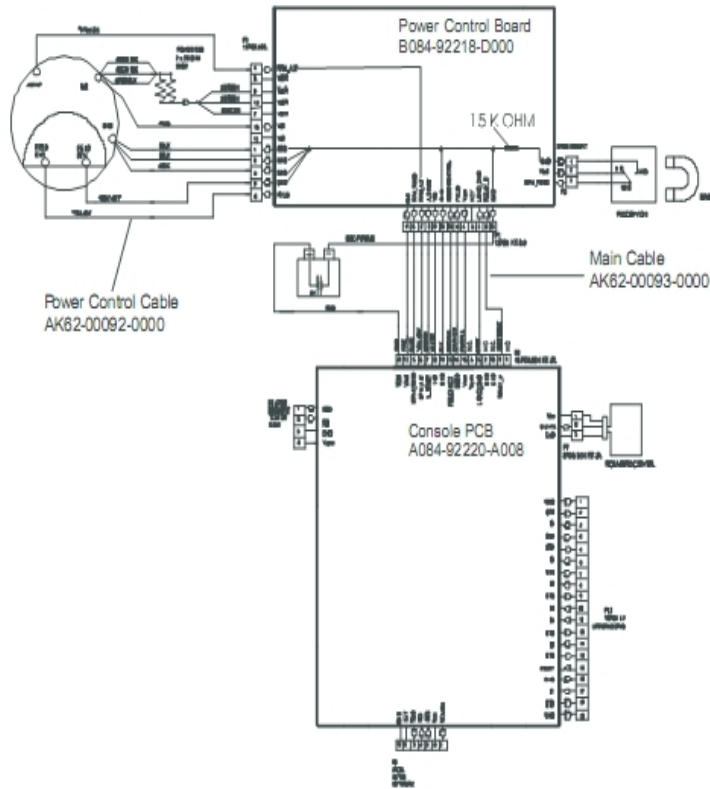

90X Cross-Trainer - Arctic Silver

90X-0300-02

Parts Manual

1/5/2019 6:46:50 AM

Table of Contents

[Cables.....](#)3
[Console and Related Components.....](#)4
[Console Support and Deadshaft Covers.....](#)5
[Crank Cover and Lower Caps.....](#)6
[Drive Module Components.....](#)7
[Drive Module Hardware.....](#)8
[Handlebars and Bullhorns.....](#)9
[Lower Frame Shrouds and Hardware.....](#)10
[Pedal Lever Assembly Components.....](#)11
[References.....](#)13
[Rocker Arms and Pedal Levers.....](#)14
[Upper Frame Hardware.....](#)15

Cables

Ref #	Part Number	Qty	Description
-	AK62-00093-0000	1	Main Cable
-	B084-92218-0000	1	PCB Circuit Board
-	AK62-00092-0000	1	Power Control Cable
-	A084-92220-A008	1	Console PCB

Console and Related Components

Ref #	Part Number	Qty	Description
-	AK58-00548-0007	1	Bezel Switch with Overlay: French/Metric
-	0K62-01026-0000	1	Battery Door
-	AK62-00142-0000	1	Console Case with Decal
-	A084-92220-A008	1	Console PCB
-	0017-00101-1242	6	Hardware: Phillips Pan Screw 0.75"
-	AK58-00536-0007	1	Console: French/Metric
-	0017-00101-1650	5	Hardware: Phillips Pan Screw 0.375"

Console Support and Deadshaft Covers

Ref #	Part Number	Qty	Description
-	OK62-01012-0000	2	Front Outside Deadshaft Cover
-	OK62-01023-0001	1	Console Support Shroud
-	OK62-01013-0000	2	Rear Outside Deadshaft Cover
-	OK62-01011-0000	1	Left Inside Deadshaft Cover
-	OK62-01008-0001	1	Bullhorn Cover Left
-	OK62-01009-0000	2	Front Inside Deadshaft Cover
-	OK62-01030-0001	1	Console Support Cap
-	OK62-01010-0000	1	Right Inside Deadshaft Cover
-	OK62-01007-0001	1	Bullhorn Cover Right
-	AK62-00123-0000	1	Console Support