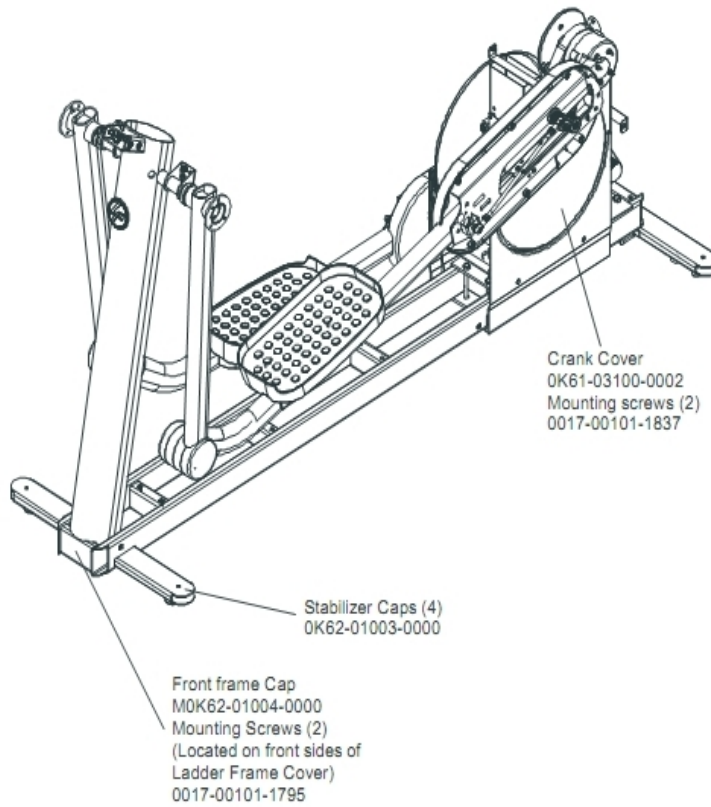

Cables

Ref #	Part Number	Qty	Description
-	AK62-00093-0000	1	Main Cable
-	B084-92218-0000	1	PCB Circuit Board
-	AK62-00092-0000	1	Power Control Cable
-	A084-92220-A008	1	Console PCB

Console and Related Components

Ref #	Part Number	Qty	Description
-	AK58-00548-0007	1	Bezel Switch with Overlay: French/Metric
-	0K62-01026-0000	1	Battery Door
-	AK62-00142-0000	1	Console Case with Decal
-	A084-92220-A008	1	Console PCB
-	0017-00101-1242	6	Hardware: Phillips Pan Screw 0.75"
-	AK58-00536-0007	1	Console: French/Metric
-	0017-00101-1650	5	Hardware: Phillips Pan Screw 0.375"

Console Support and Deadshaft Covers

Ref #	Part Number	Qty	Description
-	OK62-01012-0000	2	Front Outside Deadshaft Cover
-	OK62-01023-0001	1	Console Support Shroud
-	OK62-01013-0000	2	Rear Outside Deadshaft Cover
-	OK62-01011-0000	1	Left Inside Deadshaft Cover
-	OK62-01008-0001	1	Bullhorn Cover Left
-	OK62-01009-0000	2	Front Inside Deadshaft Cover
-	OK62-01030-0001	1	Console Support Cap
-	OK62-01010-0000	1	Right Inside Deadshaft Cover
-	OK62-01007-0001	1	Bullhorn Cover Right
-	AK62-00123-0000	1	Console Support

Crank Cover and Lower Caps

Ref #	Part Number	Qty	Description
-	0K62-01004-0002	1	Front frame Cap
-	0017-00101-1795	2	Hardware: Mounting Screw
-	0K61-03100-0002	1	Crank Cover
-	0017-00101-1837	2	Hardware: Screw 18MM
-	0K68-01130-0200	4	CAP; STABILIZER; SHADOW GREY