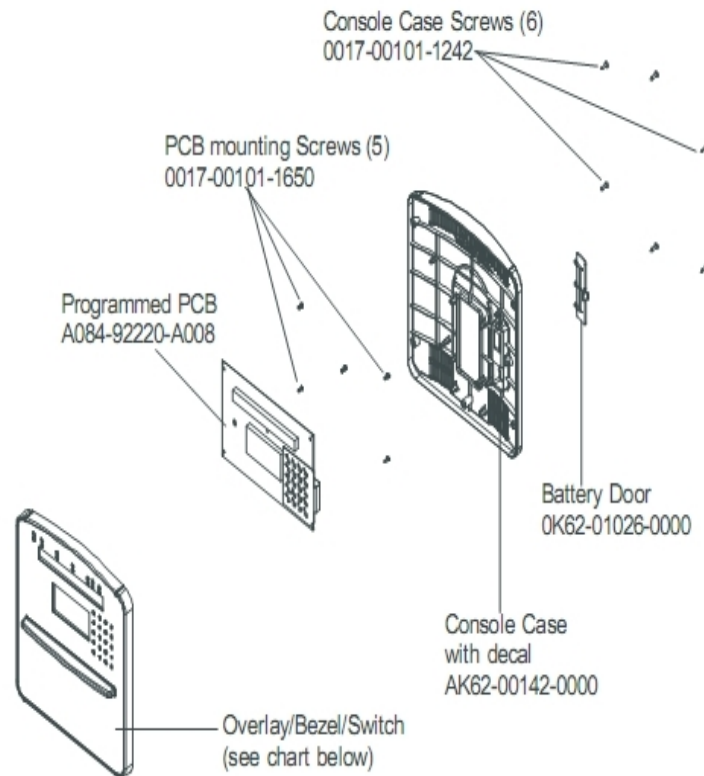

90X Cross-Trainer - Arctic Silver

90X-0400-02

Parts Manual

1/5/2019 6:46:51 AM

LifeFitness
WHAT WE LIVE FOR

Table of Contents

[Cables.....](#)3
[Console and Related Components.....](#)4
[Console Support and Deadshaft Covers.....](#)5
[Crank Cover and Lower Caps.....](#)6
[Drive Module Components.....](#)7
[Drive Module Hardware.....](#)8
[Handlebars and Bullhorns.....](#)9
[Lower Frame Shrouds and Hardware.....](#)10
[Pedal Lever Assembly Components.....](#)11
[References.....](#)13
[Rocker Arms and Pedal Levers.....](#)14
[Upper Frame Hardware.....](#)15

Cables

Ref #	Part Number	Qty	Description
-	A084-92220-A008	1	Console PCB
-	AK62-00093-0000	1	Main Cable
-	B084-92218-0000	1	PCB Circuit Board
-	AK62-00092-0000	1	Power Control Cable

Console and Related Components

Ref #	Part Number	Qty	Description
-	0K62-01026-0000	1	Battery Door
-	0017-00101-1650	5	Hardware: Phillips Pan Screw 0.375"
-	AK62-00142-0000	1	Console Case with Decal
-	AK58-00536-0004	1	Console: Spanish/Metric
-	A084-92220-A008	1	Console PCB
-	0017-00101-1242	6	Hardware: Phillips Pan Screw 0.75"
-	AK58-00548-0004	1	Bezel Switch with Overlay: Spanish/Metric