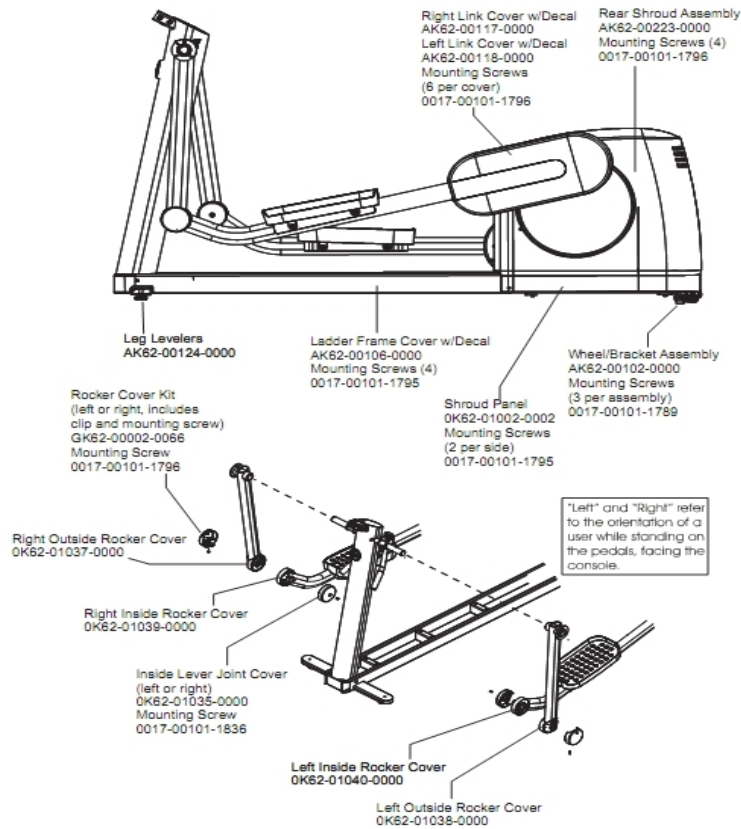

Lower Frame Shrouds and Hardware

Ref #	Part Number	Qty	Description
-	AK62-00118-0000	1	Link Cover with Decal: Left
-	AK62-00124-0000	2	Leg Leveler
-	OK62-01038-0000	1	Left Inside Rocker Cover
-	AK62-00117-0000	1	Link Cover with Decal: Right
-	GK62-00002-0066	1	Rocker Cover Kit
-	OK62-01037-0000	1	
-	0017-00101-1795	8	Hardware: Mounting Screw
-	0017-00101-1836	1	Hardware: Screw 10 MM
-	AK62-00102-0000	1	Wheel/Bracket Assembly
-	OK62-01002-0003	1	Shroud Panel
-	AK62-00223-0000	1	Rear Shroud Assembly
-	0017-00101-1789	6	Hardware: Mounting Screws
-	OK62-01039-0000	1	Right Inside Lever Joint Cover
-	0017-00101-1796	17	Hardware: Mounting Screw 19 MM
-	OK62-01040-0000	1	Left Inside Lever Joint Cover
-	AK62-00106-0001	1	Ladder Frame Cover with Decal
-	OK62-01035-0000	1	Inside Lever Joint Cover