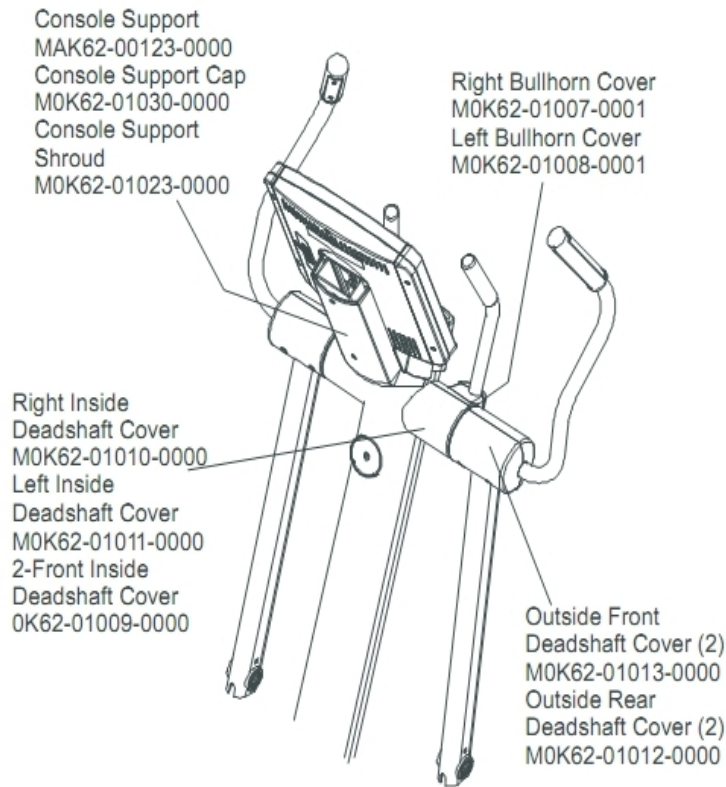

Cables

Ref #	Part Number	Qty	Description
-	A084-92220-A008	1	Console PCB
-	AK62-00093-0000	1	Main Cable
-	B084-92218-0000	1	PCB Circuit Board
-	AK62-00092-0000	1	Power Control Cable

Console and Related Components

Ref #	Part Number	Qty	Description
-	0K62-01026-0000	1	Battery Door
-	0017-00101-1650	5	Hardware: Phillips Pan Screw 0.375"
-	AK62-00142-0000	1	Console Case with Decal
-	AK58-00536-0004	1	Console: Spanish/Metric
-	A084-92220-A008	1	Console PCB
-	0017-00101-1242	6	Hardware: Phillips Pan Screw 0.75"
-	AK58-00548-0004	1	Bezel Switch with Overlay: Spanish/Metric

Console Support and Deadshaft Covers

Ref #	Part Number	Qty	Description
-	OK62-01012-0000	2	Front Outside Deadshaft Cover
-	OK62-01007-0001	1	Bullhorn Cover Right
-	OK62-01011-0000	1	Left Inside Deadshaft Cover
-	OK62-01008-0001	1	Bullhorn Cover Left
-	OK62-01023-0001	1	Console Support Shroud
-	OK62-01009-0000	2	Front Inside Deadshaft Cover
-	OK62-01030-0001	1	Console Support Cap
-	OK62-01010-0000	1	Right Inside Deadshaft Cover
-	AK62-00123-0000	1	Console Support
-	OK62-01013-0000	2	Rear Outside Deadshaft Cover