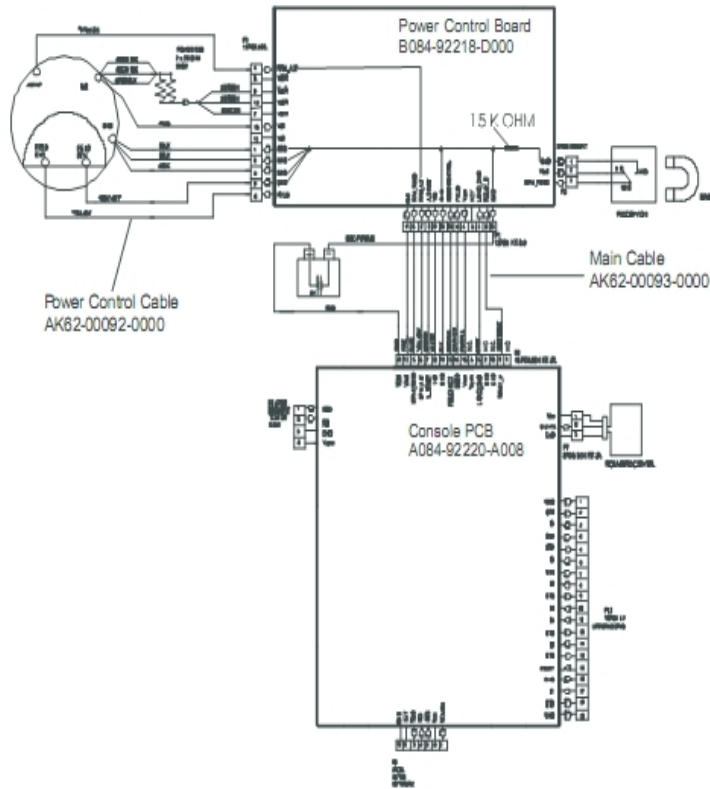

90X Cross-Trainer - Arctic Silver

90X-0400-02

Parts Manual

1/5/2019 6:46:51 AM

LifeFitness
WHAT WE LIVE FOR

Table of Contents

[Cables.....](#)3
[Console and Related Components.....](#)4
[Console Support and Deadshaft Covers.....](#)5
[Crank Cover and Lower Caps.....](#)6
[Drive Module Components.....](#)7
[Drive Module Hardware.....](#)8
[Handlebars and Bullhorns.....](#)9
[Lower Frame Shrouds and Hardware.....](#)10
[Pedal Lever Assembly Components.....](#)11
[References.....](#)13
[Rocker Arms and Pedal Levers.....](#)14
[Upper Frame Hardware.....](#)15

Cables

Ref #	Part Number	Qty	Description
-	A084-92220-A008	1	Console PCB
-	AK62-00093-0000	1	Main Cable
-	B084-92218-0000	1	PCB Circuit Board
-	AK62-00092-0000	1	Power Control Cable

Console and Related Components

Ref #	Part Number	Qty	Description
-	0K62-01026-0000	1	Battery Door
-	0017-00101-1650	5	Hardware: Phillips Pan Screw 0.375"
-	AK62-00142-0000	1	Console Case with Decal
-	AK58-00536-0004	1	Console: Spanish/Metric
-	A084-92220-A008	1	Console PCB
-	0017-00101-1242	6	Hardware: Phillips Pan Screw 0.75"
-	AK58-00548-0004	1	Bezel Switch with Overlay: Spanish/Metric

Console Support and Deadshaft Covers

Ref #	Part Number	Qty	Description
-	OK62-01012-0000	2	Front Outside Deadshaft Cover
-	OK62-01007-0001	1	Bullhorn Cover Right
-	OK62-01011-0000	1	Left Inside Deadshaft Cover
-	OK62-01008-0001	1	Bullhorn Cover Left
-	OK62-01023-0001	1	Console Support Shroud
-	OK62-01009-0000	2	Front Inside Deadshaft Cover
-	OK62-01030-0001	1	Console Support Cap
-	OK62-01010-0000	1	Right Inside Deadshaft Cover
-	AK62-00123-0000	1	Console Support
-	OK62-01013-0000	2	Rear Outside Deadshaft Cover