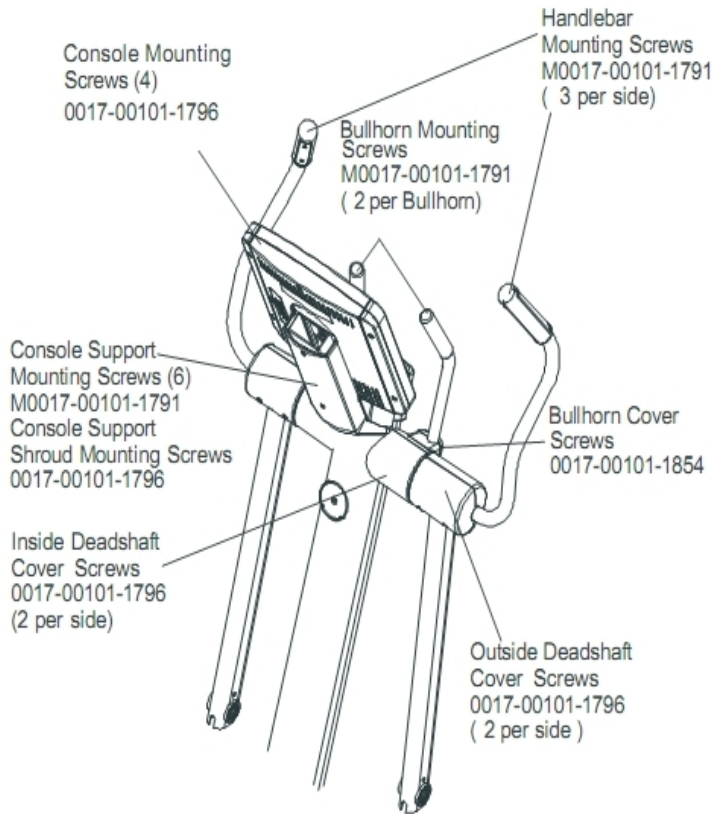

Upper Frame Hardware

Ref #	Part Number	Qty	Description
-	0017-00101-1854	1	Hardware: Bullhorn Cover Screw 44MM
-	0017-00101-1876	4	Hardware: M 8X1.25-6G6GX 22 DIN TRX FLT CS ST BZ B
-	0017-00101-1796	13	Hardware: Mounting Screw 19 MM
-	0017-00101-1846	2	Hardware: Phillips Pan Screw 10 MM
-	0K62-01022-0202	1	Accessory Tray
-	0017-00101-1791	12	Hardware: TORX Screw 19 MM