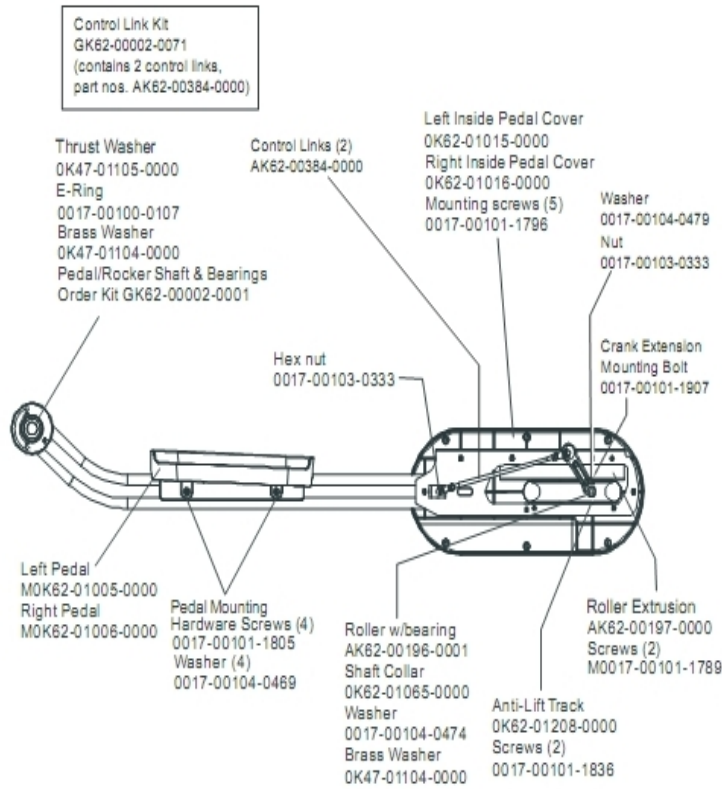

Pedal Lever Assembly Components

Ref #	Part Number	Qty	Description
-	0017-00101-1907	2	Hardware: Crank Extension Mounting Bolt
-	OK62-01191-0000	2	Anti-Lift Roller
-	0017-00101-1805	8	Hardware: TORX Screw 25 MM
-	0017-00103-0333	4	Hardware: Hex Nut
-	0017-00101-1836	4	Hardware: Screw 10 MM
-	0017-00104-0479	2	Hardware: Flat Washer 25.4MM OD
-	OK62-01015-0000	1	Inside Pedal Cover Right
-	OK62-01065-0000	2	Shaft Collar
-	OK47-01104-0000	4	Hardware: Thrust Washer
-	0017-00100-0107	2	Hardware: E-Ring 1"
-	AK62-00196-0001	2	Roller with Bearing
-	AK62-00197-0000	2	Roller Extrusion
-	GK62-00002-0001	2	Pedal/Rocker Shaft and Bearings
-	GK62-00002-0071	6	Control Link Kit
-	0017-00101-1789	4	Hardware: Mounting Screws
-	OK62-01005-0000	1	Left Pedal
-	OK62-01006-0000	1	Right Pedal
-	OK62-01016-0000	1	Inside Pedal Cover Left
-	OK62-01208-0000	2	Anti-Lift Track
-	0017-00101-1796	10	Hardware: Mounting Screw 19 MM
-	0017-00104-0474	2	Hardware: Washer
-	OK47-01105-0000	2	Hardware: Hardened Thrust Washer