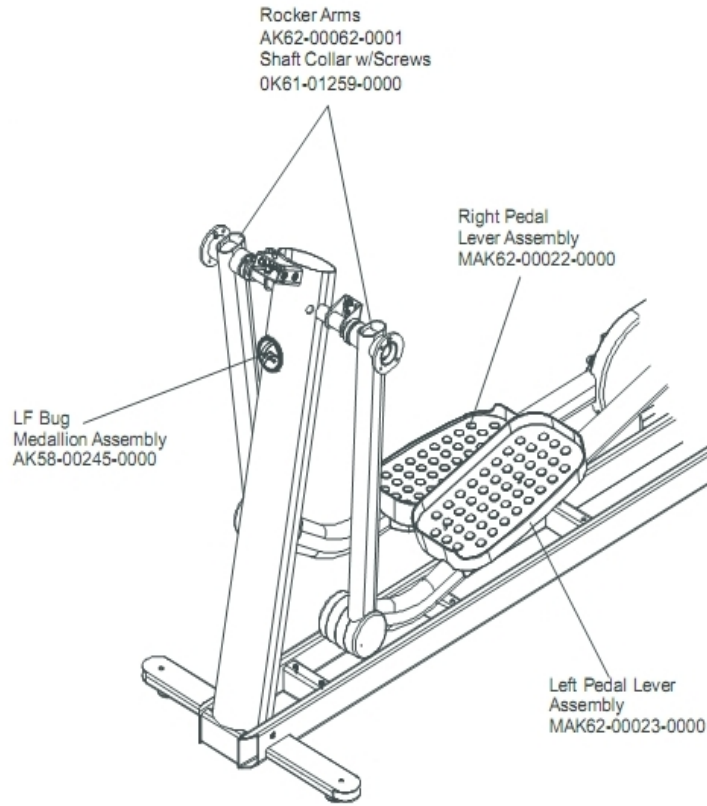

Rocker Arms and Pedal Levers

Ref #	Part Number	Qty	Description
-	AK62-00236-0000	1	Right Pedal Lever Assembly
-	AK62-00235-0000	1	Left Pedal Lever Assembly
-	GK62-00002-0070	4	Rocker Arm Kit
-	OK61-01259-0000	2	Shaft Split Collar