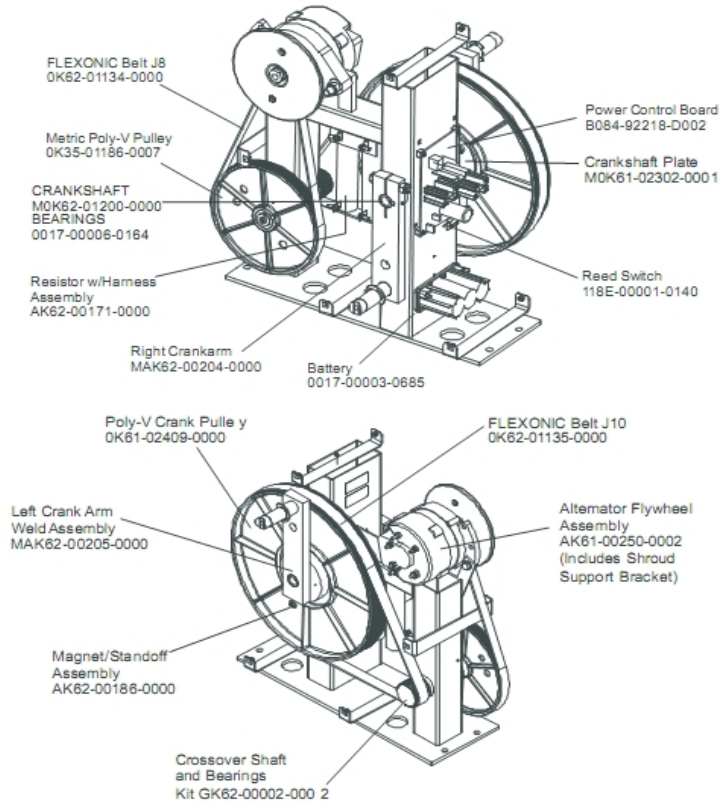

Ref #	Part Number	Qty	Description
-	0K62-01026-0000	1	Battery Door
-	0017-00101-1650	5	Hardware: Phillips Pan Screw 0.375"
-	AK62-00142-0000	1	Console Case with Decal
-	AK58-00536-0004	1	Console: Spanish/Metric
-	A084-92220-A008	1	Console PCB
-	0017-00101-1242	6	Hardware: Phillips Pan Screw 0.75"
-	AK58-00548-0004	1	Bezel Switch with Overlay: Spanish/Metric

Console Support and Deadshaft Covers

Ref #	Part Number	Qty	Description
-	OK62-01012-0000	2	Front Outside Deadshaft Cover
-	OK62-01007-0001	1	Bullhorn Cover Right
-	OK62-01011-0000	1	Left Inside Deadshaft Cover
-	OK62-01008-0001	1	Bullhorn Cover Left
-	OK62-01023-0001	1	Console Support Shroud
-	OK62-01009-0000	2	Front Inside Deadshaft Cover
-	OK62-01030-0001	1	Console Support Cap
-	OK62-01010-0000	1	Right Inside Deadshaft Cover
-	AK62-00123-0000	1	Console Support
-	OK62-01013-0000	2	Rear Outside Deadshaft Cover

Crank Cover and Lower Caps

Ref #	Part Number	Qty	Description
-	0K68-01130-0200	4	CAP; STABILIZER; SHADOW GREY
-	0K62-01004-0002	1	Front frame Cap
-	0017-00101-1795	2	Hardware: Mounting Screw
-	0017-00101-1837	2	Hardware: Screw 18MM
-	0K61-03100-0002	1	Crank Cover

Drive Module Components

Ref #	Part Number	Qty	Description
-	B084-92218-0000	1	PCB Circuit Board
-	GK62-00002-0027	1	Left Crank Arm Weld Assembly
-	0K62-01134-0000	1	Flexonic Belt
-	GK62-00002-0002	1	Crossover Shaft and Bearing Assembly
-	AK61-00250-0002	1	Alternator Flywheel Assembly
-	AK62-00171-0000	1	Resistor with Harness Assembly
-	0K61-02409-0000	1	Poly-V Crank Pulley
-	0K62-01135-0000	1	Drive Belt
-	118E-00001-0140	1	Reed Switch SPDT
-	AK62-00204-0000	1	Right Crankarm
-	0K61-02302-0001	1	Crankshaft Plate
-	0K35-01186-0007	1	Poly-V Pulley
-	0017-00003-0685	1	6V Battery
-	AK62-00186-0000	1	Magnet-Standoff Assembly