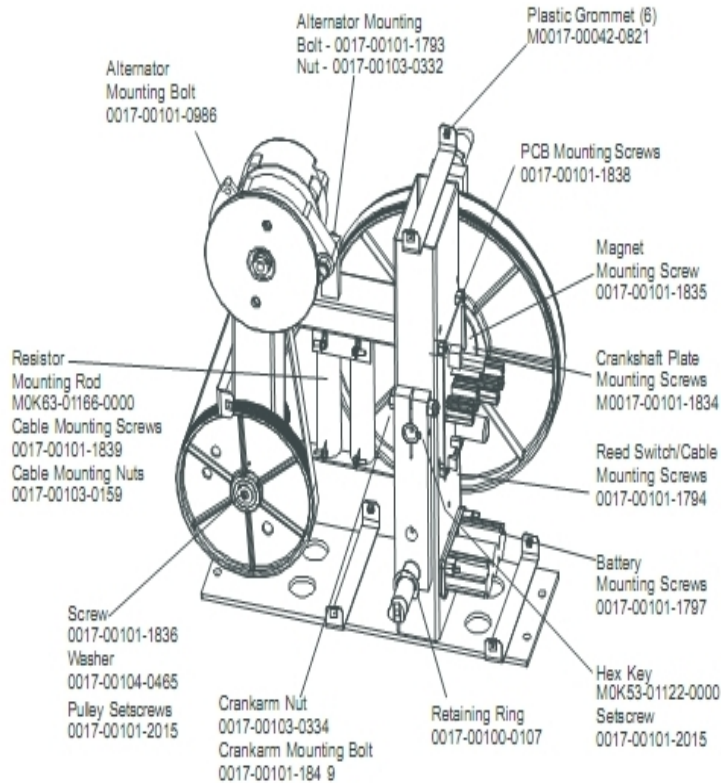

Drive Module Hardware

Ref #	Part Number	Qty	Description
-	0017-00101-0986	1	Hardware: Bolt 0.75"
-	0017-00103-0332	1	Hardware: Mounting Nut
-	0017-00042-0821	4	Hardware: Plastic Grommet
-	0017-00101-1797	2	Hardware: Mounting Screw 16 MM
-	0017-00101-1836	1	Hardware: Screw 10 MM
-	0017-00101-2015	2	Hardware: Pulley Set Screw 15 MM
-	0017-00103-0334	1	Hardware: Nut 10 MM
-	0017-00101-1849	1	Hardware: Crank arm mounting bolt
-	0K53-01183-0000	1	Hex key
-	0K47-01104-0000	1	Hardware: Thrust Washer
-	0017-00100-0107	1	Hardware: E-Ring 1"
-	0017-00042-0754	4	Hardware: Grommet
-	0017-00101-1793	1	Hardware: Alternator Mounting Bolt
-	0017-00101-1838	4	Hardware: Mounting Screw 19 MM
-	0K53-01122-0000	1	Square Key
-	0K63-01166-0000	1	Resistor Mounting Rod
-	0017-00101-1839	1	Hardware: Cable Mounting Screw
-	0017-00103-0159	1	Hardware: Mounting Nut
-	0017-00101-1794	1	Hardware: Screw 10MM
-	0017-00101-1835	1	Hardware: Screw 10MM
-	0017-00104-0465	1	Hardware: Flat Washer 23MM OD
-	0017-00101-1834	1	Hardware: Screw 24MM