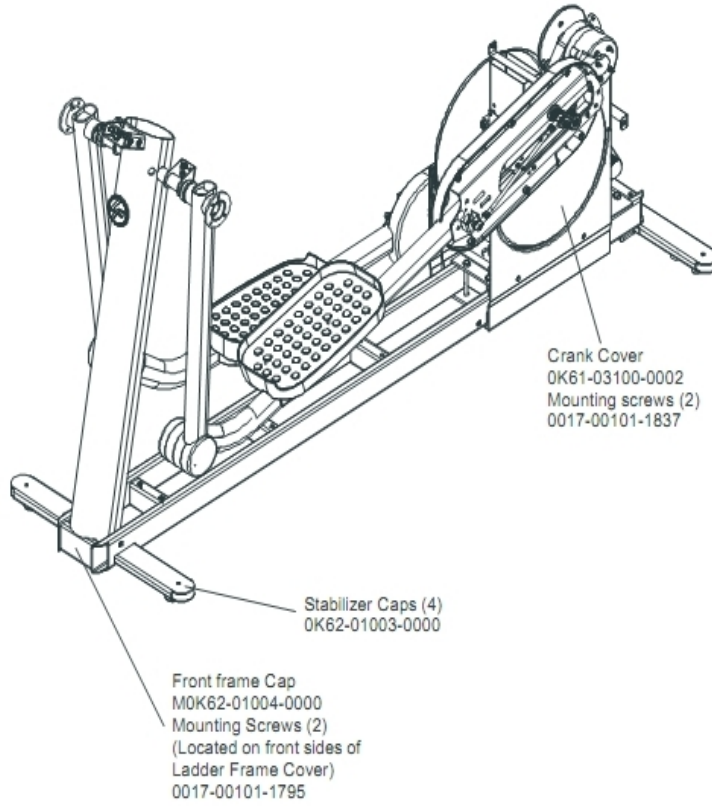

Cables

Ref #	Part Number	Qty	Description
-	A084-92220-A008	1	Console PCB
-	AK62-00093-0000	1	Main Cable
-	B084-92218-0000	1	PCB Circuit Board
-	AK62-00092-0000	1	Power Control Cable

Console and Related Components

Ref #	Part Number	Qty	Description
-	0K62-01026-0000	1	Battery Door
-	0017-00101-1650	5	Hardware: Phillips Pan Screw 0.375"
-	AK62-00142-0000	1	Console Case with Decal
-	AK58-00536-0004	1	Console: Spanish/Metric
-	A084-92220-A008	1	Console PCB
-	0017-00101-1242	6	Hardware: Phillips Pan Screw 0.75"
-	AK58-00548-0004	1	Bezel Switch with Overlay: Spanish/Metric

Console Support and Deadshaft Covers

Ref #	Part Number	Qty	Description
-	OK62-01012-0000	2	Front Outside Deadshaft Cover
-	OK62-01007-0001	1	Bullhorn Cover Right
-	OK62-01011-0000	1	Left Inside Deadshaft Cover
-	OK62-01008-0001	1	Bullhorn Cover Left
-	OK62-01023-0001	1	Console Support Shroud
-	OK62-01009-0000	2	Front Inside Deadshaft Cover
-	OK62-01030-0001	1	Console Support Cap
-	OK62-01010-0000	1	Right Inside Deadshaft Cover
-	AK62-00123-0000	1	Console Support
-	OK62-01013-0000	2	Rear Outside Deadshaft Cover

Crank Cover and Lower Caps

Ref #	Part Number	Qty	Description
-	0K68-01130-0200	4	CAP; STABILIZER; SHADOW GREY
-	0K62-01004-0002	1	Front frame Cap
-	0017-00101-1795	2	Hardware: Mounting Screw
-	0017-00101-1837	2	Hardware: Screw 18MM
-	0K61-03100-0002	1	Crank Cover