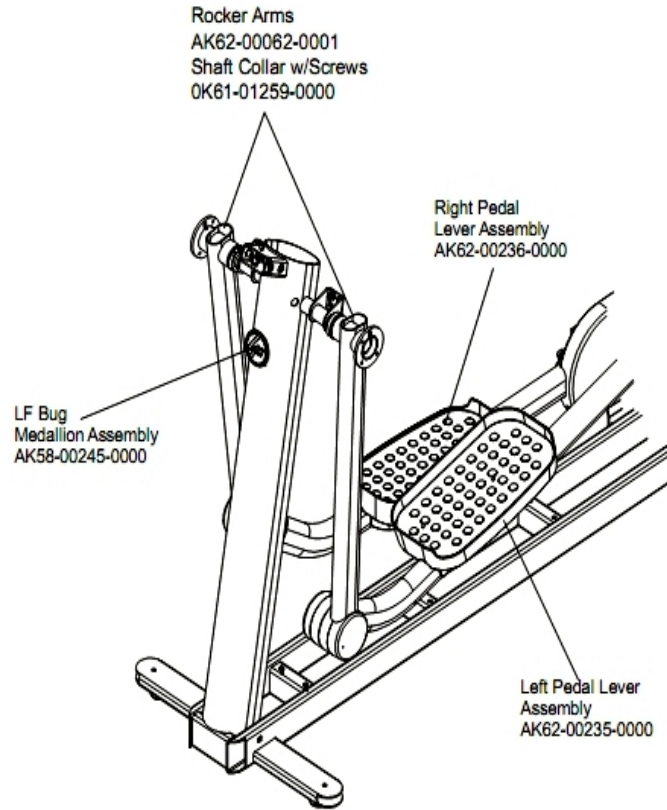

Rocker Arms and Pedal Levers

Ref #	Part Number	Qty	Description
-	AK62-00235-0000	1	Left Pedal Lever Assembly
-	AK62-00236-0000	1	Right Pedal Lever Assembly
-	OK61-01259-0000	2	Shaft Split Collar
-	GK62-00002-0070	4	Rocker Arm Kit
-	AK58-00245-0000	1	Bug Medallion