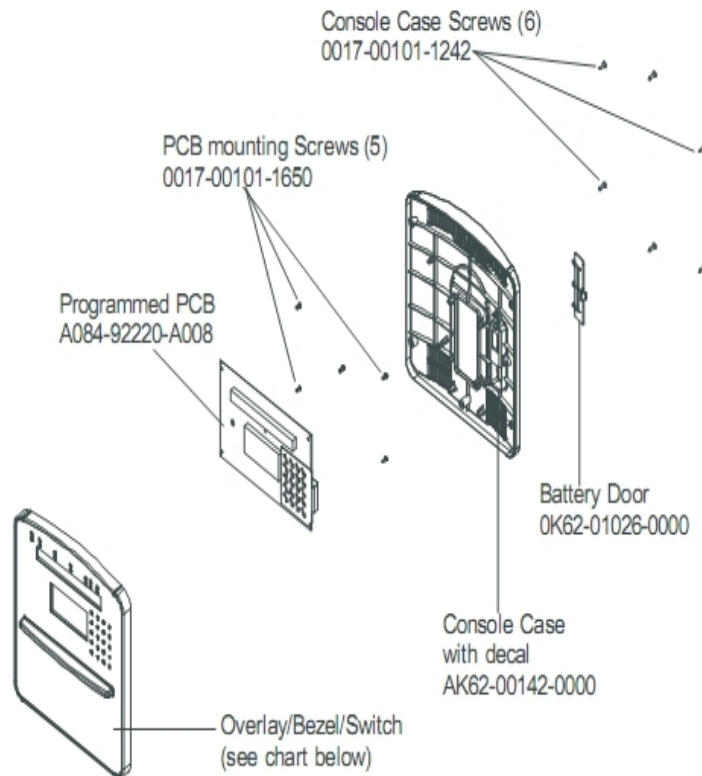

90X Cross-Trainer - Arctic Silver

90XW-0000-02

Parts Manual

1/5/2019 6:51:07 AM

LifeFitness
WHAT WE LIVE FOR

Table of Contents

[Cables.....](#)3
[Console and Related Components.....](#)4
[Console Support and Deadshaft Covers.....](#)5
[Crank Cover and Lower Caps.....](#)6
[Drive Module Components.....](#)7
[Drive Module Hardware.....](#)8
[Handlebars and Bullhorns.....](#)9
[Lower Frame Shrouds and Hardware.....](#)10
[Pedal Lever Assembly Components.....](#)11
[References.....](#)13
[Rocker Arms and Pedal Levers.....](#)14
[Upper Frame Hardware.....](#)15

Cables

Ref #	Part Number	Qty	Description
-	A084-92220-A008	1	Console PCB
-	B084-92218-0000	1	PCB Circuit Board
-	AK62-00092-0000	1	Power Control Cable
-	AK62-00093-0000	1	Main Cable

Console and Related Components

Ref #	Part Number	Qty	Description
-	0K62-01026-0000	1	Battery Door
-	AK62-00189-0001	1	Bezel Switch with Overlay: English/Metric
-	0017-00101-1650	5	Hardware: Phillips Pan Screw 0.375"
-	AK62-00151-0001	1	Console: English/Metric
-	0017-00101-1242	6	Hardware: Phillips Pan Screw 0.75"
-	A084-92220-A008	1	Console PCB
-	AK62-00142-0000	1	Console Case with Decal