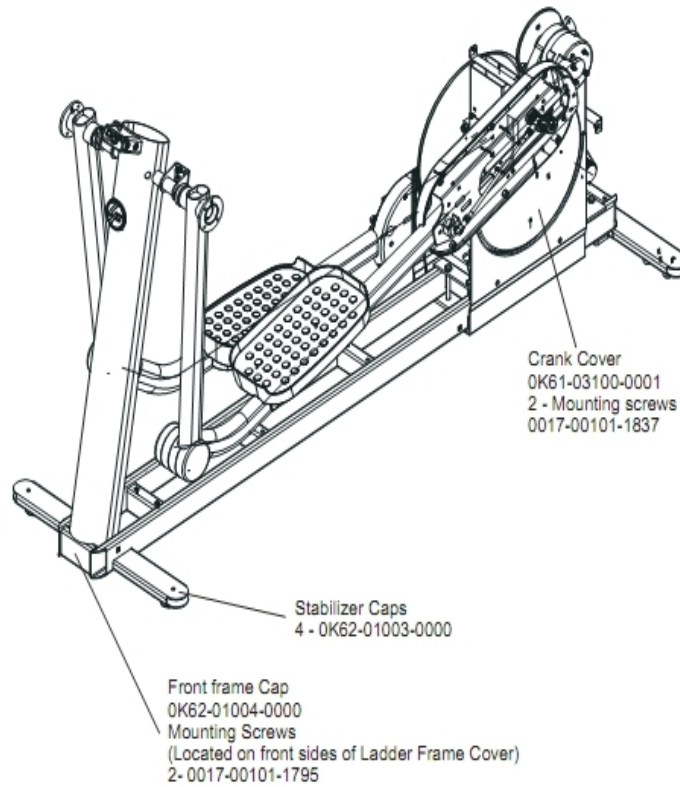

Cables

Ref #	Part Number	Qty	Description
-	A084-92220-A008	1	Console PCB
-	B084-92218-0000	1	PCB Circuit Board
-	AK62-00092-0000	1	Power Control Cable
-	AK62-00093-0000	1	Main Cable

Console and Related Components

Ref #	Part Number	Qty	Description
-	0K62-01026-0000	1	Battery Door
-	AK62-00189-0001	1	Bezel Switch with Overlay: English/Metric
-	0017-00101-1650	5	Hardware: Phillips Pan Screw 0.375"
-	AK62-00151-0001	1	Console: English/Metric
-	0017-00101-1242	6	Hardware: Phillips Pan Screw 0.75"
-	A084-92220-A008	1	Console PCB
-	AK62-00142-0000	1	Console Case with Decal

Console Support and Deadshaft Covers

Ref #	Part Number	Qty	Description
-	OK62-01023-0001	1	Console Support Shroud
-	OK62-01011-0000	1	Left Inside Deadshaft Cover
-	OK62-01013-0000	2	Rear Outside Deadshaft Cover
-	OK62-01030-0001	1	Console Support Cap
-	AK62-00123-0000	1	Console Support
-	OK62-01007-0001	1	Bullhorn Cover Right
-	OK62-01012-0000	2	Front Outside Deadshaft Cover
-	OK62-01009-0000	1	Front Inside Deadshaft Cover
-	OK62-01010-0000	1	Right Inside Deadshaft Cover
-	OK62-01008-0001	1	Bullhorn Cover Left

Crank Cover and Lower Caps

Ref #	Part Number	Qty	Description
-	0017-00101-1837	2	Hardware: Screw 18MM
-	OK68-01130-0200	4	CAP; STABILIZER; SHADOW GREY
-	OK62-01004-0002	1	Front frame Cap
-	OK61-03100-0002	1	Crank Cover
-	0017-00101-1795	2	Hardware: Mounting Screw