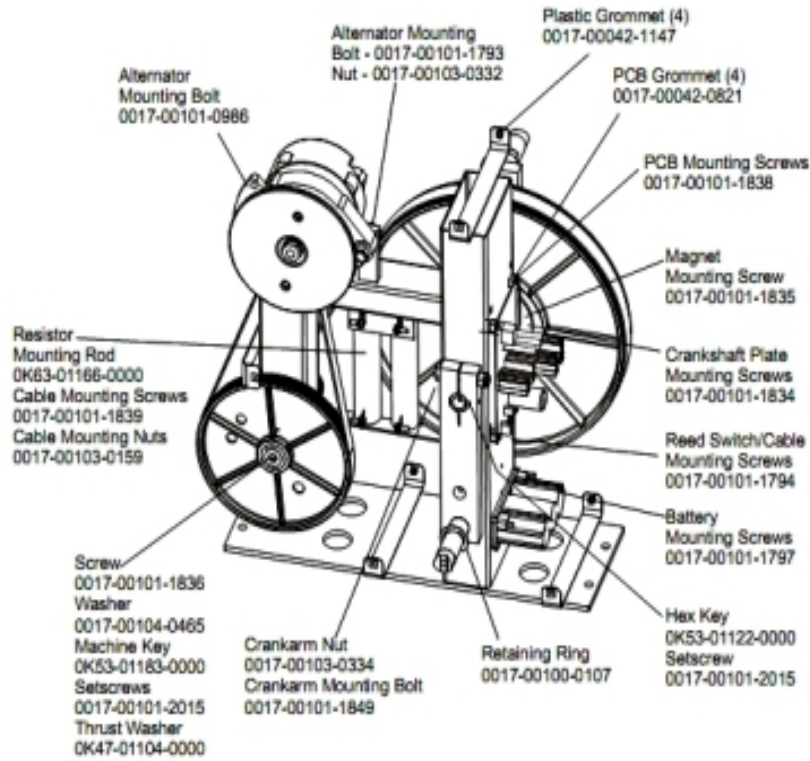

Drive Module Hardware

Ref #	Part Number	Qty	Description
-	0017-00101-1839	1	Hardware: Cable Mounting Screw
-	0017-00104-0465	1	Hardware: Flat Washer 23MM OD
-	0K47-01104-0000	1	Hardware: Thrust Washer
-	0017-00103-0159	1	Hardware: Mounting Nut
-	0017-00100-0107	1	Hardware: E-Ring 1"
-	0017-00042-1147	4	Hardware: Nylon Grommet
-	0017-00101-1793	1	Hardware: Alternator Mounting Bolt
-	0017-00101-1838	4	Hardware: Mounting Screw 19 MM
-	0K53-01122-0000	1	Square Key
-	0017-00101-1794	1	Hardware: Screw 10MM
-	0017-00101-1849	1	Hardware: Crank arm mounting bolt
-	0017-00103-0334	1	Hardware: Nut 10 MM
-	0017-00101-2015	2	Hardware: Pulley Set Screw 15 MM
-	0017-00101-1836	1	Hardware: Screw 10 MM
-	0017-00101-1797	2	Hardware: Mounting Screw 16 MM
-	0017-00042-0821	4	Hardware: Plastic Grommet
-	0017-00101-1834	1	Hardware: Screw 24MM
-	0017-00101-1835	1	Hardware: Screw 10MM
-	0017-00103-0332	1	Hardware: Mounting Nut
-	0017-00101-0986	1	Hardware: Bolt 0.75"
-	0K63-01166-0000	1	Resistor Mounting Rod
-	0K53-01183-0000	1	Hex key