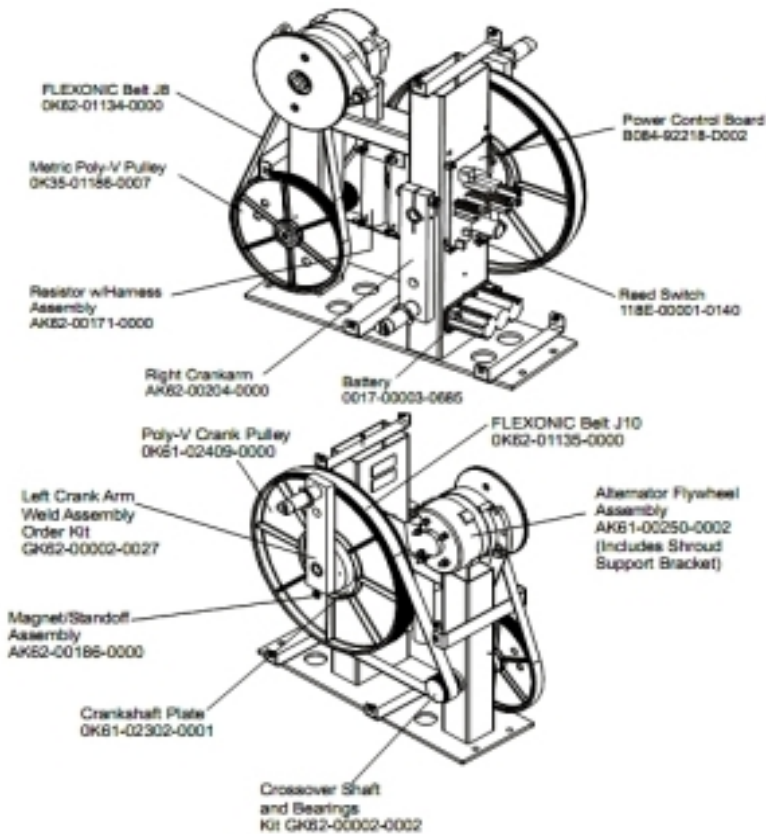

Ref #	Part Number	Qty	Description
-	0K62-01026-0000	1	Battery Door
-	AK62-00189-0001	1	Bezel Switch with Overlay: English/Metric
-	0017-00101-1650	5	Hardware: Phillips Pan Screw 0.375"
-	AK62-00151-0001	1	Console: English/Metric
-	0017-00101-1242	6	Hardware: Phillips Pan Screw 0.75"
-	A084-92220-A008	1	Console PCB
-	AK62-00142-0000	1	Console Case with Decal

Console Support and Deadshaft Covers

Ref #	Part Number	Qty	Description
-	OK62-01023-0001	1	Console Support Shroud
-	OK62-01011-0000	1	Left Inside Deadshaft Cover
-	OK62-01013-0000	2	Rear Outside Deadshaft Cover
-	OK62-01030-0001	1	Console Support Cap
-	AK62-00123-0000	1	Console Support
-	OK62-01007-0001	1	Bullhorn Cover Right
-	OK62-01012-0000	2	Front Outside Deadshaft Cover
-	OK62-01009-0000	1	Front Inside Deadshaft Cover
-	OK62-01010-0000	1	Right Inside Deadshaft Cover
-	OK62-01008-0001	1	Bullhorn Cover Left

Crank Cover and Lower Caps

Ref #	Part Number	Qty	Description
-	0017-00101-1837	2	Hardware: Screw 18MM
-	OK68-01130-0200	4	CAP; STABILIZER; SHADOW GREY
-	OK62-01004-0002	1	Front frame Cap
-	OK61-03100-0002	1	Crank Cover
-	0017-00101-1795	2	Hardware: Mounting Screw

Drive Module Components

Ref #	Part Number	Qty	Description
-	GK62-00002-0002	1	Crossover Shaft and Bearing Assembly
-	0K62-01134-0000	1	Flexonic Belt
-	AK62-00186-0000	1	Magnet-Standoff Assembly
-	118E-00001-0140	1	Reed Switch SPDT
-	AK61-00250-0002	1	Alternator Flywheel Assembly
-	AK62-00204-0000	1	Right Crankarm
-	0K61-02302-0001	1	Crankshaft Plate
-	0K35-01186-0007	1	Poly-V Pulley
-	0K61-02409-0000	1	Poly-V Crank Pulley
-	B084-92218-0000	1	PCB Circuit Board
-	0K62-01135-0000	1	Drive Belt
-	AK62-00171-0000	1	Resistor with Harness Assembly
-	0017-00003-0685	1	6V Battery
-	GK62-00002-0027	1	Left Crank Arm Weld Assembly