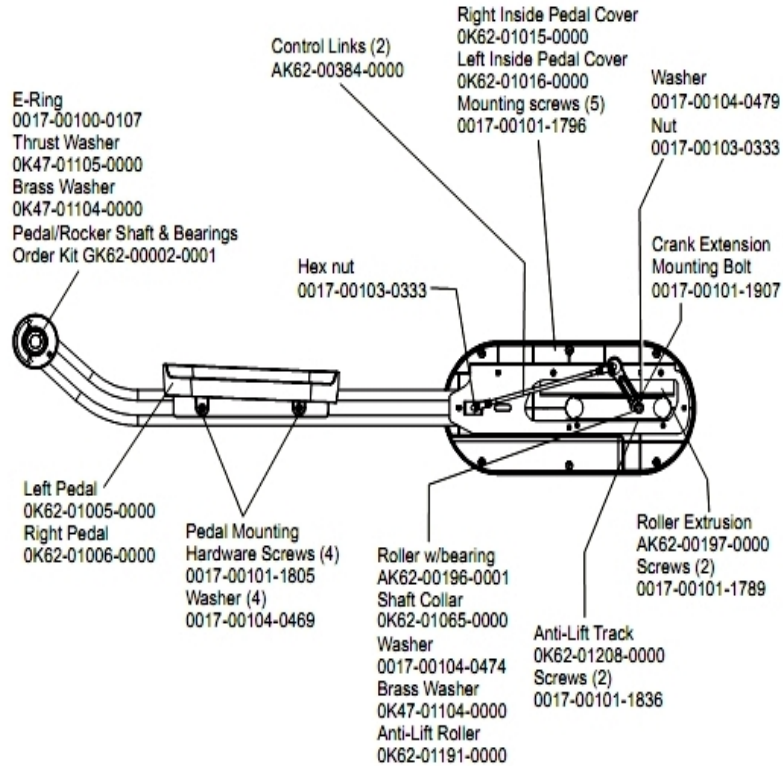

Pedal Lever Assembly Components

Ref #	Part Number	Qty	Description
-	0017-00101-1907	2	Hardware: Crank Extension Mounting Bolt
-	OK62-01208-0000	2	Anti-Lift Track
-	0017-00101-1805	8	Hardware: TORX Screw 25 MM
-	0017-00103-0333	4	Hardware: Hex Nut
-	0017-00101-1836	4	Hardware: Screw 10 MM
-	0017-00104-0479	2	Hardware: Flat Washer 25.4MM OD
-	OK62-01015-0000	1	Inside Pedal Cover Right
-	OK62-01065-0000	2	Shaft Collar
-	OK47-01104-0000	4	Hardware: Thrust Washer
-	0017-00100-0107	2	Hardware: E-Ring 1"
-	AK62-00196-0001	2	Roller with Bearing
-	AK62-00197-0000	2	Roller Extrusion
-	GK62-00002-0001	2	Pedal/Rocker Shaft and Bearings
-	GK62-00002-0071	10	Control Link Kit
-	0017-00101-1796	10	Hardware: Mounting Screw 19 MM
-	0017-00104-0474	2	Hardware: Washer
-	OK47-01105-0000	2	Hardware: Hardened Thrust Washer
-	OK62-01191-0000	2	Anti-Lift Roller
-	0017-00101-1789	4	Hardware: Mounting Screws
-	OK62-01005-0000	1	Left Pedal
-	OK62-01006-0000	1	Right Pedal
-	OK62-01016-0000	1	Inside Pedal Cover Left