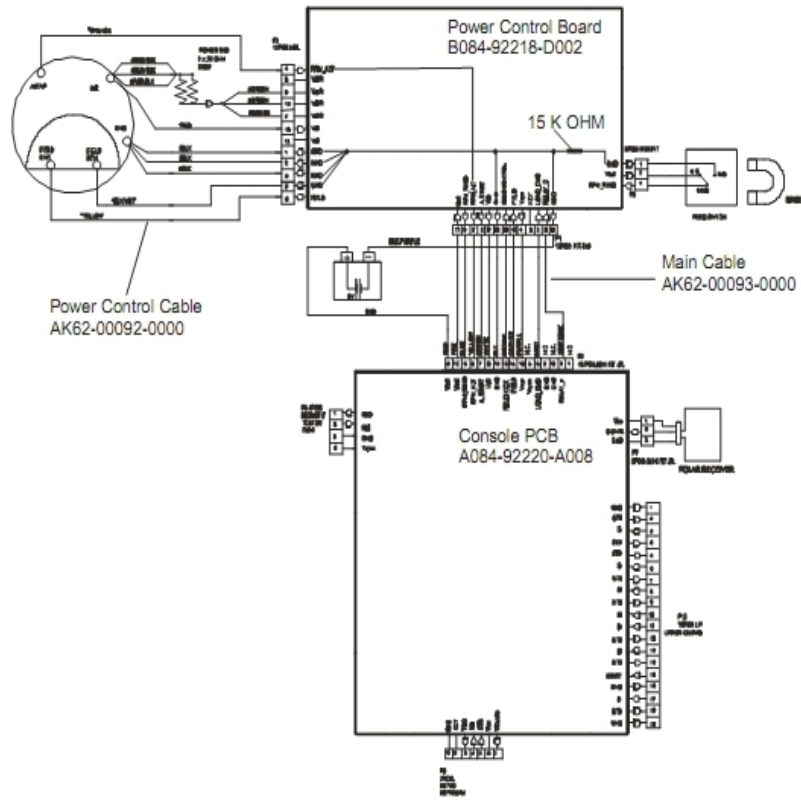

90X Cross-Trainer - Arctic Silver

90XW-0000-02

Parts Manual

1/5/2019 6:51:07 AM

LifeFitness
WHAT WE LIVE FOR

Table of Contents

[Cables.....](#)3
[Console and Related Components.....](#)4
[Console Support and Deadshaft Covers.....](#)5
[Crank Cover and Lower Caps.....](#)6
[Drive Module Components.....](#)7
[Drive Module Hardware.....](#)8
[Handlebars and Bullhorns.....](#)9
[Lower Frame Shrouds and Hardware.....](#)10
[Pedal Lever Assembly Components.....](#)11
[References.....](#)13
[Rocker Arms and Pedal Levers.....](#)14
[Upper Frame Hardware.....](#)15

Cables

Ref #	Part Number	Qty	Description
-	A084-92220-A008	1	Console PCB
-	B084-92218-0000	1	PCB Circuit Board
-	AK62-00092-0000	1	Power Control Cable
-	AK62-00093-0000	1	Main Cable

Console and Related Components

Ref #	Part Number	Qty	Description
-	0K62-01026-0000	1	Battery Door
-	AK62-00189-0001	1	Bezel Switch with Overlay: English/Metric
-	0017-00101-1650	5	Hardware: Phillips Pan Screw 0.375"
-	AK62-00151-0001	1	Console: English/Metric
-	0017-00101-1242	6	Hardware: Phillips Pan Screw 0.75"
-	A084-92220-A008	1	Console PCB
-	AK62-00142-0000	1	Console Case with Decal