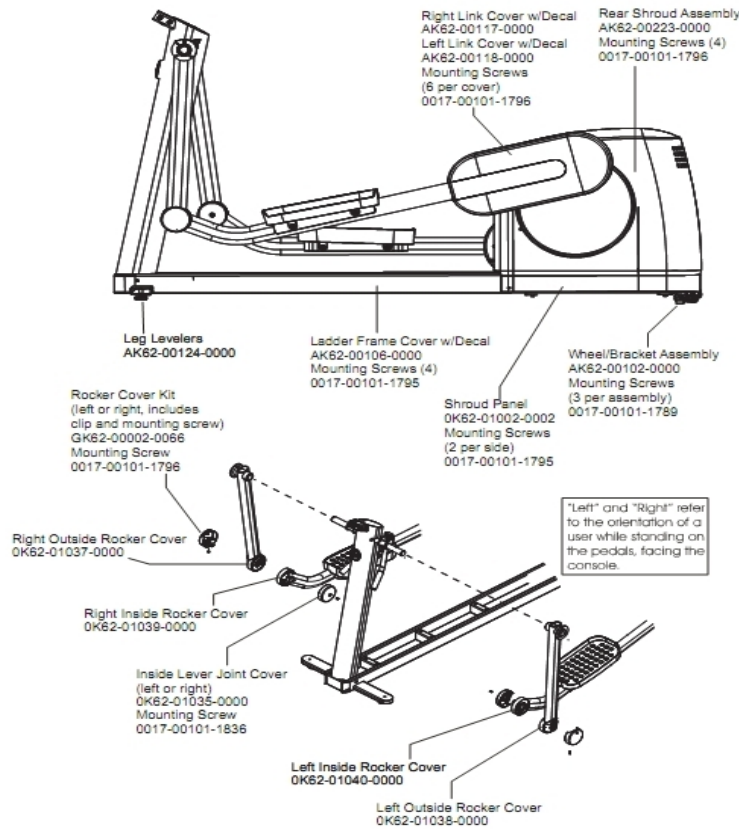

Lower Frame Shrouds and Hardware

Ref #	Part Number	Qty	Description
-	AK62-00118-0000	1	Link Cover with Decal: Left
-	OK62-01039-0000	1	Right Inside Lever Joint Cover
-	OK62-01038-0000	1	Left Inside Rocker Cover
-	AK62-00117-0000	1	Link Cover with Decal: Right
-	GK62-00002-0066	1	Rocker Cover Kit
-	OK62-01037-0000	1	
-	0017-00101-1836	1	Hardware: Screw 10 MM
-	0017-00101-1795	8	Hardware: Mounting Screw
-	AK62-00102-0000	1	Wheel/Bracket Assembly
-	OK62-01002-0003	1	Shroud Panel
-	AK62-00223-0000	1	Rear Shroud Assembly
-	0017-00101-1796	17	Hardware: Mounting Screw 19 MM
-	OK62-01040-0000	1	Left Inside Lever Joint Cover
-	AK62-00106-0001	1	Ladder Frame Cover with Decal
-	AK62-00124-0000	2	Leg Leveler
-	0017-00101-1789	3	Hardware: Mounting Screws
-	OK62-01035-0000	1	Inside Lever Joint Cover