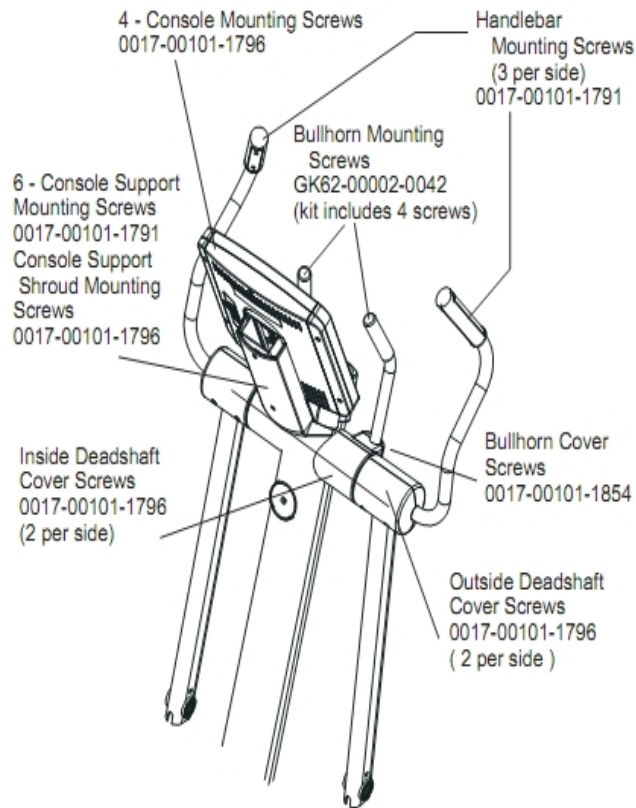

Upper Frame Hardware

Ref #	Part Number	Qty	Description
-	0017-00101-1854	1	Hardware: Bullhorn Cover Screw 44MM
-	0017-00101-1876	4	Hardware: M 8X1.25-6G6GX 22 DIN TRX FLT CS ST BZ B
-	0K62-01022-0202	1	Accessory Tray
-	0017-00101-1791	12	Hardware: TORX Screw 19 MM
-	0017-00101-1846	2	Hardware: Phillips Pan Screw 10 MM
-	0017-00101-1796	13	Hardware: Mounting Screw 19 MM