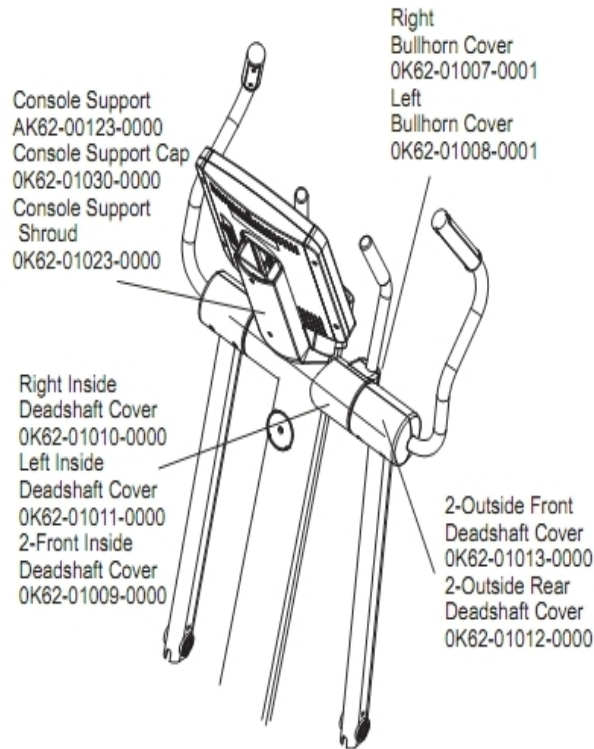

Cables

Ref #	Part Number	Qty	Description
-	A084-92220-A008	1	Console PCB
-	B084-92218-0000	1	PCB Circuit Board
-	AK62-00092-0000	1	Power Control Cable
-	AK62-00093-0000	1	Main Cable

Console and Related Components

Ref #	Part Number	Qty	Description
-	0K62-01026-0000	1	Battery Door
-	AK62-00189-0001	1	Bezel Switch with Overlay: English/Metric
-	0017-00101-1650	5	Hardware: Phillips Pan Screw 0.375"
-	AK62-00151-0001	1	Console: English/Metric
-	0017-00101-1242	6	Hardware: Phillips Pan Screw 0.75"
-	A084-92220-A008	1	Console PCB
-	AK62-00142-0000	1	Console Case with Decal

Console Support and Deadshaft Covers

Ref #	Part Number	Qty	Description
-	OK62-01023-0001	1	Console Support Shroud
-	OK62-01011-0000	1	Left Inside Deadshaft Cover
-	OK62-01013-0000	2	Rear Outside Deadshaft Cover
-	OK62-01030-0001	1	Console Support Cap
-	AK62-00123-0000	1	Console Support
-	OK62-01007-0001	1	Bullhorn Cover Right
-	OK62-01012-0000	2	Front Outside Deadshaft Cover
-	OK62-01009-0000	1	Front Inside Deadshaft Cover
-	OK62-01010-0000	1	Right Inside Deadshaft Cover
-	OK62-01008-0001	1	Bullhorn Cover Left