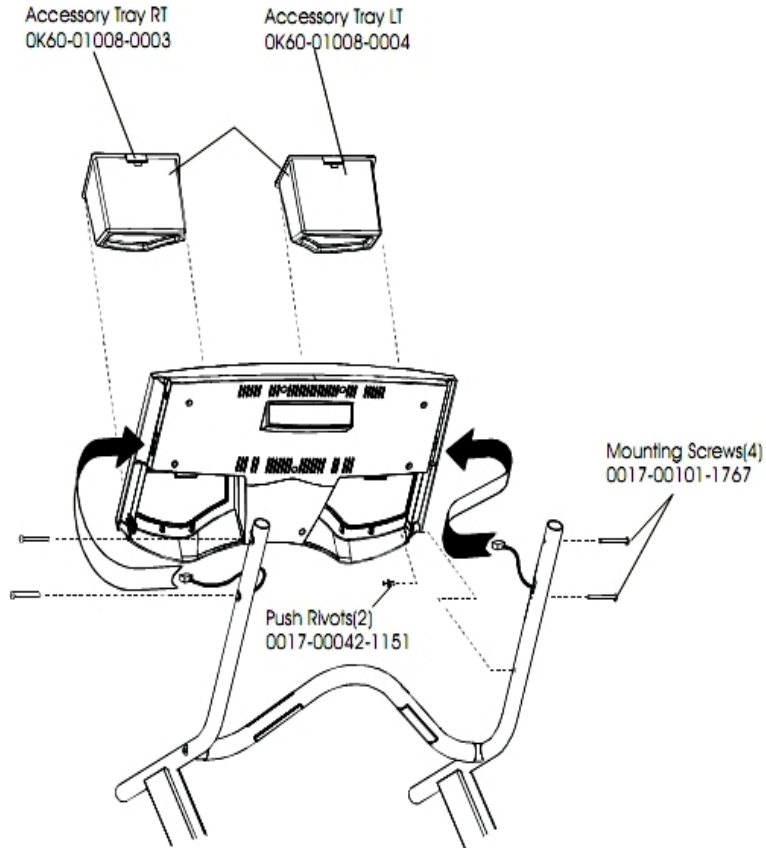

91Ti Treadmill - 3HP DC - Lifepulse - Arctric Silver

91T-0100-02

Parts Manual

1/5/2019 6:56:50 AM

Lifefitness
WHAT WE LIVE FOR

Table of Contents

Accessory Trays	3
Belt, Deck and Rear Rollers	4
Cables	5
Console Assembly 1	6
Console Assembly 2	7
Console Assembly 3	8
Drive Motor Assembly	9
DC Controller and On/Off Switch	10
Ergo Bar and Upright Assembly	11
Lifesprings and Anti-Static Tinsel	12
Lift Frame Assembly	13
Lift Motor and Home Switch	14
Line Cord and Line Filter	15
Miscellaneous	16
Motor Cover, Leveler and End Caps	17
Rear Roller Guards	18
Sensors	19
Wax Pump, Bag, Nozzle and Bracket	20

Accessory Trays

Ref #	Part Number	Qty	Description
-	0017-00042-1151	2	Push Rivets
-	0017-00101-1767	4	Hardware: Mounting Screws(4)
-	0K60-01008-0003	1	Accessory Tray Right
-	0K60-01008-0004	1	Accessory Tray Left

Belt, Deck and Rear Rollers

Ref #	Part Number	Qty	Description
-	0017-00101-1775	4	Hardware: Deck Screws 1.25"
-	OK60-01022-0000	1	Deck
-	OK58-01365-0000	1	Decal
-	AK60-00029-0000	1	Front Roller Assembly
-	OK60-01011-0000	1	Rear Roller
-	OK60-01024-0000	1	Striding Belt

Console Assembly 3

Ref #	Part Number	Qty	Description
-	0017-00101-1275	5	Hardware: Phillips Screw 0.375"
-	OK36-01060-0000	1	Side Foam
-	AK58-00036-0000	1	Cable-Assembly: Emergency-Stop Switch
-	AK60-00043-0000	1	Polar E-Stop Cable
-	SK40-00045-0001	1	Polar HR Kit
-	OK36-01059-0002	1	Insulator Receiver Tube
-	A084-92228-A001	1	Console PCB
-	0017-00101-0969	1	Hardware: Phillips Screw
-	OK36-01059-0001	1	Isolator Receiver Cube