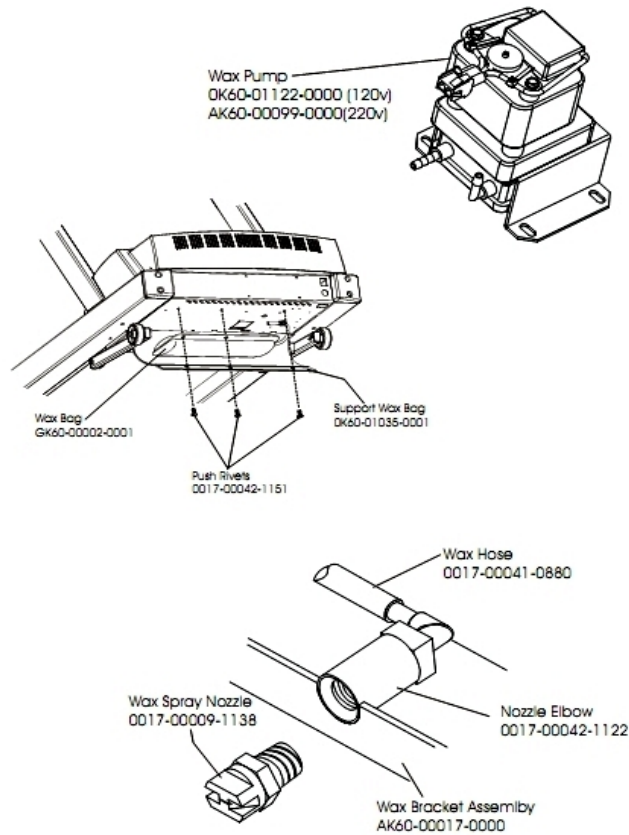

Wax Pump, Bag, Nozzle and Bracket

Ref #	Part Number	Qty	Description
-	0017-00042-1151	3	Push Rivets
-	OK60-01122-0000	1	Wax Motor (120v)
-	OK60-01035-0001	1	Support Wax Bag
-	0017-00009-1138	1	Wax Spray Nozzle
-	GK60-00002-0001	1	Wax Bag
-	0017-00042-1122	1	Nozzle Elbow
-	0017-00041-0880	1	Wax Hose
-	AK60-00017-0000	1	Wax Nozzle Assembly