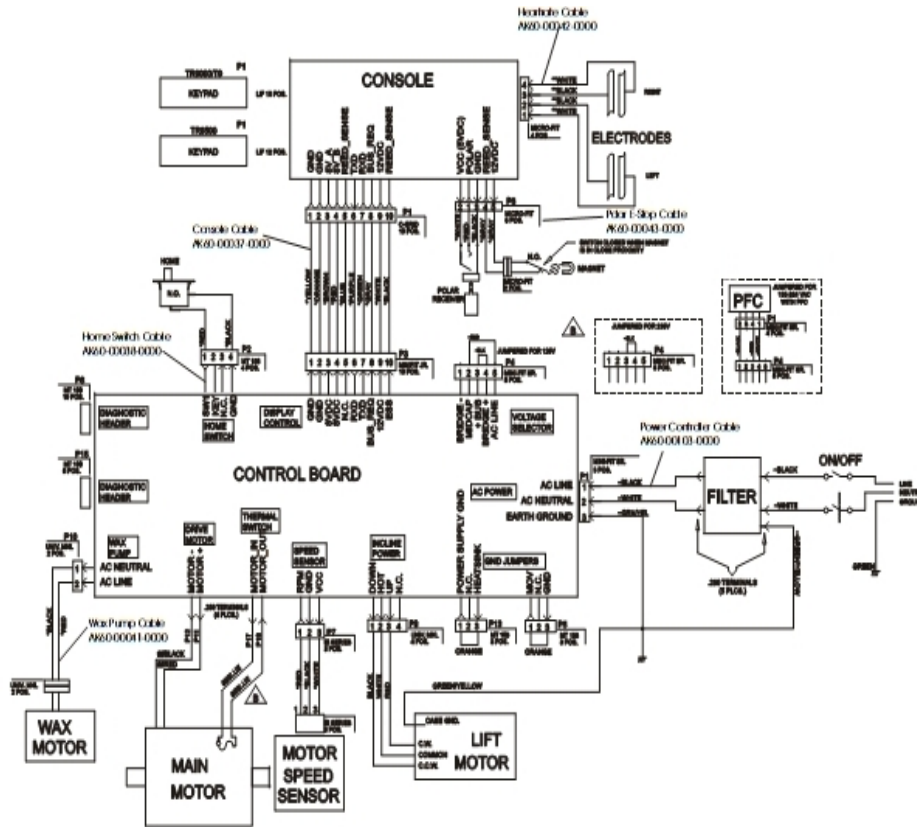

91Ti Treadmill - 3HP DC - Lifepulse - Arctric Silver

91T-0100-02

Parts Manual

1/5/2019 6:56:50 AM

Lifefitness
WHAT WE LIVE FOR

Table of Contents

Accessory Trays	3
Belt, Deck and Rear Rollers	4
Cables	5
Console Assembly 1	6
Console Assembly 2	7
Console Assembly 3	8
Drive Motor Assembly	9
DC Controller and On/Off Switch	10
Ergo Bar and Upright Assembly	11
Lifesprings and Anti-Static Tinsel	12
Lift Frame Assembly	13
Lift Motor and Home Switch	14
Line Cord and Line Filter	15
Miscellaneous	16
Motor Cover, Leveler and End Caps	17
Rear Roller Guards	18
Sensors	19
Wax Pump, Bag, Nozzle and Bracket	20

Accessory Trays

Ref #	Part Number	Qty	Description
-	0017-00042-1151	2	Push Rivets
-	0017-00101-1767	4	Hardware: Mounting Screws(4)
-	0K60-01008-0003	1	Accessory Tray Right
-	0K60-01008-0004	1	Accessory Tray Left

Belt, Deck and Rear Rollers

Ref #	Part Number	Qty	Description
-	0017-00101-1775	4	Hardware: Deck Screws 1.25"
-	OK60-01022-0000	1	Deck
-	OK58-01365-0000	1	Decal
-	AK60-00029-0000	1	Front Roller Assembly
-	OK60-01011-0000	1	Rear Roller
-	OK60-01024-0000	1	Striding Belt

Cables

Ref #	Part Number	Qty	Description
-	AK60-0043-0000	1	Polar E-Stop Cable
-	AK60-0041-0000	1	Wax Pump Cable
-	AK60-0042-0000	1	Heart Rate Cable
-	AK60-0037-0000	1	Console Cable
-	AK60-0038-0000	1	Home Switch Cable
-	AK60-00103-0000	1	Power Controller Cable: 120V