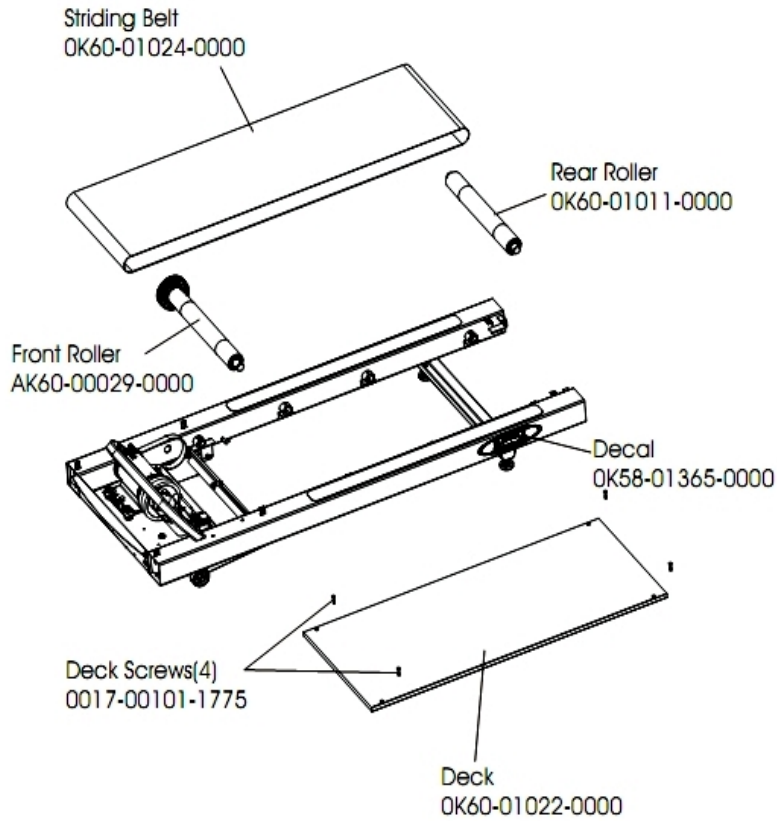

91Ti Treadmill - 3HP DC - Lifepulse - Arctric Silver

91T-0100-02

Parts Manual

1/5/2019 6:56:50 AM

Lifefitness
WHAT WE LIVE FOR

Table of Contents

Accessory Trays	3
Belt, Deck and Rear Rollers	4
Cables	5
Console Assembly 1	6
Console Assembly 2	7
Console Assembly 3	8
Drive Motor Assembly	9
DC Controller and On/Off Switch	10
Ergo Bar and Upright Assembly	11
Lifesprings and Anti-Static Tinsel	12
Lift Frame Assembly	13
Lift Motor and Home Switch	14
Line Cord and Line Filter	15
Miscellaneous	16
Motor Cover, Leveler and End Caps	17
Rear Roller Guards	18
Sensors	19
Wax Pump, Bag, Nozzle and Bracket	20

Accessory Trays

Ref #	Part Number	Qty	Description
-	0017-00042-1151	2	Push Rivets
-	0017-00101-1767	4	Hardware: Mounting Screws(4)
-	0K60-01008-0003	1	Accessory Tray Right
-	0K60-01008-0004	1	Accessory Tray Left

Belt, Deck and Rear Rollers

Ref #	Part Number	Qty	Description
-	0017-00101-1775	4	Hardware: Deck Screws 1.25"
-	OK60-01022-0000	1	Deck
-	OK58-01365-0000	1	Decal
-	AK60-00029-0000	1	Front Roller Assembly
-	OK60-01011-0000	1	Rear Roller
-	OK60-01024-0000	1	Striding Belt