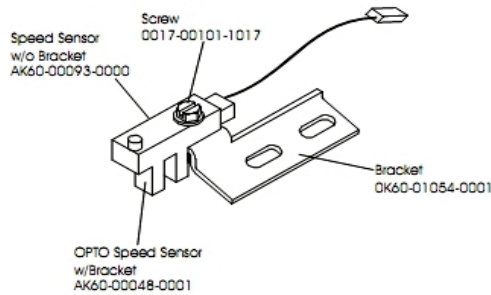

Sensors

Ref #	Part Number	Qty	Description
-	AK60-00120-0001	1	Chopper Pulley Wheel Assembly
-	AK60-00048-0001	1	OPTO Speed Sensor with Bracket
-	OK60-01051-0000	1	Sensor Wheel
-	OK60-01054-0001	1	Bracket
-	OK60-01097-0000	1	Drive Motor Pulley
-	0017-00101-0776	3	Hardware: Mounting Screws
-	0017-00101-1017	1	Hardware: Leg Cover Screws
-	AK60-00093-0000	1	Speed Sensor without Bracket
-	0017-00101-0333	2	Hardware: Screw 0.3125"
-	OK60-01189-0000	1	Backer Plate