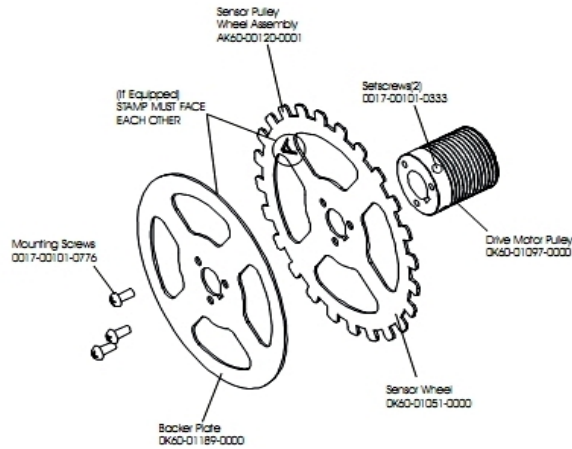

Line Cord and Line Filter

Ref #	Part Number	Qty	Description
-	0017-00003-1015	1	20 amp Line Filter (DOM)
-	0017-00042-1150	1	Strain Relief
-	0017-00101-0162	2	Hardware: Screw 0.375"
-	AK60-00067-0000	1	Line Cord: US; 120/60

Motor Cover, Leveler and End Caps

Ref #	Part Number	Qty	Description
-	0017-00104-0464	2	Hardware: Flat Washer 0.734" OD
-	AK60-00033-0002	1	Motor Cover
-	0017-00103-0323	2	Hardware: Nut 1/2" ID
-	OK60-01018-0001	4	End Cap
-	OK60-01033-0000	2	Leg Leveler
-	0017-00101-1256	2	Hardware: Mounting Bolt 5"

Rear Roller Guards

Ref #	Part Number	Qty	Description
-	OK60-01085-0001	1	Roller Guard: Right
-	0017-00104-0334	2	Hardware: Flat Washers 0.880" OD
-	0017-00101-1880	2	Hardware: Tension Bolts 3"
-	OK60-01085-0002	1	Roller Guard: Left

Sensors

Ref #	Part Number	Qty	Description
-	AK60-00120-0001	1	Chopper Pulley Wheel Assembly
-	AK60-00048-0001	1	OPTO Speed Sensor with Bracket
-	OK60-01051-0000	1	Sensor Wheel
-	OK60-01054-0001	1	Bracket
-	OK60-01097-0000	1	Drive Motor Pulley
-	0017-00101-0776	3	Hardware: Mounting Screws
-	0017-00101-1017	1	Hardware: Leg Cover Screws
-	AK60-00093-0000	1	Speed Sensor without Bracket
-	0017-00101-0333	2	Hardware: Screw 0.3125"
-	OK60-01189-0000	1	Backer Plate