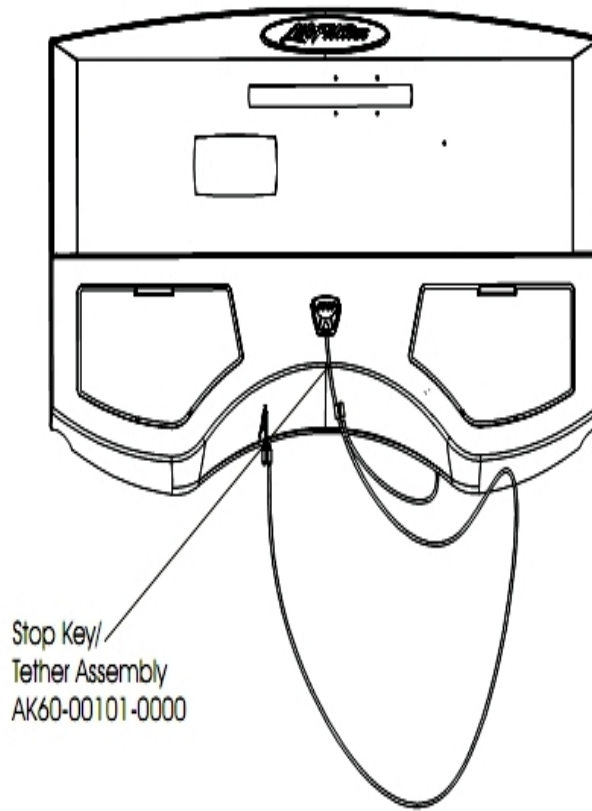

Console Assembly 1

Ref #	Part Number	Qty	Description
-	AK60-00111-0001	1	Console: English/English
-	AK60-00101-0000	1	Stop Key Tether Assembly
-	AK60-00108-0001	1	Overlay/Bezel: English/Metric