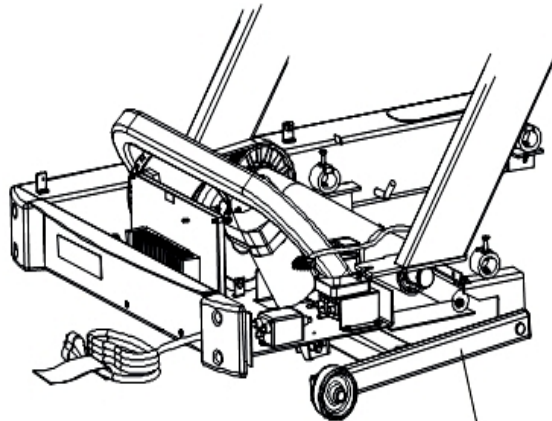

Lift Frame Assembly

Lift Arm Wheel
OK60-01020-0000
Cap, Tube End
OK60-01092-0000
Cotter Pin
0017-00007-0208
Clevis Pin
0017-00007-0271

Lift Frame Assembly
AK60-00065-0000

Ref #	Part Number	Qty	Description
-	0017-00007-0271	2	Hardware: Clevis Pin - 1/2" D 2.75" L
-	0017-00007-0208	2	Hardware: Cotter Pin
-	6836601	2	Cap, End 1 X 1-1/2 11 GA
-	OK60-01020-0000	2	Wheel
-	AK60-00065-0000	1	Lift Frame Assembly