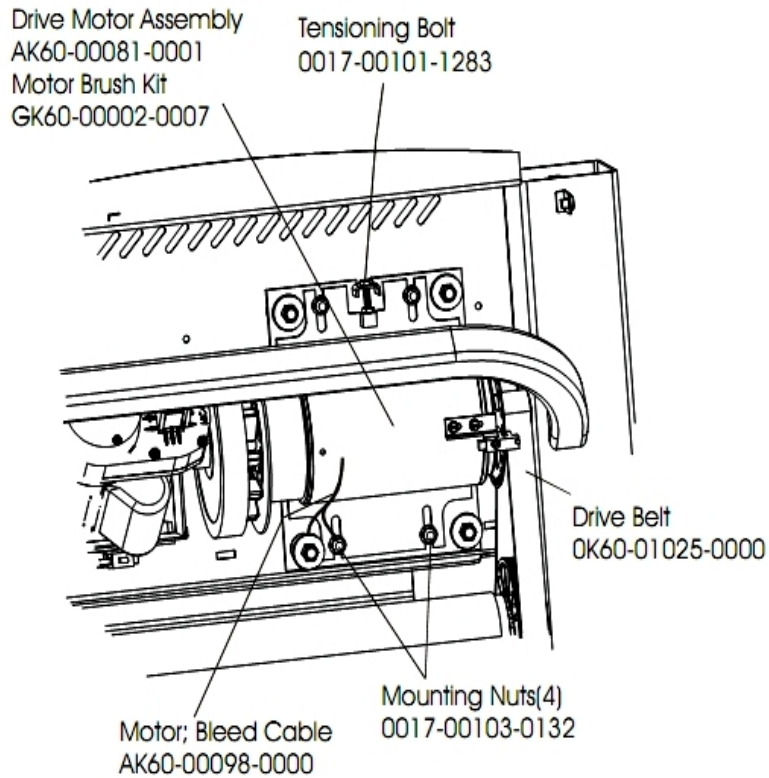

Drive Motor Assembly

Ref #	Part Number	Qty	Description
-	GK60-00002-0007	1	Motor Brush Kit
-	0017-00103-0132	4	Hardware: Mounting Nut
-	GK60-00002-0015	1	Kit: Activate Treadmill Belt And Pulley
-	0017-00101-1283	1	Hardware: Tensioning Bolt
-	AK60-00098-0000	1	Current Limit Wires
-	AK60-00081-0001	1	Drive Motor Assembly