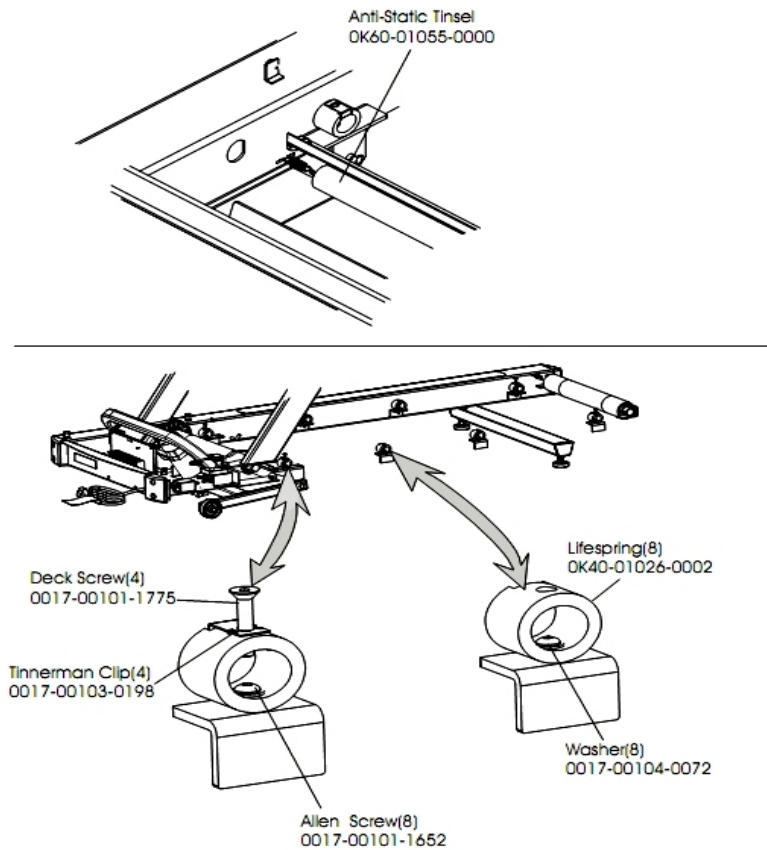

Lifesprings and Anti-Static Tinsel

Ref #	Part Number	Qty	Description
-	OK40-01026-0002	8	Deck Spring
-	0017-00101-1652	8	Hardware: Spring Mounting Screw 1"
-	OK60-01055-0000	1	Anti-Static Tinsel
-	0017-00101-1775	4	Hardware: Deck Screws 1.25"
-	0017-00104-0072	8	Hardware: Flat Washer 0.562" OD
-	0017-00103-0198	4	Hardware: Tinnerman Clip 1/4" ID