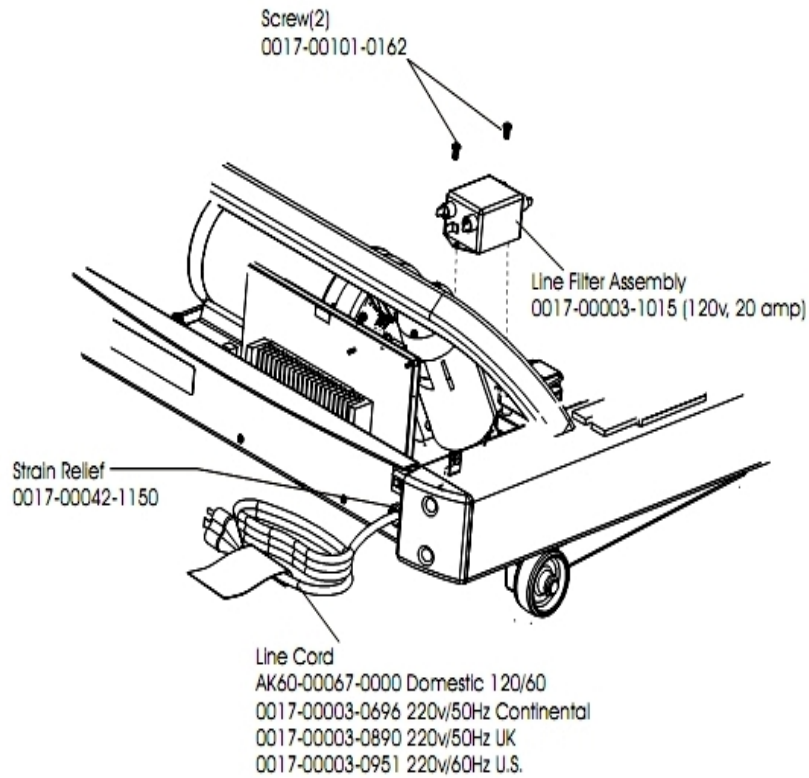

Line Cord and Line Filter

Ref #	Part Number	Qty	Description
-	0017-00003-1015	1	20 amp Line Filter (DOM)
-	0017-00042-1150	1	Strain Relief
-	0017-00101-0162	2	Hardware: Screw 0.375"
-	AK60-00067-0000	1	Line Cord: US; 120/60