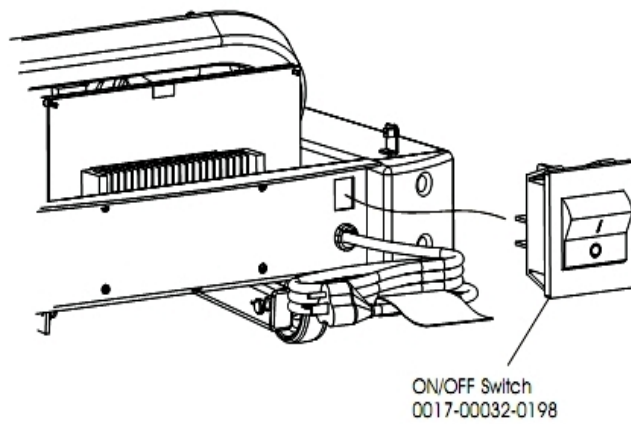

DC Controller and On/Off Switch

Ref #	Part Number	Qty	Description
-	0017-00032-0198	1	On/Off Switch 22A
-	GK60-00002-0002	1	DC Controller (100-120 Volts)
-	0017-00101-0162	4	Hardware: Screw 0.375"