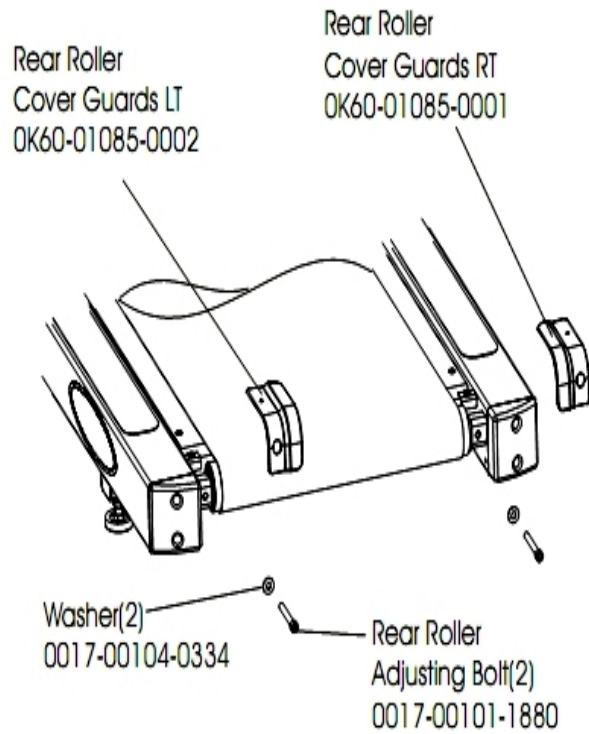

Rear Roller Guards

Ref #	Part Number	Qty	Description
-	OK60-01085-0001	1	Roller Guard: Right
-	0017-00104-0334	2	Hardware: Flat Washers 0.880" OD
-	0017-00101-1880	2	Hardware: Tension Bolts 3"
-	OK60-01085-0002	1	Roller Guard: Left