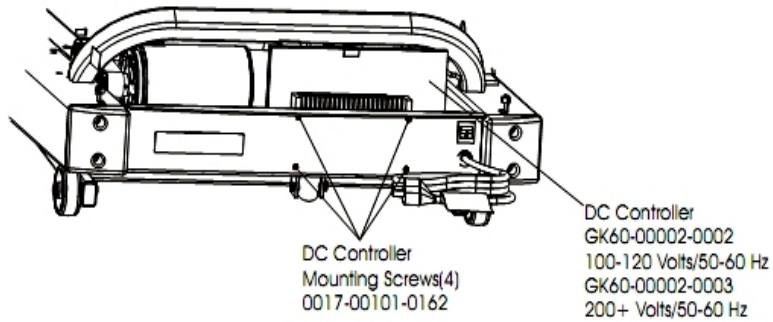

DC Controller and On/Off Switch

Ref #	Part Number	Qty	Description
-	0017-00032-0198	1	On/Off Switch 22A
-	GK60-00002-0002	1	DC Controller (100-120 Volts)
-	0017-00101-0162	4	Hardware: Screw 0.375"