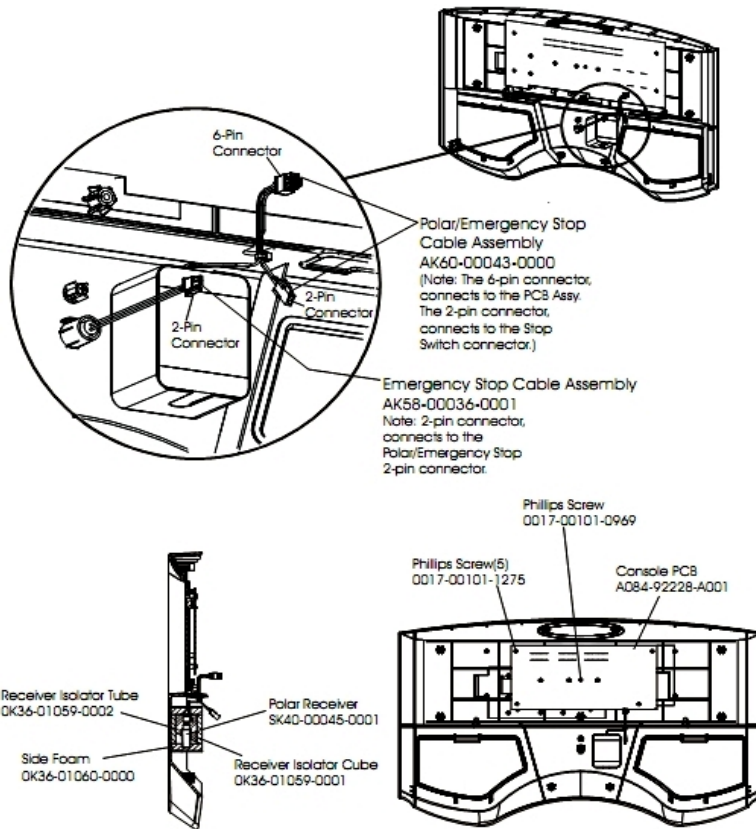

Console Assembly 1

Ref #	Part Number	Qty	Description
-	AK60-00111-0001	1	Console: English/English
-	AK60-00101-0000	1	Stop Key Tether Assembly
-	AK60-00108-0001	1	Overlay/Bezel: English/Metric

Console Assembly 2

Console Assembly 3

Ref #	Part Number	Qty	Description
-	0017-00101-1275	5	Hardware: Phillips Screw 0.375"
-	OK36-01060-0000	1	Side Foam
-	AK58-00036-0000	1	Cable-Assembly: Emergency-Stop Switch
-	AK60-00043-0000	1	Polar E-Stop Cable
-	SK40-00045-0001	1	Polar HR Kit
-	OK36-01059-0002	1	Insulator Receiver Tube
-	A084-92228-A001	1	Console PCB
-	0017-00101-0969	1	Hardware: Phillips Screw
-	OK36-01059-0001	1	Isolator Receiver Cube