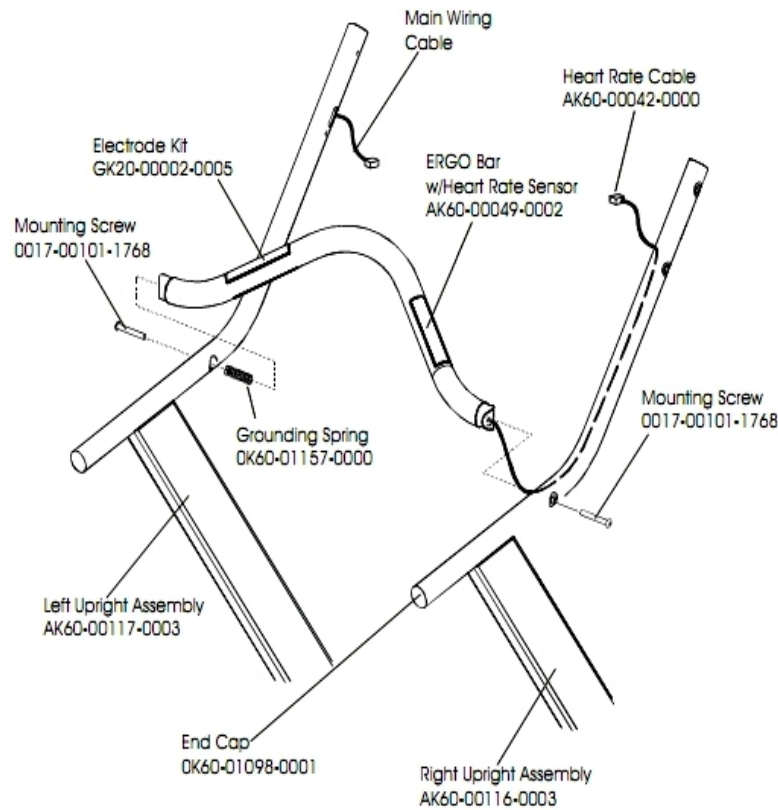

Console Assembly 3

Ref #	Part Number	Qty	Description
-	0017-00101-1275	5	Hardware: Phillips Screw 0.375"
-	OK36-01060-0000	1	Side Foam
-	AK58-00036-0000	1	Cable-Assembly: Emergency-Stop Switch
-	AK60-00043-0000	1	Polar E-Stop Cable
-	SK40-00045-0001	1	Polar HR Kit
-	OK36-01059-0002	1	Insulator Receiver Tube
-	A084-92228-A001	1	Console PCB
-	0017-00101-0969	1	Hardware: Phillips Screw
-	OK36-01059-0001	1	Isolator Receiver Cube

Drive Motor Assembly

Ref #	Part Number	Qty	Description
-	GK60-00002-0007	1	Motor Brush Kit
-	0017-00103-0132	4	Hardware: Mounting Nut
-	GK60-00002-0015	1	Kit: Activate Treadmill Belt And Pulley
-	0017-00101-1283	1	Hardware: Tensioning Bolt
-	AK60-00098-0000	1	Current Limit Wires
-	AK60-00081-0001	1	Drive Motor Assembly

DC Controller and On/Off Switch

Ref #	Part Number	Qty	Description
-	0017-00032-0198	1	On/Off Switch 22A
-	GK60-00002-0002	1	DC Controller (100-120 Volts)
-	0017-00101-0162	4	Hardware: Screw 0.375"

Ergo Bar and Upright Assembly

Ref #	Part Number	Qty	Description
-	AK60-00117-0003	1	Upright Assembly: Left
-	GK20-00002-0005	1	Heart Rate Electrode Kit
-	OK60-01157-0000	1	Grounding Spring
-	OK60-01098-0001	4	End Cap
-	0017-00101-1768	2	Hardware: Mounting Screw
-	AK60-00042-0000	2	Heart Rate Cable
-	AK60-00116-0003	1	Upright Assembly: Right
-	AK60-00049-0002	1	ERGO Bar with Heart Rate Sensor