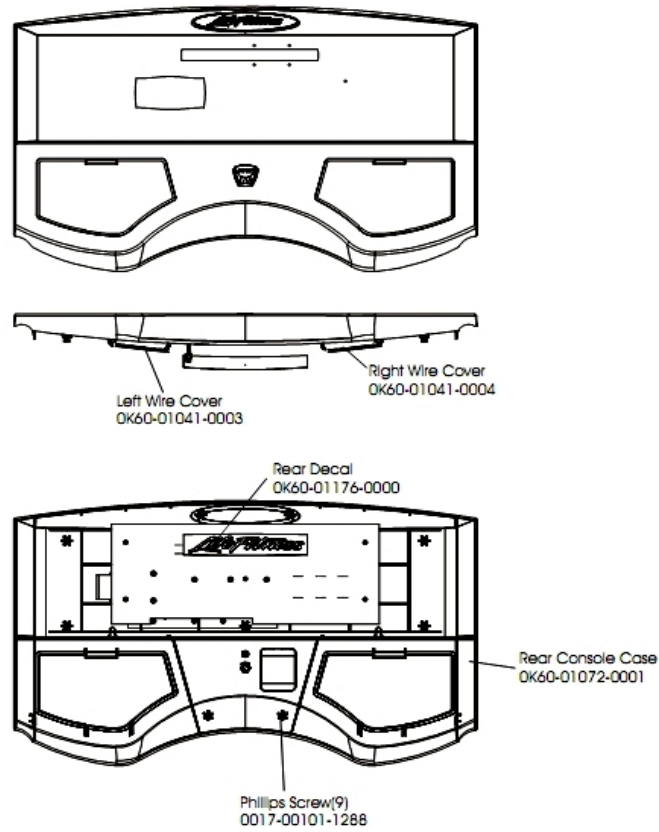

Console Assembly 1

Ref #	Part Number	Qty	Description
-	AK60-00111-0001	1	Console: English/English
-	AK60-00101-0000	1	Stop Key Tether Assembly
-	AK60-00108-0001	1	Overlay/Bezel: English/Metric

Console Assembly 2