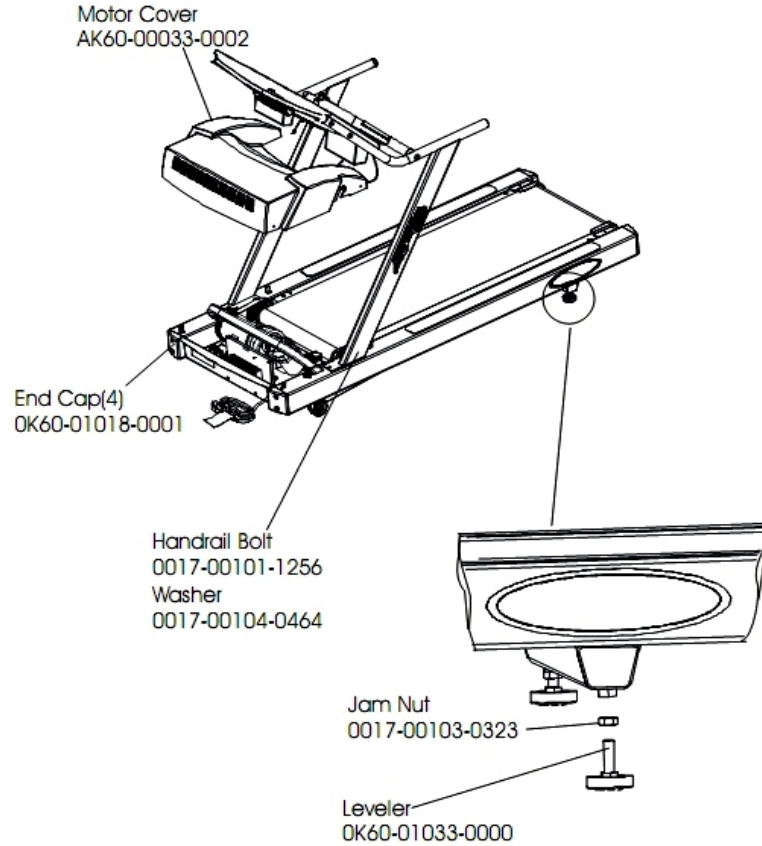

Motor Cover, Leveler and End Caps

Ref #	Part Number	Qty	Description
-	0017-00104-0464	2	Hardware: Flat Washer 0.734" OD
-	AK60-00033-0002	1	Motor Cover
-	0017-00103-0323	2	Hardware: Nut 1/2" ID
-	OK60-01018-0001	4	End Cap
-	OK60-01033-0000	2	Leg Leveler
-	0017-00101-1256	2	Hardware: Mounting Bolt 5"