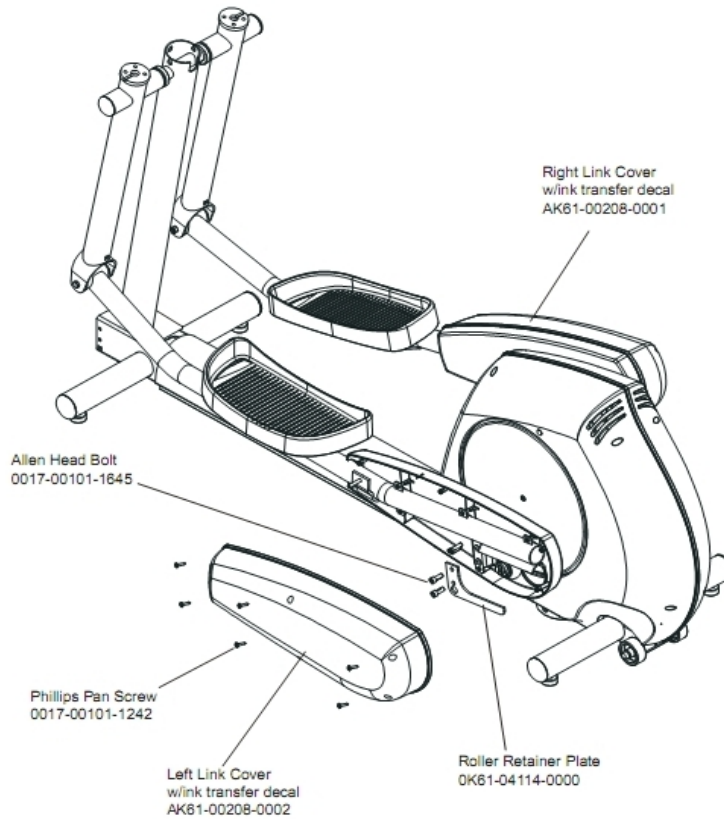

## Parts Manual

1/5/2019 7:16:55 AM

**LifeFitness**  
WHAT WE LIVE FOR

**91X-0004-02 - 91XI CLASSIC  
CROSS-TRAINER W/UPGRADED  
CONSOLE**

**Table of Contents**

---

<a href="#">Anti Lift Bracket and Outer Pedal Covers.....</a>	<a href="#">3</a>
<a href="#">Cables.....</a>	<a href="#">4</a>
<a href="#">Clevis and Front Frame Covers.....</a>	<a href="#">5</a>
<a href="#">Console Assembly.....</a>	<a href="#">6</a>
<a href="#">Console Support Assembly.....</a>	<a href="#">7</a>
<a href="#">Crankshaft Assembly.....</a>	<a href="#">8</a>
<a href="#">Drive Belts and Alternator.....</a>	<a href="#">9</a>
<a href="#">Drive Linkage Assembly.....</a>	<a href="#">10</a>
<a href="#">Frame Assembly.....</a>	<a href="#">11</a>
<a href="#">Miscellaneous.....</a>	<a href="#">12</a>
<a href="#">Pedal Lever Assembly.....</a>	<a href="#">13</a>
<a href="#">Rear Drive Shrouds with Decals.....</a>	<a href="#">14</a>
<a href="#">Rocker Arm Assembly.....</a>	<a href="#">15</a>
<a href="#">Rocker Arm Covers.....</a>	<a href="#">16</a>
<a href="#">Roller Assembly.....</a>	<a href="#">17</a>
<a href="#">Upper Arm/Heart Rate Assembly.....</a>	<a href="#">18</a>

## Anti Lift Bracket and Outer Pedal Covers

Ref #	Part Number	Qty	Description
-	0K61-04114-0000	1	Roller Retainer Plate
-	0017-00101-1242	1	Hardware: Phillips Pan Screw 0.75"
-	AK61-00208-0002	1	Link Cover with Decal: Left
-	AK61-00208-0001	1	Link Cover with Decal: Right
-	0017-00101-1645	1	Hardware: Bolt

## Clevis and Front Frame Covers

Ref #	Part Number	Qty	Description
-	OK61-01300-0000	1	Wheel Shaft
-	0017-00101-1242	20	Hardware: Phillips Pan Screw 0.75"
-	0017-00042-1066	2	Push-on cap
-	0017-00042-0674	2	Wheel
-	AK61-00035-0000	4	Leg Leveler
-	AK61-00062-0001	2	Clevis Cover
-	GK61-00002-0011	2	Wheel and Cap Kit
-	OK61-06240-0002	1	Front Cover Left
-	0017-00042-0754	14	Hardware: Grommet
-	OK61-01284-0304	4	Stabilizer Cap
-	OK61-06250-0002	1	Front Cover-RT