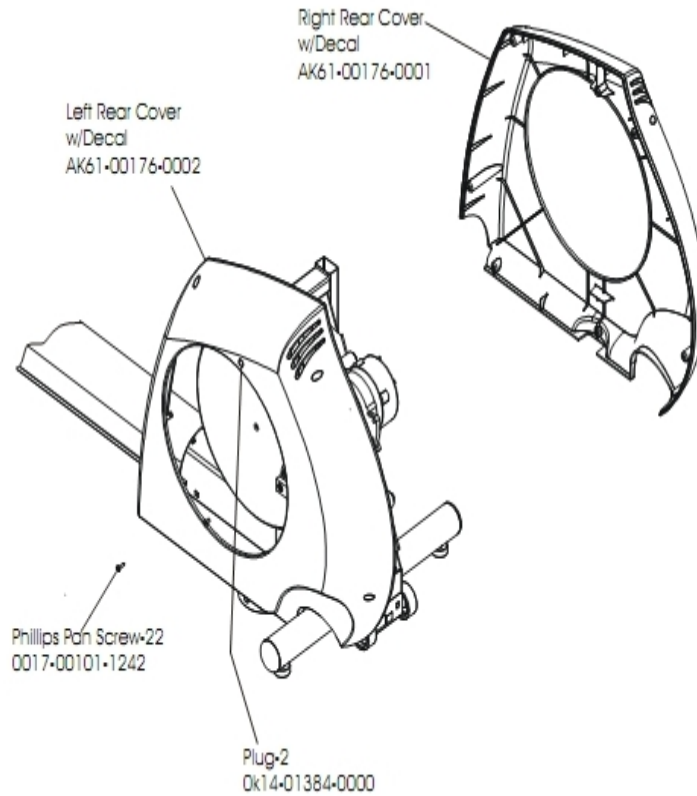

Rear Drive Shrouds with Decals

Ref #	Part Number	Qty	Description
-	0017-00101-1242	22	Hardware: Phillips Pan Screw 0.75"
-	AK61-00176-0001	1	Link Cover with Decal: Right
-	AK61-00176-0002	1	Link Cover with Decal: Left
-	0K14-01384-0000	2	Plug