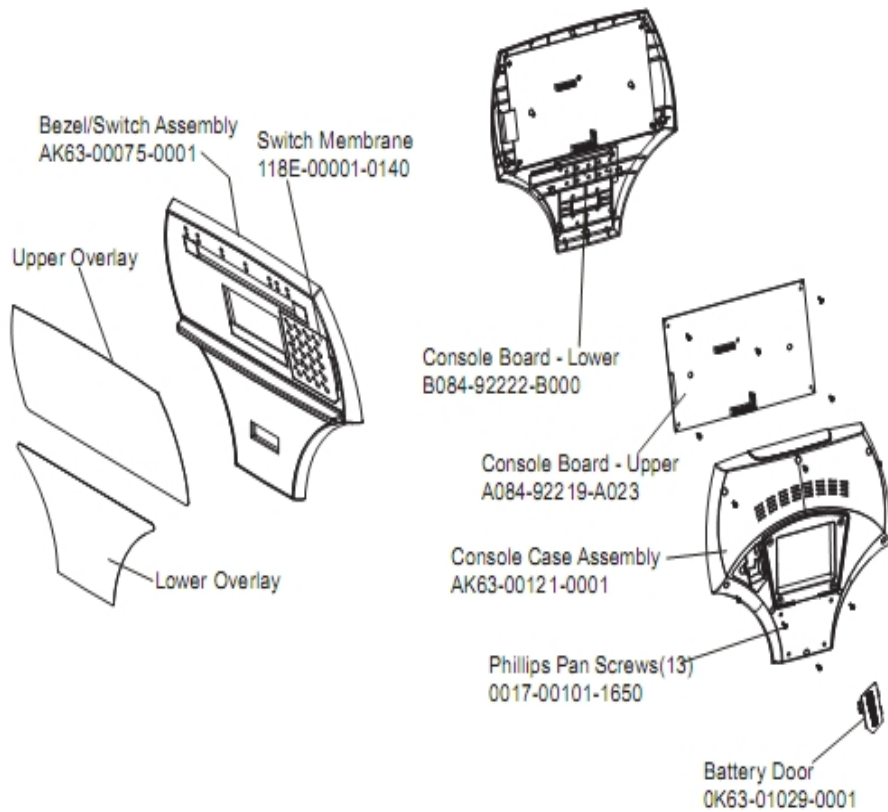

## Anti Lift Bracket and Outer Pedal Covers

Ref #	Part Number	Qty	Description
-	0K61-04114-0000	1	Roller Retainer Plate
-	0017-00101-1242	1	Hardware: Phillips Pan Screw 0.75"
-	AK61-00208-0002	1	Link Cover with Decal: Left
-	AK61-00208-0001	1	Link Cover with Decal: Right
-	0017-00101-1645	1	Hardware: Bolt

# Cables

Ref #	Part Number	Qty	Description
-	AK61-00135-0000	1	Power Control Cable Assembly
-	AK61-00136-0000	1	Main Cable
-	AK36-00021-0003	1	Cable Assembly
-	AK61-00052-0002	1	Lifepulse Sensor Cable
-	118E-00001-0140	1	Reed Switch SPDT

## Clevis and Front Frame Covers

Ref #	Part Number	Qty	Description
-	OK61-01300-0000	1	Wheel Shaft
-	0017-00101-1242	20	Hardware: Phillips Pan Screw 0.75"
-	0017-00042-1066	2	Push-on cap
-	0017-00042-0674	2	Wheel
-	AK61-00035-0000	4	Leg Leveler
-	AK61-00062-0001	2	Clevis Cover
-	GK61-00002-0011	2	Wheel and Cap Kit
-	OK61-06240-0002	1	Front Cover Left
-	0017-00042-0754	14	Hardware: Grommet
-	OK61-01284-0304	4	Stabilizer Cap
-	OK61-06250-0002	1	Front Cover-RT

## Console Assembly

Ref #	Part Number	Qty	Description
-	0017-00101-1650	13	Hardware: Phillips Pan Screw 0.375"
-	B084-92222-B000	1	Console Board - Lower
-	AK63-00075-0001	1	Bezel/Switch Assembly
-	AK61-00207-0001	1	Bezel Switch with Overlay: English/Metric
-	0K63-01029-0001	1	Battery Door
-	118E-00001-0140	1	Reed Switch SPDT
-	A084-92219-A023	1	Console Board - Upper
-	AK61-00206-0001R	1	Console with Overlay Assembly: Mfg; English/LED; 9
-	AK63-00121-0001	1	Console Case Assembly