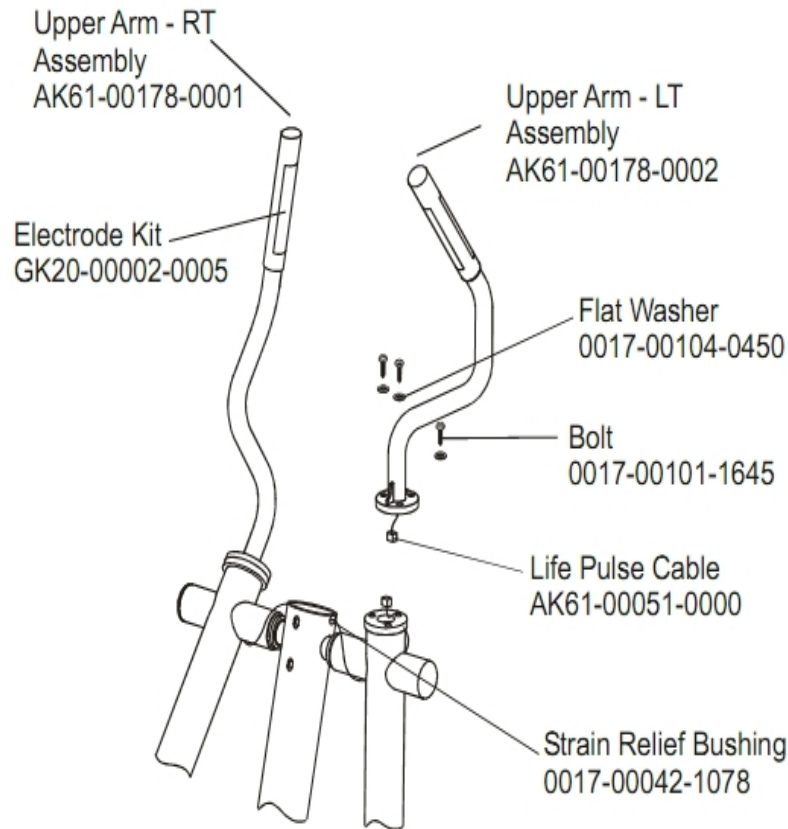

Upper Arm/Heart Rate Assembly

Ref #	Part Number	Qty	Description
-	0017-00042-1078	1	Hardware: Bushing
-	0017-00101-1645	3	Hardware: Bolt
-	AK61-00178-0002	1	Upper Arm Assembly: Left
-	0017-00104-0450	3	Hardware: Flat Washer 0.67" OD
-	GK20-00002-0005	2	Heart Rate Electrode Kit
-	AK61-00178-0001	1	Upper Arm Assembly: Right
-	AK61-00051-0000	1	Bullhorn HR cables