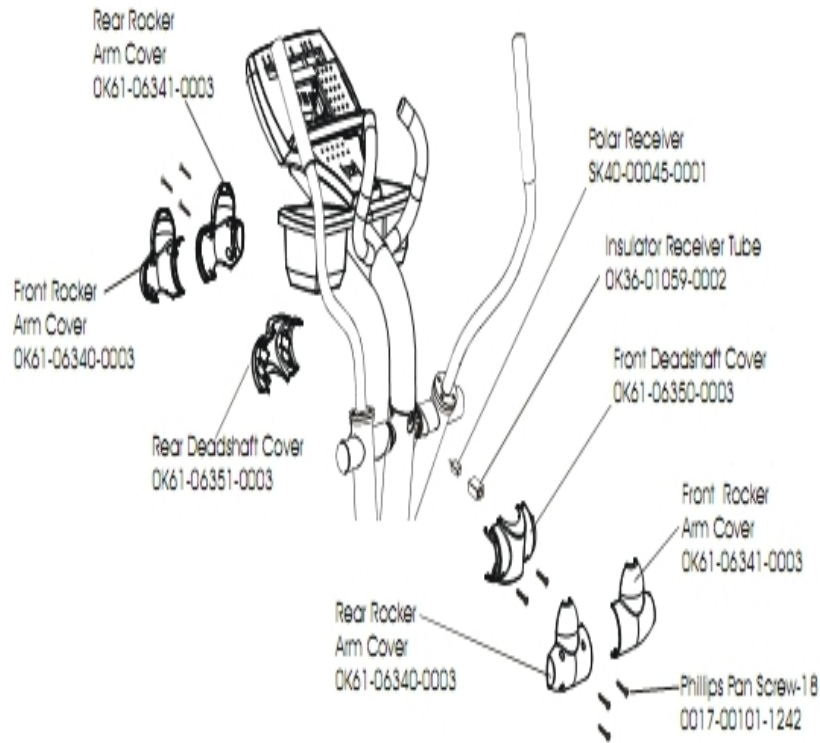

Rocker Arm Covers

Ref #	Part Number	Qty	Description
-	SK40-00045-0001	1	Polar HR Kit
-	OK61-06340-0003	2	Front Rocker Arm Cover
-	0017-00101-1242	18	Hardware: Phillips Pan Screw 0.75"
-	OK61-06350-0003	1	Front Deadshaft Cover
-	OK36-01059-0002	1	Insulator Receiver Tube
-	OK61-06351-0003	1	Rear Deadshaft Cover
-	OK61-06341-0003	2	Front Rocker Arm Cover