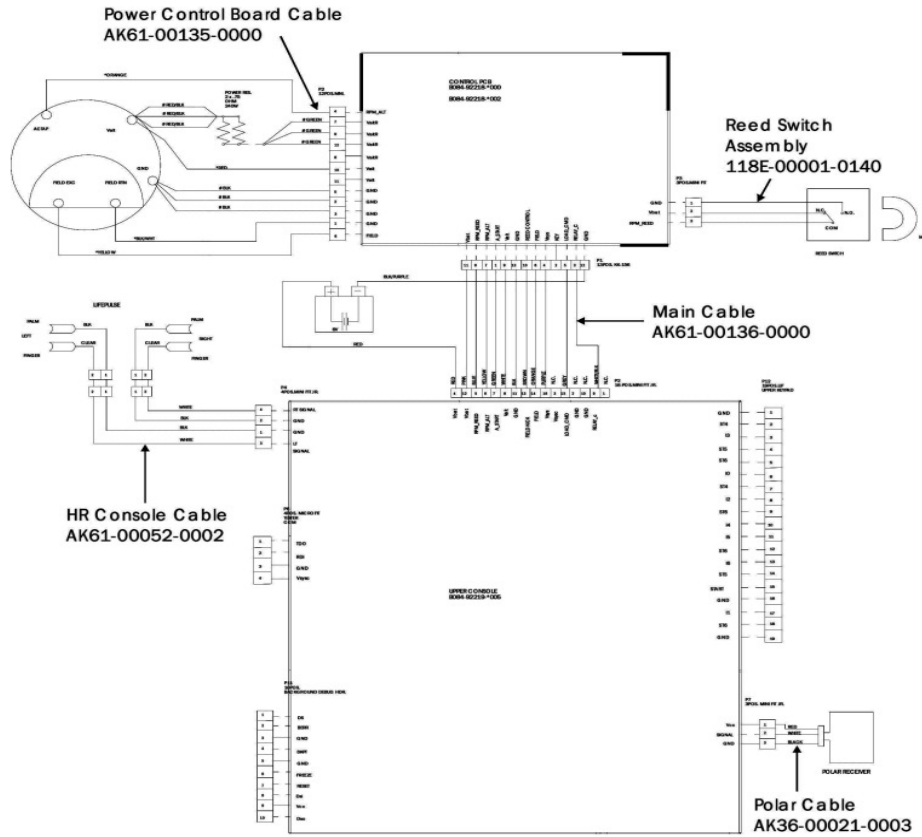

## Parts Manual

1/5/2019 7:16:55 AM

**LifeFitness**  
WHAT WE LIVE FOR

**91X-0004-02 - 91XI CLASSIC  
CROSS-TRAINER W/UPGRADED  
CONSOLE**

**Table of Contents**

---

<a href="#">Anti Lift Bracket and Outer Pedal Covers.....</a>	<a href="#">3</a>
<a href="#">Cables.....</a>	<a href="#">4</a>
<a href="#">Clevis and Front Frame Covers.....</a>	<a href="#">5</a>
<a href="#">Console Assembly.....</a>	<a href="#">6</a>
<a href="#">Console Support Assembly.....</a>	<a href="#">7</a>
<a href="#">Crankshaft Assembly.....</a>	<a href="#">8</a>
<a href="#">Drive Belts and Alternator.....</a>	<a href="#">9</a>
<a href="#">Drive Linkage Assembly.....</a>	<a href="#">10</a>
<a href="#">Frame Assembly.....</a>	<a href="#">11</a>
<a href="#">Miscellaneous.....</a>	<a href="#">12</a>
<a href="#">Pedal Lever Assembly.....</a>	<a href="#">13</a>
<a href="#">Rear Drive Shrouds with Decals.....</a>	<a href="#">14</a>
<a href="#">Rocker Arm Assembly.....</a>	<a href="#">15</a>
<a href="#">Rocker Arm Covers.....</a>	<a href="#">16</a>
<a href="#">Roller Assembly.....</a>	<a href="#">17</a>
<a href="#">Upper Arm/Heart Rate Assembly.....</a>	<a href="#">18</a>

## Anti Lift Bracket and Outer Pedal Covers

Ref #	Part Number	Qty	Description
-	0K61-04114-0000	1	Roller Retainer Plate
-	0017-00101-1242	1	Hardware: Phillips Pan Screw 0.75"
-	AK61-00208-0002	1	Link Cover with Decal: Left
-	AK61-00208-0001	1	Link Cover with Decal: Right
-	0017-00101-1645	1	Hardware: Bolt

# Cables

Ref #	Part Number	Qty	Description
-	AK61-00135-0000	1	Power Control Cable Assembly
-	AK61-00136-0000	1	Main Cable
-	AK36-00021-0003	1	Cable Assembly
-	AK61-00052-0002	1	Lifepulse Sensor Cable
-	118E-00001-0140	1	Reed Switch SPDT