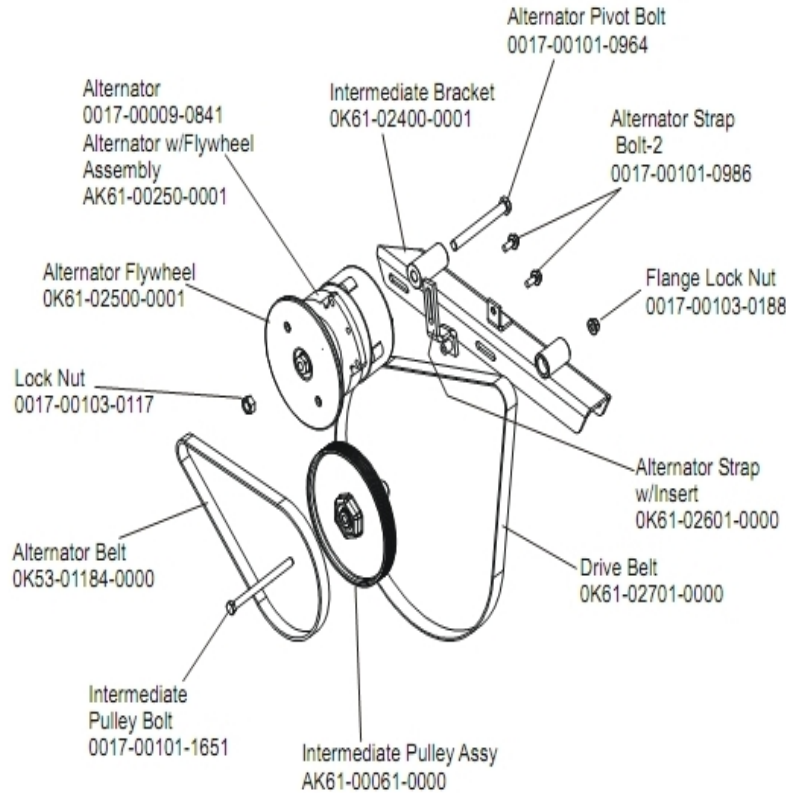

Drive Belts and Alternator

Ref #	Part Number	Qty	Description
-	0017-00101-0986	2	Hardware: Bolt 0.75"
-	AK61-00061-0000	1	Intermediate Pulley Assembly
-	0017-00103-0117	1	Hardware: Locking Nut 1/2" ID
-	OK61-02400-0001	1	Intermediate Bracket
-	0017-00101-0964	1	Hardware: Alternator Pivot Bolt 4.5"
-	0017-00009-0841	1	Alternator
-	0017-00101-1651	1	Hardware: Intermediate Pulley Bolt 5.5"
-	0017-00103-0188	1	Hardware: Flange Lock Nut 3/8" ID
-	OK61-02601-0000	1	Alternator Strap with Insert
-	OK53-01447-0000	1	Belt: Poly-V; 32"
-	OK61-01027-0000	1	Flywheel: 6.75" D
-	GK61-00002-0056	1	KIT: CROSS TRAINER BELT AND PULLEY
-	AK61-00250-0001	1	Alternator w/Flywheel