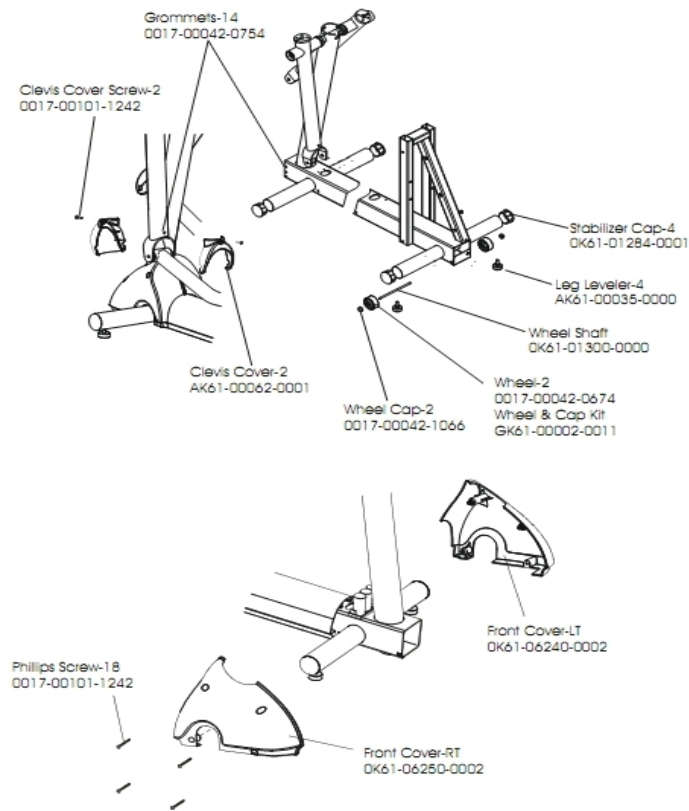

## Parts Manual

1/5/2019 7:16:55 AM

**LifeFitness**  
WHAT WE LIVE FOR

**91X-0004-02 - 91XI CLASSIC  
CROSS-TRAINER W/UPGRADED  
CONSOLE**

**Table of Contents**

---

<a href="#">Anti Lift Bracket and Outer Pedal Covers.....</a>	<a href="#">3</a>
<a href="#">Cables.....</a>	<a href="#">4</a>
<a href="#">Clevis and Front Frame Covers.....</a>	<a href="#">5</a>
<a href="#">Console Assembly.....</a>	<a href="#">6</a>
<a href="#">Console Support Assembly.....</a>	<a href="#">7</a>
<a href="#">Crankshaft Assembly.....</a>	<a href="#">8</a>
<a href="#">Drive Belts and Alternator.....</a>	<a href="#">9</a>
<a href="#">Drive Linkage Assembly.....</a>	<a href="#">10</a>
<a href="#">Frame Assembly.....</a>	<a href="#">11</a>
<a href="#">Miscellaneous.....</a>	<a href="#">12</a>
<a href="#">Pedal Lever Assembly.....</a>	<a href="#">13</a>
<a href="#">Rear Drive Shrouds with Decals.....</a>	<a href="#">14</a>
<a href="#">Rocker Arm Assembly.....</a>	<a href="#">15</a>
<a href="#">Rocker Arm Covers.....</a>	<a href="#">16</a>
<a href="#">Roller Assembly.....</a>	<a href="#">17</a>
<a href="#">Upper Arm/Heart Rate Assembly.....</a>	<a href="#">18</a>

## Anti Lift Bracket and Outer Pedal Covers

Ref #	Part Number	Qty	Description
-	0K61-04114-0000	1	Roller Retainer Plate
-	0017-00101-1242	1	Hardware: Phillips Pan Screw 0.75"
-	AK61-00208-0002	1	Link Cover with Decal: Left
-	AK61-00208-0001	1	Link Cover with Decal: Right
-	0017-00101-1645	1	Hardware: Bolt

## Clevis and Front Frame Covers

Ref #	Part Number	Qty	Description
-	OK61-01300-0000	1	Wheel Shaft
-	0017-00101-1242	20	Hardware: Phillips Pan Screw 0.75"
-	0017-00042-1066	2	Push-on cap
-	0017-00042-0674	2	Wheel
-	AK61-00035-0000	4	Leg Leveler
-	AK61-00062-0001	2	Clevis Cover
-	GK61-00002-0011	2	Wheel and Cap Kit
-	OK61-06240-0002	1	Front Cover Left
-	0017-00042-0754	14	Hardware: Grommet
-	OK61-01284-0304	4	Stabilizer Cap
-	OK61-06250-0002	1	Front Cover-RT