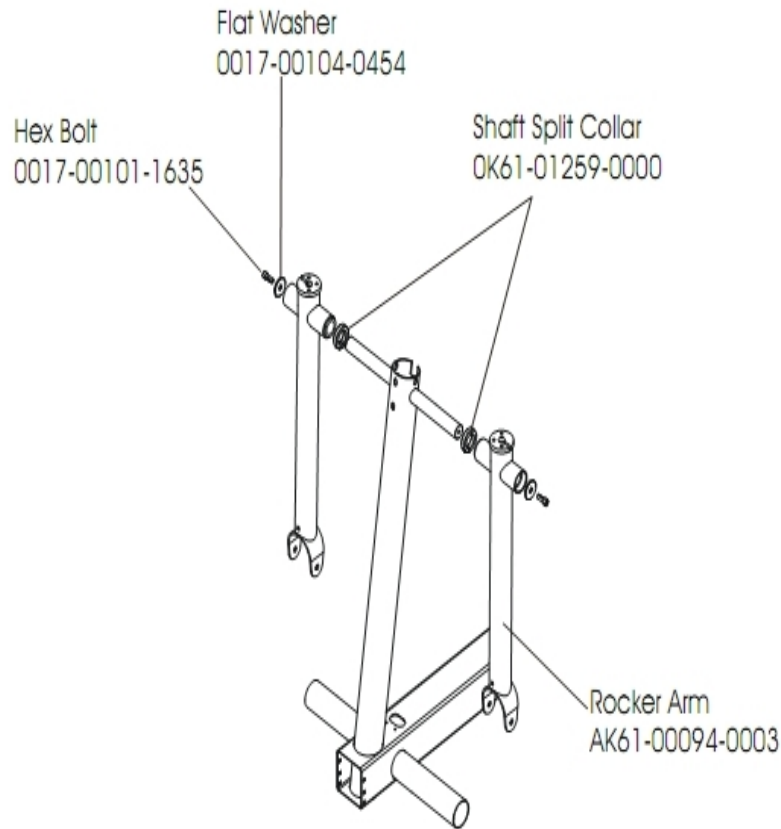

Rocker Arm Assembly

Ref #	Part Number	Qty	Description
-	0K61-01259-0000	2	Shaft Split Collar
-	0017-00101-1635	2	Hardware: Hex Bolt 1"
-	0017-00104-0454	2	Hardware: Flat Washer 1.62" OD
-	AK61-00094-0003	2	Rocker Arm