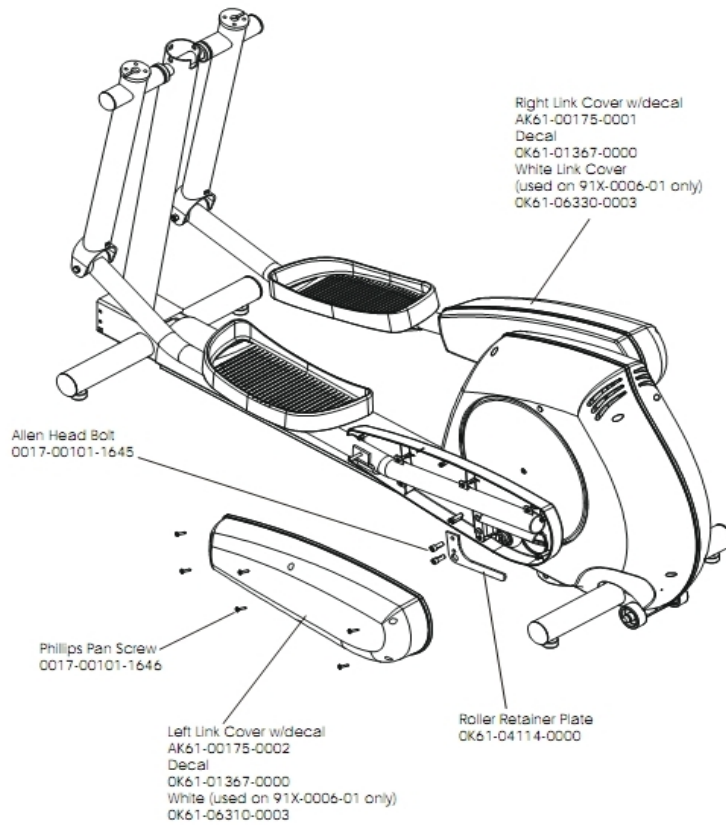

91X Classic Rear Drive Cross-Trainer

91X-0006-01

Parts Manual

1/5/2019 7:18:19 AM

LifeFitness
WHAT WE LIVE FOR

Table of Contents

Anti Lift Bracket and Outer Pedal Covers	3
Cables	4
Clevis and Front Frame Covers	5
Console Assembly	6
Console Support Assembly	7
Crankshaft Assembly	8
Drive Belts and Alternator	9
Frame Assembly	10
Pedal Lever Assembly	11
Rear Drive Shrouds with Decals	12
References	13
Rocker Arm Assembly	14
Rocker Arm Covers	15
Roller Assembly	16
Tie Rod Kit	17
Upper Arm/Heart Rate Assembly	18

Anti Lift Bracket and Outer Pedal Covers

Ref #	Part Number	Qty	Description
-	0017-00101-1646	2	Hardware: Bolt 4.25"
-	OK61-06330-0003	1	White Link Cover
-	OK61-01367-0000	2	Decal
-	AK61-00175-0002	1	Link Cover with Decal: Left
-	OK61-04114-0000	1	Roller Retainer Plate
-	AK61-00175-0001	1	Link Cover with Decal: Right
-	0017-00101-1645	1	Hardware: Bolt

Cables

Ref #	Part Number	Qty	Description
-	118E-00001-0140	1	Reed Switch SPDT
-	AK61-00136-0000	1	Main Cable
-	AK61-00052-0002	1	Lifepulse Sensor Cable
-	AK61-00135-0000	1	Power Control Cable Assembly
-	AK36-00021-0003	1	Cable Assembly

Clevis and Front Frame Covers

Ref #	Part Number	Qty	Description
-	0017-00042-0674	2	Wheel
-	OK61-06240-0002	1	Front Cover Left
-	AK61-00035-0000	4	Leg Leveler
-	AK61-00062-0001	2	Clevis Cover
-	GK61-00002-0011	2	Wheel and Cap Kit
-	OK61-01300-0000	1	Wheel Shaft
-	0017-00101-1242	20	Hardware: Phillips Pan Screw 0.75"
-	OK61-06250-0002	1	Front Cover-RT
-	OK61-01284-0304	4	Stabilizer Cap
-	0017-00042-0754	14	Hardware: Grommet
-	0017-00042-1066	2	Push-on cap