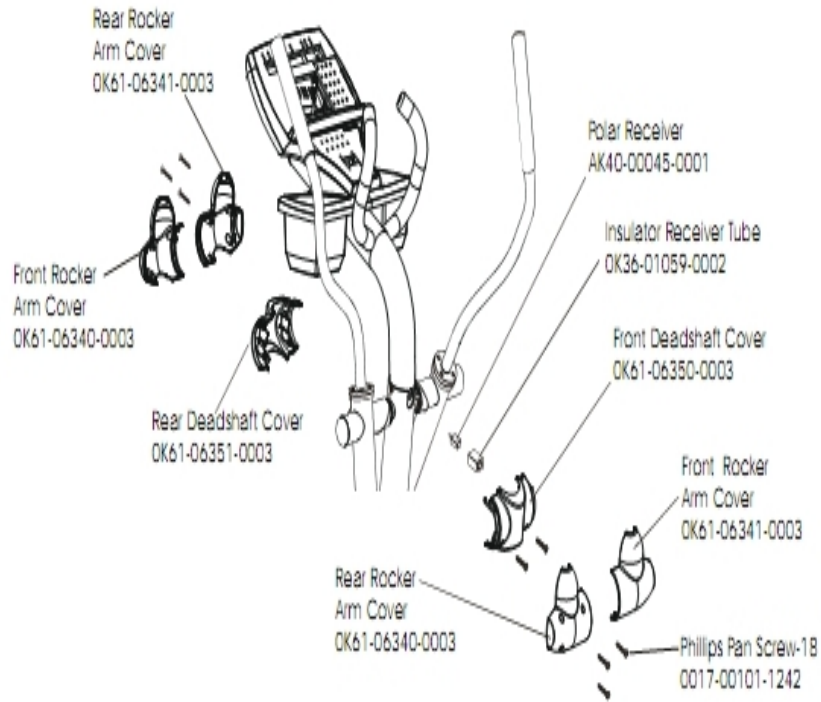

Rocker Arm Covers

Ref #	Part Number	Qty	Description
-	OK61-06340-0003	2	Front Rocker Arm Cover
-	SK40-00045-0001	1	Polar HR Kit
-	OK61-06350-0003	1	Front Deadshaft Cover
-	OK36-01059-0002	1	Insulator Receiver Tube
-	OK61-06341-0003	2	Front Rocker Arm Cover
-	OK61-06351-0003	1	Rear Deadshaft Cover
-	0017-00101-1242	18	Hardware: Phillips Pan Screw 0.75"