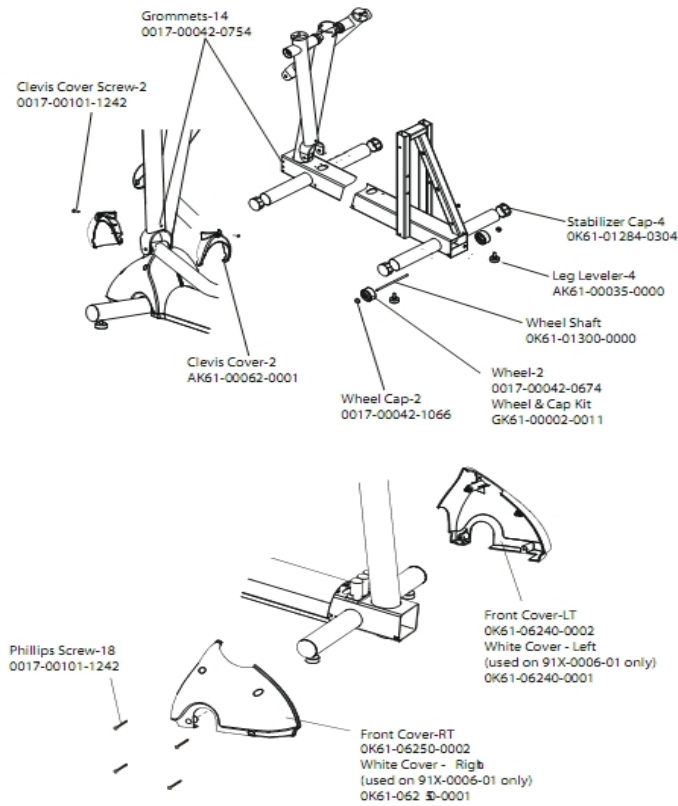

91X Classic Rear Drive Cross-Trainer

91X-0006-01

Parts Manual

1/5/2019 7:18:19 AM

LifeFitness
WHAT WE LIVE FOR

Table of Contents

Anti Lift Bracket and Outer Pedal Covers	3
Cables	4
Clevis and Front Frame Covers	5
Console Assembly	6
Console Support Assembly	7
Crankshaft Assembly	8
Drive Belts and Alternator	9
Frame Assembly	10
Pedal Lever Assembly	11
Rear Drive Shrouds with Decals	12
References	13
Rocker Arm Assembly	14
Rocker Arm Covers	15
Roller Assembly	16
Tie Rod Kit	17
Upper Arm/Heart Rate Assembly	18

Anti Lift Bracket and Outer Pedal Covers

Ref #	Part Number	Qty	Description
-	0017-00101-1646	2	Hardware: Bolt 4.25"
-	OK61-06330-0003	1	White Link Cover
-	OK61-01367-0000	2	Decal
-	AK61-00175-0002	1	Link Cover with Decal: Left
-	OK61-04114-0000	1	Roller Retainer Plate
-	AK61-00175-0001	1	Link Cover with Decal: Right
-	0017-00101-1645	1	Hardware: Bolt

Cables

Ref #	Part Number	Qty	Description
-	118E-00001-0140	1	Reed Switch SPDT
-	AK61-00136-0000	1	Main Cable
-	AK61-00052-0002	1	Lifepulse Sensor Cable
-	AK61-00135-0000	1	Power Control Cable Assembly
-	AK36-00021-0003	1	Cable Assembly

Clevis and Front Frame Covers

Ref #	Part Number	Qty	Description
-	0017-00042-0674	2	Wheel
-	OK61-06240-0002	1	Front Cover Left
-	AK61-00035-0000	4	Leg Leveler
-	AK61-00062-0001	2	Clevis Cover
-	GK61-00002-0011	2	Wheel and Cap Kit
-	OK61-01300-0000	1	Wheel Shaft
-	0017-00101-1242	20	Hardware: Phillips Pan Screw 0.75"
-	OK61-06250-0002	1	Front Cover-RT
-	OK61-01284-0304	4	Stabilizer Cap
-	0017-00042-0754	14	Hardware: Grommet
-	0017-00042-1066	2	Push-on cap