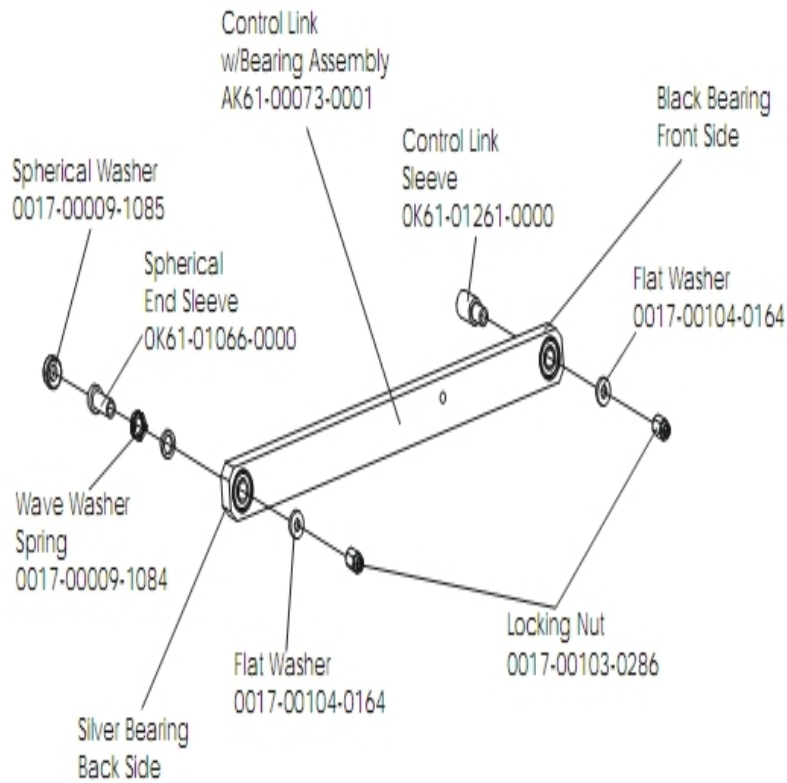

Tie Rod Kit

Ref #	Part Number	Qty	Description
-	0017-00103-0286	2	Hardware: Locking Nut
-	0017-00104-0164	2	Hardware: Washer 0.75" OD
-	GK61-00002-0020	2	Drive Linkage Assembly Kit
-	OK61-01261-0000	1	Control Link Sleeve
-	0017-00009-1084	1	Wave Spring
-	OK61-01066-0000	1	Spherical End Sleeve
-	0017-00009-1085	1	Spherical Washer