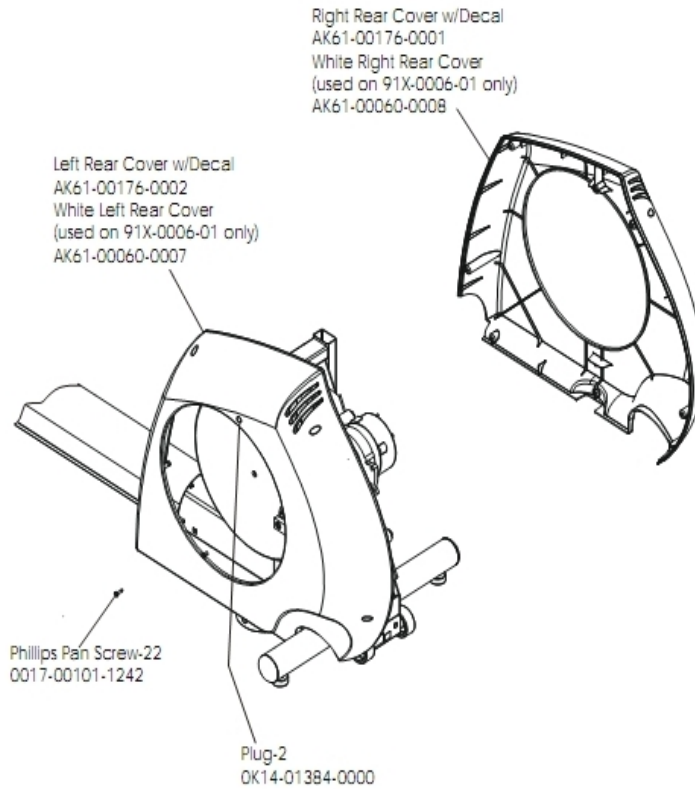

Rear Drive Shrouds with Decals

Ref #	Part Number	Qty	Description
-	OK14-01384-0000	2	Plug
-	0017-00101-1242	22	Hardware: Phillips Pan Screw 0.75"
-	AK61-00176-0002	1	Link Cover with Decal: Left
-	AK61-00176-0001	1	Link Cover with Decal: Right