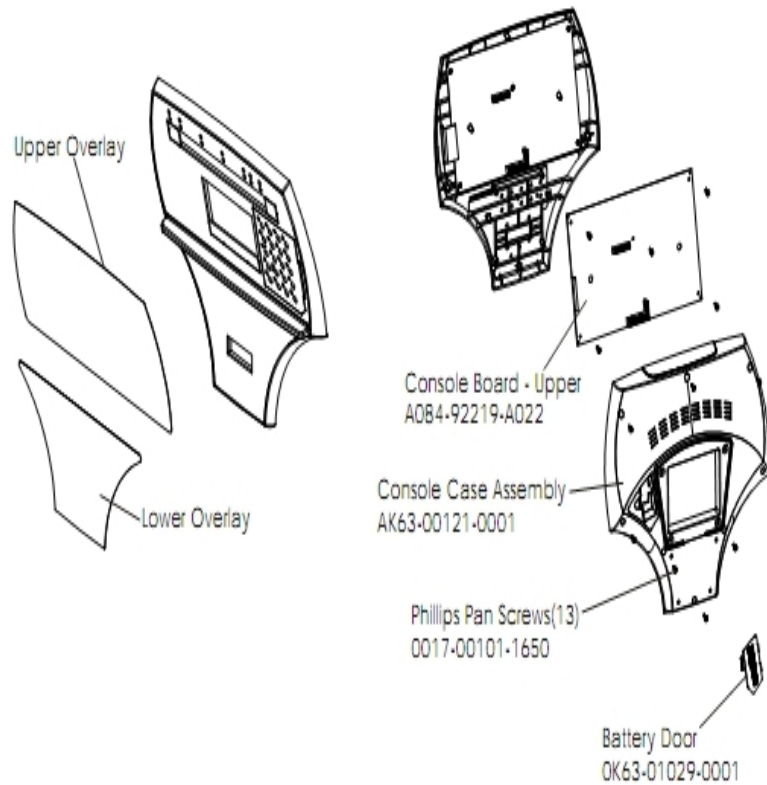

Console Assembly

Ref #	Part Number	Qty	Description
-	AK61-00183-0001	1	Bezel Switch with Overlay: English/Metric
-	0017-00101-1650	13	Hardware: Phillips Pan Screw 0.375"
-	A084-92219-A022	1	Console Board - Upper
-	OK63-01029-0001	1	Battery Door
-	AK63-00121-0001	1	Console Case Assembly
-	AK61-00203-0001	1	Console: English/English