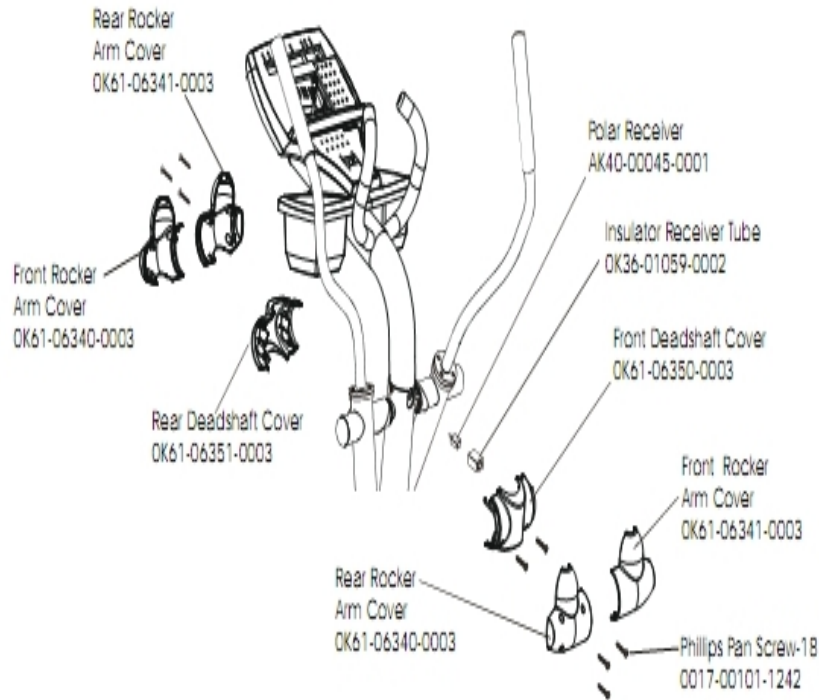

Rocker Arm Covers

Ref #	Part Number	Qty	Description
-	SK40-00045-0001	1	Polar HR Kit
-	OK61-06350-0003	1	Front Deadshaft Cover
-	OK36-01059-0002	1	Insulator Receiver Tube
-	OK61-06341-0003	2	Front Rocker Arm Cover
-	OK61-06351-0003	1	Rear Deadshaft Cover
-	0017-00101-1242	18	Hardware: Phillips Pan Screw 0.75"
-	OK61-06340-0003	2	Front Rocker Arm Cover