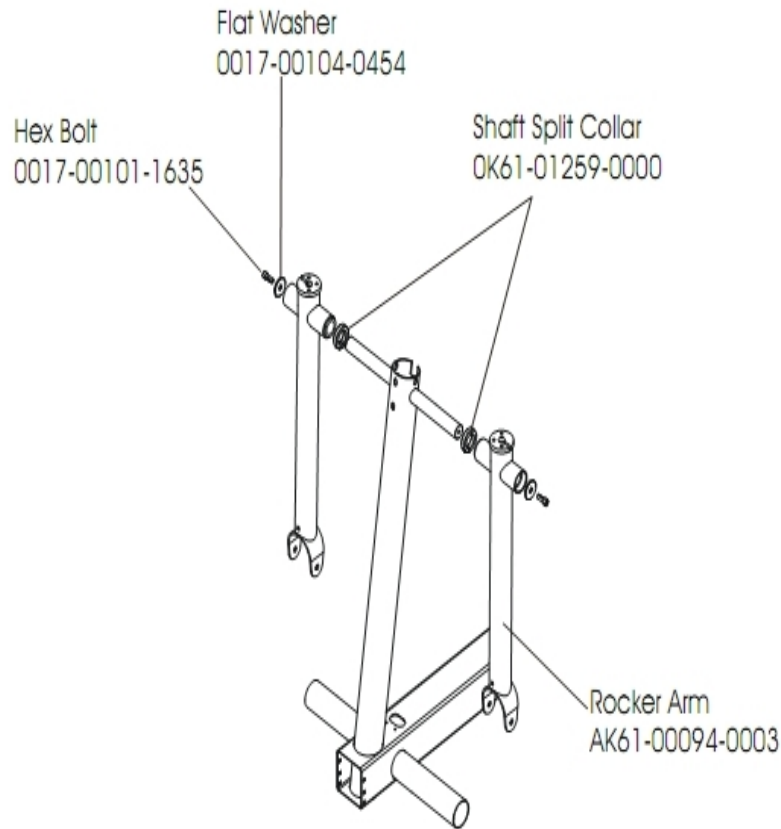

Rocker Arm Assembly

Ref #	Part Number	Qty	Description
-	0K61-01259-0000	2	Shaft Split Collar
-	0017-00104-0454	2	Hardware: Flat Washer 1.62" OD
-	0017-00101-1635	2	Hardware: Hex Bolt 1"
-	AK61-00094-0003	2	Rocker Arm