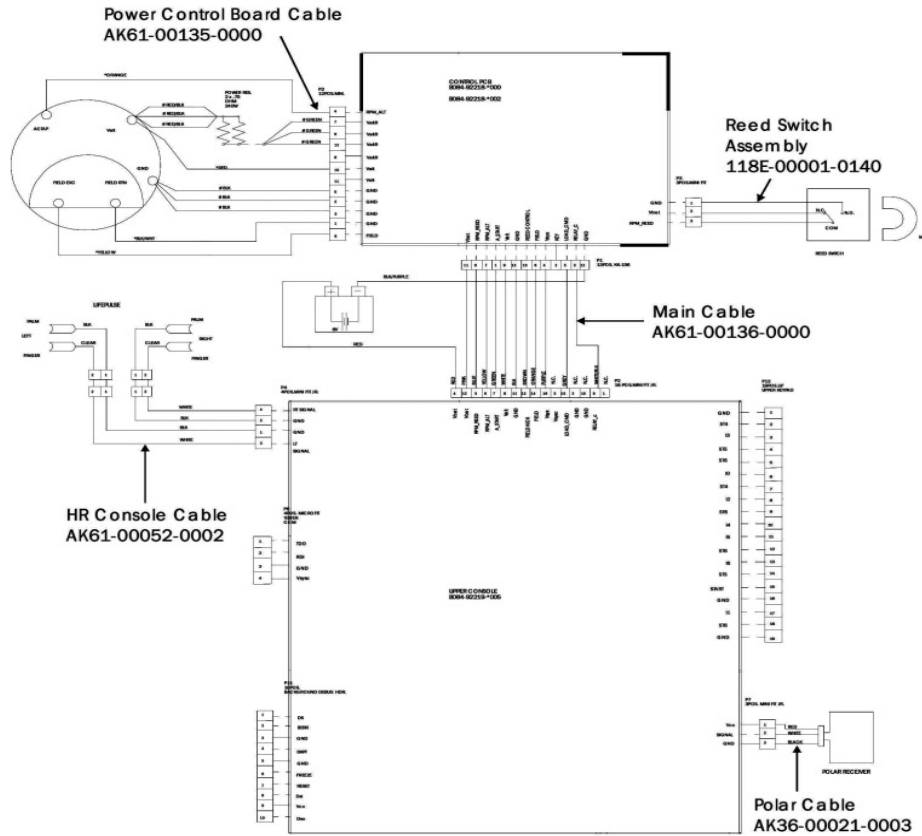

91X Classic Rear Drive Cross-Trainer

91X-0007-01

Parts Manual

1/5/2019 7:18:20 AM

Table of Contents

Anti Lift Bracket and Outer Pedal Covers.....	3
Cables.....	4
Clevis and Front Frame Covers.....	5
Console Assembly.....	6
Console Support Assembly.....	7
Crankshaft Assembly.....	8
Drive Belts and Alternator.....	9
Frame Assembly.....	10
Pedal Lever Assembly.....	11
Rear Drive Shrouds with Decals.....	12
References.....	13
Rocker Arm Assembly.....	14
Rocker Arm Covers.....	15
Roller Assembly.....	16
Tie Rod Kit.....	17
Upper Arm/Heart Rate Assembly.....	18

Anti Lift Bracket and Outer Pedal Covers

Ref #	Part Number	Qty	Description
-	AK61-00175-0001	1	Link Cover with Decal: Right
-	AK61-00175-0002	1	Link Cover with Decal: Left
-	0017-00101-1646	2	Hardware: Bolt 4.25"
-	OK61-01367-0000	2	Decal
-	OK61-06330-0003	1	White Link Cover
-	0017-00101-1645	1	Hardware: Bolt
-	OK61-04114-0000	1	Roller Retainer Plate

Cables

Ref #	Part Number	Qty	Description
-	AK61-00052-0002	1	Lifepulse Sensor Cable
-	118E-00001-0140	1	Reed Switch SPDT
-	AK61-00135-0000	1	Power Control Cable Assembly
-	AK61-00136-0000	1	Main Cable
-	AK36-00021-0003	1	Cable Assembly

Crankshaft Assembly

Ref #	Part Number	Qty	Description
-	0017-00101-1551	4	Hardware: Hex Bolt 1.25"
-	0017-00103-0019	4	Hardware: Locking Nut 1/4" ID
-	0017-00100-0152	2	Hardware: Retaining Ring 1"
-	OK61-02409-0000	1	Poly-V Crank Pulley
-	OK61-01360-0002	1	Crankshaft w/plate
-	OK53-01181-0000	2	Hardware: Pillow Block Bearing
-	OK61-02302-0001	1	Crankshaft Plate
-	0017-00101-1282	1	Hardware: TORX Screw 0.375"
-	0017-00104-0144	1	Hardware: Washer 0.625" OD
-	AK62-00186-0000	1	Magnet-Standoff Assembly
-	AK61-00157-0002	1	Crankshaft Assembly