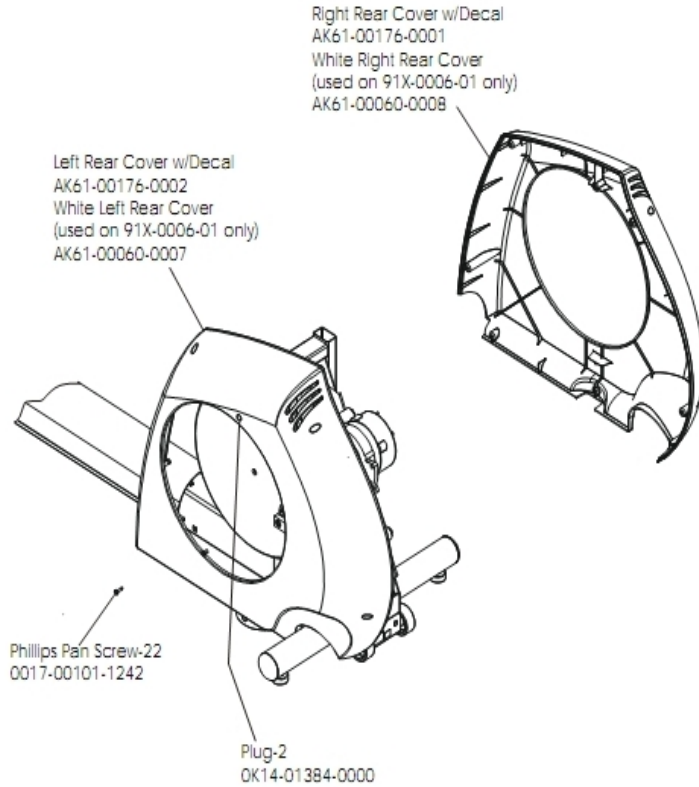

Rear Drive Shrouds with Decals

Ref #	Part Number	Qty	Description
-	AK61-00176-0002	1	Link Cover with Decal: Left
-	OK14-01384-0000	2	Plug
-	AK61-00176-0001	1	Link Cover with Decal: Right
-	0017-00101-1242	22	Hardware: Phillips Pan Screw 0.75"