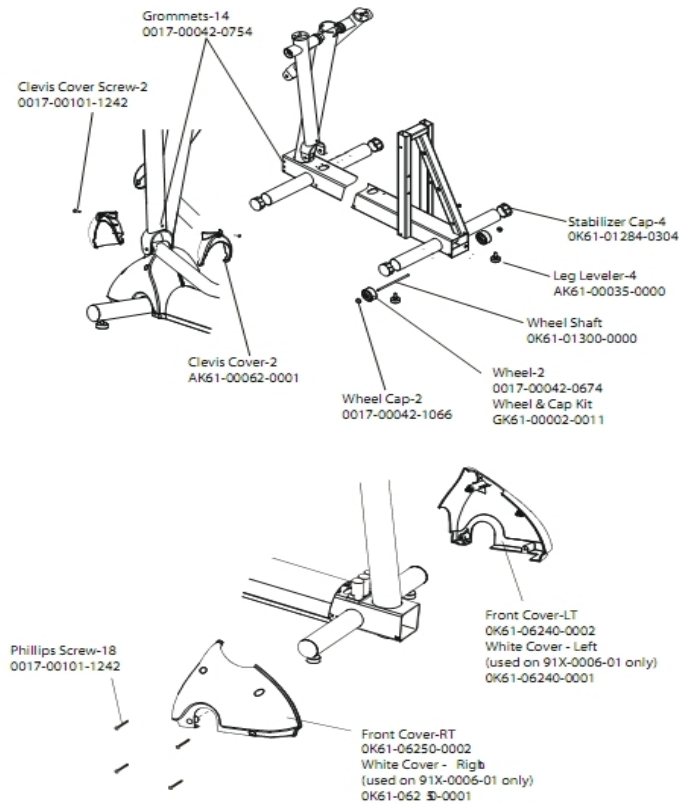

91X Classic Rear Drive Cross-Trainer

91X-0007-01

Parts Manual

1/5/2019 7:18:20 AM

Table of Contents

Anti Lift Bracket and Outer Pedal Covers.....	3
Cables.....	4
Clevis and Front Frame Covers.....	5
Console Assembly.....	6
Console Support Assembly.....	7
Crankshaft Assembly.....	8
Drive Belts and Alternator.....	9
Frame Assembly.....	10
Pedal Lever Assembly.....	11
Rear Drive Shrouds with Decals.....	12
References.....	13
Rocker Arm Assembly.....	14
Rocker Arm Covers.....	15
Roller Assembly.....	16
Tie Rod Kit.....	17
Upper Arm/Heart Rate Assembly.....	18

Anti Lift Bracket and Outer Pedal Covers

Ref #	Part Number	Qty	Description
-	AK61-00175-0001	1	Link Cover with Decal: Right
-	AK61-00175-0002	1	Link Cover with Decal: Left
-	0017-00101-1646	2	Hardware: Bolt 4.25"
-	OK61-01367-0000	2	Decal
-	OK61-06330-0003	1	White Link Cover
-	0017-00101-1645	1	Hardware: Bolt
-	OK61-04114-0000	1	Roller Retainer Plate

Clevis and Front Frame Covers

Ref #	Part Number	Qty	Description
-	0017-00101-1242	20	Hardware: Phillips Pan Screw 0.75"
-	OK61-01300-0000	1	Wheel Shaft
-	AK61-00062-0001	2	Clevis Cover
-	GK61-00002-0011	2	Wheel and Cap Kit
-	AK61-00035-0000	4	Leg Leveler
-	OK61-06240-0002	1	Front Cover Left
-	0017-00042-0674	2	Wheel
-	0017-00042-1066	2	Push-on cap
-	OK61-06250-0002	1	Front Cover-RT
-	OK61-01284-0304	4	Stabilizer Cap
-	0017-00042-0754	14	Hardware: Grommet

Crankshaft Assembly

Ref #	Part Number	Qty	Description
-	0017-00101-1551	4	Hardware: Hex Bolt 1.25"
-	0017-00103-0019	4	Hardware: Locking Nut 1/4" ID
-	0017-00100-0152	2	Hardware: Retaining Ring 1"
-	OK61-02409-0000	1	Poly-V Crank Pulley
-	OK61-01360-0002	1	Crankshaft w/plate
-	OK53-01181-0000	2	Hardware: Pillow Block Bearing
-	OK61-02302-0001	1	Crankshaft Plate
-	0017-00101-1282	1	Hardware: TORX Screw 0.375"
-	0017-00104-0144	1	Hardware: Washer 0.625" OD
-	AK62-00186-0000	1	Magnet-Standoff Assembly
-	AK61-00157-0002	1	Crankshaft Assembly