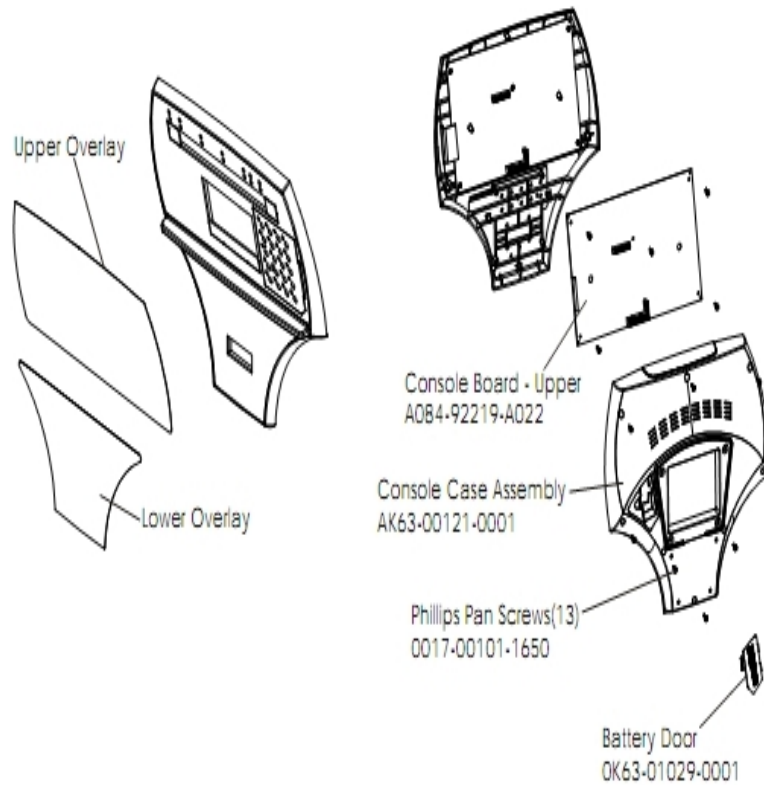

Console Assembly

Ref #	Part Number	Qty	Description
-	AK61-00183-0001	1	Bezel Switch with Overlay: English/Metric
-	AK63-00121-0001	1	Console Case Assembly
-	OK63-01029-0001	1	Battery Door
-	AK61-00203-0001	1	Console: English/English
-	A084-92219-A022	1	Console Board - Upper
-	0017-00101-1650	13	Hardware: Phillips Pan Screw 0.375"