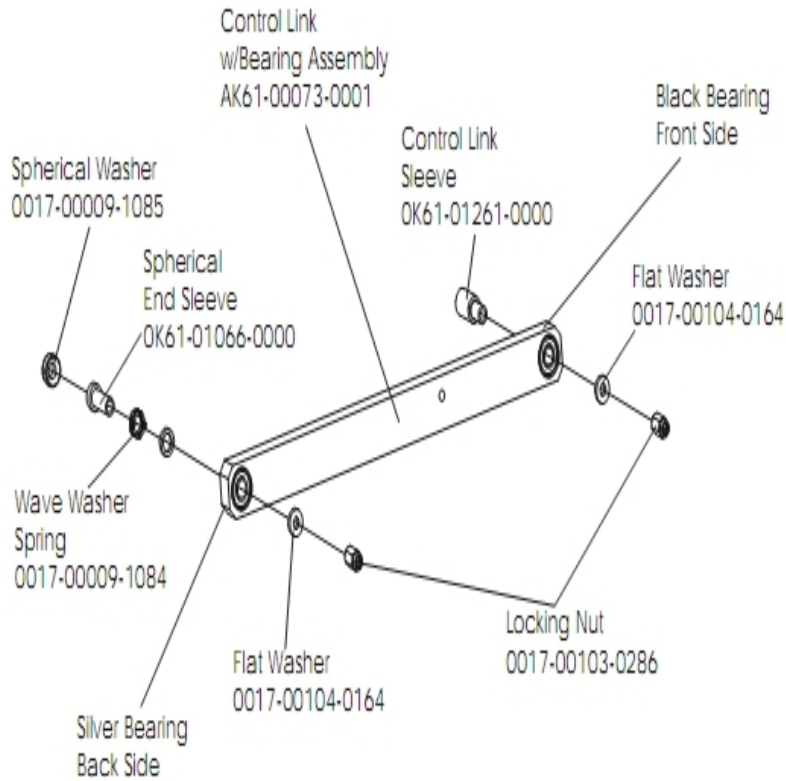

Tie Rod Kit

Ref #	Part Number	Qty	Description
-	OK61-01261-0000	1	Control Link Sleeve
-	0017-00009-1085	1	Spherical Washer
-	GK61-00002-0020	2	Drive Linkage Assembly Kit
-	OK61-01066-0000	1	Spherical End Sleeve
-	0017-00009-1084	1	Wave Spring
-	0017-00103-0286	2	Hardware: Locking Nut
-	0017-00104-0164	2	Hardware: Washer 0.75" OD