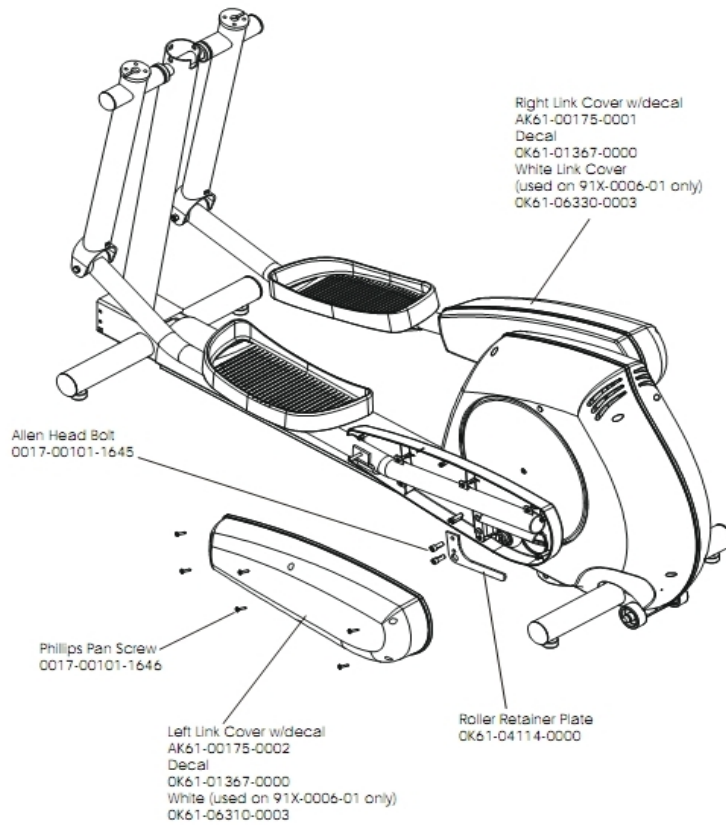

91X Classic Rear Drive Cross-Trainer

91X-0007-01

Parts Manual

1/5/2019 7:18:20 AM

Table of Contents

Anti Lift Bracket and Outer Pedal Covers.....	3
Cables.....	4
Clevis and Front Frame Covers.....	5
Console Assembly.....	6
Console Support Assembly.....	7
Crankshaft Assembly.....	8
Drive Belts and Alternator.....	9
Frame Assembly.....	10
Pedal Lever Assembly.....	11
Rear Drive Shrouds with Decals.....	12
References.....	13
Rocker Arm Assembly.....	14
Rocker Arm Covers.....	15
Roller Assembly.....	16
Tie Rod Kit.....	17
Upper Arm/Heart Rate Assembly.....	18

Anti Lift Bracket and Outer Pedal Covers

Ref #	Part Number	Qty	Description
-	AK61-00175-0001	1	Link Cover with Decal: Right
-	AK61-00175-0002	1	Link Cover with Decal: Left
-	0017-00101-1646	2	Hardware: Bolt 4.25"
-	OK61-01367-0000	2	Decal
-	OK61-06330-0003	1	White Link Cover
-	0017-00101-1645	1	Hardware: Bolt
-	OK61-04114-0000	1	Roller Retainer Plate

Cables

Ref #	Part Number	Qty	Description
-	AK61-00052-0002	1	Lifepulse Sensor Cable
-	118E-00001-0140	1	Reed Switch SPDT
-	AK61-00135-0000	1	Power Control Cable Assembly
-	AK61-00136-0000	1	Main Cable
-	AK36-00021-0003	1	Cable Assembly

Clevis and Front Frame Covers

Ref #	Part Number	Qty	Description
-	0017-00101-1242	20	Hardware: Phillips Pan Screw 0.75"
-	OK61-01300-0000	1	Wheel Shaft
-	AK61-00062-0001	2	Clevis Cover
-	GK61-00002-0011	2	Wheel and Cap Kit
-	AK61-00035-0000	4	Leg Leveler
-	OK61-06240-0002	1	Front Cover Left
-	0017-00042-0674	2	Wheel
-	0017-00042-1066	2	Push-on cap
-	OK61-06250-0002	1	Front Cover-RT
-	OK61-01284-0304	4	Stabilizer Cap
-	0017-00042-0754	14	Hardware: Grommet