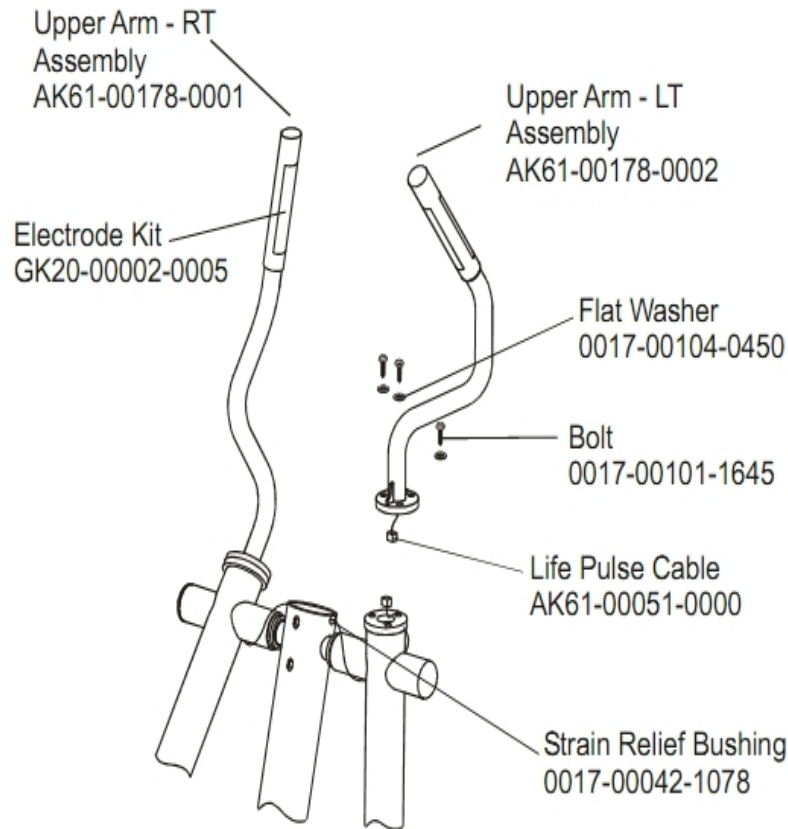

Upper Arm/Heart Rate Assembly

Ref #	Part Number	Qty	Description
-	AK61-00178-0002	1	Upper Arm Assembly: Left
-	0017-00042-1078	1	Hardware: Bushing
-	AK61-00178-0001	1	Upper Arm Assembly: Right
-	GK20-00002-0005	1	Heart Rate Electrode Kit
-	0017-00101-1645	1	Hardware: Bolt
-	AK61-00051-0000	1	Bullhorn HR cables
-	0017-00104-0450	1	Hardware: Flat Washer 0.67" OD