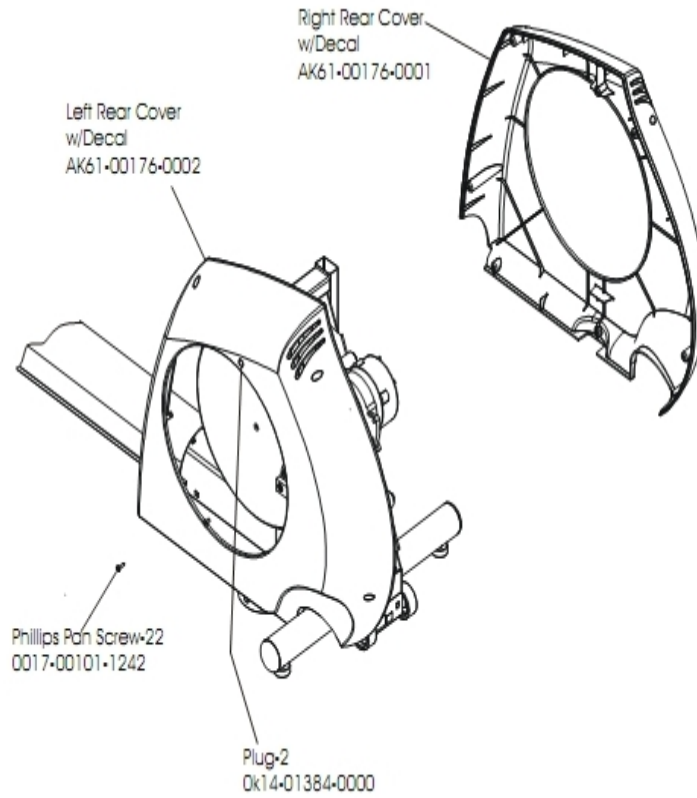

Rear Drive Shrouds With Decals

Ref #	Part Number	Qty	Description
-	AK61-00176-0001	1	Link Cover with Decal: Right
-	0017-00101-1242	22	Hardware: Phillips Pan Screw 0.75"
-	OK14-01384-0000	2	Plug
-	AK61-00176-0002	1	Link Cover with Decal: Left