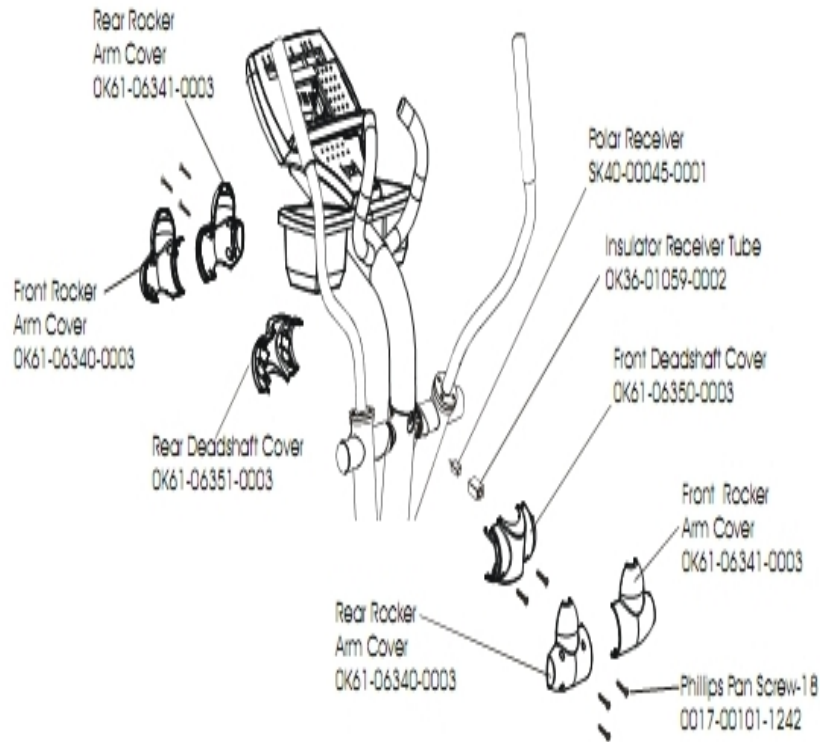

Rocker Arm Covers

Ref #	Part Number	Qty	Description
-	SK40-00045-0001	1	Polar HR Kit
-	OK61-06351-0003	1	Rear Deadshaft Cover
-	OK61-06340-0003	2	Front Rocker Arm Cover
-	OK36-01059-0002	1	Insulator Receiver Tube
-	OK61-06350-0003	1	Front Deadshaft Cover
-	0017-00101-1242	18	Hardware: Phillips Pan Screw 0.75"
-	OK61-06341-0003	2	Front Rocker Arm Cover