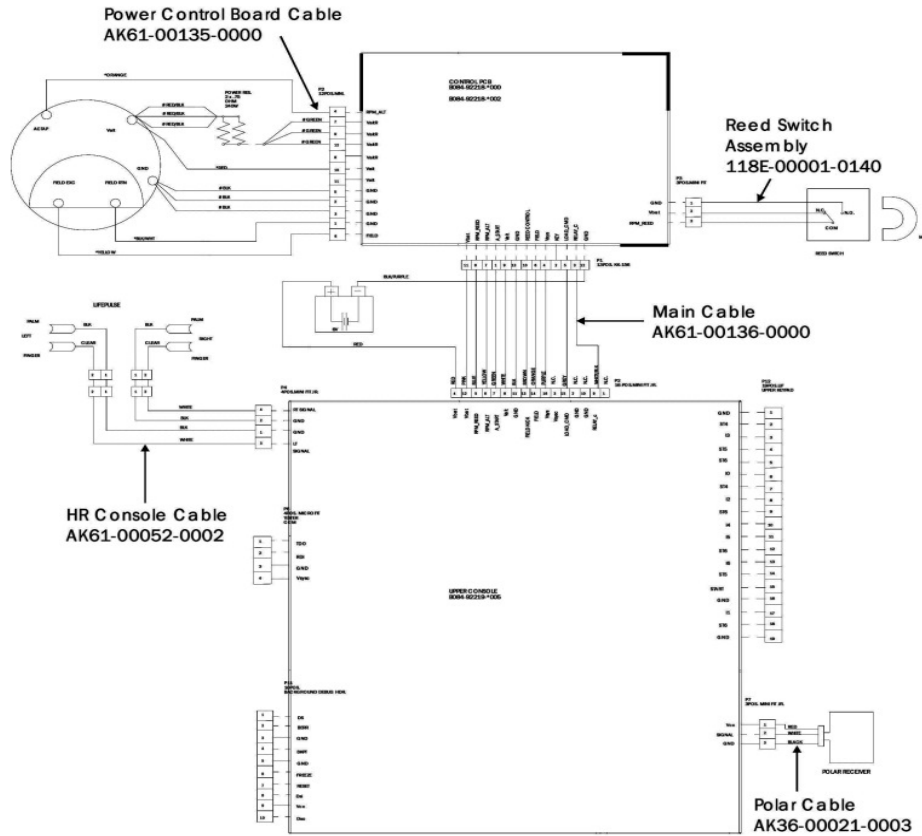

91X Classic Rear Drive Cross-Trainer

91XW-0000-01

Parts Manual

1/5/2019 7:22:37 AM

LifeFitness
WHAT WE LIVE FOR

Table of Contents

Anti Lift Bracket And Outer Pedal Covers.....	3
Cables.....	4
Clevis And Front Frame Covers.....	5
Console Assembly.....	6
Console Support Assembly.....	7
Crankshaft Assembly.....	8
Drive Belts And Alternator.....	9
Drive Linkage Assembly.....	10
Frame Assembly.....	11
Pedal Lever Assembly.....	12
Rear Drive Shrouds With Decals.....	13
References.....	14
Rocker Arm Assembly.....	15
Rocker Arm Covers.....	16
Roller Assembly.....	17
Upper Arm/Heart Rate Assembly.....	18

Anti Lift Bracket And Outer Pedal Covers

Ref #	Part Number	Qty	Description
-	AK61-00175-0001	1	Link Cover with Decal: Right
-	AK61-00175-0002	1	Link Cover with Decal: Left
-	0017-00101-1645	1	Hardware: Bolt
-	OK61-04114-0000	1	Roller Retainer Plate
-	OK61-01367-0000	2	Decal
-	0017-00101-1646	1	Hardware: Bolt 4.25"

Cables

Ref #	Part Number	Qty	Description
-	AK61-00135-0000	1	Power Control Cable Assembly
-	AK61-00136-0000	1	Main Cable
-	118E-00001-0140	1	Reed Switch SPDT
-	AK36-00021-0003	1	Cable Assembly
-	AK61-00052-0002	1	Lifepulse Sensor Cable

Crankshaft Assembly

Ref #	Part Number	Qty	Description
-	AK62-00186-0000	1	Magnet-Standoff Assembly
-	OK53-01181-0000	2	Hardware: Pillow Block Bearing
-	AK61-00157-0002	1	Crankshaft Assembly
-	OK61-02302-0001	1	Crankshaft Plate
-	0017-00101-1282	1	Hardware: TORX Screw 0.375"
-	0017-00101-1551	4	Hardware: Hex Bolt 1.25"
-	0017-00104-0168	1	Hardware: Flat Washer 0.5" OD
-	0017-00100-0152	2	Hardware: Retaining Ring 1"
-	OK61-02409-0000	1	Poly-V Crank Pulley
-	OK61-01360-0002	1	Crankshaft w/plate
-	0017-00103-0019	4	Hardware: Locking Nut 1/4" ID