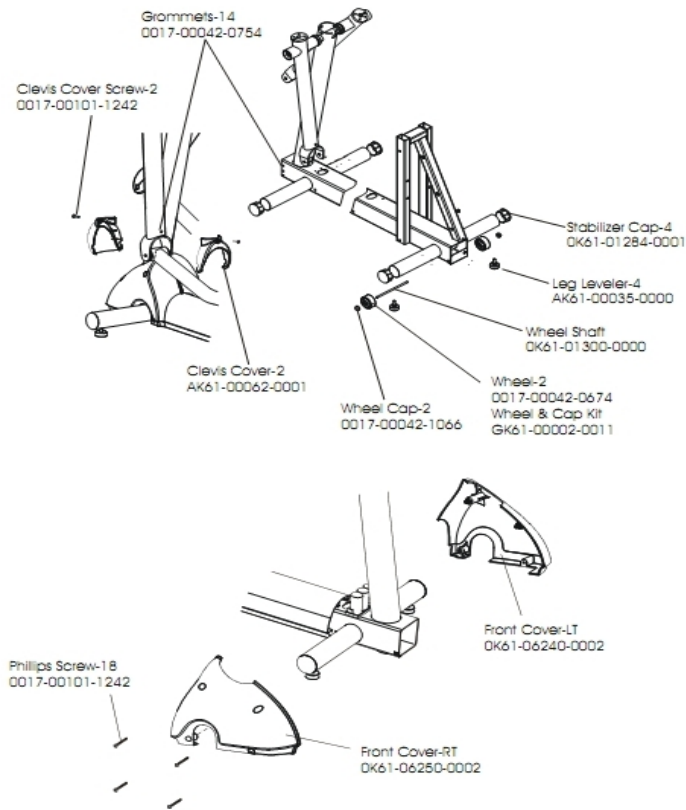

91X Classic Rear Drive Cross-Trainer

91XW-0000-01

Parts Manual

1/5/2019 7:22:37 AM

LifeFitness
WHAT WE LIVE FOR

Table of Contents

Anti Lift Bracket And Outer Pedal Covers.....	3
Cables.....	4
Clevis And Front Frame Covers.....	5
Console Assembly.....	6
Console Support Assembly.....	7
Crankshaft Assembly.....	8
Drive Belts And Alternator.....	9
Drive Linkage Assembly.....	10
Frame Assembly.....	11
Pedal Lever Assembly.....	12
Rear Drive Shrouds With Decals.....	13
References.....	14
Rocker Arm Assembly.....	15
Rocker Arm Covers.....	16
Roller Assembly.....	17
Upper Arm/Heart Rate Assembly.....	18

Anti Lift Bracket And Outer Pedal Covers

Ref #	Part Number	Qty	Description
-	AK61-00175-0001	1	Link Cover with Decal: Right
-	AK61-00175-0002	1	Link Cover with Decal: Left
-	0017-00101-1645	1	Hardware: Bolt
-	OK61-04114-0000	1	Roller Retainer Plate
-	OK61-01367-0000	2	Decal
-	0017-00101-1646	1	Hardware: Bolt 4.25"

Clevis And Front Frame Covers

Ref #	Part Number	Qty	Description
-	OK61-06240-0002	1	Front Cover Left
-	0017-00101-1242	20	Hardware: Phillips Pan Screw 0.75"
-	OK61-01300-0000	1	Wheel Shaft
-	GK61-00002-0011	1	Wheel and Cap Kit
-	AK61-00062-0001	2	Clevis Cover
-	OK61-06250-0002	1	Front Cover-RT
-	OK61-01284-0304	4	Stabilizer Cap
-	0017-00042-0754	14	Hardware: Grommet
-	AK61-00035-0000	4	Leg Leveler
-	0017-00042-1066	2	Push-on cap
-	0017-00042-0674	2	Wheel

Pedal Lever Assembly

Ref #	Part Number	Qty	Description
-	0017-00101-1646	2	Hardware: Bolt 4.25"
-	OK61-06320-0004	1	Inside Cover Right
-	OK61-01410-0300	1	Rocker Seal
-	OK61-04115-0002	4	Adhesive Tape
-	0017-00041-0053	1	Viton O-ring
-	OK61-01076-0000	2	Pedal Lever Clevis Shaft
-	OK61-06300-0004	1	Inside Cover Left
-	GK61-00002-0054	1	Pedal Kit
-	AK61-00172-0001	1	Pedal Assembly: Right
-	0017-00101-1242	1	Hardware: Phillips Pan Screw 0.75"
-	0017-00009-1143	4	Clip
-	0017-00103-0137	2	Hardware: Locking Nut 3/8" ID
-	OK61-01356-0000	1	Hardware: Beveled Washer
-	AK61-00172-0002	1	Pedal Assembly: Left