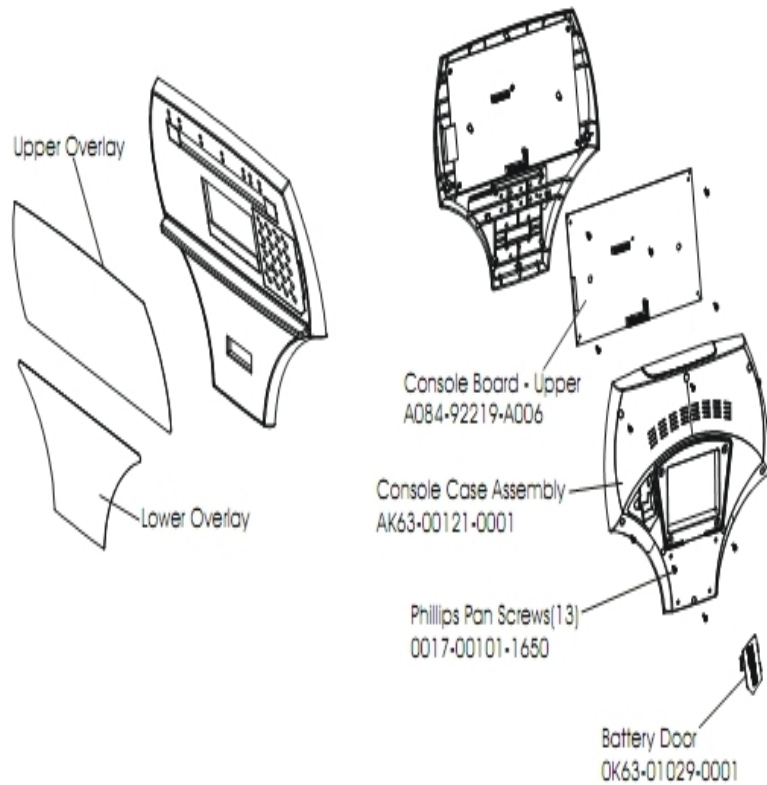

Console Assembly

Ref #	Part Number	Qty	Description
-	AK61-00203-0001	1	Console: English/English
-	A084-92219-A006	1	Console Board - Upper
-	AK61-00183-0001	1	Bezel Switch with Overlay: English/Metric
-	AK63-00121-0001	1	Console Case Assembly
-	0017-00101-1650	13	Hardware: Phillips Pan Screw 0.375"
-	OK63-01029-0001	1	Battery Door