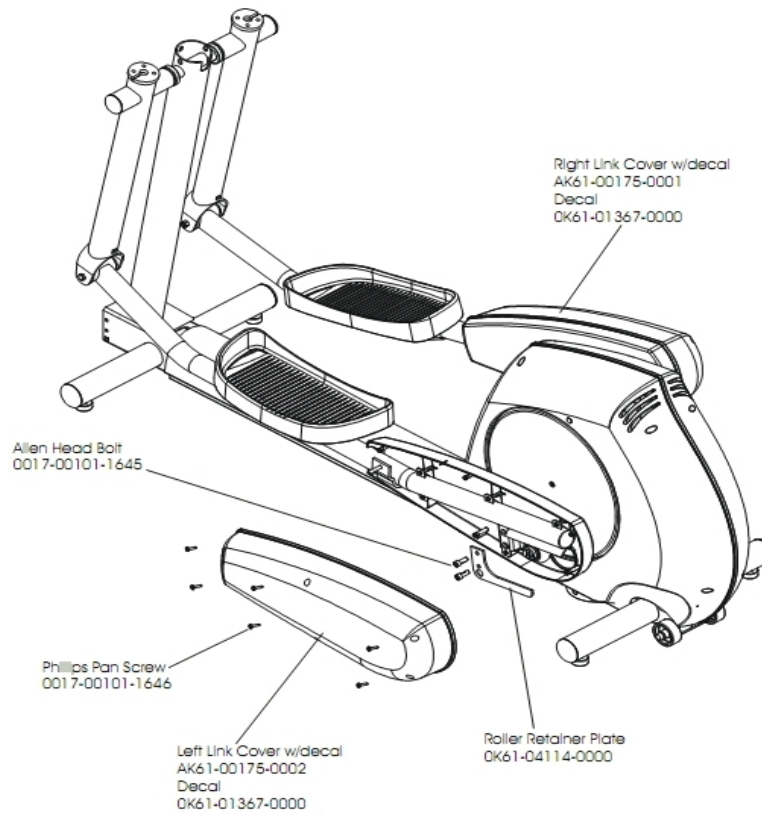

91X Classic Rear Drive Cross-Trainer

91XW-0000-01

Parts Manual

1/5/2019 7:22:37 AM

LifeFitness
WHAT WE LIVE FOR

Table of Contents

Anti Lift Bracket And Outer Pedal Covers.....	3
Cables.....	4
Clevis And Front Frame Covers.....	5
Console Assembly.....	6
Console Support Assembly.....	7
Crankshaft Assembly.....	8
Drive Belts And Alternator.....	9
Drive Linkage Assembly.....	10
Frame Assembly.....	11
Pedal Lever Assembly.....	12
Rear Drive Shrouds With Decals.....	13
References.....	14
Rocker Arm Assembly.....	15
Rocker Arm Covers.....	16
Roller Assembly.....	17
Upper Arm/Heart Rate Assembly.....	18

Anti Lift Bracket And Outer Pedal Covers

Ref #	Part Number	Qty	Description
-	AK61-00175-0001	1	Link Cover with Decal: Right
-	AK61-00175-0002	1	Link Cover with Decal: Left
-	0017-00101-1645	1	Hardware: Bolt
-	OK61-04114-0000	1	Roller Retainer Plate
-	OK61-01367-0000	2	Decal
-	0017-00101-1646	1	Hardware: Bolt 4.25"

Clevis And Front Frame Covers

Ref #	Part Number	Qty	Description
-	OK61-06240-0002	1	Front Cover Left
-	0017-00101-1242	20	Hardware: Phillips Pan Screw 0.75"
-	OK61-01300-0000	1	Wheel Shaft
-	GK61-00002-0011	1	Wheel and Cap Kit
-	AK61-00062-0001	2	Clevis Cover
-	OK61-06250-0002	1	Front Cover-RT
-	OK61-01284-0304	4	Stabilizer Cap
-	0017-00042-0754	14	Hardware: Grommet
-	AK61-00035-0000	4	Leg Leveler
-	0017-00042-1066	2	Push-on cap
-	0017-00042-0674	2	Wheel

Console Support Assembly

Ref #	Part Number	Qty	Description
-	OK61-01283-0001	1	Cap
-	AK61-00136-0000	1	Main Cable
-	0017-00101-1744	8	Hardware: Phillips Pan Screw
-	OK62-01136-0002	2	Bullhorn Grip 11.75"
-	AK61-00500-0015	1	Console Support Assembly
-	0017-00101-1645	2	Hardware: Bolt
-	0017-00104-0192	2	Hardware: Flat Washer 0.813" OD
-	AK36-00021-0003	1	Cable Assembly
-	GK63-00002-0062	1	Accessory Tray Kit