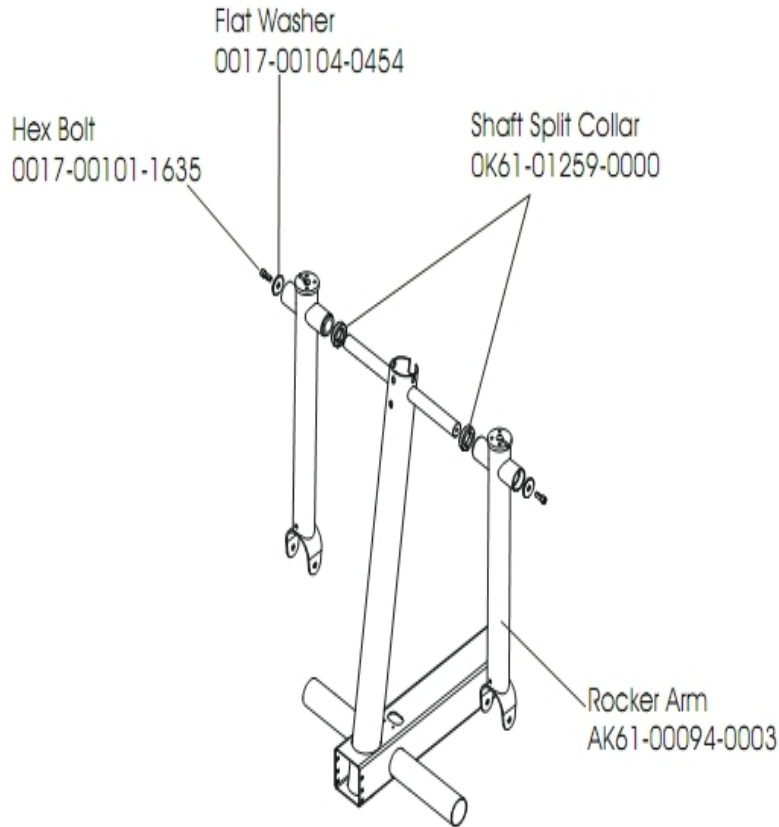

Rocker Arm Assembly

Ref #	Part Number	Qty	Description
-	0017-00104-0454	1	Hardware: Flat Washer 1.62" OD
-	OK61-01259-0000	1	Shaft Split Collar
-	AK61-00094-0003	1	Rocker Arm
-	0017-00101-1635	1	Hardware: Hex Bolt 1"