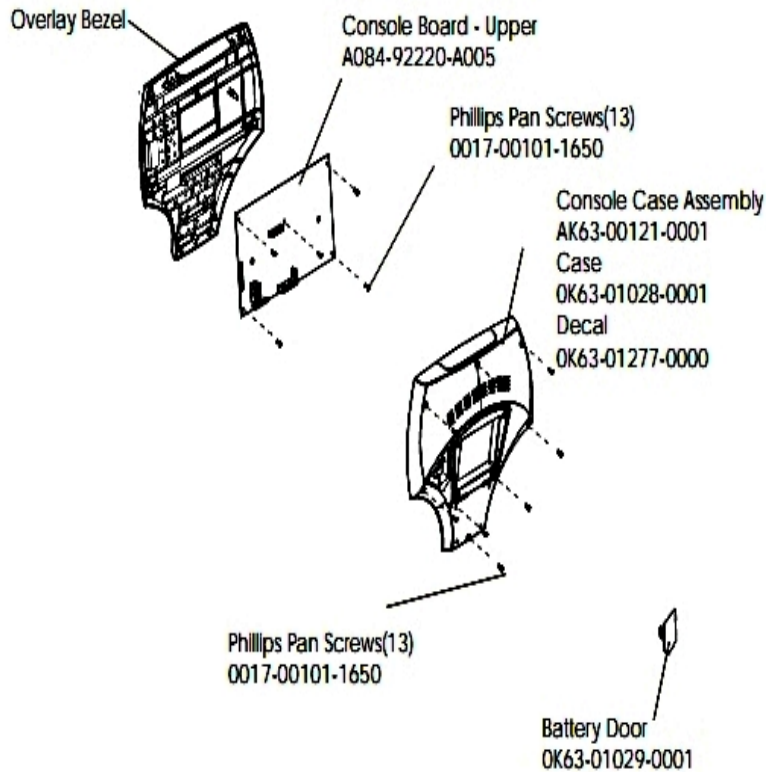

Alternator with Pulley Assembly

Ref #	Part Number	Qty	Description
-	0017-00101-0956	1	Hardware: Bolt 2"
-	0017-00104-0044	2	Hardware: Washer 0.75" OD
-	AK63-00093-0000	1	Alternator w/Pulley
-	0017-00103-0117	1	Hardware: Locking Nut 1/2" ID
-	OK61-01027-0000	1	Flywheel: 6.75" D
-	0017-00009-0895	1	Alternator Brush Kit
-	0017-00009-0841	1	Alternator

Belts

Ref #	Part Number	Qty	Description
-	OK63-01405-0000	1	BELT: POLY-V; 390J6; 39.00 IN
-	GK63-00002-0079	1	Kit: Upright/Rec Belt And Pulley

Cables

Ref #	Part Number	Qty	Description
-	AK63-00037-0002	1	Console Cable
-	AK36-00021-0003	1	Cable Assembly
-	AK63-00029-0001	1	Power Control Cable Assembly

Console and Related Components

Ref #	Part Number	Qty	Description
-	AK63-00166-0001	1	Bezel with Overlay Assembly. English Metric
-	OK63-01028-0001	1	Case
-	AK63-00161-0001	1	Console Assembly English Metric
-	0017-00101-1650	13	Hardware: Phillips Pan Screw 0.375"
-	AK63-00121-0001	1	Console Case Assembly
-	OK63-01277-0000	1	Console Decal
-	A084-92220-A005	1	Console Board - Upper
-	OK63-01029-0001	1	Battery Door