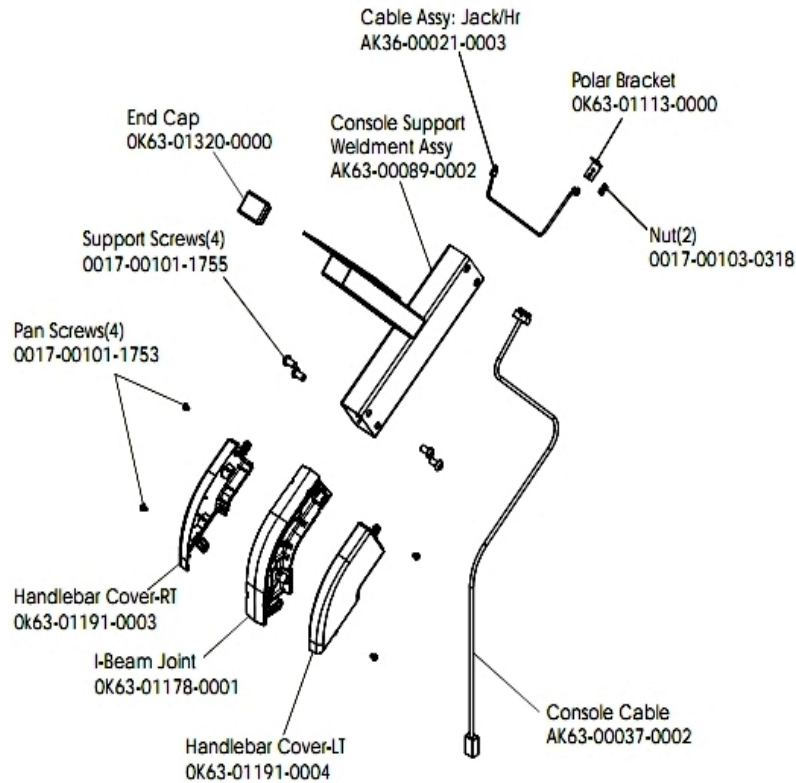

Belts

Ref #	Part Number	Qty	Description
-	OK63-01405-0000	1	BELT: POLY-V; 390J6; 39.00 IN
-	GK63-00002-0079	1	Kit: Upright/Rec Belt And Pulley

Cables

Ref #	Part Number	Qty	Description
-	AK63-00037-0002	1	Console Cable
-	AK36-00021-0003	1	Cable Assembly
-	AK63-00029-0001	1	Power Control Cable Assembly

Console and Related Components

Ref #	Part Number	Qty	Description
-	AK63-00166-0001	1	Bezel with Overlay Assembly. English Metric
-	OK63-01028-0001	1	Case
-	AK63-00161-0001	1	Console Assembly English Metric
-	0017-00101-1650	13	Hardware: Phillips Pan Screw 0.375"
-	AK63-00121-0001	1	Console Case Assembly
-	OK63-01277-0000	1	Console Decal
-	A084-92220-A005	1	Console Board - Upper
-	OK63-01029-0001	1	Battery Door

Console Mounting Screws and Polar Covers

Ref #	Part Number	Qty	Description
-	SK40-00045-0001	1	Polar HR Kit
-	0017-00101-1253	8	Hardware: Screw
-	0017-00101-1744	4	Hardware: Phillips Pan Screw
-	OK63-01030-0001	1	Accessory Tray
-	OK63-01145-0002	2	Upper Cover
-	0017-00101-1755	8	Hardware: TORX Bolt 0.75"

Console Support Assembly

Ref #	Part Number	Qty	Description
-	OK63-01191-0004	1	Handlebar Cover-Left
-	0017-00101-1753	4	Hardware: Pan Screw 0.3125"
-	0017-00101-1755	4	Hardware: TORX Bolt 0.75"
-	AK63-00037-0002	1	Console Cable
-	AK36-00021-0003	1	Cable Assembly
-	0017-00103-0318	2	Hardware: Nut
-	AK63-00089-0002	1	Console Support Weldment Assembly
-	OK63-01320-0000	1	End Cap
-	OK63-01178-0001	1	I-Beam Joint
-	OK63-01113-0000	1	Polar Bracket
-	OK63-01191-0003	4	Handlebar Cover-Right