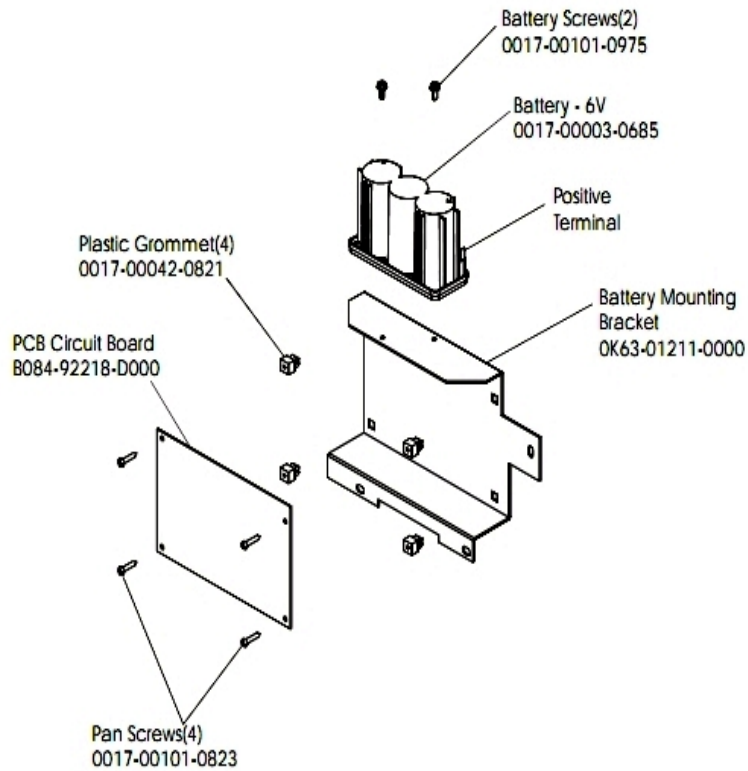

PCB Mounting Bracket Assembly

Ref #	Part Number	Qty	Description
-	0017-00101-0975	2	Hardware: Mounting Bolt 0.375"
-	AK63-00049-0000	1	PCB Mounting Bracket
-	0017-00003-0685	1	6V Battery
-	0017-00101-0823	4	Hardware: Screw 0.75"
-	B084-92218-0000	1	PCB Circuit Board
-	OK63-01211-0000	1	Battery Mounting Bracket
-	0017-00042-0821	4	Hardware: Plastic Grommet