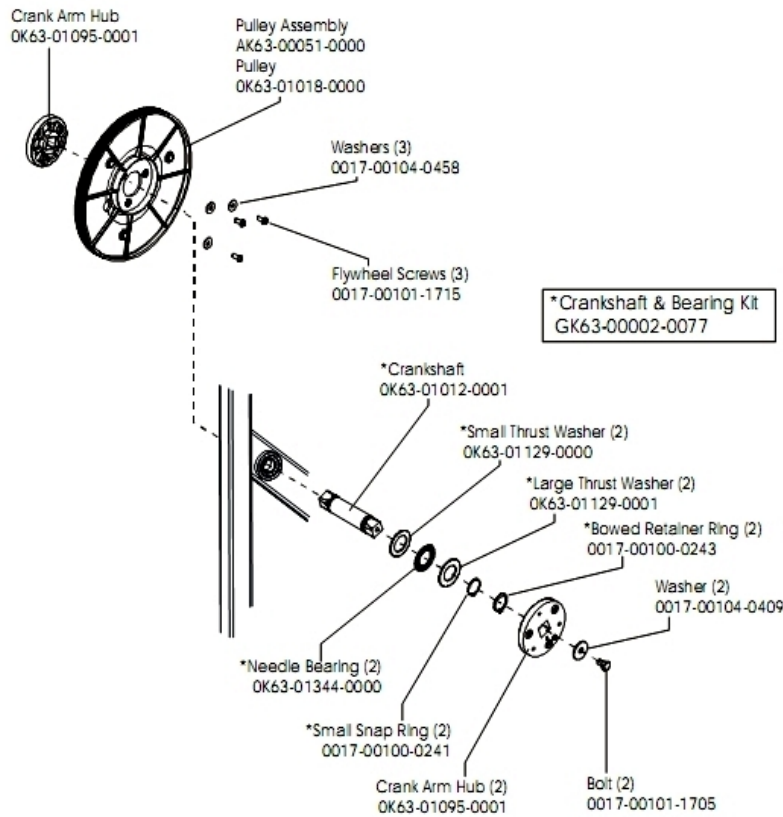

Console and Related Components

Ref #	Part Number	Qty	Description
-	AK63-00166-0001	1	Bezel with Overlay Assembly. English Metric
-	OK63-01028-0001	1	Case
-	AK63-00161-0001	1	Console Assembly English Metric
-	0017-00101-1650	13	Hardware: Phillips Pan Screw 0.375"
-	AK63-00121-0001	1	Console Case Assembly
-	OK63-01277-0000	1	Console Decal
-	A084-92220-A005	1	Console Board - Upper
-	OK63-01029-0001	1	Battery Door

Console Mounting Screws and Polar Covers

Ref #	Part Number	Qty	Description
-	SK40-00045-0001	1	Polar HR Kit
-	0017-00101-1253	8	Hardware: Screw
-	0017-00101-1744	4	Hardware: Phillips Pan Screw
-	OK63-01030-0001	1	Accessory Tray
-	OK63-01145-0002	2	Upper Cover
-	0017-00101-1755	8	Hardware: TORX Bolt 0.75"

Console Support Assembly

Ref #	Part Number	Qty	Description
-	OK63-01191-0004	1	Handlebar Cover-Left
-	0017-00101-1753	4	Hardware: Pan Screw 0.3125"
-	0017-00101-1755	4	Hardware: TORX Bolt 0.75"
-	AK63-00037-0002	1	Console Cable
-	AK36-00021-0003	1	Cable Assembly
-	0017-00103-0318	2	Hardware: Nut
-	AK63-00089-0002	1	Console Support Weldment Assembly
-	OK63-01320-0000	1	End Cap
-	OK63-01178-0001	1	I-Beam Joint
-	OK63-01113-0000	1	Polar Bracket
-	OK63-01191-0003	4	Handlebar Cover-Right

Crankshaft and Bearing Assembly

Ref #	Part Number	Qty	Description
-	GK63-00002-0077	1	Crankshaft and Bearing Kit
-	AK63-00051-0000	1	Pulley Assembly
-	OK63-01129-0001	2	Hardware: Large Thrust Washer
-	OK63-01129-0000	2	Hardware: Small Thrust Washer
-	0017-00100-0241	2	Hardware: Small Snap Ring .984"
-	0017-00101-1705	2	Hardware: Bolt 0.5"
-	0017-00100-0243	2	Hardware: Bowed Retaining Ring .984"
-	OK63-01095-0001	3	Crank Arm Hub
-	OK63-01018-0000	1	Crank Pulley
-	0017-00104-0458	3	Hardware: Flat Washer 0.75" OD
-	OK63-01344-0000	2	Hardware: Needle Bearing
-	0017-00101-1715	3	Hardware: TORX Cap Screw 0.625"
-	OK63-01012-0001	1	Crankshaft
-	0017-00104-0409	2	Hardware: Washer 1.125" OD