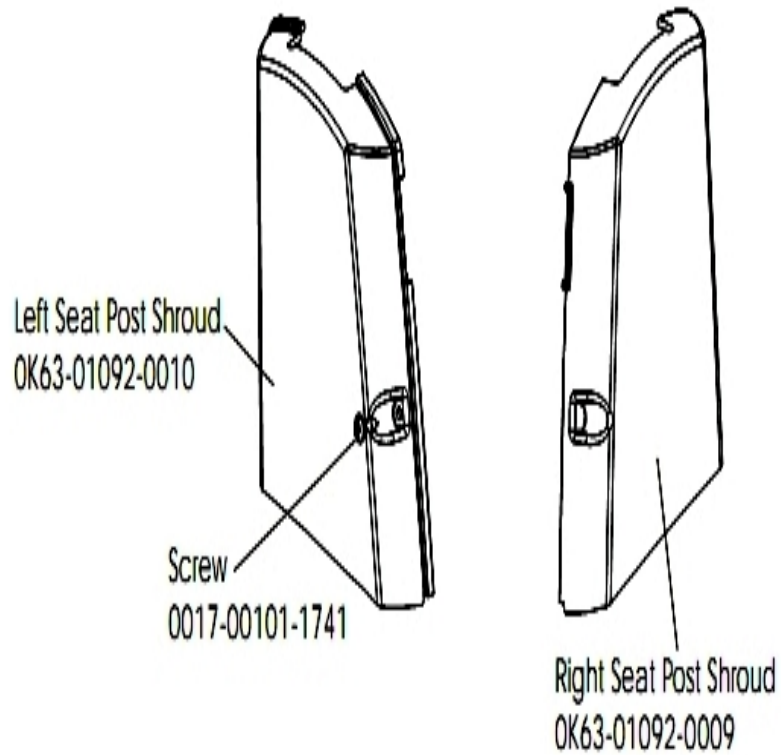

Seat Post Shrouds

Ref #	Part Number	Qty	Description
-	OK63-01092-0009	1	Right Seat Post Shroud
-	0017-00101-1741	1	Hardware: Screw
-	OK63-01092-0010	1	Left Seat Post Shroud