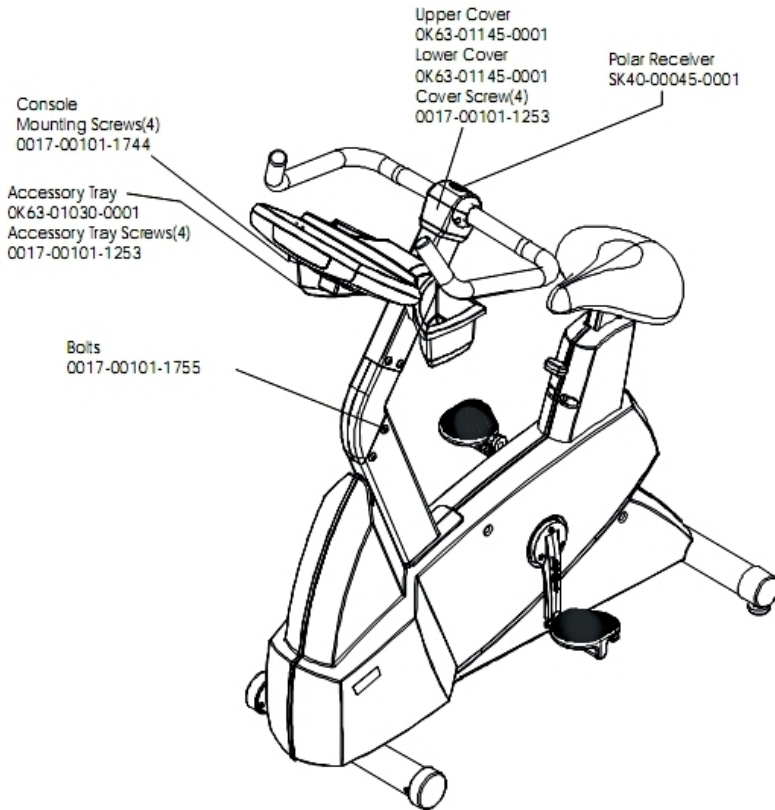

Console Mounting Screws and Polar Covers

Ref #	Part Number	Qty	Description
-	SK40-00045-0001	1	Polar HR Kit
-	0017-00101-1253	8	Hardware: Screw
-	0017-00101-1744	4	Hardware: Phillips Pan Screw
-	OK63-01030-0001	1	Accessory Tray
-	OK63-01145-0002	2	Upper Cover
-	0017-00101-1755	8	Hardware: TORX Bolt 0.75"