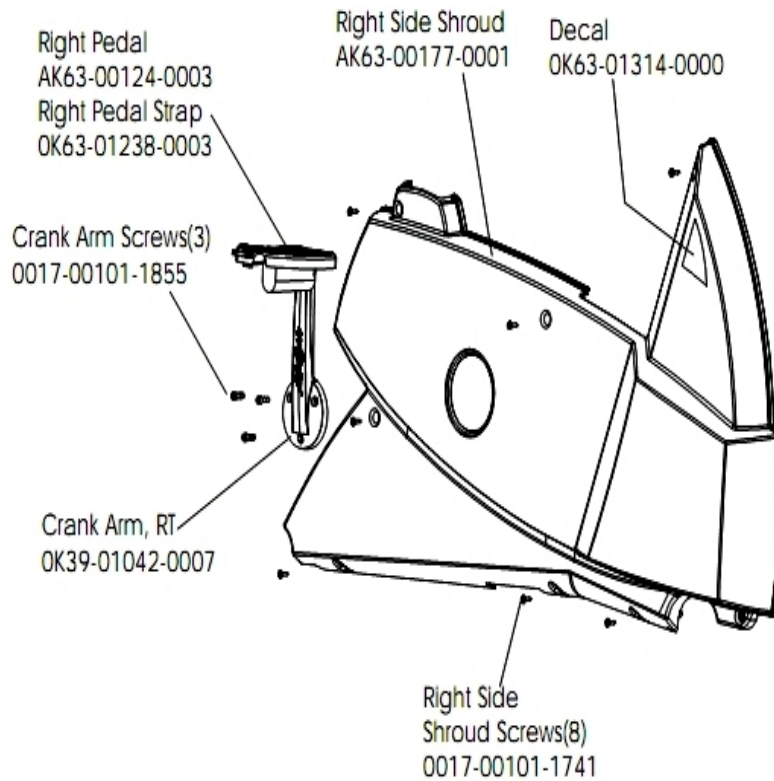

Right Side Shroud and Crank Arm

Ref #	Part Number	Qty	Description
-	0017-00101-1741	8	Hardware: Screw
-	OK39-01042-0007	1	Crank Arm: Right
-	0017-00101-1855	3	Hardware: TORX Screw 0.875"
-	AK63-00177-0001	1	Right Side Shroud
-	AK63-00263-0003	1	Pedal: Right
-	OK63-01314-0000	1	Decal
-	OK63-01238-0003	1	Right Pedal Strap