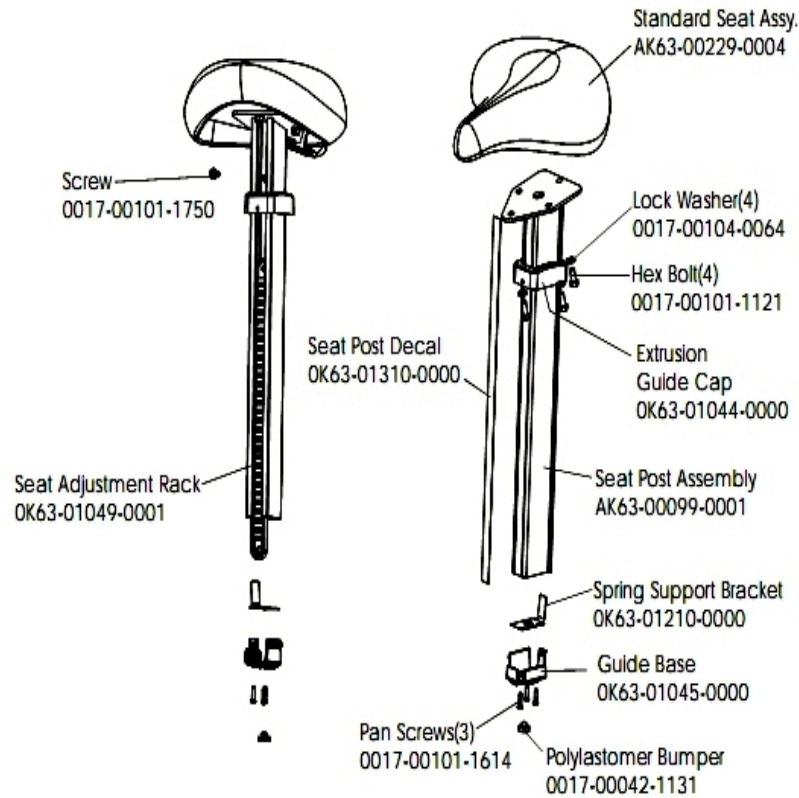

Seat Post Assembly

Ref #	Part Number	Qty	Description
-	OK63-01045-0000	1	Guide Base
-	OK63-01310-0000	1	Seat Post Decal
-	AK63-00099-0001	1	Seat Post Assembly
-	0017-00101-1750	1	Hardware: Screw 0.75"
-	AK63-00232-0003	1	Seat Post Assembly
-	0017-00104-0064	4	Hardware: Lock Washer 0.586" OD
-	OK63-01210-0000	1	Spring Support Bracket
-	OK63-01049-0001	1	Seat Adjustment Rack
-	AK63-00229-0004	1	Seat-Deluxe
-	OK63-01044-0000	1	Extrusion Guide Cap
-	0017-00101-1121	4	Hardware: Bolt 4.6875"
-	0017-00101-1614	3	Hardware: Screw 0.625"
-	0017-00042-1131	1	Bumper