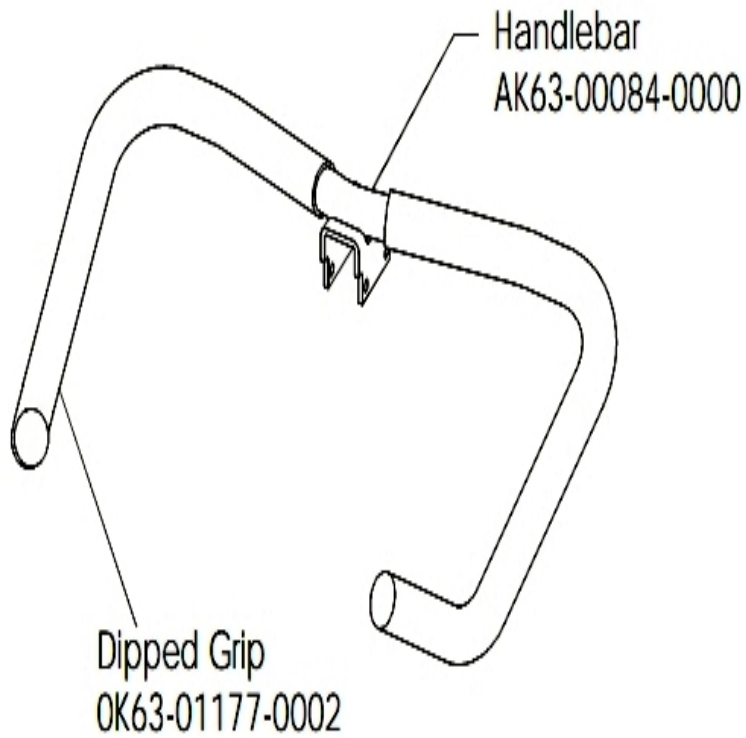

Handlebar Assembly

Ref #	Part Number	Qty	Description
-	OK63-01177-0002	1	Dipped Grip
-	AK63-00084-0000	1	Handlebar
-	AK63-00101-0001	1	Handlebar Assembly