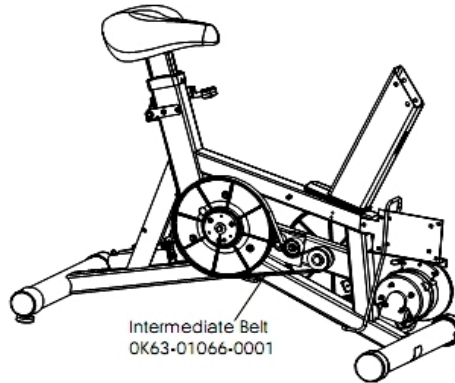

93C Lifecycle - Arctic Silver

93C-0000-02

Parts Manual

1/5/2019 7:22:40 AM

LifeFitness
WHAT WE LIVE FOR

Table of Contents

[Alternator with Pulley Assembly](#).....3
[Belts](#).....4
[Cables](#).....5
[Console and Related Components](#).....6
[Console Mounting Screws and Polar Covers](#).....7
[Console Support Assembly](#).....8
[Crankshaft and Bearing Assembly](#).....9
[Front Wheels](#).....10
[Handlebar Assembly](#).....11
[Idler Bracket Assembly](#).....12
[Intermediate Shaft and Bearing Assembly](#).....13
[Left Side Shroud and Crank Arm](#).....14
[PCB Mounting Bracket Assembly](#).....15
[References](#).....16
[Resistor Assembly](#).....17
[Right Side Shroud and Crank Arm](#).....18
[Seat Latch Assembly](#).....19
[Seat Post Assembly](#).....20
[Seat Post Shrouds](#).....21

Alternator with Pulley Assembly

Ref #	Part Number	Qty	Description
-	0017-00101-0956	1	Hardware: Bolt 2"
-	0017-00104-0044	2	Hardware: Washer 0.75" OD
-	AK63-00093-0000	1	Alternator w/Pulley
-	0017-00103-0117	1	Hardware: Locking Nut 1/2" ID
-	OK61-01027-0000	1	Flywheel: 6.75" D
-	0017-00009-0895	1	Alternator Brush Kit
-	0017-00009-0841	1	Alternator

Belts

Ref #	Part Number	Qty	Description
-	OK63-01405-0000	1	BELT: POLY-V; 390J6; 39.00 IN
-	GK63-00002-0079	1	Kit: Upright/Rec Belt And Pulley

Cables

Ref #	Part Number	Qty	Description
-	AK63-00037-0002	1	Console Cable
-	AK36-00021-0003	1	Cable Assembly
-	AK63-00029-0001	1	Power Control Cable Assembly