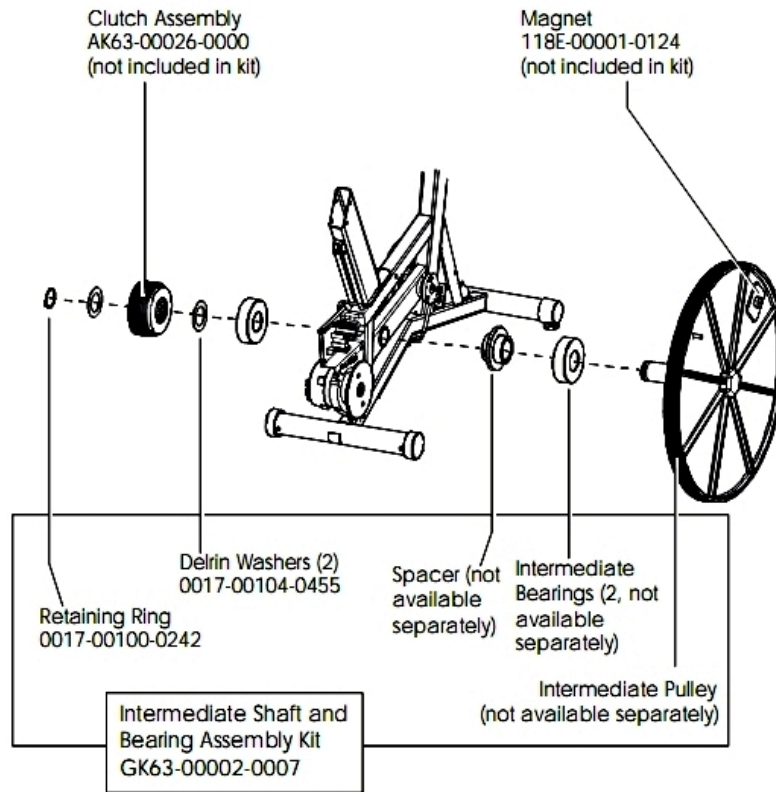

Crankshaft and Bearing Assembly

Ref #	Part Number	Qty	Description
-	GK63-00002-0077	1	Crankshaft and Bearing Kit
-	AK63-00051-0000	1	Pulley Assembly
-	OK63-01129-0001	2	Hardware: Large Thrust Washer
-	OK63-01129-0000	2	Hardware: Small Thrust Washer
-	0017-00100-0241	2	Hardware: Small Snap Ring .984"
-	0017-00101-1705	2	Hardware: Bolt 0.5"
-	0017-00100-0243	2	Hardware: Bowed Retaining Ring .984"
-	OK63-01095-0001	3	Crank Arm Hub
-	OK63-01018-0000	1	Crank Pulley
-	0017-00104-0458	3	Hardware: Flat Washer 0.75" OD
-	OK63-01344-0000	2	Hardware: Needle Bearing
-	0017-00101-1715	3	Hardware: TORX Cap Screw 0.625"
-	OK63-01012-0001	1	Crankshaft
-	0017-00104-0409	2	Hardware: Washer 1.125" OD

Front Wheels

Ref #	Part Number	Qty	Description
-	AK63-00017-0001	1	Front Wheel Assembly
-	OK63-01039-0000	2	Wheel Insert
-	0017-00101-1747	6	Hardware: Pan Screw 0.75"
-	AK63-00016-0001	2	Wheel/Bearing Assembly
-	OK63-01041-0000	2	Hardware: Flat Washer

Handlebar Assembly

Ref #	Part Number	Qty	Description
-	OK63-01177-0002	1	Dipped Grip
-	AK63-00084-0000	1	Handlebar
-	AK63-00101-0001	1	Handlebar Assembly

Idler Bracket Assembly

Ref #	Part Number	Qty	Description
-	AK63-00021-0000	1	Idler Bracket Assembly
-	0017-00103-0218	1	Hardware: Lock Nut 3/8" ID
-	AK63-00008-0000	1	Idler w/Bearing
-	OK63-01050-0000	1	Idler Bracket

Intermediate Shaft and Bearing Assembly

Ref #	Part Number	Qty	Description
-	GK63-00002-0079	1	Kit: Upright/Rec Belt And Pulley
-	118E-00001-0124	1	Auto-Start Magnet
-	0017-00104-0455	2	Hardware: Delrin Washer 1.250" OD
-	0017-00100-0242	1	Hardware: Retaining Ring .781"
-	GK63-00002-0007	1	Intermediate Shaft and Bearing Assembly