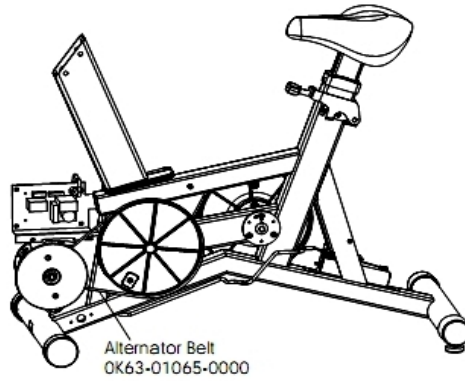

93C Lifecycle - Arctic Silver

93C-0000-02

Parts Manual

1/5/2019 7:22:40 AM

LifeFitness
WHAT WE LIVE FOR

Table of Contents

[Alternator with Pulley Assembly](#).....3
[Belts](#).....4
[Cables](#).....5
[Console and Related Components](#).....6
[Console Mounting Screws and Polar Covers](#).....7
[Console Support Assembly](#).....8
[Crankshaft and Bearing Assembly](#).....9
[Front Wheels](#).....10
[Handlebar Assembly](#).....11
[Idler Bracket Assembly](#).....12
[Intermediate Shaft and Bearing Assembly](#).....13
[Left Side Shroud and Crank Arm](#).....14
[PCB Mounting Bracket Assembly](#).....15
[References](#).....16
[Resistor Assembly](#).....17
[Right Side Shroud and Crank Arm](#).....18
[Seat Latch Assembly](#).....19
[Seat Post Assembly](#).....20
[Seat Post Shrouds](#).....21

Alternator with Pulley Assembly

Ref #	Part Number	Qty	Description
-	0017-00101-0956	1	Hardware: Bolt 2"
-	0017-00104-0044	2	Hardware: Washer 0.75" OD
-	AK63-00093-0000	1	Alternator w/Pulley
-	0017-00103-0117	1	Hardware: Locking Nut 1/2" ID
-	OK61-01027-0000	1	Flywheel: 6.75" D
-	0017-00009-0895	1	Alternator Brush Kit
-	0017-00009-0841	1	Alternator

Belts

Ref #	Part Number	Qty	Description
-	OK63-01405-0000	1	BELT: POLY-V; 390J6; 39.00 IN
-	GK63-00002-0079	1	Kit: Upright/Rec Belt And Pulley

Cables

Ref #	Part Number	Qty	Description
-	AK63-00037-0002	1	Console Cable
-	AK36-00021-0003	1	Cable Assembly
-	AK63-00029-0001	1	Power Control Cable Assembly