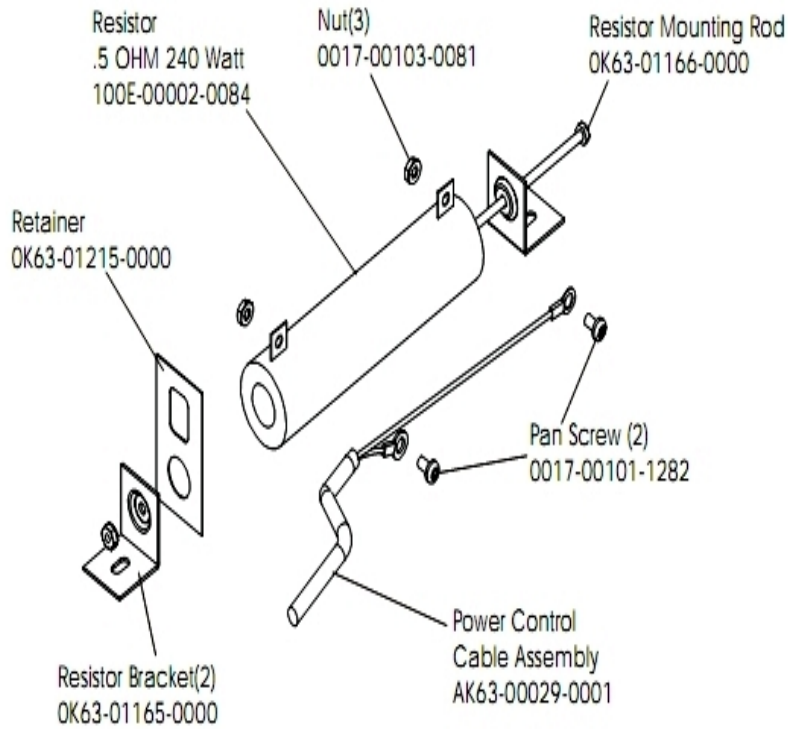

Resistor Assembly

Ref #	Part Number	Qty	Description
-	0017-00103-0081	3	Hardware: Hex Nut ID
-	OK63-01165-0000	2	Resistor Bracket
-	AK63-00029-0001	1	Power Control Cable Assembly
-	0017-00101-1282	2	Hardware: TORX Screw 0.375"
-	OK63-01215-0000	1	Hardware: Resistor Retainer
-	OK63-01166-0000	1	Resistor Mounting Rod
-	AK63-00047-0000	1	Resistor Assembly
-	100E-00002-0084	1	Resistor