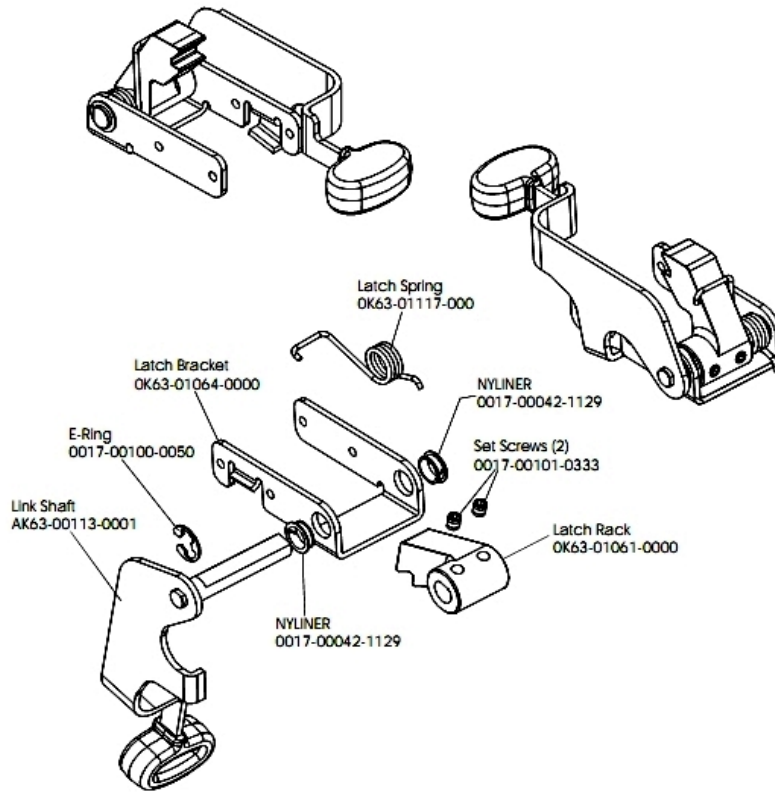

Resistor Assembly

Ref #	Part Number	Qty	Description
-	0017-00103-0081	3	Hardware: Hex Nut ID
-	OK63-01165-0000	2	Resistor Bracket
-	AK63-00029-0001	1	Power Control Cable Assembly
-	0017-00101-1282	2	Hardware: TORX Screw 0.375"
-	OK63-01215-0000	1	Hardware: Resistor Retainer
-	OK63-01166-0000	1	Resistor Mounting Rod
-	AK63-00047-0000	1	Resistor Assembly
-	100E-00002-0084	1	Resistor

Right Side Shroud and Crank Arm

Ref #	Part Number	Qty	Description
-	0017-00101-1741	8	Hardware: Screw
-	OK39-01042-0007	1	Crank Arm: Right
-	0017-00101-1855	3	Hardware: TORX Screw 0.875"
-	AK63-00177-0001	1	Right Side Shroud
-	AK63-00263-0003	1	Pedal: Right
-	OK63-01314-0000	1	Decal
-	OK63-01238-0003	1	Right Pedal Strap

Seat Latch Assembly

Ref #	Part Number	Qty	Description
-	OK63-01117-0000	1	Latch Spring
-	AK63-00113-0001	1	Link Shaft Assembly
-	0017-00101-0333	2	Hardware: Screw 0.3125"
-	0017-00042-1129	2	Hardware: Nyliner Ring - 1/2" Diameter
-	0017-00100-0050	1	Hardware: E-Ring .5"
-	OK63-01061-0000	1	Latch Rack
-	AK63-00043-0001	1	Seat Latch Assembly
-	OK63-01064-0000	1	Latch Bracket