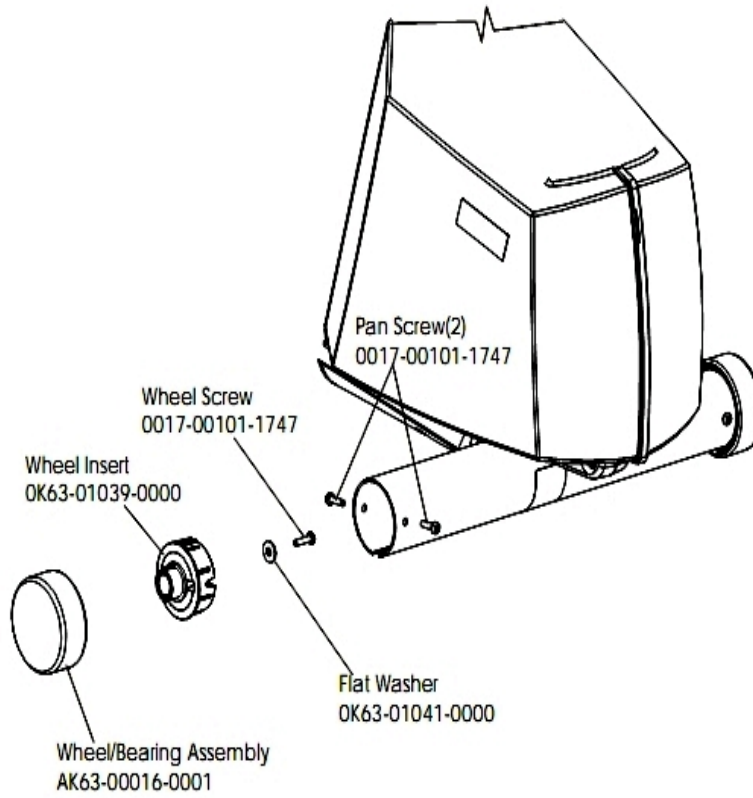

Front Wheels

Ref #	Part Number	Qty	Description
-	AK63-00017-0001	1	Front Wheel Assembly
-	OK63-01039-0000	2	Wheel Insert
-	0017-00101-1747	6	Hardware: Pan Screw 0.75"
-	AK63-00016-0001	2	Wheel/Bearing Assembly
-	OK63-01041-0000	2	Hardware: Flat Washer