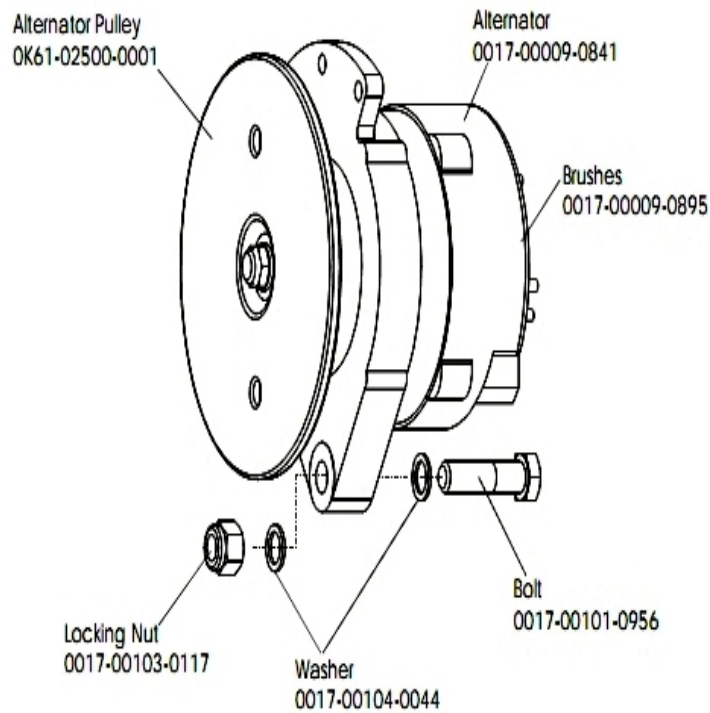

93C Lifecycle - Arctic Silver

93C-0000-02

Parts Manual

1/5/2019 7:22:40 AM

LifeFitness
WHAT WE LIVE FOR

Table of Contents

[Alternator with Pulley Assembly](#).....3
[Belts](#).....4
[Cables](#).....5
[Console and Related Components](#).....6
[Console Mounting Screws and Polar Covers](#).....7
[Console Support Assembly](#).....8
[Crankshaft and Bearing Assembly](#).....9
[Front Wheels](#).....10
[Handlebar Assembly](#).....11
[Idler Bracket Assembly](#).....12
[Intermediate Shaft and Bearing Assembly](#).....13
[Left Side Shroud and Crank Arm](#).....14
[PCB Mounting Bracket Assembly](#).....15
[References](#).....16
[Resistor Assembly](#).....17
[Right Side Shroud and Crank Arm](#).....18
[Seat Latch Assembly](#).....19
[Seat Post Assembly](#).....20
[Seat Post Shrouds](#).....21

Alternator with Pulley Assembly

Ref #	Part Number	Qty	Description
-	0017-00101-0956	1	Hardware: Bolt 2"
-	0017-00104-0044	2	Hardware: Washer 0.75" OD
-	AK63-00093-0000	1	Alternator w/Pulley
-	0017-00103-0117	1	Hardware: Locking Nut 1/2" ID
-	OK61-01027-0000	1	Flywheel: 6.75" D
-	0017-00009-0895	1	Alternator Brush Kit
-	0017-00009-0841	1	Alternator

Belts

Ref #	Part Number	Qty	Description
-	OK63-01405-0000	1	BELT: POLY-V; 390J6; 39.00 IN
-	GK63-00002-0079	1	Kit: Upright/Rec Belt And Pulley

Cables

Ref #	Part Number	Qty	Description
-	AK63-00037-0002	1	Console Cable
-	AK36-00021-0003	1	Cable Assembly
-	AK63-00029-0001	1	Power Control Cable Assembly

Console and Related Components

Ref #	Part Number	Qty	Description
-	AK63-00166-0001	1	Bezel with Overlay Assembly. English Metric
-	OK63-01028-0001	1	Case
-	AK63-00161-0001	1	Console Assembly English Metric
-	0017-00101-1650	13	Hardware: Phillips Pan Screw 0.375"
-	AK63-00121-0001	1	Console Case Assembly
-	OK63-01277-0000	1	Console Decal
-	A084-92220-A005	1	Console Board - Upper
-	OK63-01029-0001	1	Battery Door