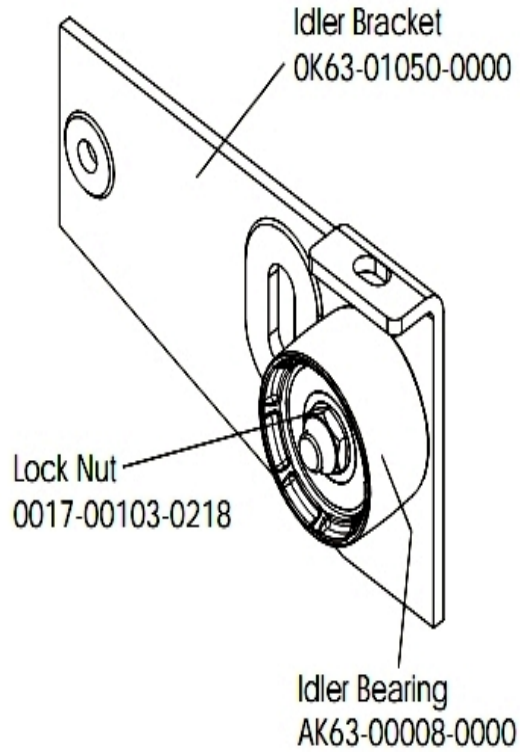

Crankshaft and Bearing Assembly

Ref #	Part Number	Qty	Description
-	GK63-00002-0077	1	Crankshaft and Bearing Kit
-	AK63-00051-0000	1	Pulley Assembly
-	OK63-01129-0001	2	Hardware: Large Thrust Washer
-	OK63-01129-0000	2	Hardware: Small Thrust Washer
-	0017-00100-0241	2	Hardware: Small Snap Ring .984"
-	0017-00101-1705	2	Hardware: Bolt 0.5"
-	0017-00100-0243	2	Hardware: Bowed Retaining Ring .984"
-	OK63-01095-0001	3	Crank Arm Hub
-	OK63-01018-0000	1	Crank Pulley
-	0017-00104-0458	3	Hardware: Flat Washer 0.75" OD
-	OK63-01344-0000	2	Hardware: Needle Bearing
-	0017-00101-1715	3	Hardware: TORX Cap Screw 0.625"
-	OK63-01012-0001	1	Crankshaft
-	0017-00104-0409	2	Hardware: Washer 1.125" OD

Front Wheels

Ref #	Part Number	Qty	Description
-	AK63-00017-0001	1	Front Wheel Assembly
-	OK63-01039-0000	2	Wheel Insert
-	0017-00101-1747	6	Hardware: Pan Screw 0.75"
-	AK63-00016-0001	2	Wheel/Bearing Assembly
-	OK63-01041-0000	2	Hardware: Flat Washer

Handlebar Assembly

Ref #	Part Number	Qty	Description
-	OK63-01177-0002	1	Dipped Grip
-	AK63-00084-0000	1	Handlebar
-	AK63-00101-0001	1	Handlebar Assembly

Idler Bracket Assembly

Ref #	Part Number	Qty	Description
-	AK63-00021-0000	1	Idler Bracket Assembly
-	0017-00103-0218	1	Hardware: Lock Nut 3/8" ID
-	AK63-00008-0000	1	Idler w/Bearing
-	OK63-01050-0000	1	Idler Bracket

Intermediate Shaft and Bearing Assembly

Ref #	Part Number	Qty	Description
-	GK63-00002-0079	1	Kit: Upright/Rec Belt And Pulley
-	118E-00001-0124	1	Auto-Start Magnet
-	0017-00104-0455	2	Hardware: Delrin Washer 1.250" OD
-	0017-00100-0242	1	Hardware: Retaining Ring .781"
-	GK63-00002-0007	1	Intermediate Shaft and Bearing Assembly