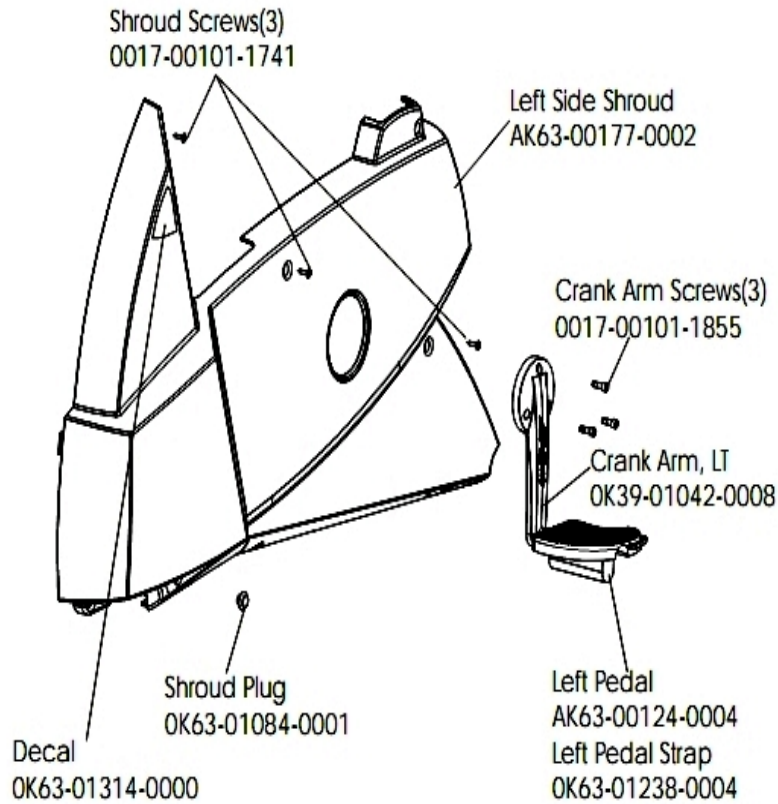

Left Side Shroud and Crank Arm

Ref #	Part Number	Qty	Description
-	0017-00101-1741	3	Hardware: Screw
-	OK39-01042-0008	1	Crank Arm: Left
-	OK63-01238-0004	1	Left Pedal Strap
-	AK63-00263-0004	1	Pedal: Left
-	OK63-01314-0000	1	Decal
-	AK63-00177-0002	1	Left Side Shroud
-	OK63-01084-0001	1	Shroud Plug
-	0017-00101-1855	3	Hardware: TORX Screw 0.875"