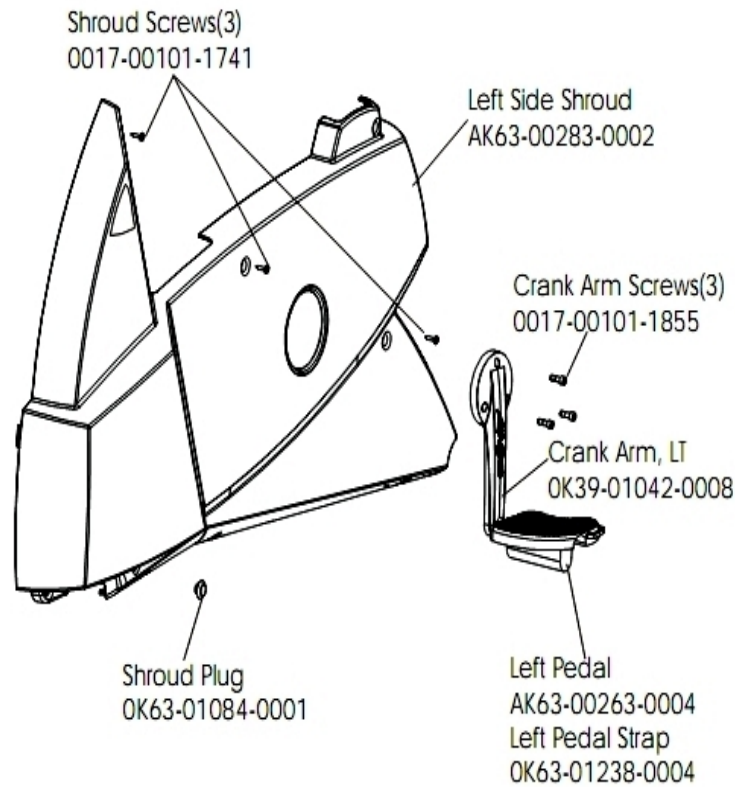

Left Side Shroud and Crank Arm

Ref #	Part Number	Qty	Description
-	0017-00101-1741	3	Hardware: Screw
-	OK39-01042-0008	1	Crank Arm: Left
-	OK63-01238-0004	1	Left Pedal Strap
-	AK63-00263-0004	1	Pedal: Left
-	AK63-00283-0002	1	Left Side Shroud
-	OK63-01084-0001	1	Shroud Plug
-	0017-00101-1855	3	Hardware: TORX Screw 0.875"