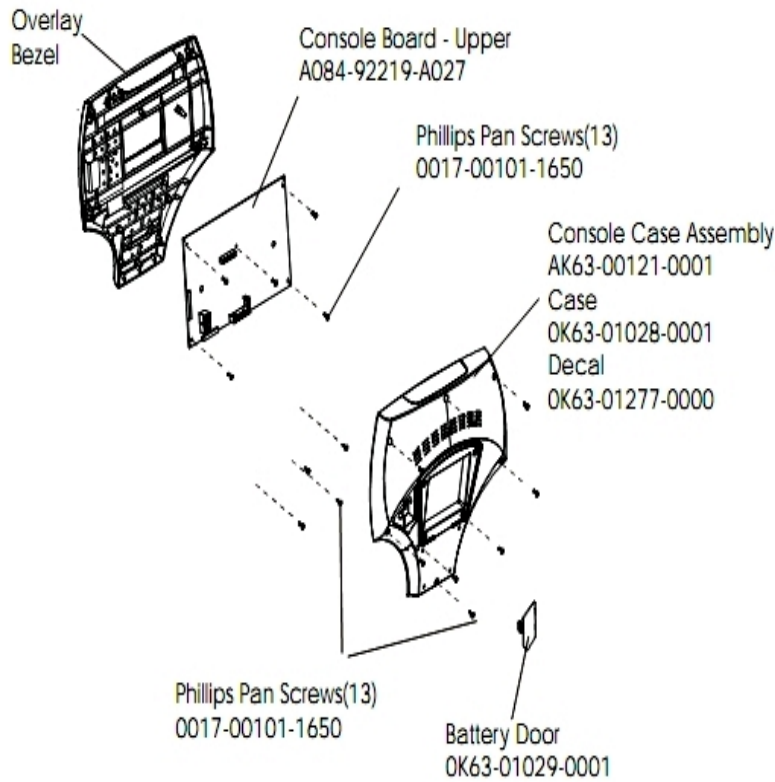

## Console and Related Components

Ref #	Part Number	Qty	Description
-	OK63-01028-0001	1	Case
-	0017-00101-1650	13	Hardware: Phillips Pan Screw 0.375"
-	AK63-00121-0001	1	Console Case Assembly
-	AK63-00166-0001	1	Bezel with Overlay Assembly. English Metric
-	AK63-00289-0001	1	Console-Assembly: Mfg; 93C; English
-	OK63-01277-0000	1	Console Decal
-	A084-92219-A027	1	Console Board - Upper
-	OK63-01029-0001	1	Battery Door