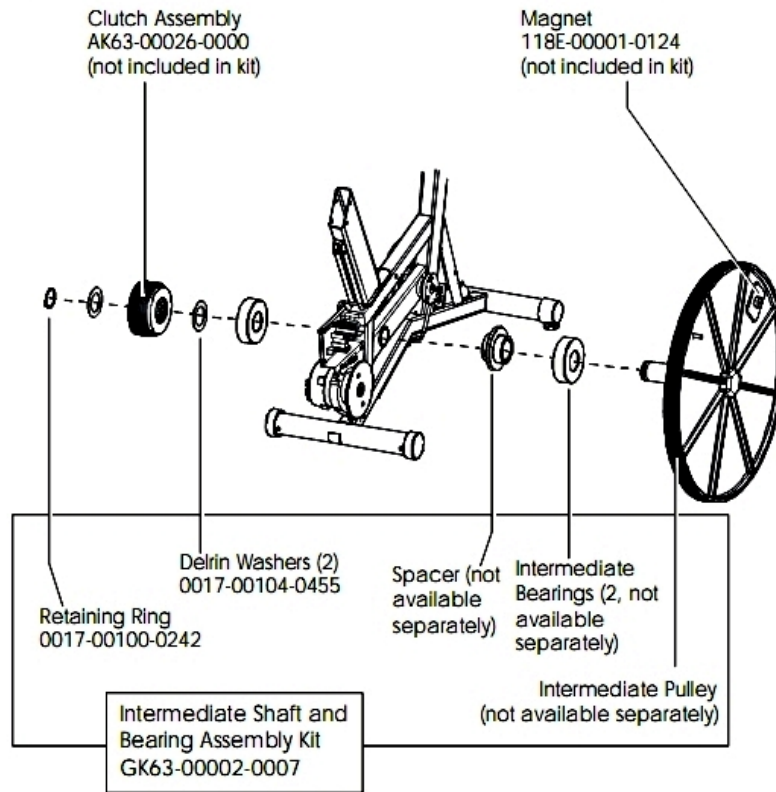

Intermediate Shaft and Bearing Assembly

Ref #	Part Number	Qty	Description
-	GK63-00002-0007	1	Intermediate Shaft and Bearing Assembly
-	0017-00100-0242	1	Hardware: Retaining Ring .781"
-	118E-00001-0124	1	Auto-Start Magnet
-	0017-00104-0455	2	Hardware: Delrin Washer 1.250" OD
-	GK63-00002-0079	1	Kit: Upright/Rec Belt And Pulley