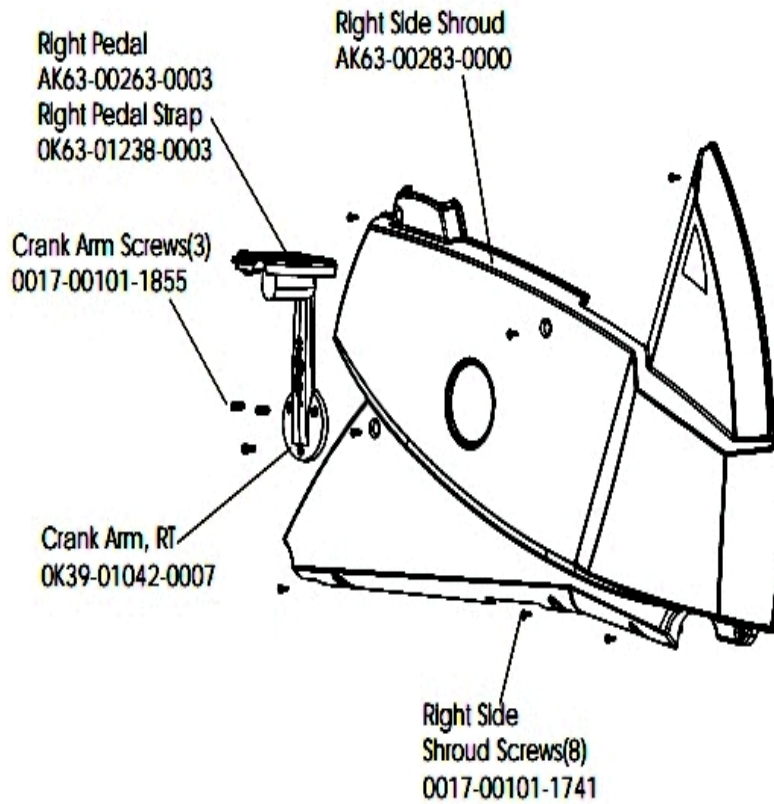

Right Side Shroud and Crank Arm

Ref #	Part Number	Qty	Description
-	OK63-01238-0003	1	Right Pedal Strap
-	AK63-00263-0003	1	Pedal: Right
-	AK63-00283-0000	1	Right Side Shroud
-	OK39-01042-0007	1	Crank Arm: Right
-	0017-00101-1741	8	Hardware: Screw
-	0017-00101-1855	3	Hardware: TORX Screw 0.875"