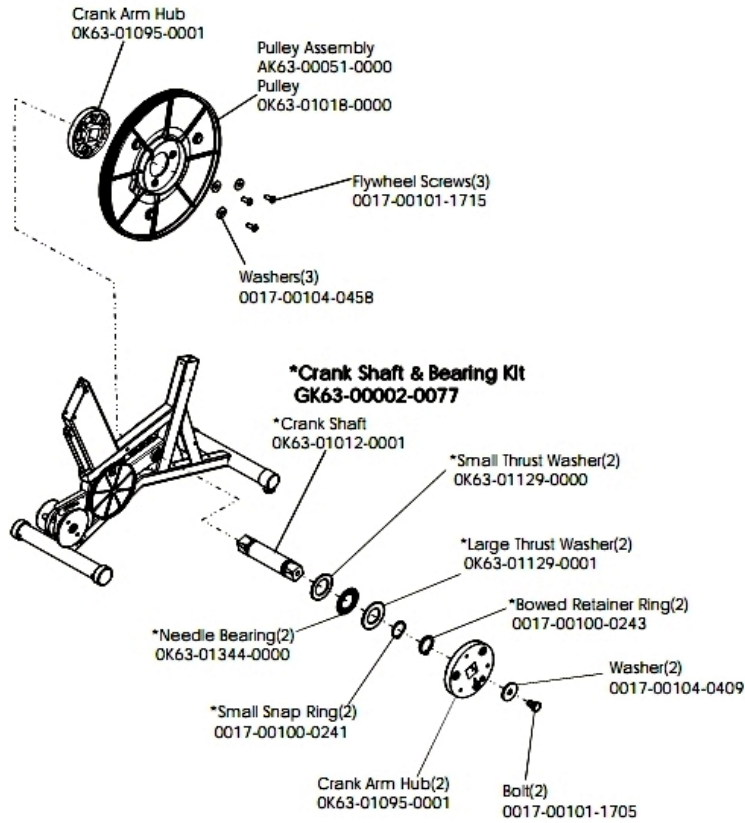

## Console and Related Components

Ref #	Part Number	Qty	Description
-	OK63-01028-0001	1	Case
-	0017-00101-1650	13	Hardware: Phillips Pan Screw 0.375"
-	AK63-00121-0001	1	Console Case Assembly
-	AK63-00166-0001	1	Bezel with Overlay Assembly. English Metric
-	AK63-00289-0001	1	Console-Assembly: Mfg; 93C; English
-	OK63-01277-0000	1	Console Decal
-	A084-92219-A027	1	Console Board - Upper
-	OK63-01029-0001	1	Battery Door

## Console Mounting Screws and Polar Covers

Ref #	Part Number	Qty	Description
-	0017-00101-1755	8	Hardware: TORX Bolt 0.75"
-	0017-00101-1253	8	Hardware: Screw
-	SK40-00045-0001	1	Polar HR Kit
-	OK63-01145-0002	2	Upper Cover
-	0017-00101-1744	4	Hardware: Phillips Pan Screw
-	OK63-01030-0001	1	Accessory Tray

# Console Support Assembly

Ref #	Part Number	Qty	Description
-	OK63-01178-0001	1	I-Beam Joint
-	OK63-01113-0000	1	Polar Bracket
-	OK63-01191-0003	1	Handlebar Cover-Right
-	OK63-01191-0004	1	Handlebar Cover-Left
-	0017-00101-1753	4	Hardware: Pan Screw 0.3125"
-	0017-00101-1755	4	Hardware: TORX Bolt 0.75"
-	AK63-00089-0002	1	Console Support Weldment Assembly
-	0017-00103-0318	2	Hardware: Nut
-	OK63-01320-0000	1	End Cap
-	AK63-00294-0000	1	Console Support Assembly

# Crankshaft and Bearing Assembly

Ref #	Part Number	Qty	Description
-	OK63-01129-0000	2	Hardware: Small Thrust Washer
-	OK63-01129-0001	2	Hardware: Large Thrust Washer
-	AK63-00051-0000	1	Pulley Assembly
-	OK63-01095-0001	3	Crank Arm Hub
-	0017-00101-1705	2	Hardware: Bolt 0.5"
-	OK63-01344-0000	2	Hardware: Needle Bearing
-	0017-00104-0458	3	Hardware: Flat Washer 0.75" OD
-	OK63-01018-0000	1	Crank Pulley
-	0017-00100-0243	2	Hardware: Bowed Retaining Ring .984"
-	0017-00101-1715	3	Hardware: TORX Cap Screw 0.625"
-	0017-00104-0409	2	Hardware: Washer 1.125" OD
-	OK63-01012-0001	1	Crankshaft
-	GK63-00002-0077	1	Crankshaft and Bearing Kit
-	0017-00100-0241	2	Hardware: Small Snap Ring .984"