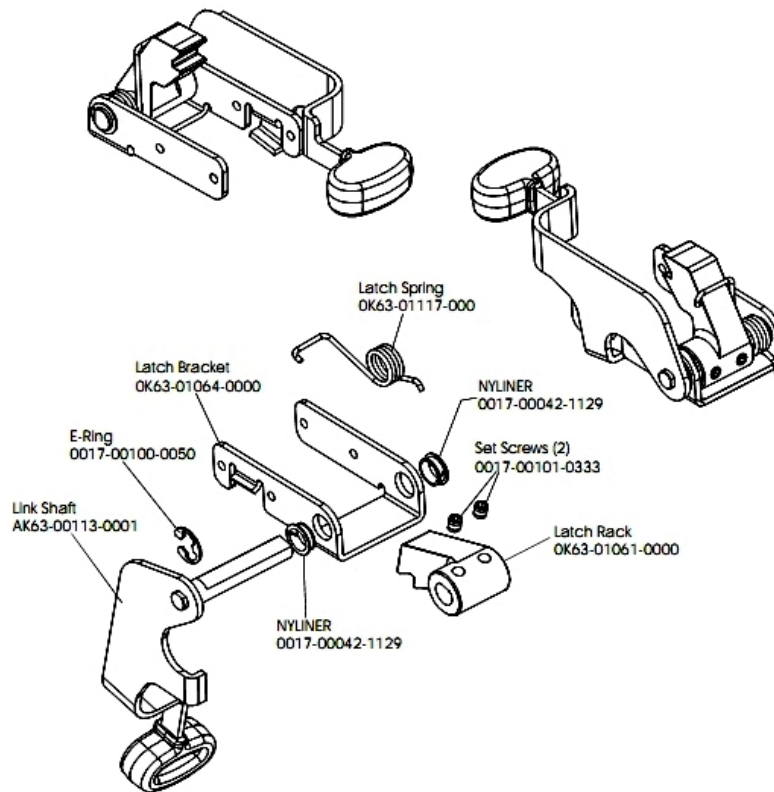

# PCB Mounting Bracket Assembly

Ref #	Part Number	Qty	Description
-	0017-00101-0975	2	Hardware: Mounting Bolt 0.375"
-	AK63-00049-0000	1	PCB Mounting Bracket
-	0017-00003-0685	1	6V Battery
-	0017-00101-0823	4	Hardware: Screw 0.75"
-	B084-92218-0000	1	PCB Circuit Board
-	OK63-01211-0000	1	Battery Mounting Bracket
-	0017-00042-0821	4	Hardware: Plastic Grommet

## Resistor Assembly

Ref #	Part Number	Qty	Description
-	0017-00103-0081	3	Hardware: Hex Nut ID
-	OK63-01166-0000	1	Resistor Mounting Rod
-	AK63-00047-0000	1	Resistor Assembly
-	0017-00101-1282	2	Hardware: TORX Screw 0.375"
-	OK63-01215-0000	1	Hardware: Resistor Retainer
-	OK63-01165-0000	2	Resistor Bracket
-	100E-00002-0084	1	Resistor
-	AK63-00029-0001	1	Power Control Cable Assembly

## Right Side Shroud and Crank Arm

Ref #	Part Number	Qty	Description
-	OK63-01238-0003	1	Right Pedal Strap
-	AK63-00263-0003	1	Pedal: Right
-	AK63-00283-0000	1	Right Side Shroud
-	OK39-01042-0007	1	Crank Arm: Right
-	0017-00101-1741	8	Hardware: Screw
-	0017-00101-1855	3	Hardware: TORX Screw 0.875"

## Seat Latch Assembly

Ref #	Part Number	Qty	Description
-	OK63-01117-0000	1	Latch Spring
-	AK63-00113-0001	1	Link Shaft Assembly
-	0017-00101-0333	2	Hardware: Screw 0.3125"
-	0017-00042-1129	2	Hardware: Nyliner Ring - 1/2" Diameter
-	0017-00100-0050	1	Hardware: E-Ring .5"
-	OK63-01061-0000	1	Latch Rack
-	AK63-00043-0001	1	Seat Latch Assembly
-	OK63-01064-0000	1	Latch Bracket