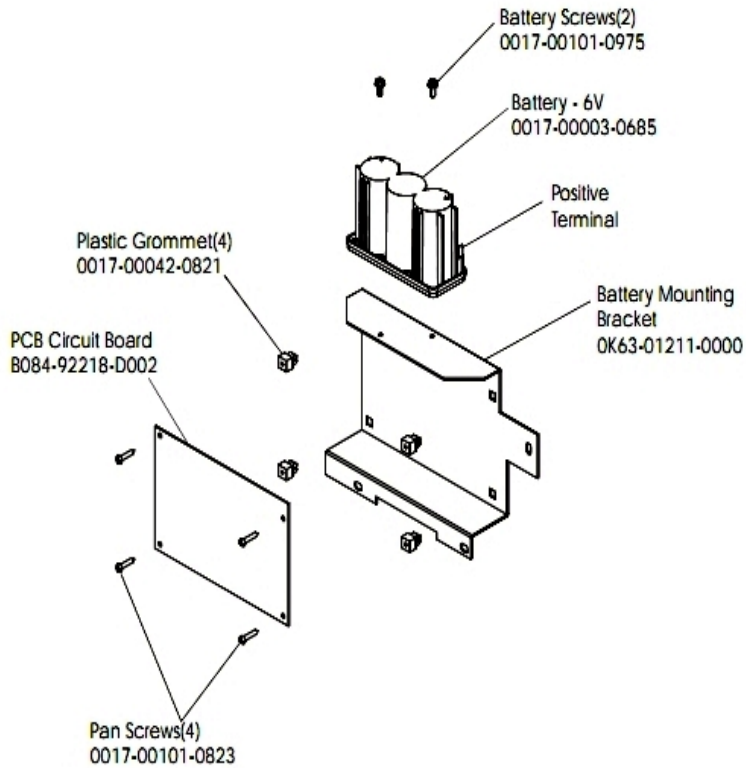

PCB Mounting Bracket Assembly

Ref #	Part Number	Qty	Description
-	0017-00101-0975	2	Hardware: Mounting Bolt 0.375"
-	AK63-00049-0000	1	PCB Mounting Bracket
-	0017-00003-0685	1	6V Battery
-	0017-00101-0823	4	Hardware: Screw 0.75"
-	B084-92218-0000	1	PCB Circuit Board
-	OK63-01211-0000	1	Battery Mounting Bracket
-	0017-00042-0821	4	Hardware: Plastic Grommet