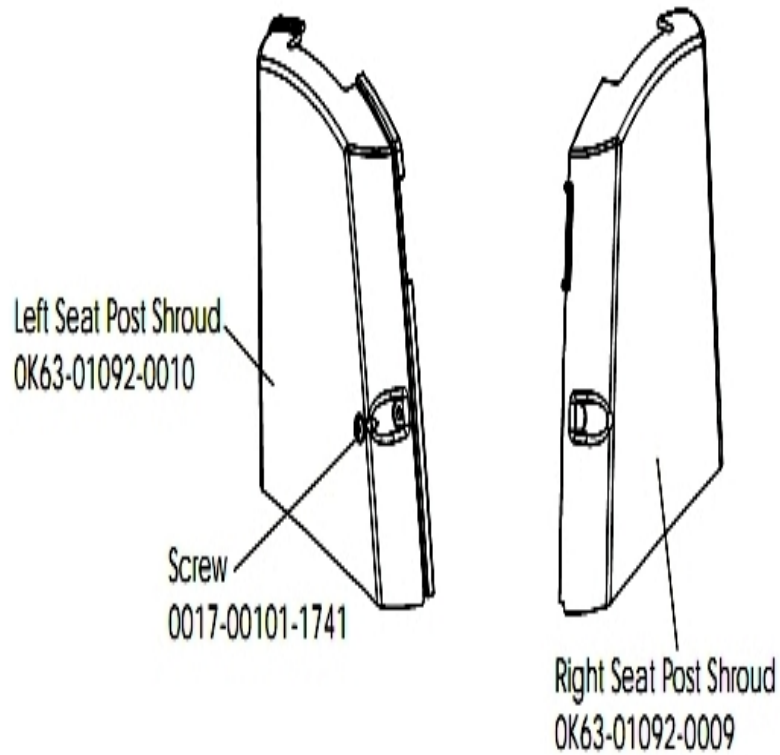

Seat Post Shrouds

Ref #	Part Number	Qty	Description
-	OK63-01092-0009	1	Right Seat Post Shroud
-	0017-00101-1741	1	Hardware: Screw
-	OK63-01092-0010	1	Left Seat Post Shroud