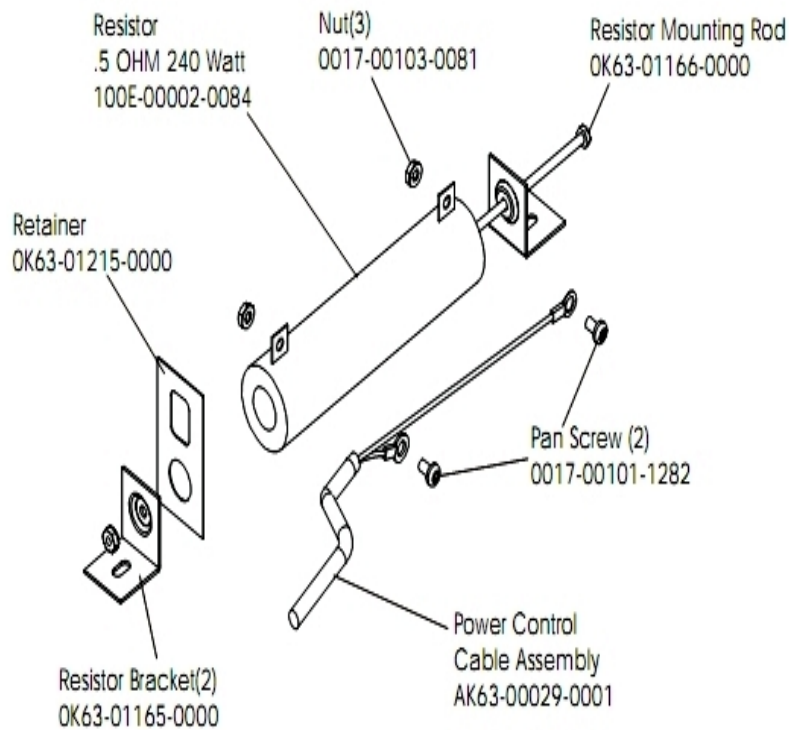

Resistor Assembly

Ref #	Part Number	Qty	Description
-	0017-00103-0081	3	Hardware: Hex Nut ID
-	OK63-01166-0000	1	Resistor Mounting Rod
-	AK63-00047-0000	1	Resistor Assembly
-	0017-00101-1282	2	Hardware: TORX Screw 0.375"
-	OK63-01215-0000	1	Hardware: Resistor Retainer
-	OK63-01165-0000	2	Resistor Bracket
-	100E-00002-0084	1	Resistor
-	AK63-00029-0001	1	Power Control Cable Assembly