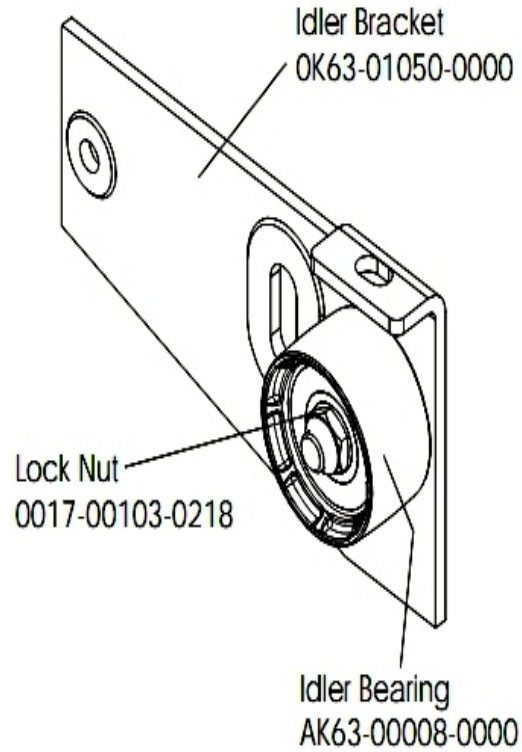

Idler Bracket Assembly

Ref #	Part Number	Qty	Description
-	AK63-00008-0000	1	Idler w/Bearing
-	OK63-01050-0000	1	Idler Bracket
-	AK63-00021-0000	1	Idler Bracket Assembly
-	0017-00103-0218	1	Hardware: Lock Nut 3/8" ID