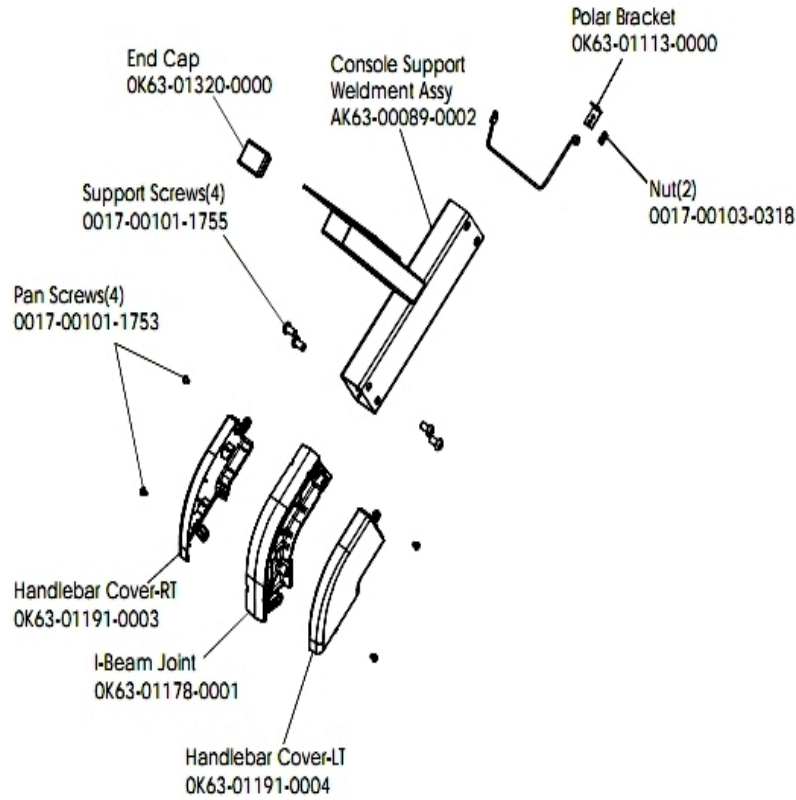

## Belts

---

Ref #	Part Number	Qty	Description
-	OK63-01405-0000	1	BELT: POLY-V; 390J6; 39.00 IN
-	GK63-00002-0079	1	Kit: Upright/Rec Belt And Pulley

## Console and Related Components

Ref #	Part Number	Qty	Description
-	OK63-01028-0001	1	Case
-	0017-00101-1650	13	Hardware: Phillips Pan Screw 0.375"
-	AK63-00121-0001	1	Console Case Assembly
-	AK63-00166-0001	1	Bezel with Overlay Assembly. English Metric
-	AK63-00289-0001	1	Console-Assembly: Mfg; 93C; English
-	OK63-01277-0000	1	Console Decal
-	A084-92219-A027	1	Console Board - Upper
-	OK63-01029-0001	1	Battery Door

## Console Mounting Screws and Polar Covers

Ref #	Part Number	Qty	Description
-	0017-00101-1755	8	Hardware: TORX Bolt 0.75"
-	0017-00101-1253	8	Hardware: Screw
-	SK40-00045-0001	1	Polar HR Kit
-	OK63-01145-0002	2	Upper Cover
-	0017-00101-1744	4	Hardware: Phillips Pan Screw
-	OK63-01030-0001	1	Accessory Tray

# Console Support Assembly

Ref #	Part Number	Qty	Description
-	OK63-01178-0001	1	I-Beam Joint
-	OK63-01113-0000	1	Polar Bracket
-	OK63-01191-0003	1	Handlebar Cover-Right
-	OK63-01191-0004	1	Handlebar Cover-Left
-	0017-00101-1753	4	Hardware: Pan Screw 0.3125"
-	0017-00101-1755	4	Hardware: TORX Bolt 0.75"
-	AK63-00089-0002	1	Console Support Weldment Assembly
-	0017-00103-0318	2	Hardware: Nut
-	OK63-01320-0000	1	End Cap
-	AK63-00294-0000	1	Console Support Assembly