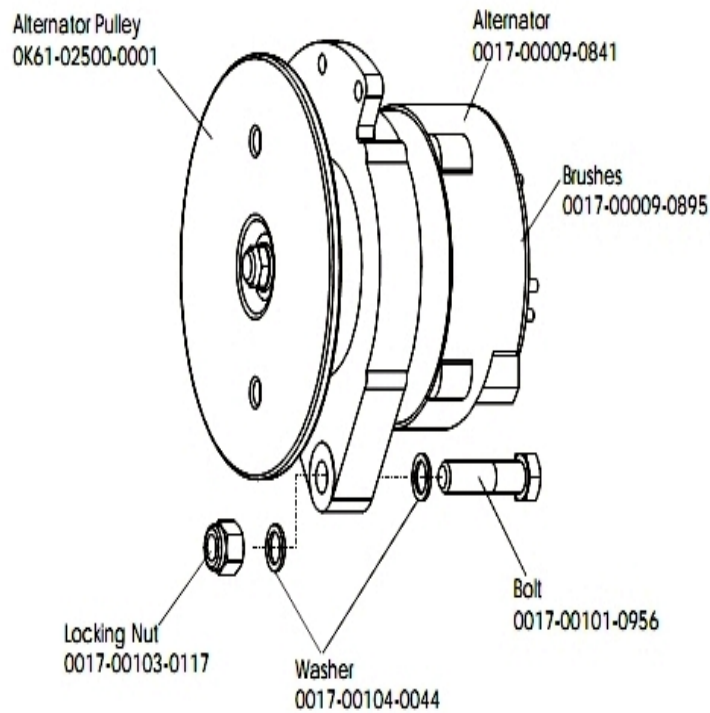

## Table of Contents

---

<a href="#">Alternator with Pulley Assembly</a> .....	3
<a href="#">Belts</a> .....	4
<a href="#">Cables</a> .....	5
<a href="#">Console and Related Components</a> .....	6
<a href="#">Console Mounting Screws and Polar Covers</a> .....	7
<a href="#">Console Support Assembly</a> .....	8
<a href="#">Crankshaft and Bearing Assembly</a> .....	9
<a href="#">Front Wheels</a> .....	10
<a href="#">Handlebar Assembly</a> .....	11
<a href="#">Idler Bracket Assembly</a> .....	12
<a href="#">Intermediate Shaft and Bearing Assembly</a> .....	13
<a href="#">Left Side Shroud and Crank Arm</a> .....	14
<a href="#">Miscellaneous</a> .....	15
<a href="#">PCB Mounting Bracket Assembly</a> .....	16
<a href="#">Resistor Assembly</a> .....	17
<a href="#">Right Side Shroud and Crank Arm</a> .....	18
<a href="#">Seat Latch Assembly</a> .....	19
<a href="#">Seat Post Assembly</a> .....	20
<a href="#">Seat Post Shrouds</a> .....	21

## Alternator with Pulley Assembly

Ref #	Part Number	Qty	Description
-	0017-00103-0117	1	Hardware: Locking Nut 1/2" ID
-	0017-00009-0895	1	Alternator Brush Kit
-	0017-00009-0841	1	Alternator
-	0017-00101-0956	1	Hardware: Bolt 2"
-	OK61-01027-0000	1	Flywheel: 6.75" D
-	0017-00104-0044	2	Hardware: Washer 0.75" OD
-	AK63-00093-0000	1	Alternator w/Pulley

## Belts

---

Ref #	Part Number	Qty	Description
-	OK63-01405-0000	1	BELT: POLY-V; 390J6; 39.00 IN
-	GK63-00002-0079	1	Kit: Upright/Rec Belt And Pulley