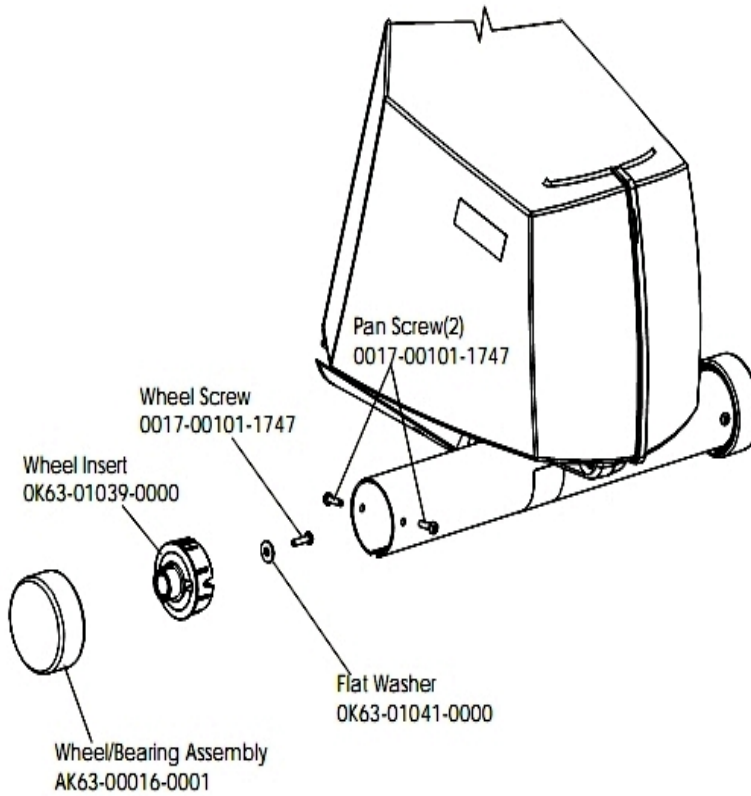

Front Wheels

Ref #	Part Number	Qty	Description
-	OK63-01041-0000	2	Hardware: Flat Washer
-	AK63-00016-0001	2	Wheel/Bearing Assembly
-	OK63-01039-0000	2	Wheel Insert
-	0017-00101-1747	6	Hardware: Pan Screw 0.75"
-	AK63-00017-0001	1	Front Wheel Assembly