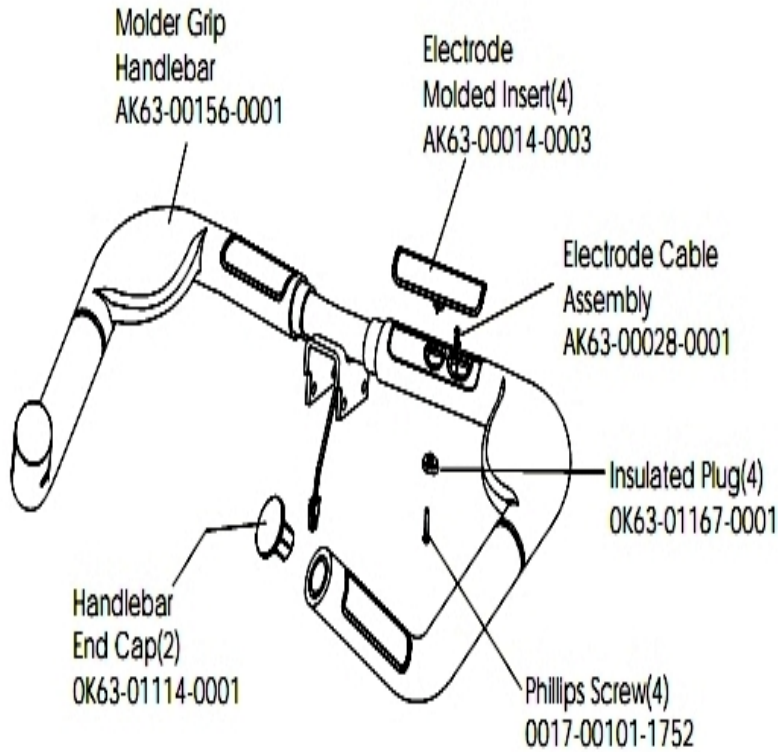

# Console Support Assembly

Ref #	Part Number	Qty	Description
-	OK63-01178-0001	1	I-Beam Joint
-	OK63-01113-0000	1	Polar Bracket
-	OK63-01191-0003	1	Handlebar Cover-Right
-	OK63-01191-0004	1	Handlebar Cover-Left
-	0017-00101-1753	4	Hardware: Pan Screw 0.3125"
-	0017-00101-1755	4	Hardware: TORX Bolt 0.75"
-	AK63-00089-0002	1	Console Support Weldment Assembly
-	0017-00103-0318	2	Hardware: Nut
-	OK63-01320-0000	1	End Cap
-	AK63-00294-0000	1	Console Support Assembly

# Crankshaft and Bearing Assembly

Ref #	Part Number	Qty	Description
-	OK63-01129-0000	2	Hardware: Small Thrust Washer
-	OK63-01129-0001	2	Hardware: Large Thrust Washer
-	AK63-00051-0000	1	Pulley Assembly
-	OK63-01095-0001	3	Crank Arm Hub
-	0017-00101-1705	2	Hardware: Bolt 0.5"
-	OK63-01344-0000	2	Hardware: Needle Bearing
-	0017-00104-0458	3	Hardware: Flat Washer 0.75" OD
-	OK63-01018-0000	1	Crank Pulley
-	0017-00100-0243	2	Hardware: Bowed Retaining Ring .984"
-	0017-00101-1715	3	Hardware: TORX Cap Screw 0.625"
-	0017-00104-0409	2	Hardware: Washer 1.125" OD
-	OK63-01012-0001	1	Crankshaft
-	GK63-00002-0077	1	Crankshaft and Bearing Kit
-	0017-00100-0241	2	Hardware: Small Snap Ring .984"

## Handlebar Assembly

Ref #	Part Number	Qty	Description
-	0017-00101-1752	4	Hardware: Phillips Screw 1"
-	AK63-00014-0003	4	Heart Rate Electrode
-	AK63-00028-0001	1	LifePulse Cable
-	AK63-00091-0001	1	Handle Bar
-	OK63-01114-0001	2	Bullhorn Cap
-	OK66-01141-0002	4	Plug: Insulator; Stealth Grey; Purchased