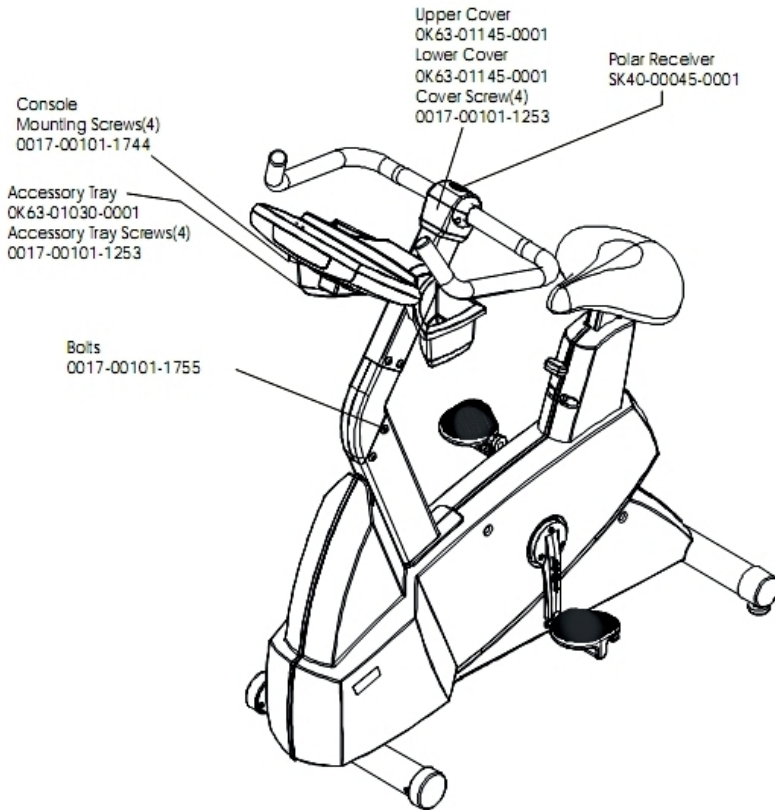

Console Mounting Screws and Polar Covers

Ref #	Part Number	Qty	Description
-	0017-00101-1755	8	Hardware: TORX Bolt 0.75"
-	0017-00101-1253	8	Hardware: Screw
-	SK40-00045-0001	1	Polar HR Kit
-	OK63-01145-0002	2	Upper Cover
-	0017-00101-1744	4	Hardware: Phillips Pan Screw
-	OK63-01030-0001	1	Accessory Tray