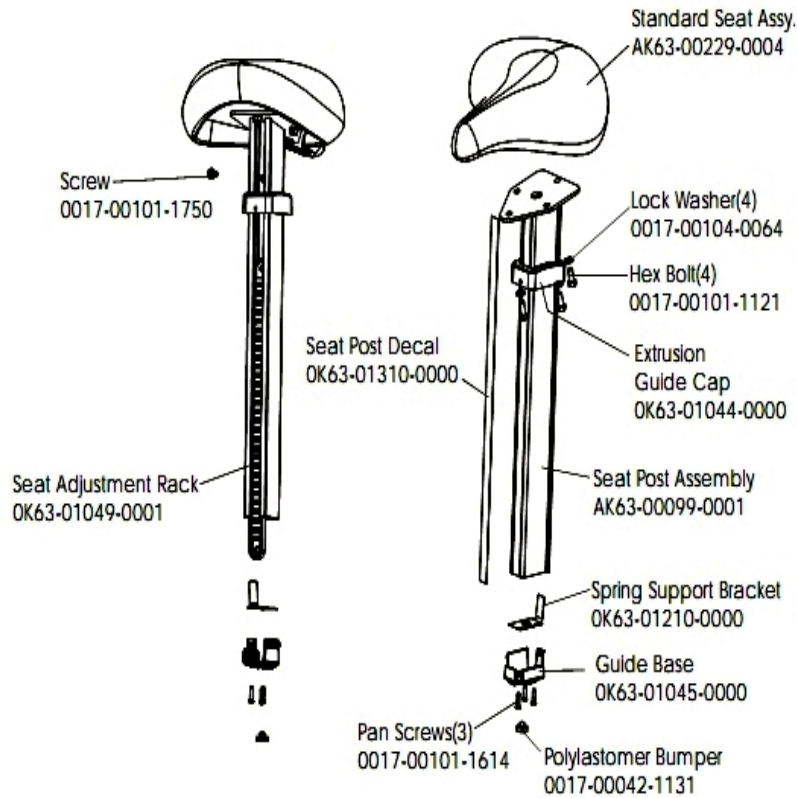

Seat Post Assembly

Ref #	Part Number	Qty	Description
-	OK63-01045-0000	1	Guide Base
-	OK63-01310-0000	1	Seat Post Decal
-	AK63-00099-0001	1	Seat Post Assembly
-	0017-00101-1750	1	Hardware: Screw 0.75"
-	AK63-00232-0003	1	Seat Post Assembly
-	0017-00104-0064	4	Hardware: Lock Washer 0.586" OD
-	OK63-01210-0000	1	Spring Support Bracket
-	OK63-01049-0001	1	Seat Adjustment Rack
-	AK63-00229-0004	1	Seat-Deluxe
-	OK63-01044-0000	1	Extrusion Guide Cap
-	0017-00101-1121	4	Hardware: Bolt 4.6875"
-	0017-00101-1614	3	Hardware: Screw 0.625"
-	0017-00042-1131	1	Bumper