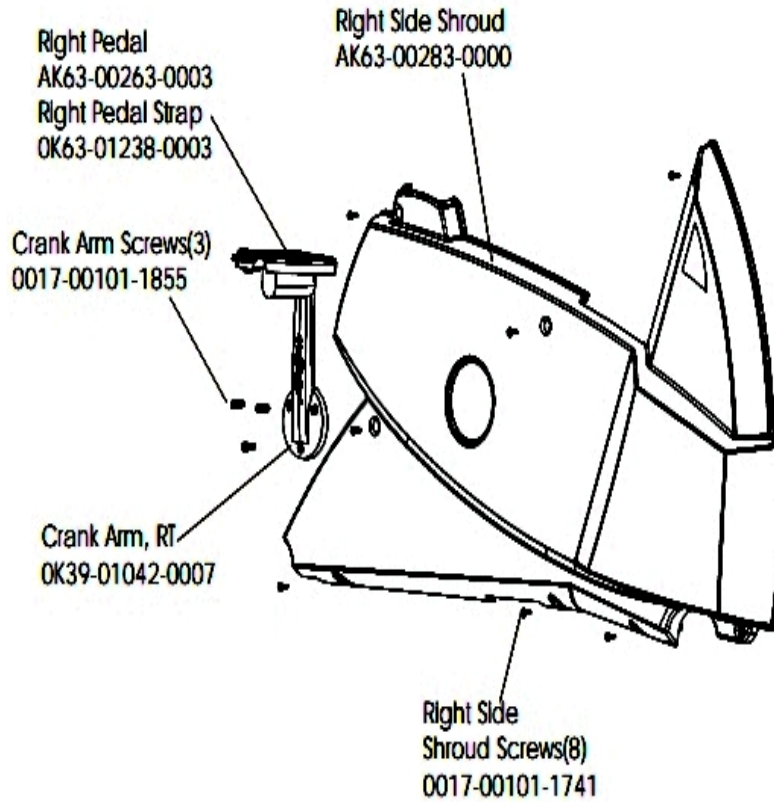

Right Side Shroud and Crank Arm

Ref #	Part Number	Qty	Description
-	OK63-01238-0003	1	Right Pedal Strap
-	AK63-00263-0003	1	Pedal: Right
-	AK63-00283-0000	1	Right Side Shroud
-	OK39-01042-0007	1	Crank Arm: Right
-	0017-00101-1741	8	Hardware: Screw
-	0017-00101-1855	3	Hardware: TORX Screw 0.875"