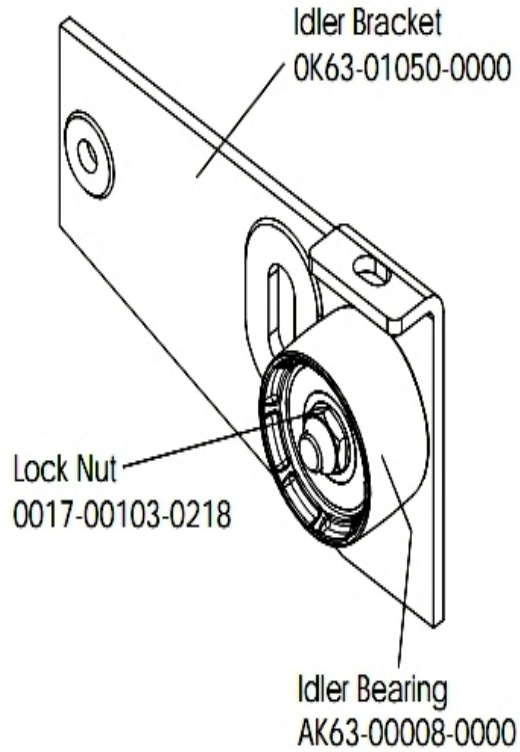

Idler Bracket Assembly

Ref #	Part Number	Qty	Description
-	AK63-00008-0000	1	Idler w/Bearing
-	OK63-01050-0000	1	Idler Bracket
-	AK63-00021-0000	1	Idler Bracket Assembly
-	0017-00103-0218	1	Hardware: Lock Nut 3/8" ID