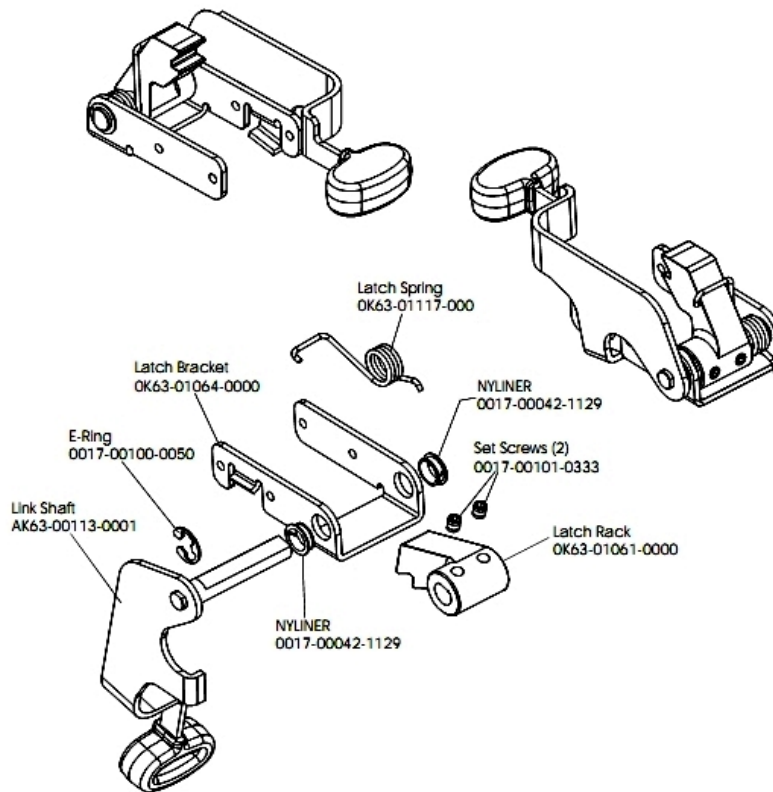

# PCB Mounting Bracket Assembly

Ref #	Part Number	Qty	Description
-	0017-00101-0975	2	Hardware: Mounting Bolt 0.375"
-	AK63-00049-0000	1	PCB Mounting Bracket
-	0017-00003-0685	1	6V Battery
-	0017-00101-0823	4	Hardware: Screw 0.75"
-	B084-92218-0000	1	PCB Circuit Board
-	OK63-01211-0000	1	Battery Mounting Bracket
-	0017-00042-0821	4	Hardware: Plastic Grommet

## Resistor Assembly

Ref #	Part Number	Qty	Description
-	0017-00103-0081	3	Hardware: Hex Nut ID
-	OK63-01166-0000	1	Resistor Mounting Rod
-	AK63-00047-0000	1	Resistor Assembly
-	0017-00101-1282	2	Hardware: TORX Screw 0.375"
-	OK63-01215-0000	1	Hardware: Resistor Retainer
-	OK63-01165-0000	2	Resistor Bracket
-	100E-00002-0084	1	Resistor
-	AK63-00029-0001	1	Power Control Cable Assembly

## Right Side Shroud and Crank Arm

Ref #	Part Number	Qty	Description
-	OK63-01238-0003	1	Right Pedal Strap
-	AK63-00263-0003	1	Pedal: Right
-	AK63-00283-0000	1	Right Side Shroud
-	OK39-01042-0007	1	Crank Arm: Right
-	0017-00101-1741	8	Hardware: Screw
-	0017-00101-1855	3	Hardware: TORX Screw 0.875"

## Seat Latch Assembly

Ref #	Part Number	Qty	Description
-	AK63-00043-0001	1	Seat Latch Assembly
-	0017-00101-0333	2	Hardware: Screw 0.3125"
-	OK63-01117-0000	1	Latch Spring
-	0017-00100-0050	1	Hardware: E-Ring .5"
-	OK63-01061-0000	1	Latch Rack
-	AK63-00113-0001	1	Link Shaft Assembly
-	OK63-01064-0000	1	Latch Bracket
-	0017-00042-1129	2	Hardware: Nyliner Ring - 1/2" Diameter