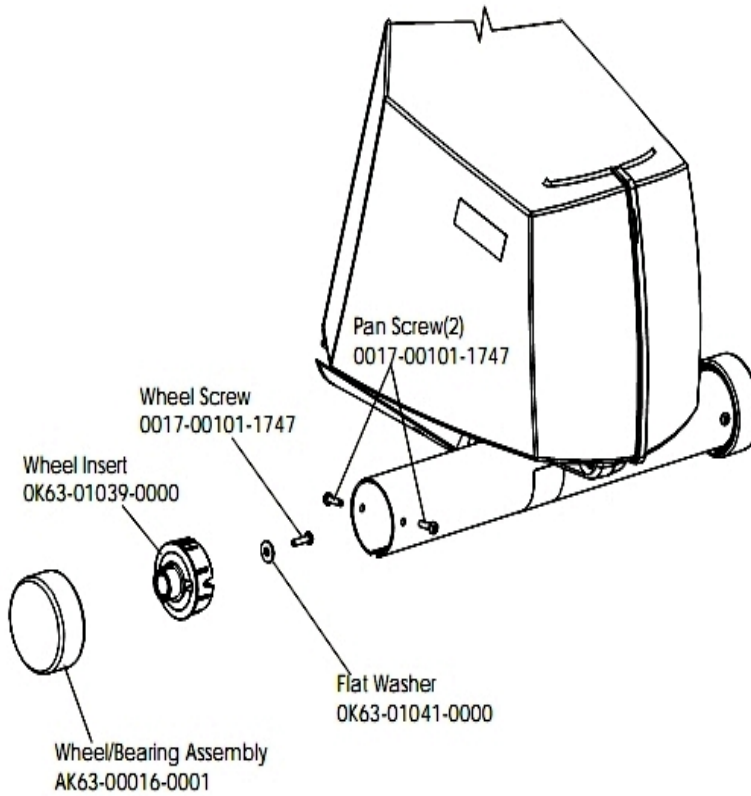

Front Wheel Assembly

Ref #	Part Number	Qty	Description
-	OK63-01041-0000	2	Hardware: Flat Washer
-	AK63-00016-0001	2	Wheel/Bearing Assembly
-	OK63-01039-0000	2	Wheel Insert
-	0017-00101-1747	6	Hardware: Pan Screw 0.75"
-	AK63-00017-0001	2	Front Wheel Assembly