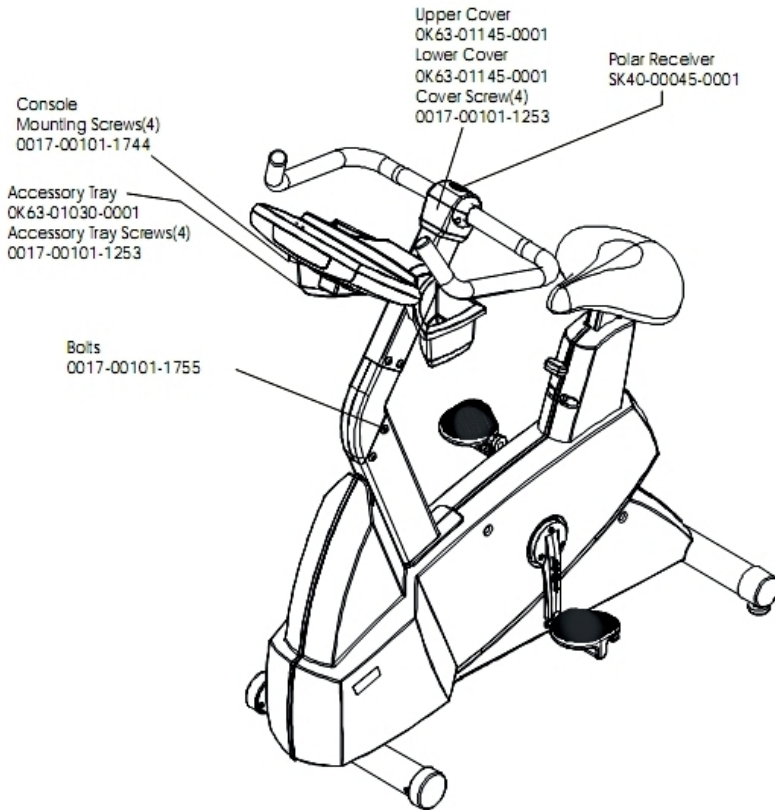

Console Mounting Screws and Polar Covers

Ref #	Part Number	Qty	Description
-	OK63-01145-0002	2	Upper Cover
-	0017-00101-1744	4	Hardware: Phillips Pan Screw
-	0017-00101-1755	8	Hardware: TORX Bolt 0.75"
-	0017-00101-1253	8	Hardware: Screw
-	SK40-00045-0001	1	Polar HR Kit
-	OK63-01030-0001	1	Accessory Tray