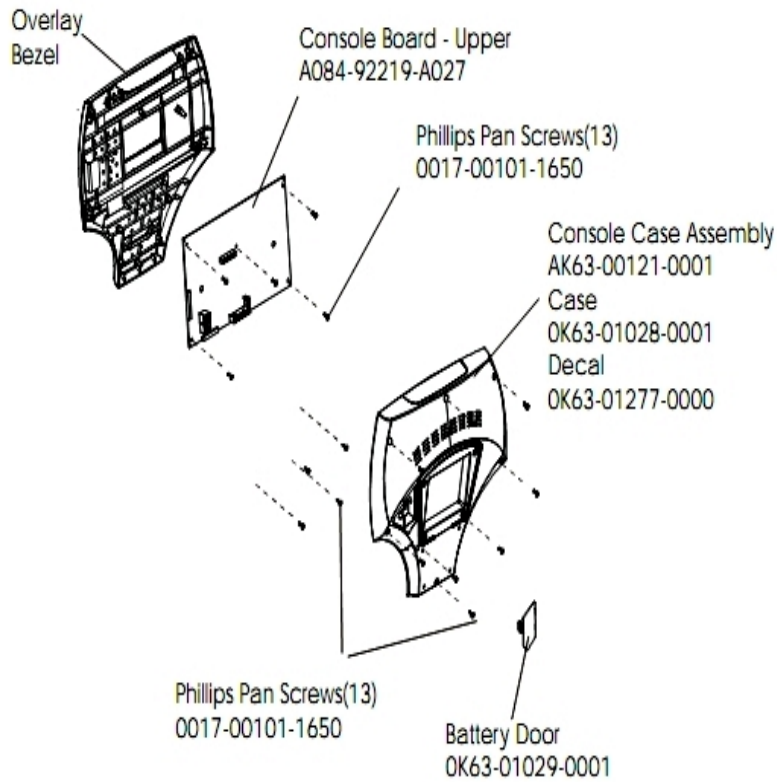

Console and Related Components

Ref #	Part Number	Qty	Description
-	OK63-01029-0001	1	Battery Door
-	AK63-00121-0001	1	Console Case Assembly
-	OK63-01277-0000	1	Console Decal
-	A084-92219-A027	1	Console Board - Upper
-	AK63-00289-0002	1	Console English Metric
-	AK63-00166-0001	1	Bezel with Overlay Assembly. English Metric
-	OK63-01028-0001	1	Case
-	0017-00101-1650	13	Hardware: Phillips Pan Screw 0.375"