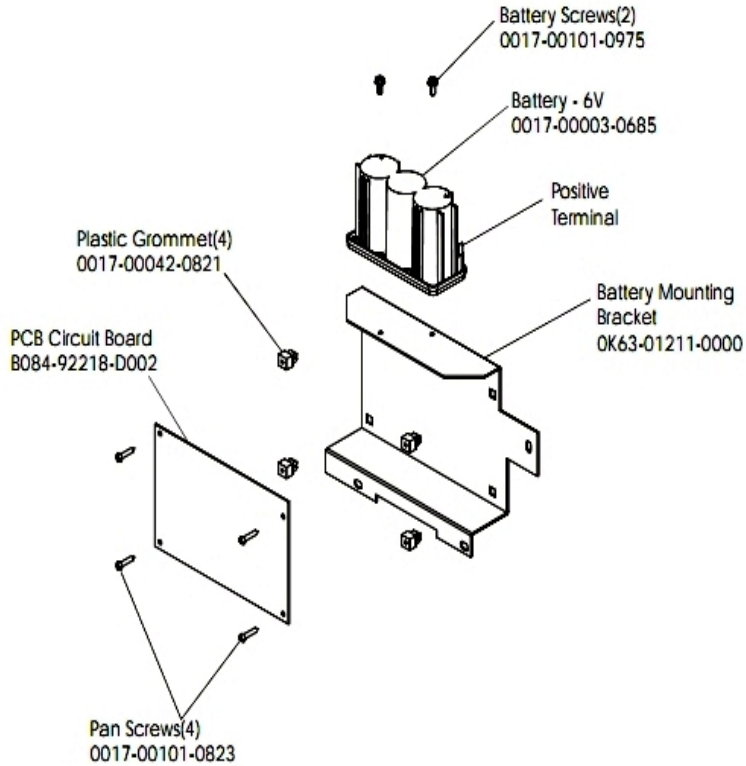

PCB Mounting Bracket Assembly

Ref #	Part Number	Qty	Description
-	0017-00101-0975	2	Hardware: Mounting Bolt 0.375"
-	AK63-00049-0000	1	PCB Mounting Bracket
-	0017-00003-0685	1	6V Battery
-	0017-00101-0823	4	Hardware: Screw 0.75"
-	B084-92218-0000	1	PCB Circuit Board
-	OK63-01211-0000	1	Battery Mounting Bracket
-	0017-00042-0821	4	Hardware: Plastic Grommet