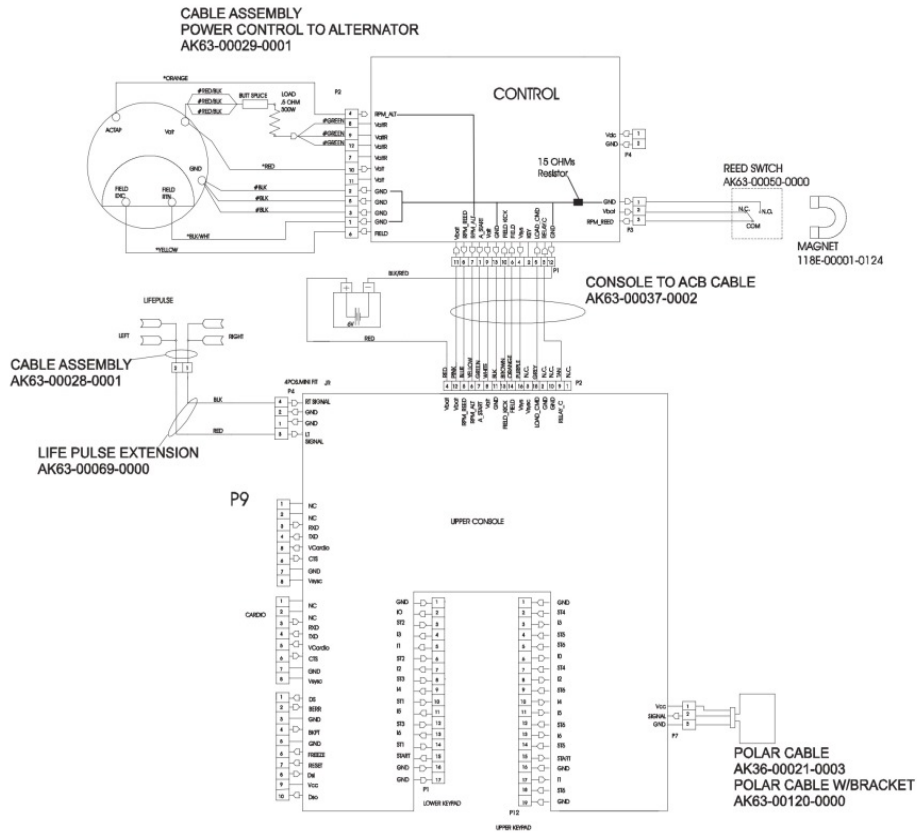

## Table of Contents

---

<a href="#">Alternator with Pulley</a> .....	3
<a href="#">Belts</a> .....	4
<a href="#">Cables</a> .....	5
<a href="#">Console and Related Components</a> .....	6
<a href="#">Console Mounting Screws and Polar Covers</a> .....	7
<a href="#">Console Support Assembly</a> .....	8
<a href="#">Crankshaft and Bearing Assembly</a> .....	9
<a href="#">Front Wheel Assembly</a> .....	10
<a href="#">Handlebar Assembly</a> .....	11
<a href="#">Idler Bracket Assembly</a> .....	12
<a href="#">Intermediate Shaft and Bearing Assembly</a> .....	13
<a href="#">Left Side Shroud and Crank Arm</a> .....	14
<a href="#">Miscellaneous</a> .....	15
<a href="#">PCB Mounting Bracket Assembly</a> .....	16
<a href="#">Resistor Assembly</a> .....	17
<a href="#">Right Side Shroud and Crank Arm</a> .....	18
<a href="#">Seat Latch Assembly</a> .....	19
<a href="#">Seat Post Assembly</a> .....	20
<a href="#">Seat Post Shrouds</a> .....	21

## Alternator with Pulley

Ref #	Part Number	Qty	Description
-	0K61-01027-0000	1	Flywheel: 6.75" D
-	AK63-00093-0000	1	Alternator w/Pulley
-	0017-00009-0841	1	Alternator
-	0017-00103-0117	1	Hardware: Locking Nut 1/2" ID
-	0017-00101-0956	1	Hardware: Bolt 2"
-	0017-00009-0895	1	Alternator Brush Kit
-	0017-00104-0044	2	Hardware: Washer 0.75" OD

## Belts

---

Ref #	Part Number	Qty	Description
-	OK63-01405-0000	1	BELT: POLY-V; 390J6; 39.00 IN
-	GK63-00002-0079	1	Kit: Upright/Rec Belt And Pulley

### Cables

Ref #	Part Number	Qty	Description
-	AK63-00037-0002	1	Console Cable
-	AK63-00029-0001	1	Power Control Cable Assembly
-	118E-00001-0124	1	Auto-Start Magnet
-	AK36-00021-0003	1	Cable Assembly
-	AK63-00050-0000	1	Reed Switch Bracket Assembly
-	AK63-00120-0000	1	Polar Cable with Bracket
-	AK63-00069-0000	1	Heart Rate Cable
-	AK63-00028-0001	1	LifePulse Cable