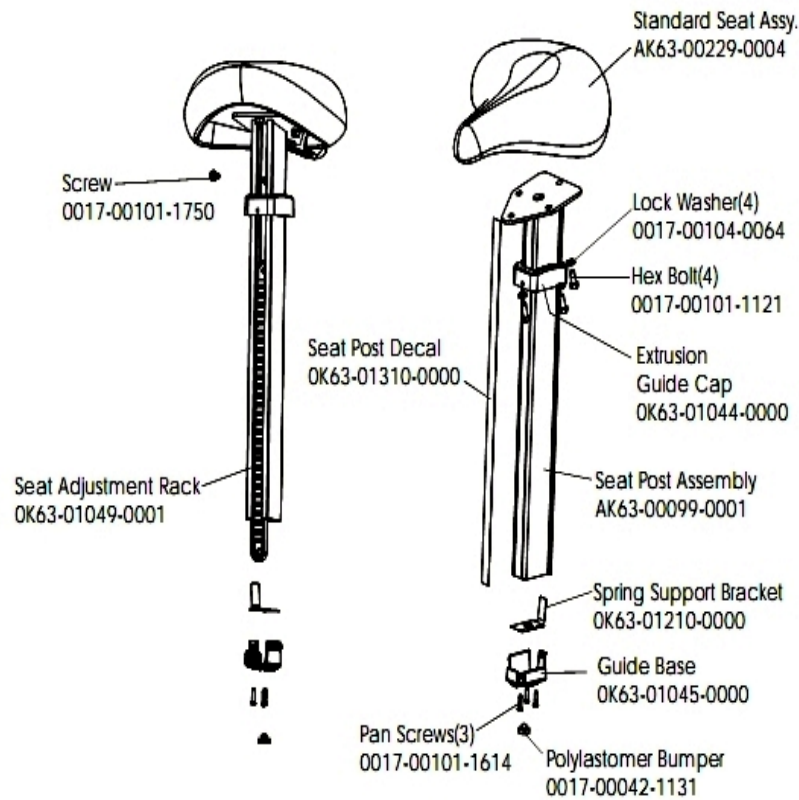

Seat Post Assembly

Ref #	Part Number	Qty	Description
-	AK63-00229-0004	1	Seat-Deluxe
-	OK63-01049-0001	1	Seat Adjustment Rack
-	OK63-01310-0000	1	Seat Post Decal
-	OK63-01045-0000	1	Guide Base
-	0017-00101-1614	3	Hardware: Screw 0.625"
-	0017-00042-1131	1	Bumper
-	AK63-00099-0001	1	Seat Post Assembly
-	OK63-01210-0000	1	Spring Support Bracket
-	OK63-01044-0000	1	Extrusion Guide Cap
-	0017-00104-0064	4	Hardware: Lock Washer 0.586" OD
-	0017-00101-1121	4	Hardware: Bolt 4.6875"
-	0017-00101-1750	1	Hardware: Screw 0.75"
-	AK63-00232-0003	1	Seat Post Assembly