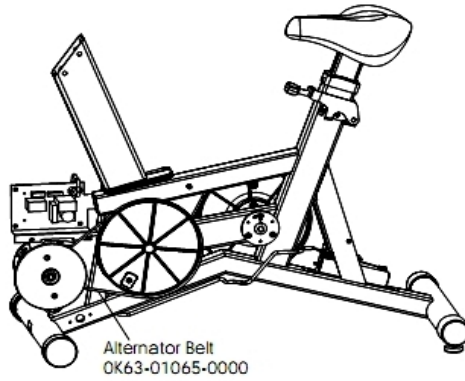

Belts

Ref #	Part Number	Qty	Description
-	OK63-01405-0000	1	BELT: POLY-V; 390J6; 39.00 IN
-	GK63-00002-0079	1	Kit: Upright/Rec Belt And Pulley