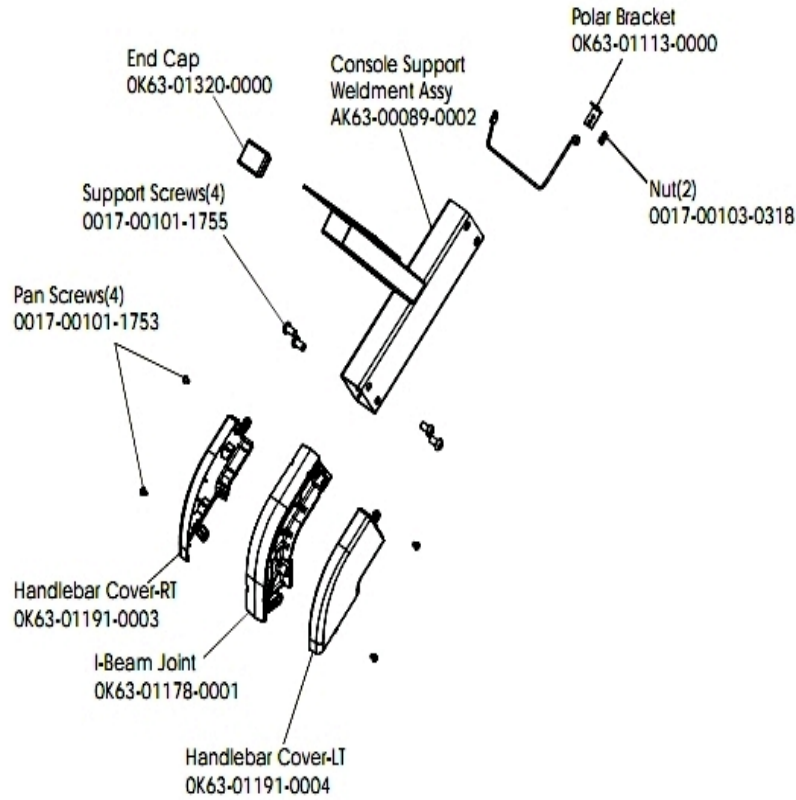

Console Support Assembly

Ref #	Part Number	Qty	Description
-	OK63-01320-0000	1	End Cap
-	OK63-01113-0000	1	Polar Bracket
-	OK63-01178-0001	1	I-Beam Joint
-	OK63-01191-0003	1	Handlebar Cover-Right
-	AK63-00089-0002	1	Console Support Weldment Assembly
-	0017-00103-0318	2	Hardware: Nut
-	OK63-01191-0004	1	Handlebar Cover-Left
-	0017-00101-1753	4	Hardware: Pan Screw 0.3125"
-	0017-00101-1755	4	Hardware: TORX Bolt 0.75"
-	AK63-00294-0000	1	Console Support Assembly