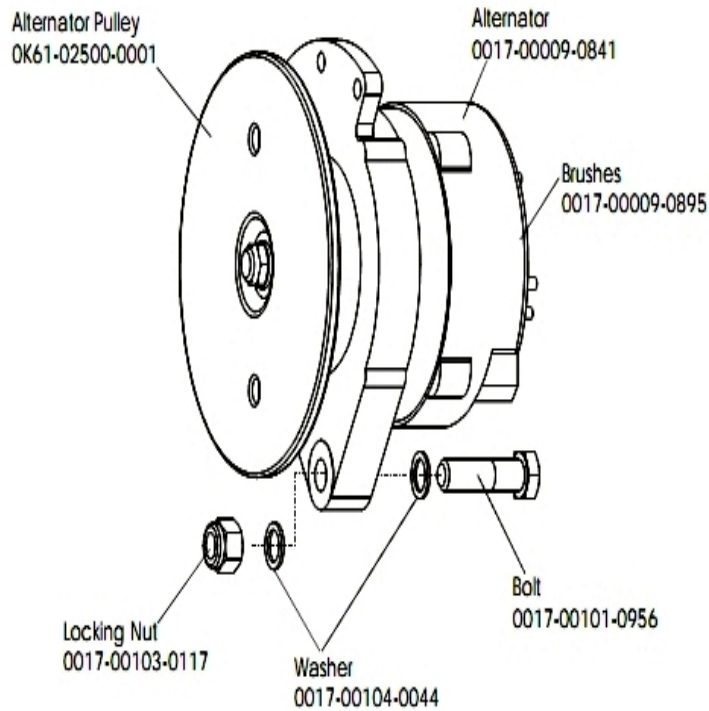

## Table of Contents

---

<a href="#">Alternator with Pulley</a> .....	3
<a href="#">Belts</a> .....	4
<a href="#">Cables</a> .....	5
<a href="#">Console and Related Components</a> .....	6
<a href="#">Console Mounting Screws and Polar Covers</a> .....	7
<a href="#">Console Support Assembly</a> .....	8
<a href="#">Crankshaft and Bearing Assembly</a> .....	9
<a href="#">Front Wheel Assembly</a> .....	10
<a href="#">Handlebar Assembly</a> .....	11
<a href="#">Idler Bracket Assembly</a> .....	12
<a href="#">Intermediate Shaft and Bearing Assembly</a> .....	13
<a href="#">Left Side Shroud and Crank Arm</a> .....	14
<a href="#">Miscellaneous</a> .....	15
<a href="#">PCB Mounting Bracket Assembly</a> .....	16
<a href="#">Resistor Assembly</a> .....	17
<a href="#">Right Side Shroud and Crank Arm</a> .....	18
<a href="#">Seat Latch Assembly</a> .....	19
<a href="#">Seat Post Assembly</a> .....	20
<a href="#">Seat Post Shrouds</a> .....	21

## Alternator with Pulley

Ref #	Part Number	Qty	Description
-	0K61-01027-0000	1	Flywheel: 6.75" D
-	AK63-00093-0000	1	Alternator w/Pulley
-	0017-00009-0841	1	Alternator
-	0017-00103-0117	1	Hardware: Locking Nut 1/2" ID
-	0017-00101-0956	1	Hardware: Bolt 2"
-	0017-00009-0895	1	Alternator Brush Kit
-	0017-00104-0044	2	Hardware: Washer 0.75" OD

## Belts

---

Ref #	Part Number	Qty	Description
-	OK63-01405-0000	1	BELT: POLY-V; 390J6; 39.00 IN
-	GK63-00002-0079	1	Kit: Upright/Rec Belt And Pulley