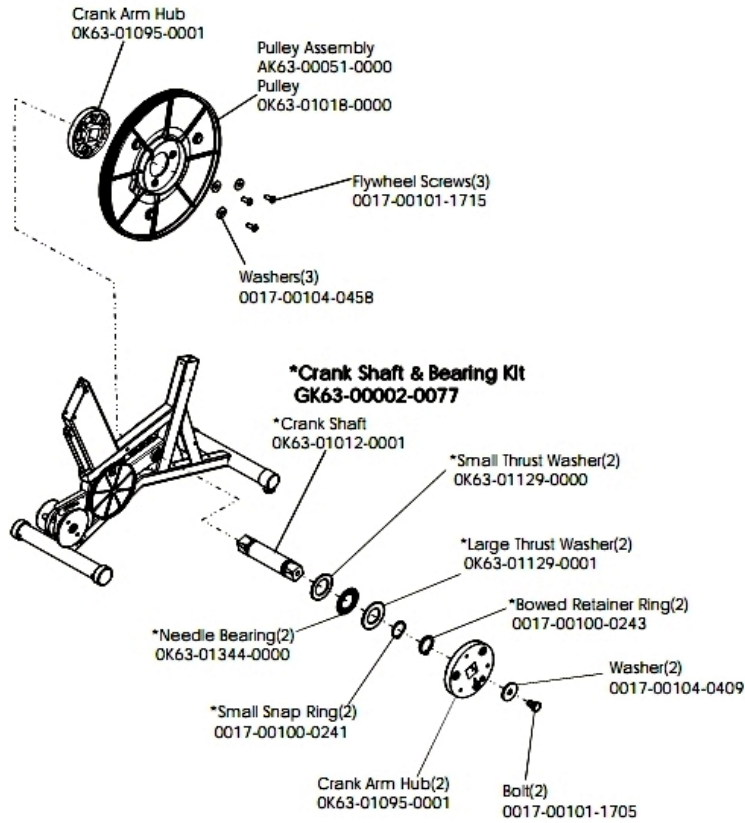

## Console and Related Components

Ref #	Part Number	Qty	Description
-	OK63-01029-0001	1	Battery Door
-	AK63-00121-0001	1	Console Case Assembly
-	OK63-01277-0000	1	Console Decal
-	A084-92219-A027	1	Console Board - Upper
-	AK63-00289-0002	1	Console English Metric
-	AK63-00166-0001	1	Bezel with Overlay Assembly. English Metric
-	OK63-01028-0001	1	Case
-	0017-00101-1650	13	Hardware: Phillips Pan Screw 0.375"

## Console Mounting Screws and Polar Covers

Ref #	Part Number	Qty	Description
-	OK63-01145-0002	2	Upper Cover
-	0017-00101-1744	4	Hardware: Phillips Pan Screw
-	0017-00101-1755	8	Hardware: TORX Bolt 0.75"
-	0017-00101-1253	8	Hardware: Screw
-	SK40-00045-0001	1	Polar HR Kit
-	OK63-01030-0001	1	Accessory Tray

## Console Support Assembly

Ref #	Part Number	Qty	Description
-	OK63-01320-0000	1	End Cap
-	OK63-01113-0000	1	Polar Bracket
-	OK63-01178-0001	1	I-Beam Joint
-	OK63-01191-0003	1	Handlebar Cover-Right
-	AK63-00089-0002	1	Console Support Weldment Assembly
-	0017-00103-0318	2	Hardware: Nut
-	OK63-01191-0004	1	Handlebar Cover-Left
-	0017-00101-1753	4	Hardware: Pan Screw 0.3125"
-	0017-00101-1755	4	Hardware: TORX Bolt 0.75"
-	AK63-00294-0000	1	Console Support Assembly

# Crankshaft and Bearing Assembly

Ref #	Part Number	Qty	Description
-	0017-00100-0241	2	Hardware: Small Snap Ring .984"
-	OK63-01344-0000	2	Hardware: Needle Bearing
-	0017-00101-1705	2	Hardware: Bolt 0.5"
-	OK63-01095-0001	3	Crank Arm Hub
-	AK63-00051-0000	1	Pulley Assembly
-	0017-00101-1715	3	Hardware: TORX Cap Screw 0.625"
-	OK63-01018-0000	1	Crank Pulley
-	OK63-01012-0001	1	Crankshaft
-	GK63-00002-0077	1	Crankshaft and Bearing Kit
-	OK63-01129-0001	2	Hardware: Large Thrust Washer
-	0017-00100-0243	2	Hardware: Bowed Retaining Ring .984"
-	OK63-01129-0000	2	Hardware: Small Thrust Washer
-	0017-00104-0458	3	Hardware: Flat Washer 0.75" OD
-	0017-00104-0409	2	Hardware: Washer 1.125" OD