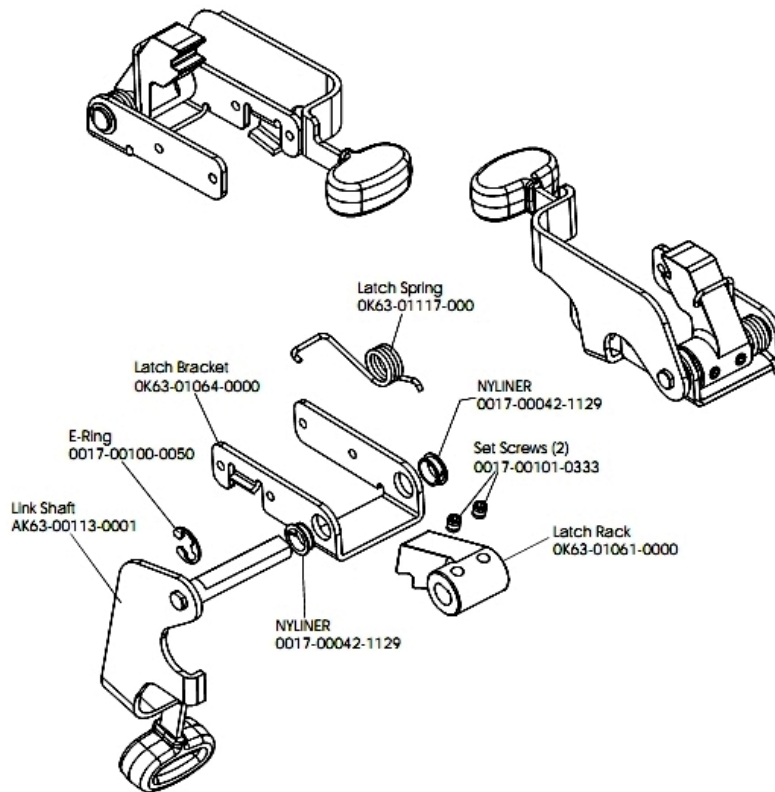

# PCB Mounting Bracket Assembly

Ref #	Part Number	Qty	Description
-	0017-00101-0975	2	Hardware: Mounting Bolt 0.375"
-	AK63-00049-0000	1	PCB Mounting Bracket
-	0017-00003-0685	1	6V Battery
-	0017-00101-0823	4	Hardware: Screw 0.75"
-	B084-92218-0000	1	PCB Circuit Board
-	OK63-01211-0000	1	Battery Mounting Bracket
-	0017-00042-0821	4	Hardware: Plastic Grommet

## Resistor Assembly

Ref #	Part Number	Qty	Description
-	0017-00103-0081	3	Hardware: Hex Nut ID
-	OK63-01166-0000	1	Resistor Mounting Rod
-	AK63-00047-0000	1	Resistor Assembly
-	0017-00101-1282	2	Hardware: TORX Screw 0.375"
-	OK63-01215-0000	1	Hardware: Resistor Retainer
-	OK63-01165-0000	2	Resistor Bracket
-	100E-00002-0084	1	Resistor
-	AK63-00029-0001	1	Power Control Cable Assembly

## Right Side Shroud and Crank Arm

Ref #	Part Number	Qty	Description
-	OK63-01238-0003	1	Right Pedal Strap
-	AK63-00263-0003	1	Pedal: Right
-	AK63-00283-0000	1	Right Side Shroud
-	OK39-01042-0007	1	Crank Arm: Right
-	0017-00101-1741	8	Hardware: Screw
-	0017-00101-1855	3	Hardware: TORX Screw 0.875"

## Seat Latch Assembly

Ref #	Part Number	Qty	Description
-	AK63-00043-0001	1	Seat Latch Assembly
-	0017-00101-0333	2	Hardware: Screw 0.3125"
-	OK63-01117-0000	1	Latch Spring
-	0017-00100-0050	1	Hardware: E-Ring .5"
-	OK63-01061-0000	1	Latch Rack
-	AK63-00113-0001	1	Link Shaft Assembly
-	OK63-01064-0000	1	Latch Bracket
-	0017-00042-1129	2	Hardware: Nyliner Ring - 1/2" Diameter