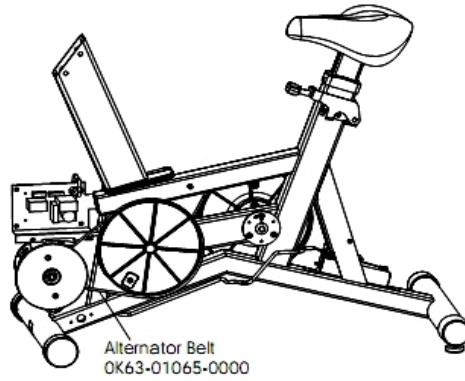

Belts

Ref #	Part Number	Qty	Description
-	OK63-01405-0000	1	BELT: POLY-V; 390J6; 39.00 IN
-	GK63-00002-0079	1	Kit: Upright/Rec Belt And Pulley