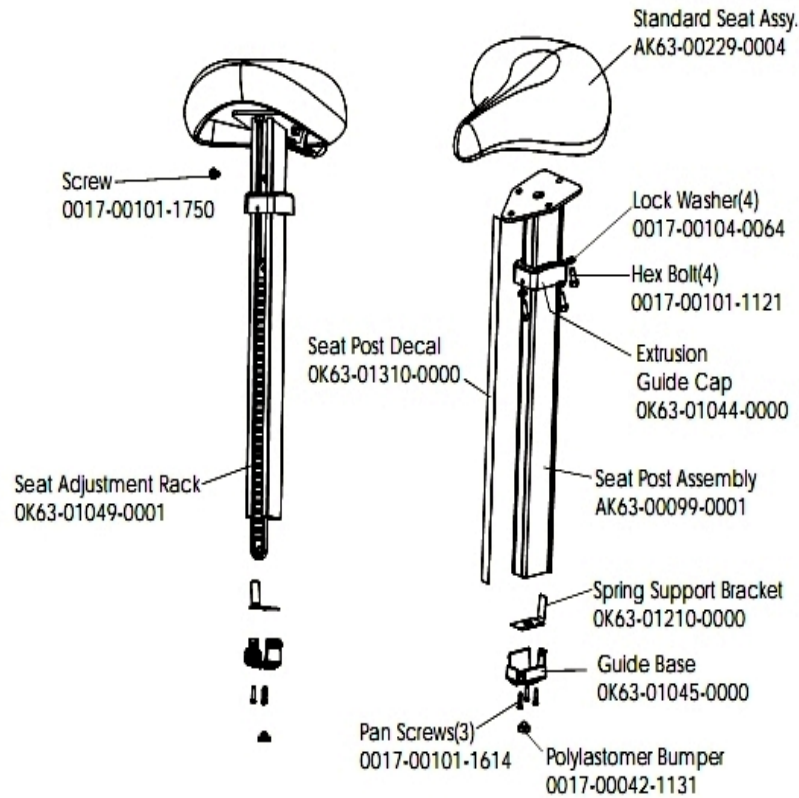

Seat Post Assembly

Ref #	Part Number	Qty	Description
-	AK63-00229-0004	1	Seat-Deluxe
-	OK63-01049-0001	1	Seat Adjustment Rack
-	OK63-01310-0000	1	Seat Post Decal
-	OK63-01045-0000	1	Guide Base
-	0017-00101-1614	3	Hardware: Screw 0.625"
-	0017-00042-1131	1	Bumper
-	AK63-00099-0001	1	Seat Post Assembly
-	OK63-01210-0000	1	Spring Support Bracket
-	OK63-01044-0000	1	Extrusion Guide Cap
-	0017-00104-0064	4	Hardware: Lock Washer 0.586" OD
-	0017-00101-1121	4	Hardware: Bolt 4.6875"
-	0017-00101-1750	1	Hardware: Screw 0.75"
-	AK63-00232-0003	1	Seat Post Assembly