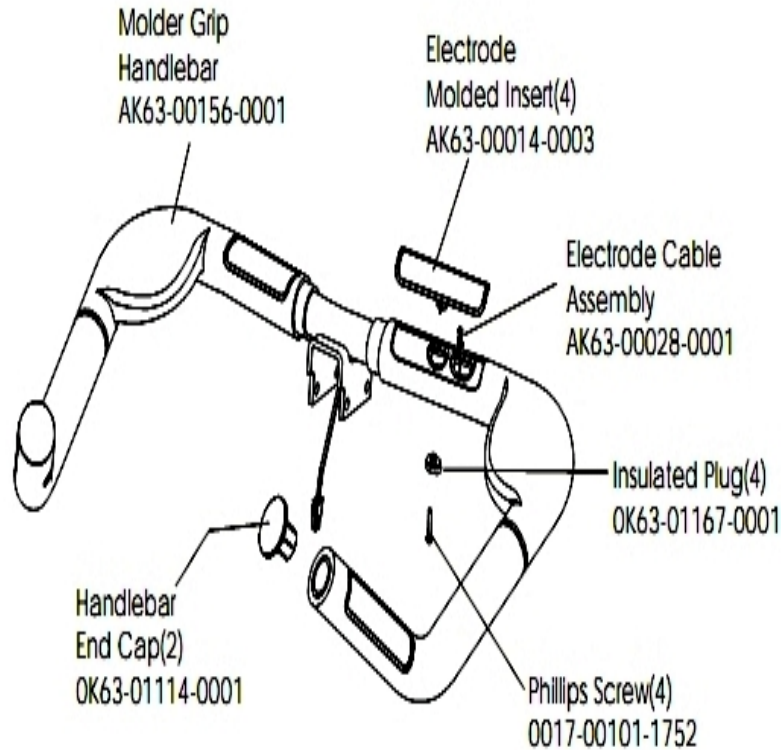

Handlebar Assembly

Ref #	Part Number	Qty	Description
-	0017-00101-1752	4	Hardware: Phillips Screw 1"
-	AK63-00014-0003	4	Heart Rate Electrode
-	AK63-00028-0001	1	LifePulse Cable
-	AK63-00091-0001	1	Handle Bar
-	OK63-01114-0001	2	Bullhorn Cap
-	OK66-01141-0002	4	Plug: Insulator; Stealth Grey; Purchased