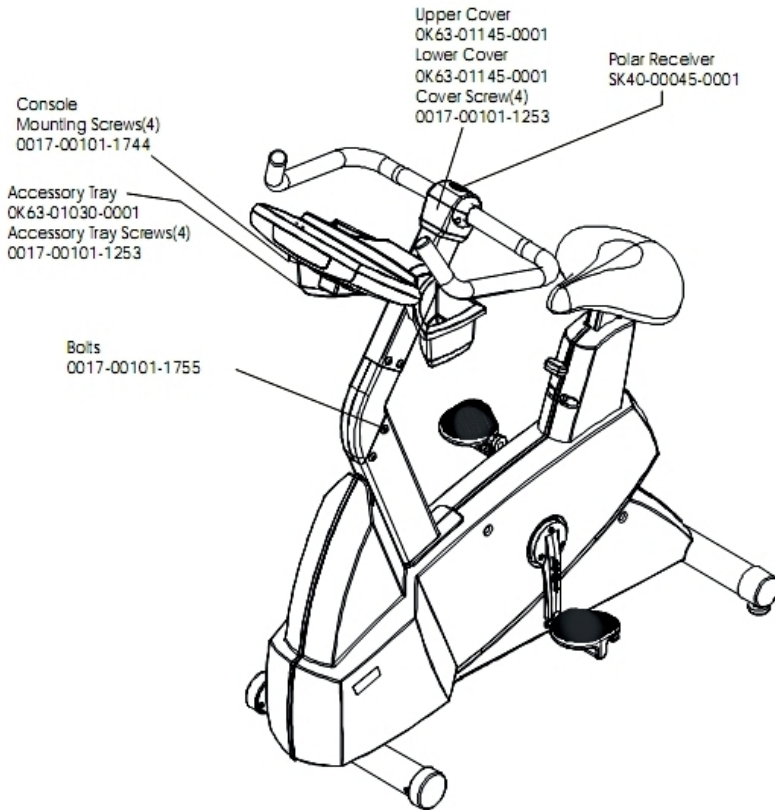

Console Mounting Screws and Polar Covers

Ref #	Part Number	Qty	Description
-	0017-00101-1755	8	Hardware: TORX Bolt 0.75"
-	0017-00101-1744	4	Hardware: Phillips Pan Screw
-	OK63-01145-0002	2	Upper Cover
-	OK63-01030-0001	1	Accessory Tray
-	SK40-00045-0001	1	Polar HR Kit
-	0017-00101-1253	8	Hardware: Screw