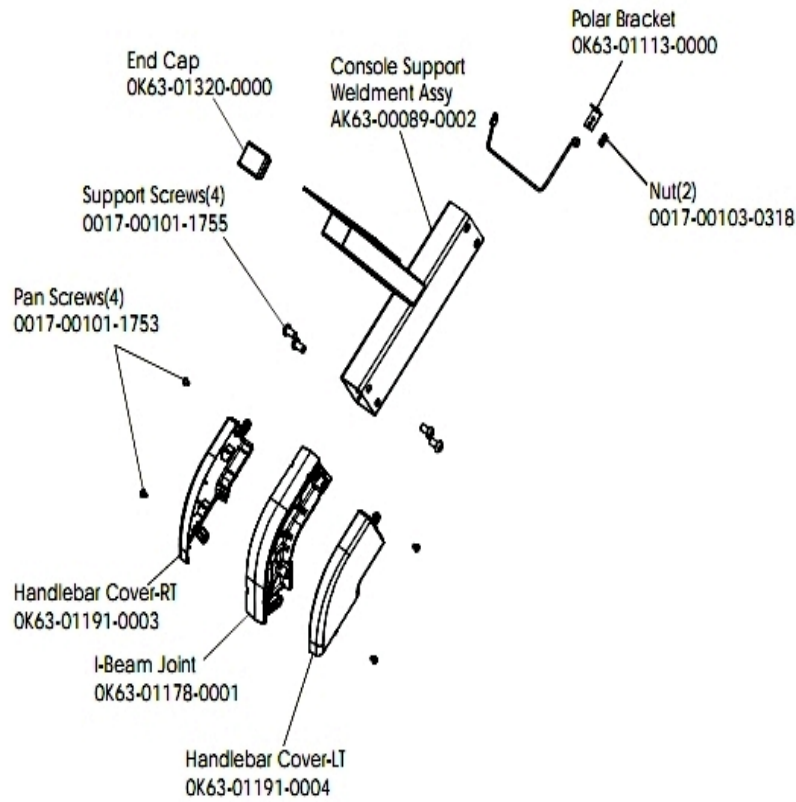

Console Support Assembly

Ref #	Part Number	Qty	Description
-	OK63-01191-0003	1	Handlebar Cover-Right
-	0017-00101-1755	4	Hardware: TORX Bolt 0.75"
-	OK63-01320-0000	1	End Cap
-	AK63-00089-0002	1	Console Support Weldment Assembly
-	0017-00101-1753	4	Hardware: Pan Screw 0.3125"
-	0017-00103-0318	2	Hardware: Nut
-	AK63-00294-0000	1	Console Support Assembly
-	OK63-01113-0000	1	Polar Bracket
-	OK63-01191-0004	1	Handlebar Cover-Left
-	OK63-01178-0001	1	I-Beam Joint