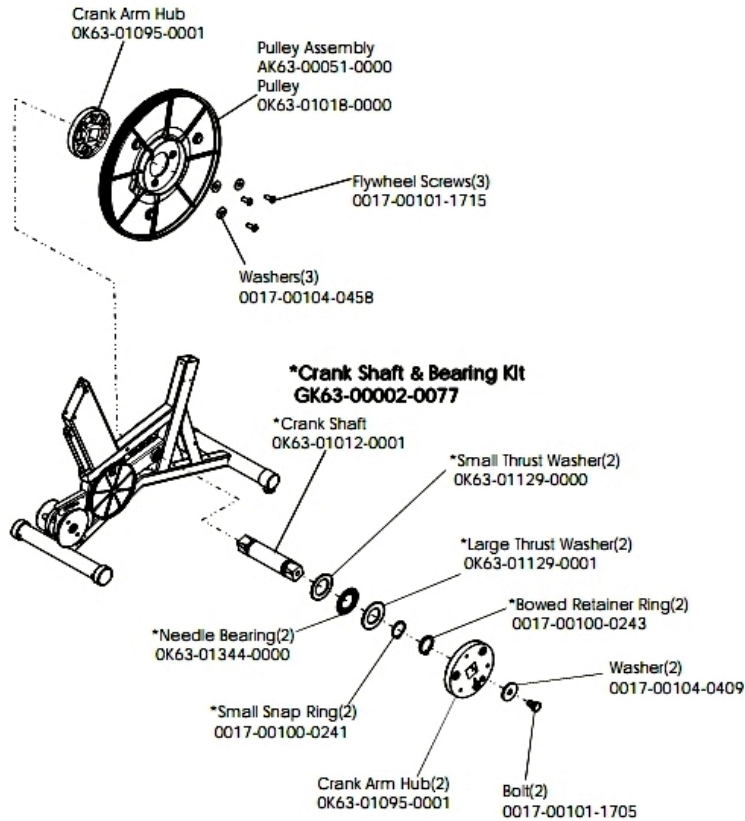

## Console and Related Components

Ref #	Part Number	Qty	Description
-	0017-00101-1650	13	Hardware: Phillips Pan Screw 0.375"
-	OK63-01029-0001	1	Battery Door
-	OK63-01277-0000	1	Console Decal
-	A084-92219-A027	1	Console Board - Upper
-	AK63-00166-0003	1	Bezel with Overlay Assembly. German Metric
-	AK63-00121-0001	1	Console Case Assembly
-	AK63-00289-0003	1	Console German Metric
-	OK63-01028-0001	1	Case

## Console Mounting Screws and Polar Covers

Ref #	Part Number	Qty	Description
-	0017-00101-1755	8	Hardware: TORX Bolt 0.75"
-	0017-00101-1744	4	Hardware: Phillips Pan Screw
-	OK63-01145-0002	2	Upper Cover
-	OK63-01030-0001	1	Accessory Tray
-	SK40-00045-0001	1	Polar HR Kit
-	0017-00101-1253	8	Hardware: Screw

# Console Support Assembly

Ref #	Part Number	Qty	Description
-	OK63-01191-0003	1	Handlebar Cover-Right
-	0017-00101-1755	4	Hardware: TORX Bolt 0.75"
-	OK63-01320-0000	1	End Cap
-	AK63-00089-0002	1	Console Support Weldment Assembly
-	0017-00101-1753	4	Hardware: Pan Screw 0.3125"
-	0017-00103-0318	2	Hardware: Nut
-	AK63-00294-0000	1	Console Support Assembly
-	OK63-01113-0000	1	Polar Bracket
-	OK63-01191-0004	1	Handlebar Cover-Left
-	OK63-01178-0001	1	I-Beam Joint

# Crankshaft and Bearing Assembly

Ref #	Part Number	Qty	Description
-	0017-00100-0241	2	Hardware: Small Snap Ring .984"
-	OK63-01344-0000	2	Hardware: Needle Bearing
-	0017-00101-1705	2	Hardware: Bolt 0.5"
-	OK63-01095-0001	3	Crank Arm Hub
-	0017-00101-1715	3	Hardware: TORX Cap Screw 0.625"
-	0017-00104-0409	2	Hardware: Washer 1.125" OD
-	0017-00100-0243	2	Hardware: Bowed Retaining Ring .984"
-	GK63-00002-0077	1	Crankshaft and Bearing Kit
-	AK63-00051-0000	1	Pulley Assembly
-	OK63-01129-0001	2	Hardware: Large Thrust Washer
-	OK63-01129-0000	2	Hardware: Small Thrust Washer
-	0017-00104-0458	3	Hardware: Flat Washer 0.75" OD
-	OK63-01018-0000	1	Crank Pulley
-	OK63-01012-0001	1	Crankshaft