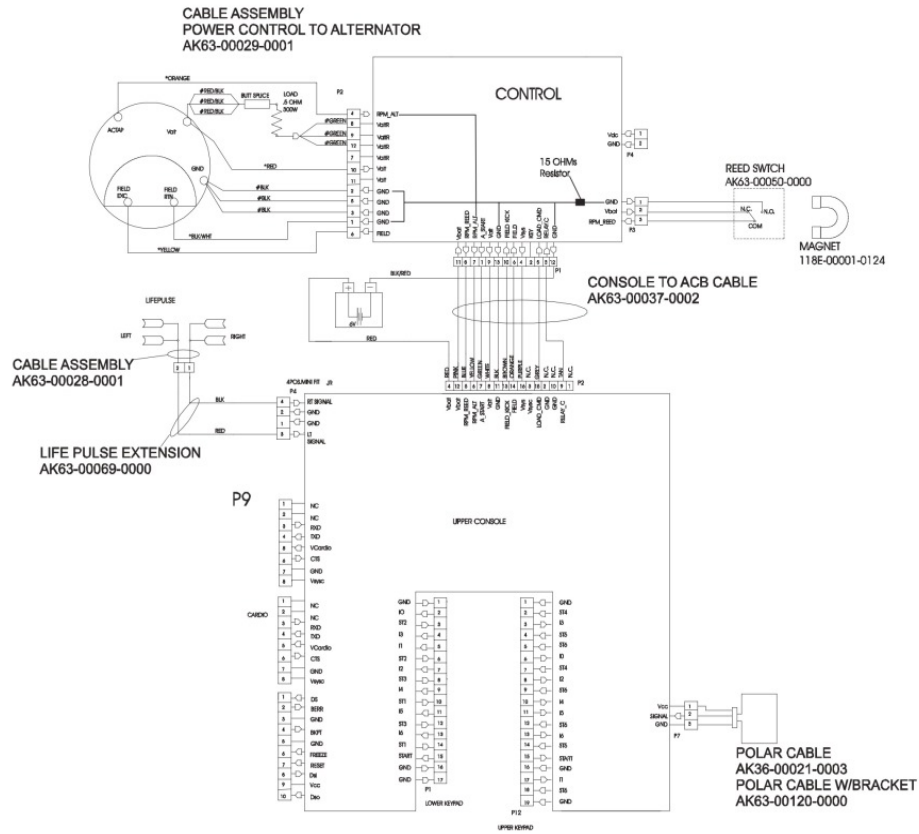

## Table of Contents

---

<a href="#">Alternator with Pulley</a> .....	3
<a href="#">Belts</a> .....	4
<a href="#">Cables</a> .....	5
<a href="#">Console and Related Components</a> .....	6
<a href="#">Console Mounting Screws and Polar Covers</a> .....	7
<a href="#">Console Support Assembly</a> .....	8
<a href="#">Crankshaft and Bearing Assembly</a> .....	9
<a href="#">Front Wheel Assembly</a> .....	10
<a href="#">Handlebar Assembly</a> .....	11
<a href="#">Idler Bracket Assembly</a> .....	12
<a href="#">Intermediate Shaft and Bearing Assembly</a> .....	13
<a href="#">Left Side Shroud and Crank Arm</a> .....	14
<a href="#">Miscellaneous</a> .....	15
<a href="#">PCB Mounting Bracket Assembly</a> .....	16
<a href="#">Resistor Assembly</a> .....	17
<a href="#">Right Side Shroud and Crank Arm</a> .....	18
<a href="#">Seat Latch Assembly</a> .....	19
<a href="#">Seat Post Assembly</a> .....	20
<a href="#">Seat Post Shrouds</a> .....	21

## Alternator with Pulley

Ref #	Part Number	Qty	Description
-	OK61-01027-0000	1	Flywheel: 6.75" D
-	0017-00103-0117	1	Hardware: Locking Nut 1/2" ID
-	AK63-00093-0000	1	Alternator w/Pulley
-	0017-00101-0956	1	Hardware: Bolt 2"
-	0017-00104-0044	2	Hardware: Washer 0.75" OD
-	0017-00009-0841	1	Alternator
-	0017-00009-0895	1	Alternator Brush Kit

## Belts

---

Ref #	Part Number	Qty	Description
-	OK63-01405-0000	1	BELT: POLY-V; 390J6; 39.00 IN
-	GK63-00002-0079	1	Kit: Upright/Rec Belt And Pulley

### Cables

Ref #	Part Number	Qty	Description
-	AK63-00120-0000	1	Polar Cable with Bracket
-	AK63-00069-0000	1	Heart Rate Cable
-	AK63-00029-0001	1	Power Control Cable Assembly
-	AK36-00021-0003	1	Cable Assembly
-	AK63-00028-0001	1	LifePulse Cable
-	118E-00001-0124	1	Auto-Start Magnet
-	AK63-00037-0002	1	Console Cable
-	AK63-00050-0000	1	Reed Switch Bracket Assembly