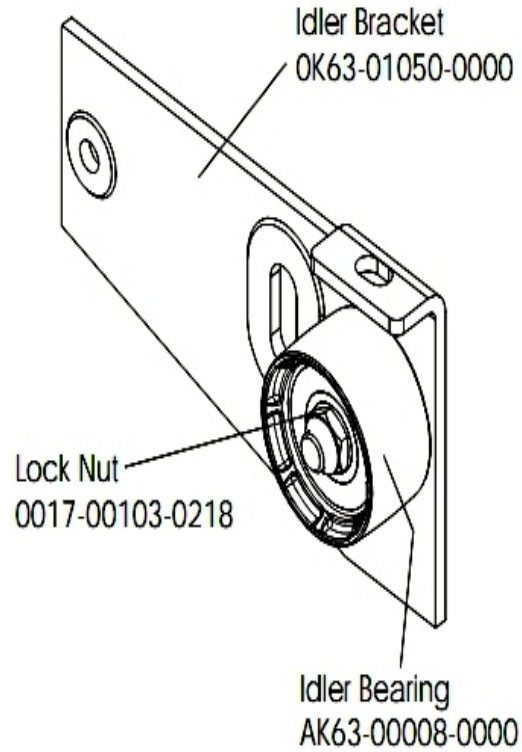

Idler Bracket Assembly

Ref #	Part Number	Qty	Description
-	0017-00103-0218	1	Hardware: Lock Nut 3/8" ID
-	AK63-00021-0000	1	Idler Bracket Assembly
-	AK63-00008-0000	1	Idler w/Bearing
-	OK63-01050-0000	1	Idler Bracket