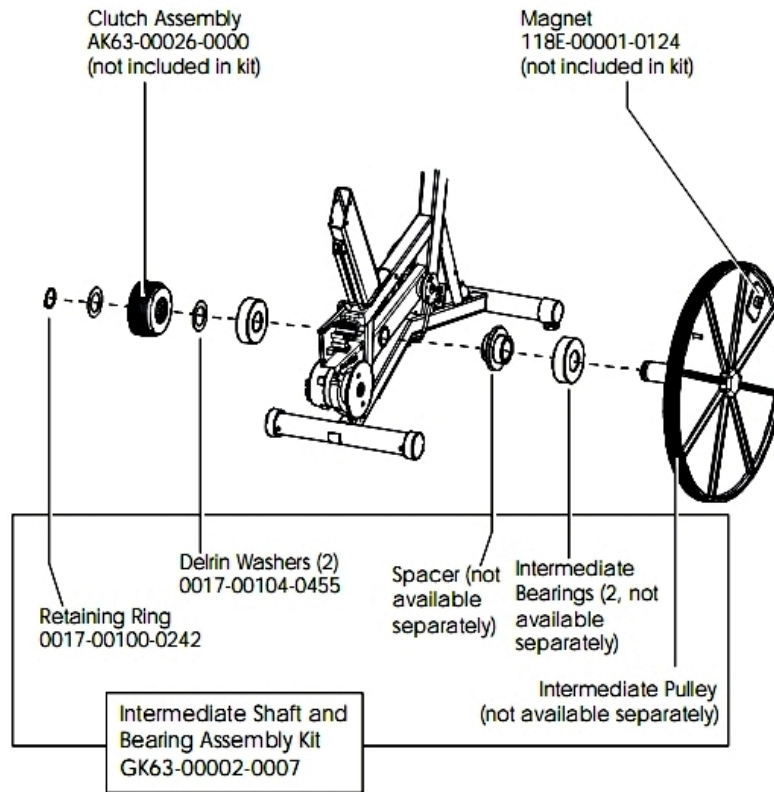

Intermediate Shaft and Bearing Assembly

Ref #	Part Number	Qty	Description
-	GK63-00002-0079	1	Kit: Upright/Rec Belt And Pulley
-	118E-00001-0124	1	Auto-Start Magnet
-	GK63-00002-0007	1	Intermediate Shaft and Bearing Assembly
-	0017-00100-0242	1	Hardware: Retaining Ring .781"
-	0017-00104-0455	2	Hardware: Delrin Washer 1.250" OD