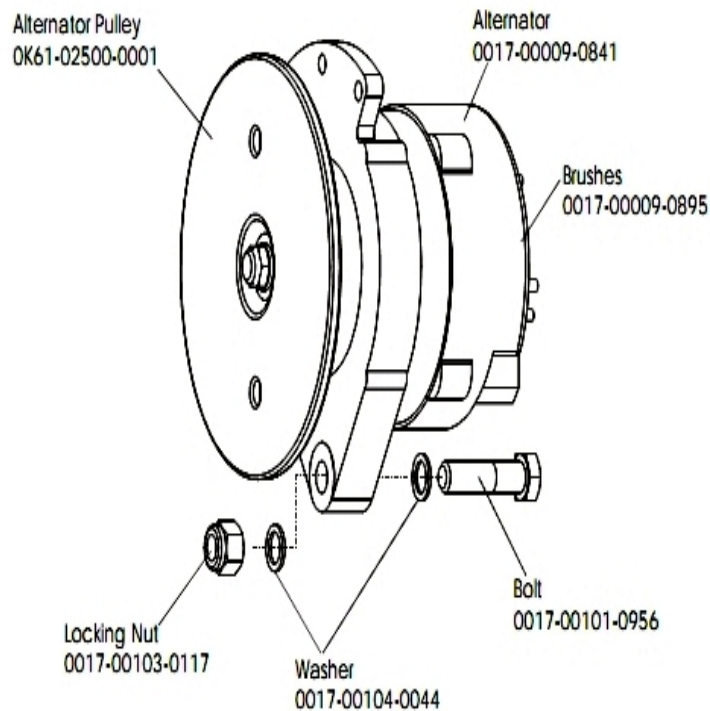

## Table of Contents

---

<a href="#">Alternator with Pulley</a> .....	3
<a href="#">Belts</a> .....	4
<a href="#">Cables</a> .....	5
<a href="#">Console and Related Components</a> .....	6
<a href="#">Console Mounting Screws and Polar Covers</a> .....	7
<a href="#">Console Support Assembly</a> .....	8
<a href="#">Crankshaft and Bearing Assembly</a> .....	9
<a href="#">Front Wheel Assembly</a> .....	10
<a href="#">Handlebar Assembly</a> .....	11
<a href="#">Idler Bracket Assembly</a> .....	12
<a href="#">Intermediate Shaft and Bearing Assembly</a> .....	13
<a href="#">Left Side Shroud and Crank Arm</a> .....	14
<a href="#">Miscellaneous</a> .....	15
<a href="#">PCB Mounting Bracket Assembly</a> .....	16
<a href="#">Resistor Assembly</a> .....	17
<a href="#">Right Side Shroud and Crank Arm</a> .....	18
<a href="#">Seat Latch Assembly</a> .....	19
<a href="#">Seat Post Assembly</a> .....	20
<a href="#">Seat Post Shrouds</a> .....	21

## Alternator with Pulley

Ref #	Part Number	Qty	Description
-	OK61-01027-0000	1	Flywheel: 6.75" D
-	0017-00103-0117	1	Hardware: Locking Nut 1/2" ID
-	AK63-00093-0000	1	Alternator w/Pulley
-	0017-00101-0956	1	Hardware: Bolt 2"
-	0017-00104-0044	2	Hardware: Washer 0.75" OD
-	0017-00009-0841	1	Alternator
-	0017-00009-0895	1	Alternator Brush Kit

## Belts

---

Ref #	Part Number	Qty	Description
-	OK63-01405-0000	1	BELT: POLY-V; 390J6; 39.00 IN
-	GK63-00002-0079	1	Kit: Upright/Rec Belt And Pulley