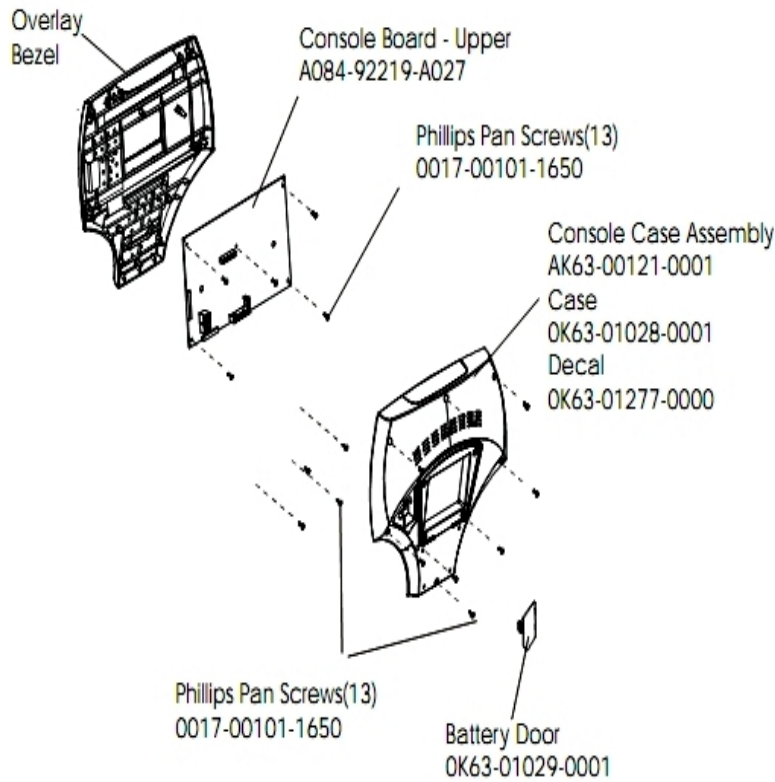

Console and Related Components

Ref #	Part Number	Qty	Description
-	0017-00101-1650	13	Hardware: Phillips Pan Screw 0.375"
-	OK63-01029-0001	1	Battery Door
-	OK63-01277-0000	1	Console Decal
-	A084-92219-A027	1	Console Board - Upper
-	AK63-00166-0003	1	Bezel with Overlay Assembly. German Metric
-	AK63-00121-0001	1	Console Case Assembly
-	AK63-00289-0003	1	Console German Metric
-	OK63-01028-0001	1	Case