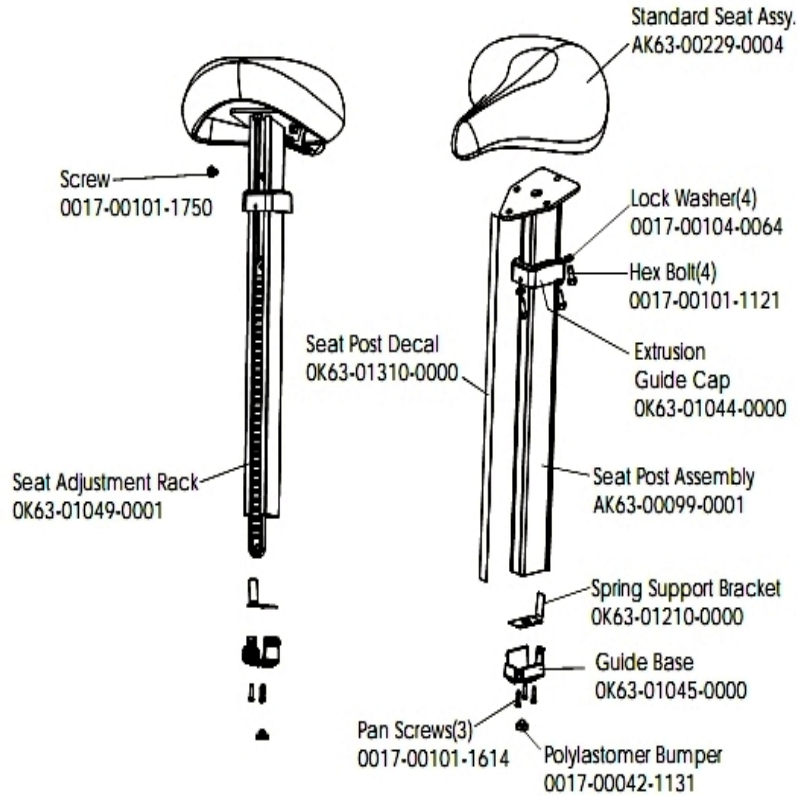

Seat Post Assembly

Ref #	Part Number	Qty	Description
-	AK63-00229-0004	1	Seat-Deluxe
-	OK63-01049-0001	1	Seat Adjustment Rack
-	OK63-01310-0000	1	Seat Post Decal
-	OK63-01045-0000	1	Guide Base
-	0017-00101-1614	3	Hardware: Screw 0.625"
-	0017-00042-1131	1	Bumper
-	AK63-00099-0001	1	Seat Post Assembly
-	OK63-01210-0000	1	Spring Support Bracket
-	OK63-01044-0000	1	Extrusion Guide Cap
-	0017-00104-0064	4	Hardware: Lock Washer 0.586" OD
-	0017-00101-1121	4	Hardware: Bolt 4.6875"
-	0017-00101-1750	1	Hardware: Screw 0.75"
-	AK63-00232-0003	1	Seat Post Assembly