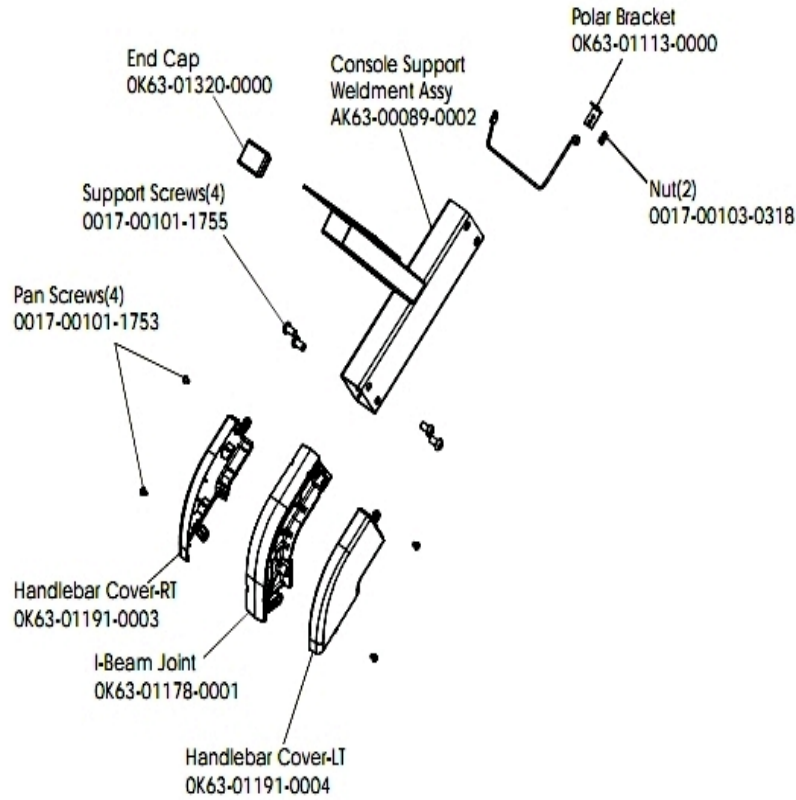

Belts

Ref #	Part Number	Qty	Description
-	OK63-01405-0000	1	BELT: POLY-V; 390J6; 39.00 IN
-	GK63-00002-0079	1	Kit: Upright/Rec Belt And Pulley

Cables

Ref #	Part Number	Qty	Description
-	AK63-00120-0000	1	Polar Cable with Bracket
-	AK63-00069-0000	1	Heart Rate Cable
-	AK63-00029-0001	1	Power Control Cable Assembly
-	AK36-00021-0003	1	Cable Assembly
-	AK63-00028-0001	1	LifePulse Cable
-	AK63-00037-0002	1	Console Cable
-	118E-00001-0124	1	Auto-Start Magnet
-	AK63-00050-0000	1	Reed Switch Bracket Assembly

Console and Related Components

Ref #	Part Number	Qty	Description
-	0017-00101-1650	13	Hardware: Phillips Pan Screw 0.375"
-	OK63-01029-0001	1	Battery Door
-	OK63-01277-0000	1	Console Decal
-	AK63-00166-0007	1	Bezel with Overlay Assembly. French Metric
-	A084-92219-A027	1	Console Board - Upper
-	AK63-00121-0001	1	Console Case Assembly
-	OK63-01028-0001	1	Case
-	AK63-00289-0007	1	Console French Metric

Console Mounting Screws and Polar Covers

Ref #	Part Number	Qty	Description
-	0017-00101-1755	8	Hardware: TORX Bolt 0.75"
-	OK63-01030-0001	1	Accessory Tray
-	OK63-01145-0002	2	Upper Cover
-	0017-00101-1744	4	Hardware: Phillips Pan Screw
-	SK40-00045-0001	1	Polar HR Kit
-	0017-00101-1253	8	Hardware: Screw

Console Support Assembly

Ref #	Part Number	Qty	Description
-	OK63-01191-0003	1	Handlebar Cover-Right
-	0017-00101-1755	4	Hardware: TORX Bolt 0.75"
-	0017-00101-1753	4	Hardware: Pan Screw 0.3125"
-	OK63-01113-0000	1	Polar Bracket
-	OK63-01191-0004	1	Handlebar Cover-Left
-	OK63-01178-0001	1	I-Beam Joint
-	0017-00103-0318	2	Hardware: Nut
-	AK63-00294-0000	1	Console Support Assembly
-	AK63-00089-0002	1	Console Support Weldment Assembly
-	OK63-01320-0000	1	End Cap