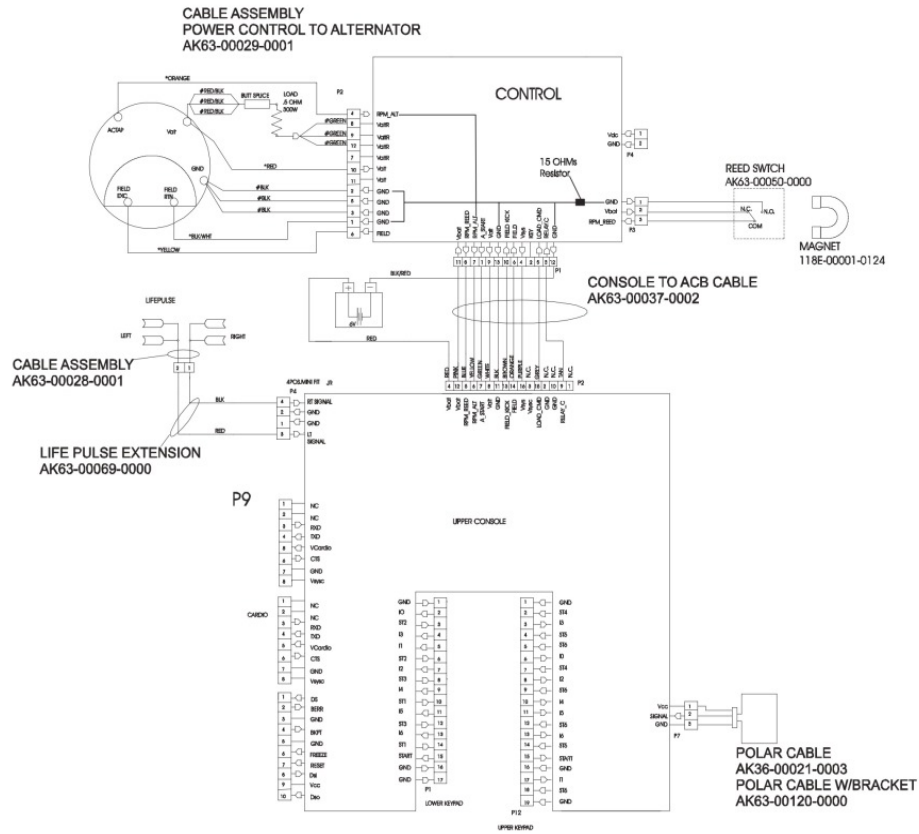

93Ci Lifecycle - Prewired - Heart Rate

93C-0300-04

Parts Manual

1/5/2019 7:25:33 AM

Table of Contents

Alternator with Pulley	3
Belts	4
Cables	5
Console and Related Components	6
Console Mounting Screws and Polar Covers	7
Console Support Assembly	8
Crankshaft and Bearing Assembly	9
Front Wheel Assembly	10
Handlebar Assembly	11
Idler Bracket Assembly	12
Intermediate Shaft and Bearing Assembly	13
Left Side Shroud and Crank Arm	14
Miscellaneous	15
PCB Mounting Bracket Assembly	16
Resistor Assembly	17
Right Side Shroud and Crank Arm	18
Seat Latch Assembly	19
Seat Post Assembly	20
Seat Post Shrouds	21

Alternator with Pulley

Ref #	Part Number	Qty	Description
-	OK61-01027-0000	1	Flywheel: 6.75" D
-	0017-00103-0117	1	Hardware: Locking Nut 1/2" ID
-	AK63-00093-0000	1	Alternator w/Pulley
-	0017-00101-0956	1	Hardware: Bolt 2"
-	0017-00104-0044	2	Hardware: Washer 0.75" OD
-	0017-00009-0841	1	Alternator
-	0017-00009-0895	1	Alternator Brush Kit

Belts

Ref #	Part Number	Qty	Description
-	OK63-01405-0000	1	BELT: POLY-V; 390J6; 39.00 IN
-	GK63-00002-0079	1	Kit: Upright/Rec Belt And Pulley

Cables

Ref #	Part Number	Qty	Description
-	AK63-00120-0000	1	Polar Cable with Bracket
-	AK63-00069-0000	1	Heart Rate Cable
-	AK63-00029-0001	1	Power Control Cable Assembly
-	AK36-00021-0003	1	Cable Assembly
-	AK63-00028-0001	1	LifePulse Cable
-	AK63-00037-0002	1	Console Cable
-	118E-00001-0124	1	Auto-Start Magnet
-	AK63-00050-0000	1	Reed Switch Bracket Assembly

Console and Related Components

Ref #	Part Number	Qty	Description
-	0017-00101-1650	13	Hardware: Phillips Pan Screw 0.375"
-	OK63-01029-0001	1	Battery Door
-	OK63-01277-0000	1	Console Decal
-	AK63-00166-0007	1	Bezel with Overlay Assembly. French Metric
-	A084-92219-A027	1	Console Board - Upper
-	AK63-00121-0001	1	Console Case Assembly
-	OK63-01028-0001	1	Case
-	AK63-00289-0007	1	Console French Metric