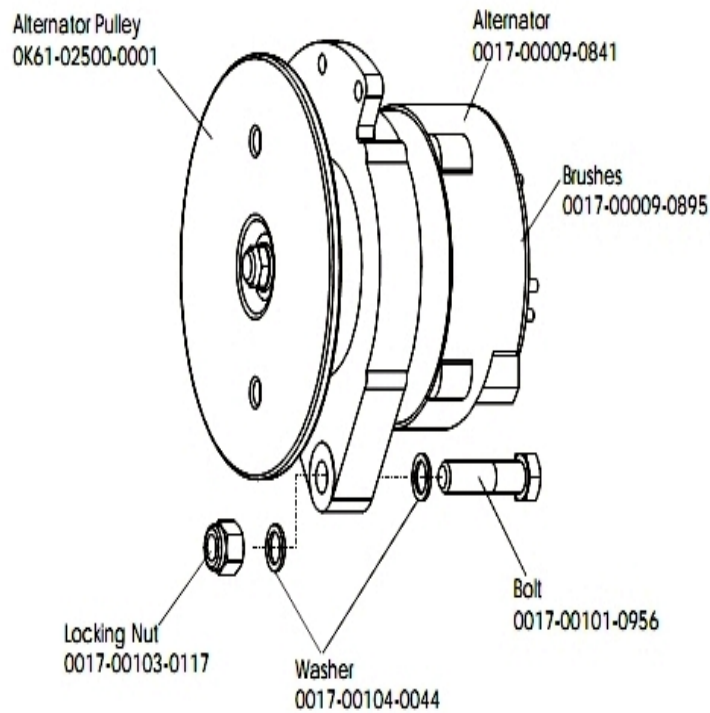

93Ci Lifecycle - Prewired - Heart Rate

93C-0300-04

Parts Manual

1/5/2019 7:25:33 AM

Table of Contents

Alternator with Pulley	3
Belts	4
Cables	5
Console and Related Components	6
Console Mounting Screws and Polar Covers	7
Console Support Assembly	8
Crankshaft and Bearing Assembly	9
Front Wheel Assembly	10
Handlebar Assembly	11
Idler Bracket Assembly	12
Intermediate Shaft and Bearing Assembly	13
Left Side Shroud and Crank Arm	14
Miscellaneous	15
PCB Mounting Bracket Assembly	16
Resistor Assembly	17
Right Side Shroud and Crank Arm	18
Seat Latch Assembly	19
Seat Post Assembly	20
Seat Post Shrouds	21

Alternator with Pulley

Ref #	Part Number	Qty	Description
-	OK61-01027-0000	1	Flywheel: 6.75" D
-	0017-00103-0117	1	Hardware: Locking Nut 1/2" ID
-	AK63-00093-0000	1	Alternator w/Pulley
-	0017-00101-0956	1	Hardware: Bolt 2"
-	0017-00104-0044	2	Hardware: Washer 0.75" OD
-	0017-00009-0841	1	Alternator
-	0017-00009-0895	1	Alternator Brush Kit

Belts

Ref #	Part Number	Qty	Description
-	OK63-01405-0000	1	BELT: POLY-V; 390J6; 39.00 IN
-	GK63-00002-0079	1	Kit: Upright/Rec Belt And Pulley

Cables

Ref #	Part Number	Qty	Description
-	AK63-00120-0000	1	Polar Cable with Bracket
-	AK63-00069-0000	1	Heart Rate Cable
-	AK63-00029-0001	1	Power Control Cable Assembly
-	AK36-00021-0003	1	Cable Assembly
-	AK63-00028-0001	1	LifePulse Cable
-	AK63-00037-0002	1	Console Cable
-	118E-00001-0124	1	Auto-Start Magnet
-	AK63-00050-0000	1	Reed Switch Bracket Assembly

Console and Related Components

Ref #	Part Number	Qty	Description
-	0017-00101-1650	13	Hardware: Phillips Pan Screw 0.375"
-	OK63-01029-0001	1	Battery Door
-	OK63-01277-0000	1	Console Decal
-	AK63-00166-0007	1	Bezel with Overlay Assembly. French Metric
-	A084-92219-A027	1	Console Board - Upper
-	AK63-00121-0001	1	Console Case Assembly
-	OK63-01028-0001	1	Case
-	AK63-00289-0007	1	Console French Metric