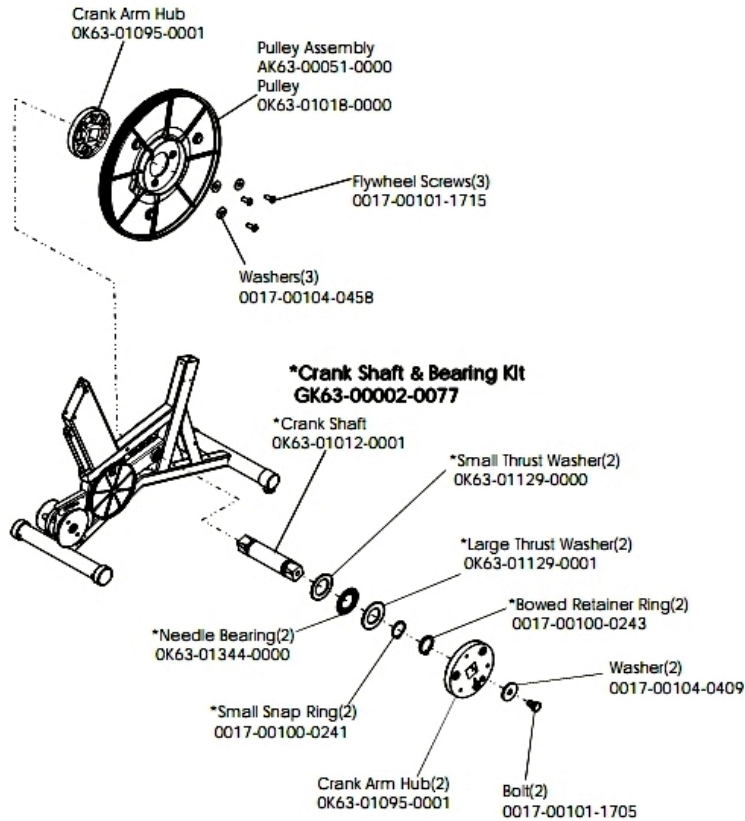

Console and Related Components

Ref #	Part Number	Qty	Description
-	0017-00101-1650	13	Hardware: Phillips Pan Screw 0.375"
-	OK63-01029-0001	1	Battery Door
-	OK63-01277-0000	1	Console Decal
-	AK63-00166-0007	1	Bezel with Overlay Assembly. French Metric
-	A084-92219-A027	1	Console Board - Upper
-	AK63-00121-0001	1	Console Case Assembly
-	OK63-01028-0001	1	Case
-	AK63-00289-0007	1	Console French Metric

Console Mounting Screws and Polar Covers

Ref #	Part Number	Qty	Description
-	0017-00101-1755	8	Hardware: TORX Bolt 0.75"
-	OK63-01030-0001	1	Accessory Tray
-	OK63-01145-0002	2	Upper Cover
-	0017-00101-1744	4	Hardware: Phillips Pan Screw
-	SK40-00045-0001	1	Polar HR Kit
-	0017-00101-1253	8	Hardware: Screw

Console Support Assembly

Ref #	Part Number	Qty	Description
-	OK63-01191-0003	1	Handlebar Cover-Right
-	0017-00101-1755	4	Hardware: TORX Bolt 0.75"
-	0017-00101-1753	4	Hardware: Pan Screw 0.3125"
-	OK63-01113-0000	1	Polar Bracket
-	OK63-01191-0004	1	Handlebar Cover-Left
-	OK63-01178-0001	1	I-Beam Joint
-	0017-00103-0318	2	Hardware: Nut
-	AK63-00294-0000	1	Console Support Assembly
-	AK63-00089-0002	1	Console Support Weldment Assembly
-	OK63-01320-0000	1	End Cap

Crankshaft and Bearing Assembly

Ref #	Part Number	Qty	Description
-	0017-00100-0241	2	Hardware: Small Snap Ring .984"
-	OK63-01344-0000	2	Hardware: Needle Bearing
-	0017-00101-1705	2	Hardware: Bolt 0.5"
-	OK63-01095-0001	3	Crank Arm Hub
-	OK63-01129-0000	2	Hardware: Small Thrust Washer
-	0017-00101-1715	3	Hardware: TORX Cap Screw 0.625"
-	0017-00100-0243	2	Hardware: Bowed Retaining Ring .984"
-	OK63-01012-0001	1	Crankshaft
-	GK63-00002-0077	1	Crankshaft and Bearing Kit
-	AK63-00051-0000	1	Pulley Assembly
-	OK63-01129-0001	2	Hardware: Large Thrust Washer
-	0017-00104-0458	3	Hardware: Flat Washer 0.75" OD
-	OK63-01018-0000	1	Crank Pulley
-	0017-00104-0409	2	Hardware: Washer 1.125" OD