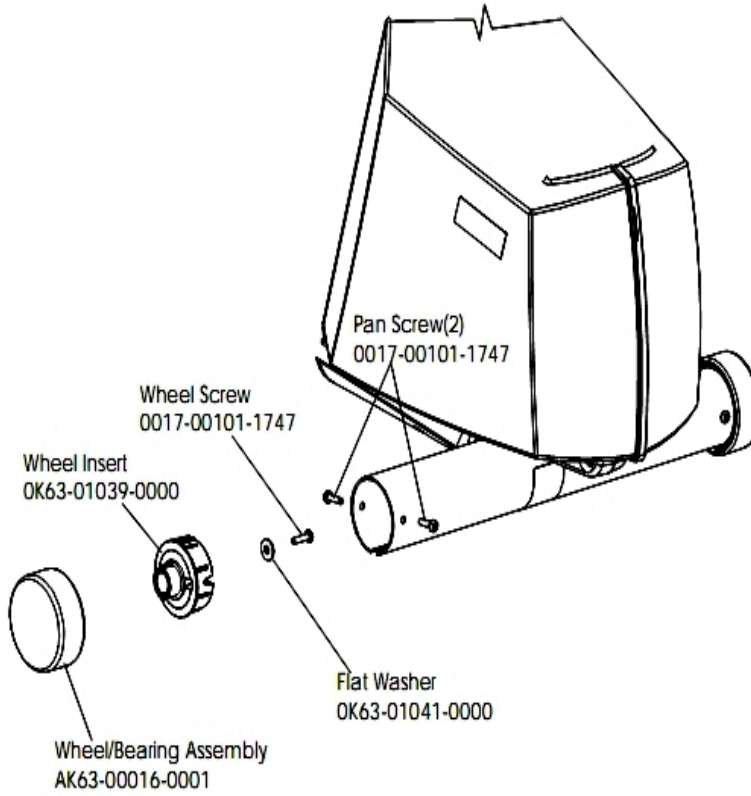

Front Wheel Assembly

Ref #	Part Number	Qty	Description
-	OK63-01041-0000	2	Hardware: Flat Washer
-	AK63-00016-0001	2	Wheel/Bearing Assembly
-	OK63-01039-0000	2	Wheel Insert
-	0017-00101-1747	6	Hardware: Pan Screw 0.75"
-	AK63-00017-0001	2	Front Wheel Assembly