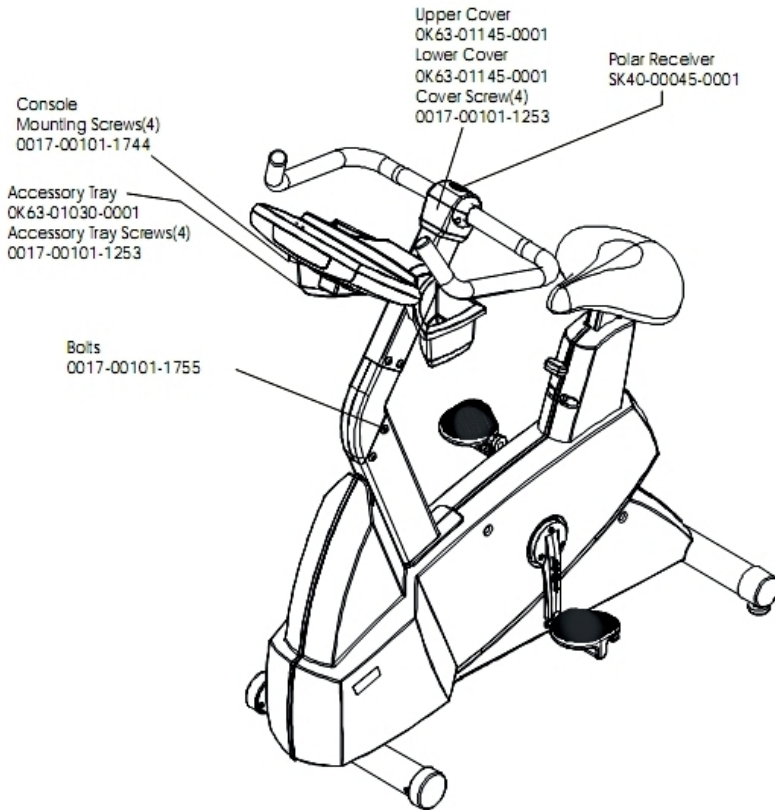

Console Mounting Screws and Polar Covers

Ref #	Part Number	Qty	Description
-	0017-00101-1755	8	Hardware: TORX Bolt 0.75"
-	OK63-01030-0001	1	Accessory Tray
-	OK63-01145-0002	2	Upper Cover
-	0017-00101-1744	4	Hardware: Phillips Pan Screw
-	SK40-00045-0001	1	Polar HR Kit
-	0017-00101-1253	8	Hardware: Screw