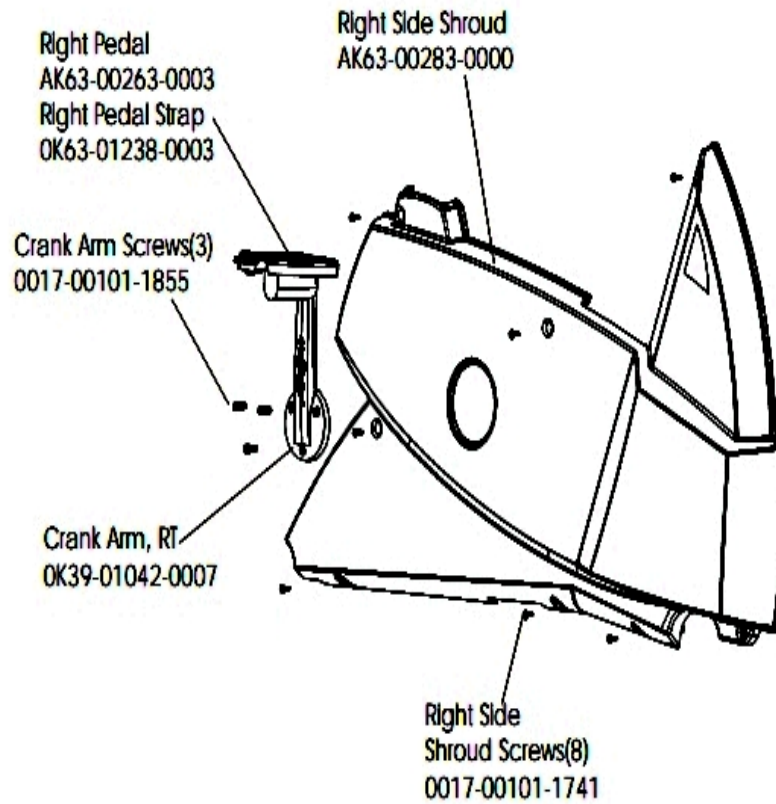

Right Side Shroud and Crank Arm

Ref #	Part Number	Qty	Description
-	OK63-01238-0003	1	Right Pedal Strap
-	AK63-00263-0003	1	Pedal: Right
-	AK63-00283-0000	1	Right Side Shroud
-	OK39-01042-0007	1	Crank Arm: Right
-	0017-00101-1741	8	Hardware: Screw
-	0017-00101-1855	3	Hardware: TORX Screw 0.875"