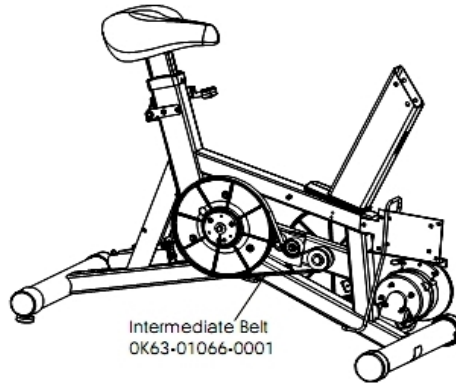

93Ci Lifecycle - Prewired - Heart Rate

93C-0300-04

Parts Manual

1/5/2019 7:25:33 AM

Table of Contents

Alternator with Pulley	3
Belts	4
Cables	5
Console and Related Components	6
Console Mounting Screws and Polar Covers	7
Console Support Assembly	8
Crankshaft and Bearing Assembly	9
Front Wheel Assembly	10
Handlebar Assembly	11
Idler Bracket Assembly	12
Intermediate Shaft and Bearing Assembly	13
Left Side Shroud and Crank Arm	14
Miscellaneous	15
PCB Mounting Bracket Assembly	16
Resistor Assembly	17
Right Side Shroud and Crank Arm	18
Seat Latch Assembly	19
Seat Post Assembly	20
Seat Post Shrouds	21

Alternator with Pulley

Ref #	Part Number	Qty	Description
-	OK61-01027-0000	1	Flywheel: 6.75" D
-	0017-00103-0117	1	Hardware: Locking Nut 1/2" ID
-	AK63-00093-0000	1	Alternator w/Pulley
-	0017-00101-0956	1	Hardware: Bolt 2"
-	0017-00104-0044	2	Hardware: Washer 0.75" OD
-	0017-00009-0841	1	Alternator
-	0017-00009-0895	1	Alternator Brush Kit

Belts

Ref #	Part Number	Qty	Description
-	OK63-01405-0000	1	BELT: POLY-V; 390J6; 39.00 IN
-	GK63-00002-0079	1	Kit: Upright/Rec Belt And Pulley

Cables

Ref #	Part Number	Qty	Description
-	AK63-00120-0000	1	Polar Cable with Bracket
-	AK63-00069-0000	1	Heart Rate Cable
-	AK63-00029-0001	1	Power Control Cable Assembly
-	AK36-00021-0003	1	Cable Assembly
-	AK63-00028-0001	1	LifePulse Cable
-	AK63-00037-0002	1	Console Cable
-	118E-00001-0124	1	Auto-Start Magnet
-	AK63-00050-0000	1	Reed Switch Bracket Assembly