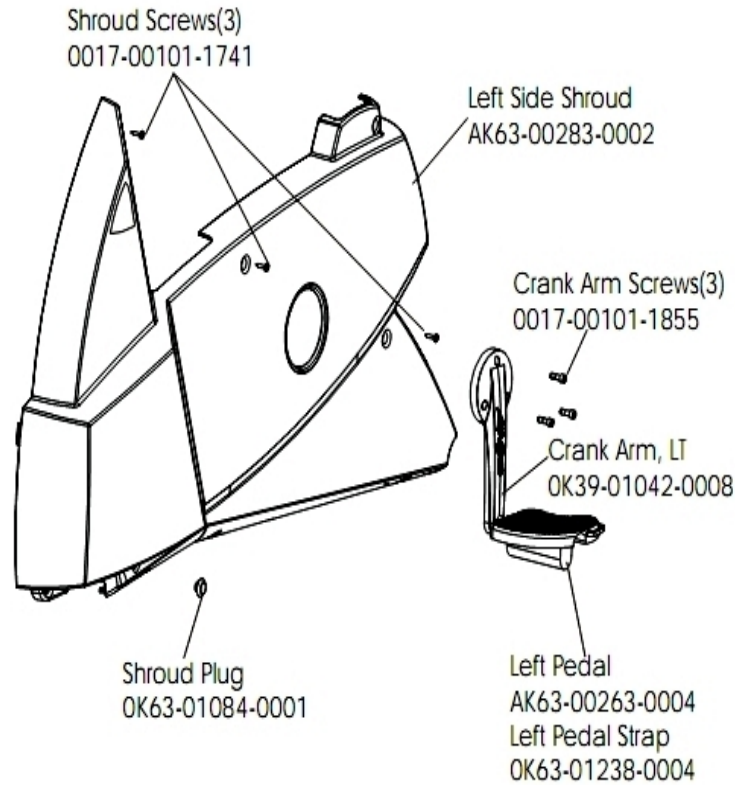

Left Side Shroud and Crank Arm

Ref #	Part Number	Qty	Description
-	0017-00101-1741	3	Hardware: Screw
-	OK39-01042-0008	1	Crank Arm: Left
-	OK63-01238-0004	1	Left Pedal Strap
-	AK63-00263-0004	1	Pedal: Left
-	AK63-00283-0002	1	Left Side Shroud
-	OK63-01084-0001	1	Shroud Plug
-	0017-00101-1855	3	Hardware: TORX Screw 0.875"