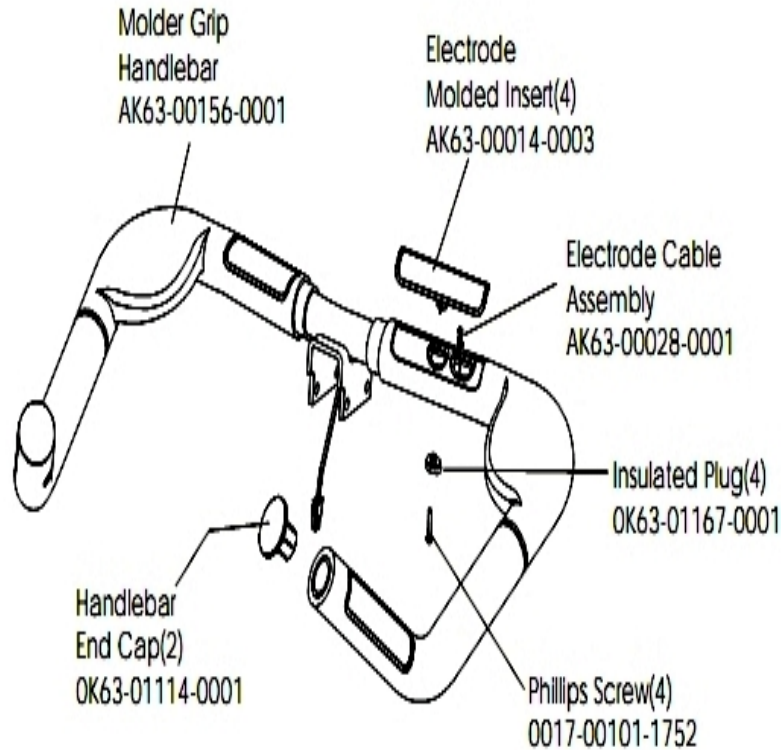

Console Support Assembly

Ref #	Part Number	Qty	Description
-	OK63-01191-0003	1	Handlebar Cover-Right
-	0017-00101-1755	4	Hardware: TORX Bolt 0.75"
-	0017-00101-1753	4	Hardware: Pan Screw 0.3125"
-	OK63-01113-0000	1	Polar Bracket
-	OK63-01191-0004	1	Handlebar Cover-Left
-	OK63-01178-0001	1	I-Beam Joint
-	0017-00103-0318	2	Hardware: Nut
-	AK63-00294-0000	1	Console Support Assembly
-	AK63-00089-0002	1	Console Support Weldment Assembly
-	OK63-01320-0000	1	End Cap

Crankshaft and Bearing Assembly

Ref #	Part Number	Qty	Description
-	0017-00100-0241	2	Hardware: Small Snap Ring .984"
-	OK63-01344-0000	2	Hardware: Needle Bearing
-	0017-00101-1705	2	Hardware: Bolt 0.5"
-	OK63-01095-0001	3	Crank Arm Hub
-	OK63-01129-0000	2	Hardware: Small Thrust Washer
-	0017-00101-1715	3	Hardware: TORX Cap Screw 0.625"
-	0017-00100-0243	2	Hardware: Bowed Retaining Ring .984"
-	OK63-01012-0001	1	Crankshaft
-	GK63-00002-0077	1	Crankshaft and Bearing Kit
-	AK63-00051-0000	1	Pulley Assembly
-	OK63-01129-0001	2	Hardware: Large Thrust Washer
-	0017-00104-0458	3	Hardware: Flat Washer 0.75" OD
-	OK63-01018-0000	1	Crank Pulley
-	0017-00104-0409	2	Hardware: Washer 1.125" OD

Handlebar Assembly

Ref #	Part Number	Qty	Description
-	0017-00101-1752	4	Hardware: Phillips Screw 1"
-	AK63-00014-0003	4	Heart Rate Electrode
-	AK63-00028-0001	1	LifePulse Cable
-	AK63-00091-0001	1	Handle Bar
-	OK63-01114-0001	2	Bullhorn Cap
-	OK66-01141-0002	4	Plug: Insulator; Stealth Grey; Purchased