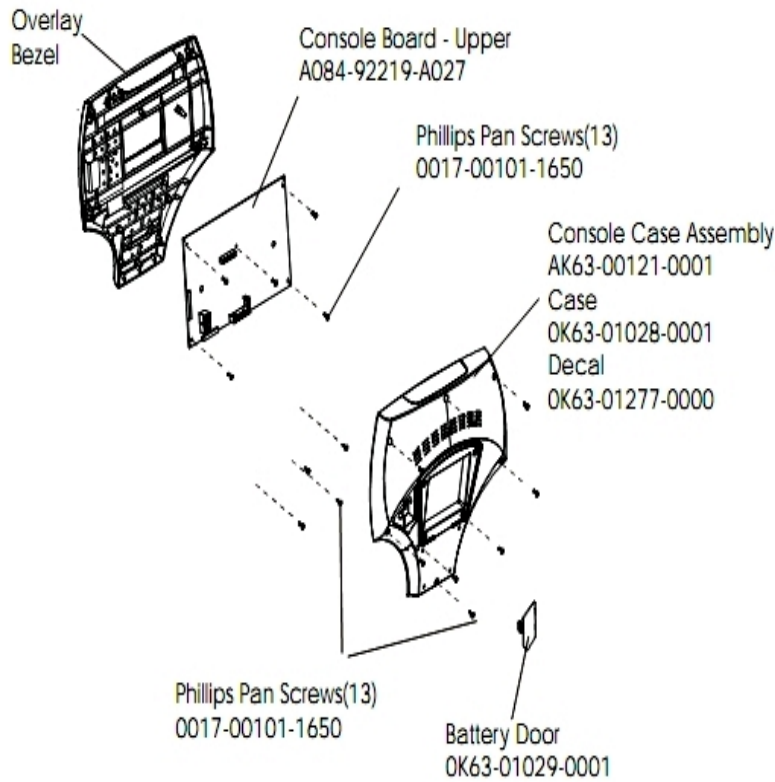

Belts

Ref #	Part Number	Qty	Description
-	OK63-01405-0000	1	BELT: POLY-V; 390J6; 39.00 IN
-	GK63-00002-0079	1	Kit: Upright/Rec Belt And Pulley

Cables

Ref #	Part Number	Qty	Description
-	AK63-00120-0000	1	Polar Cable with Bracket
-	AK63-00069-0000	1	Heart Rate Cable
-	AK63-00029-0001	1	Power Control Cable Assembly
-	AK36-00021-0003	1	Cable Assembly
-	AK63-00028-0001	1	LifePulse Cable
-	AK63-00037-0002	1	Console Cable
-	118E-00001-0124	1	Auto-Start Magnet
-	AK63-00050-0000	1	Reed Switch Bracket Assembly

Console and Related Components

Ref #	Part Number	Qty	Description
-	0017-00101-1650	13	Hardware: Phillips Pan Screw 0.375"
-	OK63-01029-0001	1	Battery Door
-	OK63-01277-0000	1	Console Decal
-	AK63-00166-0007	1	Bezel with Overlay Assembly. French Metric
-	A084-92219-A027	1	Console Board - Upper
-	AK63-00121-0001	1	Console Case Assembly
-	OK63-01028-0001	1	Case
-	AK63-00289-0007	1	Console French Metric