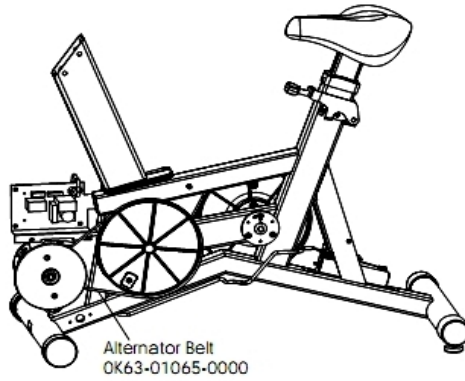

93Ci Lifecycle - Prewired - Heart Rate

93C-0300-04

Parts Manual

1/5/2019 7:25:33 AM

Table of Contents

Alternator with Pulley	3
Belts	4
Cables	5
Console and Related Components	6
Console Mounting Screws and Polar Covers	7
Console Support Assembly	8
Crankshaft and Bearing Assembly	9
Front Wheel Assembly	10
Handlebar Assembly	11
Idler Bracket Assembly	12
Intermediate Shaft and Bearing Assembly	13
Left Side Shroud and Crank Arm	14
Miscellaneous	15
PCB Mounting Bracket Assembly	16
Resistor Assembly	17
Right Side Shroud and Crank Arm	18
Seat Latch Assembly	19
Seat Post Assembly	20
Seat Post Shrouds	21

Alternator with Pulley

Ref #	Part Number	Qty	Description
-	OK61-01027-0000	1	Flywheel: 6.75" D
-	0017-00103-0117	1	Hardware: Locking Nut 1/2" ID
-	AK63-00093-0000	1	Alternator w/Pulley
-	0017-00101-0956	1	Hardware: Bolt 2"
-	0017-00104-0044	2	Hardware: Washer 0.75" OD
-	0017-00009-0841	1	Alternator
-	0017-00009-0895	1	Alternator Brush Kit

Belts

Ref #	Part Number	Qty	Description
-	OK63-01405-0000	1	BELT: POLY-V; 390J6; 39.00 IN
-	GK63-00002-0079	1	Kit: Upright/Rec Belt And Pulley

Cables

Ref #	Part Number	Qty	Description
-	AK63-00120-0000	1	Polar Cable with Bracket
-	AK63-00069-0000	1	Heart Rate Cable
-	AK63-00029-0001	1	Power Control Cable Assembly
-	AK36-00021-0003	1	Cable Assembly
-	AK63-00028-0001	1	LifePulse Cable
-	AK63-00037-0002	1	Console Cable
-	118E-00001-0124	1	Auto-Start Magnet
-	AK63-00050-0000	1	Reed Switch Bracket Assembly