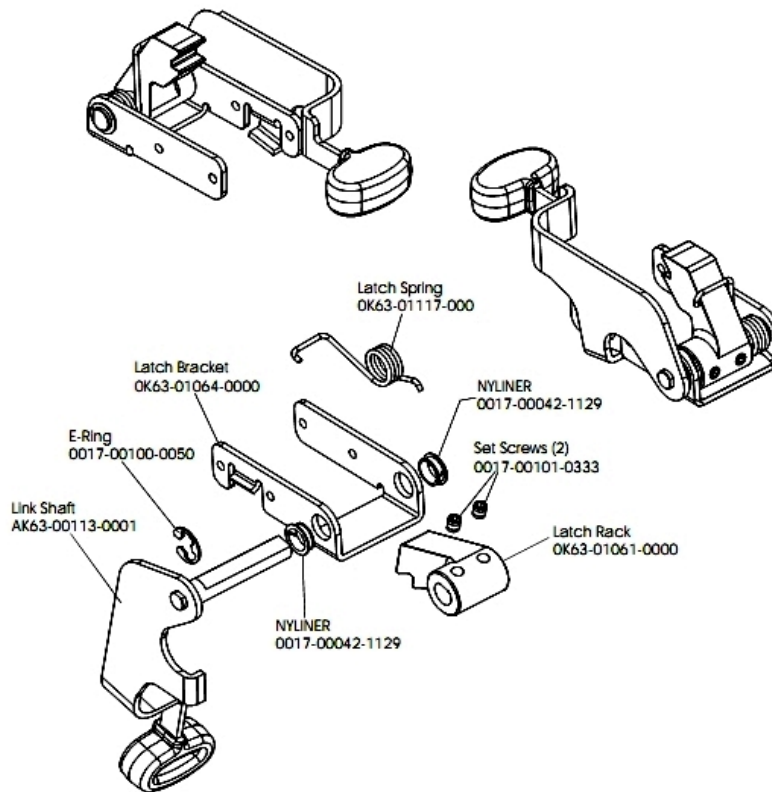

PCB Mounting Bracket Assembly

Ref #	Part Number	Qty	Description
-	0017-00101-0975	2	Hardware: Mounting Bolt 0.375"
-	AK63-00049-0000	1	PCB Mounting Bracket
-	0017-00003-0685	1	6V Battery
-	0017-00101-0823	4	Hardware: Screw 0.75"
-	B084-92218-0000	1	PCB Circuit Board
-	OK63-01211-0000	1	Battery Mounting Bracket
-	0017-00042-0821	4	Hardware: Plastic Grommet

Resistor Assembly

Ref #	Part Number	Qty	Description
-	0017-00103-0081	3	Hardware: Hex Nut ID
-	OK63-01166-0000	1	Resistor Mounting Rod
-	AK63-00047-0000	1	Resistor Assembly
-	0017-00101-1282	2	Hardware: TORX Screw 0.375"
-	OK63-01215-0000	1	Hardware: Resistor Retainer
-	OK63-01165-0000	2	Resistor Bracket
-	100E-00002-0084	1	Resistor
-	AK63-00029-0001	1	Power Control Cable Assembly

Right Side Shroud and Crank Arm

Ref #	Part Number	Qty	Description
-	OK63-01238-0003	1	Right Pedal Strap
-	AK63-00263-0003	1	Pedal: Right
-	AK63-00283-0000	1	Right Side Shroud
-	OK39-01042-0007	1	Crank Arm: Right
-	0017-00101-1741	8	Hardware: Screw
-	0017-00101-1855	3	Hardware: TORX Screw 0.875"

Seat Latch Assembly

Ref #	Part Number	Qty	Description
-	AK63-00043-0001	1	Seat Latch Assembly
-	0017-00101-0333	2	Hardware: Screw 0.3125"
-	OK63-01117-0000	1	Latch Spring
-	0017-00100-0050	1	Hardware: E-Ring .5"
-	OK63-01061-0000	1	Latch Rack
-	AK63-00113-0001	1	Link Shaft Assembly
-	OK63-01064-0000	1	Latch Bracket
-	0017-00042-1129	2	Hardware: Nyliner Ring - 1/2" Diameter