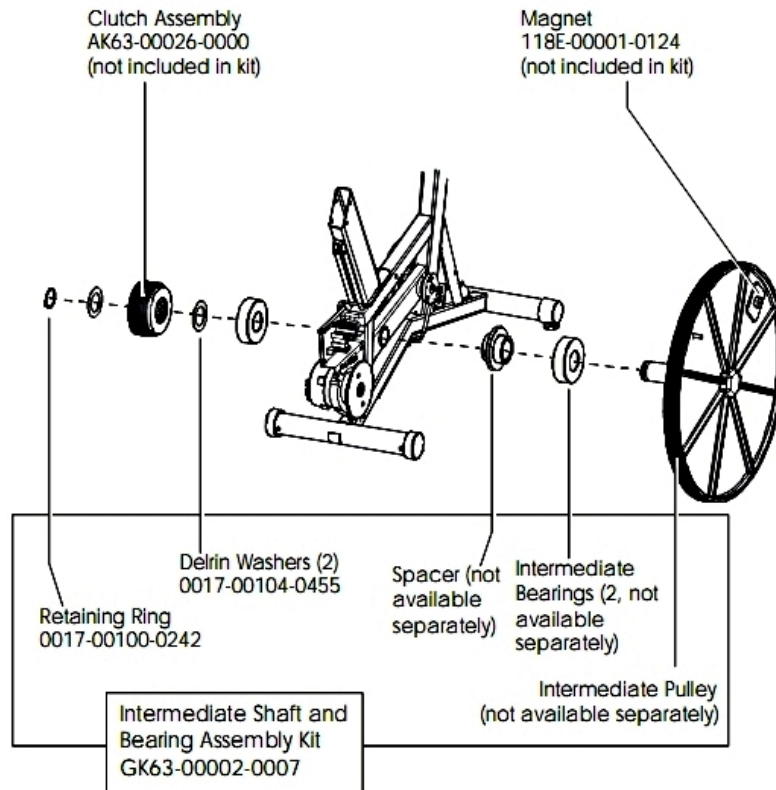

Intermediate Shaft and Bearing Assembly

Ref #	Part Number	Qty	Description
-	GK63-00002-0079	1	Kit: Upright/Rec Belt And Pulley
-	118E-00001-0124	1	Auto-Start Magnet
-	0017-00104-0455	2	Hardware: Delrin Washer 1.250" OD
-	0017-00100-0242	1	Hardware: Retaining Ring .781"
-	GK63-00002-0007	1	Intermediate Shaft and Bearing Assembly