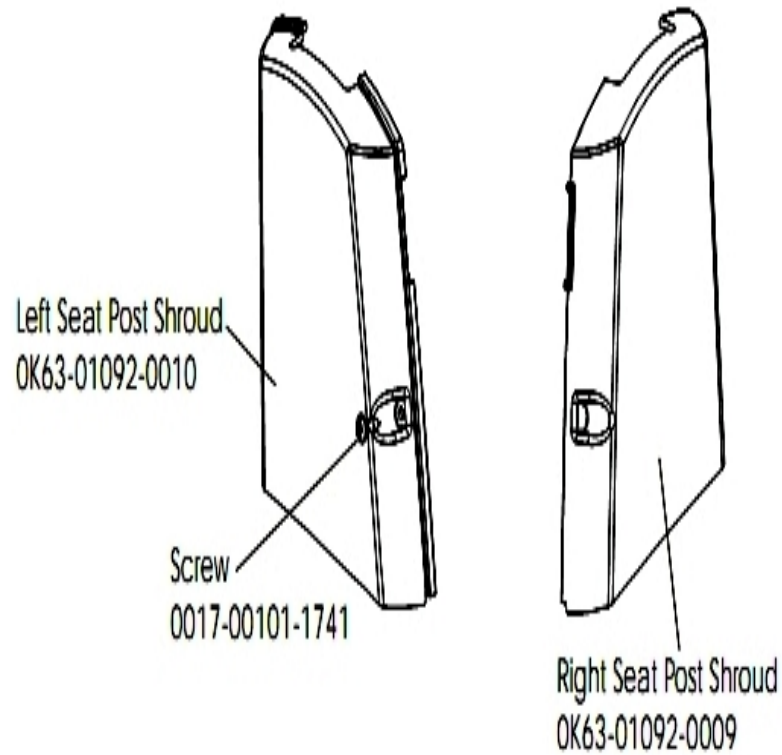

Seat Post Shrouds

Ref #	Part Number	Qty	Description
-	OK63-01092-0009	1	Right Seat Post Shroud
-	0017-00101-1741	1	Hardware: Screw
-	OK63-01092-0010	1	Left Seat Post Shroud