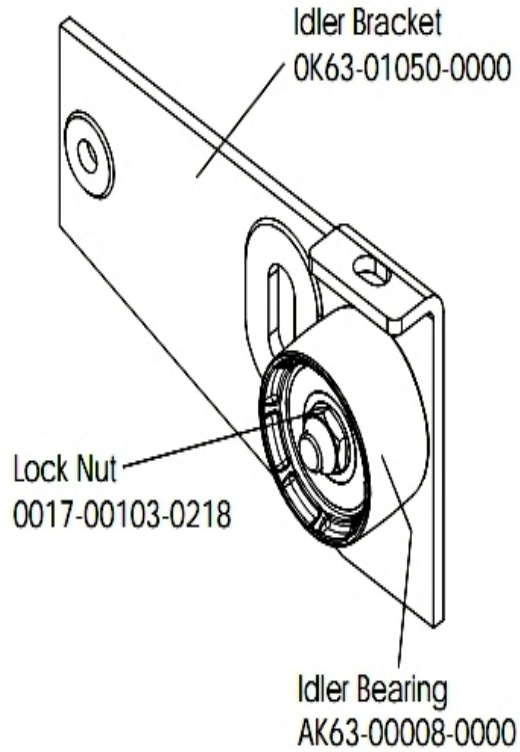

Crankshaft and Bearing Assembly

Ref #	Part Number	Qty	Description
-	0017-00100-0241	2	Hardware: Small Snap Ring .984"
-	OK63-01344-0000	2	Hardware: Needle Bearing
-	0017-00101-1705	2	Hardware: Bolt 0.5"
-	OK63-01095-0001	3	Crank Arm Hub
-	OK63-01129-0000	2	Hardware: Small Thrust Washer
-	0017-00101-1715	3	Hardware: TORX Cap Screw 0.625"
-	0017-00100-0243	2	Hardware: Bowed Retaining Ring .984"
-	OK63-01012-0001	1	Crankshaft
-	GK63-00002-0077	1	Crankshaft and Bearing Kit
-	AK63-00051-0000	1	Pulley Assembly
-	OK63-01129-0001	2	Hardware: Large Thrust Washer
-	0017-00104-0458	3	Hardware: Flat Washer 0.75" OD
-	OK63-01018-0000	1	Crank Pulley
-	0017-00104-0409	2	Hardware: Washer 1.125" OD

Front Wheel Assembly

Ref #	Part Number	Qty	Description
-	OK63-01041-0000	2	Hardware: Flat Washer
-	AK63-00016-0001	2	Wheel/Bearing Assembly
-	OK63-01039-0000	2	Wheel Insert
-	0017-00101-1747	6	Hardware: Pan Screw 0.75"
-	AK63-00017-0001	2	Front Wheel Assembly

Handlebar Assembly

Ref #	Part Number	Qty	Description
-	0017-00101-1752	4	Hardware: Phillips Screw 1"
-	AK63-00014-0003	4	Heart Rate Electrode
-	AK63-00028-0001	1	LifePulse Cable
-	AK63-00091-0001	1	Handle Bar
-	OK63-01114-0001	2	Bullhorn Cap
-	OK66-01141-0002	4	Plug: Insulator; Stealth Grey; Purchased

Idler Bracket Assembly

Ref #	Part Number	Qty	Description
-	0017-00103-0218	1	Hardware: Lock Nut 3/8" ID
-	OK63-01050-0000	1	Idler Bracket
-	AK63-00008-0000	1	Idler w/Bearing
-	AK63-00021-0000	1	Idler Bracket Assembly