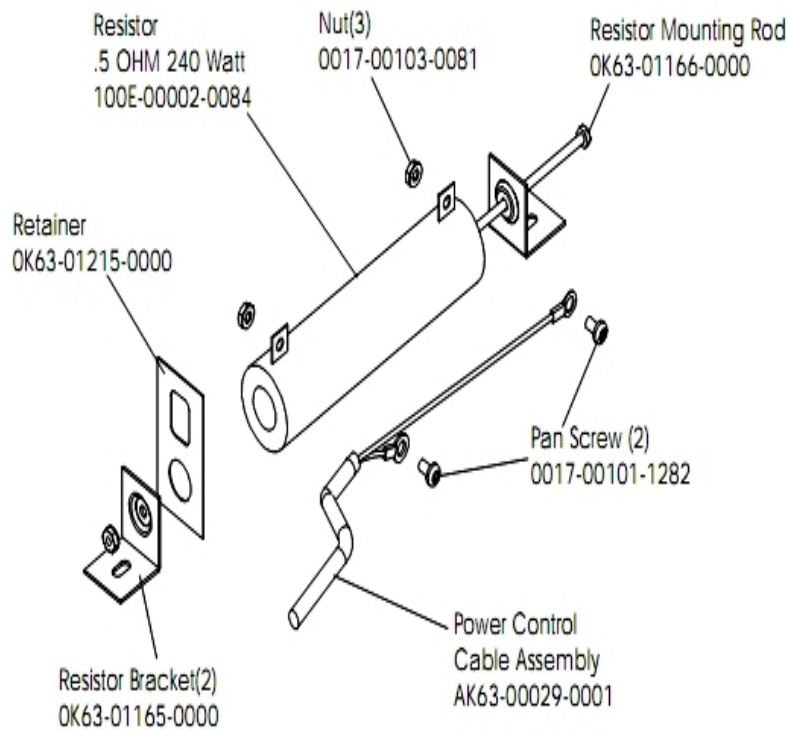

Resistor Assembly

Ref #	Part Number	Qty	Description
-	0017-00103-0081	3	Hardware: Hex Nut ID
-	OK63-01166-0000	1	Resistor Mounting Rod
-	AK63-00047-0000	1	Resistor Assembly
-	0017-00101-1282	2	Hardware: TORX Screw 0.375"
-	OK63-01215-0000	1	Hardware: Resistor Retainer
-	OK63-01165-0000	2	Resistor Bracket
-	100E-00002-0084	1	Resistor
-	AK63-00029-0001	1	Power Control Cable Assembly