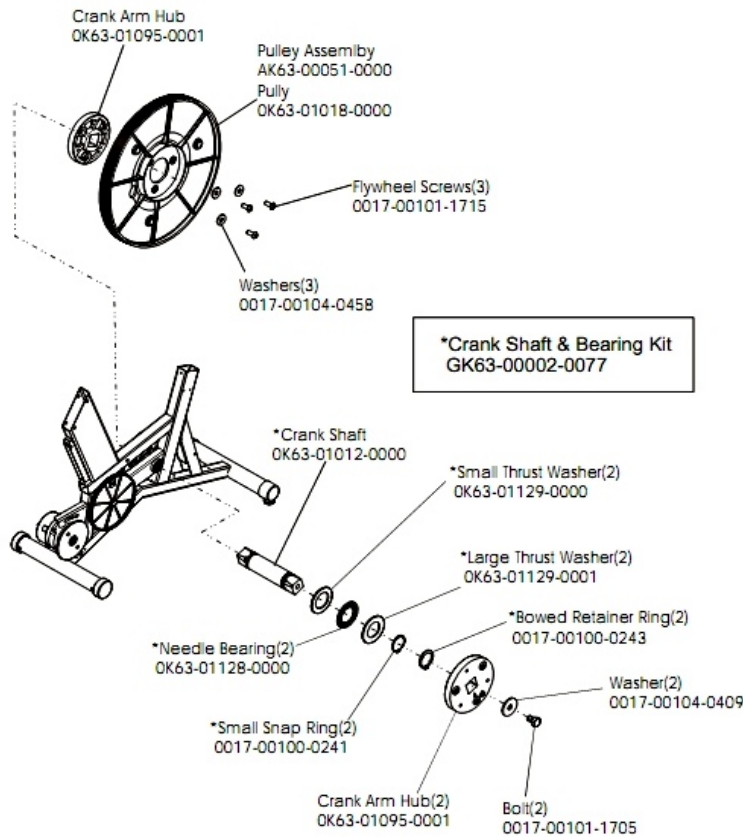

Belts

Ref #	Part Number	Qty	Description
-	GK63-00002-0079	1	Kit: Upright/Rec Belt And Pulley
-	OK63-01405-0000	1	BELT: POLY-V; 390J6; 39.00 IN

Console and Related Components

Ref #	Part Number	Qty	Description
-	AK63-00166-0001	1	Bezel with Overlay Assembly. English Metric
-	OK63-01028-0001	1	Case
-	A084-92220-A005	1	Console Board - Upper
-	OK63-01029-0001	1	Battery Door
-	0017-00101-1650	26	Hardware: Phillips Pan Screw 0.375"
-	OK63-01277-0000	1	Console Decal
-	AK63-00161-0001	1	Console Assembly English Metric
-	AK63-00121-0001	1	Console Case Assembly

Console Mounting Screws and Polar Covers

Ref #	Part Number	Qty	Description
-	0K63-01145-0002	1	Upper Cover
-	0017-00101-1744	10	Hardware: Phillips Pan Screw
-	0K63-01146-0001	1	Lower Cover

Console Support Assembly

Ref #	Part Number	Qty	Description
-	OK63-01191-0003	1	Handlebar Cover-Right
-	OK63-01191-0004	1	Handlebar Cover-Left
-	0017-00101-1753	4	Hardware: Pan Screw 0.3125"
-	0017-00101-1755	4	Hardware: TORX Bolt 0.75"
-	AK63-00037-0002	1	Console Cable
-	AK36-00021-0003	1	Cable Assembly
-	AK63-00089-0002	1	Console Support Weldment Assembly
-	OK63-01320-0000	1	End Cap
-	OK63-01178-0001	1	I-Beam Joint
-	0017-00103-0318	2	Hardware: Nut
-	OK63-01113-0000	1	Polar Bracket

Crankshaft and Bearing Assembly

Ref #	Part Number	Qty	Description
-	AK63-00051-0000	1	Pulley Assembly
-	OK63-01128-0000	2	Needle Bearing
-	0017-00104-0409	2	Hardware: Washer 1.125" OD
-	OK63-01095-0001	3	Crank Arm Hub
-	OK63-01012-0000	1	Crank Shaft
-	OK63-01129-0000	2	Hardware: Small Thrust Washer
-	OK63-01129-0001	2	Hardware: Large Thrust Washer
-	0017-00100-0241	2	Hardware: Small Snap Ring .984"
-	0017-00101-1715	3	Hardware: TORX Cap Screw 0.625"
-	0017-00101-1705	2	Hardware: Bolt 0.5"
-	OK63-01018-0000	1	Crank Pulley
-	0017-00104-0458	3	Hardware: Flat Washer 0.75" OD
-	GK63-00002-0077	1	Crankshaft and Bearing Kit
-	0017-00100-0243	2	Hardware: Bowed Retaining Ring .984"