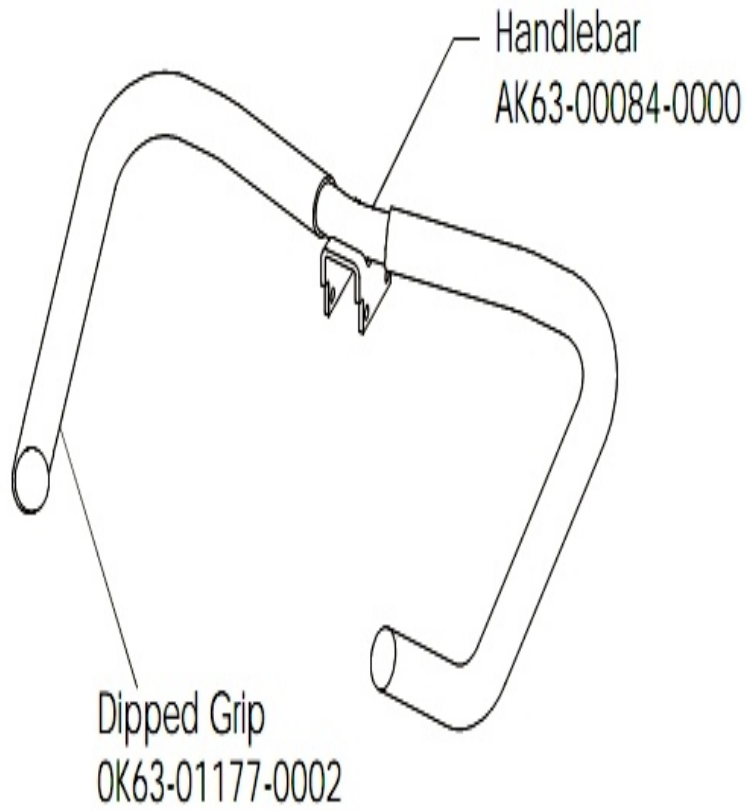

Handlebar Assembly

Ref #	Part Number	Qty	Description
-	AK63-00101-0001	1	Handlebar Assembly
-	AK63-00084-0000	1	Handlebar
-	OK63-01177-0002	1	Dipped Grip