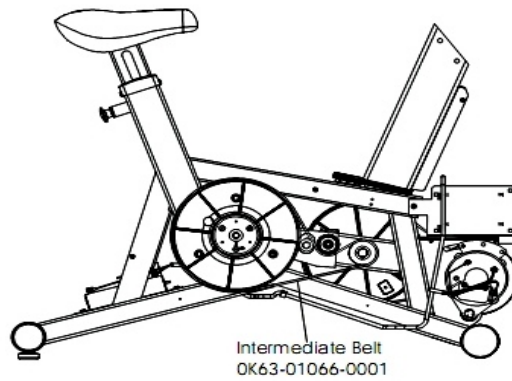

93C Lifecycle - Arctic Silver

93CW-0103-02

Parts Manual

1/5/2019 7:34:06 AM

LifeFitness
WHAT WE LIVE FOR

Table of Contents

[Alternator with Pulley](#).....3
[Belts](#).....4
[Cables](#).....5
[Console and Related Components](#).....6
[Console Mounting Screws and Polar Covers](#).....7
[Console Support Assembly](#).....8
[Crankshaft and Bearing Assembly](#).....9
[Front Wheels](#).....10
[Handlebar Assembly](#).....11
[Idler Bracket Assembly](#).....12
[Intermediate Shaft and Bearing Assembly](#).....13
[Left Side Shroud and Crankarm](#).....14
[PCB Mounting Bracket Assembly](#).....15
[References](#).....16
[Resistor Assembly](#).....17
[Right Side Shroud and Crankarm](#).....18
[Seat Latch Assembly](#).....19
[Seat Post Assembly](#).....20
[Seat Post Shrouds](#).....21

Alternator with Pulley

Ref #	Part Number	Qty	Description
-	0017-00103-0117	1	Hardware: Locking Nut 1/2" ID
-	OK61-01027-0000	1	Flywheel: 6.75" D
-	AK63-00093-0000	1	Alternator w/Pulley
-	0017-00104-0044	2	Hardware: Washer 0.75" OD
-	0017-00101-0956	1	Hardware: Bolt 2"
-	0017-00009-0895	1	Alternator Brush Kit
-	0017-00009-0841	1	Alternator

Belts

Ref #	Part Number	Qty	Description
-	GK63-00002-0079	1	Kit: Upright/Rec Belt And Pulley
-	OK63-01405-0000	1	BELT: POLY-V; 390J6; 39.00 IN

Console and Related Components

Ref #	Part Number	Qty	Description
-	AK63-00166-0001	1	Bezel with Overlay Assembly. English Metric
-	OK63-01028-0001	1	Case
-	A084-92220-A005	1	Console Board - Upper
-	OK63-01029-0001	1	Battery Door
-	0017-00101-1650	26	Hardware: Phillips Pan Screw 0.375"
-	OK63-01277-0000	1	Console Decal
-	AK63-00161-0001	1	Console Assembly English Metric
-	AK63-00121-0001	1	Console Case Assembly