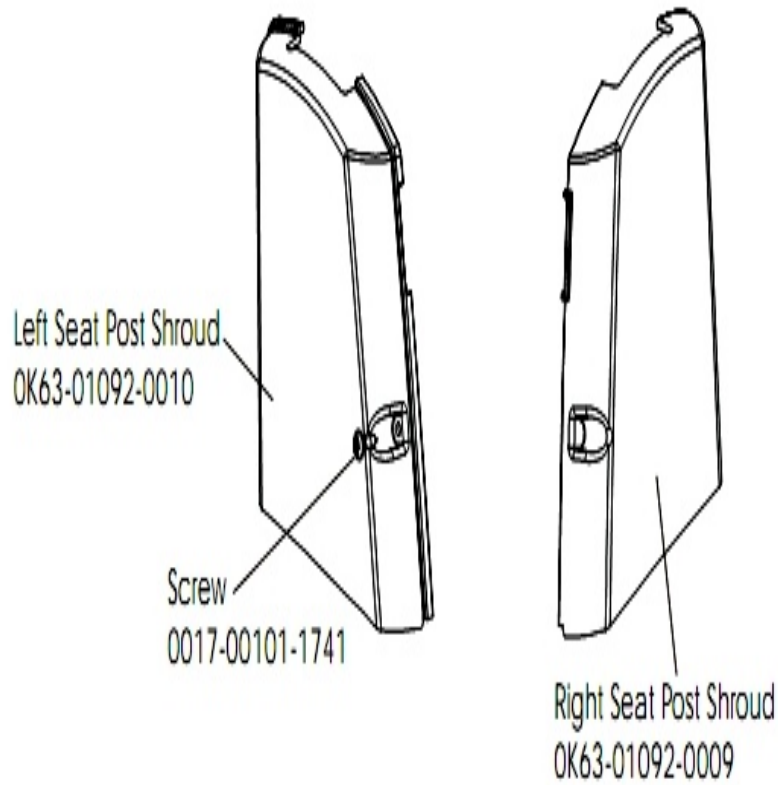

Seat Post Shrouds

Ref #	Part Number	Qty	Description
-	0017-00101-1741	1	Hardware: Screw
-	OK63-01092-0009	1	Right Seat Post Shroud
-	OK63-01092-0010	1	Left Seat Post Shroud