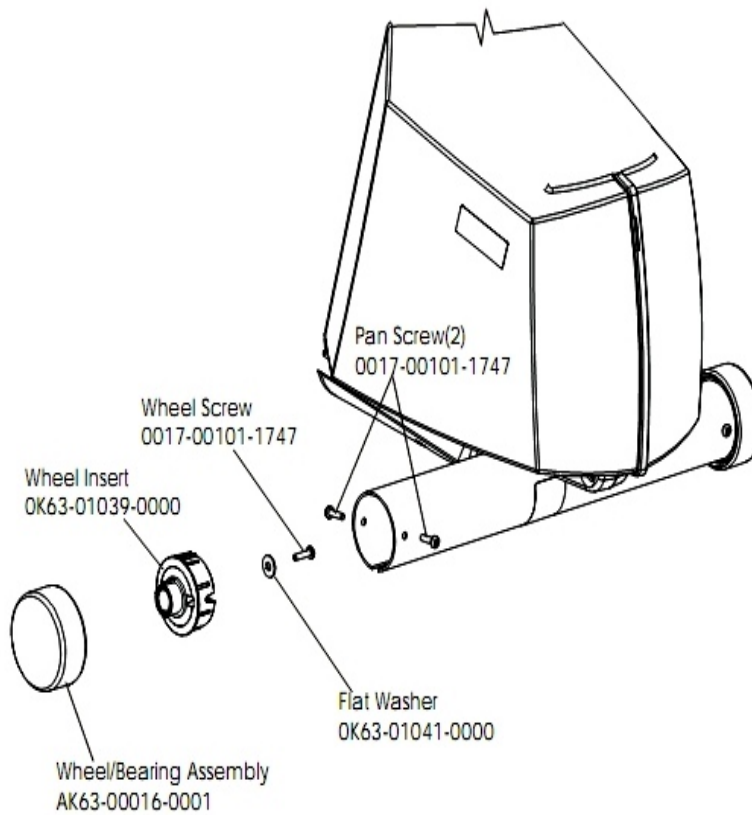

Front Wheels

Ref #	Part Number	Qty	Description
-	OK63-01041-0000	2	Hardware: Flat Washer
-	AK63-00016-0001	2	Wheel/Bearing Assembly
-	OK63-01039-0000	2	Wheel Insert
-	0017-00101-1747	6	Hardware: Pan Screw 0.75"
-	AK63-00017-0001	2	Front Wheel Assembly