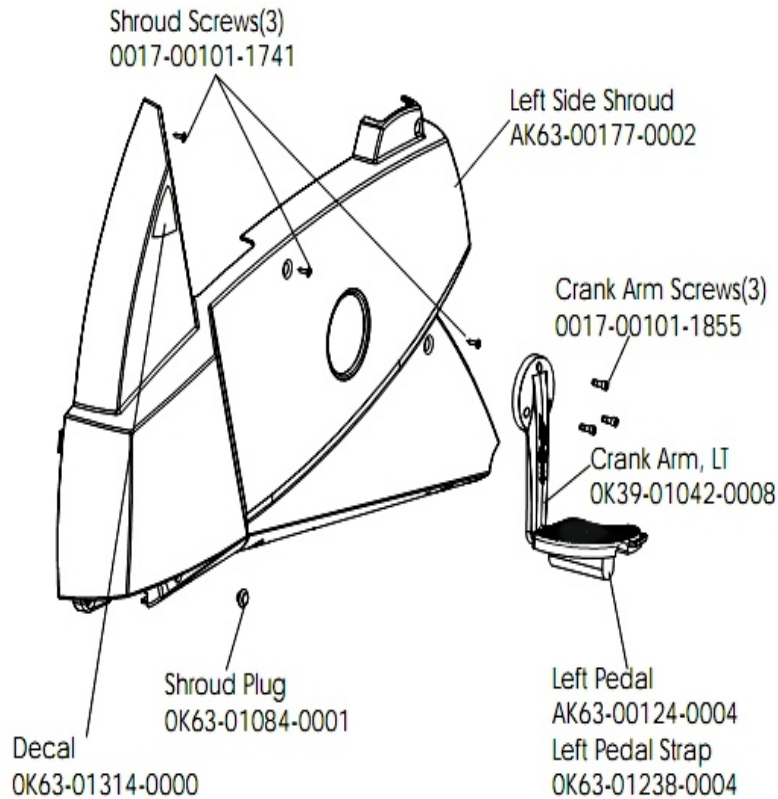

Left Side Shroud and Crankarm

Ref #	Part Number	Qty	Description
-	0017-00101-1741	3	Hardware: Screw
-	OK39-01042-0008	1	Crank Arm: Left
-	OK63-01238-0004	1	Left Pedal Strap
-	0017-00101-1855	3	Hardware: TORX Screw 0.875"
-	AK63-00177-0002	1	Left Side Shroud
-	OK63-01314-0000	1	Decal
-	OK63-01084-0001	1	Shroud Plug
-	AK63-00263-0004	1	Pedal: Left