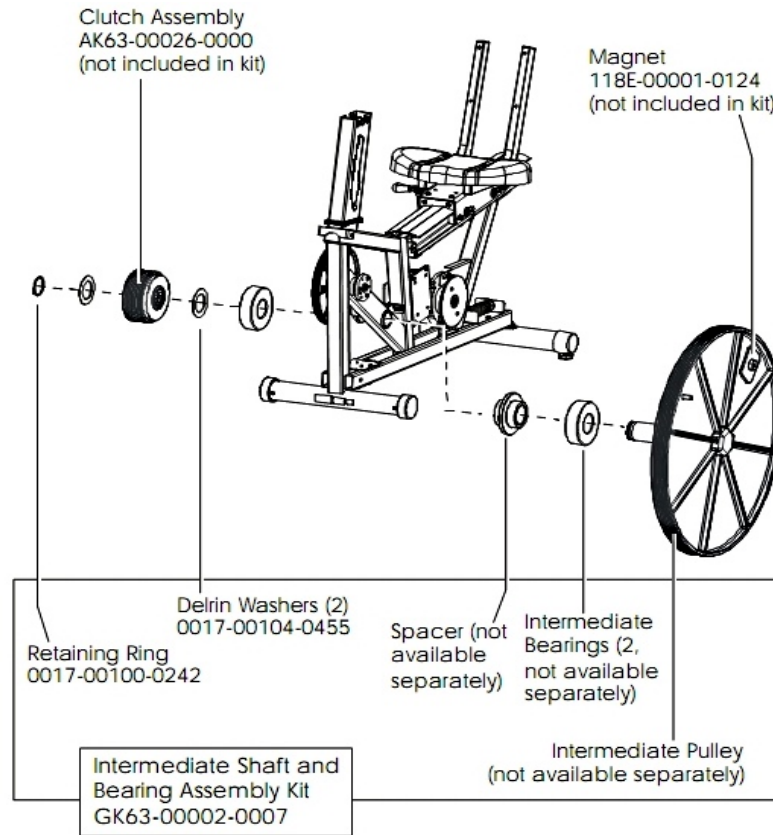

Front Wheels

Ref #	Part Number	Qty	Description
-	OK63-01041-0000	2	Hardware: Flat Washer
-	AK63-00016-0001	2	Wheel/Bearing Assembly
-	OK63-01039-0000	2	Wheel Insert
-	0017-00101-1747	6	Hardware: Pan Screw 0.75"
-	AK63-00017-0001	2	Front Wheel Assembly

Handlebar Assembly

Ref #	Part Number	Qty	Description
-	AK63-00101-0001	1	Handlebar Assembly
-	AK63-00084-0000	1	Handlebar
-	OK63-01177-0002	1	Dipped Grip

Idler Bracket Assembly

Ref #	Part Number	Qty	Description
-	AK63-00021-0000	1	Idler Bracket Assembly
-	AK63-00008-0000	1	Idler w/Bearing
-	0017-00103-0218	1	Hardware: Lock Nut 3/8" ID
-	OK63-01050-0000	1	Idler Bracket

Intermediate Shaft and Bearing Assembly

Ref #	Part Number	Qty	Description
-	0017-00104-0455	2	Hardware: Delrin Washer 1.250" OD
-	GK63-00002-0007	1	Intermediate Shaft and Bearing Assembly
-	118E-00001-0124	1	Auto-Start Magnet
-	GK63-00002-0079	1	Kit: Upright/Rec Belt And Pulley
-	0017-00100-0242	1	Hardware: Retaining Ring .781"