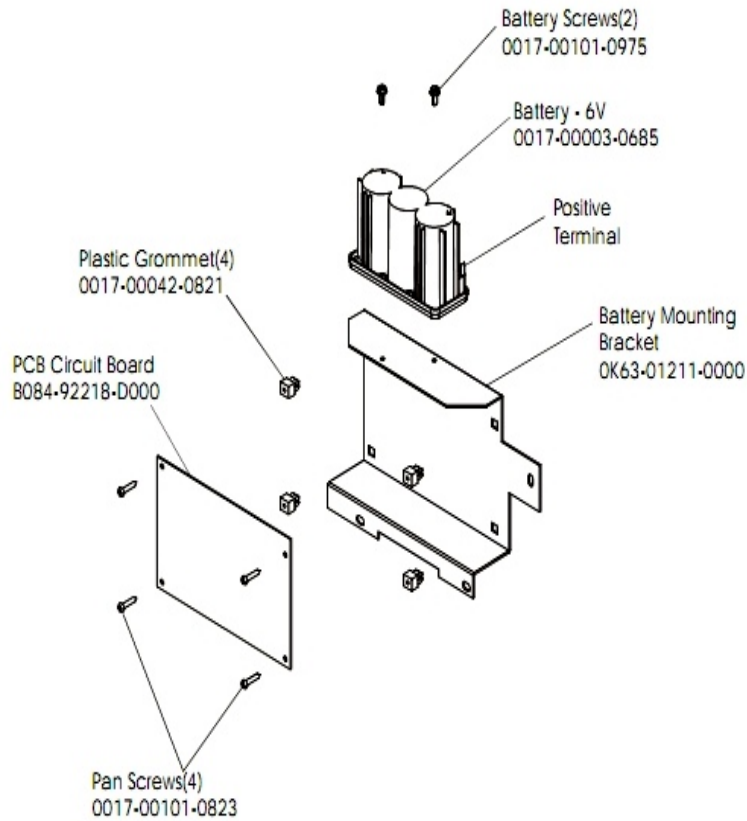

PCB Mounting Bracket Assembly

Ref #	Part Number	Qty	Description
-	0017-00101-0975	2	Hardware: Mounting Bolt 0.375"
-	0017-00003-0685	1	6V Battery
-	B084-92218-0000	1	PCB Circuit Board
-	0K63-01211-0000	1	Battery Mounting Bracket
-	AK63-00049-0000	1	PCB Mounting Bracket
-	0017-00042-0821	4	Hardware: Plastic Grommet
-	0017-00101-0823	4	Hardware: Screw 0.75"