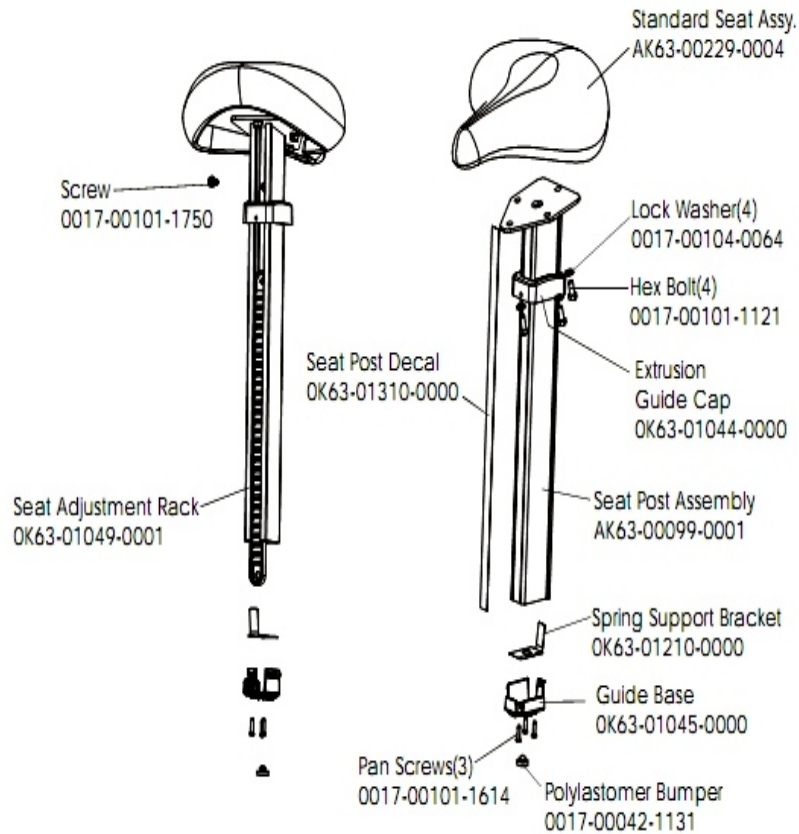

Seat Post Assembly

Ref #	Part Number	Qty	Description
-	OK63-01044-0000	1	Extrusion Guide Cap
-	0017-00104-0064	4	Hardware: Lock Washer 0.586" OD
-	OK63-01310-0000	1	Seat Post Decal
-	OK63-01210-0000	1	Spring Support Bracket
-	AK63-00229-0004	1	Seat-Deluxe
-	OK63-01049-0001	1	Seat Adjustment Rack
-	AK63-00232-0003	1	Seat Post Assembly
-	0017-00101-1614	2	Hardware: Screw 0.625"
-	0017-00042-1131	1	Bumper
-	AK63-00099-0001	1	Seat Post Assembly
-	OK63-01045-0000	1	Guide Base
-	0017-00101-1750	1	Hardware: Screw 0.75"
-	0017-00101-1121	4	Hardware: Bolt 4.6875"