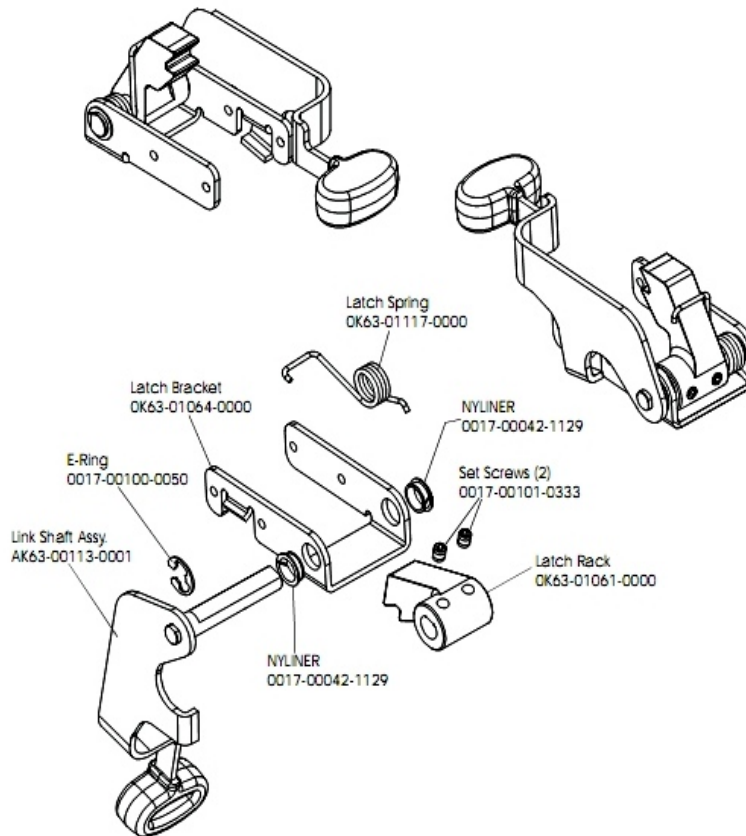

References

Ref #	Part Number	Qty	Description
-	0017-00021-2846	1	F-Type Panel Connector
-	AK32-00020-0002	1	Coax Cable: 120"
-	AK63-00215-0000	1	Bracket Assembly
-	OK63-01329-0000	1	Bracket
-	GK63-00002-0003	1	C-SAFE Network Kit
-	0017-00008-0206	1	.33oz Pen - Arctic Silver
-	AK32-00078-0001	1	Power Extension Cable: 120"
-	0017-00101-1741	1	Hardware: Screw
-	0017-00008-0204	1	Paint Spray Can - Arctic Silver
-	0017-00008-0205	1	5 oz Bottle - Arctic Silver

Resistor Assembly

Ref #	Part Number	Qty	Description
-	OK63-01215-0000	1	Hardware: Resistor Retainer
-	100E-00002-0084	1	Resistor
-	0017-00103-0081	3	Hardware: Hex Nut ID
-	0017-00101-1282	2	Hardware: TORX Screw 0.375"
-	AK63-00029-0001	1	Power Control Cable Assembly
-	OK63-01165-0000	2	Resistor Bracket
-	AK63-00047-0000	1	Resistor Assembly
-	OK63-01166-0000	1	Resistor Mounting Rod

Right Side Shroud and Crankarm

Ref #	Part Number	Qty	Description
-	OK39-01042-0007	1	Crank Arm: Right
-	0017-00101-1741	8	Hardware: Screw
-	AK63-00177-0001	1	Right Side Shroud
-	AK63-00263-0003	1	Pedal: Right
-	OK63-01314-0000	1	Decal
-	OK63-01238-0003	1	Right Pedal Strap
-	0017-00101-1855	3	Hardware: TORX Screw 0.875"

Seat Latch Assembly

Ref #	Part Number	Qty	Description
-	OK63-01117-0000	1	Latch Spring
-	OK63-01061-0000	1	Latch Rack
-	AK63-00113-0001	1	Link Shaft Assembly
-	AK63-00043-0001	1	Seat Latch Assembly
-	0017-00042-1129	2	Hardware: Nyliner Ring - 1/2" Diameter
-	OK63-01064-0000	1	Latch Bracket
-	0017-00101-0333	2	Hardware: Screw 0.3125"
-	0017-00100-0050	1	Hardware: E-Ring .5"