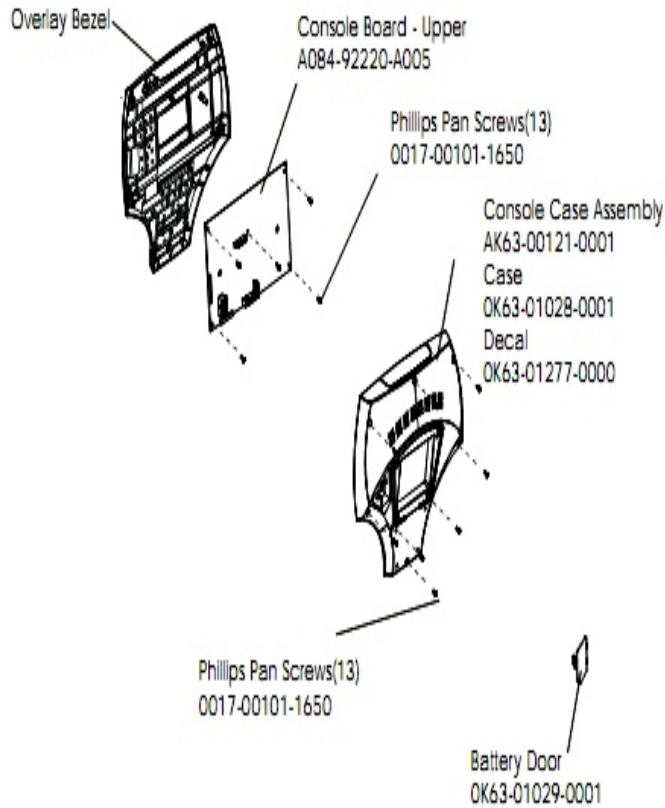

Alternator with Pulley

Ref #	Part Number	Qty	Description
-	0017-00103-0117	1	Hardware: Locking Nut 1/2" ID
-	OK61-01027-0000	1	Flywheel: 6.75" D
-	AK63-00093-0000	1	Alternator w/Pulley
-	0017-00104-0044	2	Hardware: Washer 0.75" OD
-	0017-00101-0956	1	Hardware: Bolt 2"
-	0017-00009-0895	1	Alternator Brush Kit
-	0017-00009-0841	1	Alternator

Belts

Ref #	Part Number	Qty	Description
-	GK63-00002-0079	1	Kit: Upright/Rec Belt And Pulley
-	OK63-01405-0000	1	BELT: POLY-V; 390J6; 39.00 IN

Console and Related Components

Ref #	Part Number	Qty	Description
-	AK63-00166-0001	1	Bezel with Overlay Assembly. English Metric
-	OK63-01028-0001	1	Case
-	A084-92220-A005	1	Console Board - Upper
-	OK63-01029-0001	1	Battery Door
-	0017-00101-1650	26	Hardware: Phillips Pan Screw 0.375"
-	OK63-01277-0000	1	Console Decal
-	AK63-00161-0001	1	Console Assembly English Metric
-	AK63-00121-0001	1	Console Case Assembly