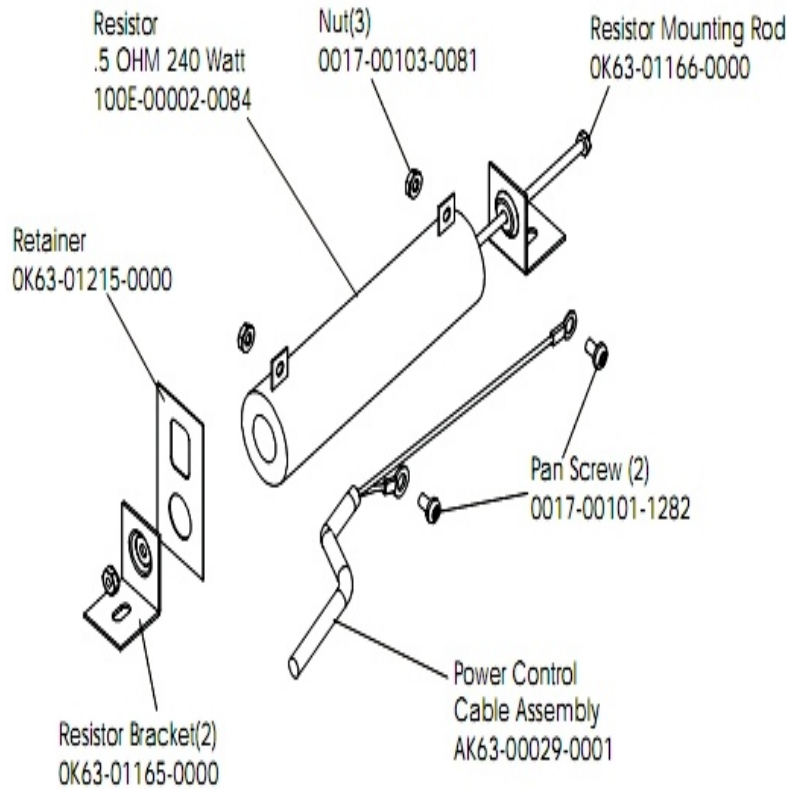

Resistor Assembly

Ref #	Part Number	Qty	Description
-	OK63-01215-0000	1	Hardware: Resistor Retainer
-	100E-00002-0084	1	Resistor
-	0017-00103-0081	3	Hardware: Hex Nut ID
-	0017-00101-1282	2	Hardware: TORX Screw 0.375"
-	AK63-00029-0001	1	Power Control Cable Assembly
-	OK63-01165-0000	2	Resistor Bracket
-	AK63-00047-0000	1	Resistor Assembly
-	OK63-01166-0000	1	Resistor Mounting Rod