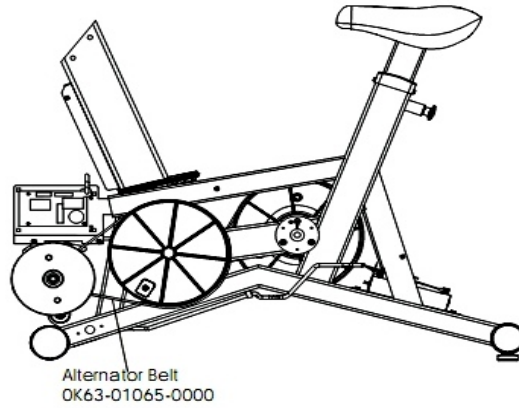

93C Lifecycle - Arctic Silver

93CW-0103-02

Parts Manual

1/5/2019 7:34:06 AM

LifeFitness
WHAT WE LIVE FOR

Table of Contents

[Alternator with Pulley](#).....3
[Belts](#).....4
[Cables](#).....5
[Console and Related Components](#).....6
[Console Mounting Screws and Polar Covers](#).....7
[Console Support Assembly](#).....8
[Crankshaft and Bearing Assembly](#).....9
[Front Wheels](#).....10
[Handlebar Assembly](#).....11
[Idler Bracket Assembly](#).....12
[Intermediate Shaft and Bearing Assembly](#).....13
[Left Side Shroud and Crankarm](#).....14
[PCB Mounting Bracket Assembly](#).....15
[References](#).....16
[Resistor Assembly](#).....17
[Right Side Shroud and Crankarm](#).....18
[Seat Latch Assembly](#).....19
[Seat Post Assembly](#).....20
[Seat Post Shrouds](#).....21

Alternator with Pulley

Ref #	Part Number	Qty	Description
-	0017-00103-0117	1	Hardware: Locking Nut 1/2" ID
-	OK61-01027-0000	1	Flywheel: 6.75" D
-	AK63-00093-0000	1	Alternator w/Pulley
-	0017-00104-0044	2	Hardware: Washer 0.75" OD
-	0017-00101-0956	1	Hardware: Bolt 2"
-	0017-00009-0895	1	Alternator Brush Kit
-	0017-00009-0841	1	Alternator

Belts

Ref #	Part Number	Qty	Description
-	GK63-00002-0079	1	Kit: Upright/Rec Belt And Pulley
-	OK63-01405-0000	1	BELT: POLY-V; 390J6; 39.00 IN

Console and Related Components

Ref #	Part Number	Qty	Description
-	AK63-00166-0001	1	Bezel with Overlay Assembly. English Metric
-	OK63-01028-0001	1	Case
-	A084-92220-A005	1	Console Board - Upper
-	OK63-01029-0001	1	Battery Door
-	0017-00101-1650	26	Hardware: Phillips Pan Screw 0.375"
-	OK63-01277-0000	1	Console Decal
-	AK63-00161-0001	1	Console Assembly English Metric
-	AK63-00121-0001	1	Console Case Assembly