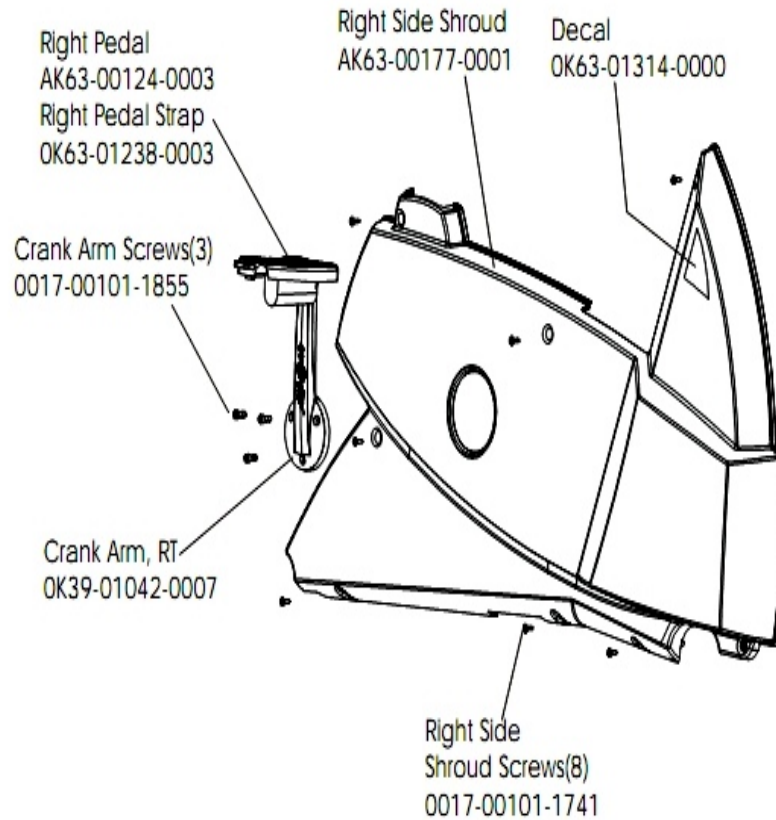

Right Side Shroud and Crankarm

Ref #	Part Number	Qty	Description
-	OK39-01042-0007	1	Crank Arm: Right
-	0017-00101-1741	8	Hardware: Screw
-	AK63-00177-0001	1	Right Side Shroud
-	AK63-00263-0003	1	Pedal: Right
-	OK63-01314-0000	1	Decal
-	OK63-01238-0003	1	Right Pedal Strap
-	0017-00101-1855	3	Hardware: TORX Screw 0.875"