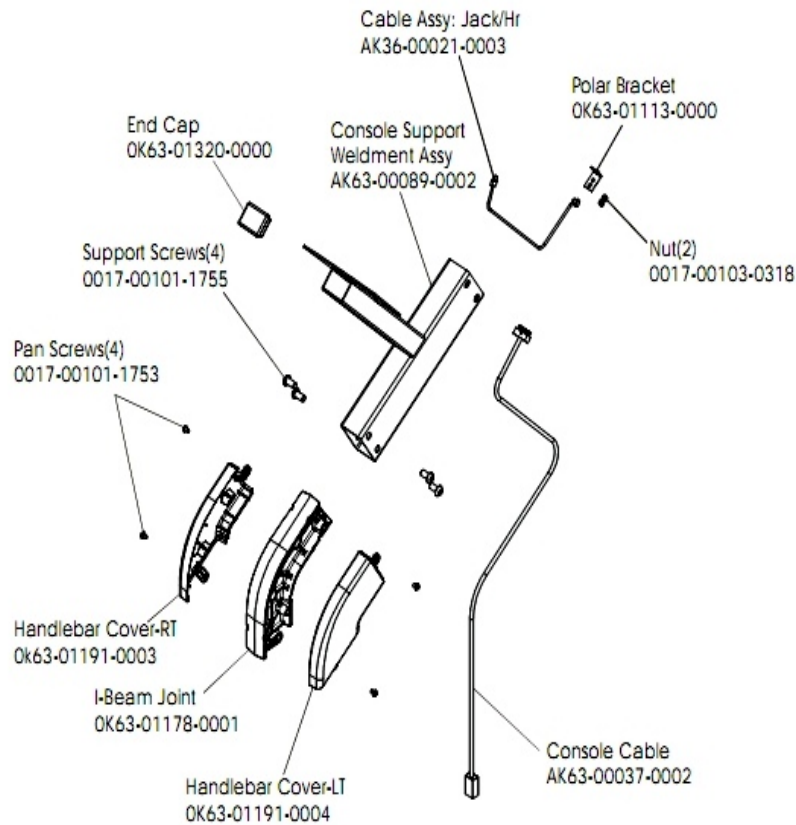

Alternator with Pulley

Ref #	Part Number	Qty	Description
-	0017-00103-0117	1	Hardware: Locking Nut 1/2" ID
-	OK61-01027-0000	1	Flywheel: 6.75" D
-	AK63-00093-0000	1	Alternator w/Pulley
-	0017-00104-0044	2	Hardware: Washer 0.75" OD
-	0017-00101-0956	1	Hardware: Bolt 2"
-	0017-00009-0895	1	Alternator Brush Kit
-	0017-00009-0841	1	Alternator

Belts

Ref #	Part Number	Qty	Description
-	GK63-00002-0079	1	Kit: Upright/Rec Belt And Pulley
-	OK63-01405-0000	1	BELT: POLY-V; 390J6; 39.00 IN

Console and Related Components

Ref #	Part Number	Qty	Description
-	AK63-00166-0001	1	Bezel with Overlay Assembly. English Metric
-	OK63-01028-0001	1	Case
-	A084-92220-A005	1	Console Board - Upper
-	OK63-01029-0001	1	Battery Door
-	0017-00101-1650	26	Hardware: Phillips Pan Screw 0.375"
-	OK63-01277-0000	1	Console Decal
-	AK63-00161-0001	1	Console Assembly English Metric
-	AK63-00121-0001	1	Console Case Assembly

Console Mounting Screws and Polar Covers

Ref #	Part Number	Qty	Description
-	0K63-01145-0002	1	Upper Cover
-	0017-00101-1744	10	Hardware: Phillips Pan Screw
-	0K63-01146-0001	1	Lower Cover

Console Support Assembly

Ref #	Part Number	Qty	Description
-	OK63-01191-0003	1	Handlebar Cover-Right
-	OK63-01191-0004	1	Handlebar Cover-Left
-	0017-00101-1753	4	Hardware: Pan Screw 0.3125"
-	0017-00101-1755	4	Hardware: TORX Bolt 0.75"
-	AK63-00037-0002	1	Console Cable
-	AK36-00021-0003	1	Cable Assembly
-	AK63-00089-0002	1	Console Support Weldment Assembly
-	OK63-01320-0000	1	End Cap
-	OK63-01178-0001	1	I-Beam Joint
-	0017-00103-0318	2	Hardware: Nut
-	OK63-01113-0000	1	Polar Bracket