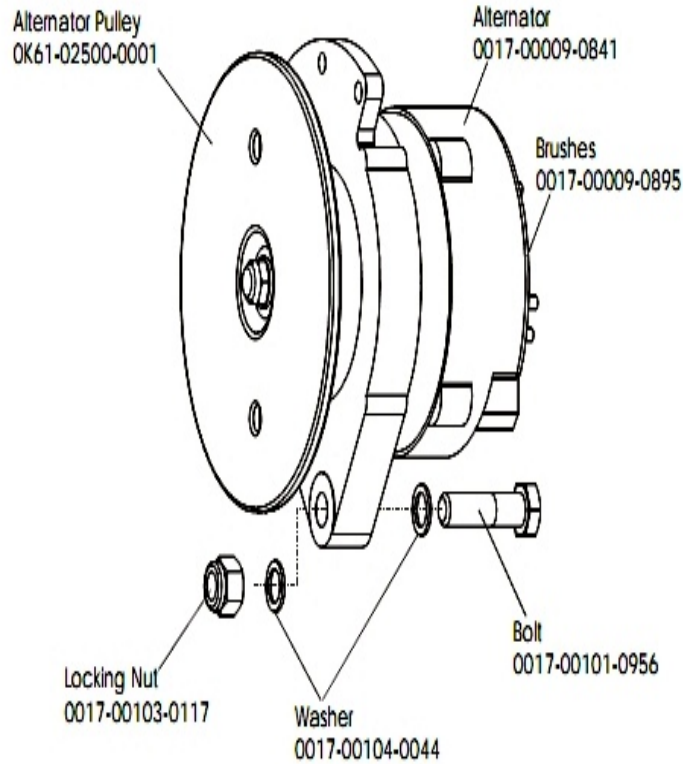

93C Lifecycle - Arctic Silver

93CW-0103-02

Parts Manual

1/5/2019 7:34:06 AM

LifeFitness
WHAT WE LIVE FOR

Table of Contents

[Alternator with Pulley](#).....3
[Belts](#).....4
[Cables](#).....5
[Console and Related Components](#).....6
[Console Mounting Screws and Polar Covers](#).....7
[Console Support Assembly](#).....8
[Crankshaft and Bearing Assembly](#).....9
[Front Wheels](#).....10
[Handlebar Assembly](#).....11
[Idler Bracket Assembly](#).....12
[Intermediate Shaft and Bearing Assembly](#).....13
[Left Side Shroud and Crankarm](#).....14
[PCB Mounting Bracket Assembly](#).....15
[References](#).....16
[Resistor Assembly](#).....17
[Right Side Shroud and Crankarm](#).....18
[Seat Latch Assembly](#).....19
[Seat Post Assembly](#).....20
[Seat Post Shrouds](#).....21

Alternator with Pulley

Ref #	Part Number	Qty	Description
-	0017-00103-0117	1	Hardware: Locking Nut 1/2" ID
-	OK61-01027-0000	1	Flywheel: 6.75" D
-	AK63-00093-0000	1	Alternator w/Pulley
-	0017-00104-0044	2	Hardware: Washer 0.75" OD
-	0017-00101-0956	1	Hardware: Bolt 2"
-	0017-00009-0895	1	Alternator Brush Kit
-	0017-00009-0841	1	Alternator

Belts

Ref #	Part Number	Qty	Description
-	GK63-00002-0079	1	Kit: Upright/Rec Belt And Pulley
-	OK63-01405-0000	1	BELT: POLY-V; 390J6; 39.00 IN

Console and Related Components

Ref #	Part Number	Qty	Description
-	AK63-00166-0001	1	Bezel with Overlay Assembly. English Metric
-	OK63-01028-0001	1	Case
-	A084-92220-A005	1	Console Board - Upper
-	OK63-01029-0001	1	Battery Door
-	0017-00101-1650	26	Hardware: Phillips Pan Screw 0.375"
-	OK63-01277-0000	1	Console Decal
-	AK63-00161-0001	1	Console Assembly English Metric
-	AK63-00121-0001	1	Console Case Assembly

Front Wheels

Ref #	Part Number	Qty	Description
-	OK63-01041-0000	2	Hardware: Flat Washer
-	AK63-00016-0001	2	Wheel/Bearing Assembly
-	OK63-01039-0000	2	Wheel Insert
-	0017-00101-1747	6	Hardware: Pan Screw 0.75"
-	AK63-00017-0001	2	Front Wheel Assembly