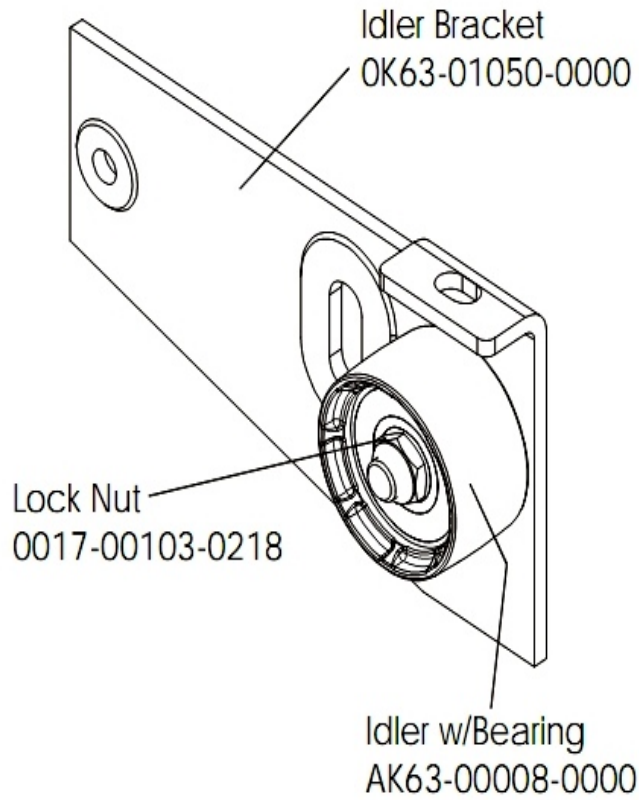

Crankshaft and Bearing Assembly

Ref #	Part Number	Qty	Description
-	AK63-00051-0000	1	Pulley Assembly
-	OK63-01128-0000	2	Needle Bearing
-	0017-00104-0409	2	Hardware: Washer 1.125" OD
-	OK63-01095-0001	3	Crank Arm Hub
-	OK63-01012-0000	1	Crank Shaft
-	OK63-01129-0000	2	Hardware: Small Thrust Washer
-	OK63-01129-0001	2	Hardware: Large Thrust Washer
-	0017-00100-0241	2	Hardware: Small Snap Ring .984"
-	0017-00101-1715	3	Hardware: TORX Cap Screw 0.625"
-	0017-00101-1705	2	Hardware: Bolt 0.5"
-	OK63-01018-0000	1	Crank Pulley
-	0017-00104-0458	3	Hardware: Flat Washer 0.75" OD
-	GK63-00002-0077	1	Crankshaft and Bearing Kit
-	0017-00100-0243	2	Hardware: Bowed Retaining Ring .984"

Front Wheels

Ref #	Part Number	Qty	Description
-	OK63-01041-0000	2	Hardware: Flat Washer
-	AK63-00016-0001	2	Wheel/Bearing Assembly
-	OK63-01039-0000	2	Wheel Insert
-	0017-00101-1747	6	Hardware: Pan Screw 0.75"
-	AK63-00017-0001	2	Front Wheel Assembly

Handlebar Assembly

Ref #	Part Number	Qty	Description
-	AK63-00101-0001	1	Handlebar Assembly
-	AK63-00084-0000	1	Handlebar
-	OK63-01177-0002	1	Dipped Grip

Idler Bracket Assembly

Ref #	Part Number	Qty	Description
-	AK63-00021-0000	1	Idler Bracket Assembly
-	AK63-00008-0000	1	Idler w/Bearing
-	0017-00103-0218	1	Hardware: Lock Nut 3/8" ID
-	OK63-01050-0000	1	Idler Bracket

Intermediate Shaft and Bearing Assembly

Ref #	Part Number	Qty	Description
-	0017-00104-0455	2	Hardware: Delrin Washer 1.250" OD
-	GK63-00002-0007	1	Intermediate Shaft and Bearing Assembly
-	118E-00001-0124	1	Auto-Start Magnet
-	GK63-00002-0079	1	Kit: Upright/Rec Belt And Pulley
-	0017-00100-0242	1	Hardware: Retaining Ring .781"