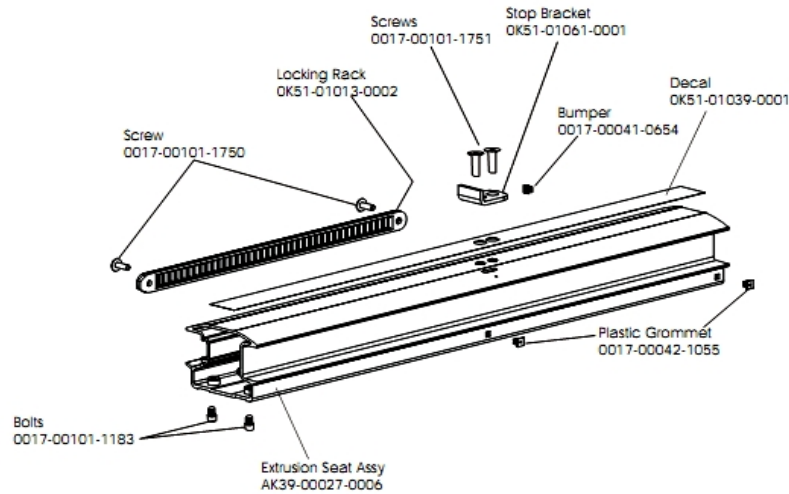

Extrusion Assembly

Ref #	Part Number	Qty	Description
-	0017-00041-0654	1	Bumper
-	0017-00101-1751	2	Hardware: Screw 1"
-	OK51-01013-0002	1	Locking Rack
-	AK39-00027-0006	2	Extrusion Seat Assembly
-	0017-00101-1183	2	Hardware: Bolt 0.75"
-	0017-00101-1750	2	Hardware: Screw 0.75"
-	OK51-01039-0001	1	Decal
-	OK51-01061-0001	1	Stop Bracket
-	0017-00042-1055	2	Hardware: Plastic Grommet