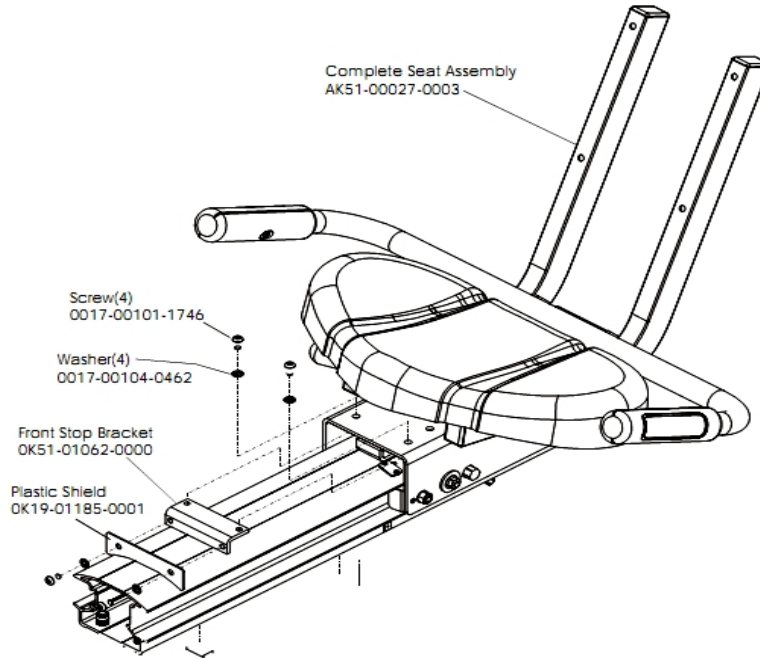

Seat Frame Assembly

Ref #	Part Number	Qty	Description
-	0017-00104-0462	4	Hardware: Flat Washer 0.478" OD
-	OK51-01062-0000	1	Front Stop Bracket
-	0017-00101-1746	4	Hardware: Console Support Cap Screw
-	AK51-00027-0003	1	Complete Seat Assembly
-	OK19-01185-0001	1	Plastic Shield