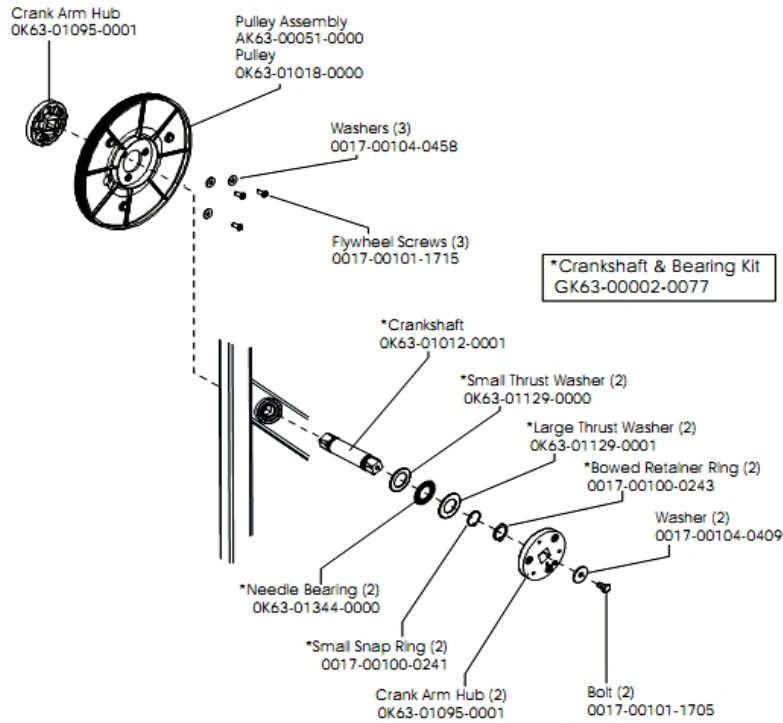

Cables

Ref #	Part Number	Qty	Description
-	118E-00001-0259	2	Wireless Receiver Module, Non-Coded
-	AK39-00006-0000	1	Power Cable
-	AK39-00005-0001	1	10-Pin Connector Main Wiring Cable
-	AK63-00050-0000	1	Reed Switch Bracket Assembly

Console Components

Ref #	Part Number	Qty	Description
-	OK39-01044-0000	1	Tape
-	AK39-00071-0001	1	Console Assembly English Metric
-	AK63-00166-0001	1	Bezel with Overlay Assembly. English Metric
-	OK63-01028-0001	1	Case
-	0017-00101-1650	13	Hardware: Phillips Pan Screw 0.375"
-	AK63-00121-0001	1	Console Case Assembly
-	A084-92220-A005	1	Console Board - Upper
-	OK63-01029-0001	1	Battery Door
-	118E-00001-0259	1	Wireless Receiver Module, Non-Coded
-	OK63-01277-0000	1	Console Decal
-	AK39-00063-0000	1	Polar Cable

Console Support Assembly

Ref #	Part Number	Qty	Description
-	OK39-01005-0001	2	Grip
-	AK39-00005-0001	1	10-Pin Connector Main Wiring Cable
-	0017-00101-1756	4	Hardware: Frame Post Bolt 0.75"
-	AK39-00003-0002	1	Console Support
-	0017-00101-1744	4	Hardware: Phillips Pan Screw

Crankshaft and Bearing Assembly

Ref #	Part Number	Qty	Description
-	0017-00100-0243	2	Hardware: Bowed Retaining Ring .984"
-	0017-00101-1705	2	Hardware: Bolt 0.5"
-	0017-00101-1715	3	Hardware: TORX Cap Screw 0.625"
-	OK63-01095-0001	3	Crank Arm Hub
-	AK63-00051-0000	1	Pulley Assembly
-	0017-00100-0241	2	Hardware: Small Snap Ring .984"
-	OK63-01129-0001	2	Hardware: Large Thrust Washer
-	OK63-01129-0000	2	Hardware: Small Thrust Washer
-	OK63-01018-0000	1	Crank Pulley
-	0017-00104-0458	3	Hardware: Flat Washer 0.75" OD
-	GK63-00002-0077	1	Crankshaft and Bearing Kit
-	OK63-01012-0001	1	Crankshaft
-	OK63-01344-0000	2	Hardware: Needle Bearing
-	0017-00104-0409	2	Hardware: Washer 1.125" OD