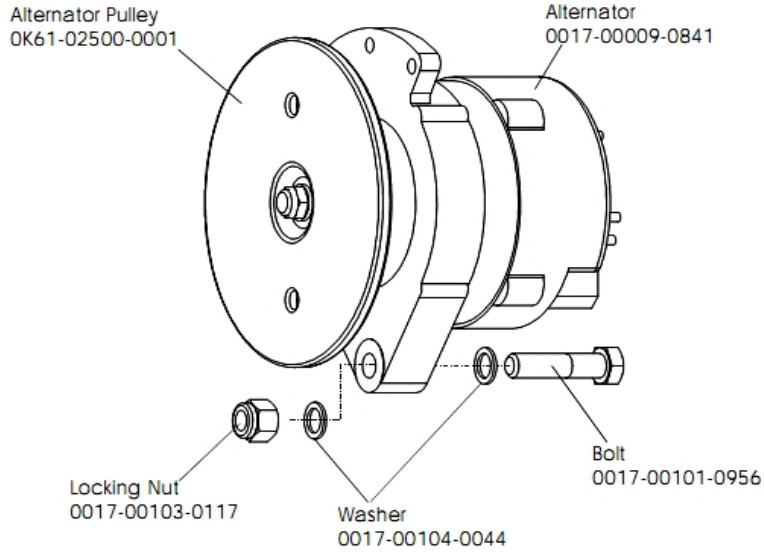

93R Recumbent Lifecycle - Arctic Silver

93RW-0100-02

Parts Manual

1/5/2019 7:47:02 AM

LifeFitness
WHAT WE LIVE FOR

Table of Contents

[Alternator with Pulley Assembly](#).....3
[Belts](#).....4
[Cables](#).....5
[Console Components](#).....6
[Console Support Assembly](#).....7
[Crankshaft and Bearing Assembly](#).....8
[Extrusion Assembly](#).....9
[Idler Bracket Assembly](#).....10
[Intermediate Shaft and Bearing Assembly](#).....11
[Locking Assembly](#).....12
[Power Control Board](#).....13
[References](#).....14
[Resistor Assembly](#).....15
[Seat Assembly](#).....16
[Seat Assembly - Bottom](#).....17
[Seat Frame Assembly](#).....18
[Seat Pads and Accessory Tray](#).....19
[Shrouds, End Cap and Pedals](#).....20
[Wheel and Leveler](#).....21

Alternator with Pulley Assembly

Assembly Number – AK63-00093-0000

Ref #	Part Number	Qty	Description
-	OK61-01027-0000	1	Flywheel: 6.75" D
-	0017-00103-0117	1	Hardware: Locking Nut 1/2" ID
-	0017-00101-0956	1	Hardware: Bolt 2"
-	0017-00104-0044	2	Hardware: Washer 0.75" OD
-	0017-00009-0841	1	Alternator
-	AK63-00093-0000	1	Alternator w/Pulley

Belts

Ref #	Part Number	Qty	Description
-	GK63-00002-0079	1	Kit: Upright/Rec Belt And Pulley
-	0017-00101-0975	2	Hardware: Mounting Bolt 0.375"
-	0017-00101-1193	2	Hardware: Screw 0.375"
-	OK51-01036-0000	1	Battery Bracket
-	0017-00009-1324	1	Belt: Poly-V; 49.00 IN
-	0017-00003-0685	1	6V Battery

Cables

Ref #	Part Number	Qty	Description
-	118E-00001-0259	2	Wireless Receiver Module, Non-Coded
-	AK39-00006-0000	1	Power Cable
-	AK39-00005-0001	1	10-Pin Connector Main Wiring Cable
-	AK63-00050-0000	1	Reed Switch Bracket Assembly