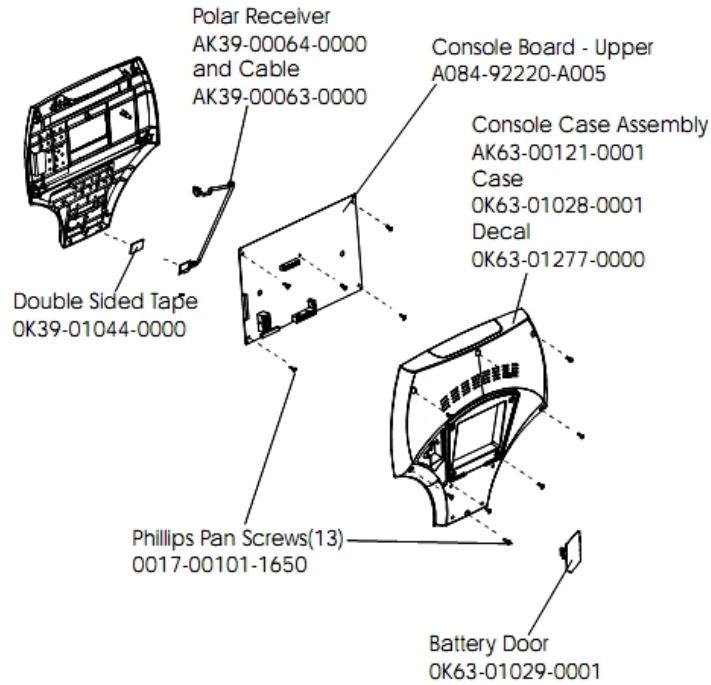

Belts

Ref #	Part Number	Qty	Description
-	GK63-00002-0079	1	Kit: Upright/Rec Belt And Pulley
-	0017-00101-0975	2	Hardware: Mounting Bolt 0.375"
-	0017-00101-1193	2	Hardware: Screw 0.375"
-	OK51-01036-0000	1	Battery Bracket
-	0017-00009-1324	1	Belt: Poly-V; 49.00 IN
-	0017-00003-0685	1	6V Battery

Cables

Ref #	Part Number	Qty	Description
-	118E-00001-0259	2	Wireless Receiver Module, Non-Coded
-	AK39-00006-0000	1	Power Cable
-	AK39-00005-0001	1	10-Pin Connector Main Wiring Cable
-	AK63-00050-0000	1	Reed Switch Bracket Assembly

Console Components

Ref #	Part Number	Qty	Description
-	OK39-01044-0000	1	Tape
-	AK39-00071-0001	1	Console Assembly English Metric
-	AK63-00166-0001	1	Bezel with Overlay Assembly. English Metric
-	OK63-01028-0001	1	Case
-	0017-00101-1650	13	Hardware: Phillips Pan Screw 0.375"
-	AK63-00121-0001	1	Console Case Assembly
-	A084-92220-A005	1	Console Board - Upper
-	OK63-01029-0001	1	Battery Door
-	118E-00001-0259	1	Wireless Receiver Module, Non-Coded
-	OK63-01277-0000	1	Console Decal
-	AK39-00063-0000	1	Polar Cable

Console Support Assembly

Ref #	Part Number	Qty	Description
-	OK39-01005-0001	2	Grip
-	AK39-00005-0001	1	10-Pin Connector Main Wiring Cable
-	0017-00101-1756	4	Hardware: Frame Post Bolt 0.75"
-	AK39-00003-0002	1	Console Support
-	0017-00101-1744	4	Hardware: Phillips Pan Screw