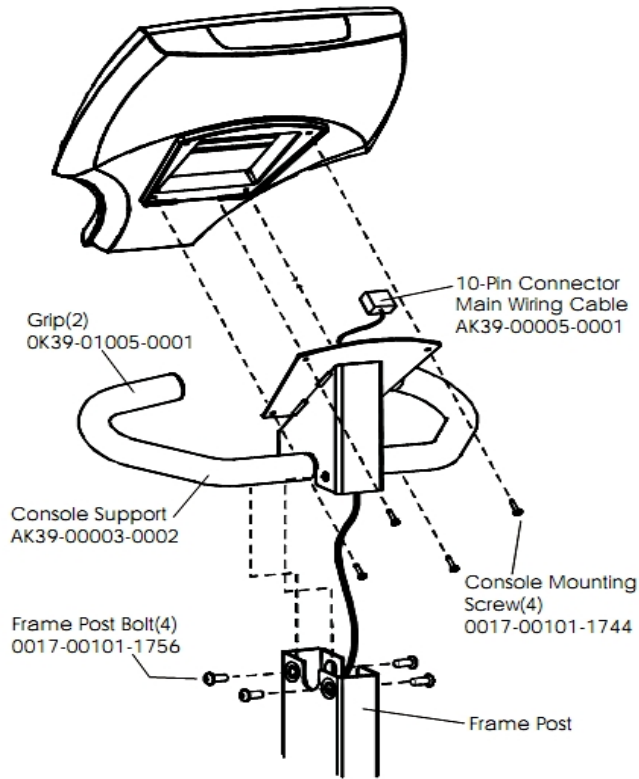

Belts

Ref #	Part Number	Qty	Description
-	GK63-00002-0079	1	Kit: Upright/Rec Belt And Pulley
-	0017-00101-0975	2	Hardware: Mounting Bolt 0.375"
-	0017-00101-1193	2	Hardware: Screw 0.375"
-	OK51-01036-0000	1	Battery Bracket
-	0017-00009-1324	1	Belt: Poly-V; 49.00 IN
-	0017-00003-0685	1	6V Battery

Cables

Ref #	Part Number	Qty	Description
-	118E-00001-0259	2	Wireless Receiver Module, Non-Coded
-	AK39-00006-0000	1	Power Cable
-	AK39-00005-0001	1	10-Pin Connector Main Wiring Cable
-	AK63-00050-0000	1	Reed Switch Bracket Assembly

Console Components

Ref #	Part Number	Qty	Description
-	OK39-01044-0000	1	Tape
-	AK39-00071-0001	1	Console Assembly English Metric
-	AK63-00166-0001	1	Bezel with Overlay Assembly. English Metric
-	OK63-01028-0001	1	Case
-	0017-00101-1650	13	Hardware: Phillips Pan Screw 0.375"
-	AK63-00121-0001	1	Console Case Assembly
-	A084-92220-A005	1	Console Board - Upper
-	OK63-01029-0001	1	Battery Door
-	118E-00001-0259	1	Wireless Receiver Module, Non-Coded
-	OK63-01277-0000	1	Console Decal
-	AK39-00063-0000	1	Polar Cable

Console Support Assembly

Ref #	Part Number	Qty	Description
-	OK39-01005-0001	2	Grip
-	AK39-00005-0001	1	10-Pin Connector Main Wiring Cable
-	0017-00101-1756	4	Hardware: Frame Post Bolt 0.75"
-	AK39-00003-0002	1	Console Support
-	0017-00101-1744	4	Hardware: Phillips Pan Screw