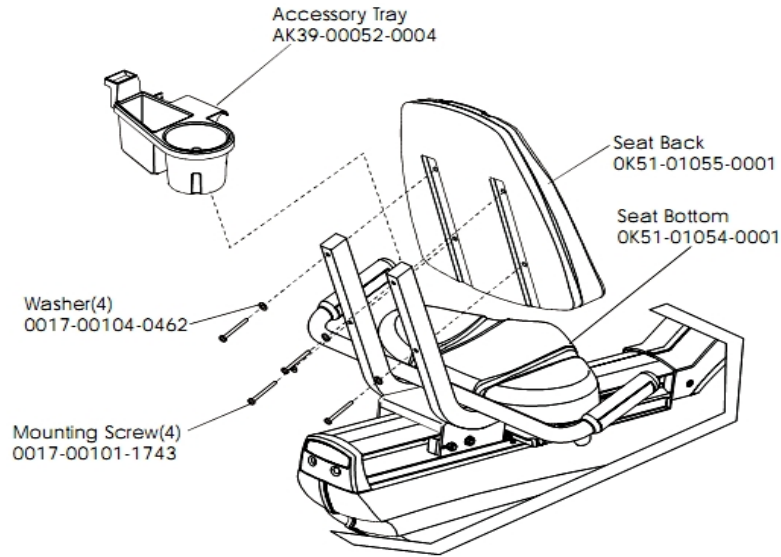

Seat Pads and Accessory Tray

Ref #	Part Number	Qty	Description
-	0017-00104-0462	4	Hardware: Flat Washer 0.478" OD
-	OK51-01054-0001	1	Seat Bottom
-	OK51-01055-0001	1	Seat Back
-	AK39-00052-0004	1	Accessory Tray
-	0017-00101-1743	4	Hardware: Mounting Screw 2.25"