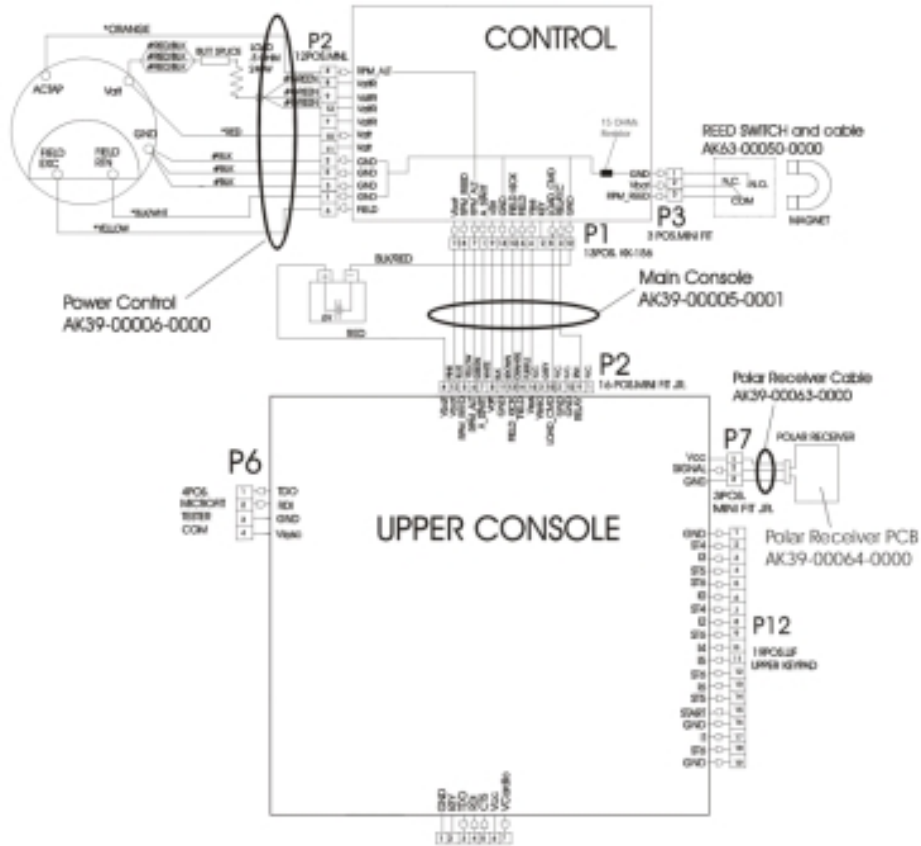

Alternator with Pulley Assembly

Assembly Number – AK63-00093-0000

Ref #	Part Number	Qty	Description
-	OK61-01027-0000	1	Flywheel: 6.75" D
-	0017-00103-0117	1	Hardware: Locking Nut 1/2" ID
-	0017-00101-0956	1	Hardware: Bolt 2"
-	0017-00104-0044	2	Hardware: Washer 0.75" OD
-	0017-00009-0841	1	Alternator
-	AK63-00093-0000	1	Alternator w/Pulley

Belts

Ref #	Part Number	Qty	Description
-	GK63-00002-0079	1	Kit: Upright/Rec Belt And Pulley
-	0017-00101-0975	2	Hardware: Mounting Bolt 0.375"
-	0017-00101-1193	2	Hardware: Screw 0.375"
-	OK51-01036-0000	1	Battery Bracket
-	0017-00009-1324	1	Belt: Poly-V; 49.00 IN
-	0017-00003-0685	1	6V Battery

Cables

Ref #	Part Number	Qty	Description
-	118E-00001-0259	2	Wireless Receiver Module, Non-Coded
-	AK39-00006-0000	1	Power Cable
-	AK39-00005-0001	1	10-Pin Connector Main Wiring Cable
-	AK63-00050-0000	1	Reed Switch Bracket Assembly