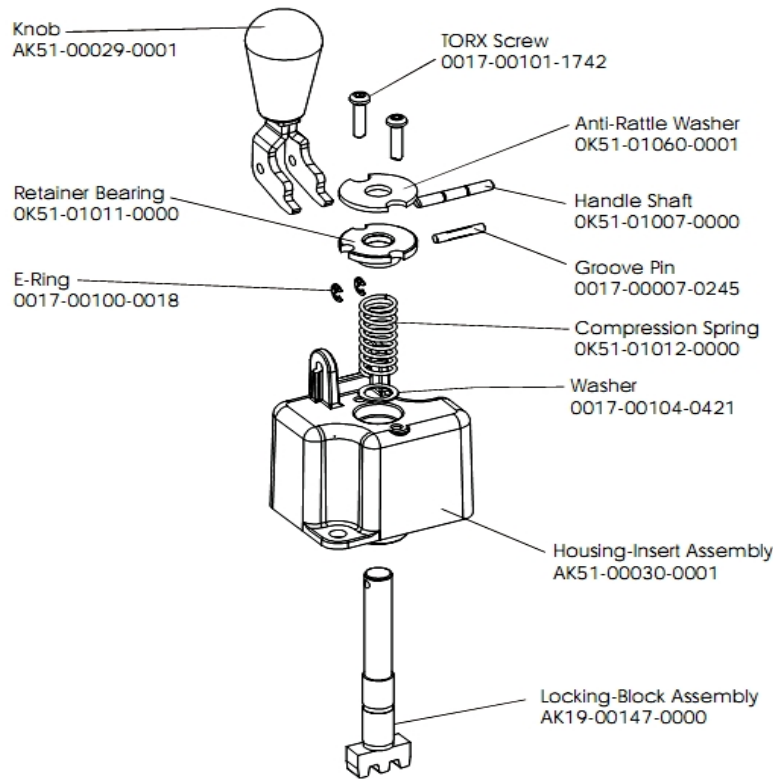

Crankshaft and Bearing Assembly

Ref #	Part Number	Qty	Description
-	0017-00100-0243	2	Hardware: Bowed Retaining Ring .984"
-	0017-00101-1705	2	Hardware: Bolt 0.5"
-	0017-00101-1715	3	Hardware: TORX Cap Screw 0.625"
-	OK63-01095-0001	3	Crank Arm Hub
-	AK63-00051-0000	1	Pulley Assembly
-	0017-00100-0241	2	Hardware: Small Snap Ring .984"
-	OK63-01129-0001	2	Hardware: Large Thrust Washer
-	OK63-01129-0000	2	Hardware: Small Thrust Washer
-	OK63-01018-0000	1	Crank Pulley
-	0017-00104-0458	3	Hardware: Flat Washer 0.75" OD
-	GK63-00002-0077	1	Crankshaft and Bearing Kit
-	OK63-01012-0001	1	Crankshaft
-	OK63-01344-0000	2	Hardware: Needle Bearing
-	0017-00104-0409	2	Hardware: Washer 1.125" OD

Idler Bracket Assembly

Idler Bracket Assembly – AK63-00021-0000

Ref #	Part Number	Qty	Description
-	AK63-00008-0000	1	Idler w/Bearing
-	OK63-01050-0000	1	Idler Bracket
-	AK63-00021-0000	1	Idler Bracket Assembly
-	0017-00103-0218	1	Hardware: Lock Nut 3/8" ID

Intermediate Shaft and Bearing Assembly

Ref #	Part Number	Qty	Description
-	GK63-00002-0007	1	Intermediate Shaft and Bearing Assembly
-	0017-00100-0242	1	Hardware: Retaining Ring .781"
-	118E-00001-0124	1	Auto-Start Magnet
-	0017-00104-0455	2	Hardware: Delrin Washer 1.250" OD
-	GK63-00002-0079	1	Kit: Upright/Rec Belt And Pulley

Locking Assembly

Ref #	Part Number	Qty	Description
-	AK51-00053-0001	1	Lock Assembly
-	0017-00007-0245	1	Hardware: Groove Pin 5/32" D 1.75" L
-	0017-00101-1742	2	Hardware: TORX Screw 0.75"
-	AK19-00147-0000	1	Locking-Block Assembly
-	AK51-00030-0001	1	Housing-Insert Assembly
-	OK51-01060-0001	1	Hardware: Anti-Rattle Washer
-	0017-00104-0421	1	Hardware: Flat Washer 0.64" OD
-	AK51-00029-0001	1	Knob
-	0017-00100-0018	2	Hardware: E-Ring .188"
-	OK51-01007-0000	1	Handle Shaft
-	OK51-01012-0000	1	Compression Spring
-	OK51-01011-0000	1	Hardware: Retainer Bearing