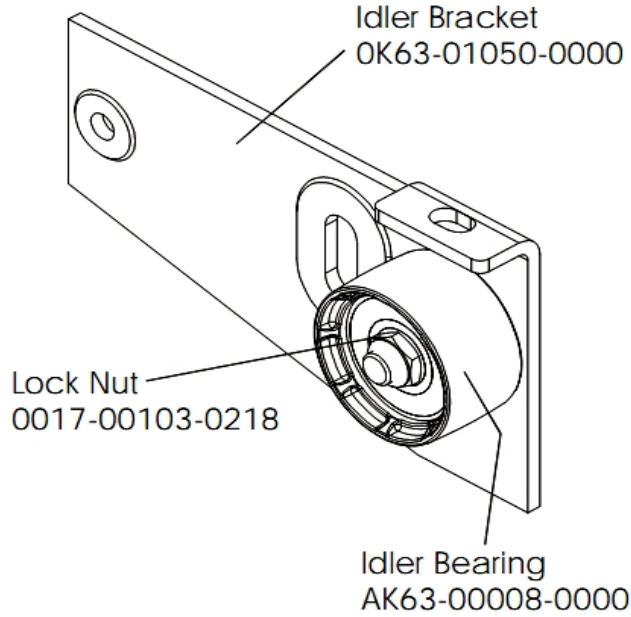

Idler Bracket Assembly

Idler Bracket Assembly – AK63-00021-0000

Ref #	Part Number	Qty	Description
-	AK63-00008-0000	1	Idler w/Bearing
-	OK63-01050-0000	1	Idler Bracket
-	AK63-00021-0000	1	Idler Bracket Assembly
-	0017-00103-0218	1	Hardware: Lock Nut 3/8" ID