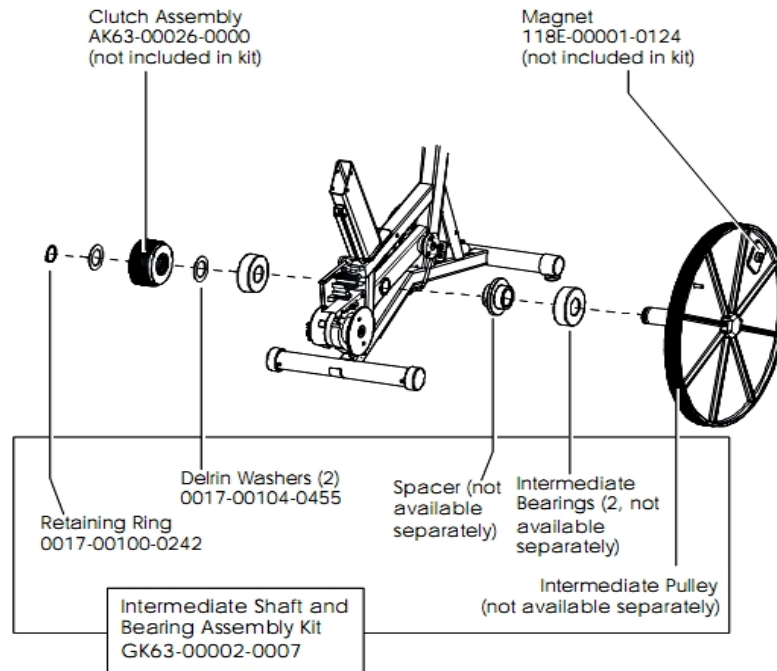

Console Support Assembly

Ref #	Part Number	Qty	Description
-	OK39-01005-0001	2	Grip
-	AK39-00005-0001	1	10-Pin Connector Main Wiring Cable
-	0017-00101-1756	4	Hardware: Frame Post Bolt 0.75"
-	AK39-00003-0002	1	Console Support
-	0017-00101-1744	4	Hardware: Phillips Pan Screw

Crankshaft and Bearing Assembly

Ref #	Part Number	Qty	Description
-	0017-00100-0243	2	Hardware: Bowed Retaining Ring .984"
-	0017-00101-1705	2	Hardware: Bolt 0.5"
-	0017-00101-1715	3	Hardware: TORX Cap Screw 0.625"
-	OK63-01095-0001	3	Crank Arm Hub
-	AK63-00051-0000	1	Pulley Assembly
-	0017-00100-0241	2	Hardware: Small Snap Ring .984"
-	OK63-01129-0001	2	Hardware: Large Thrust Washer
-	OK63-01129-0000	2	Hardware: Small Thrust Washer
-	OK63-01018-0000	1	Crank Pulley
-	0017-00104-0458	3	Hardware: Flat Washer 0.75" OD
-	GK63-00002-0077	1	Crankshaft and Bearing Kit
-	OK63-01012-0001	1	Crankshaft
-	OK63-01344-0000	2	Hardware: Needle Bearing
-	0017-00104-0409	2	Hardware: Washer 1.125" OD

Extrusion Assembly

Ref #	Part Number	Qty	Description
-	0017-00041-0654	1	Bumper
-	0017-00101-1751	2	Hardware: Screw 1"
-	OK51-01013-0002	1	Locking Rack
-	AK39-00027-0006	2	Extrusion Seat Assembly
-	0017-00101-1183	2	Hardware: Bolt 0.75"
-	0017-00101-1750	2	Hardware: Screw 0.75"
-	OK51-01039-0001	1	Decal
-	OK51-01061-0001	1	Stop Bracket
-	0017-00042-1055	2	Hardware: Plastic Grommet

Intermediate Shaft and Bearing Assembly

Ref #	Part Number	Qty	Description
-	GK63-00002-0007	1	Intermediate Shaft and Bearing Assembly
-	0017-00100-0242	1	Hardware: Retaining Ring .781"
-	118E-00001-0124	1	Auto-Start Magnet
-	0017-00104-0455	2	Hardware: Delrin Washer 1.250" OD
-	GK63-00002-0079	1	Kit: Upright/Rec Belt And Pulley