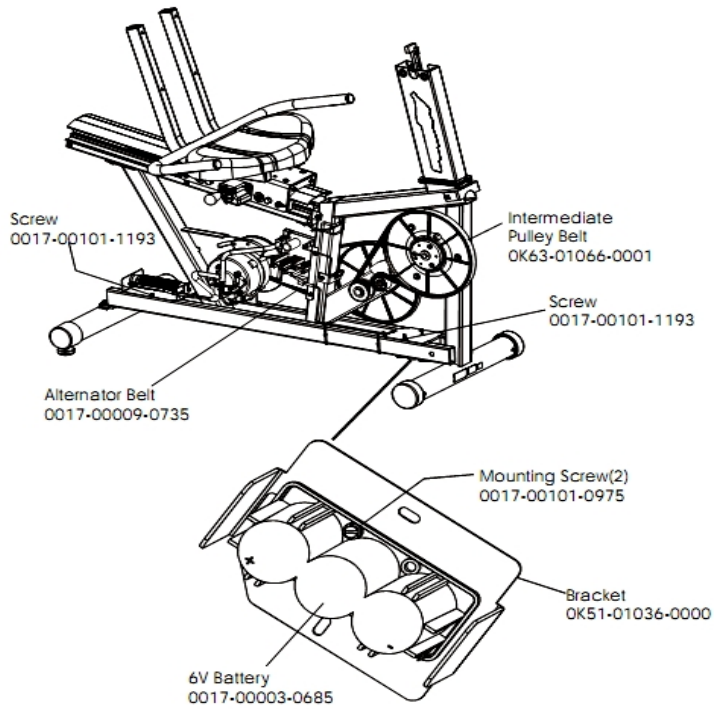

93R Recumbent Lifecycle - Arctic Silver

93RW-0100-02

Parts Manual

1/5/2019 7:47:02 AM

LifeFitness
WHAT WE LIVE FOR

Table of Contents

[Alternator with Pulley Assembly](#).....3
[Belts](#).....4
[Cables](#).....5
[Console Components](#).....6
[Console Support Assembly](#).....7
[Crankshaft and Bearing Assembly](#).....8
[Extrusion Assembly](#).....9
[Idler Bracket Assembly](#).....10
[Intermediate Shaft and Bearing Assembly](#).....11
[Locking Assembly](#).....12
[Power Control Board](#).....13
[References](#).....14
[Resistor Assembly](#).....15
[Seat Assembly](#).....16
[Seat Assembly - Bottom](#).....17
[Seat Frame Assembly](#).....18
[Seat Pads and Accessory Tray](#).....19
[Shrouds, End Cap and Pedals](#).....20
[Wheel and Leveler](#).....21

Alternator with Pulley Assembly

Assembly Number – AK63-00093-0000

Ref #	Part Number	Qty	Description
-	OK61-01027-0000	1	Flywheel: 6.75" D
-	0017-00103-0117	1	Hardware: Locking Nut 1/2" ID
-	0017-00101-0956	1	Hardware: Bolt 2"
-	0017-00104-0044	2	Hardware: Washer 0.75" OD
-	0017-00009-0841	1	Alternator
-	AK63-00093-0000	1	Alternator w/Pulley

Belts

Ref #	Part Number	Qty	Description
-	GK63-00002-0079	1	Kit: Upright/Rec Belt And Pulley
-	0017-00101-0975	2	Hardware: Mounting Bolt 0.375"
-	0017-00101-1193	2	Hardware: Screw 0.375"
-	OK51-01036-0000	1	Battery Bracket
-	0017-00009-1324	1	Belt: Poly-V; 49.00 IN
-	0017-00003-0685	1	6V Battery

Cables

Ref #	Part Number	Qty	Description
-	118E-00001-0259	2	Wireless Receiver Module, Non-Coded
-	AK39-00006-0000	1	Power Cable
-	AK39-00005-0001	1	10-Pin Connector Main Wiring Cable
-	AK63-00050-0000	1	Reed Switch Bracket Assembly