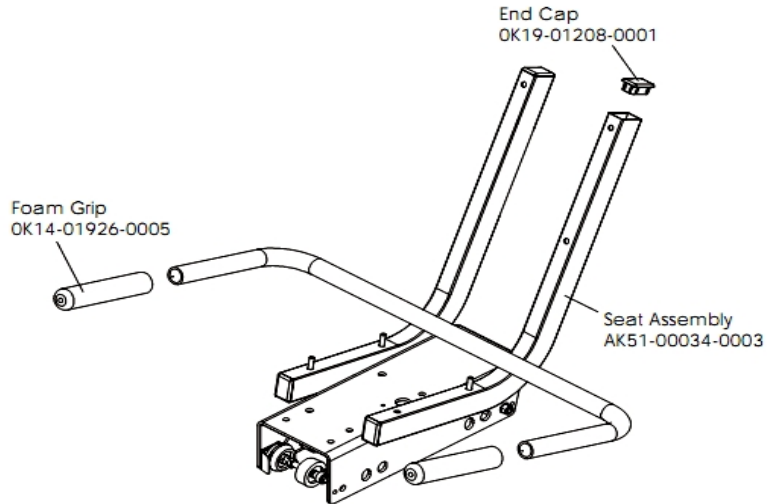

Seat Assembly

Ref #	Part Number	Qty	Description
-	OK14-01926-0005	2	Foam Grip
-	AK51-00034-0003	1	Seat Assembly
-	OK19-01208-0001	4	End Cap