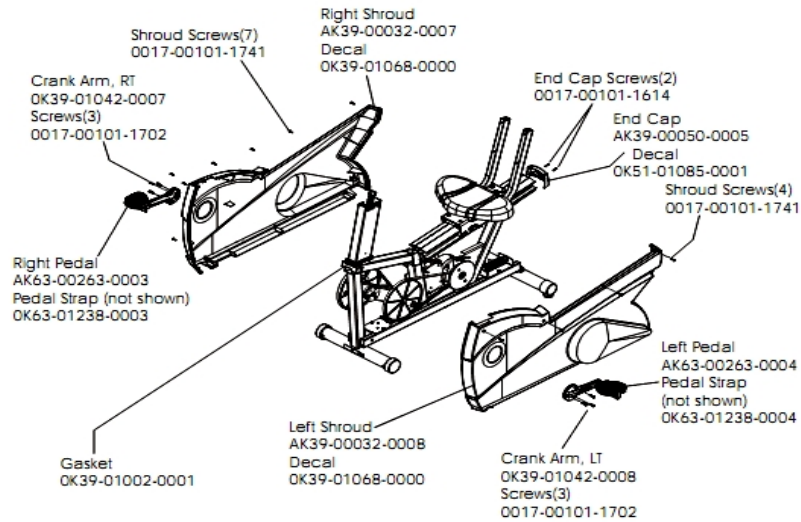

Shrouds, End Cap and Pedals

Ref #	Part Number	Qty	Description
-	0017-00101-1702	6	Hardware: Screw
-	AK39-00032-0007	1	Shroud with Decal - Right
-	AK39-00050-0005	1	End Cap
-	OK63-01238-0004	1	Left Pedal Strap
-	OK39-01068-0000	2	Decal
-	OK39-01042-0008	1	Crank Arm: Left
-	OK39-01042-0007	1	Crank Arm: Right
-	0017-00101-1741	11	Hardware: Screw
-	0017-00101-1614	2	Hardware: Screw 0.625"
-	AK63-00263-0003	1	Pedal: Right
-	OK51-01085-0001	1	Decal
-	AK63-00263-0004	1	Pedal: Left
-	OK39-01002-0001	1	Gasket
-	AK39-00032-0008	1	Shroud with Decal - Left
-	OK63-01238-0003	1	Right Pedal Strap