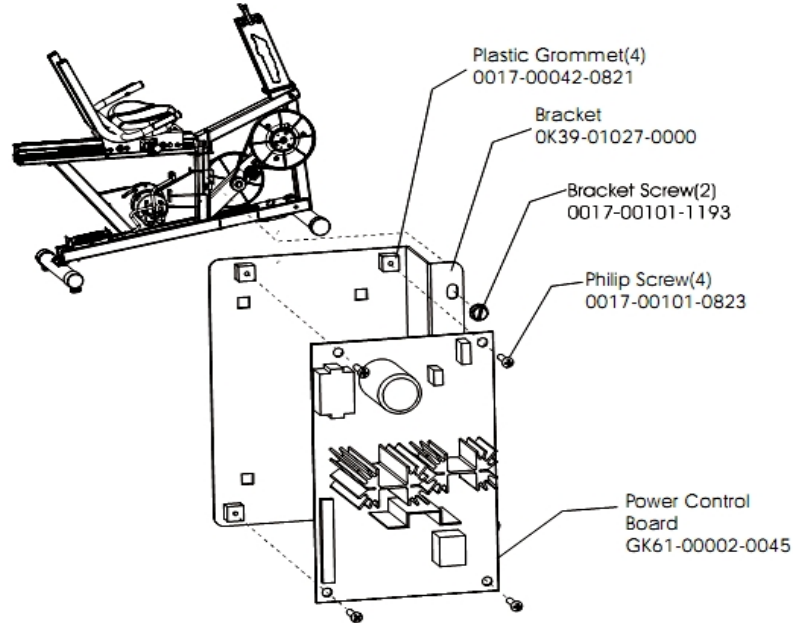

Power Control Board

Assembly Number - AK39-00022-0001

Ref #	Part Number	Qty	Description
-	0017-00042-0821	4	Hardware: Plastic Grommet
-	0017-00101-0823	4	Hardware: Screw 0.75"
-	AK39-00022-0001	1	PCB Assembly
-	0K39-01027-0000	1	PCB Bracket
-	GK61-00002-0045	1	Power Control Board
-	0017-00101-1193	2	Hardware: Screw 0.375"