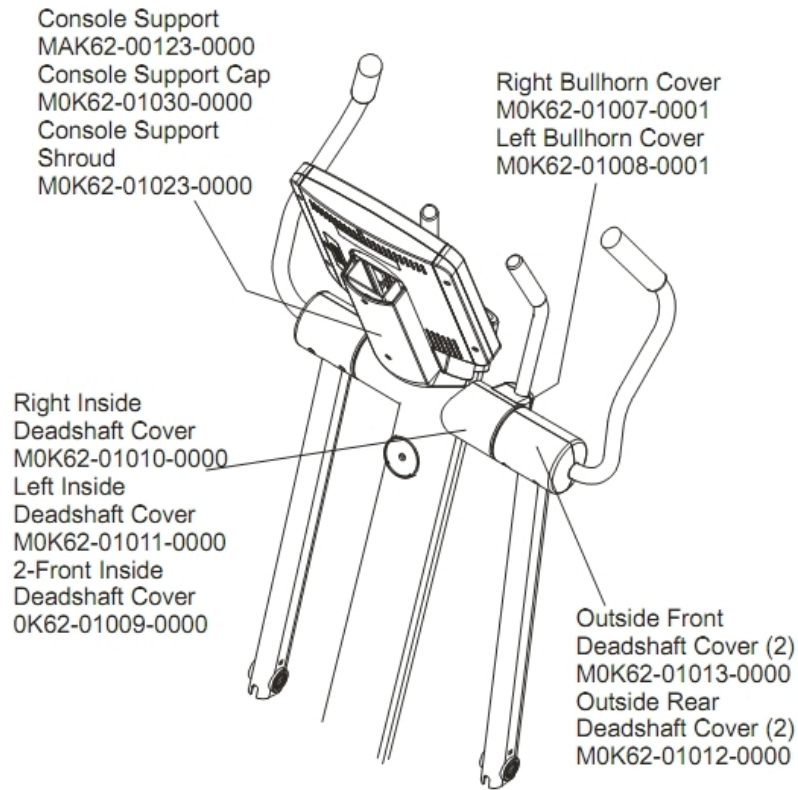

Console Support And Deadshaft Covers

Ref #	Part Number	Qty	Description
-	0K62-01023-0001	1	Console Support Shroud
-	AK62-00123-0000	1	Console Support
-	0K62-01008-0001	1	Bullhorn Cover Left
-	0K62-01007-0001	1	Bullhorn Cover Right
-	0K62-01012-0000	2	Front Outside Deadshaft Cover
-	0K62-01009-0000	2	Front Inside Deadshaft Cover
-	0K62-01010-0000	1	Right Inside Deadshaft Cover
-	0K62-01011-0000	1	Left Inside Deadshaft Cover
-	0K62-01030-0001	1	Console Support Cap
-	0K62-01013-0000	2	Rear Outside Deadshaft Cover