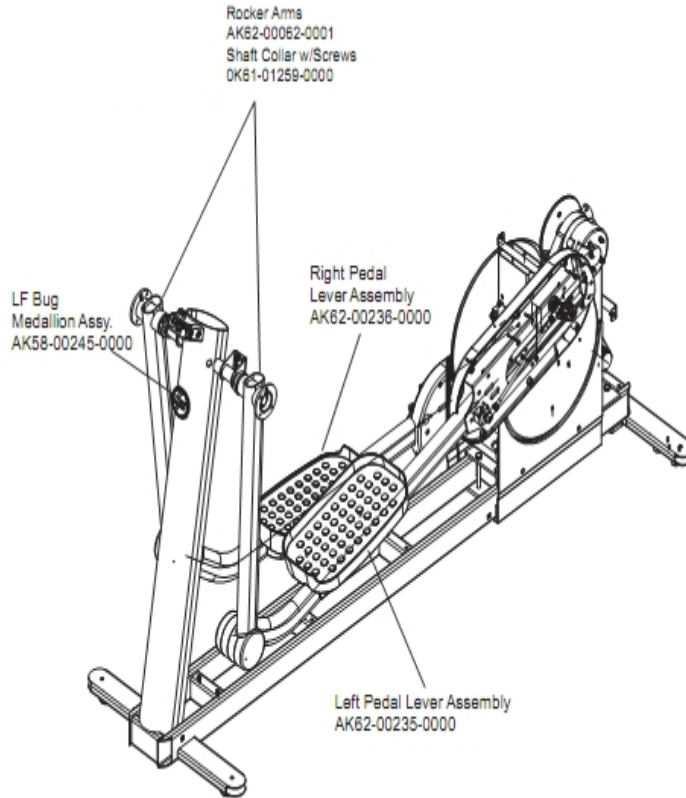

Rocker Arms And Pedal Levers

Ref #	Part Number	Qty	Description
-	AK62-00235-0000	1	Left Pedal Lever Assembly
-	GK62-00002-0070	2	Rocker Arm Kit
-	AK62-00236-0000	1	Right Pedal Lever Assembly
-	OK61-01259-0000	1	Shaft Split Collar
-	AK58-00245-0000	1	Bug Medallion