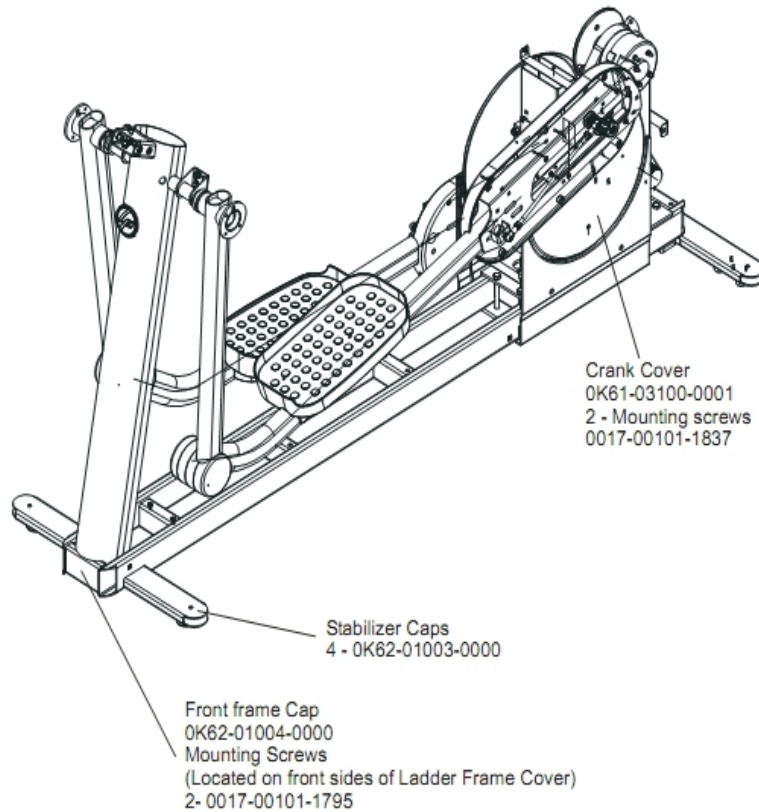

Cables

Ref #	Part Number	Qty	Description
-	A084-92220-A008	1	Console PCB
-	B084-92218-0000	1	PCB Circuit Board
-	AK62-00092-0000	1	Power Control Cable
-	AK62-00093-0000	1	Main Cable

Console And Related Components

Ref #	Part Number	Qty	Description
-	A084-92220-A008	1	Console PCB
-	AK62-00150-0001	1	Console: English/Metric
-	AK39-00063-0000	1	Polar Cable
-	118E-00001-0259	1	Wireless Receiver Module, Non-Coded
-	AK62-00190-0001	1	Bezel Switch with Overlay: English/Metric
-	0017-00101-1650	1	Hardware: Phillips Pan Screw 0.375"
-	AK62-00142-0000	1	Console Case with Decal
-	0017-00101-1242	1	Hardware: Phillips Pan Screw 0.75"
-	0K62-01026-0000	1	Battery Door

Console Support And Deadshaft Covers

Ref #	Part Number	Qty	Description
-	0K62-01023-0001	1	Console Support Shroud
-	AK62-00123-0000	1	Console Support
-	0K62-01008-0001	1	Bullhorn Cover Left
-	0K62-01007-0001	1	Bullhorn Cover Right
-	0K62-01012-0000	2	Front Outside Deadshaft Cover
-	0K62-01009-0000	2	Front Inside Deadshaft Cover
-	0K62-01010-0000	1	Right Inside Deadshaft Cover
-	0K62-01011-0000	1	Left Inside Deadshaft Cover
-	0K62-01030-0001	1	Console Support Cap
-	0K62-01013-0000	2	Rear Outside Deadshaft Cover

Crank Cover And Lower Caps

Ref #	Part Number	Qty	Description
-	0K61-03100-0001	1	Crank Cover
-	0017-00101-1837	2	Hardware: Screw 18MM
-	0017-00101-1795	2	Hardware: Mounting Screw
-	0K68-01130-0300	4	CAP; STABILIZER; STEALTH GREY
-	0K62-01004-0002	1	Front frame Cap