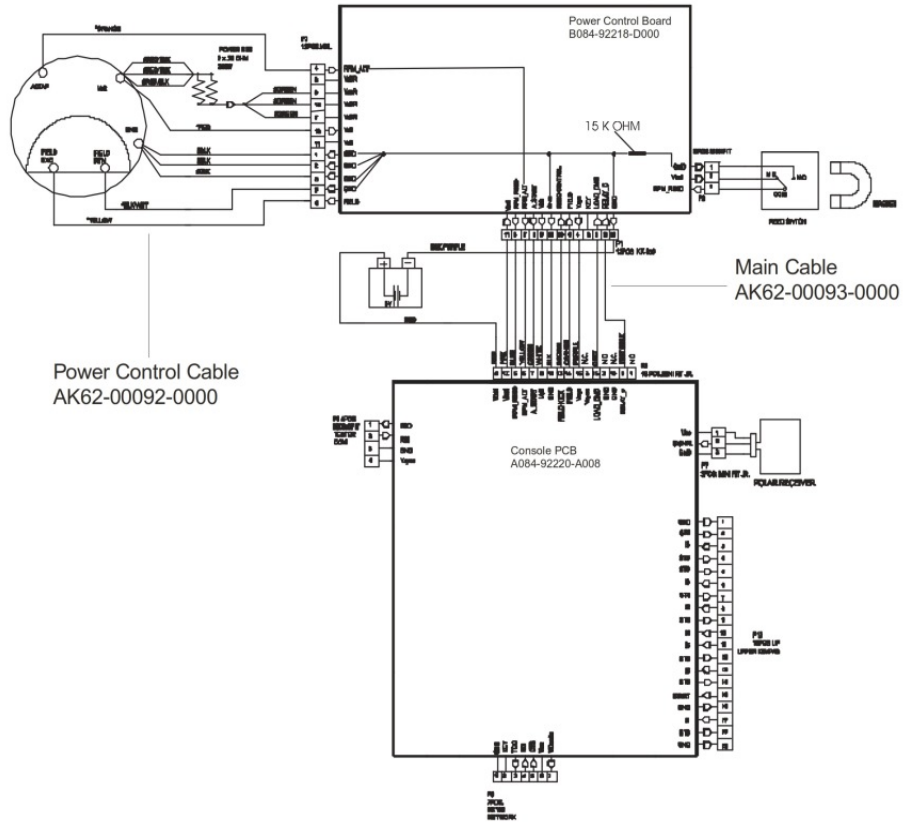

93X Cross-Trainer

93X-0000-01

Parts Manual

1/5/2019 8:54:24 AM

Table of Contents

[Cables.....](#)3
[Console And Related Components.....](#)4
[Console Support And Deadshaft Covers.....](#)5
[Crank Cover And Lower Caps.....](#)6
[Drive Module Components And Cable.....](#)7
[Drive Module Hardware.....](#)8
[Handlebars And Bullhorns.....](#)10
[Lower Frame Shrouds And Hardware.....](#)11
[Pedal Lever Assembly Components.....](#)12
[References.....](#)14
[Rocker Arms And Pedal Levers.....](#)15
[Upper Frame Hardware.....](#)16

Cables

Ref #	Part Number	Qty	Description
-	A084-92220-A008	1	Console PCB
-	B084-92218-0000	1	PCB Circuit Board
-	AK62-00092-0000	1	Power Control Cable
-	AK62-00093-0000	1	Main Cable

Console And Related Components

Ref #	Part Number	Qty	Description
-	A084-92220-A008	1	Console PCB
-	AK62-00150-0001	1	Console: English/Metric
-	AK39-00063-0000	1	Polar Cable
-	118E-00001-0259	1	Wireless Receiver Module, Non-Coded
-	AK62-00190-0001	1	Bezel Switch with Overlay: English/Metric
-	0017-00101-1650	1	Hardware: Phillips Pan Screw 0.375"
-	AK62-00142-0000	1	Console Case with Decal
-	0017-00101-1242	1	Hardware: Phillips Pan Screw 0.75"
-	0K62-01026-0000	1	Battery Door