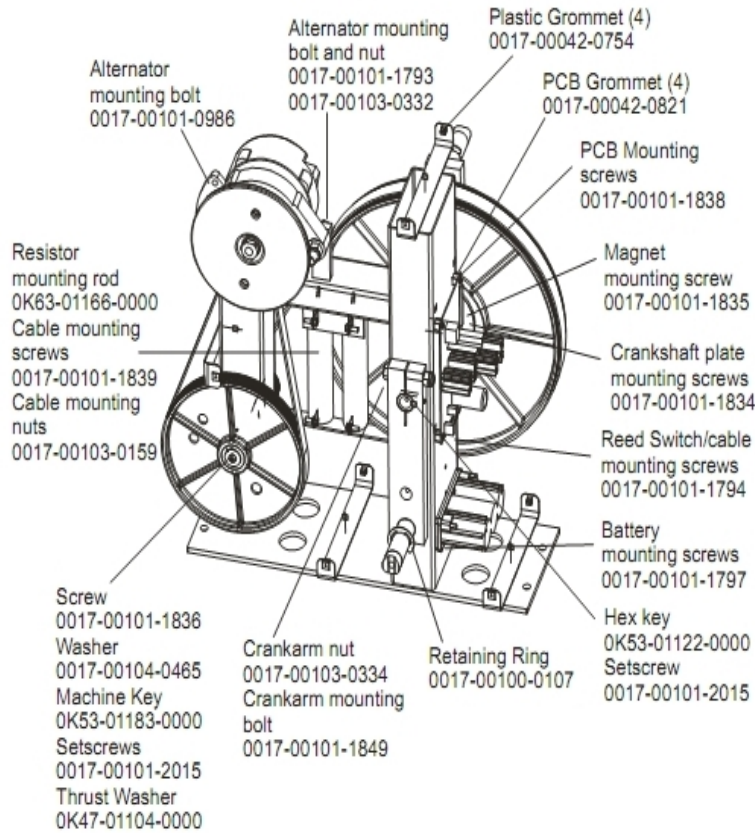

Drive Module Hardware

Ref #	Part Number	Qty	Description
-	0017-00101-1793	1	Hardware: Alternator Mounting Bolt
-	0017-00101-1838	1	Hardware: Mounting Screw 19 MM
-	0K53-01122-0000	1	Square Key
-	0K63-01166-0000	1	Resistor Mounting Rod
-	0017-00101-1794	1	Hardware: Screw 10MM
-	0017-00101-1835	1	Hardware: Screw 10MM
-	0017-00104-0465	1	Hardware: Flat Washer 23MM OD
-	0017-00101-1834	1	Hardware: Screw 24MM
-	0017-00042-0754	4	Hardware: Grommet
-	0017-00103-0159	1	Hardware: Mounting Nut
-	0017-00101-1839	1	Hardware: Cable Mounting Screw
-	AK62-00106-0001	1	Ladder Frame Cover with Decal
-	0K47-01104-0000	1	Hardware: Thrust Washer
-	0K53-01183-0000	1	Hex key
-	0017-00101-1849	1	Hardware: Crank arm mounting bolt
-	0017-00103-0334	1	Hardware: Nut 10 MM
-	0017-00101-2015	2	Hardware: Pulley Set Screw 15 MM
-	0017-00101-1836	1	Hardware: Screw 10 MM
-	0017-00101-1797	1	Hardware: Mounting Screw 16 MM
-	0017-00042-0821	4	Hardware: Plastic Grommet
-	0017-00003-0685	1	6V Battery
-	0017-00103-0332	1	Hardware: Mounting Nut