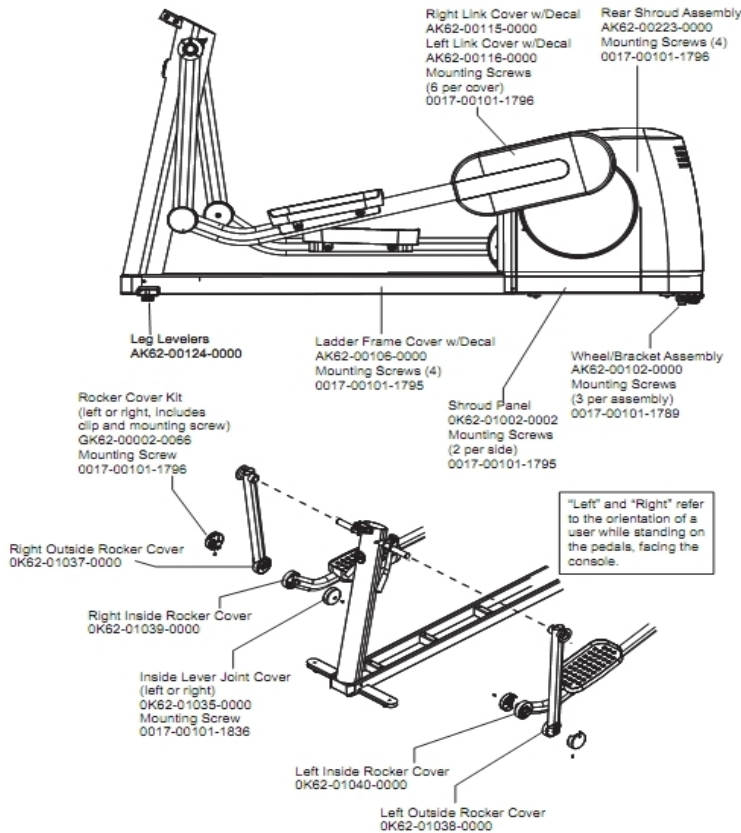

Lower Frame Shrouds And Hardware

Ref #	Part Number	Qty	Description
-	OK62-01002-0003	1	Shroud Panel
-	OK62-01038-0000	1	Left Inside Rocker Cover
-	0017-00101-1836	1	Hardware: Screw 10 MM
-	0017-00101-1789	3	Hardware: Mounting Screws
-	0017-00101-1795	8	Hardware: Mounting Screw
-	AK62-00223-0000	1	Rear Shroud Assembly
-	AK62-00116-0000	1	Link Cover with Decal: Left
-	AK62-00106-0001	1	Ladder Frame Cover with Decal
-	OK62-01039-0000	1	Right Inside Lever Joint Cover
-	AK62-00124-0000	1	Leg Leveler
-	0017-00101-1796	11	Hardware: Mounting Screw 19 MM
-	OK62-01040-0000	1	Left Inside Lever Joint Cover
-	OK62-01035-0000	1	Inside Lever Joint Cover
-	AK62-00115-0000	1	Link Cover with Decal: Right
-	OK62-01037-0000	1	
-	GK62-00002-0066	1	Rocker Cover Kit
-	AK62-00102-0000	1	Wheel/Bracket Assembly