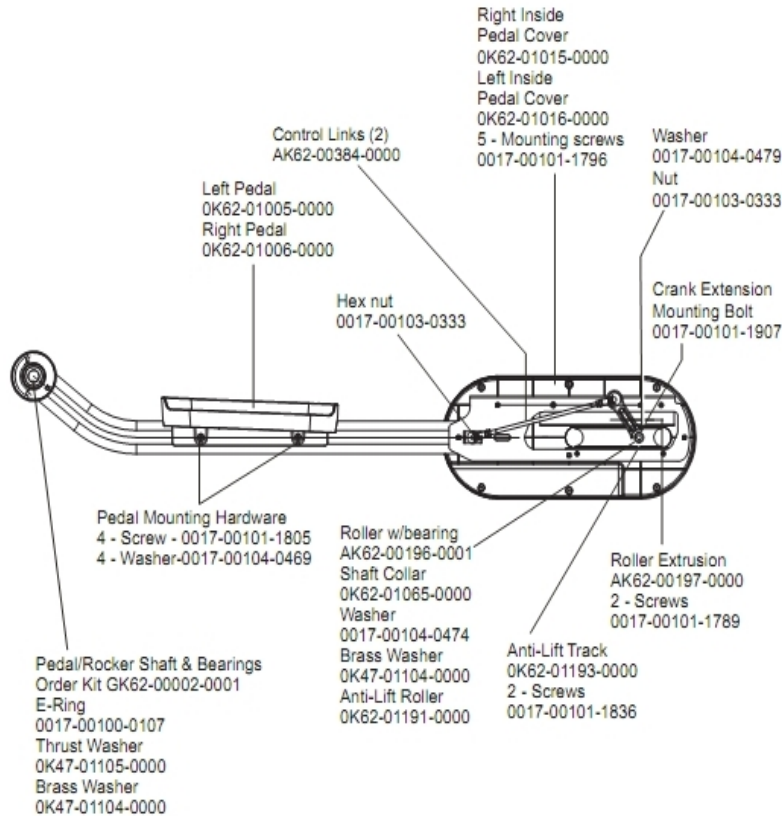

Pedal Lever Assembly Components

Ref #	Part Number	Qty	Description
-	GK62-00002-0071	3	Control Link Kit
-	GK62-00002-0001	1	Pedal/Rocker Shaft and Bearings
-	AK62-00196-0001	1	Roller with Bearing
-	0017-00100-0107	1	Hardware: E-Ring 1"
-	OK47-01104-0000	2	Hardware: Thrust Washer
-	OK62-01065-0000	1	Shaft Collar
-	OK62-01015-0000	1	Inside Pedal Cover Right
-	0017-00104-0479	1	Hardware: Flat Washer 25.4MM OD
-	0017-00101-1836	2	Hardware: Screw 10 MM
-	0017-00104-0469	4	Hardware: Flat Washer 16MM OD
-	0017-00101-1907	1	Hardware: Crank Extension Mounting Bolt
-	0017-00101-1805	4	Hardware: TORX Screw 25 MM
-	0017-00103-0333	2	Hardware: Hex Nut
-	AK62-00197-0000	1	Roller Extrusion
-	OK62-01191-0000	1	Anti-Lift Roller
-	OK47-01105-0000	1	Hardware: Hardened Thrust Washer
-	0017-00104-0474	1	Hardware: Washer
-	0017-00101-1796	5	Hardware: Mounting Screw 19 MM
-	OK62-01208-0000	1	Anti-Lift Track
-	OK62-01016-0000	1	Inside Pedal Cover Left
-	OK62-01006-0000	1	Right Pedal
-	OK62-01005-0000	1	Left Pedal