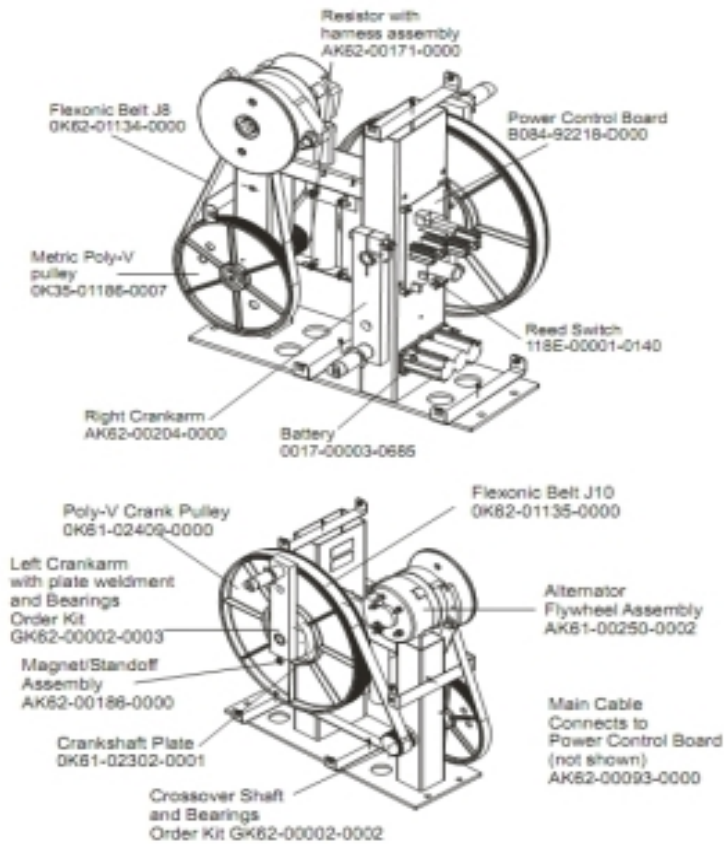

Ref #	Part Number	Qty	Description
-	A084-92220-A008	1	Console PCB
-	AK62-00150-0001	1	Console: English/Metric
-	AK39-00063-0000	1	Polar Cable
-	118E-00001-0259	1	Wireless Receiver Module, Non-Coded
-	AK62-00190-0001	1	Bezel Switch with Overlay: English/Metric
-	0017-00101-1650	1	Hardware: Phillips Pan Screw 0.375"
-	AK62-00142-0000	1	Console Case with Decal
-	0017-00101-1242	1	Hardware: Phillips Pan Screw 0.75"
-	0K62-01026-0000	1	Battery Door

Console Support And Deadshaft Covers

Ref #	Part Number	Qty	Description
-	0K62-01023-0001	1	Console Support Shroud
-	AK62-00123-0000	1	Console Support
-	0K62-01008-0001	1	Bullhorn Cover Left
-	0K62-01007-0001	1	Bullhorn Cover Right
-	0K62-01012-0000	2	Front Outside Deadshaft Cover
-	0K62-01009-0000	2	Front Inside Deadshaft Cover
-	0K62-01010-0000	1	Right Inside Deadshaft Cover
-	0K62-01011-0000	1	Left Inside Deadshaft Cover
-	0K62-01030-0001	1	Console Support Cap
-	0K62-01013-0000	2	Rear Outside Deadshaft Cover

Crank Cover And Lower Caps

Ref #	Part Number	Qty	Description
-	0K61-03100-0001	1	Crank Cover
-	0017-00101-1837	2	Hardware: Screw 18MM
-	0017-00101-1795	2	Hardware: Mounting Screw
-	0K68-01130-0300	4	CAP; STABILIZER; STEALTH GREY
-	0K62-01004-0002	1	Front frame Cap

Drive Module Components And Cable

Ref #	Part Number	Qty	Description
-	AK62-00204-0000	1	Right Crankarm
-	0K62-01134-0000	1	Flexonic Belt
-	AK61-00250-0002	1	Alternator Flywheel Assembly
-	0K61-02302-0001	1	Crankshaft Plate
-	0K35-01186-0007	1	Poly-V Pulley
-	AK62-00171-0000	1	Resistor with Harness Assembly
-	AK62-00186-0000	1	Magnet-Standoff Assembly
-	118E-00001-0140	1	Reed Switch SPDT
-	0K61-02409-0000	1	Poly-V Crank Pulley
-	0017-00003-0685	1	6V Battery
-	GK62-00002-0003	1	Left Crankarm Assembly
-	B084-92218-0000	1	PCB Circuit Board
-	0K62-01135-0000	1	Drive Belt
-	GK62-00002-0002	1	Crossover Shaft and Bearing Assembly
-	AK62-00093-0000	1	Main Cable