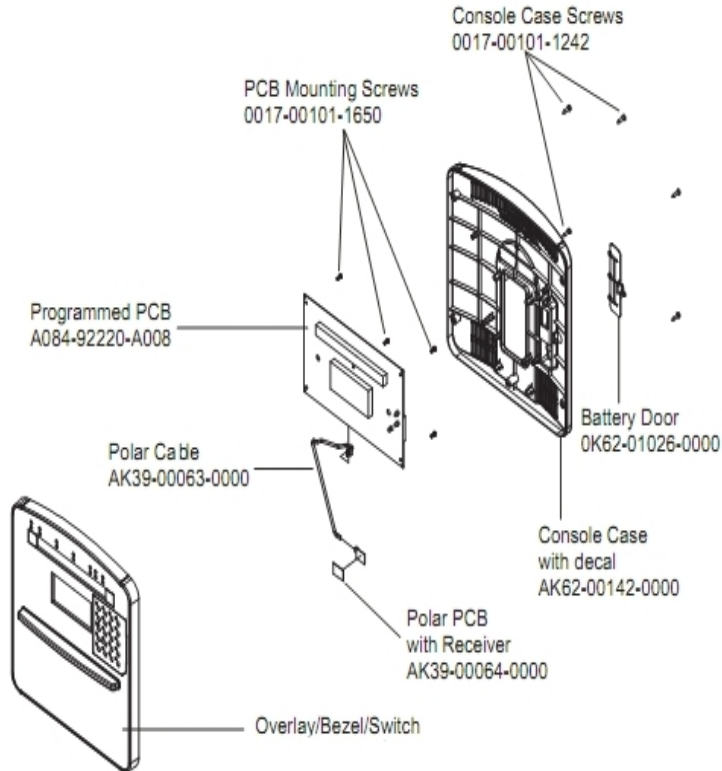

93X Cross-Trainer

93X-0000-01

Parts Manual

1/5/2019 8:54:24 AM

Table of Contents

[Cables.....](#)3
[Console And Related Components.....](#)4
[Console Support And Deadshaft Covers.....](#)5
[Crank Cover And Lower Caps.....](#)6
[Drive Module Components And Cable.....](#)7
[Drive Module Hardware.....](#)8
[Handlebars And Bullhorns.....](#)10
[Lower Frame Shrouds And Hardware.....](#)11
[Pedal Lever Assembly Components.....](#)12
[References.....](#)14
[Rocker Arms And Pedal Levers.....](#)15
[Upper Frame Hardware.....](#)16

Cables

Ref #	Part Number	Qty	Description
-	A084-92220-A008	1	Console PCB
-	B084-92218-0000	1	PCB Circuit Board
-	AK62-00092-0000	1	Power Control Cable
-	AK62-00093-0000	1	Main Cable

Console And Related Components

Ref #	Part Number	Qty	Description
-	A084-92220-A008	1	Console PCB
-	AK62-00150-0001	1	Console: English/Metric
-	AK39-00063-0000	1	Polar Cable
-	118E-00001-0259	1	Wireless Receiver Module, Non-Coded
-	AK62-00190-0001	1	Bezel Switch with Overlay: English/Metric
-	0017-00101-1650	1	Hardware: Phillips Pan Screw 0.375"
-	AK62-00142-0000	1	Console Case with Decal
-	0017-00101-1242	1	Hardware: Phillips Pan Screw 0.75"
-	0K62-01026-0000	1	Battery Door