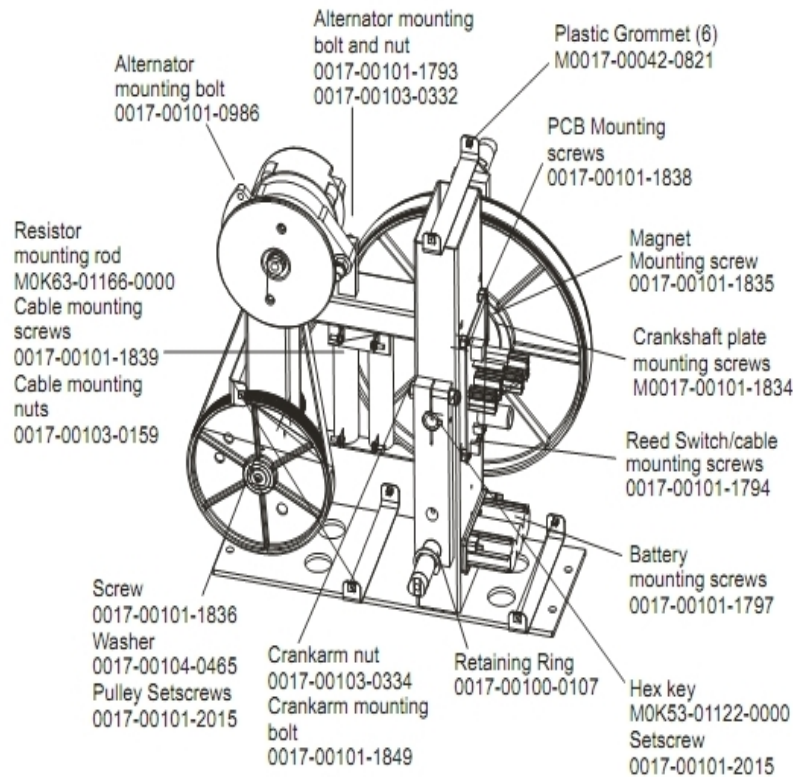

Drive Module Hardware

Ref #	Part Number	Qty	Description
-	0K53-01183-0000	1	Hex key
-	0017-00101-1834	1	Hardware: Screw 24MM
-	0K63-01166-0000	1	Resistor Mounting Rod
-	0017-00100-0107	1	Hardware: E-Ring 1"
-	0017-00101-1794	1	Hardware: Screw 10MM
-	0017-00101-1835	1	Hardware: Screw 10MM
-	0017-00104-0465	1	Hardware: Flat Washer 23MM OD
-	0017-00101-1839	1	Hardware: Cable Mounting Screw
-	0K53-01122-0000	1	Square Key
-	0017-00101-1838	4	Hardware: Mounting Screw 19 MM
-	0017-00101-1849	1	Hardware: Crank arm mounting bolt
-	0017-00103-0334	1	Hardware: Nut 10 MM
-	0017-00101-2015	2	Hardware: Pulley Set Screw 15 MM
-	0017-00101-1836	1	Hardware: Screw 10 MM
-	0017-00101-1797	2	Hardware: Mounting Screw 16 MM
-	0017-00042-0821	4	Hardware: Plastic Grommet
-	0017-00101-1793	1	Hardware: Alternator Mounting Bolt
-	0017-00042-0754	4	Hardware: Grommet
-	0017-00103-0332	1	Hardware: Mounting Nut
-	0017-00101-0986	1	Hardware: Bolt 0.75"
-	0017-00103-0159	1	Hardware: Mounting Nut
-	0K47-01104-0000	1	Hardware: Thrust Washer