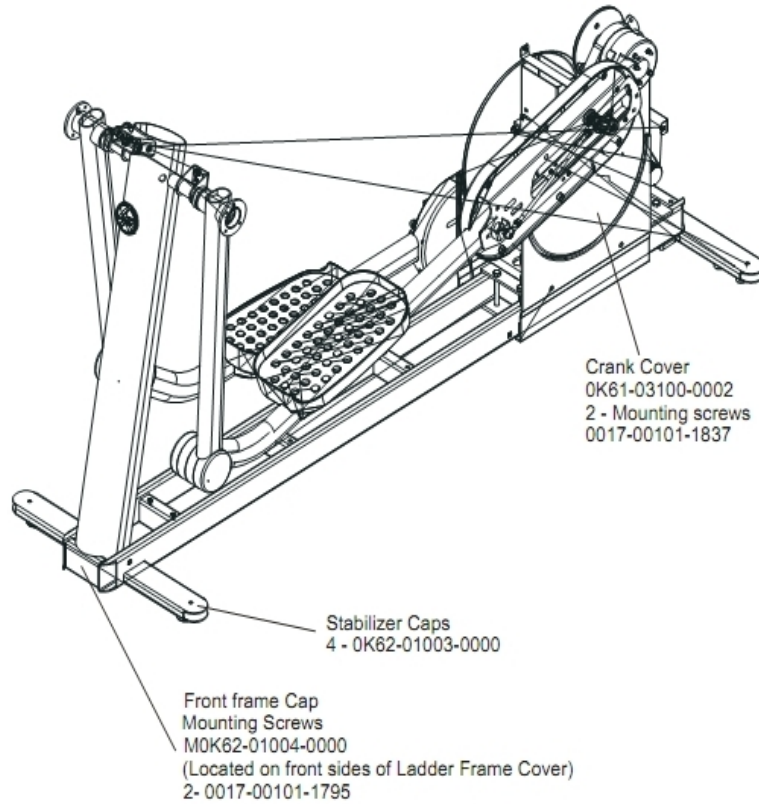

Cables

Ref #	Part Number	Qty	Description
-	AK62-00093-0000	1	Main Cable
-	B084-92218-0000	1	PCB Circuit Board
-	A084-92220-A008	1	Console PCB
-	AK62-00092-0000	1	Power Control Cable

Console and Related Components

Ref #	Part Number	Qty	Description
-	0017-00101-1242	5	Hardware: Phillips Pan Screw 0.75"
-	0017-00101-1650	5	Hardware: Phillips Pan Screw 0.375"
-	118E-00001-0259	1	Wireless Receiver Module, Non-Coded
-	AK39-00063-0000	1	Polar Cable
-	AK62-00150-0001	1	Console: English/Metric
-	0K62-01026-0000	1	Battery Door
-	AK62-00142-0000	1	Console Case with Decal
-	AK62-00190-0001	1	Bezel Switch with Overlay: English/Metric
-	A084-92220-A008	1	Console PCB

Console Support and Deadshaft Covers

Ref #	Part Number	Qty	Description
-	0K62-01008-0001	1	Bullhorn Cover Left
-	0K62-01013-0000	2	Rear Outside Deadshaft Cover
-	0K62-01007-0001	1	Bullhorn Cover Right
-	0K62-01010-0000	1	Right Inside Deadshaft Cover
-	0K62-01030-0001	1	Console Support Cap
-	0K62-01011-0000	1	Left Inside Deadshaft Cover
-	0K62-01023-0001	1	Console Support Shroud
-	0K62-01009-0000	2	Front Inside Deadshaft Cover
-	0K62-01012-0000	2	Front Outside Deadshaft Cover
-	AK62-00123-0000	1	Console Support

Crank Cover and Lower Caps

Ref #	Part Number	Qty	Description
-	0K68-01130-0200	4	CAP; STABILIZER; SHADOW GREY
-	0017-00101-1837	2	Hardware: Screw 18MM
-	0017-00101-1795	2	Hardware: Mounting Screw
-	0K61-03100-0002	1	Crank Cover
-	0K62-01004-0002	1	Front frame Cap