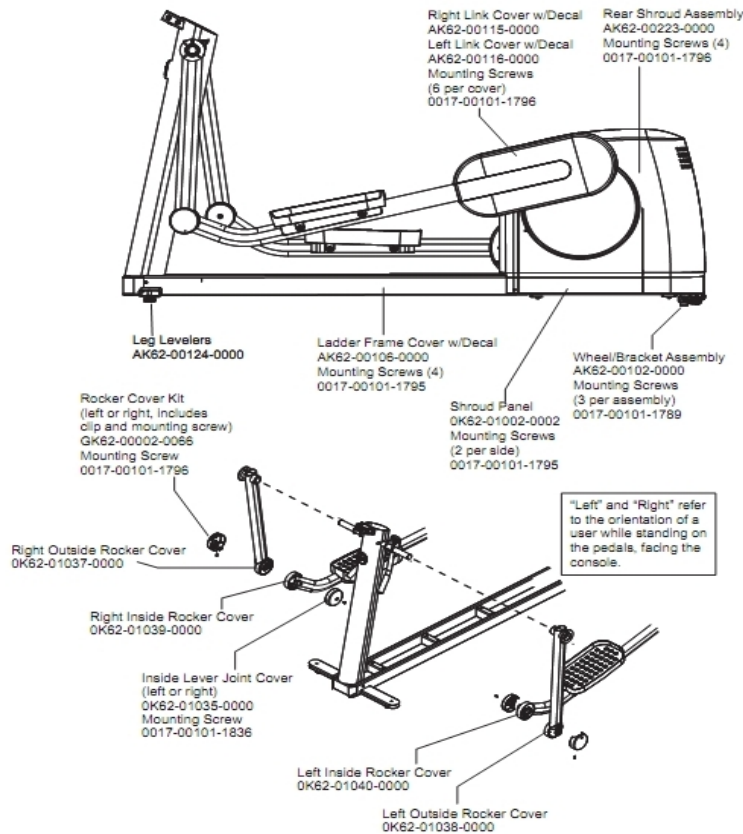

Lower Frame Shrouds and Hardware

Ref #	Part Number	Qty	Description
-	OK62-01035-0000	1	Inside Lever Joint Cover
-	OK62-01038-0000	1	Left Inside Rocker Cover
-	OK62-01037-0000	1	
-	GK62-00002-0066	1	Rocker Cover Kit
-	0017-00101-1795	8	Hardware: Mounting Screw
-	0017-00101-1836	1	Hardware: Screw 10 MM
-	AK62-00102-0000	1	Wheel/Bracket Assembly
-	AK62-00115-0000	1	Link Cover with Decal: Right
-	AK62-00116-0000	1	Link Cover with Decal: Left
-	AK62-00223-0000	1	Rear Shroud Assembly
-	OK62-01002-0003	1	Shroud Panel
-	0017-00101-1789	6	Hardware: Mounting Screws
-	OK62-01039-0000	1	Right Inside Lever Joint Cover
-	0017-00101-1796	17	Hardware: Mounting Screw 19 MM
-	OK62-01040-0000	1	Left Inside Lever Joint Cover
-	AK62-00106-0001	1	Ladder Frame Cover with Decal
-	AK62-00124-0000	2	Leg Leveler