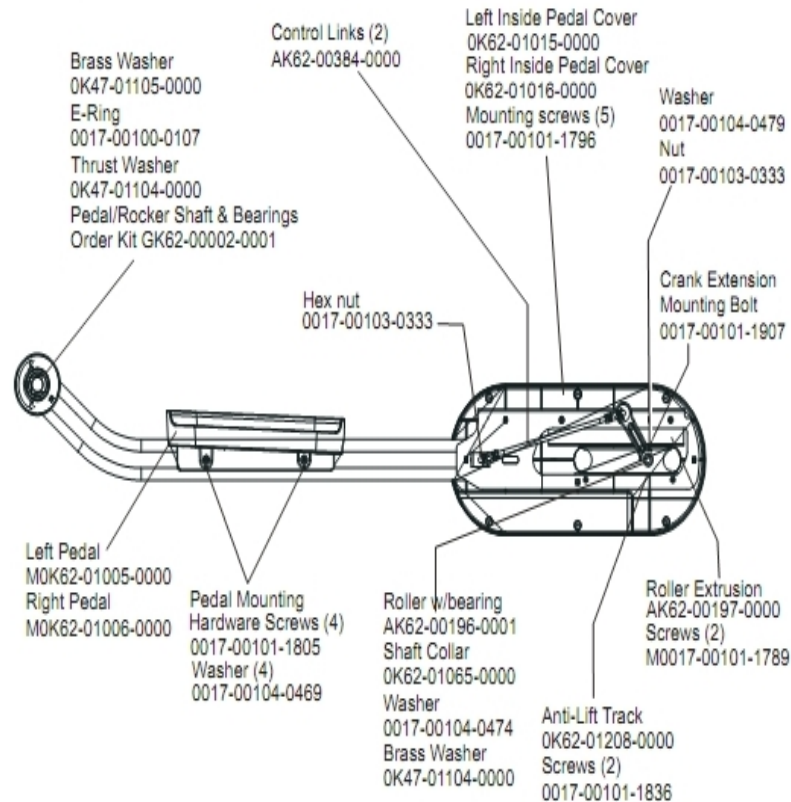

Pedal Lever Assembly Components

Ref #	Part Number	Qty	Description
-	0017-00101-1796	10	Hardware: Mounting Screw 19 MM
-	0017-00104-0474	2	Hardware: Washer
-	0K62-01208-0000	2	Anti-Lift Track
-	0K62-01016-0000	1	Inside Pedal Cover Left
-	0K62-01006-0000	1	Right Pedal
-	0K62-01005-0000	1	Left Pedal
-	0017-00101-1789	4	Hardware: Mounting Screws
-	0K47-01105-0000	2	Hardware: Hardened Thrust Washer
-	0K62-01191-0000	2	Anti-Lift Roller
-	GK62-00002-0071	6	Control Link Kit
-	GK62-00002-0001	2	Pedal/Rocker Shaft and Bearings
-	AK62-00197-0000	2	Roller Extrusion
-	AK62-00196-0001	2	Roller with Bearing
-	0017-00100-0107	2	Hardware: E-Ring 1"
-	0017-00101-1805	8	Hardware: TORX Screw 25 MM
-	0017-00101-1907	2	Hardware: Crank Extension Mounting Bolt
-	0017-00104-0469	8	Hardware: Flat Washer 16MM OD
-	0017-00101-1836	4	Hardware: Screw 10 MM
-	0017-00104-0479	2	Hardware: Flat Washer 25.4MM OD
-	0K62-01015-0000	1	Inside Pedal Cover Right
-	0K62-01065-0000	2	Shaft Collar
-	0017-00103-0333	4	Hardware: Hex Nut