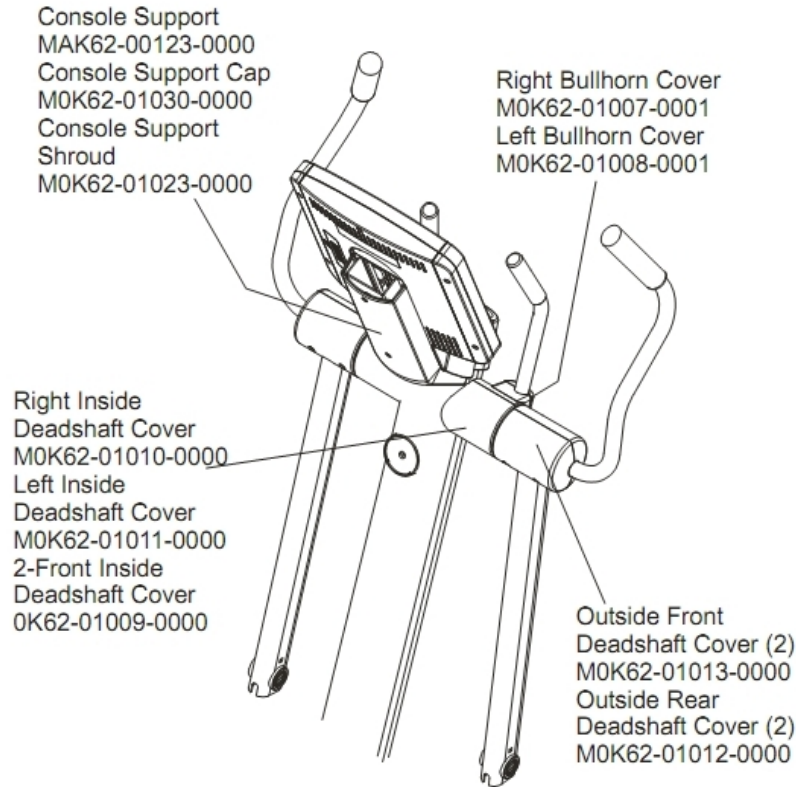

Ref #	Part Number	Qty	Description
-	0017-00101-1242	5	Hardware: Phillips Pan Screw 0.75"
-	0017-00101-1650	5	Hardware: Phillips Pan Screw 0.375"
-	118E-00001-0259	1	Wireless Receiver Module, Non-Coded
-	AK39-00063-0000	1	Polar Cable
-	AK62-00150-0001	1	Console: English/Metric
-	0K62-01026-0000	1	Battery Door
-	AK62-00142-0000	1	Console Case with Decal
-	AK62-00190-0001	1	Bezel Switch with Overlay: English/Metric
-	A084-92220-A008	1	Console PCB

Console Support and Deadshaft Covers

Ref #	Part Number	Qty	Description
-	0K62-01008-0001	1	Bullhorn Cover Left
-	0K62-01013-0000	2	Rear Outside Deadshaft Cover
-	0K62-01007-0001	1	Bullhorn Cover Right
-	0K62-01010-0000	1	Right Inside Deadshaft Cover
-	0K62-01030-0001	1	Console Support Cap
-	0K62-01011-0000	1	Left Inside Deadshaft Cover
-	0K62-01023-0001	1	Console Support Shroud
-	0K62-01009-0000	2	Front Inside Deadshaft Cover
-	0K62-01012-0000	2	Front Outside Deadshaft Cover
-	AK62-00123-0000	1	Console Support