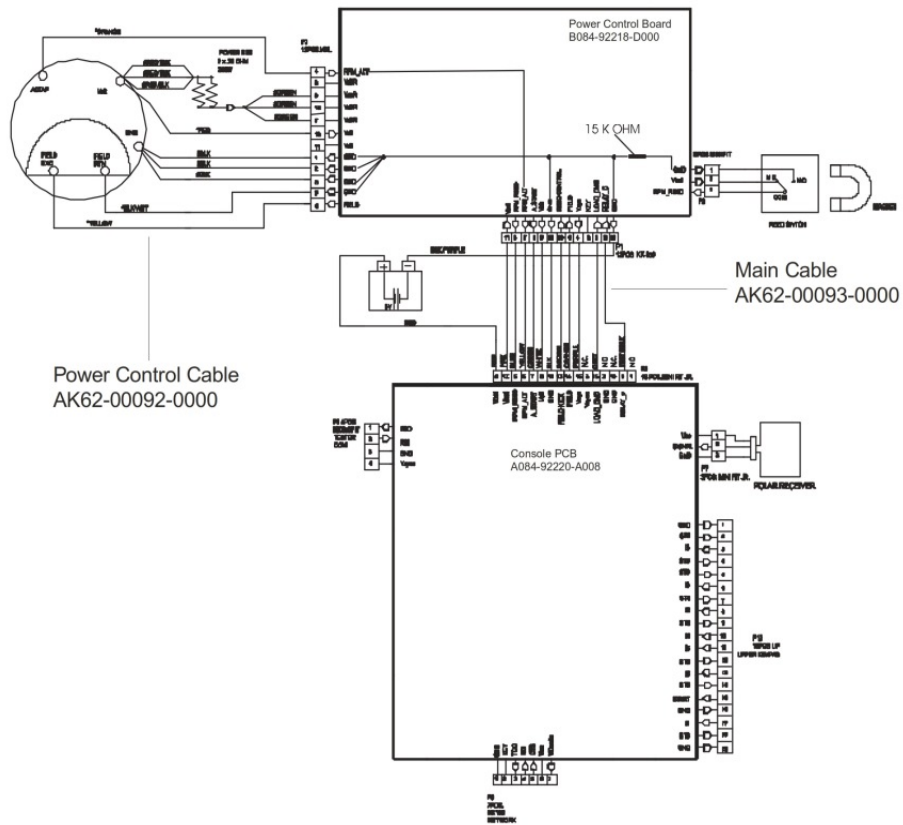

93X Cross-Trainer - Arctic Silver

93X-0104-02

Parts Manual

1/5/2019 8:57:15 AM

LifeFitness
WHAT WE LIVE FOR

Table of Contents

[Cables.....](#)3
[Console and Related Components.....](#)4
[Console Support and Deadshaft Covers.....](#)5
[Crank Cover and Lower Caps.....](#)6
[Drive Module Components and Cable.....](#)7
[Drive Module Hardware.....](#)8
[Handlebars and Bullhorns.....](#)9
[Lower Frame Shrouds and Hardware.....](#)10
[Pedal Lever Assembly Components.....](#)11
[References.....](#)13
[Rocker Arms and Pedal Levers.....](#)14
[Upper Frame Hardware.....](#)15

Cables

Ref #	Part Number	Qty	Description
-	AK62-00093-0000	1	Main Cable
-	B084-92218-0000	1	PCB Circuit Board
-	A084-92220-A008	1	Console PCB
-	AK62-00092-0000	1	Power Control Cable

Console and Related Components

Ref #	Part Number	Qty	Description
-	0017-00101-1242	5	Hardware: Phillips Pan Screw 0.75"
-	0017-00101-1650	5	Hardware: Phillips Pan Screw 0.375"
-	118E-00001-0259	1	Wireless Receiver Module, Non-Coded
-	AK39-00063-0000	1	Polar Cable
-	AK62-00150-0001	1	Console: English/Metric
-	0K62-01026-0000	1	Battery Door
-	AK62-00142-0000	1	Console Case with Decal
-	AK62-00190-0001	1	Bezel Switch with Overlay: English/Metric
-	A084-92220-A008	1	Console PCB