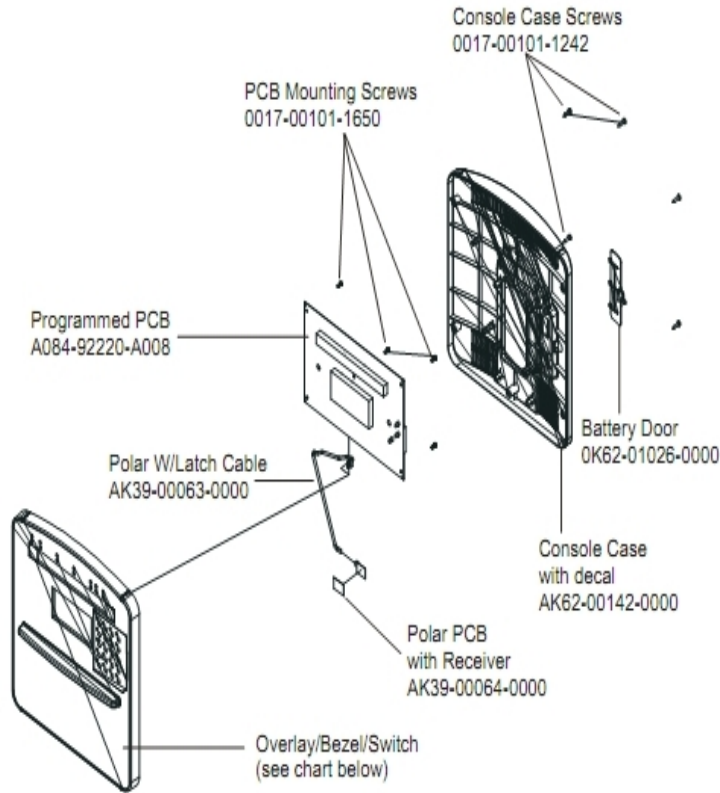

93X Cross-Trainer - Arctic Silver

93X-0104-02

Parts Manual

1/5/2019 8:57:15 AM

LifeFitness
WHAT WE LIVE FOR

Table of Contents

[Cables.....](#)3
[Console and Related Components.....](#)4
[Console Support and Deadshaft Covers.....](#)5
[Crank Cover and Lower Caps.....](#)6
[Drive Module Components and Cable.....](#)7
[Drive Module Hardware.....](#)8
[Handlebars and Bullhorns.....](#)9
[Lower Frame Shrouds and Hardware.....](#)10
[Pedal Lever Assembly Components.....](#)11
[References.....](#)13
[Rocker Arms and Pedal Levers.....](#)14
[Upper Frame Hardware.....](#)15

Cables

Ref #	Part Number	Qty	Description
-	AK62-00093-0000	1	Main Cable
-	B084-92218-0000	1	PCB Circuit Board
-	A084-92220-A008	1	Console PCB
-	AK62-00092-0000	1	Power Control Cable

Console and Related Components

Ref #	Part Number	Qty	Description
-	0017-00101-1242	5	Hardware: Phillips Pan Screw 0.75"
-	0017-00101-1650	5	Hardware: Phillips Pan Screw 0.375"
-	118E-00001-0259	1	Wireless Receiver Module, Non-Coded
-	AK39-00063-0000	1	Polar Cable
-	AK62-00150-0001	1	Console: English/Metric
-	0K62-01026-0000	1	Battery Door
-	AK62-00142-0000	1	Console Case with Decal
-	AK62-00190-0001	1	Bezel Switch with Overlay: English/Metric
-	A084-92220-A008	1	Console PCB