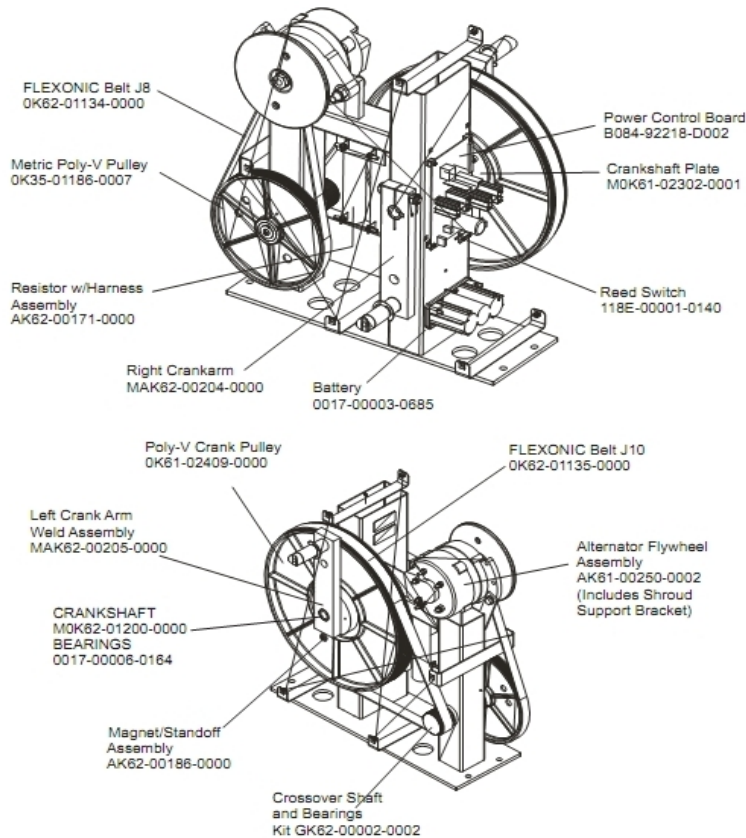

Ref #	Part Number	Qty	Description
-	0017-00101-1242	5	Hardware: Phillips Pan Screw 0.75"
-	0017-00101-1650	5	Hardware: Phillips Pan Screw 0.375"
-	118E-00001-0259	1	Wireless Receiver Module, Non-Coded
-	AK39-00063-0000	1	Polar Cable
-	AK62-00150-0001	1	Console: English/Metric
-	0K62-01026-0000	1	Battery Door
-	AK62-00142-0000	1	Console Case with Decal
-	AK62-00190-0001	1	Bezel Switch with Overlay: English/Metric
-	A084-92220-A008	1	Console PCB

Console Support and Deadshaft Covers

Ref #	Part Number	Qty	Description
-	0K62-01008-0001	1	Bullhorn Cover Left
-	0K62-01013-0000	2	Rear Outside Deadshaft Cover
-	0K62-01007-0001	1	Bullhorn Cover Right
-	0K62-01010-0000	1	Right Inside Deadshaft Cover
-	0K62-01030-0001	1	Console Support Cap
-	0K62-01011-0000	1	Left Inside Deadshaft Cover
-	0K62-01023-0001	1	Console Support Shroud
-	0K62-01009-0000	2	Front Inside Deadshaft Cover
-	0K62-01012-0000	2	Front Outside Deadshaft Cover
-	AK62-00123-0000	1	Console Support

Crank Cover and Lower Caps

Ref #	Part Number	Qty	Description
-	0K68-01130-0200	4	CAP; STABILIZER; SHADOW GREY
-	0017-00101-1837	2	Hardware: Screw 18MM
-	0017-00101-1795	2	Hardware: Mounting Screw
-	0K61-03100-0002	1	Crank Cover
-	0K62-01004-0002	1	Front frame Cap

Drive Module Components and Cable

Ref #	Part Number	Qty	Description
-	GK62-00002-0002	1	Crossover Shaft and Bearing Assembly
-	0K62-01134-0000	1	Flexonic Belt
-	AK61-00250-0002	1	Alternator Flywheel Assembly
-	GK62-00002-0028	1	Crankshaft Kit with Bearing
-	AK62-00186-0000	1	Magnet-Standoff Assembly
-	118E-00001-0140	1	Reed Switch SPDT
-	AK62-00204-0000	1	Right Crankarm
-	0K61-02302-0001	1	Crankshaft Plate
-	0K35-01186-0007	1	Poly-V Pulley
-	0K61-02409-0000	1	Poly-V Crank Pulley
-	B084-92218-0000	1	PCB Circuit Board
-	0K62-01135-0000	1	Drive Belt
-	AK62-00171-0000	1	Resistor with Harness Assembly
-	0017-00003-0685	1	6V Battery
-	GK62-00002-0027	1	Left Crank Arm Weld Assembly