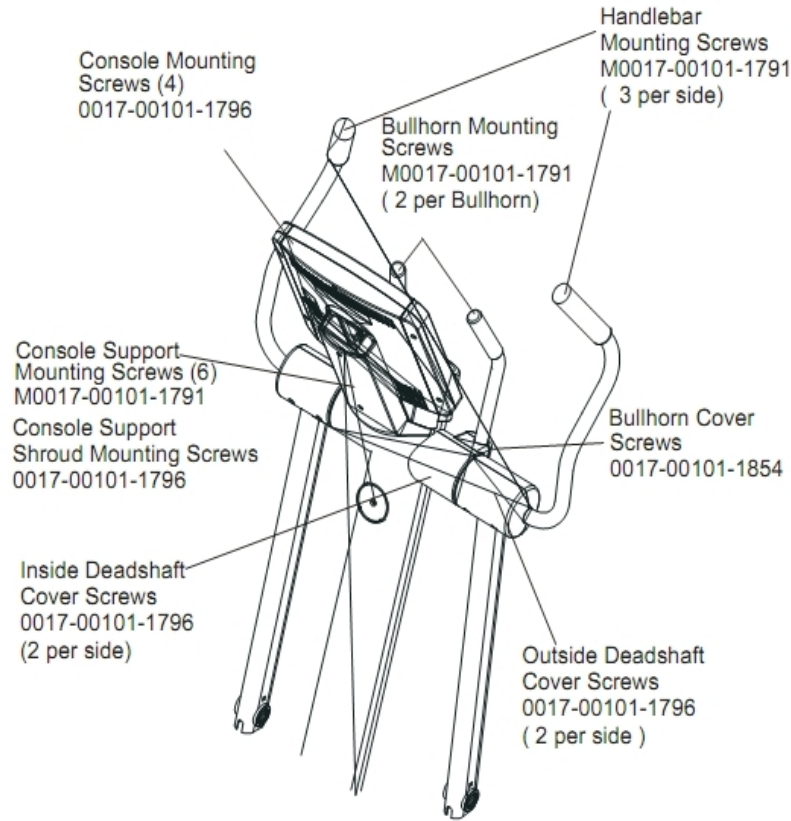

Upper Frame Hardware

Ref #	Part Number	Qty	Description
-	0017-00101-1791	12	Hardware: TORX Screw 19 MM
-	0017-00101-1876	1	Hardware: M 8X1.25-6G6GX 22 DIN TRX FLT CS ST BZ B
-	0017-00101-1854	1	Hardware: Bullhorn Cover Screw 44MM
-	0017-00101-1796	13	Hardware: Mounting Screw 19 MM
-	0017-00101-1846	2	Hardware: Phillips Pan Screw 10 MM
-	0K62-01022-0202	1	Accessory Tray