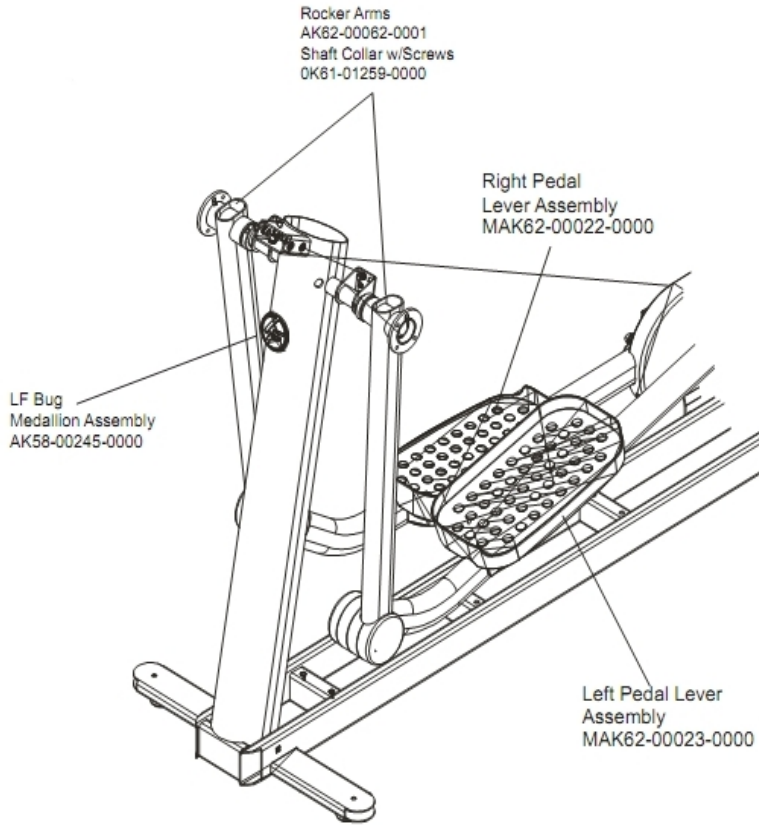

Rocker Arms and Pedal Levers

Ref #	Part Number	Qty	Description
-	OK61-01259-0000	2	Shaft Split Collar
-	GK62-00002-0070	4	Rocker Arm Kit
-	AK62-00236-0000	1	Right Pedal Lever Assembly
-	AK62-00235-0000	1	Left Pedal Lever Assembly